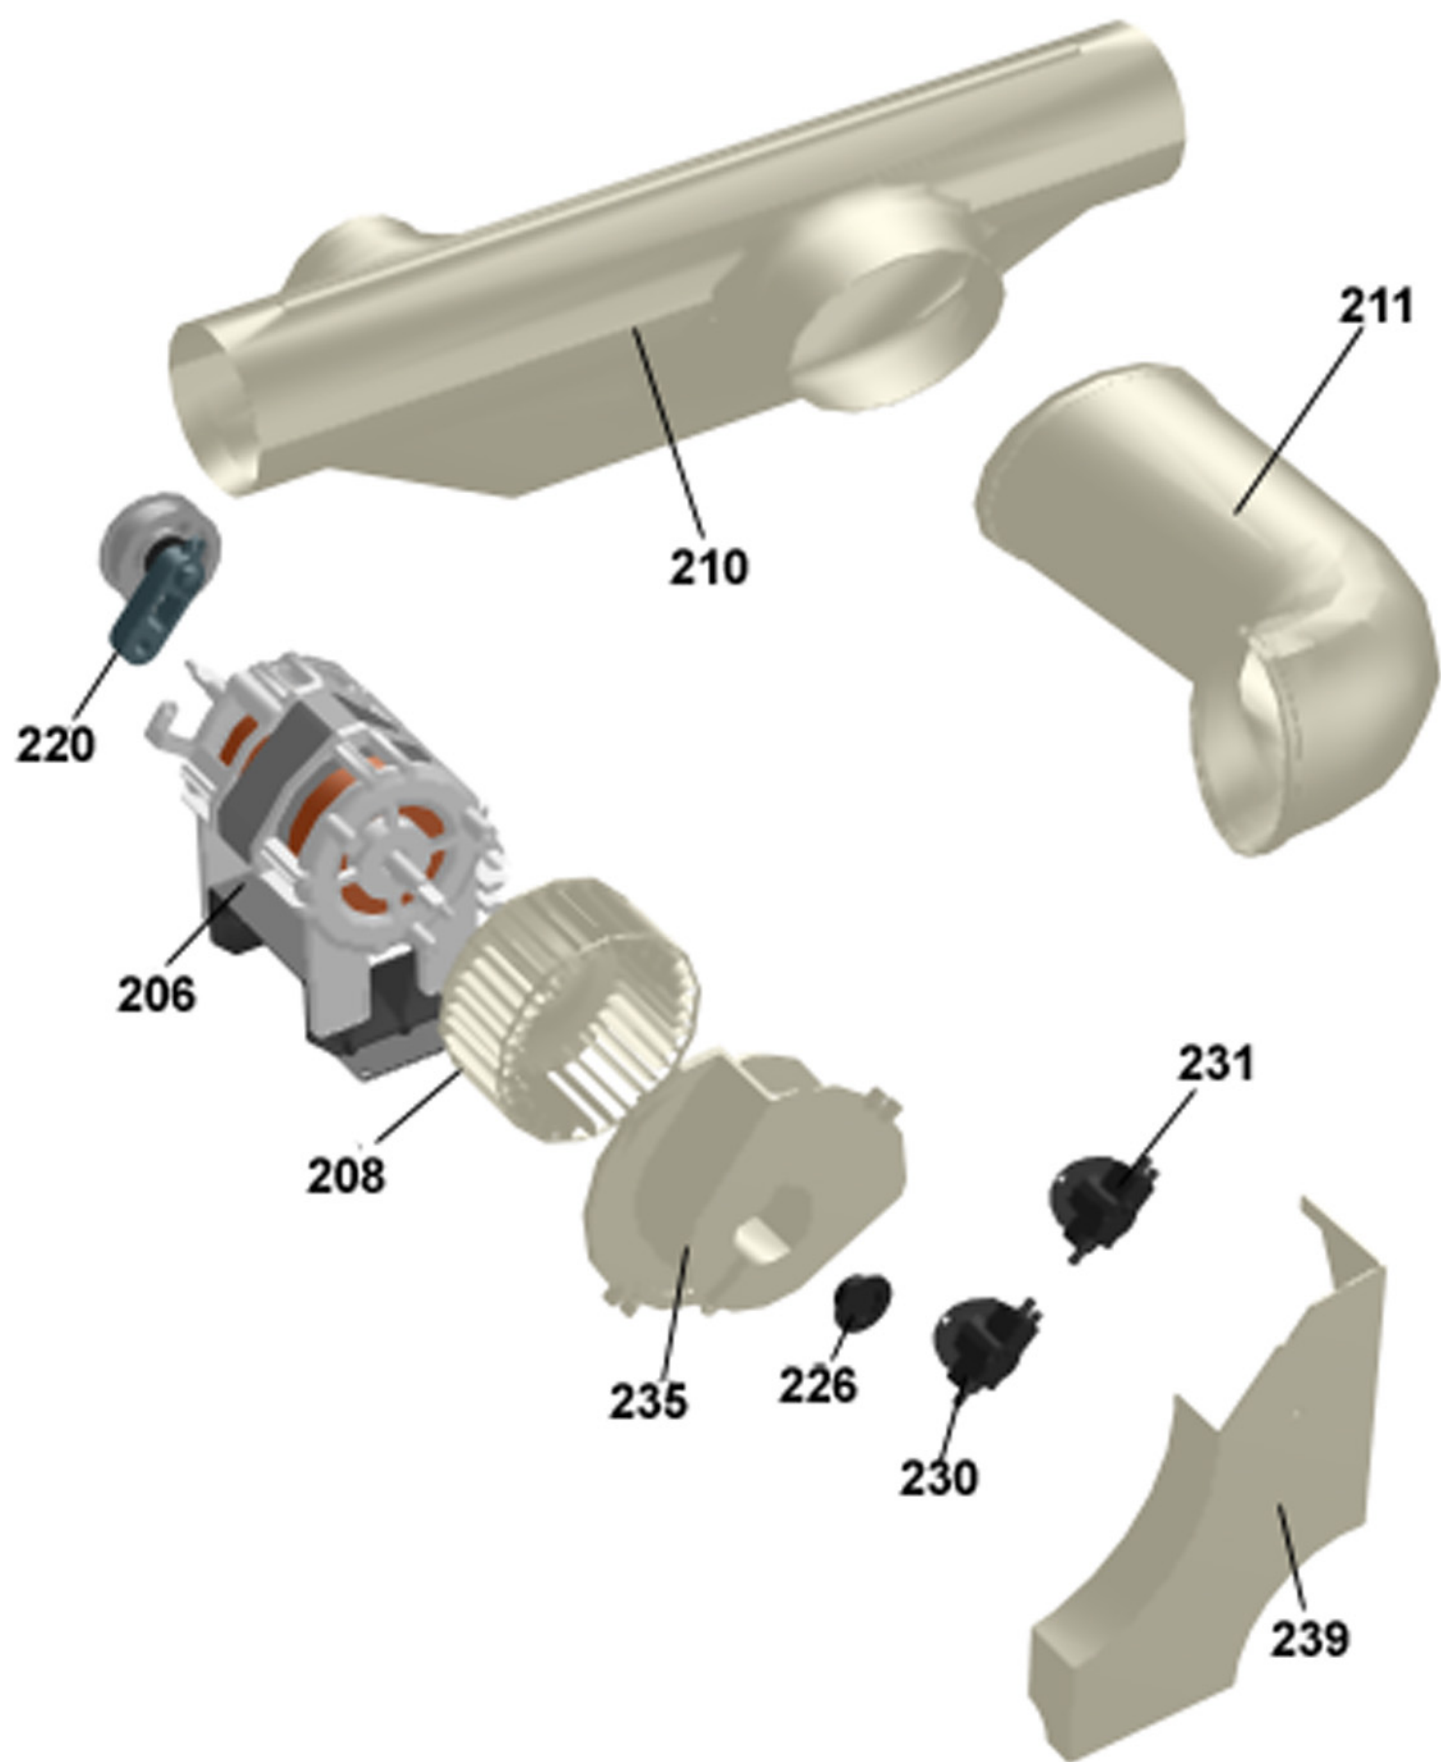

Outer casing

ASKO, T700 US - White #10770020 (TD11US)

Pos	Spare part No.	Description	Qty	Comment
101	8061817-0	Top White W600s T700s	1 Pcs	
101-a	8900338	Screw 20 Torx Self Tapping	3 Pcs	
101-b	8901413	Lock Washer laundry tops	2 Pcs	
103	8064062	Top Cover Strip	1 Pcs	
106	8801175-0	Panels left side T700 T760	1 Pcs	
107	8061763	Clip Front Plate 600700s	2 Pcs	
108	8061916	CABLE HOLDER WMD20	3 Pcs	
112	8061847-0	Front Plate 700 Series	1 Pcs	
112-a	8900338	Screw 20 Torx Self Tapping	2 Pcs	
112-b	8901413	Lock Washer laundry tops	2 Pcs	
114	8064177	Hook Lower Pane	2 Pcs	
114-a	8900338	Screw 20 Torx Self Tapping	2 Pcs	
119	8801247-0	Lower Cover w/Holes	1 Pcs	
127	8052641	Collar Vent Exhaust TD	1 Pcs	
128	8052640-0-UL	LID EXHAUST CANAL WHITE UL4	2 Pcs	
130	8053980	STACKING Bracket ALL TDs Mus	2 Pcs	
132	8064114	Holder Dryer Feet Stacking	1 Pcs	
134	8064196	REAR PANEL OUTER PUNCHED	1 Pcs	
134-a	8900338	Screw 20 Torx Self Tapping	10 Pcs	
136	8061915	Cable Holder T700	1 Pcs	
139	8061618	BASE PAN WMD20	1 Pcs	
140	8059334	Leveling Leg Comp. WMD 20	4 Pcs	
141	8801176-0	Panel R Side w/Hole T700	1 Pcs	