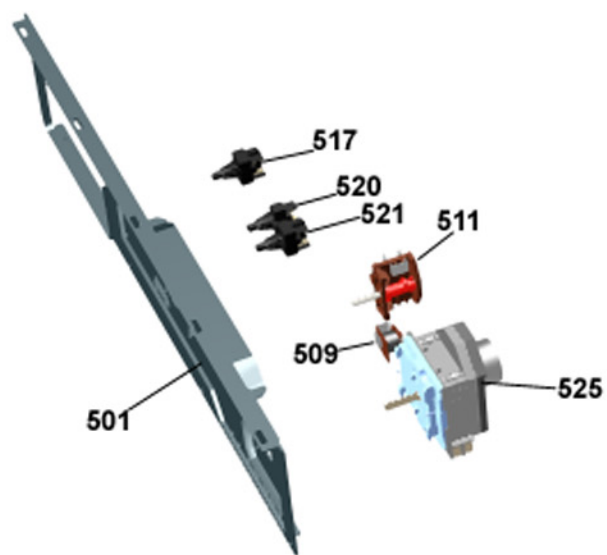

Cylinder and related parts

ASKO, T700 US - White #10770020 (TD11US)

Pos	Spare part No.	Description	Qty	Comment
301	8801216	Front frame compl. TD21	1 Pcs	
301-a	8902066	Screw	4 Pcs	
303	8061821	Front Felt Seal T700	1 Pcs	
304	8061932	Lamp Housing Lid	1 Pcs	
306	8061887	Lamp Chimney	1 Pcs	
308	8053107	Micro Switch Dryer 03/05	1 Pcs	
309	8052622	Drum Roller Frt. TD	1 Pcs	
311	8052589	Paddle	2 Pcs	
311-a	8902099	Screw	5 Pcs	
313	8065710	Belt 700s	1 Pcs	
314	8052632	Bushing Rear Drum 03/05 TD	1 Pcs	
315	8061851	Rear Panel Inner T700	1 Pcs	
315-a	8900369	Screw T25	13 Pcs	
317	8064440	Felt sealing rear	1 Pcs	
318	8061800	Cylinder Dryer TD20 Comp.	1 Pcs	
320	8004439	Bearing Dryer Rear Panel All	1 Pcs	
321	8063808	Heater Element 2500 W700s	1 Pcs	
321-a	8900369	Screw T25	2 Pcs	
323	8008487	TStat Man. Reset TD	1 Pcs	
323-a	8900369	Screw T25	1 Pcs	
326	8008807	TStat 115C Auto Reset TD	1 Pcs	
326-a	8900369	Screw T25	1 Pcs	
331	8052650	Diaphragm Overheat	1 Pcs	
332	8064151	CAP OF BOLT	1 Pcs	

Control panel

ASKO, T700 US - White #10770020 (TD11US)

Pos	Spare part No.	Description	Qty	Comment
401	8063456-0-UL	Panel W/Handle T700	1 Pcs	
401-a	8901591	Clip/Panel 600700s	4 Pcs	
407	8061846-0-UL	Discontinued	0 Pcs	
411	8061711-0	Push Buttons TNM33/44/11/22	5 Pcs	
413	8061892-0	Temp/Timer Knob 600/700s	2 Pcs	
415	8061822	Decor Lens 06 Laundry	1 Pcs	
416	8060478	Ind. Lamp 600s WM	1 Pcs	
490	8063857	INSTR GENERAL TD20 US/CA	1 Pcs	