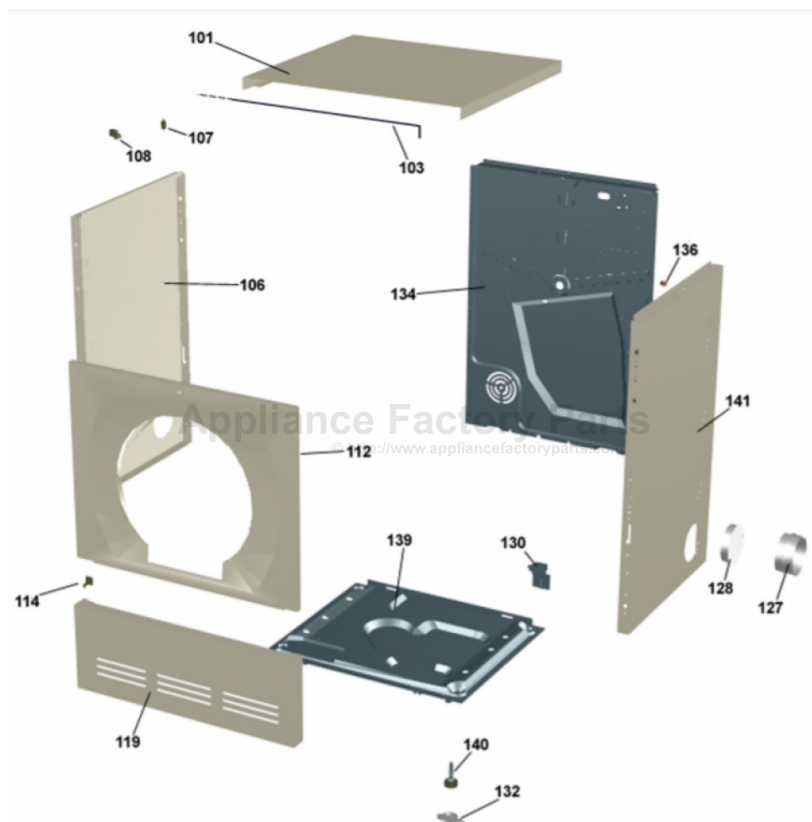

[Find Your ASKO Dryer Parts - Select From 73 Models](#)

----- Manual continues below -----