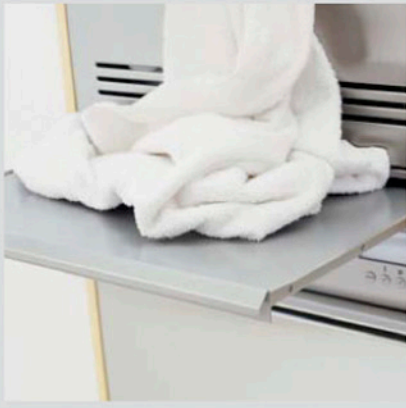

Spare Parts Catalogue

Dryers \ 700 Series
Type: TD11US
Model: T700 US White

Prod. No: 10770020
April 15th 2005

AM Appliances Group

P.O. Box 851805 • Richardson • TX 75085-1805
789 N. Grove Road • Suite 103 • Richardson • TX 75081