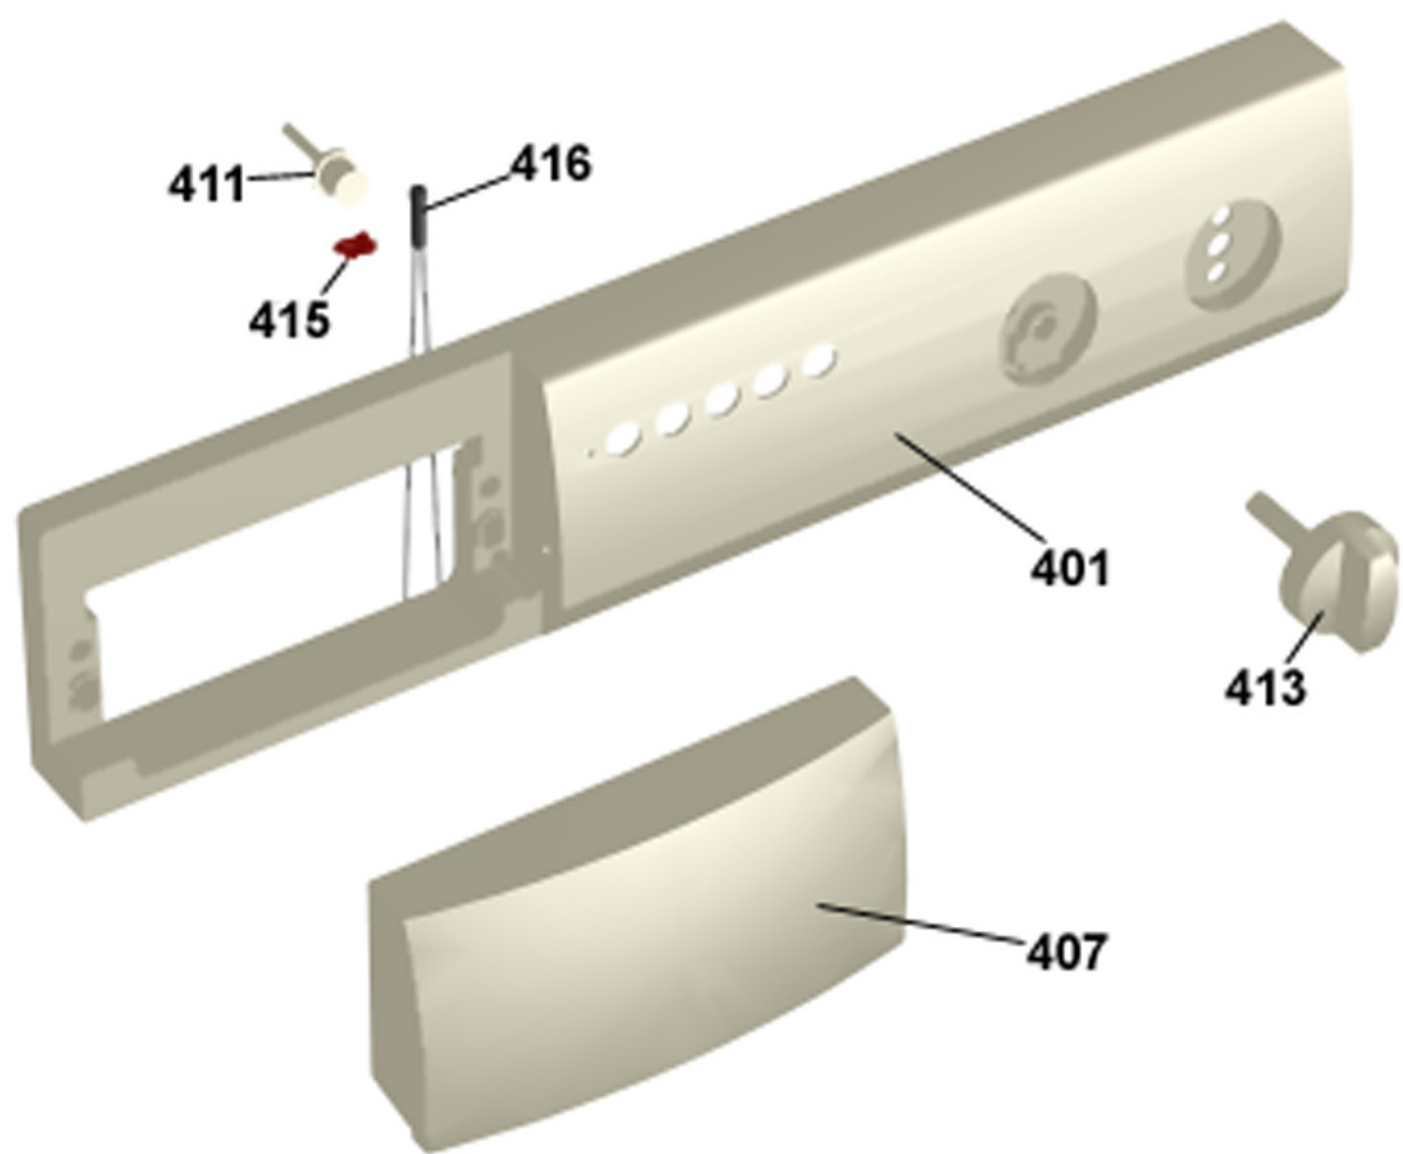

Control panel

ASKO, T700 US - White #10770020 (TD11US)

Pos	Spare part No.	Description	Qty	Comment
401	8063456-0-UL	Panel W/Handle T700	1 Pcs	
401-a	8901591	Clip/Panel 600700s	4 Pcs	
407	8061846-0-UL	Discontinued	0 Pcs	
411	8061711-0	Push Buttons TNM33/44/11/22	5 Pcs	
413	8061892-0	Temp/Timer Knob 600/700s	2 Pcs	
415	8061822	Decor Lens 06 Laundry	1 Pcs	
416	8060478	Ind. Lamp 600s WM	1 Pcs	
490	8063857	INSTR GENERAL TD20 US/CA	1 Pcs