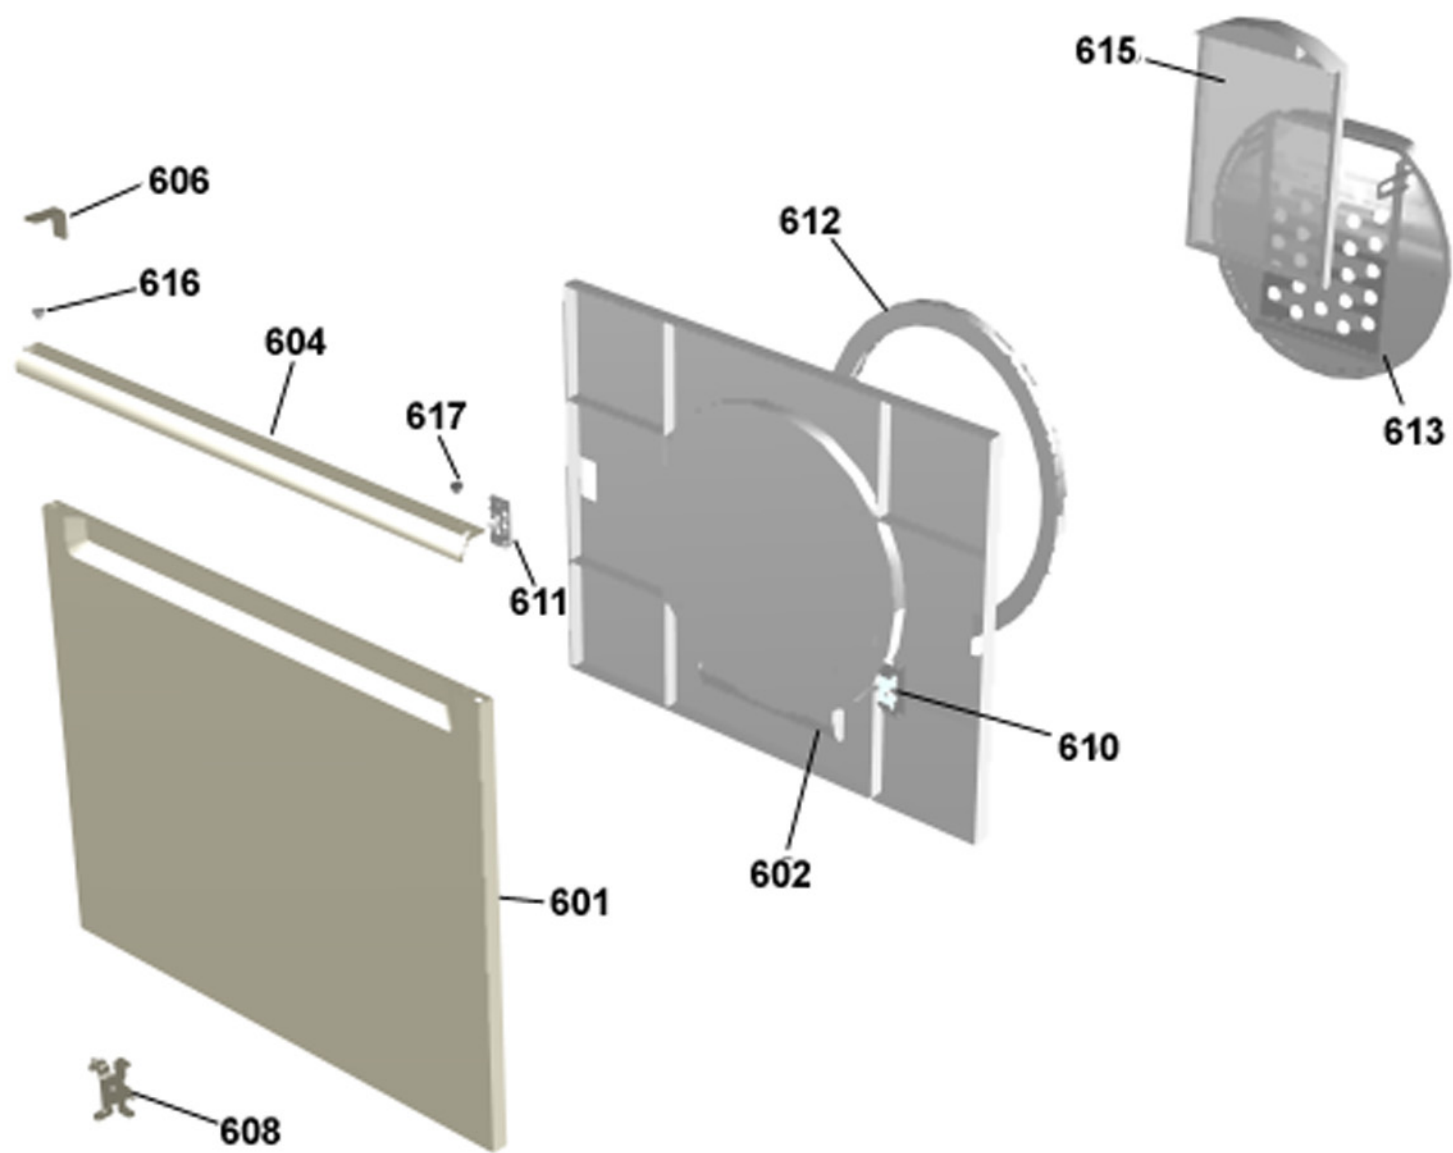

Control panel

ASKO, T700 US - White #10770020 (TD11US)

Pos	Spare part No.	Description	Qty	Comment
401	8063456-0-UL	Panel W/Handle T700	1 Pcs	
401-a	8901591	Clip/Panel 600700s	4 Pcs	
407	8061846-0-UL	Discontinued	0 Pcs	
411	8061711-0	Push Buttons TNM33/44/11/22	5 Pcs	
413	8061892-0	Temp/Timer Knob 600/700s	2 Pcs	
415	8061822	Decor Lens 06 Laundry	1 Pcs	
416	8060478	Ind. Lamp 600s WM	1 Pcs	
490	8063857	INSTR GENERAL TD20 US/CA	1 Pcs	

Upper session

ASKO, T700 US - White #10770020 (TD11US)

Pos	Spare part No.	Description	Qty	Comment
501	8061690	Front Beam 600/700 Series	1 Pcs	
501-a	8900338	Screw 20 Torx Self Tapping	2 Pcs	
501-b	8901413	Lock Washer laundry tops	2 Pcs	
501-c	8902087	Screw Plastic Housing 20 Torx	2 Pcs	
509	8061883	Buzzer T700	1 Pcs	
509-a	8901097	Screw Terminal	1 Pcs	
511	8061931	Rotary Switch T700/720	1 Pcs	
511-a	8901097	Screw Terminal	2 Pcs	
517	8061875	Switch ON/OFF WM20	3 Pcs	
520	8057941	Switch temp hi/lo DW	1 Pcs	
521	8061877	Start Switch T700/T720	1 Pcs	
525	8061839	Timer T700	1 Pcs	
529	8086700-1	Basic Harness	1 Pcs	
539	8061660	Terminal Block 5Pole	1 Pcs	
539-a	8901097	Screw Terminal	1 Pcs	
541	8063972	Cord Set	1 Pcs	
544	8065573	FUSE HOLDER GREY 15A US/CA	2 Pcs	
544-a	8058140	BK/MDA15 Fuse All laundry	2 Pcs	
544-b	8055725	Hub Fuse Holder	2 Pcs	
544-c	8054613	Fuse Holder Laundry	2 Pcs	
548	8064179	Relay 10 terminals WM	1 Pcs	
551	8065734	EL. BOX USA TD21	1 Pcs	
551-a	8901097	Screw Terminal	1 Pcs	
552	8061033	Subs to 8061455	1 Pcs	
553	8061891	Terminal Block DryerTD 20	1 Pcs	
554	8060462	Grommet	1 Pcs	
555	8060463	Lock Nut	1 Pcs	
556	8063756	Cover Terminal block T700s	1 Pcs	
556-a	8901097	Screw Terminal	1 Pcs	