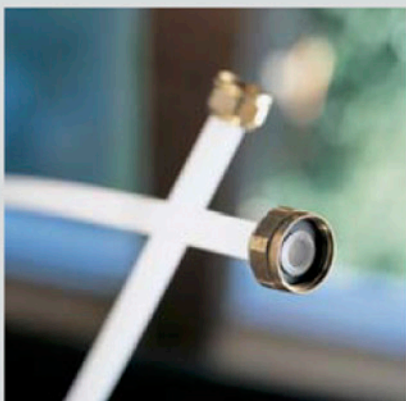

Spare Parts Catalogue

Dryers \ 700 Series
Type: TD11US
Model: T700 US White

Prod. No: 10770020
April 15th 2005

AM Appliances Group

P.O. Box 851805 • Richardson • TX 75085-1805
789 N. Grove Road • Suite 103 • Richardson • TX 75081