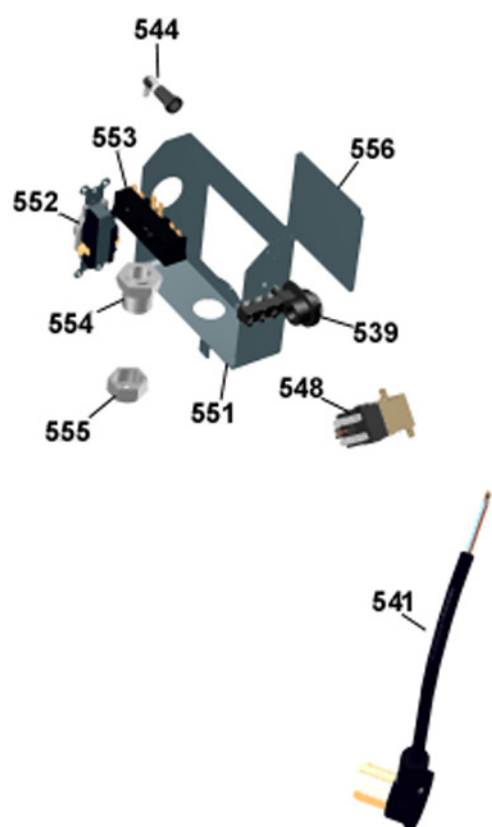

Cylinder and related parts

ASKO, T700 US - White #10770020 (TD11US)

Pos	Spare part No.	Description	Qty	Comment
301	8801216	Front frame compl. TD21	1 Pcs	
301-a	8902066	Screw	4 Pcs	
303	8061821	Front Felt Seal T700	1 Pcs	
304	8061932	Lamp Housing Lid	1 Pcs	
306	8061887	Lamp Chimney	1 Pcs	
308	8053107	Micro Switch Dryer 03/05	1 Pcs	
309	8052622	Drum Roller Frt. TD	1 Pcs	
311	8052589	Paddle	2 Pcs	
311-a	8902099	Screw	5 Pcs	
313	8065710	Belt 700s	1 Pcs	
314	8052632	Bushing Rear Drum 03/05 TD	1 Pcs	
315	8061851	Rear Panel Inner T700	1 Pcs	
315-a	8900369	Screw T25	13 Pcs	
317	8064440	Felt sealing rear	1 Pcs	
318	8061800	Cylinder Dryer TD20 Comp.	1 Pcs	
320	8004439	Bearing Dryer Rear Panel All	1 Pcs	
321	8063808	Heater Element 2500 W700s	1 Pcs	
321-a	8900369	Screw T25	2 Pcs	
323	8008487	TStat Man. Reset TD	1 Pcs	
323-a	8900369	Screw T25	1 Pcs	
326	8008807	TStat 115C Auto Reset TD	1 Pcs	
326-a	8900369	Screw T25	1 Pcs	
331	8052650	Diaphragm Overheat	1 Pcs	
332	8064151	CAP OF BOLT	1 Pcs	

Control panel

ASKO, T700 US - White #10770020 (TD11US)

Pos	Spare part No.	Description	Qty	Comment
401	8063456-0-UL	Panel W/Handle T700	1 Pcs	
401-a	8901591	Clip/Panel 600700s	4 Pcs	
407	8061846-0-UL	Discontinued	0 Pcs	
411	8061711-0	Push Buttons TNM33/44/11/22	5 Pcs	
413	8061892-0	Temp/Timer Knob 600/700s	2 Pcs	
415	8061822	Decor Lens 06 Laundry	1 Pcs	
416	8060478	Ind. Lamp 600s WM	1 Pcs	
490	8063857	INSTR GENERAL TD20 US/CA	1 Pcs	