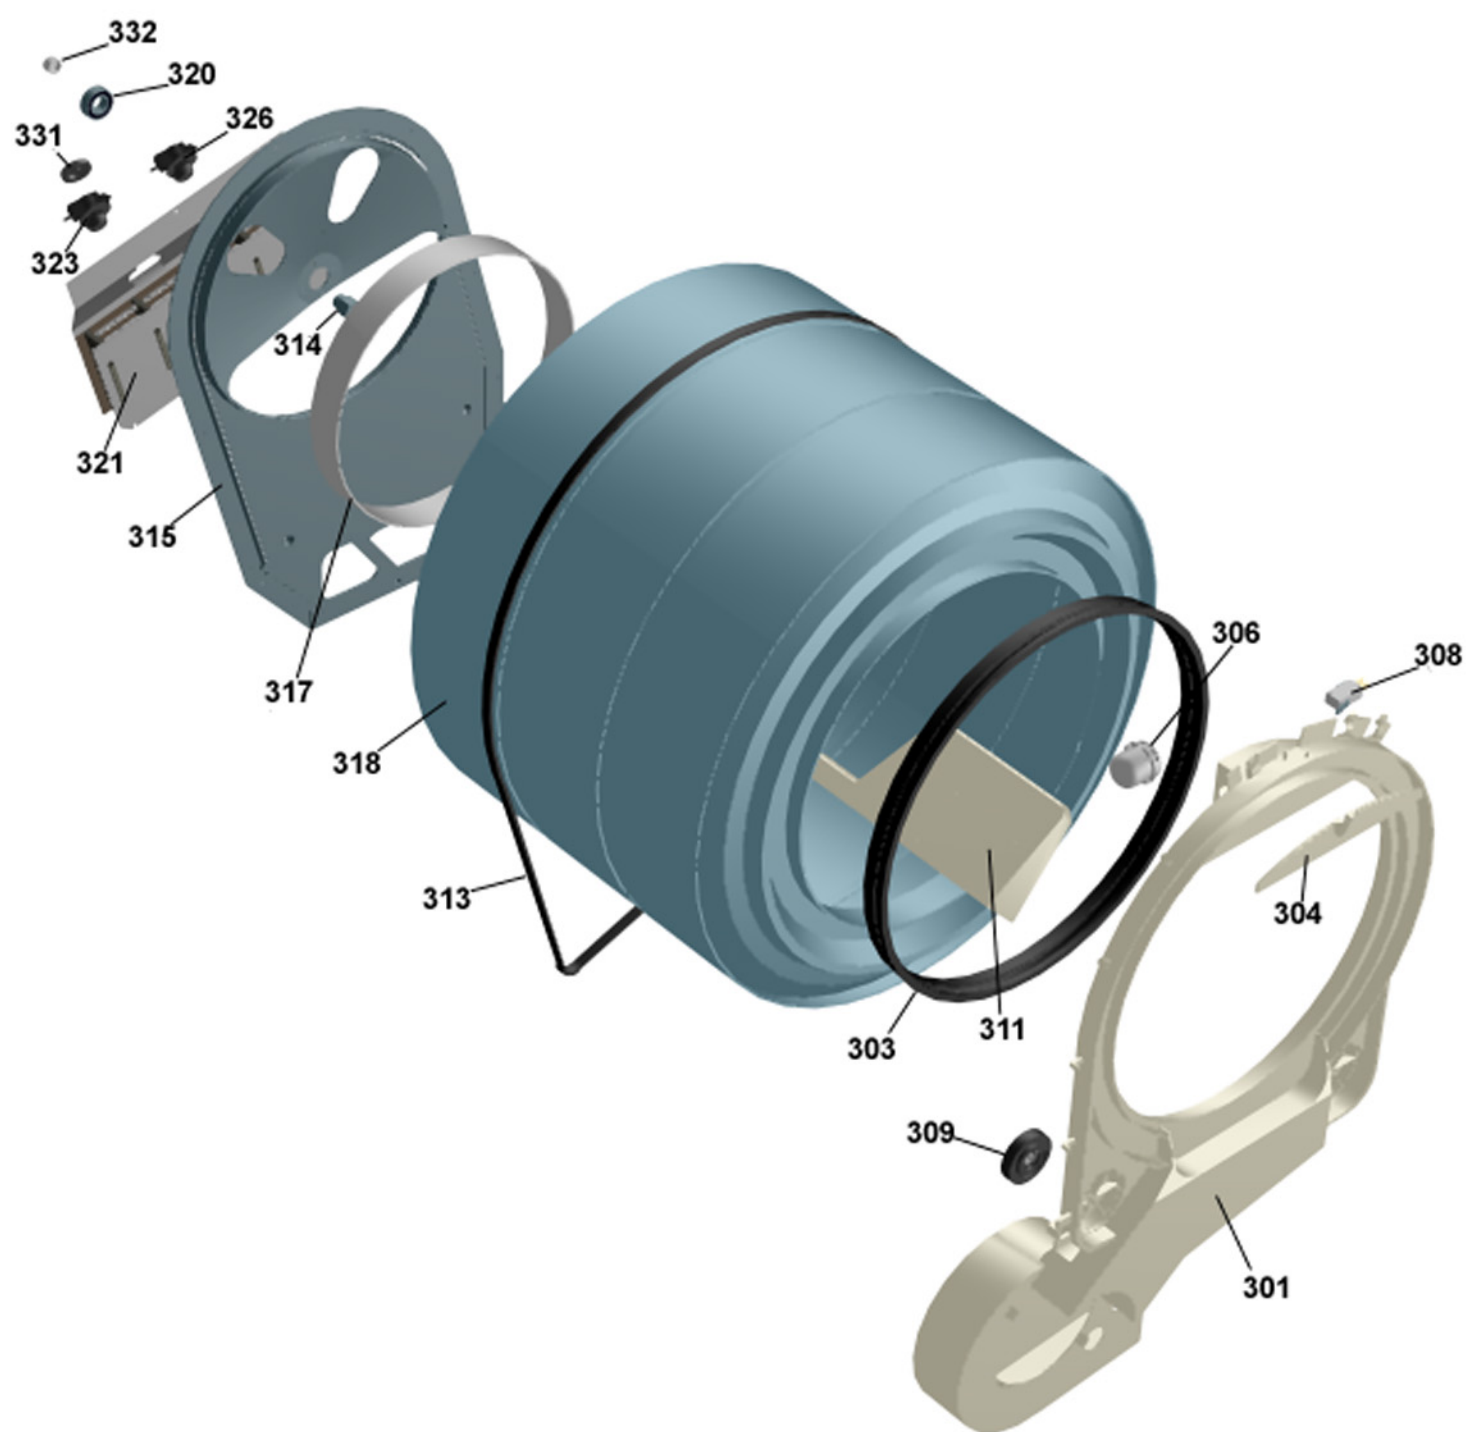

Cylinder and related parts

ASKO, T700 US - White #10770020 (TD11US)

Pos	Spare part No.	Description	Qty	Comment
301	8801216	Front frame compl. TD21	1 Pcs	
301-a	8902066	Screw	4 Pcs	
303	8061821	Front Felt Seal T700	1 Pcs	
304	8061932	Lamp Housing Lid	1 Pcs	
306	8061887	Lamp Chimney	1 Pcs	
308	8053107	Micro Switch Dryer 03/05	1 Pcs	
309	8052622	Drum Roller Frt. TD	1 Pcs	
311	8052589	Paddle	2 Pcs	
311-a	8902099	Screw	5 Pcs	
313	8065710	Belt 700s	1 Pcs	
314	8052632	Bushing Rear Drum 03/05 TD	1 Pcs	
315	8061851	Rear Panel Inner T700	1 Pcs	
315-a	8900369	Screw T25	13 Pcs	
317	8064440	Felt sealing rear	1 Pcs	
318	8061800	Cylinder Dryer TD20 Comp.	1 Pcs	
320	8004439	Bearing Dryer Rear Panel All	1 Pcs	
321	8063808	Heater Element 2500 W700s	1 Pcs	
321-a	8900369	Screw T25	2 Pcs	
323	8008487	TStat Man. Reset TD	1 Pcs	
323-a	8900369	Screw T25	1 Pcs	
326	8008807	TStat 115C Auto Reset TD	1 Pcs	
326-a	8900369	Screw T25	1 Pcs	
331	8052650	Diaphragm Overheat	1 Pcs	
332	8064151	CAP OF BOLT	1 Pcs