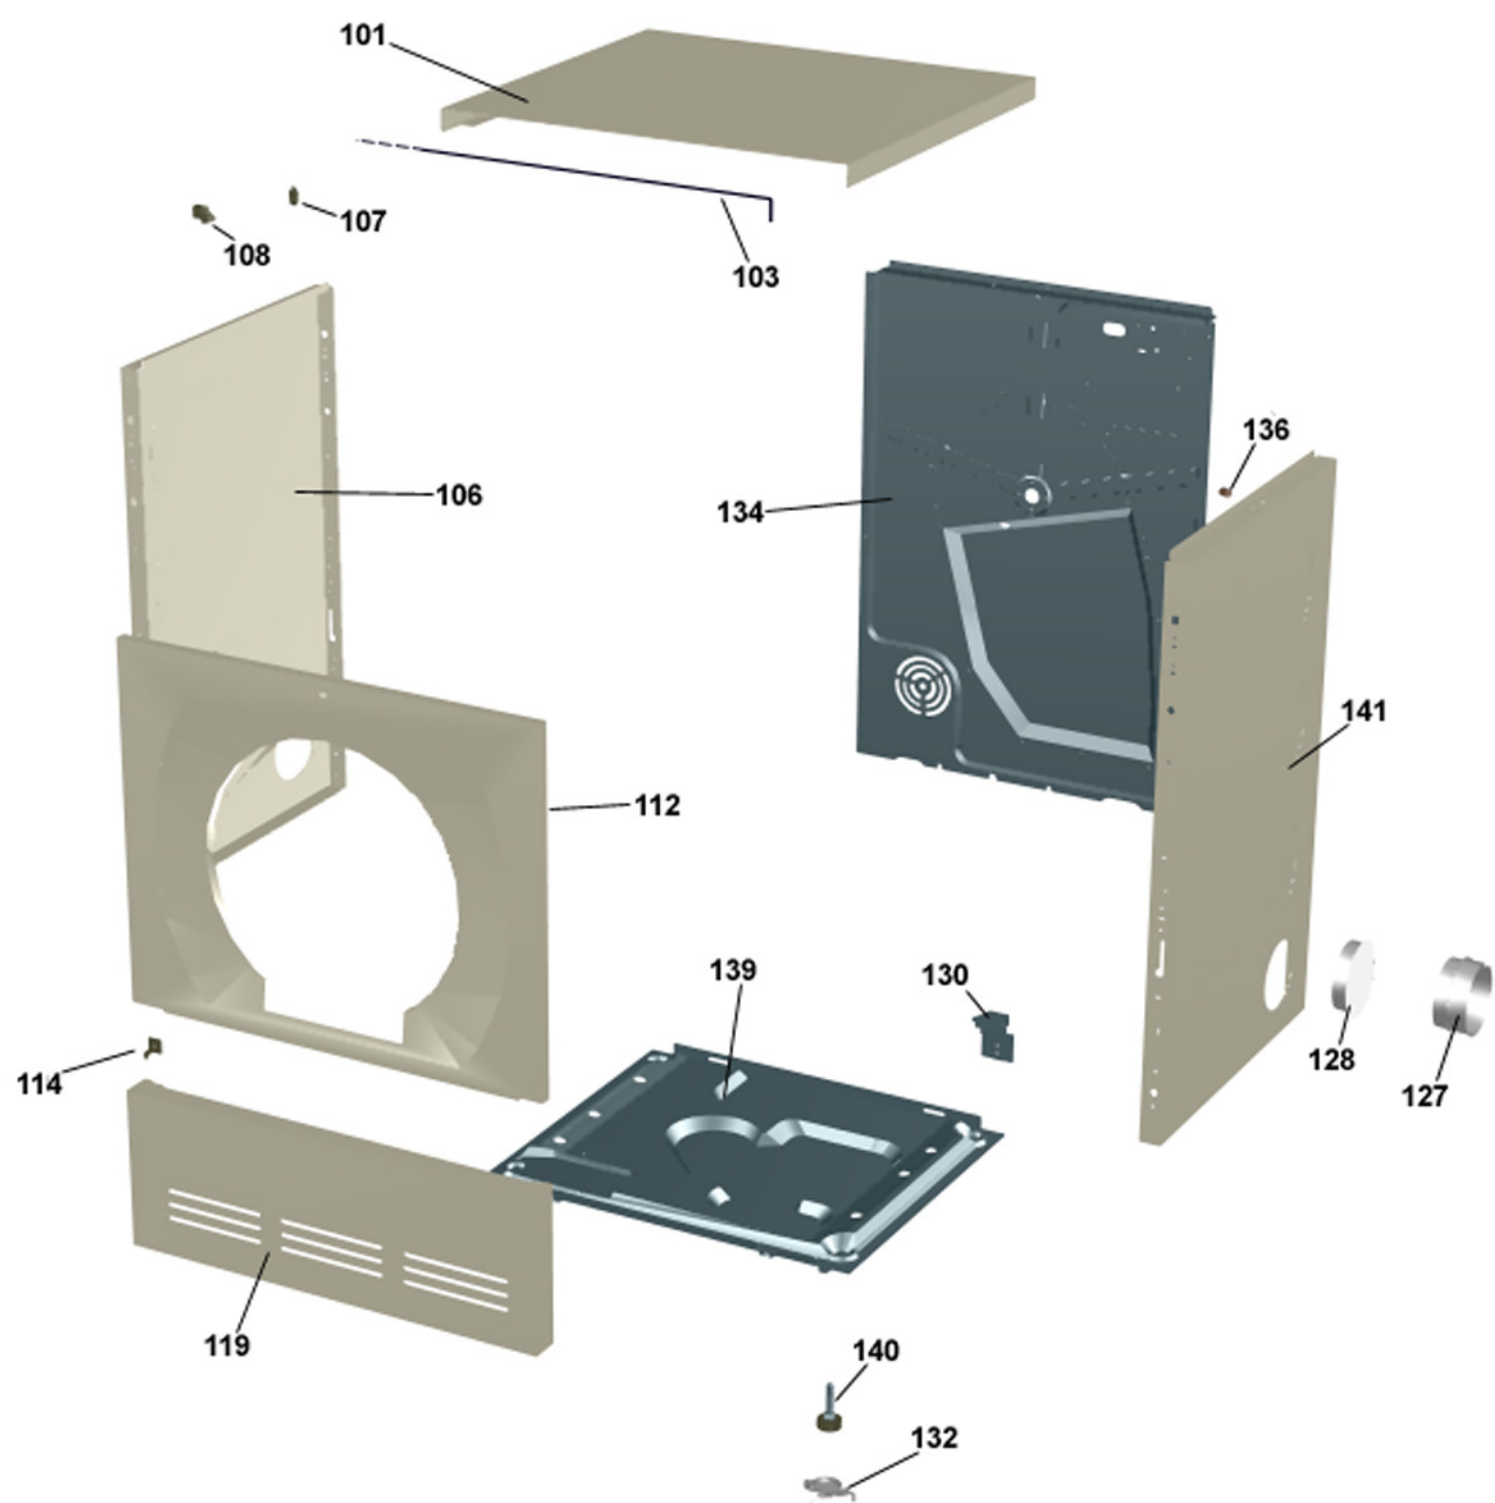

Outer casing

ASKO, T700 US - White #10770020 (TD11US)

Pos	Spare part No.	Description	Qty	Comment
101	8061817-0	Top White W600s T700s	1 Pcs	
101-a	8900338	Screw 20 Torx Self Tapping	3 Pcs	
101-b	8901413	Lock Washer laundry tops	2 Pcs	
103	8064062	Top Cover Strip	1 Pcs	
106	8801175-0	Panels left side T700 T760	1 Pcs	
107	8061763	Clip Front Plate 600700s	2 Pcs	
108	8061916	CABLE HOLDER WMD20	3 Pcs	
112	8061847-0	Front Plate 700 Series	1 Pcs	
112-a	8900338	Screw 20 Torx Self Tapping	2 Pcs	
112-b	8901413	Lock Washer laundry tops	2 Pcs	
114	8064177	Hook Lower Pane	2 Pcs	
114-a	8900338	Screw 20 Torx Self Tapping	2 Pcs	
119	8801247-0	Lower Cover w/Holes	1 Pcs	
127	8052641	Collar Vent Exhaust TD	1 Pcs	
128	8052640-0-UL	LID EXHAUST CANAL WHITE UL4	2 Pcs	
130	8053980	STACKING Bracket ALL TDs Mus	2 Pcs	
132	8064114	Holder Dryer Feet Stacking	1 Pcs	
134	8064196	REAR PANEL OUTER PUNCHED	1 Pcs	
134-a	8900338	Screw 20 Torx Self Tapping	10 Pcs	
136	8061915	Cable Holder T700	1 Pcs	
139	8061618	BASE PAN WMD20	1 Pcs	
140	8059334	Leveling Leg Comp. WMD 20	4 Pcs	
141	8801176-0	Panel R Side w/Hole T700	1 Pcs	