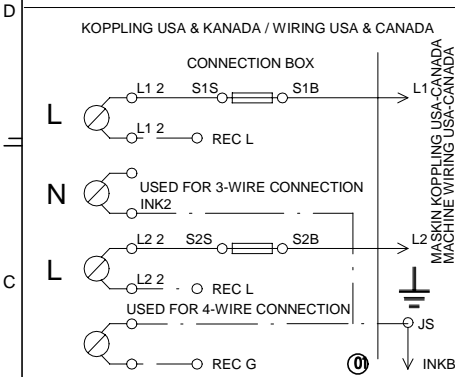

S:\UW\m2011_Tryckunderlag\Kopplingschema\8061835 TD11\8061835 TD11-02.dft , läpe , 8/30/01 9:49:32 AM

STEP NR.	START POSITION	5	10	15	20	25	30	35	40	45	50	55	60
01	COOLING 18 NEDKYLNING 18												
1	COOLING 9 NEDKYLNING 9												
2	MOTOR MOTOR												
3	MOTOR DIRECT MOTOR DIREKT												
4	BUZZER SUMMER												
5	BUZZER SUMMER												

1. BO: BOTTOM
   BOTTEN
2. MO: MOTOR
3. R: RELÄ
   VÄRMEELEMENT, LÅG EFFEKT
   HEATER, LOW POWER
4. ELH: VÄRMEELEMENT, HÖG EFFEKT
   HEATER, HIGH POWER
5. TM: TIMERMOTOR
6. LB: DOOR SWITCH
   LUCKBRYTARE
7. T1: THERMOSTAT (MAN O.H.)
   THERMOSTAT (MAN Ö.H.)
8. T2: THERMOSTAT (AUT O.H.)
   THERMOSTAT (AUT Ö.H.)
9. T3: THERMOSTAT (HIGH)
   THERMOSTAT (HÖG)
10. T4: THERMOSTAT (LOW)
    THERMOSTAT (LÅG)
11. BE: INTERNAL ILLUMINATION
    INNERBELYSNING
12. TB: TRYCKBRYTARE
    PUSH BUTTON SWITCH
13. ILA: INDIKERINGSLAMPA
    INDICATION LAMP

1. REC: OUTLET WASHING-MACHINE
   UTTAG TVÄTTMASKIN
2. INKB: MAIN TERMINAL BLOCK
   INKOPPLINGSPLINT
3. INTERNAL CONNECTION
   INTERN KOPPLING
4. ALTERNATIVE WIRING
   ALTERNATIV KOPPLING

03	Changed number on TB 42 to TB 44	PS	01	41
02	Changed function TB 4	SS	01	33
01	LB2-LB4 and BU1-BU2 changed, JS added	PS	99	26
Rev ind	Revision	Appd	Year	Week

Pos.	Qty	Part No.	Name of item	Material
Material		Dens.Kg/dm3	Dimensions, Type, etc.	
Scale		Gen.tolerance	Description(ENG)	
Designed by		Gen.tol.Angle	CIRCUIT DIAGRAM TD11	
Released by		Iss by	Dept	Year
		UT	98	05
		Week	Description(SE)	
			KOPPLINGSSCHEMA TD11	
			80 618 35	
			Rev Ind	Replace
			03	8061835 rev:02
			Project	

ASKO CYLINDA

This document must not be copied without our written permission, and the contents may not be used for any unauthorized purpose. Askö Cylinda AB