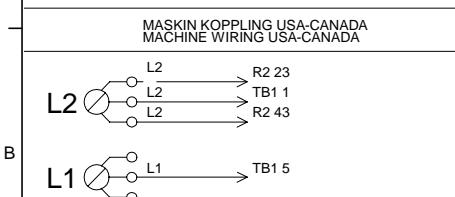

S:\UW\m2011_Tryckunderlag\Kopplingschema\8061835 TD11\8061835 TD11-02.dft , läpe , 8/30/01 9:49:32 AM

STEP NR.	START POSITION	5	10	15	20	25	30	35	40	45	50	55	60
01	COOLING 18 NEDKYLNING 18												
1	COOLING 9 NEDKYLNING 9												
2	MOTOR MOTOR												
3	MOTOR DIRECT MOTOR DIREKT												
4	BUZZER SUMMER												
5	BUZZER SUMMER												

1. BO: BOTTOM
   BOTTEN
2. MO: MOTOR
3. R: RELÄ
   VÄRMEELEMENT, LÅG EFFEKT
   HEATER, LOW POWER
4. ELH: VÄRMEELEMENT, HÖG EFFEKT
   HEATER, HIGH POWER
5. TM: TIMERMOTOR
6. LB: DOOR SWITCH
   LUCKBRYTARE
7. T1: THERMOSTAT (MAN O.H.)
   THERMOSTAT (MAN Ö.H.)
8. T2: THERMOSTAT (AUT O.H.)
   THERMOSTAT (AUT Ö.H.)
9. T3: THERMOSTAT (HIGH)
   THERMOSTAT (HÖG)
10. T4: THERMOSTAT (LOW)
    THERMOSTAT (LÅG)
11. BE: INTERNAL ILLUMINATION
    INNERBELYSNING
12. TB: TRYCKBRYTARE
    PUSH BUTTON SWITCH
13. ILA: INDIKERINGSLAMPA
    INDICATION LAMP

1. REC: OUTLET WASHING-MACHINE
   UTTAG TVÄTTMASKIN
2. INKB: MAIN TERMINAL BLOCK
   INKOPPLINGSPLINT
3. INTERNAL CONNECTION
   INTERN KOPPLING
4. ALTERNATIVE WIRING
   ALTERNATIV KOPPLING

03	Changed number on TB 42 to TB 44	PS	01	41
02	Changed function TB 4	SS	01	33
01	LB2-LB4 and BU1-BU2 changed, JS added	PS	99	26
Rev ind	Revision	Appd	Year	Week

Pos.	Qty	Part No.	Name of item	Material
Material		Dens.Kg/dm3	Dimensions, Type, etc.	
Scale		Gen.tolerance	Description(ENG)	
Designed by		Gen.tol.Angle	CIRCUIT DIAGRAM TD11	
Released by		Iss by	Dept	Year
		UT	98	05
		Week	Description(SE)	
			KOPPLINGSSCHEMA TD11	
			80 618 35	
			Rev Ind	Replace
			03	8061835 rev:02
			Project	

ASKO CYLINDA

This document must not be copied without our written permission, and the contents may not be used for any unauthorized purpose. Askö Cylinda AB