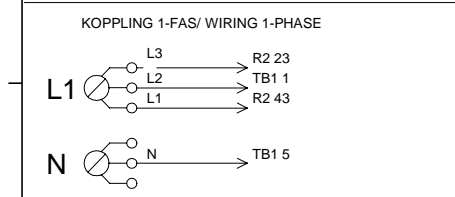

S:\UW\m2011_Tryckunderlag\Kopplingschema\8061835 TD11\8061835 TD11-02.dft , läpe , 8/30/01 9:49:32 AM

STEP NR.	START POSITION	5	10	15	20	25	30	35	40	45	50	55	60
01	COOLING 18 NEDKYLNING 18												
1	COOLING 9 NEDKYLNING 9												
2	MOTOR MOTOR												
3	MOTOR DIRECT MOTOR DIREKT												
4	BUZZER SUMMER												
5	BUZZER SUMMER												

1. BO: BOTTOM
   BOTTEN
2. MO: MOTOR
3. R: RELÄ
   VÄRMEELEMENT, LÅG EFFEKT
   HEATER, LOW POWER
4. ELH: VÄRMEELEMENT, HÖG EFFEKT
   HEATER, HIGH POWER
5. TM: TIMERMOTOR
6. LB: DOOR SWITCH
   LUCKBRYTARE
7. T1: THERMOSTAT (MAN O.H.)
   THERMOSTAT (MAN Ö.H.)
8. T2: THERMOSTAT (AUT O.H.)
   THERMOSTAT (AUT Ö.H.)
9. T3: THERMOSTAT (HIGH)
   THERMOSTAT (HÖG)
10. T4: THERMOSTAT (LOW)
    THERMOSTAT (LÅG)
11. BE: INTERNAL ILLUMINATION
    INNERBELYSNING
12. TB: TRYCKBRYTARE
    PUSH BUTTON SWITCH
13. ILA: INDIKERINGSLAMPA
    INDICATION LAMP

1. REC: OUTLET WASHING-MACHINE
   UTTAG TVÄTTMASKIN
2. INKB: MAIN TERMINAL BLOCK
   INKOPPLINGSPLINT
3. INTERNAL CONNECTION
   INTERN KOPPLING
4. ALTERNATIVE WIRING
   ALTERNATIV KOPPLING

03	Changed number on TB 42 to TB 44	PS	01	41
02	Changed function TB 4	SS	01	33
01	LB2-LB4 and BU1-BU2 changed, JS added	PS	99	26
Rev ind	Revision	Appd	Year	Week

Pos.	Qty	Part No.	Name of item	Material
Material		Dens.Kg/dm3	Dimensions, Type, etc.	
Scale		Gen.tolerance	Description(ENG)	
Designed by		Gen.tol.Angle	CIRCUIT DIAGRAM TD11	
Released by		Iss by	Dept	Year
		UT	98	05
		Week	Description(SE)	
			KOPPLINGSSCHEMA TD11	
			80 618 35	
			Rev Ind	Replace
			03	8061835 rev:02
			Project	

ASKO CYLINDA

This document must not be copied without our written permission, and the contents may not be used for any unauthorized purpose. Askö Cylinda AB