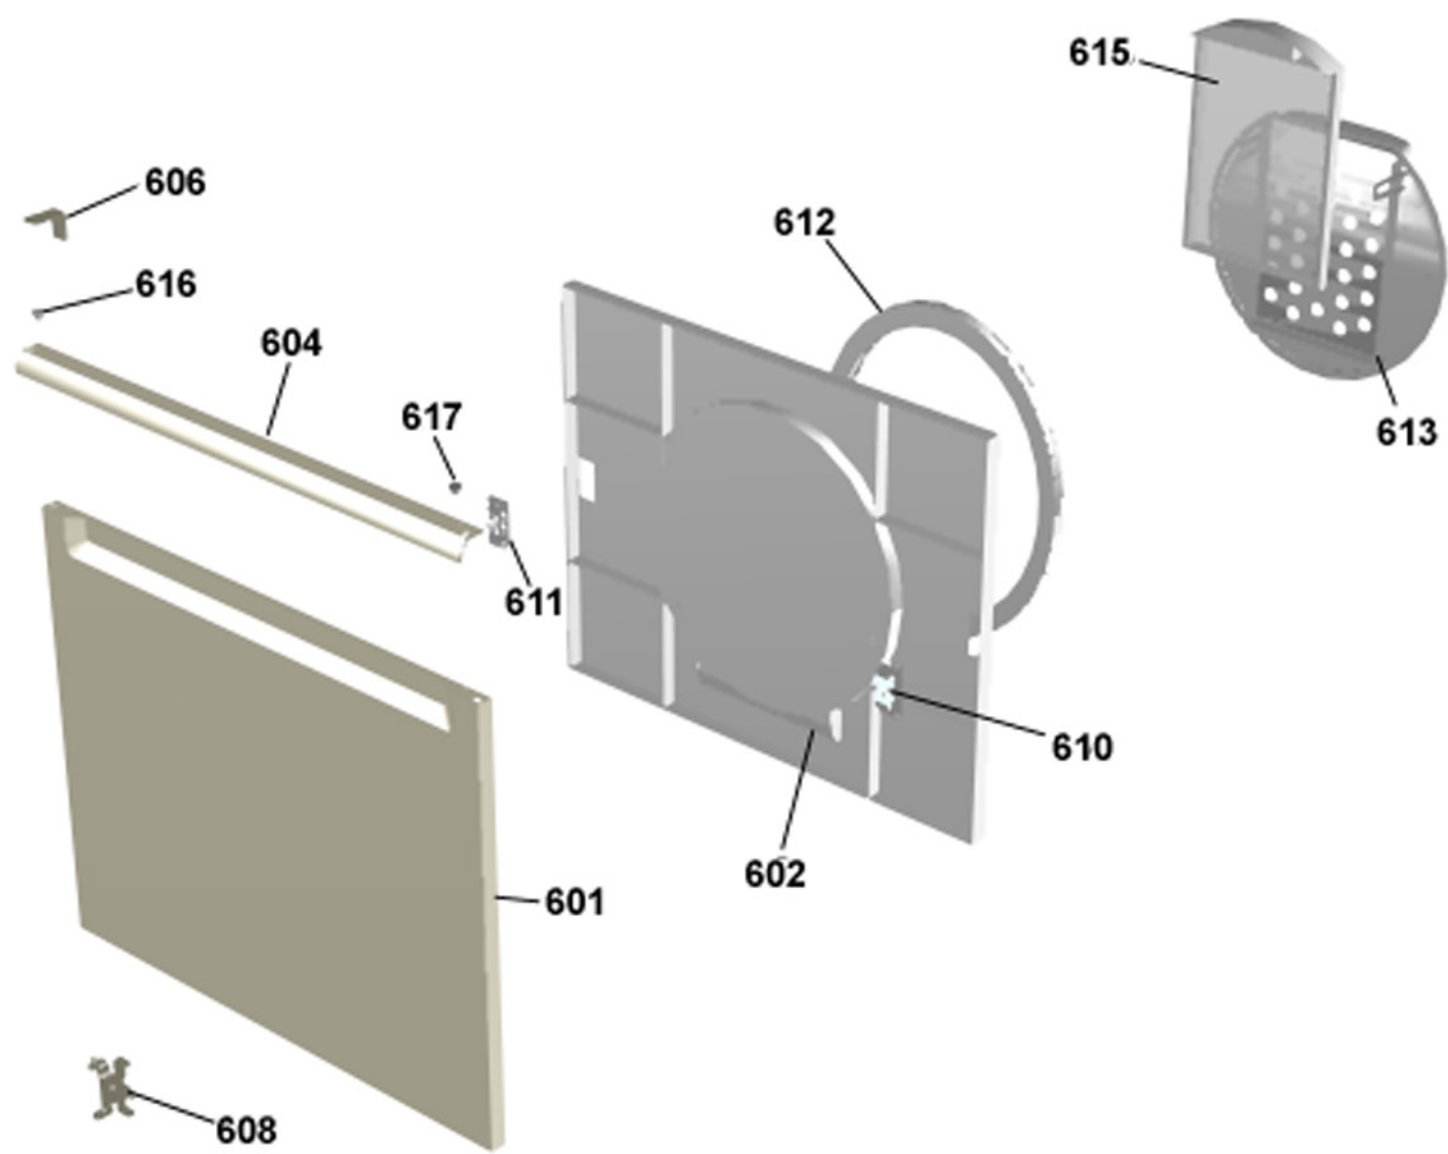

Control panel

ASKO, T701 US - White #10770110 (TD11US)

Pos	Spare part No.	Description	Qty	Comment
401	8076318-0-UL	PANEL W.HANDLE T701 ASKO US	1 Pcs	
401-a	8901591	Clip/Panel 600700s	4 Pcs	
403	8064945	Label program info. TD11	1 Pcs	
407	8061846-0-UL	Discontinued	0 Pcs	
411	8061711-0	Push Buttons TNM33/44/11/22	5 Pcs	
413	8061892-0	Temp/Timer Knob 600/700s	2 Pcs	
415	8061822	Decor Lens 06 Laundry	1 Pcs	
416	8060478	Ind. Lamp 600s WM	1 Pcs	
490	8065662	INSTRUCT TD21 ENGLISH US/CA	1 Pcs	
490	8065663	INSTRUCTIONS TD21 FRENCH US/CA	1 Pcs	
490	8065664	INSTRUCT TD21 SPANISH US/CA	1 Pcs	

Upper session

ASKO, T701 US - White #10770110 (TD11US)

Pos	Spare part No.	Description	Qty	Comment
501	8061690	Front Beam 600/700 Series	1 Pcs	
501-a	8900338	Screw 20 Torx Self Tapping	2 Pcs	
501-b	8901413	Lock Washer laundry tops	2 Pcs	
501-c	8902087	Screw Plastic Housing 20 Torx	2 Pcs	
509	8061883	Buzzer T700	1 Pcs	
509-a	8901097	Screw Terminal	1 Pcs	
511	8061931	Rotary Switch T700/720	1 Pcs	
511-a	8901097	Screw Terminal	2 Pcs	
517	8061875	Switch ON/OFF WM20	4 Pcs	
521	8061877	Start Switch T700/T720	1 Pcs	
525	8061839	Timer T700	1 Pcs	
529	8086700-1	Basic Harness	1 Pcs	
539	8061660	Terminal Block 5Pole	1 Pcs	
539-a	8901097	Screw Terminal	1 Pcs	
544	8065573	FUSE HOLDER GREY 15A US/CA	2 Pcs	
544-a	8058140	BK/MDA15 Fuse All laundry	2 Pcs	
544-b	8055725	Hub Fuse Holder	2 Pcs	
544-c	8054613	Fuse Holder Laundry	2 Pcs	
548	8064179	Relay 10 terminals WM	1 Pcs	
551	8065734	EL. BOX USA TD21	1 Pcs	
551-a	8901097	Screw Terminal	1 Pcs	
552	8061033	Subs to 8061455	1 Pcs	
553	8061891	Terminal Block DryerTD 20	1 Pcs	
554	8060462	Grommet	1 Pcs	
555	8060463	Lock Nut	1 Pcs	
556	8063756	Cover Terminal block T700s	1 Pcs	
556-a	8901097	Screw Terminal	1 Pcs	