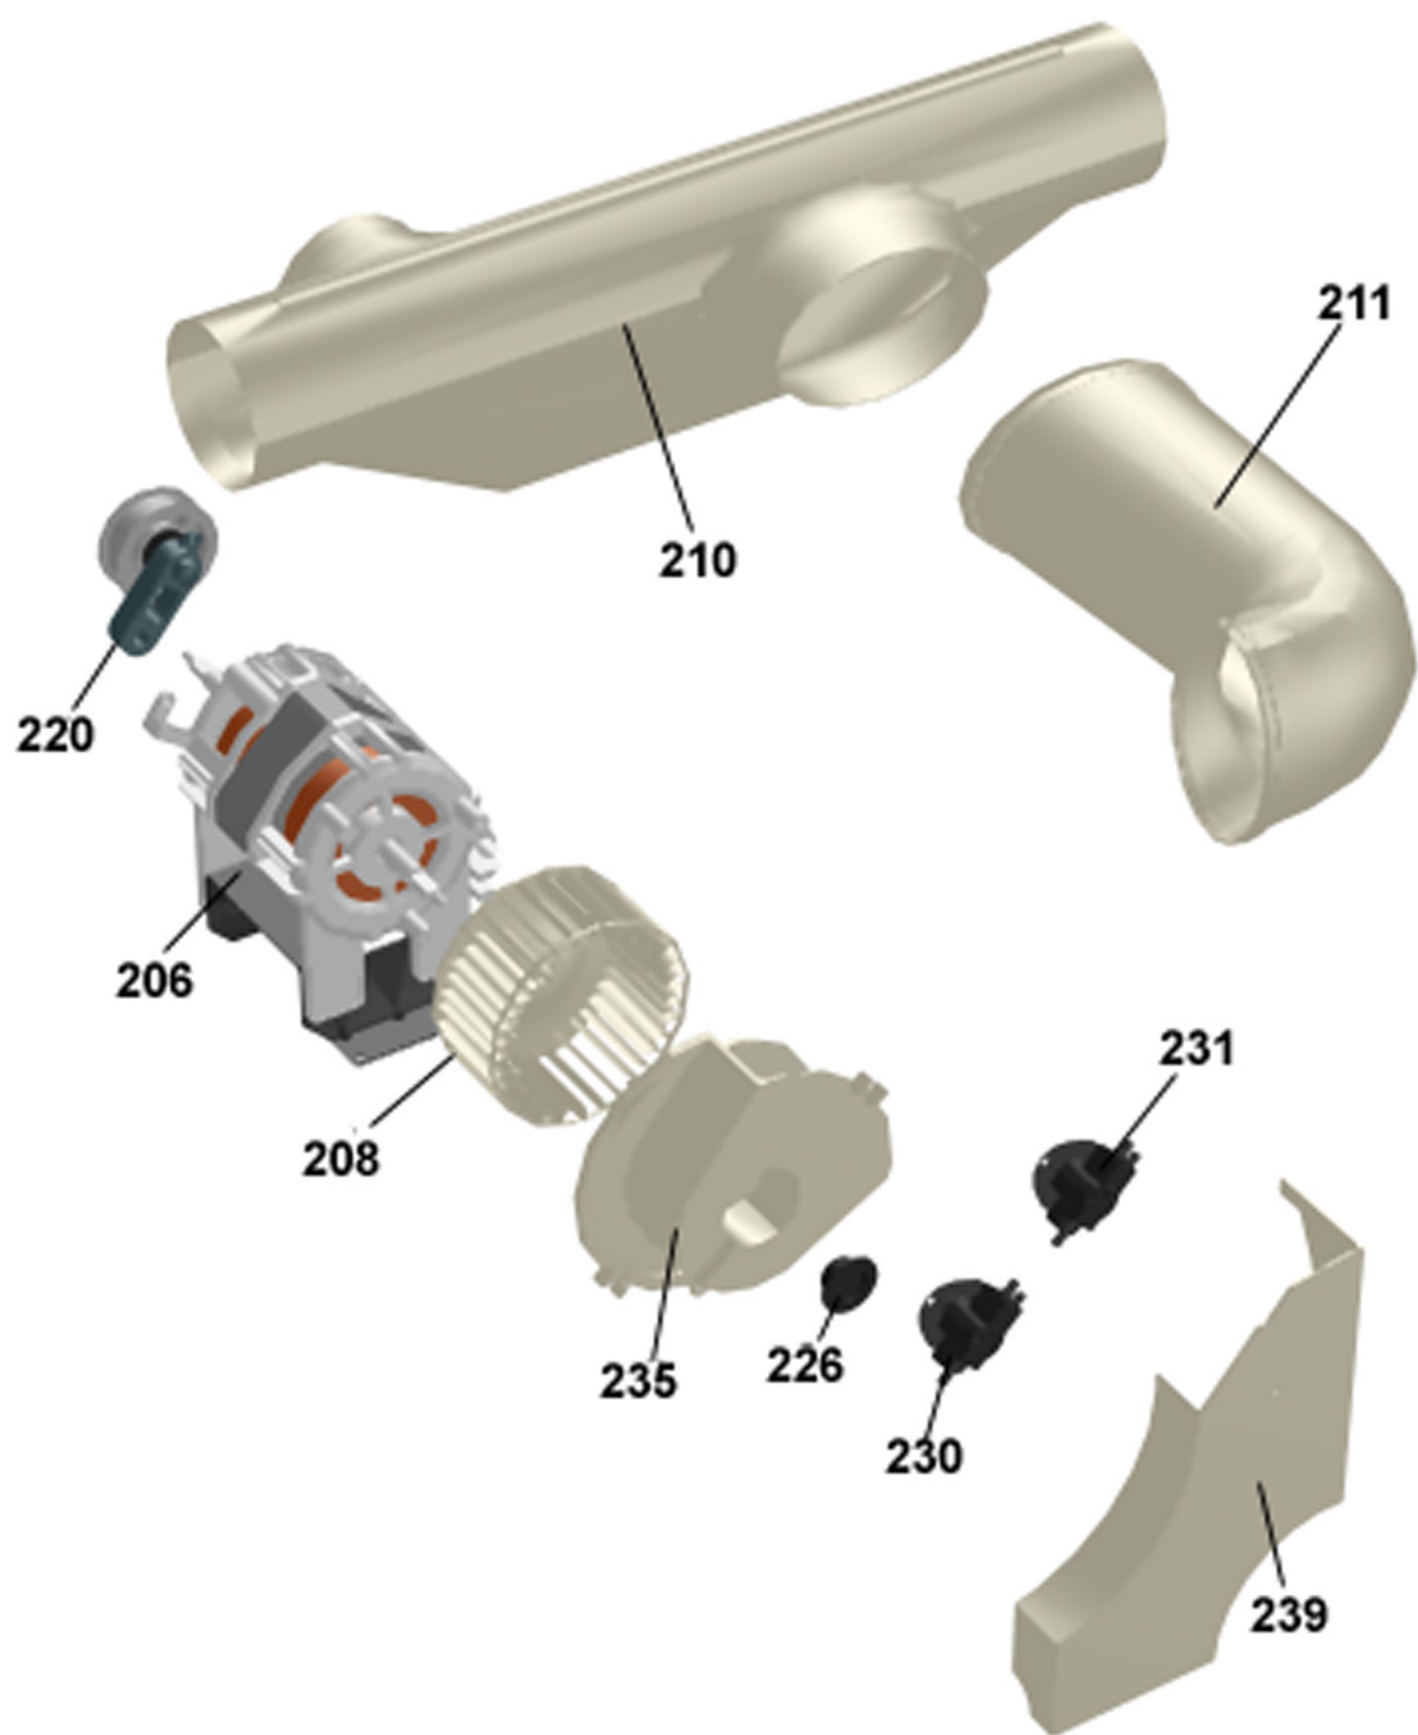

Outer door

ASKO, T701 US - White #10770110 (TD11US)

Pos	Spare part No.	Description	Qty	Comment
601	8061733-0	Outer Door 600/700 Series	1 Pcs	
602	8061810	Inner Door Dryer T700 Series	1 Pcs	
602-a	8902068	Screw	5 Pcs	
604	8061813-0	Door Handle T700	1 Pcs	
606	8061803-0	Hinge Pin Upper compl. 700s	1 Pcs	
606	8061805-0	hinge T711	1 Pcs	
606-a	8901097	Screw Terminal	2 Pcs	
606-b	8901619	Pop Rivet Det Comp	1 Pcs	
608	8061807-0	Lower Hinge Lower Compl.	1 Pcs	
608-a	8900338	Screw 20 Torx Self Tapping	2 Pcs	
608-b	8901097	Screw Terminal	1 Pcs	
610	8061878	Magnet Door T700s	1 Pcs	
611	8061886	Lock Holder T700 Series	0 Pcs	
612	8061815	Seal Dryer Door T700s	1 Pcs	
613	8065840	Filter Holder Compl.	1 Pcs	
615	8061812	Double Lint filter 700s	1 Pcs	
616	8061865-0	Bushing Hinge Pin T700s	2 Pcs	
617	8061953-0	Door Plug T700s	1 Pcs	

Cylinder and related parts

ASKO, T701 US - White #10770110 (TD11US)

Pos	Spare part No.	Description	Qty	Comment
301	8801216	Front frame compl. TD21	1 Pcs	
301-a	8902066	Screw	4 Pcs	
303	8061821	Front Felt Seal T700	1 Pcs	
304	8061932-49	Lamp housing lid grey TD21	1 Pcs	
306	8061887	Lamp Chimney	1 Pcs	
308	8053107	Micro Switch Dryer 03/05	1 Pcs	
309	8052622	Drum Roller Frt. TD	1 Pcs	
311	8052589	Paddle	2 Pcs	
311-a	8902099	Screw	5 Pcs	
313	8065710	Belt 700s	1 Pcs	
314	8052632	Bushing Rear Drum 03/05 TD	1 Pcs	
315	8061851	Rear Panel Inner T700	1 Pcs	
315-a	8900369	Screw T25	13 Pcs	
317	8064440	Felt sealing rear	1 Pcs	
318	8061800	Cylinder Dryer TD20 Comp.	1 Pcs	
320	8004439	Bearing Dryer Rear Panel All	1 Pcs	
321	8063808	Heater Element 2500 W700s	1 Pcs	
321-a	8900369	Screw T25	2 Pcs	
323	8008487	TStat Man. Reset TD	1 Pcs	
323-a	8900369	Screw T25	1 Pcs	
326	8008807	TStat 115C Auto Reset TD	1 Pcs	
326-a	8900369	Screw T25	1 Pcs	
331	8052650	Diaphragm Overheat	1 Pcs	
332	8064151	CAP OF BOLT	1 Pcs	