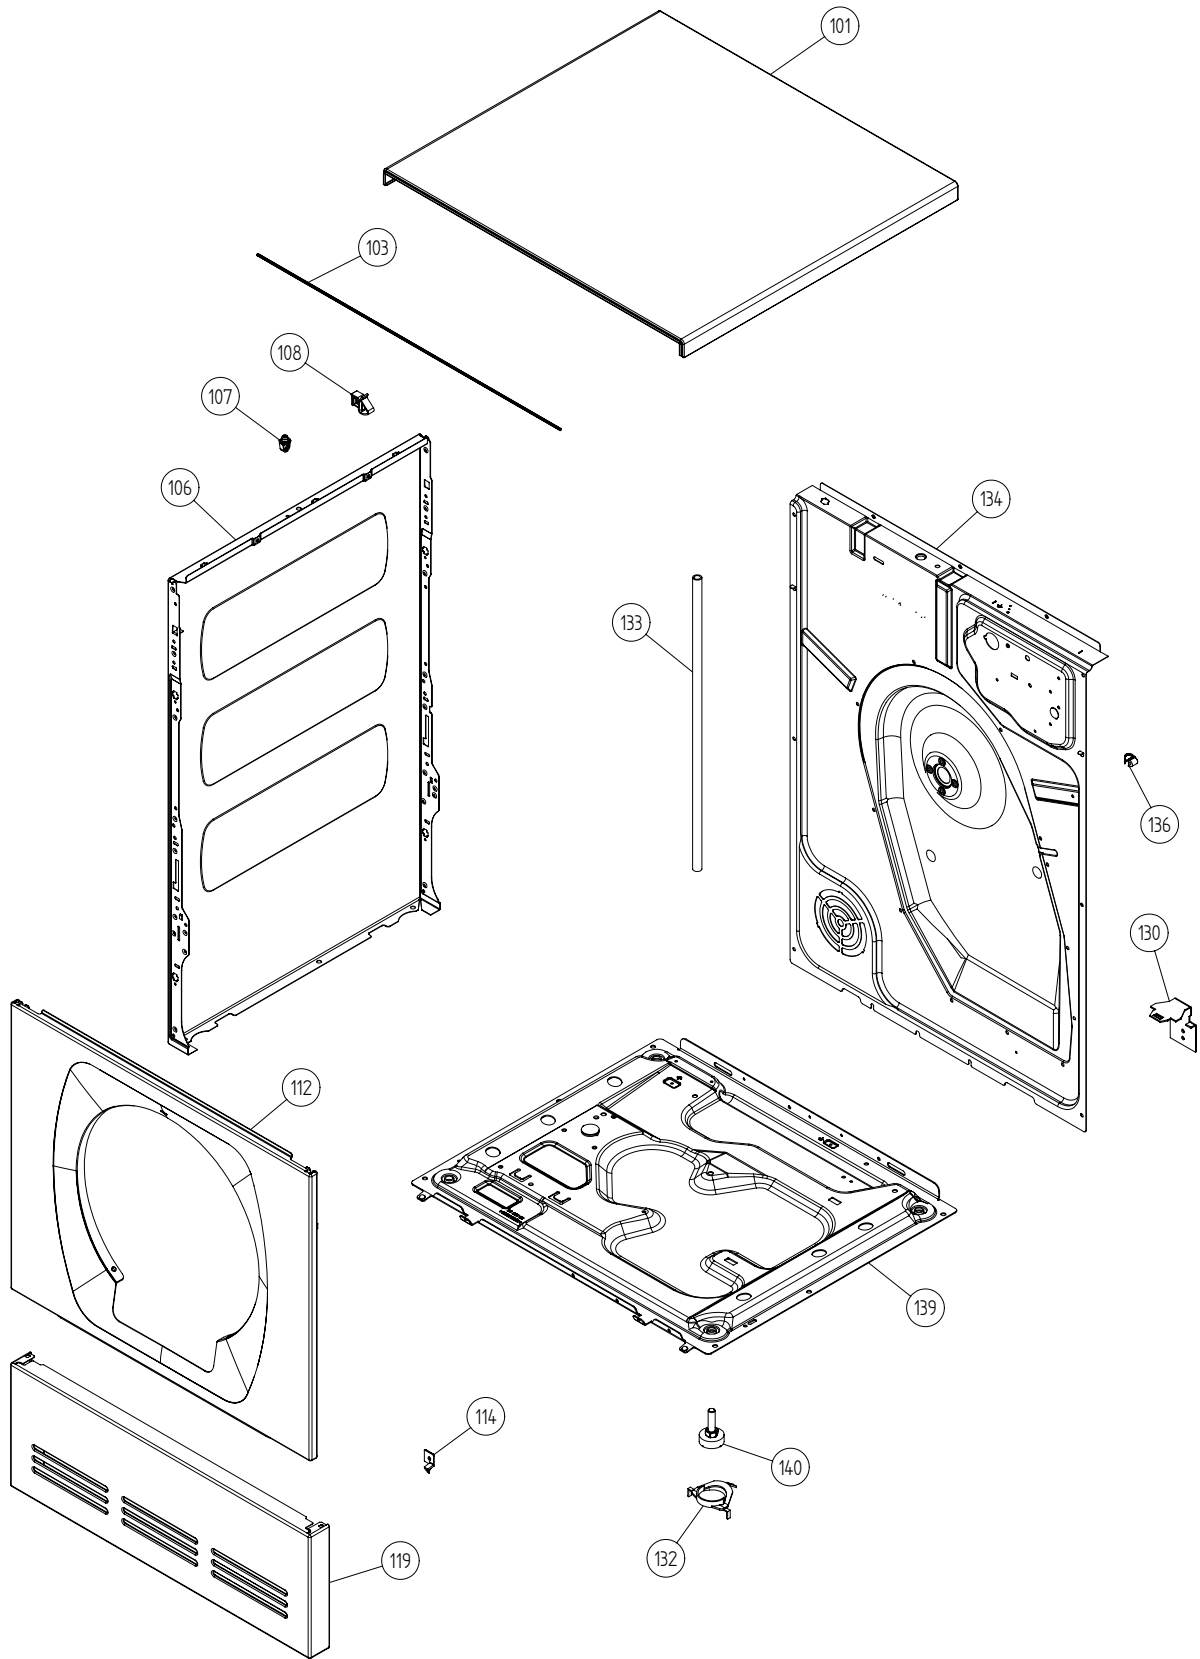

Outer Casing

ASKO, T702C US - Titanium (TD25.1)

Pos	Spare part No.	Description	Qty	Comment
101	8061817-81	Top WM50 titanium	1 Pc's	
101-a	8900338	Screw 20 Torx Self Tapping	3 Pc's	
101-b	8901413	Lock Washer laundry tops	2 Pc's	
103	8064062	Top Cover Strip	1 Pc's	
106	8801174-81	Side WM50 titanium	2 Pc's	
107	8061763	Clip Front Plate 600700s	2 Pc's	
108	8061916	CABLE HOLDER WMD20	3 Pc's	
112	8061847-81	Front plate TD20 Titanium	1 Pc's	
112-a	8900338	Screw 20 Torx Self Tapping	2 Pc's	
112-b	8901413	Lock Washer laundry tops	2 Pc's	
114	8064177	Hook Lower Pane	2 Pc's	
114-a	8900338	Screw 20 Torx Self Tapping	2 Pc's	
119	8801247-81	Lower Cover Compl W/Clips	1 Pc's	
130	8053980	STACKING Bracket ALL TDs Mus	2 Pc's	
132	8064114	Holder Dryer Feet Stacking	1 Pc's	
133	8054733	Rubber Hose Accy Drain Cond	1 Pc's	
134	8076336	REAR PANEL OUTER TD25	1 Pc's	
136	8061915	Cable Holder T700	1 Pc's	
139	8061618	BASE PAN WMD20	1 Pc's	
140	8059334	Leveling Leg Comp WMD 20	4 Pc's	