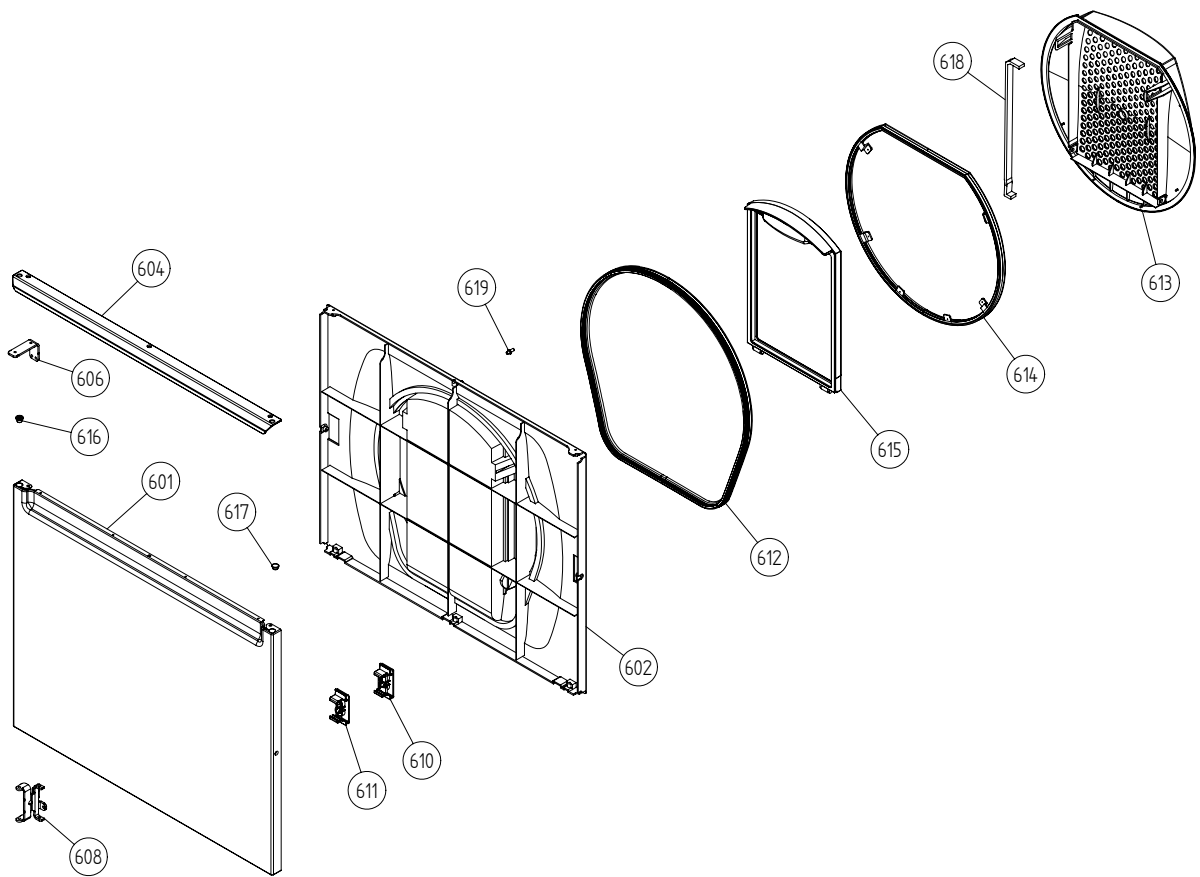

Control panel

ASKO, T702C US - Titanium (TD25.1)

Pos	Spare part No.	Description	Qty	Comment
401	8079342-81-UL	PANEL W.HANDLE T702C ASKO US	1 Pc's	
403	8079343	LABEL PROG.INFO. TD25A US/CA	1 Pc's	
407	8061846-81-UL	Detergent drawer handle WM50 t	1 Pc's	
430	8077130	CONTROL UNIT TD25.1 UL4	1 Pc's	
431	8079279-81	PUSHBUTTONS PRINTED TD25 VAR.4	1 Pc's	
432	8076364-81	PUSHBUTTON MAINSWITCH WMD25	1 Pc's	
434	8076235	LENS START/STOP WMD25	1 Pc's	
435	8076236	LENS 8 SEGMENT WMD25	2 Pc's	
464	8077636	CABLE SET DOOR SWITCH	1 Pc's	
465	8076231	CABLE SET MOTOR,PUMP,FLOAT TD	1 Pc's	
466	8076232	CABLE SET THERMISTORS TD	1 Pc's	
467	8076229	CABLE SET HEATER TD	1 Pc's	
490	8079339	INSTRUCT. T702C ENGLISH US/CA	1 Pc's	
490	8079340	INSTRUCT. T702C FRENCH US/CA	1 Pc's	
490	8079341	INSTRUCT. T702C SPANISH US/CA	1 Pc's	

Upper Section

ASKO, T702C US - Titanium (TD25.1)

Pos	Spare part No.	Description	Qty	Comment
501	8076210	BEAM FRONT WMD25	1 Pc's	
501-a	8900338	Screw 20 Torx Self Tapping	2 Pc's	
501-b	8901413	Lock Washer laundry tops	2 Pc's	
501-c	8902087	Screw Plastic Housing 20 Torx	2 Pc's	
506	8054072	NIPPLE WATER HOSE	1 Pc's	
507	8054732	Rubber Hose	1 Pc's	
520	8073782	MAIN PUSH SWITCH	1 Pc's	
527	8076202	EMC-FILTER WITH INDUCTOR	1 Pc's	
527	8076225	EMC-FILTER Repl.by 8076202	1 Pc's	
527-a	8901155	Nut	1 Pc's	
527-b	8901419	Lock Washer	1 Pc's	
551	8076324	Connection box T711	1 Pc's	
552	8061033	Subs to 8061455	1 Pc's	
553	8061891	Terminal Block DryerTD 20	1 Pc's	
554	8078291	GROMMET 94793	1 Pc's	
554	8060462	Grommet	1 Pc's	
555	8060463	Lock Nut	1 Pc's	
556	8063756	Cover Terminal block T700s	1 Pc's	
556-a	8901097	Screw Terminal	1 Pc's	