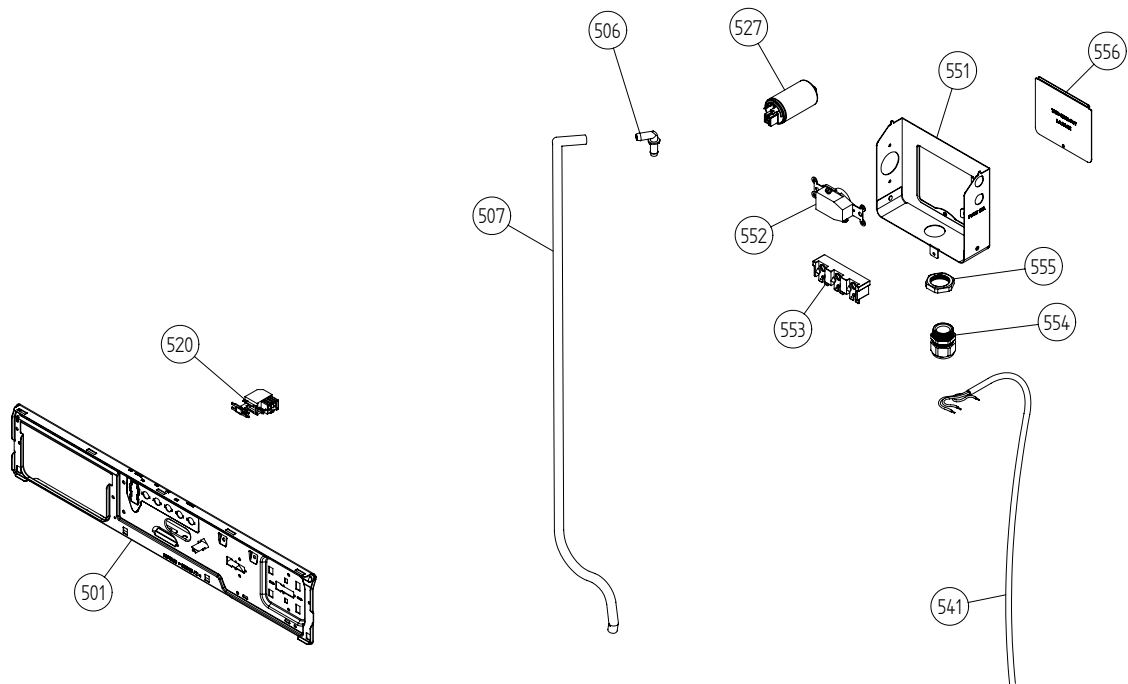

Upper Section

ASKO, T702C US - Titanium (TD25.1)

Pos	Spare part No.	Description	Qty	Comment
501	8076210	BEAM FRONT WMD25	1 Pc's	
501-a	8900338	Screw 20 Torx Self Tapping	2 Pc's	
501-b	8901413	Lock Washer laundry tops	2 Pc's	
501-c	8902087	Screw Plastic Housing 20 Torx	2 Pc's	
506	8054072	NIPPLE WATER HOSE	1 Pc's	
507	8054732	Rubber Hose	1 Pc's	
520	8073782	MAIN PUSH SWITCH	1 Pc's	
527	8076202	EMC-FILTER WITH INDUCTOR	1 Pc's	
527	8076225	EMC-FILTER Repl.by 8076202	1 Pc's	
527-a	8901155	Nut	1 Pc's	
527-b	8901419	Lock Washer	1 Pc's	
551	8076324	Connection box T711	1 Pc's	
552	8061033	Subs to 8061455	1 Pc's	
553	8061891	Terminal Block DryerTD 20	1 Pc's	
554	8078291	GROMMET 94793	1 Pc's	
554	8060462	Grommet	1 Pc's	
555	8060463	Lock Nut	1 Pc's	
556	8063756	Cover Terminal block T700s	1 Pc's	
556-a	8901097	Screw Terminal	1 Pc's	