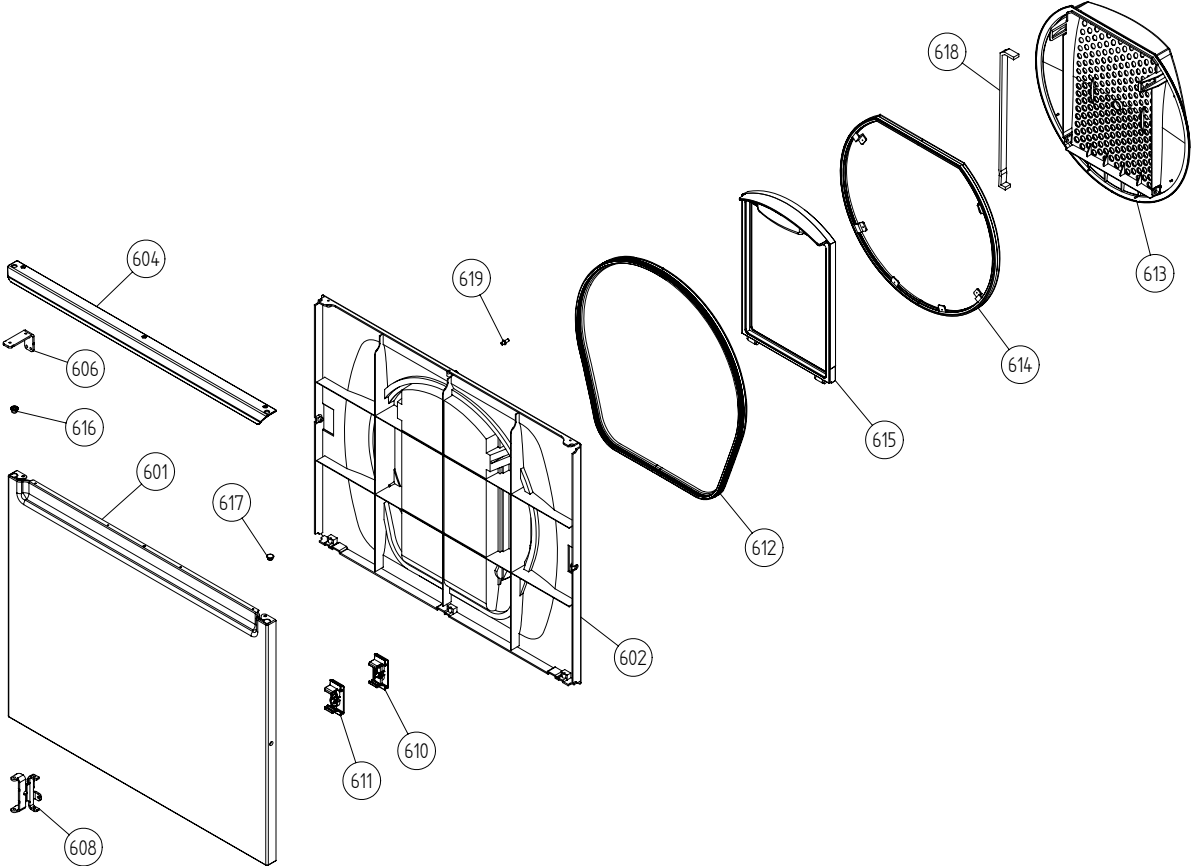

Control panel

ASKO, T702C US - Titanium (TD25.1)

Pos	Spare part No.	Description	Qty	Comment
401	8079342-81-UL	PANEL W.HANDLE T702C ASKO US	1 Pc's	
403	8079343	LABEL PROG.INFO. TD25A US/CA	1 Pc's	
407	8061846-81-UL	Detergent drawer handle WM50 t	1 Pc's	
430	8077130	CONTROL UNIT TD25.1 UL4	1 Pc's	
431	8079279-81	PUSHBUTTONS PRINTED TD25 VAR.4	1 Pc's	
432	8076364-81	PUSHBUTTON MAINSWITCH WMD25	1 Pc's	
434	8076235	LENS START/STOP WMD25	1 Pc's	
435	8076236	LENS 8 SEGMENT WMD25	2 Pc's	
464	8077636	CABLE SET DOOR SWITCH	1 Pc's	
465	8076231	CABLE SET MOTOR,PUMP,FLOAT TD	1 Pc's	
466	8076232	CABLE SET THERMISTORS TD	1 Pc's	
467	8076229	CABLE SET HEATER TD	1 Pc's	
490	8079339	INSTRUCT. T702C ENGLISH US/CA	1 Pc's	
490	8079340	INSTRUCT. T702C FRENCH US/CA	1 Pc's	
490	8079341	INSTRUCT. T702C SPANISH US/CA	1 Pc's	

Upper Section

ASKO, T702C US - Titanium (TD25.1)

Pos	Spare part No.	Description	Qty	Comment
501	8076210	BEAM FRONT WMD25	1 Pc's	
501-a	8900338	Screw 20 Torx Self Tapping	2 Pc's	
501-b	8901413	Lock Washer laundry tops	2 Pc's	
501-c	8902087	Screw Plastic Housing 20 Torx	2 Pc's	
506	8054072	NIPPLE WATER HOSE	1 Pc's	
507	8054732	Rubber Hose	1 Pc's	
520	8073782	MAIN PUSH SWITCH	1 Pc's	
527	8076202	EMC-FILTER WITH INDUCTOR	1 Pc's	
527	8076225	EMC-FILTER Repl.by 8076202	1 Pc's	
527-a	8901155	Nut	1 Pc's	
527-b	8901419	Lock Washer	1 Pc's	
551	8076324	Connection box T711	1 Pc's	
552	8061033	Subs to 8061455	1 Pc's	
553	8061891	Terminal Block DryerTD 20	1 Pc's	
554	8078291	GROMMET 94793	1 Pc's	
554	8060462	Grommet	1 Pc's	
555	8060463	Lock Nut	1 Pc's	
556	8063756	Cover Terminal block T700s	1 Pc's	
556-a	8901097	Screw Terminal	1 Pc's	