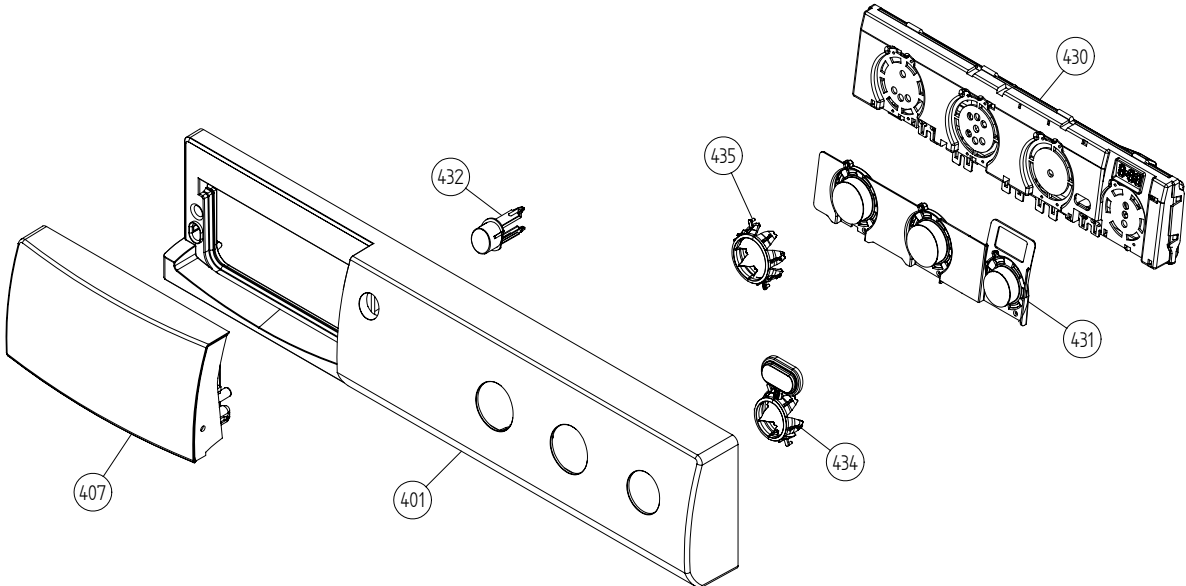

Control panel

ASKO, T702C US - Titanium (TD25.1)

Pos	Spare part No.	Description	Qty	Comment
401	8079342-81-UL	PANEL W.HANDLE T702C ASKO US	1 Pc's	
403	8079343	LABEL PROG.INFO. TD25A US/CA	1 Pc's	
407	8061846-81-UL	Detergent drawer handle WM50 t	1 Pc's	
430	8077130	CONTROL UNIT TD25.1 UL4	1 Pc's	
431	8079279-81	PUSHBUTTONS PRINTED TD25 VAR.4	1 Pc's	
432	8076364-81	PUSHBUTTON MAINSWITCH WMD25	1 Pc's	
434	8076235	LENS START/STOP WMD25	1 Pc's	
435	8076236	LENS 8 SEGMENT WMD25	2 Pc's	
464	8077636	CABLE SET DOOR SWITCH	1 Pc's	
465	8076231	CABLE SET MOTOR,PUMP,FLOAT TD	1 Pc's	
466	8076232	CABLE SET THERMISTORS TD	1 Pc's	
467	8076229	CABLE SET HEATER TD	1 Pc's	
490	8079339	INSTRUCT. T702C ENGLISH US/CA	1 Pc's	
490	8079340	INSTRUCT. T702C FRENCH US/CA	1 Pc's	
490	8079341	INSTRUCT. T702C SPANISH US/CA	1 Pc's