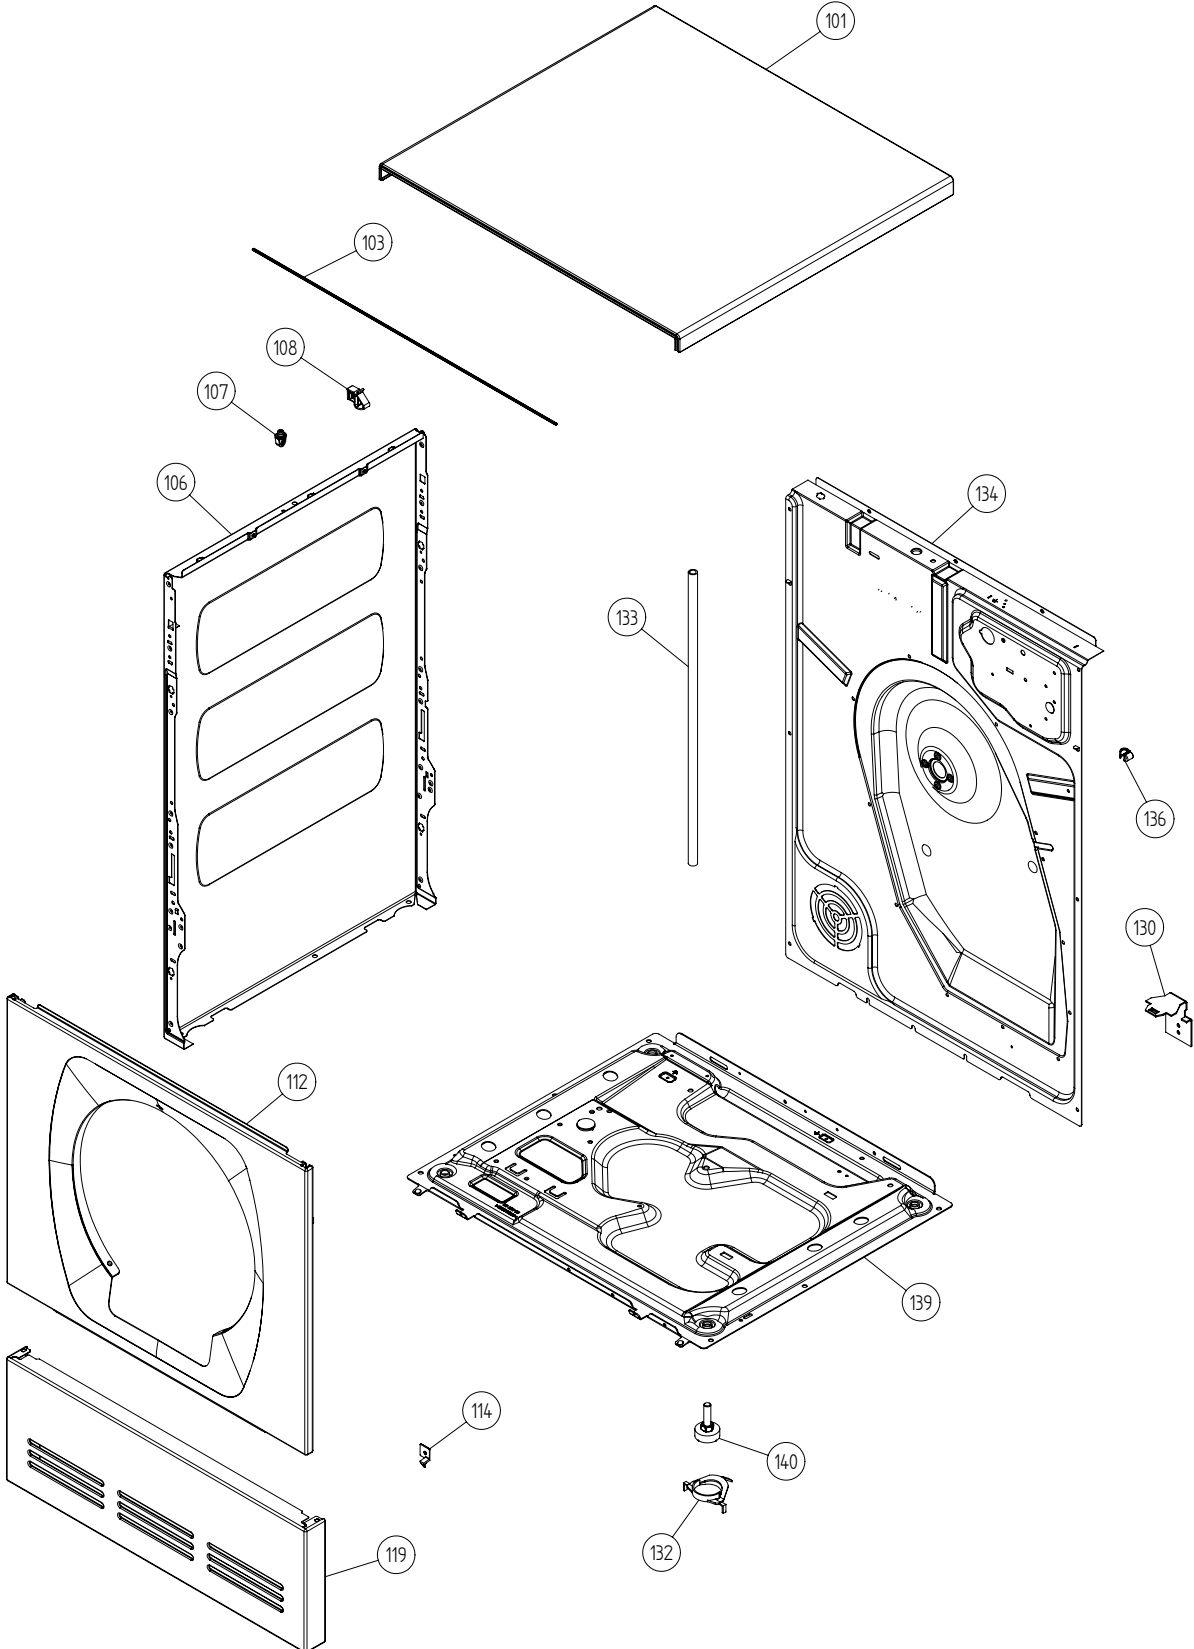

Outer Casing

ASKO, T702C US - Titanium (TD25.1)

Pos	Spare part No.	Description	Qty	Comment
101	8061817-81	Top WM50 titanium	1 Pc's	
101-a	8900338	Screw 20 Torx Self Tapping	3 Pc's	
101-b	8901413	Lock Washer laundry tops	2 Pc's	
103	8064062	Top Cover Strip	1 Pc's	
106	8801174-81	Side WM50 titanium	2 Pc's	
107	8061763	Clip Front Plate 600700s	2 Pc's	
108	8061916	CABLE HOLDER WMD20	3 Pc's	
112	8061847-81	Front plate TD20 Titanium	1 Pc's	
112-a	8900338	Screw 20 Torx Self Tapping	2 Pc's	
112-b	8901413	Lock Washer laundry tops	2 Pc's	
114	8064177	Hook Lower Pane	2 Pc's	
114-a	8900338	Screw 20 Torx Self Tapping	2 Pc's	
119	8801247-81	Lower Cover Compl W/Clips	1 Pc's	
130	8053980	STACKING Bracket ALL TDs Mus	2 Pc's	
132	8064114	Holder Dryer Feet Stacking	1 Pc's	
133	8054733	Rubber Hose Accy Drain Cond	1 Pc's	
134	8076336	REAR PANEL OUTER TD25	1 Pc's	
136	8061915	Cable Holder T700	1 Pc's	
139	8061618	BASE PAN WMD20	1 Pc's	
140	8059334	Leveling Leg Comp WMD 20	4 Pc's	