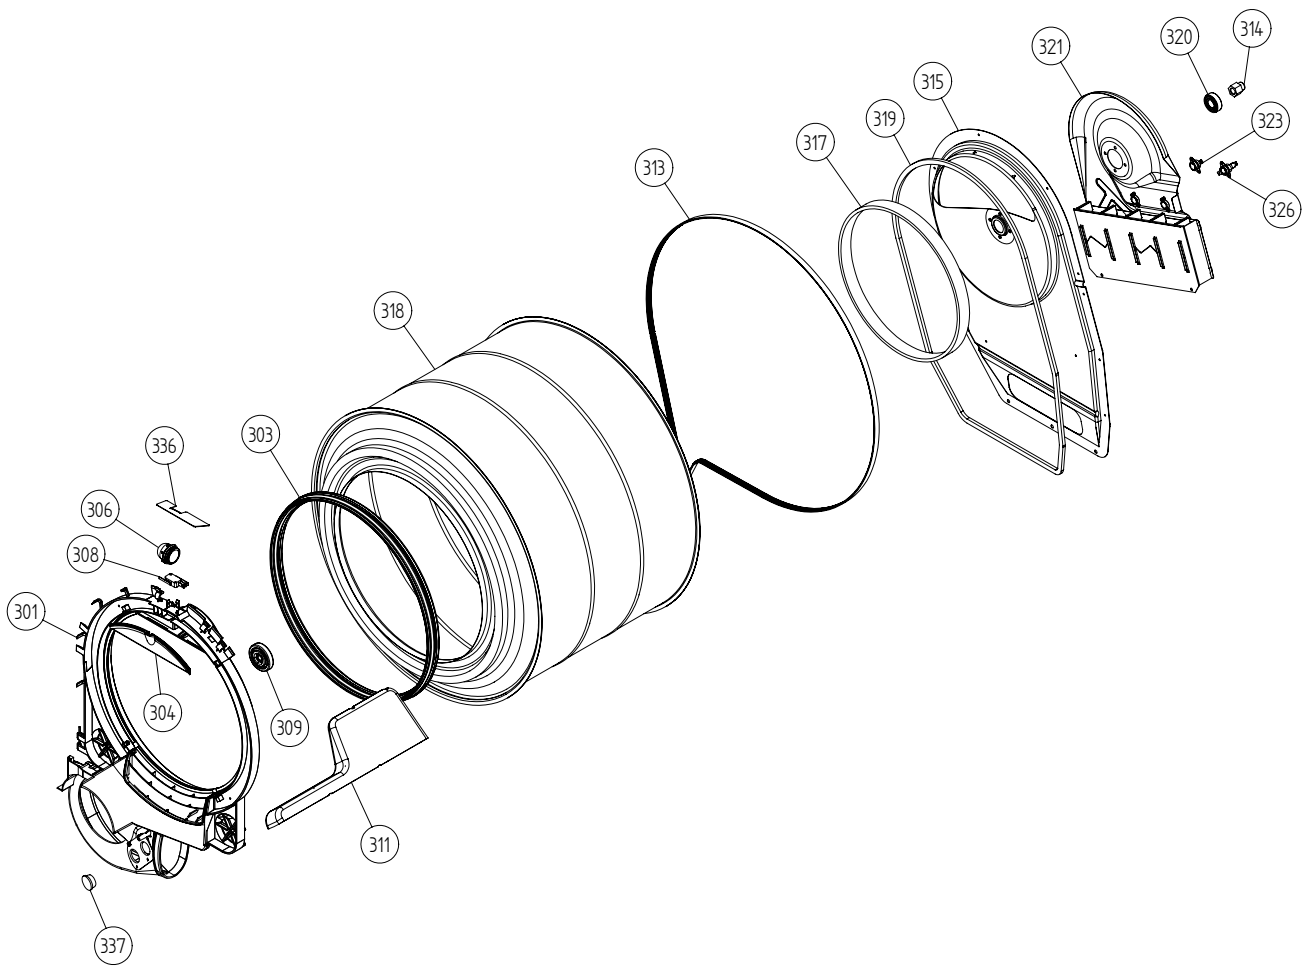

Cylinder and related parts

ASKO, T702C US - Titanium (TD25.1)

Pos	Spare part No.	Description	Qty	Comment
301	8801310	FRONT FRAME CPL TD25 NEW SEAL.	1 Pc's	
301	8801299	FRONT FRAME COMPL. TD20/21/25	1 Pc's	
301-a	8902066	Screw	4 Pc's	
303	8078539	FELTSEALING FRONT SAWN	1 Pc's	
303	8061821	Front Felt Seal T700	1 Pc's	
304	8061932-49	Lamp housing lid grey TD21	1 Pc's	
306	8061887	Lamp Chimney	1 Pc's	
308	8076104	DOOR SWITCH TD	1 Pc's	
309	8052622	Drum Roller Frt TD	2 Pc's	
309-a	8901337	Washer	2 Pc's	
309-b	8901193	Locking Nut	2 Pc's	
309-c	8901028	Screw	2 Pc's	
311	8052589-49	PADDLE TD	2 Pc's	
311	8052589	Paddle	2 Pc's	
311-a	8902099	Screw	5 Pc's	
313	8065710	sub to 8801267	1 Pc's	
314	8052632	Bushing Rear Drum 03/05 TD	1 Pc's	
314-a	8901130	SCREW A4-MVBF M8X40 7,9-8,0 HG	1 Pc's	
315	8076335	REAR PANEL INNER TD25	1 Pc's	
317	8064440	Felt sealing rear	1 Pc's	
318	8079449	CYLINDER COMPL. TD	1 Pc's	
318	8079493	CYLINDER COMPL. TD	1 Pc's	
319	8059712	Rubber Strip	1 Pc's	
320	8004439	Bearing Dryer Rear Panel All	1 Pc's	
321	8076226	HEATING ELEMENT 2500W TD25	1 Pc's	
323	8079200	THERMOSTAT 135C TD	1 Pc's	
326	8079737	THERMOSTAT 150C UL	1 Pc's	
336	8064187	GUARD, DOOR SWITCH	1 Pc's	
337	8076705	PLUG FOR THERMISTOR HOLE	2 Pc's