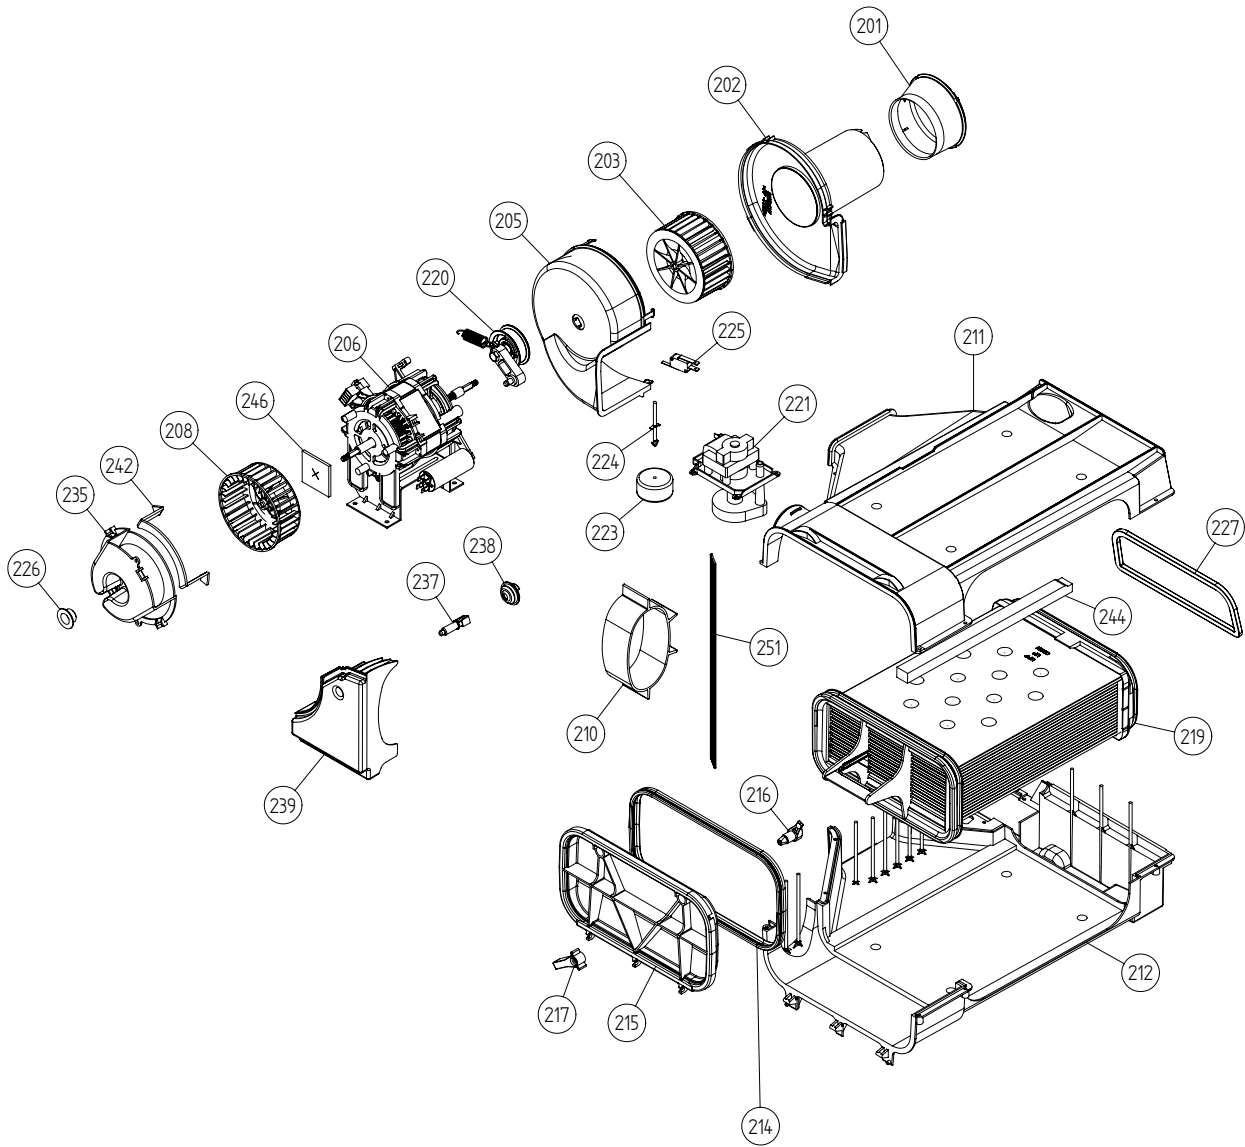

Outer Casing

ASKO, T702C US - Titanium (TD25.1)

Pos	Spare part No.	Description	Qty	Comment
101	8061817-81	Top WM50 titanium	1 Pc's	
101-a	8900338	Screw 20 Torx Self Tapping	3 Pc's	
101-b	8901413	Lock Washer laundry tops	2 Pc's	
103	8064062	Top Cover Strip	1 Pc's	
106	8801174-81	Side WM50 titanium	2 Pc's	
107	8061763	Clip Front Plate 600700s	2 Pc's	
108	8061916	CABLE HOLDER WMD20	3 Pc's	
112	8061847-81	Front plate TD20 Titanium	1 Pc's	
112-a	8900338	Screw 20 Torx Self Tapping	2 Pc's	
112-b	8901413	Lock Washer laundry tops	2 Pc's	
114	8064177	Hook Lower Pane	2 Pc's	
114-a	8900338	Screw 20 Torx Self Tapping	2 Pc's	
119	8801247-81	Lower Cover Compl W/Clips	1 Pc's	
130	8053980	STACKING Bracket ALL TDs Mus	2 Pc's	
132	8064114	Holder Dryer Feet Stacking	1 Pc's	
133	8054733	Rubber Hose Accy Drain Cond	1 Pc's	
134	8076336	REAR PANEL OUTER TD25	1 Pc's	
136	8061915	Cable Holder T700	1 Pc's	
139	8061618	BASE PAN WMD20	1 Pc's	
140	8059334	Leveling Leg Comp WMD 20	4 Pc's	