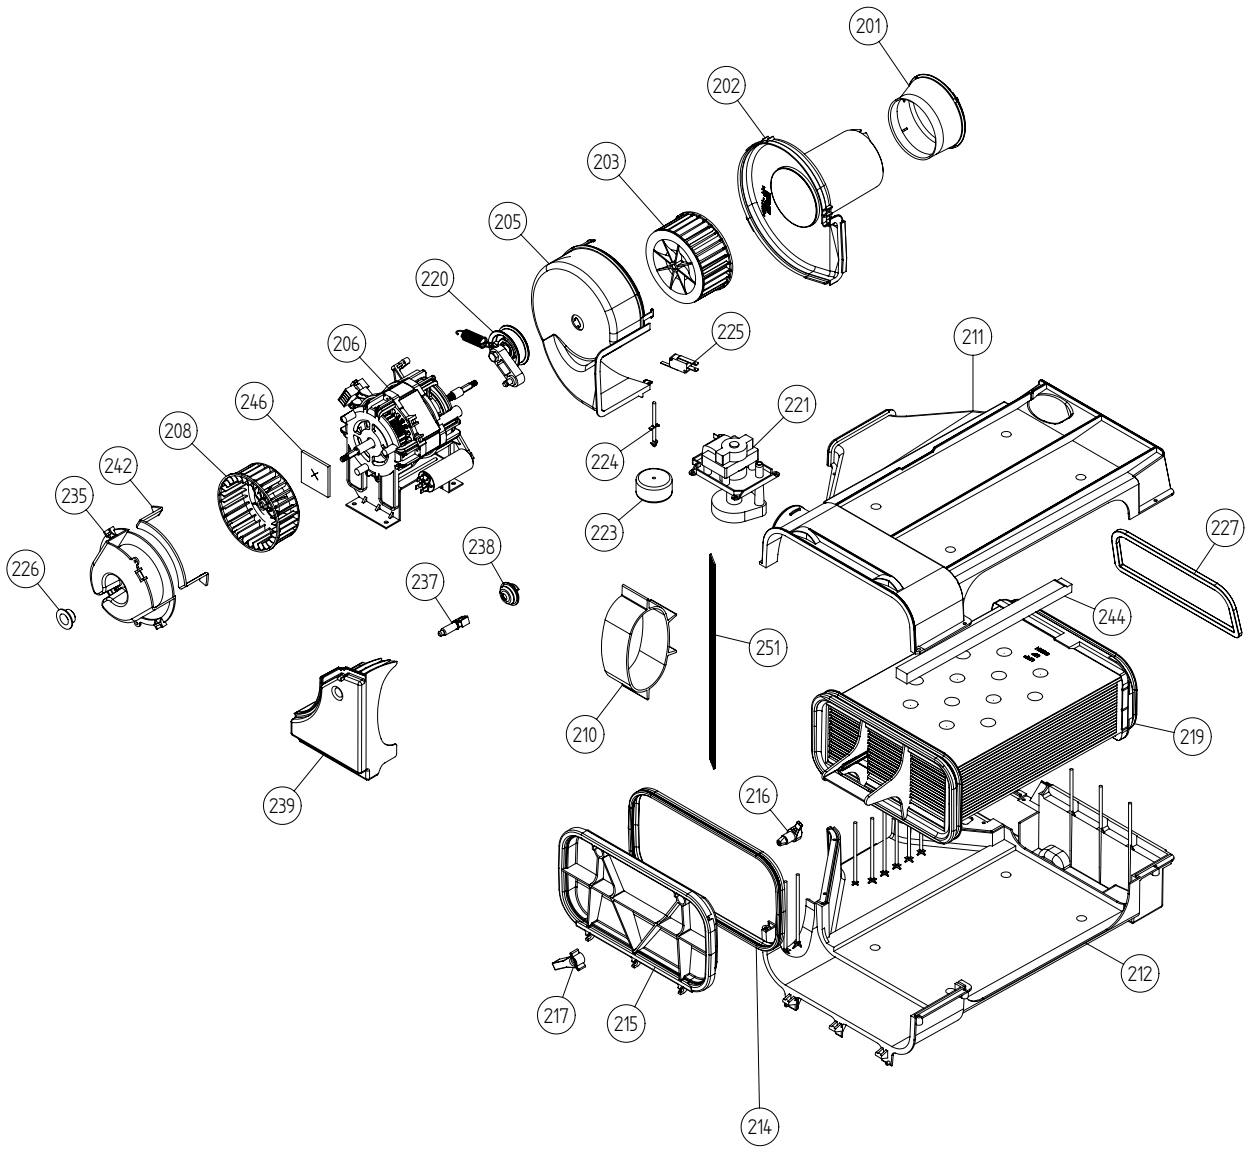

Outer Casing

ASKO, T702C US - Titanium (TD25.1)

Pos	Spare part No.	Description	Qty	Comment
101	8061817-81	Top WM50 titanium	1 Pc's	
101-a	8900338	Screw 20 Torx Self Tapping	3 Pc's	
101-b	8901413	Lock Washer laundry tops	2 Pc's	
103	8064062	Top Cover Strip	1 Pc's	
106	8801174-81	Side WM50 titanium	2 Pc's	
107	8061763	Clip Front Plate 600700s	2 Pc's	
108	8061916	CABLE HOLDER WMD20	3 Pc's	
112	8061847-81	Front plate TD20 Titanium	1 Pc's	
112-a	8900338	Screw 20 Torx Self Tapping	2 Pc's	
112-b	8901413	Lock Washer laundry tops	2 Pc's	
114	8064177	Hook Lower Pane	2 Pc's	
114-a	8900338	Screw 20 Torx Self Tapping	2 Pc's	
119	8801247-81	Lower Cover Compl W/Clips	1 Pc's	
130	8053980	STACKING Bracket ALL TDs Mus	2 Pc's	
132	8064114	Holder Dryer Feet Stacking	1 Pc's	
133	8054733	Rubber Hose Accy Drain Cond	1 Pc's	
134	8076336	REAR PANEL OUTER TD25	1 Pc's	
136	8061915	Cable Holder T700	1 Pc's	
139	8061618	BASE PAN WMD20	1 Pc's	
140	8059334	Leveling Leg Comp WMD 20	4 Pc's	