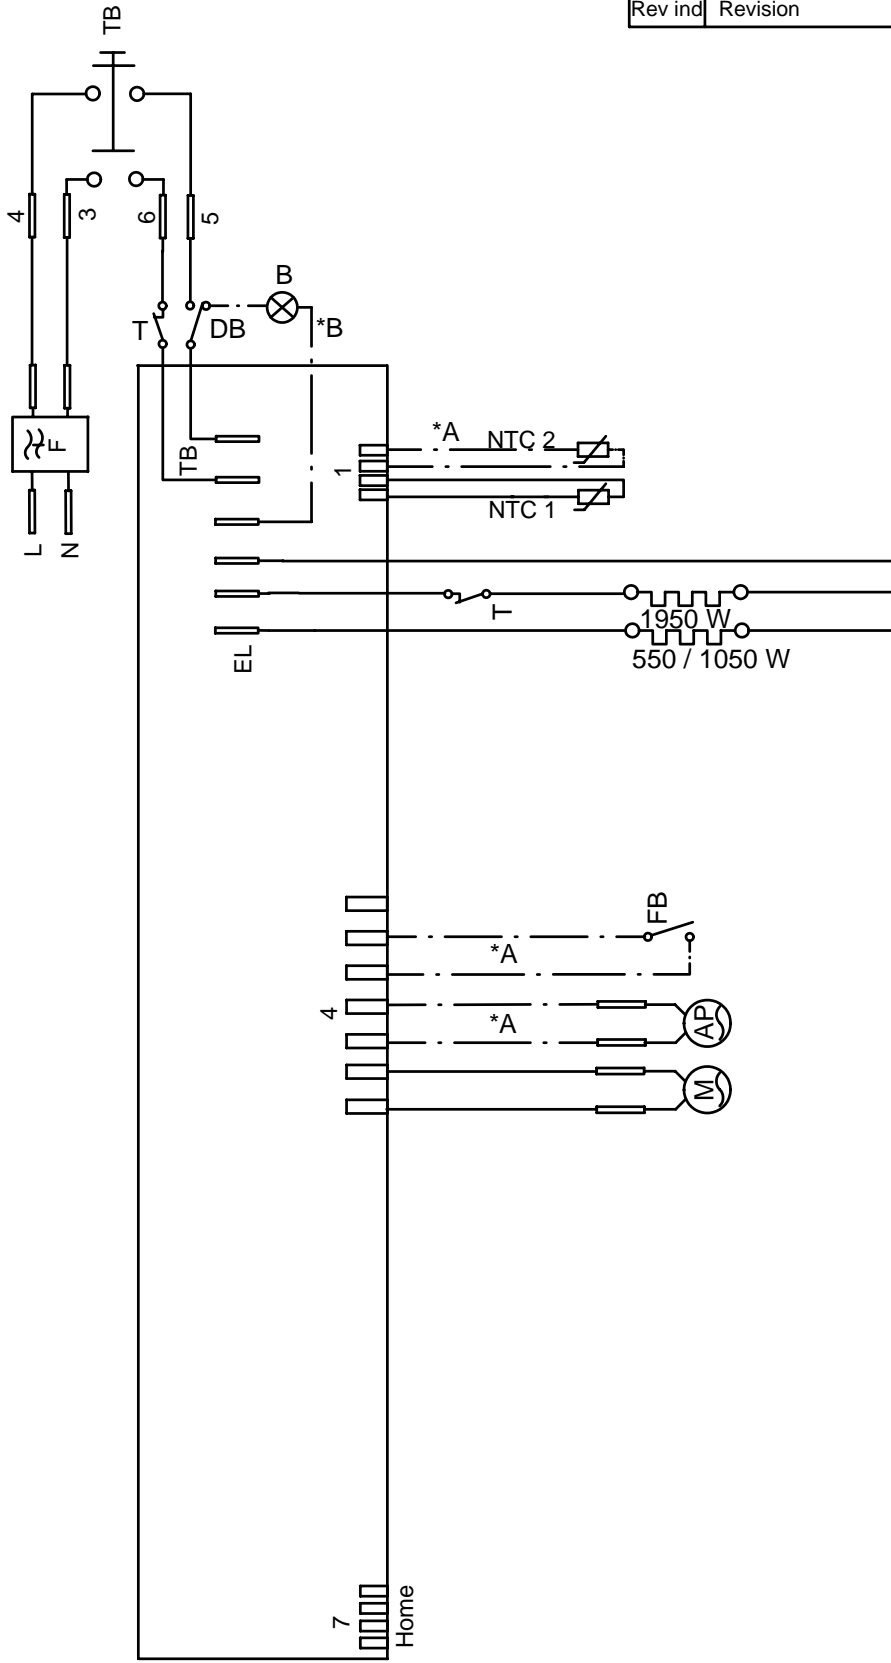

This document must not be copied without our written permission, and the contents thereof must not be imparted to a third party nor be used for any unauthorized purpose. Contraception will be prosecuted. ASKO CYLINDA AB

S:\UWVMD25\1_Tryckunderlag\Kopplingschema\8076101 Kopplingschema TD25\8076101 Circuit diagram TD25-b.dft , pema , 2005-04-12 15:50:48

1. AP: DRAIN PUMP
   - EL: HEATING ELEMENT
   - F: FILTER
   - NTC: THERMISTOR
   - TB: MAIN SWITCH
   - FB: FLOAT SWITCH
   - DO: DOOR SWITCH
   - T: THERMOSTAT
   - M: MOTOR
   - B: INTERIOR LIGHT
2. —— WIRES IN ALL MACHINES
   - - - INTERNAL CONNECTION
   - · · WIRES IN SOME MACHINES
   - *A CONDENSE DRYER
   - *B WITH INTERIOR LIGHT

Pos.	Qty	Part No.	Name of item	Material
			Dens.Kg/dm3	Dimensions, Type, etc.
			Gen.tolerance	Description(ENG) CIRCUIT DIAGRAM TD25
			Gen.tol.Angle	Description(SE) KOPPLINGSSCHEMA TD25
			Iss by Dept | Year | Week	Rev Ind | Replace
			UT | 03 | 28	b | TD25
			ASKO CYLINDA	Project
				TD25