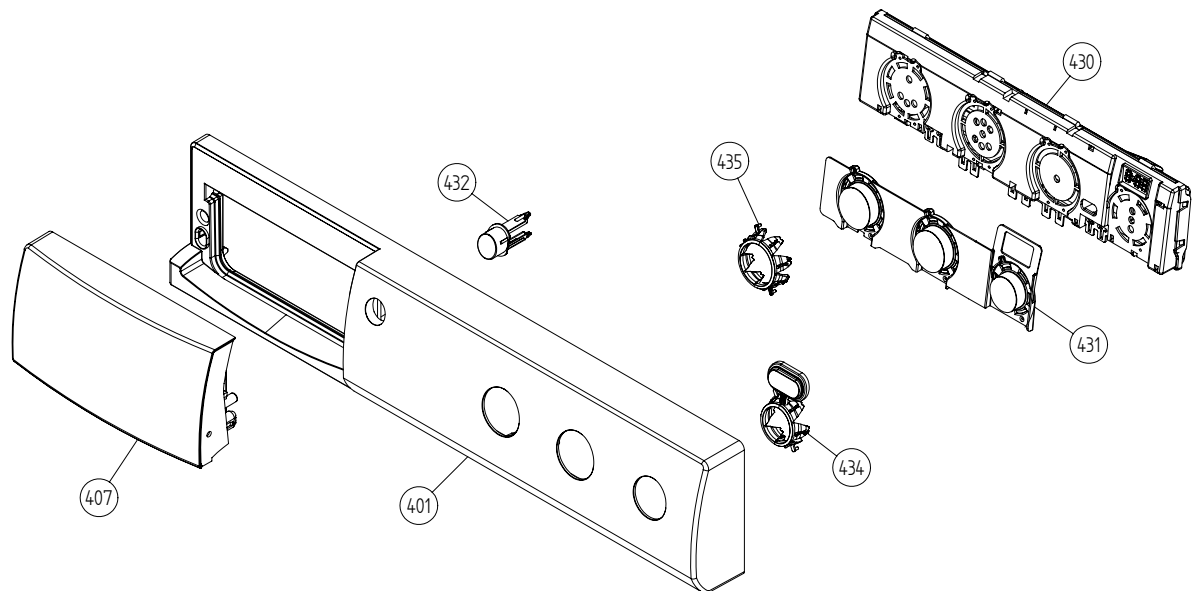

Control panel

ASKO, T702C US - Titanium (TD25.1)

Pos	Spare part No.	Description	Qty	Comment
401	8079342-81-UL	PANEL W.HANDLE T702C ASKO US	1 Pc's	
403	8079343	LABEL PROG.INFO. TD25A US/CA	1 Pc's	
407	8061846-81-UL	Detergent drawer handle WM50 t	1 Pc's	
430	8077130	CONTROL UNIT TD25.1 UL4	1 Pc's	
431	8079279-81	PUSHBUTTONS PRINTED TD25 VAR.4	1 Pc's	
432	8076364-81	PUSHBUTTON MAINSWITCH WMD25	1 Pc's	
434	8076235	LENS START/STOP WMD25	1 Pc's	
435	8076236	LENS 8 SEGMENT WMD25	2 Pc's	
464	8077636	CABLE SET DOOR SWITCH	1 Pc's	
465	8076231	CABLE SET MOTOR,PUMP,FLOAT TD	1 Pc's	
466	8076232	CABLE SET THERMISTORS TD	1 Pc's	
467	8076229	CABLE SET HEATER TD	1 Pc's	
490	8079339	INSTRUCT. T702C ENGLISH US/CA	1 Pc's	
490	8079340	INSTRUCT. T702C FRENCH US/CA	1 Pc's	
490	8079341	INSTRUCT. T702C SPANISH US/CA	1 Pc's