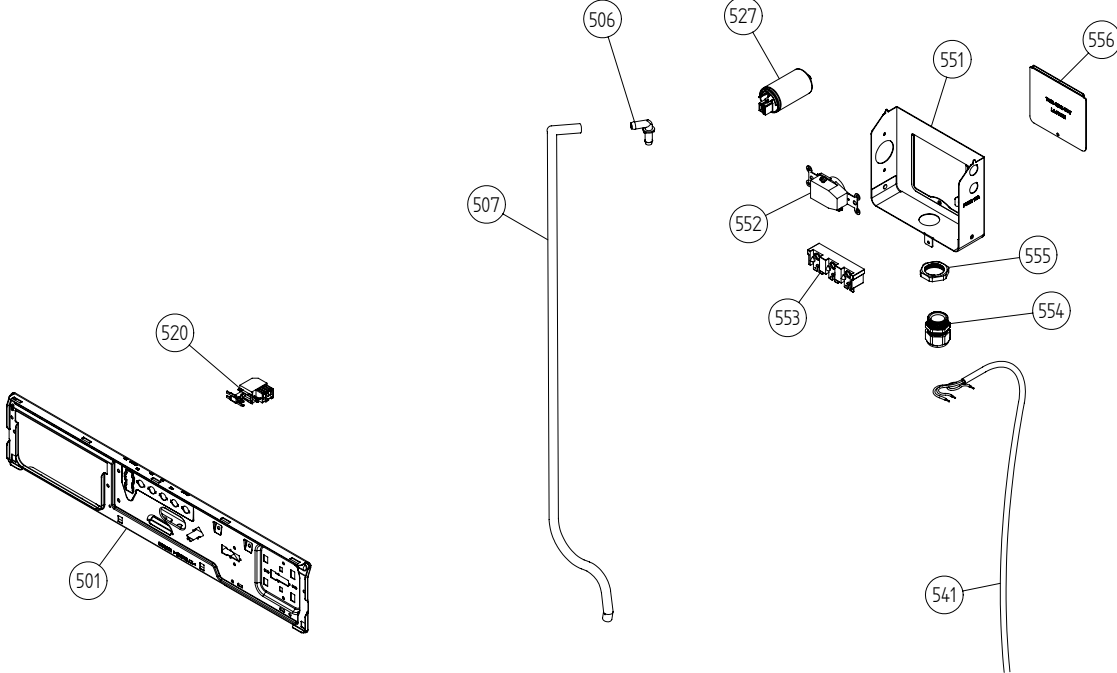

Upper Section

ASKO, T702C US - Titanium (TD25.1)

Pos	Spare part No.	Description	Qty	Comment
501	8076210	BEAM FRONT WMD25	1 Pc's	
501-a	8900338	Screw 20 Torx Self Tapping	2 Pc's	
501-b	8901413	Lock Washer laundry tops	2 Pc's	
501-c	8902087	Screw Plastic Housing 20 Torx	2 Pc's	
506	8054072	NIPPLE WATER HOSE	1 Pc's	
507	8054732	Rubber Hose	1 Pc's	
520	8073782	MAIN PUSH SWITCH	1 Pc's	
527	8076202	EMC-FILTER WITH INDUCTOR	1 Pc's	
527	8076225	EMC-FILTER Repl.by 8076202	1 Pc's	
527-a	8901155	Nut	1 Pc's	
527-b	8901419	Lock Washer	1 Pc's	
551	8076324	Connection box T711	1 Pc's	
552	8061033	Subs to 8061455	1 Pc's	
553	8061891	Terminal Block DryerTD 20	1 Pc's	
554	8078291	GROMMET 94793	1 Pc's	
554	8060462	Grommet	1 Pc's	
555	8060463	Lock Nut	1 Pc's	
556	8063756	Cover Terminal block T700s	1 Pc's	
556-a	8901097	Screw Terminal	1 Pc's