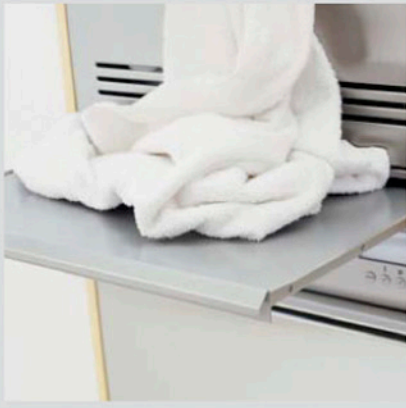

Spare Parts Catalogue

Dryers \ 700 Series
Type: TD25.1
Model: T702C US White

Prod. No: 10770210
January 9th 2007

AM Appliances Group

P.O. Box 851805 • Richardson • TX 75085-1805
789 N. Grove Road • Suite 103 • Richardson • TX 75081