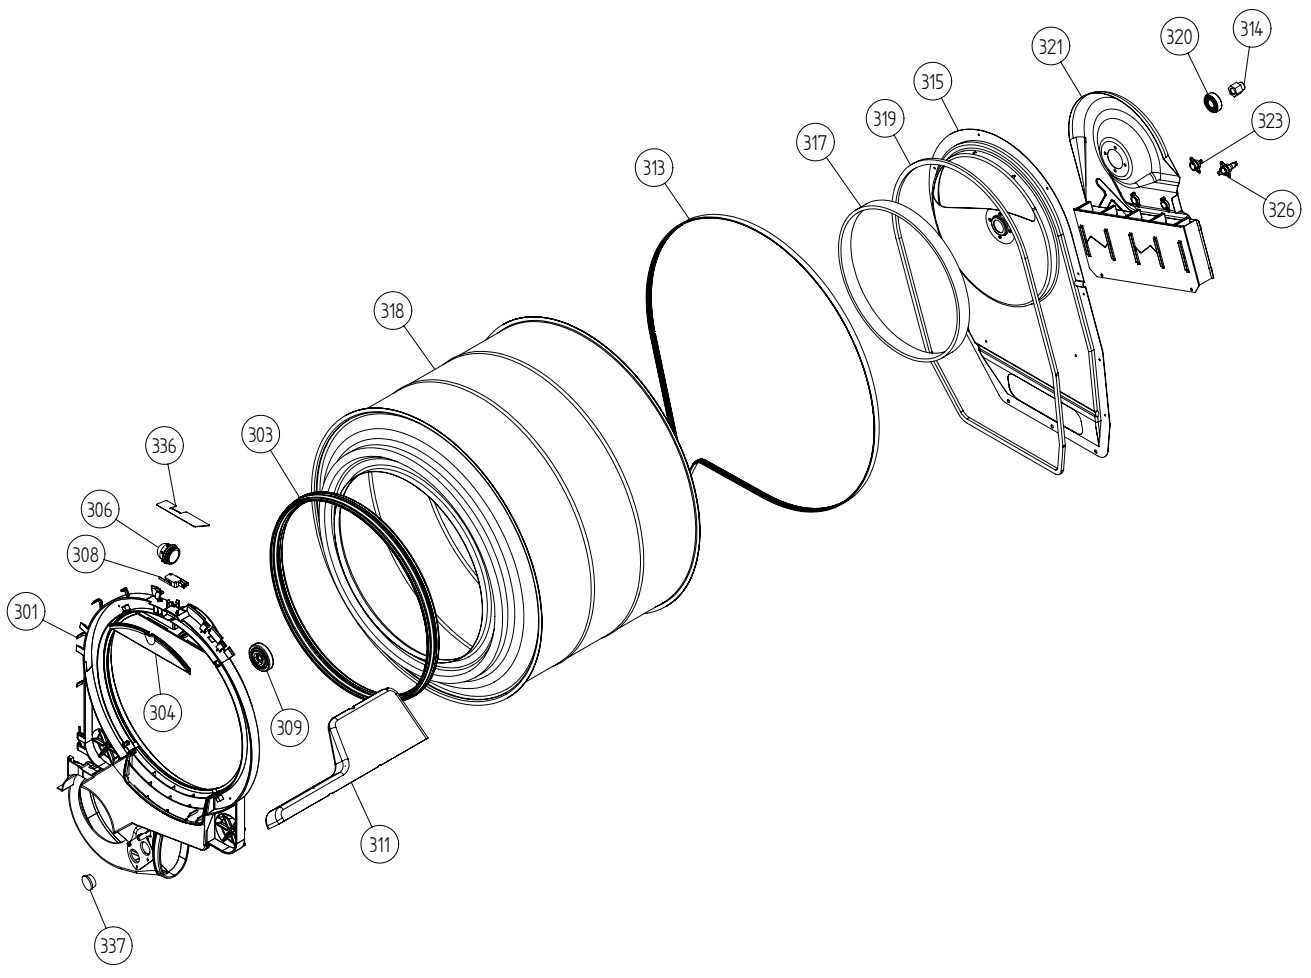

Cylinder and related parts

ASKO, T702C US - White #10770210 (TD25.1)

Pos	Spare part No.	Description	Qty	Comment
301	8801310	FRONT FRAME CPL TD25 NEW SEAL.	1 Pc's	
301	8801299	FRONT FRAME COMPL. TD20/21/25	1 Pc's	
301-a	8902066	Screw	4 Pc's	
303	8078539	FELTSEALING FRONT SAWN	1 Pc's	
303	8061821	Front Felt Seal T700	1 Pc's	
304	8061932-49	Lamp housing lid grey TD21	1 Pc's	
306	8061887	Lamp Chimney	1 Pc's	
308	8076104	DOOR SWITCH TD	1 Pc's	
309	8052622	Drum Roller Frt TD	2 Pc's	
309-a	8901337	Washer	2 Pc's	
309-b	8901193	Locking Nut	2 Pc's	
309-c	8901028	Screw	2 Pc's	
311	8052589-49	PADDLE TD	2 Pc's	
311	8052589	Paddle	2 Pc's	
311-a	8902099	Screw	5 Pc's	
313	8065710	sub to 8801267	1 Pc's	
314	8052632	Bushing Rear Drum 03/05 TD	1 Pc's	
314-a	8901130	SCREW A4-MVBF M8X40 7,9-8,0 HG	1 Pc's	
315	8076335	REAR PANEL INNER TD25	1 Pc's	
317	8064440	Felt sealing rear	1 Pc's	
318	8079449	CYLINDER COMPL. TD	1 Pc's	
318	8079493	CYLINDER COMPL. TD	1 Pc's	
319	8059712	Rubber Strip	1 Pc's	
320	8004439	Bearing Dryer Rear Panel All	1 Pc's	
321	8076226	HEATING ELEMENT 2500W TD25	1 Pc's	
323	8079200	THERMOSTAT 135C TD	1 Pc's	
326	8079737	THERMOSTAT 150C UL	1 Pc's	
336	8064187	GUARD, DOOR SWITCH	1 Pc's	
337	8076705	PLUG FOR THERMISTOR HOLE	2 Pc's