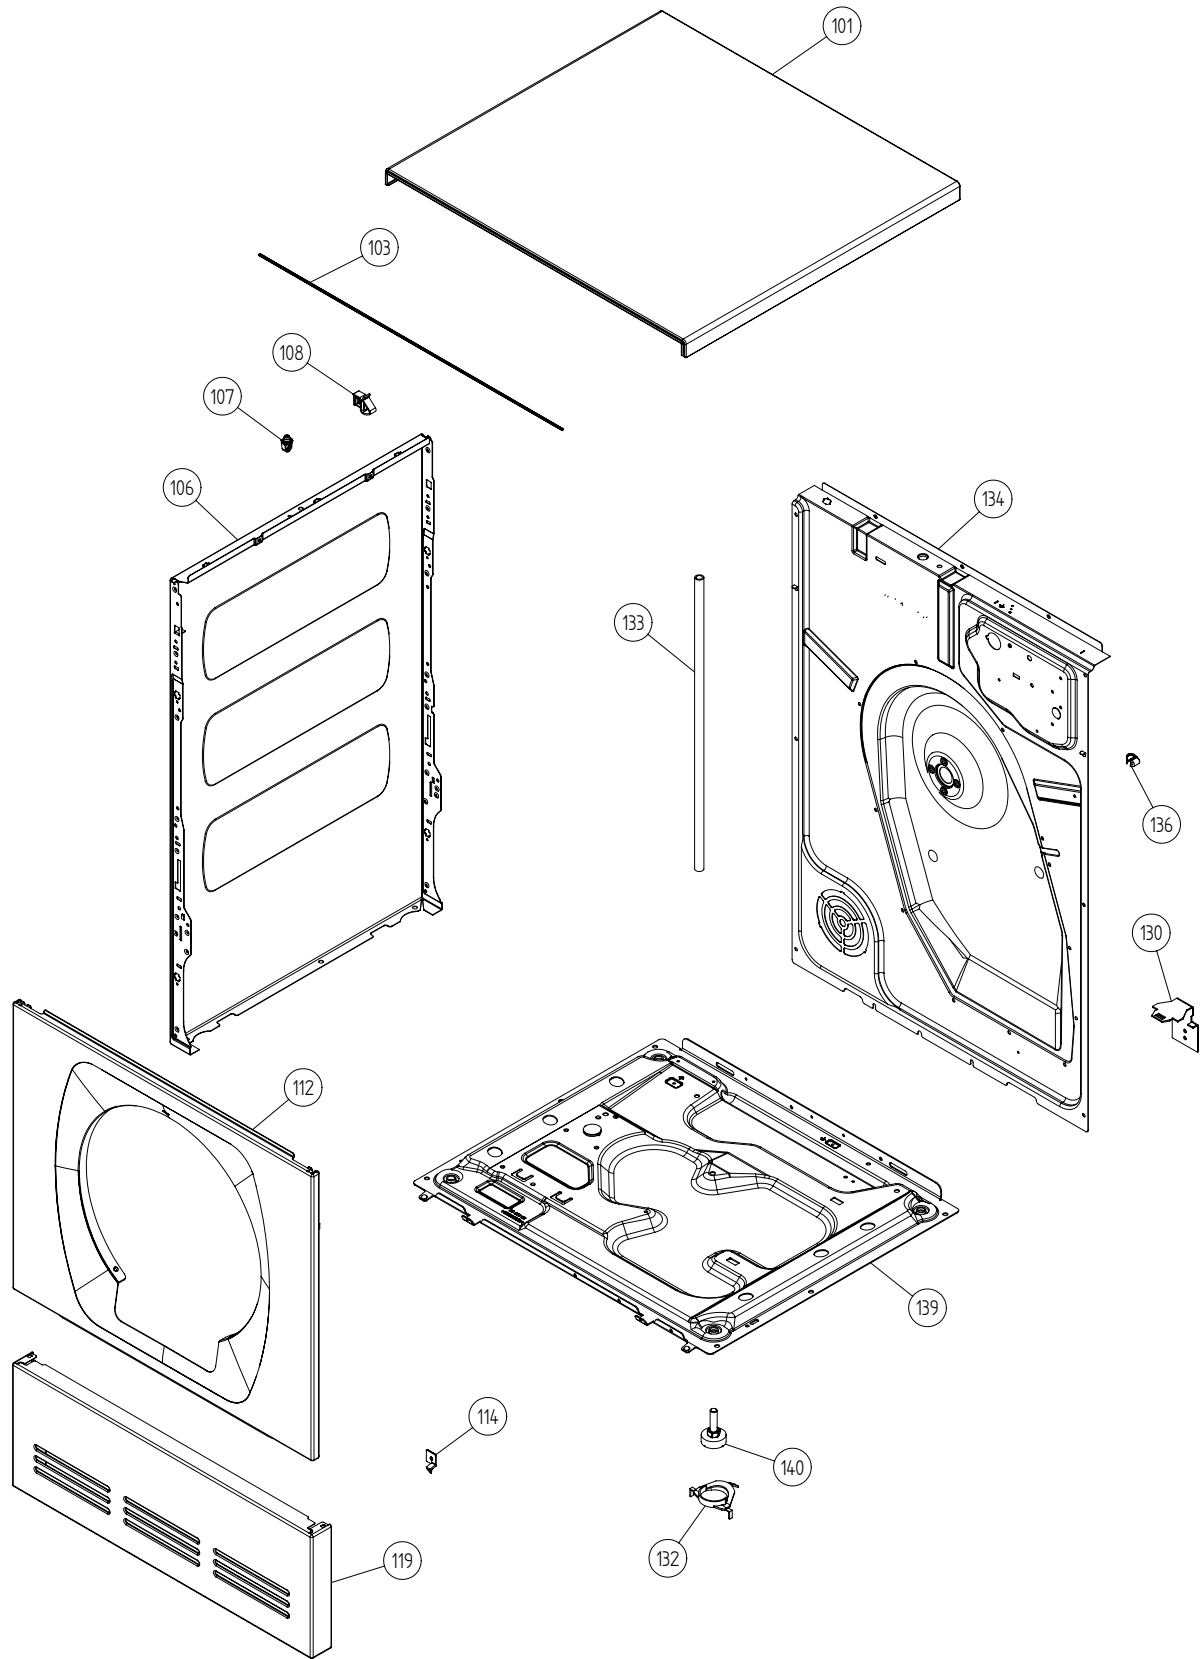

Outer Casing

ASKO, T702C US - White #10770210 (TD25.1)

Pos	Spare part No.	Description	Qty	Comment
101	8061817-0	Top White W600s T700s	1 Pc's	
101-a	8900338	Screw 20 Torx Self Tapping	3 Pc's	
101-b	8901413	Lock Washer laundry tops	2 Pc's	
103	8064062	Top Cover Strip	1 Pc's	
106	8801174-0	Side Panel Washer 600s	2 Pc's	
107	8061763	Clip Front Plate 600700s	2 Pc's	
108	8061916	CABLE HOLDER WMD20	3 Pc's	
112	8061847-0	Front Plate 700 Series	1 Pc's	
112-a	8900338	Screw 20 Torx Self Tapping	2 Pc's	
112-b	8901413	Lock Washer laundry tops	2 Pc's	
114	8064177	Hook Lower Pane	2 Pc's	
114-a	8900338	Screw 20 Torx Self Tapping	2 Pc's	
119	8801247-0	Lower Cover w/Holes	1 Pc's	
130	8053980	STACKING Bracket ALL TDs Mus	2 Pc's	
132	8064114	Holder Dryer Feet Stacking	1 Pc's	
133	8054733	Rubber Hose Accy Drain Cond	1 Pc's	
134	8076336	REAR PANEL OUTER TD25	1 Pc's	
136	8061915	Cable Holder T700	1 Pc's	
139	8061618	BASE PAN WMD20	1 Pc's	
140	8059334	Leveling Leg Comp WMD 20	4 Pc's	