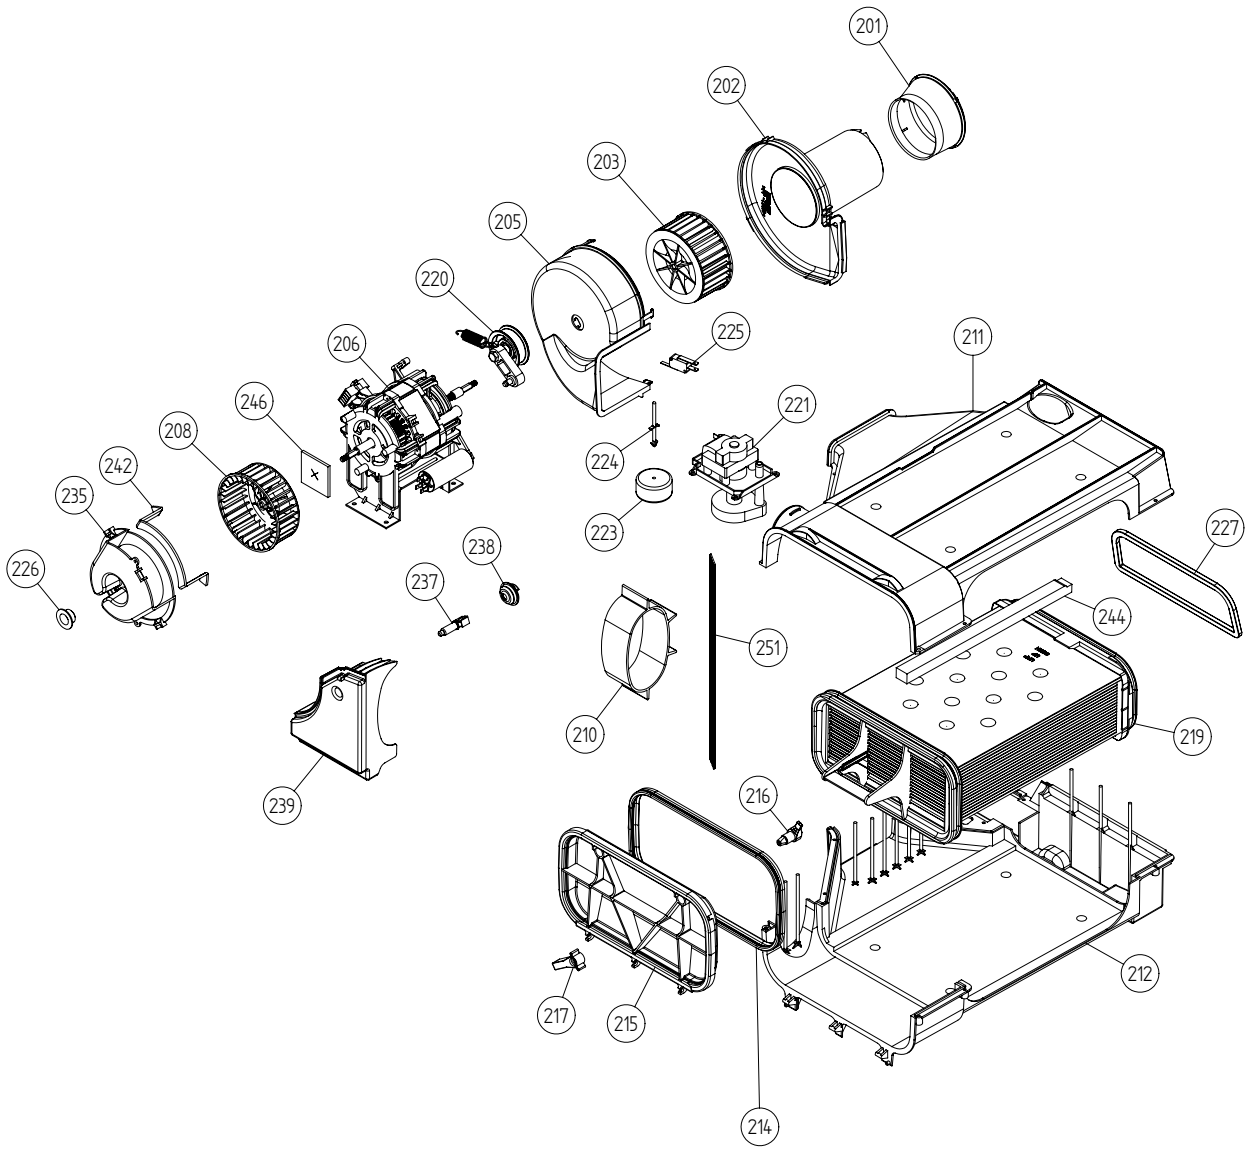

Outer Casing

ASKO, T702C US - White #10770210 (TD25.1)

Pos	Spare part No.	Description	Qty	Comment
101	8061817-0	Top White W600s T700s	1 Pc's	
101-a	8900338	Screw 20 Torx Self Tapping	3 Pc's	
101-b	8901413	Lock Washer laundry tops	2 Pc's	
103	8064062	Top Cover Strip	1 Pc's	
106	8801174-0	Side Panel Washer 600s	2 Pc's	
107	8061763	Clip Front Plate 600700s	2 Pc's	
108	8061916	CABLE HOLDER WMD20	3 Pc's	
112	8061847-0	Front Plate 700 Series	1 Pc's	
112-a	8900338	Screw 20 Torx Self Tapping	2 Pc's	
112-b	8901413	Lock Washer laundry tops	2 Pc's	
114	8064177	Hook Lower Pane	2 Pc's	
114-a	8900338	Screw 20 Torx Self Tapping	2 Pc's	
119	8801247-0	Lower Cover w/Holes	1 Pc's	
130	8053980	STACKING Bracket ALL TDs Mus	2 Pc's	
132	8064114	Holder Dryer Feet Stacking	1 Pc's	
133	8054733	Rubber Hose Accy Drain Cond	1 Pc's	
134	8076336	REAR PANEL OUTER TD25	1 Pc's	
136	8061915	Cable Holder T700	1 Pc's	
139	8061618	BASE PAN WMD20	1 Pc's	
140	8059334	Leveling Leg Comp WMD 20	4 Pc's	