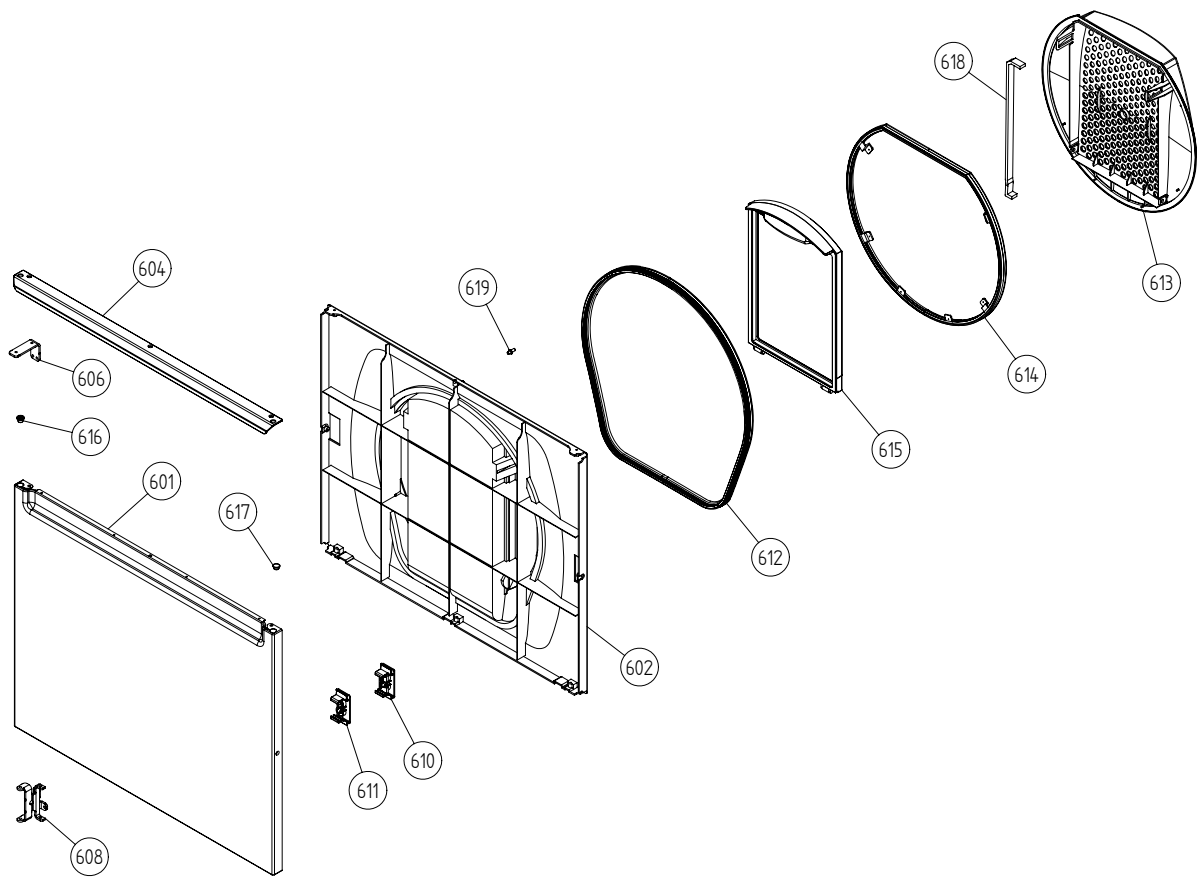

Control panel

ASKO, T702C US - White #10770210 (TD25.1)

Pos	Spare part No.	Description	Qty	Comment
401	8079342-0-UL	PANEL W.HANDLE T702C ASKO US	1 Pc's	
403	8079343	LABEL PROG.INFO. TD25A US/CA	1 Pc's	
407	8061846-0-UL	Discontinued	1 Pc's	
430	8077130	CONTROL UNIT TD25.1 UL4	1 Pc's	
431	8079279-85	PUSHBUTTONS PRINTED TD25 VAR.4	1 Pc's	
432	8076364-85	PUSHBUTTON MAINSWITCH WMD25	1 Pc's	
434	8076235	LENS START/STOP WMD25	1 Pc's	
435	8076236	LENS 8 SEGMENT WMD25	2 Pc's	
464	8077636	CABLE SET DOOR SWITCH	1 Pc's	
465	8076231	CABLE SET MOTOR,PUMP,FLOAT TD	1 Pc's	
466	8076232	CABLE SET THERMISTORS TD	1 Pc's	
467	8076229	CABLE SET HEATER TD	1 Pc's	
490	8079339	INSTRUCT. T702C ENGLISH US/CA	1 Pc's	
490	8079340	INSTRUCT. T702C FRENCH US/CA	1 Pc's	
490	8079341	INSTRUCT. T702C SPANISH US/CA	1 Pc's	

Upper Section

ASKO, T702C US - White #10770210 (TD25.1)

Pos	Spare part No.	Description	Qty	Comment
501	8076210	BEAM FRONT WMD25	1 Pc's	
501-a	8900338	Screw 20 Torx Self Tapping	2 Pc's	
501-b	8901413	Lock Washer laundry tops	2 Pc's	
501-c	8902087	Screw Plastic Housing 20 Torx	2 Pc's	
506	8054072	NIPPLE WATER HOSE	1 Pc's	
507	8054732	Rubber Hose	1 Pc's	
520	8073782	MAIN PUSH SWITCH	1 Pc's	
527	8076202	EMC-FILTER WITH INDUCTOR	1 Pc's	
527	8076225	EMC-FILTER Repl.by 8076202	1 Pc's	
527-a	8901155	Nut	1 Pc's	
527-b	8901419	Lock Washer	1 Pc's	
551	8076324	Connection box T711	1 Pc's	
552	8061033	Subs to 8061455	1 Pc's	
553	8061891	Terminal Block DryerTD 20	1 Pc's	
554	8078291	GROMMET 94793	1 Pc's	
554	8060462	Grommet	1 Pc's	
555	8060463	Lock Nut	1 Pc's	
556	8063756	Cover Terminal block T700s	1 Pc's	
556-a	8901097	Screw Terminal	1 Pc's	