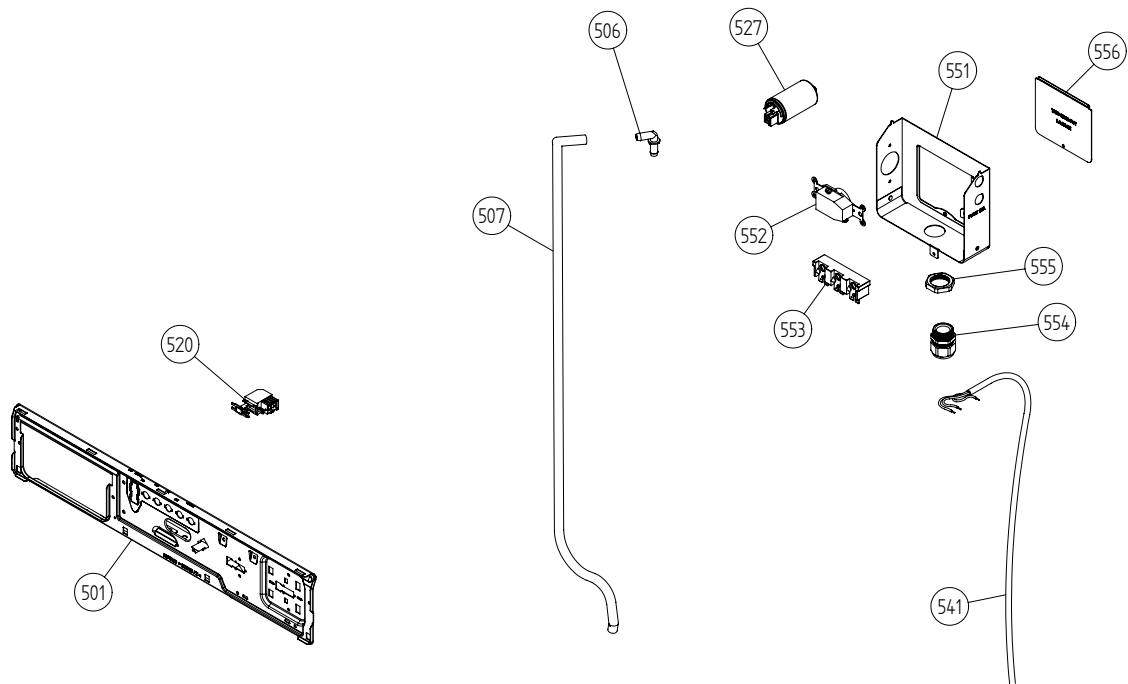

Control panel

ASKO, T702C US - White #10770210 (TD25.1)

Pos	Spare part No.	Description	Qty	Comment
401	8079342-0-UL	PANEL W.HANDLE T702C ASKO US	1 Pc's	
403	8079343	LABEL PROG.INFO. TD25A US/CA	1 Pc's	
407	8061846-0-UL	Discontinued	1 Pc's	
430	8077130	CONTROL UNIT TD25.1 UL4	1 Pc's	
431	8079279-85	PUSHBUTTONS PRINTED TD25 VAR.4	1 Pc's	
432	8076364-85	PUSHBUTTON MAINSWITCH WMD25	1 Pc's	
434	8076235	LENS START/STOP WMD25	1 Pc's	
435	8076236	LENS 8 SEGMENT WMD25	2 Pc's	
464	8077636	CABLE SET DOOR SWITCH	1 Pc's	
465	8076231	CABLE SET MOTOR,PUMP,FLOAT TD	1 Pc's	
466	8076232	CABLE SET THERMISTORS TD	1 Pc's	
467	8076229	CABLE SET HEATER TD	1 Pc's	
490	8079339	INSTRUCT. T702C ENGLISH US/CA	1 Pc's	
490	8079340	INSTRUCT. T702C FRENCH US/CA	1 Pc's	
490	8079341	INSTRUCT. T702C SPANISH US/CA	1 Pc's	

Upper Section

ASKO, T702C US - White #10770210 (TD25.1)

Pos	Spare part No.	Description	Qty	Comment
501	8076210	BEAM FRONT WMD25	1 Pc's	
501-a	8900338	Screw 20 Torx Self Tapping	2 Pc's	
501-b	8901413	Lock Washer laundry tops	2 Pc's	
501-c	8902087	Screw Plastic Housing 20 Torx	2 Pc's	
506	8054072	NIPPLE WATER HOSE	1 Pc's	
507	8054732	Rubber Hose	1 Pc's	
520	8073782	MAIN PUSH SWITCH	1 Pc's	
527	8076202	EMC-FILTER WITH INDUCTOR	1 Pc's	
527	8076225	EMC-FILTER Repl.by 8076202	1 Pc's	
527-a	8901155	Nut	1 Pc's	
527-b	8901419	Lock Washer	1 Pc's	
551	8076324	Connection box T711	1 Pc's	
552	8061033	Subs to 8061455	1 Pc's	
553	8061891	Terminal Block DryerTD 20	1 Pc's	
554	8078291	GROMMET 94793	1 Pc's	
554	8060462	Grommet	1 Pc's	
555	8060463	Lock Nut	1 Pc's	
556	8063756	Cover Terminal block T700s	1 Pc's	
556-a	8901097	Screw Terminal	1 Pc's	