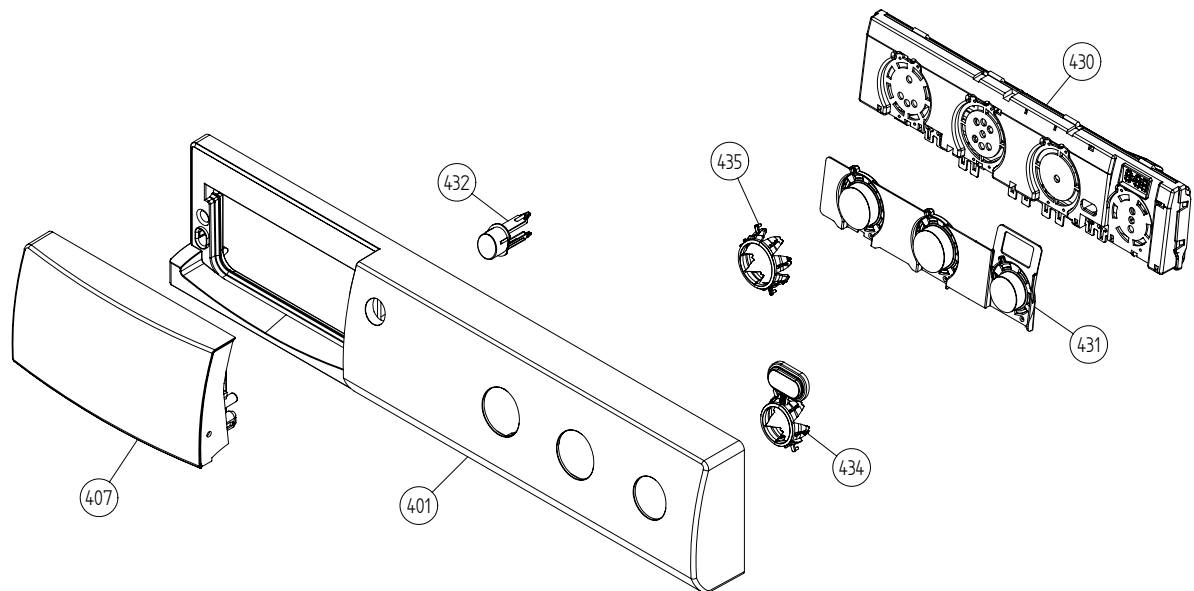

Control panel

ASKO, T702C US - White #10770210 (TD25.1)

Pos	Spare part No.	Description	Qty	Comment
401	8079342-0-UL	PANEL W.HANDLE T702C ASKO US	1 Pc's	
403	8079343	LABEL PROG.INFO. TD25A US/CA	1 Pc's	
407	8061846-0-UL	Discontinued	1 Pc's	
430	8077130	CONTROL UNIT TD25.1 UL4	1 Pc's	
431	8079279-85	PUSHBUTTONS PRINTED TD25 VAR.4	1 Pc's	
432	8076364-85	PUSHBUTTON MAINSWITCH WMD25	1 Pc's	
434	8076235	LENS START/STOP WMD25	1 Pc's	
435	8076236	LENS 8 SEGMENT WMD25	2 Pc's	
464	8077636	CABLE SET DOOR SWITCH	1 Pc's	
465	8076231	CABLE SET MOTOR,PUMP,FLOAT TD	1 Pc's	
466	8076232	CABLE SET THERMISTORS TD	1 Pc's	
467	8076229	CABLE SET HEATER TD	1 Pc's	
490	8079339	INSTRUCT. T702C ENGLISH US/CA	1 Pc's	
490	8079340	INSTRUCT. T702C FRENCH US/CA	1 Pc's	
490	8079341	INSTRUCT. T702C SPANISH US/CA	1 Pc's