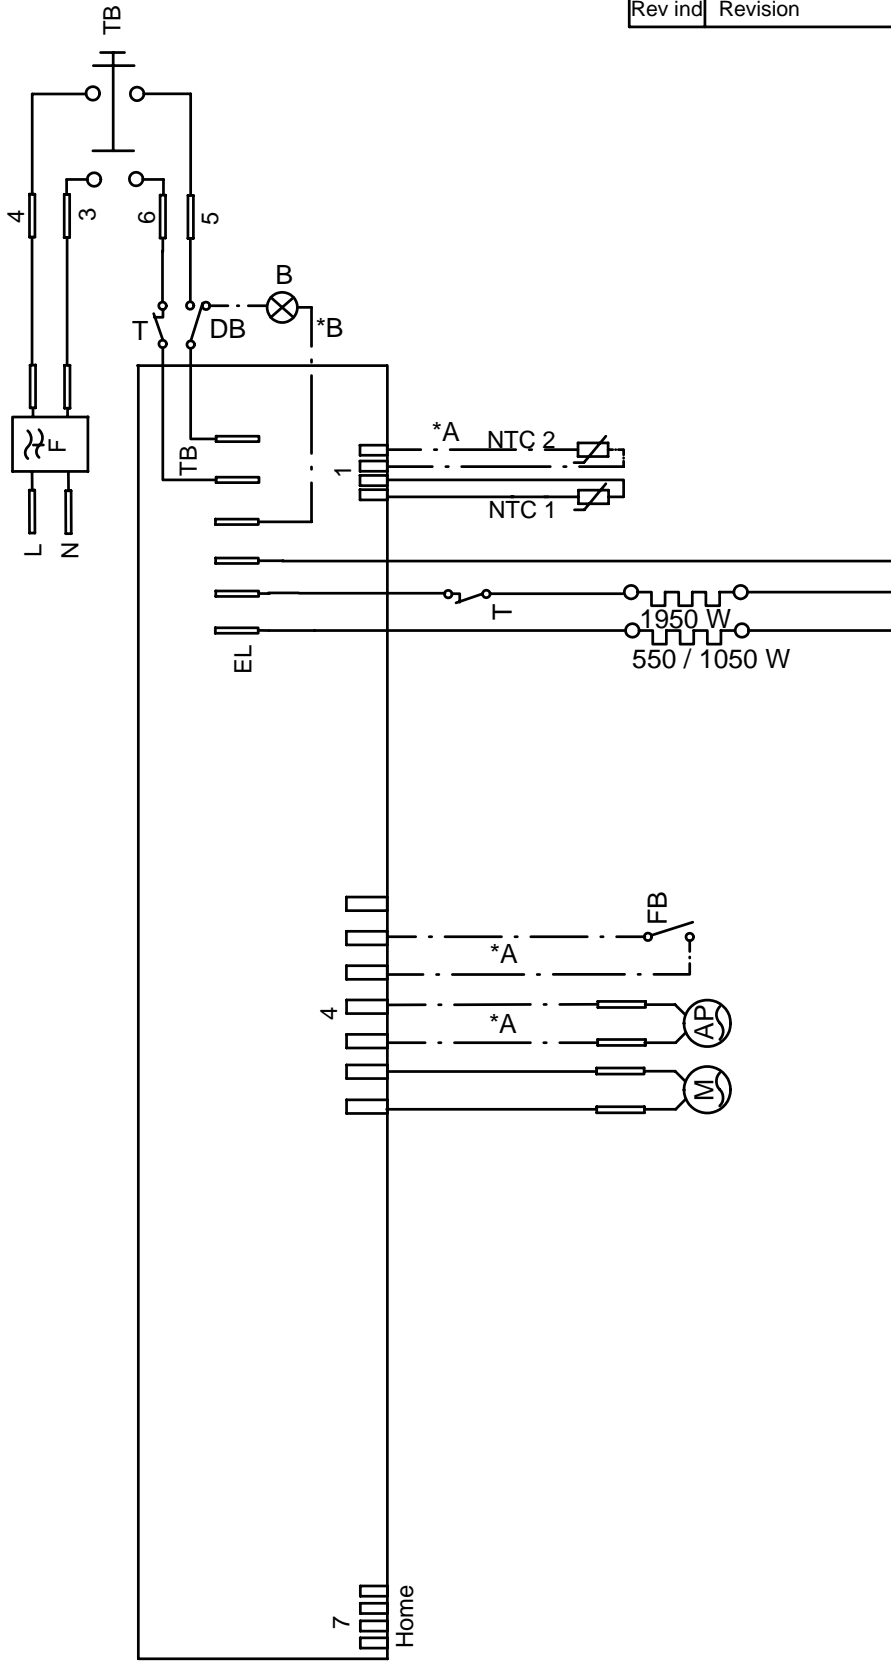

This document must not be copied without our written permission, and the contents thereof must not be imparted to a third party nor be used for any unauthorized purpose. Contraception will be prosecuted. ASKO CYLINDA AB

S:\UWVMD25\1_Tryckunderlag\Kopplingschema\8076101 Kopplingschema TD25\8076101 Circuit diagram TD25-b.dft , pema , 2005-04-12 15:50:48

1. AP: DRAIN PUMP
   - EL: HEATING ELEMENT
   - F: FILTER
   - NTC: THERMISTOR
   - TB: MAIN SWITCH
   - FB: FLOAT SWITCH
   - DO: DOOR SWITCH
   - T: THERMOSTAT
   - M: MOTOR
   - B: INTERIOR LIGHT
2. —— WIRES IN ALL MACHINES
   - - - INTERNAL CONNECTION
   - · · WIRES IN SOME MACHINES
   - *A CONDENSE DRYER
   - *B WITH INTERIOR LIGHT

Pos.	Qty	Part No.	Name of item	Material
			Dens.Kg/dm3	Dimensions, Type, etc.
			Gen.tolerance	Description(ENG) CIRCUIT DIAGRAM TD25
			Gen.tol.Angle	Description(SE) KOPPLINGSSCHEMA TD25
			Iss by Dept | Year | Week	Rev Ind | Replace
			UT | 03 | 28	b | TD25
			ASKO CYLINDA	Project TD25