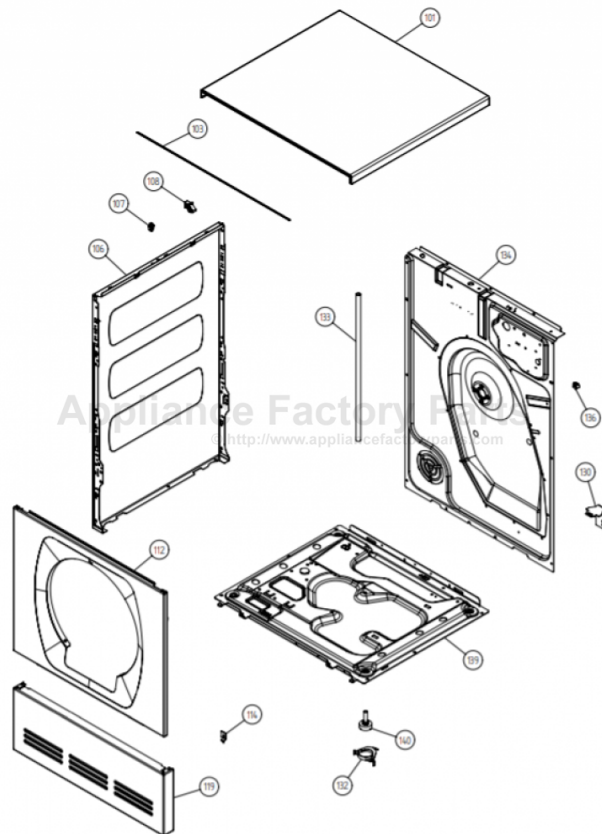

[Find Your ASKO Dryer Parts - Select From 73 Models](#)

----- Manual continues below -----