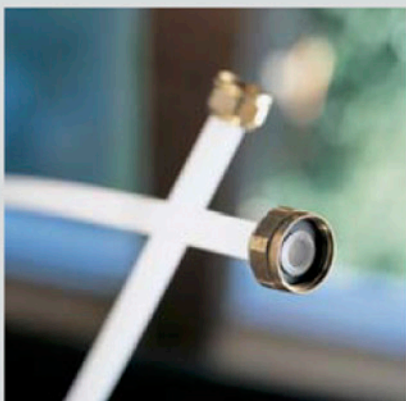

Spare Parts Catalogue

Dryers \ 700 Series
Type: TD25.1
Model: T702C US White

Prod. No: 10770210
January 9th 2007

AM Appliances Group

P.O. Box 851805 • Richardson • TX 75085-1805
789 N. Grove Road • Suite 103 • Richardson • TX 75081