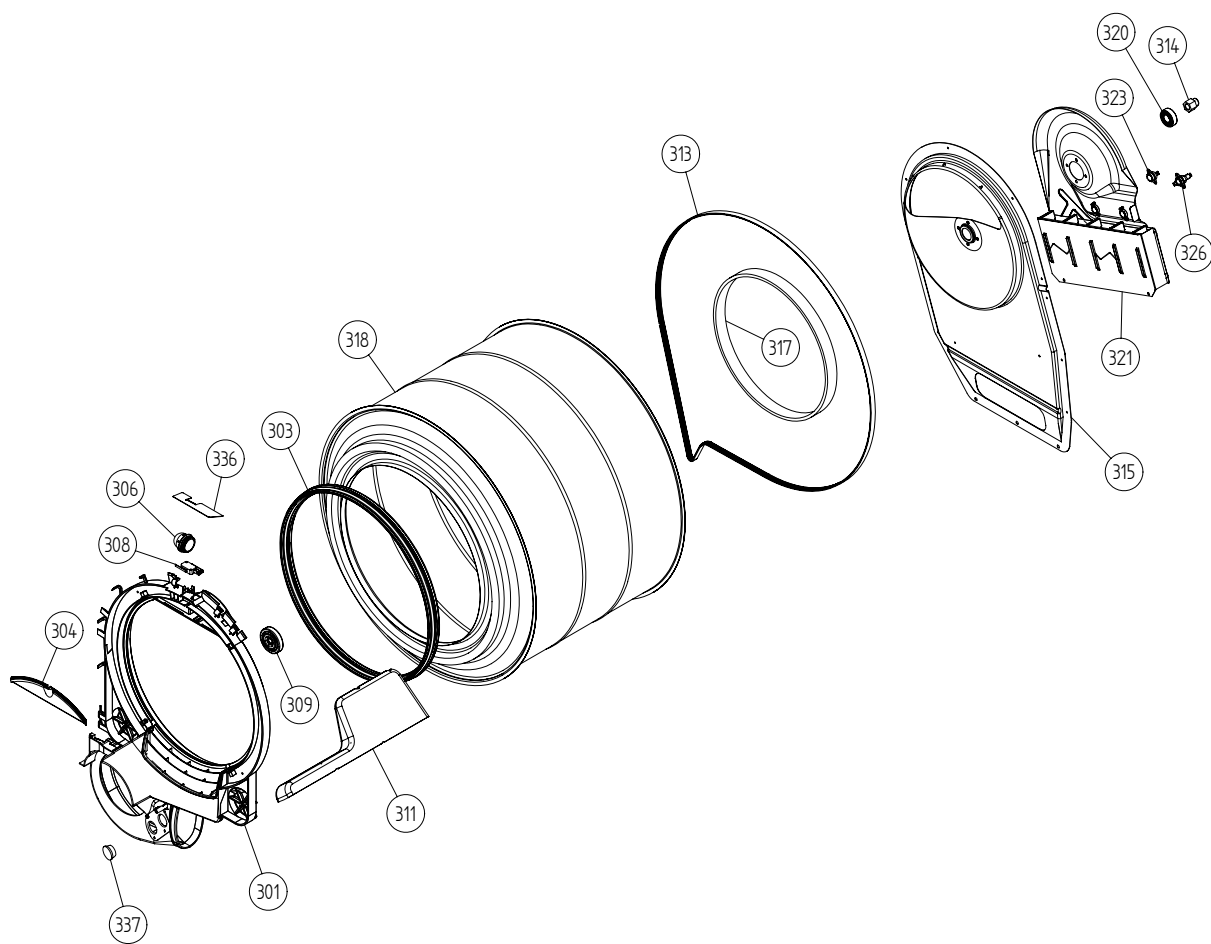

Cylinder and related parts

ASKO, T702 US - White (TD25.1)

Pos	Spare part No.	Description	Qty	Comment
301	8801310	FRONT FRAME CPL TD25 NEW SEAL.	1 Pc's	
301	8801299	FRONT FRAME COMPL. TD20/21/25	1 Pc's	
301-a	8902066	Screw	4 Pc's	
303	8078539	FELTSEALING FRONT SAWN	1 Pc's	
303	8061821	Front Felt Seal T700	1 Pc's	
304	8061932-49	Lamp housing lid grey TD21	1 Pc's	
306	8061887	Lamp Chimney	1 Pc's	
308	8076104	DOOR SWITCH TD	1 Pc's	
309	8052622	Drum Roller Frt TD	2 Pc's	
309-a	8901337	Washer	2 Pc's	
309-b	8901193	Locking Nut	2 Pc's	
309-c	8901028	Screw	2 Pc's	
311	8052589-49	PADDLE TD	2 Pc's	
311	8052589	Paddle	2 Pc's	
311-a	8902099	Screw	5 Pc's	
313	8065710	sub to 8801267	1 Pc's	
314	8052632	Bushing Rear Drum 03/05 TD	1 Pc's	
314-a	8901130	SCREW A4-MVBF M8X40 7,9-8,0 HG	1 Pc's	
315	8076335	REAR PANEL INNER TD25	1 Pc's	
317	8064440	Felt sealing rear	1 Pc's	
318	8079449	CYLINDER COMPL. TD	1 Pc's	
318	8079493	CYLINDER COMPL. TD	1 Pc's	
320	8004439	Bearing Dryer Rear Panel All	1 Pc's	
321	8076226	HEATING ELEMENT 2500W TD25	1 Pc's	
321	8076227	HEATING ELEMENT 3000W TD25	1 Pc's	
323	8079200	THERMOSTAT 135C TD	1 Pc's	
326	8079737	THERMOSTAT 150C UL	1 Pc's	
336	8064187	GUARD, DOOR SWITCH	1 Pc's	
337	8076705	PLUG FOR THERMISTOR HOLE	1 Pc's