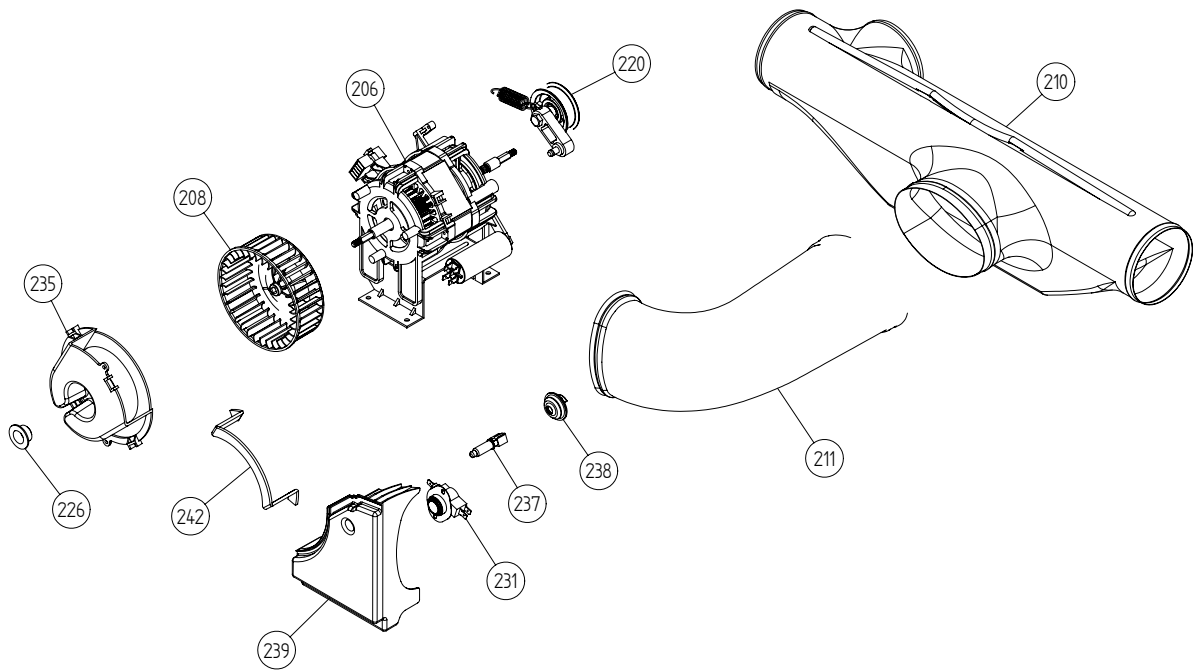

Outer Casing

ASKO, T702 US - White (TD25.1)

Pos	Spare part No.	Description	Qty	Comment
101	8061817-0	Top White W600s T700s	1 Pc's	
101-a	8900338	Screw 20 Torx Self Tapping	3 Pc's	
101-b	8901413	Lock Washer laundry tops	2 Pc's	
103	8064062	Top Cover Strip	1 Pc's	
106	8801175-0	Panels left side T700 T760	1 Pc's	
107	8061763	Clip Front Plate 600700s	2 Pc's	
108	8061916	CABLE HOLDER WMD20	3 Pc's	
112	8061847-0	Front Plate 700 Series	1 Pc's	
112-a	8900338	Screw 20 Torx Self Tapping	2 Pc's	
112-b	8901413	Lock Washer laundry tops	2 Pc's	
114	8064177	Hook Lower Pane	2 Pc's	
114-a	8900338	Screw 20 Torx Self Tapping	2 Pc's	
119	8801247-0	Lower Cover w/Holes	1 Pc's	
127	8052641	Collar Vent Exhaust TD	1 Pc's	
128	8052640-0-UL	LID EXHAUST CANAL WHITE UL4	2 Pc's	
130	8053980	STACKING Bracket ALL TDs Mus	2 Pc's	
132	8064114	Holders Dryer Feet Stacking	1 Pc's	
134	8079947	REAR PANEL OUTER PUNCHED TD25	1 Pc's	
136	8061915	Cable Holder T700	1 Pc's	
139	8061618	BASE PAN WMD20	1 Pc's	
140	8059334	Leveling Leg Comp WMD 20	4 Pc's	
141	8801176-0	Panel R Side w/Hole T700	1 Pc's	

Lower Section

ASKO, T702 US - White (TD25.1)

Pos	Spare part No.	Description	Qty	Comment
206	8061895	MOTOR COMPL. 60HZ TD20	1 Pc's	
206-a	8901969	Screw	4 Pc's	
206-b	8054268	Capacitor Dryer Motor 02/05	1 Pc's	
208	8065797	Fan impeller T711	1 Pc's	
210	8052638	TTube w/o Recirc holes	1 Pc's	
211	8052639	Exhaust Canal Bend	1 Pc's	
220	8801058	TENSION ARM Repl.by 8801214	1 Pc's	
226	8061949	Plug Fan TD700 Series	1 Pc's	
231	8065306	Dryer Thermostat	1 Pc's	
231-a	8902042	Screw Protective Cover Dryer	1 Pc's	
235	8076330-0	FAN CASING LID UL4	1 Pc's	
235-a	8902042	Screw Protective Cover Dryer	2 Pc's	
237	8076224	THERMISTOR TD25	1 Pc's	
238	8076365	GROMMET THERMISTOR	1 Pc's	
239	8077102-49	Guard Fan 700 Series	1 Pc's	
239-a	8902042	Screw Protective Cover Dryer	2 Pc's	
242	8064184	SEALING COVER FAN HOUSE	1 Pc's	