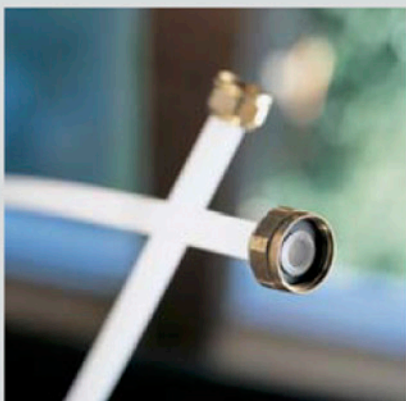

Spare Parts Catalogue

Dryers \ 700 Series
Type: TD25.1
Model: T702 US White

Prod. No: 10770200
January 9th 2007

AM Appliances Group

P.O. Box 851805 • Richardson • TX 75085-1805
789 N. Grove Road • Suite 103 • Richardson • TX 75081