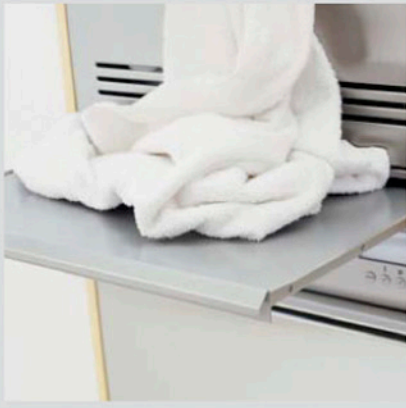

Spare Parts Catalogue

Dryers \ 700 Series
Type: TD25.1
Model: T702 US White

Prod. No: 10770200
January 9th 2007

AM Appliances Group

P.O. Box 851805 • Richardson • TX 75085-1805
789 N. Grove Road • Suite 103 • Richardson • TX 75081