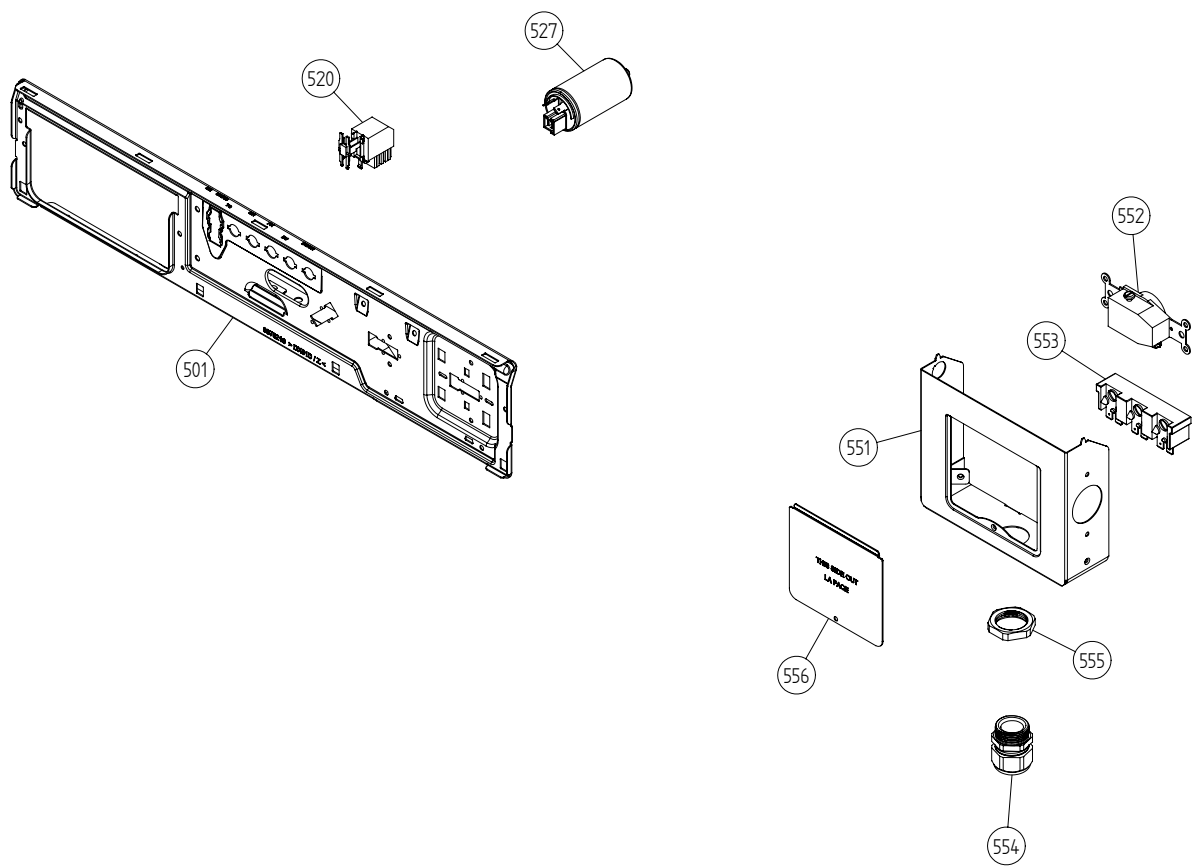

Cylinder and related parts

ASKO, T702 US - White (TD25.1)

Pos	Spare part No.	Description	Qty	Comment
301	8801310	FRONT FRAME CPL TD25 NEW SEAL.	1 Pc's	
301	8801299	FRONT FRAME COMPL. TD20/21/25	1 Pc's	
301-a	8902066	Screw	4 Pc's	
303	8078539	FELTSEALING FRONT SAWN	1 Pc's	
303	8061821	Front Felt Seal T700	1 Pc's	
304	8061932-49	Lamp housing lid grey TD21	1 Pc's	
306	8061887	Lamp Chimney	1 Pc's	
308	8076104	DOOR SWITCH TD	1 Pc's	
309	8052622	Drum Roller Frt TD	2 Pc's	
309-a	8901337	Washer	2 Pc's	
309-b	8901193	Locking Nut	2 Pc's	
309-c	8901028	Screw	2 Pc's	
311	8052589-49	PADDLE TD	2 Pc's	
311	8052589	Paddle	2 Pc's	
311-a	8902099	Screw	5 Pc's	
313	8065710	sub to 8801267	1 Pc's	
314	8052632	Bushing Rear Drum 03/05 TD	1 Pc's	
314-a	8901130	SCREW A4-MVBF M8X40 7,9-8,0 HG	1 Pc's	
315	8076335	REAR PANEL INNER TD25	1 Pc's	
317	8064440	Felt sealing rear	1 Pc's	
318	8079449	CYLINDER COMPL. TD	1 Pc's	
318	8079493	CYLINDER COMPL. TD	1 Pc's	
320	8004439	Bearing Dryer Rear Panel All	1 Pc's	
321	8076226	HEATING ELEMENT 2500W TD25	1 Pc's	
321	8076227	HEATING ELEMENT 3000W TD25	1 Pc's	
323	8079200	THERMOSTAT 135C TD	1 Pc's	
326	8079737	THERMOSTAT 150C UL	1 Pc's	
336	8064187	GUARD, DOOR SWITCH	1 Pc's	
337	8076705	PLUG FOR THERMISTOR HOLE	1 Pc's	

Upper Section

ASKO, T702 US - White (TD25.1)

Pos	Spare part No.	Description	Qty	Comment
501	8076210	BEAM FRONT WMD25	1 Pc's	
501-a	8900338	Screw 20 Torx Self Tapping	2 Pc's	
501-b	8901413	Lock Washer laundry tops	2 Pc's	
501-c	8902087	Screw Plastic Housing 20 Torx	2 Pc's	
520	8073782	MAIN PUSH SWITCH	1 Pc's	
527	8076202	EMC-FILTER WITH INDUCTOR	1 Pc's	
527-a	8901155	Nut	1 Pc's	
527-b	8901419	Lock Washer	1 Pc's	
551	8076324	Connection box T711	1 Pc's	
552	8061033	Subs to 8061455	1 Pc's	
553	8061891	Terminal Block DryerTD 20	1 Pc's	
554	8078291	GROMMET 94793	1 Pc's	
554	8060462	Grommet	1 Pc's	
555	8060463	Lock Nut	1 Pc's	
556	8063756	Cover Terminal block T700s	1 Pc's	
556-a	8901097	Screw Terminal	1 Pc's	