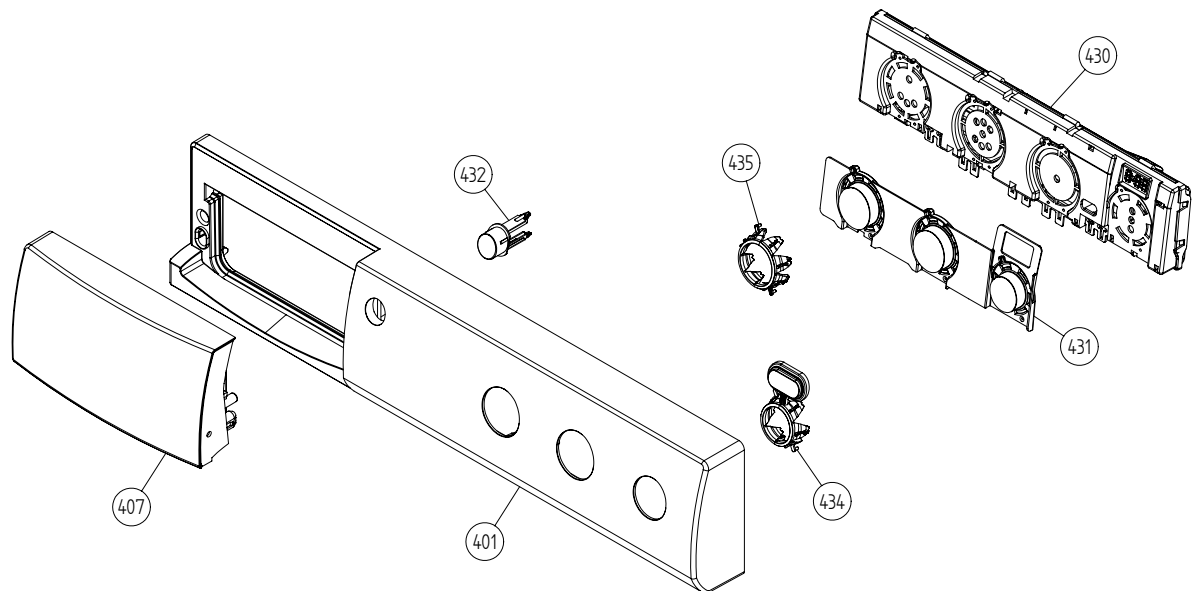

Control panel

ASKO, T702 US - White (TD25.1)

Pos	Spare part No.	Description	Qty	Comment
401	8079349-0-UL	PANEL W.HANDLE T702 ASKO US	1 Pc's	
403	8079343	LABEL PROG.INFO. TD25A US/CA	1 Pc's	
407	8061846-0-UL	Discontinued	1 Pc's	
430	8077130	CONTROL UNIT TD25.1 UL4	1 Pc's	
431	8079279-85	PUSHBUTTONS PRINTED TD25 VAR.4	1 Pc's	
432	8076364-85	PUSHBUTTON MAINSWITCH WMD25	1 Pc's	
434	8076235	LENS START/STOP WMD25	1 Pc's	
435	8076236	LENS 8 SEGMENT WMD25	2 Pc's	
460	8077371	CABLE SET MOTOR TD	1 Pc's	
461	8077520	CABLE SET POWER 3000W	1 Pc's	
462	8077521	CABLE THERMOSTAT	1 Pc's	
466	8077372	CABLE SET THERMISTOR EXHAUST	1 Pc's	
467	8076229	CABLE SET HEATER TD	1 Pc's	
490	8079346	INSTRUCT. T702 ENGLISH US/CA	1 Pc's	
490	8079347	INSTRUCT. T702 FRENCH US/CA	1 Pc's	
490	8079348	INSTRUCT. T702 SPANISH US/CA	1 Pc's