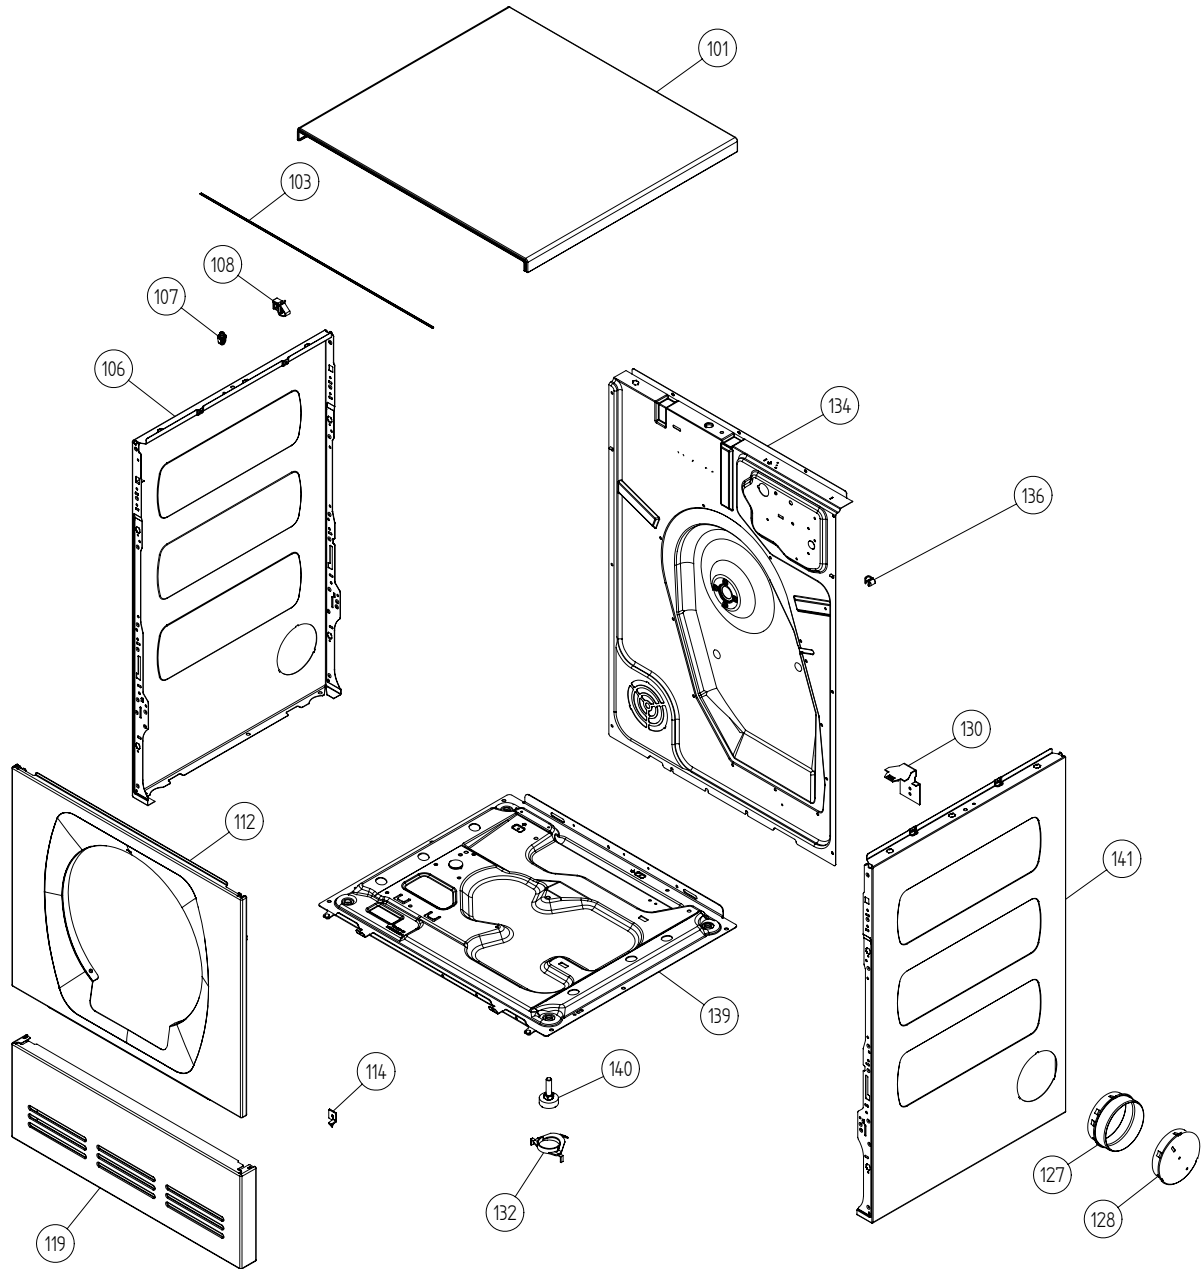

Outer Casing

ASKO, T702 US - White (TD25.1)

Pos	Spare part No.	Description	Qty	Comment
101	8061817-0	Top White W600s T700s	1 Pc's	
101-a	8900338	Screw 20 Torx Self Tapping	3 Pc's	
101-b	8901413	Lock Washer laundry tops	2 Pc's	
103	8064062	Top Cover Strip	1 Pc's	
106	8801175-0	Panels left side T700 T760	1 Pc's	
107	8061763	Clip Front Plate 600700s	2 Pc's	
108	8061916	CABLE HOLDER WMD20	3 Pc's	
112	8061847-0	Front Plate 700 Series	1 Pc's	
112-a	8900338	Screw 20 Torx Self Tapping	2 Pc's	
112-b	8901413	Lock Washer laundry tops	2 Pc's	
114	8064177	Hook Lower Pane	2 Pc's	
114-a	8900338	Screw 20 Torx Self Tapping	2 Pc's	
119	8801247-0	Lower Cover w/Holes	1 Pc's	
127	8052641	Collar Vent Exhaust TD	1 Pc's	
128	8052640-0-UL	LID EXHAUST CANAL WHITE UL4	2 Pc's	
130	8053980	STACKING Bracket ALL TDs Mus	2 Pc's	
132	8064114	Holders Dryer Feet Stacking	1 Pc's	
134	8079947	REAR PANEL OUTER PUNCHED TD25	1 Pc's	
136	8061915	Cable Holder T700	1 Pc's	
139	8061618	BASE PAN WMD20	1 Pc's	
140	8059334	Leveling Leg Comp WMD 20	4 Pc's	
141	8801176-0	Panel R Side w/Hole T700	1 Pc's	