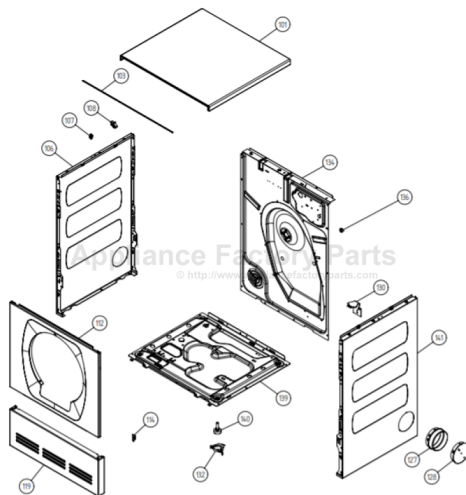

This Owner's Manual is provided and hosted by [Appliance Factory Parts](http://ApplianceFactoryParts.com).

ASKO T702WH Owner's Manual

[Shop genuine replacement parts for ASKO T702WH](#)

[Find Your ASKO Dryer Parts - Select From 73 Models](#)

Outer Casing

ASKO, T702 US - White (TD25.1)

Pos	Spare part No.	Description	Qty	Comment
101	8061817-0	Top White W600s T700s	1 Pc's	
101-a	8900338	Screw 20 Torx Self Tapping	3 Pc's	
101-b	8901413	Lock Washer laundry tops	2 Pc's	
103	8064062	Top Cover Strip	1 Pc's	
106	8801175-0	Panels left side T700 T760	1 Pc's	
107	8061763	Clip Front Plate 600700s	2 Pc's	
108	8061916	CABLE HOLDER WMD20	3 Pc's	
112	8061847-0	Front Plate 700 Series	1 Pc's	
112-a	8900338	Screw 20 Torx Self Tapping	2 Pc's	
112-b	8901413	Lock Washer laundry tops	2 Pc's	
114	8064177	Hook Lower Pane	2 Pc's	
114-a	8900338	Screw 20 Torx Self Tapping	2 Pc's	
119	8801247-0	Lower Cover w/Holes	1 Pc's	
127	8052641	Collar Vent Exhaust TD	1 Pc's	
128	8052640-0-UL	LID EXHAUST CANAL WHITE UL4	2 Pc's	
130	8053980	STACKING Bracket ALL TDs Mus	2 Pc's	
132	8064114	Holders Dryer Feet Stacking	1 Pc's	
134	8079947	REAR PANEL OUTER PUNCHED TD25	1 Pc's	
136	8061915	Cable Holder T700	1 Pc's	
139	8061618	BASE PAN WMD20	1 Pc's	
140	8059334	Leveling Leg Comp WMD 20	4 Pc's	
141	8801176-0	Panel R Side w/Hole T700	1 Pc's	