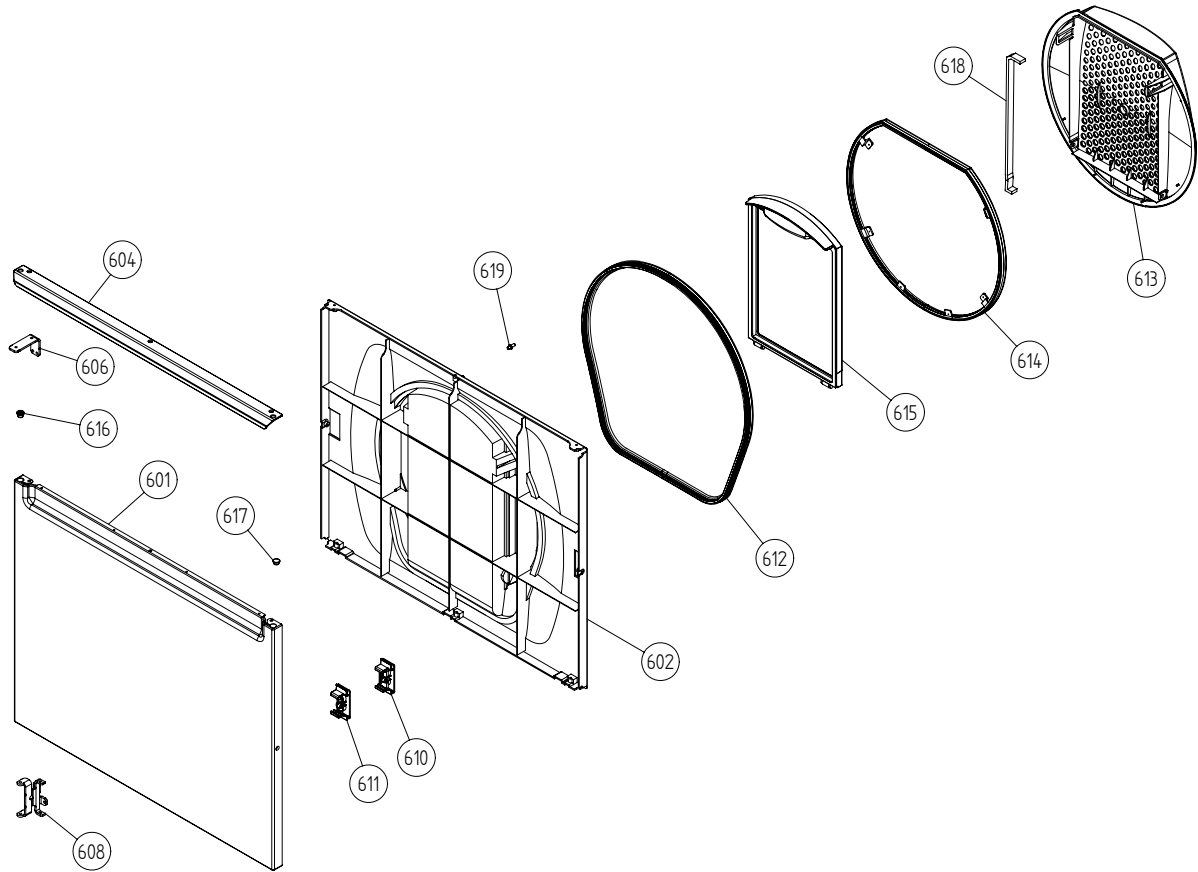

Control panel

ASKO, T702 US - White (TD25.1)

Pos	Spare part No.	Description	Qty	Comment
401	8079349-0-UL	PANEL W.HANDLE T702 ASKO US	1 Pc's	
403	8079343	LABEL PROG.INFO. TD25A US/CA	1 Pc's	
407	8061846-0-UL	Discontinued	1 Pc's	
430	8077130	CONTROL UNIT TD25.1 UL4	1 Pc's	
431	8079279-85	PUSHBUTTONS PRINTED TD25 VAR.4	1 Pc's	
432	8076364-85	PUSHBUTTON MAINSWITCH WMD25	1 Pc's	
434	8076235	LENS START/STOP WMD25	1 Pc's	
435	8076236	LENS 8 SEGMENT WMD25	2 Pc's	
460	8077371	CABLE SET MOTOR TD	1 Pc's	
461	8077520	CABLE SET POWER 3000W	1 Pc's	
462	8077521	CABLE THERMOSTAT	1 Pc's	
466	8077372	CABLE SET THERMISTOR EXHAUST	1 Pc's	
467	8076229	CABLE SET HEATER TD	1 Pc's	
490	8079346	INSTRUCT. T702 ENGLISH US/CA	1 Pc's	
490	8079347	INSTRUCT. T702 FRENCH US/CA	1 Pc's	
490	8079348	INSTRUCT. T702 SPANISH US/CA	1 Pc's	

Upper Section

ASKO, T702 US - White (TD25.1)

Pos	Spare part No.	Description	Qty	Comment
501	8076210	BEAM FRONT WMD25	1 Pc's	
501-a	8900338	Screw 20 Torx Self Tapping	2 Pc's	
501-b	8901413	Lock Washer laundry tops	2 Pc's	
501-c	8902087	Screw Plastic Housing 20 Torx	2 Pc's	
520	8073782	MAIN PUSH SWITCH	1 Pc's	
527	8076202	EMC-FILTER WITH INDUCTOR	1 Pc's	
527-a	8901155	Nut	1 Pc's	
527-b	8901419	Lock Washer	1 Pc's	
551	8076324	Connection box T711	1 Pc's	
552	8061033	Subs to 8061455	1 Pc's	
553	8061891	Terminal Block DryerTD 20	1 Pc's	
554	8078291	GROMMET 94793	1 Pc's	
554	8060462	Grommet	1 Pc's	
555	8060463	Lock Nut	1 Pc's	
556	8063756	Cover Terminal block T700s	1 Pc's	
556-a	8901097	Screw Terminal	1 Pc's	