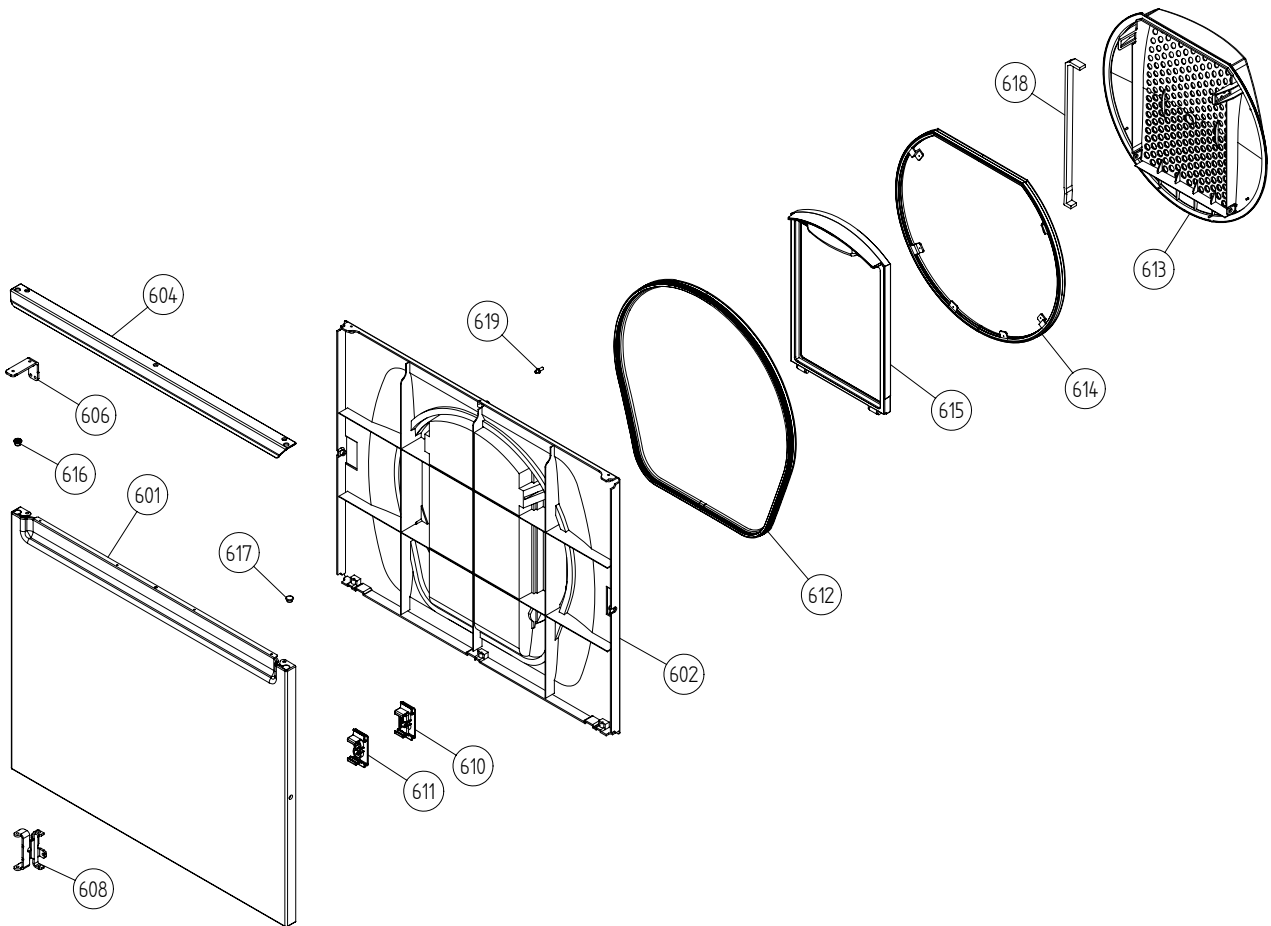

Control panel

ASKO, T711 US - White #10771110 (TD11A)

Pos	Spare part No.	Description	Qty	Comment
401	8076489-0-UL	Control Panel T711	1 Pcs	
401-a	8901591	Clip/Panel 600700s	4 Pcs	
403	8076557	Program info. label T711	1 Pcs	
407	8061846-0-UL	Discontinued	0 Pcs	
411	8061711-0	Push Buttons TNM33/44/11/22	5 Pcs	
413	8061892-0	Temp/Timer Knob 600/700s	2 Pcs	
415	8061822	Decor Lens 06 Laundry	1 Pcs	
416	8060478	Ind. Lamp 600s WM	1 Pcs	
490	8076530	INSTRUCT. TD21 ENGLISH US/CA	1 Pc's	
490	8076531	INSTRUCTIONS TD21 FRENCH US/CA	1 Pc's	
490	8076532	INSTRUCT. TD21 SPANISH US/CA	1 Pc's	
490	8076812	INSTRUCT. TD21 ENGLISH US/CA	1 Pc's	
490	8076813	INSTRUCTIONS TD21 FRENCH US/CA	1 Pc's	
490	8076814	INSTRUCT. TD21 SPANISH US/CA	1 Pc's	

Upper session

ASKO, T711 US - White #10771110 (TD11A)

Pos	Spare part No.	Description	Qty	Comment
501	8061690	Front Beam 600/700 Series	1 Pcs	
501-a	8900338	Screw 20 Torx Self Tapping	2 Pcs	
501-b	8901413	Lock Washer laundry tops	2 Pcs	
501-c	8902087	Screw Plastic Housing 20 Torx	2 Pcs	
509	8061883	Buzzer T700	1 Pcs	
509-a	8901097	Screw Terminal	1 Pcs	
511	8061931	Rotary Switch T700/720	1 Pcs	
511-a	8901097	Screw Terminal	2 Pcs	
517	8061875	Switch ON/OFF WM20	4 Pcs	
521	8061877	Start Switch T700/T720	1 Pcs	
525	8061839	Timer T700	1 Pcs	
529	8086700-1	Basic Harness	1 Pcs	
539	8061660	Terminal Block 5Pole	1 Pcs	
539-a	8901097	Screw Terminal	1 Pcs	
548	8064179	Relay 10 terminals WM	2 Pcs	
551	8076324	Connection box T711	1 Pcs	
552	8061033	Subs to 8061455	1 Pcs	
553	8061891	Terminal Block DryerTD 20	1 Pcs	
554	8060462	Grommet	1 Pcs	
555	8060463	Lock Nut	1 Pcs	
556	8063756	Cover Terminal block T700s	1 Pcs	
556-a	8901097	Screw Terminal	1 Pcs	