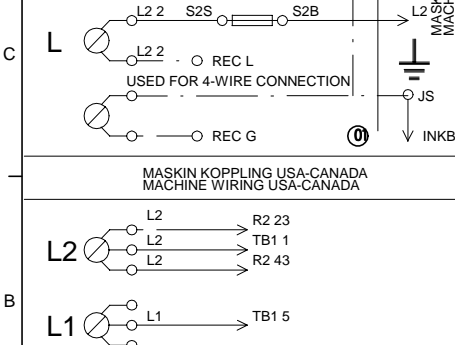

S:\UW\m2011_Tryckunderlag\Kopplingschema\8061835 TD11\8061835 TD11-02.dft , läpe , 8/30/01 9:49:32 AM

STEP NR.	START POSITION	5	10	15	20	25	30	35	40	45	50	55	60
01	COOLING 18 NEDKYLNING 18												
1	COOLING 9 NEDKYLNING 9												
2	MOTOR MOTOR												
3	MOTOR DIRECT MOTOR DIREKT												
4	BUZZER SUMMER												
5	BUZZER SUMMER												

- BO: BOTTOM BOTTEN
- MO: MOTOR
- R: RELÄ
- ELL: VÄRMEELEMENT, LÅG EFFEKT
- ELH: VÄRMEELEMENT, HÖG EFFEKT
- TM: TIMER MOTOR
- LB: DOOR SWITCH LUCKBRYTARE
- T1: THERMOSTAT (MAN O.H.)
- T2: THERMOSTAT (AUT O.H.)
- T3: THERMOSTAT (HIGH)
- T4: THERMOSTAT (LOW)
- BE: INTERNAL ILLUMINATION
- TB: TRYCKBRYTARE
- ILA: INDIKERINGSLAMPA
- REC: OUTLET WASHING-MACHINE
- INKB: MAIN TERMINAL BLOCK
- INTERNAL CONNECTION
- INTERN KOPPLING
- ALTERNATIVE WIRING
- ALTERNATIV KOPPLING

03	Changed number on TB 42 to TB 44	PS	01	41
02	Changed function TB 4	SS	01	33
01	LB2-LB4 and BU1-BU2 changed, JS added	PS	99	26
Rev ind	Revision	Appd	Year	Week

Pos.	Qty	Part No.	Name of item	Material
Material		Dens.Kg/dm3	Dimensions, Type, etc.	
Scale		Gen.tolerance	Description(ENG)	
Designed by		Gen.tol.Angle	CIRCUIT DIAGRAM TD11	
Released by		Iss by	Dept	Year
		UT	98	05
		Week	Description(SE)	
			KOPPLINGSSCHEMA TD11	
			ASKO CYLINDA	
			80 618 35	
			03	
			Rev Ind	
			Replace	
			8061835 rev:02	
			Project	

This document must not be copied without our written permission, and the contents may not be used for any unauthorized purpose. Askö Cylinda AB

A

1