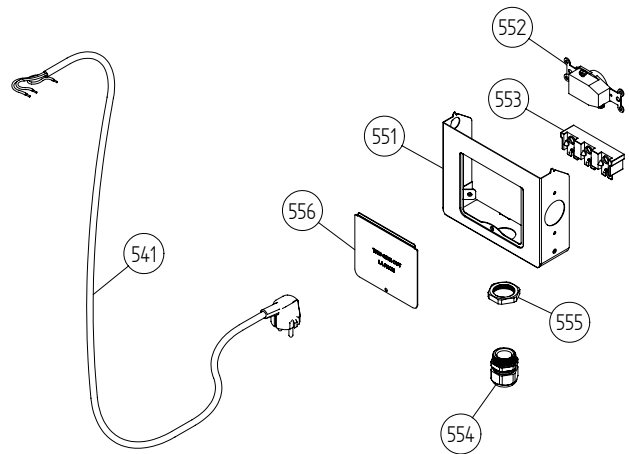

Cylinder and related parts

ASKO, T711 US - White #10771110 (TD11A)

Pos	Spare part No.	Description	Qty	Comment
301	8801216	Front frame compl. TD21	1 Pcs	
301-a	8902066	Screw	4 Pcs	
303	8061821	Front Felt Seal T700	1 Pcs	
304	8061932-49	Lamp housing lid grey TD21	1 Pcs	
306	8061887	Lamp Chimney	1 Pcs	
308	8053107	Micro Switch Dryer 03/05	1 Pcs	
309	8052622	Drum Roller Frt. TD	1 Pcs	
311	8052589	Paddle	2 Pcs	
311-a	8902099	Screw	5 Pcs	
313	8065710	Belt 700s	1 Pcs	
314	8052632	Bushing Rear Drum 03/05 TD	1 Pcs	
315	8061851	Rear Panel Inner T700	1 Pcs	
315-a	8900369	Screw T25	13 Pcs	
317	8064440	Felt sealing rear	1 Pcs	
318	8061800	Cylinder Dryer TD20 Comp.	1 Pcs	
320	8004439	Bearing Dryer Rear Panel All	1 Pcs	
321	8065796	Heating element T711	1 Pcs	
323	8064905	Atuo Reset TStat 175C / TDC	1 Pcs	
323-a	8900369	Screw T25	1 Pcs	
326	8008807	TStat 115C Auto Reset TD	1 Pcs	
326-a	8900369	Screw T25	1 Pcs	
331	8052650	Diaphragm Overheat	1 Pcs	
332	8064151	CAP OF BOLT	1 Pcs	

Upper session

ASKO, T711 US - White #10771110 (TD11A)

Pos	Spare part No.	Description	Qty	Comment
501	8061690	Front Beam 600/700 Series	1 Pcs	
501-a	8900338	Screw 20 Torx Self Tapping	2 Pcs	
501-b	8901413	Lock Washer laundry tops	2 Pcs	
501-c	8902087	Screw Plastic Housing 20 Torx	2 Pcs	
509	8061883	Buzzer T700	1 Pcs	
509-a	8901097	Screw Terminal	1 Pcs	
511	8061931	Rotary Switch T700/720	1 Pcs	
511-a	8901097	Screw Terminal	2 Pcs	
517	8061875	Switch ON/OFF WM20	4 Pcs	
521	8061877	Start Switch T700/T720	1 Pcs	
525	8061839	Timer T700	1 Pcs	
529	8086700-1	Basic Harness	1 Pcs	
539	8061660	Terminal Block 5Pole	1 Pcs	
539-a	8901097	Screw Terminal	1 Pcs	
548	8064179	Relay 10 terminals WM	2 Pcs	
551	8076324	Connection box T711	1 Pcs	
552	8061033	Subs to 8061455	1 Pcs	
553	8061891	Terminal Block DryerTD 20	1 Pcs	
554	8060462	Grommet	1 Pcs	
555	8060463	Lock Nut	1 Pcs	
556	8063756	Cover Terminal block T700s	1 Pcs	
556-a	8901097	Screw Terminal	1 Pcs	