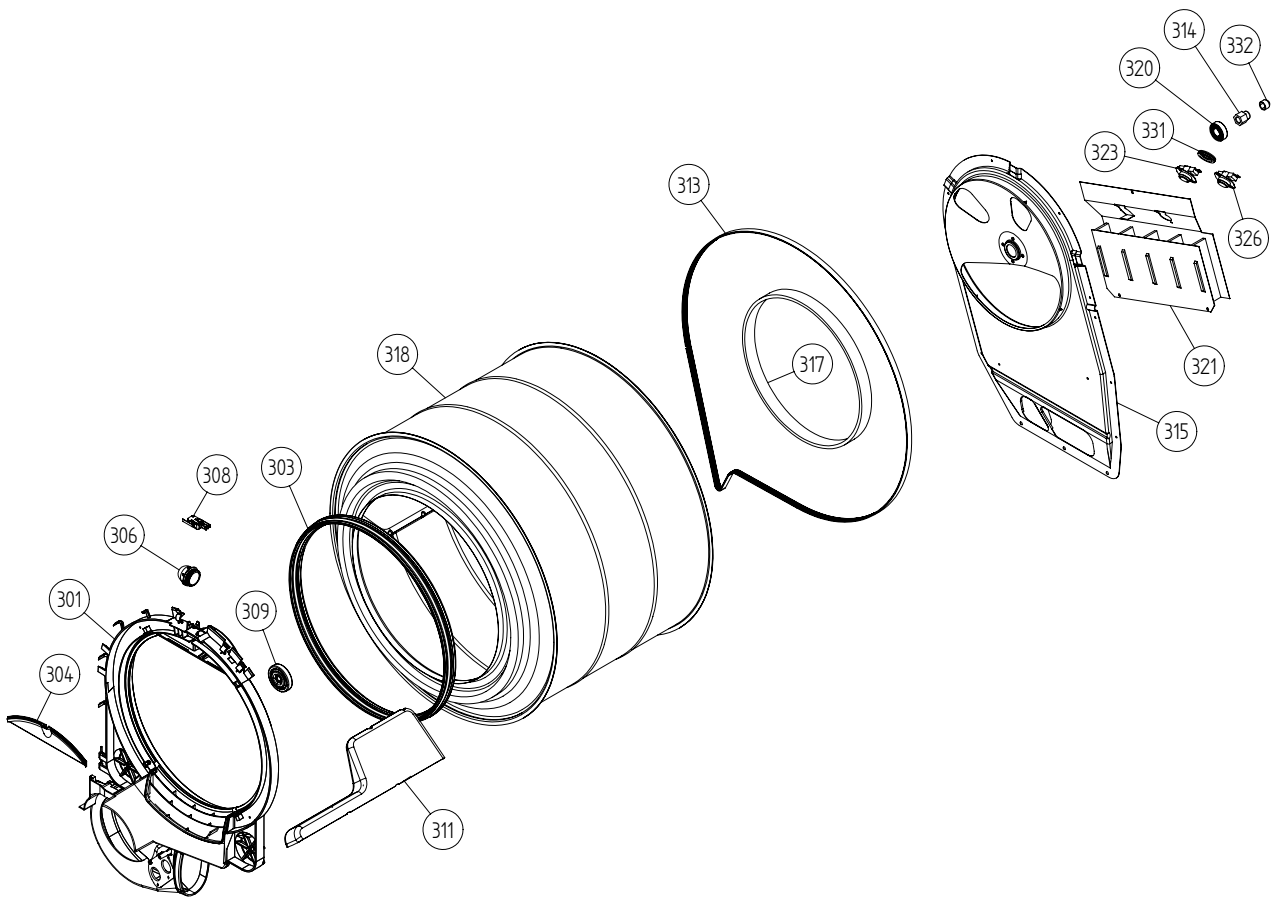

Cylinder and related parts

ASKO, T711 US - White #10771110 (TD11A)

Pos	Spare part No.	Description	Qty	Comment
301	8801216	Front frame compl. TD21	1 Pcs	
301-a	8902066	Screw	4 Pcs	
303	8061821	Front Felt Seal T700	1 Pcs	
304	8061932-49	Lamp housing lid grey TD21	1 Pcs	
306	8061887	Lamp Chimney	1 Pcs	
308	8053107	Micro Switch Dryer 03/05	1 Pcs	
309	8052622	Drum Roller Frt. TD	1 Pcs	
311	8052589	Paddle	2 Pcs	
311-a	8902099	Screw	5 Pcs	
313	8065710	Belt 700s	1 Pcs	
314	8052632	Bushing Rear Drum 03/05 TD	1 Pcs	
315	8061851	Rear Panel Inner T700	1 Pcs	
315-a	8900369	Screw T25	13 Pcs	
317	8064440	Felt sealing rear	1 Pcs	
318	8061800	Cylinder Dryer TD20 Comp.	1 Pcs	
320	8004439	Bearing Dryer Rear Panel All	1 Pcs	
321	8065796	Heating element T711	1 Pcs	
323	8064905	Atuo Reset TStat 175C / TDC	1 Pcs	
323-a	8900369	Screw T25	1 Pcs	
326	8008807	TStat 115C Auto Reset TD	1 Pcs	
326-a	8900369	Screw T25	1 Pcs	
331	8052650	Diaphragm Overheat	1 Pcs	
332	8064151	CAP OF BOLT	1 Pcs