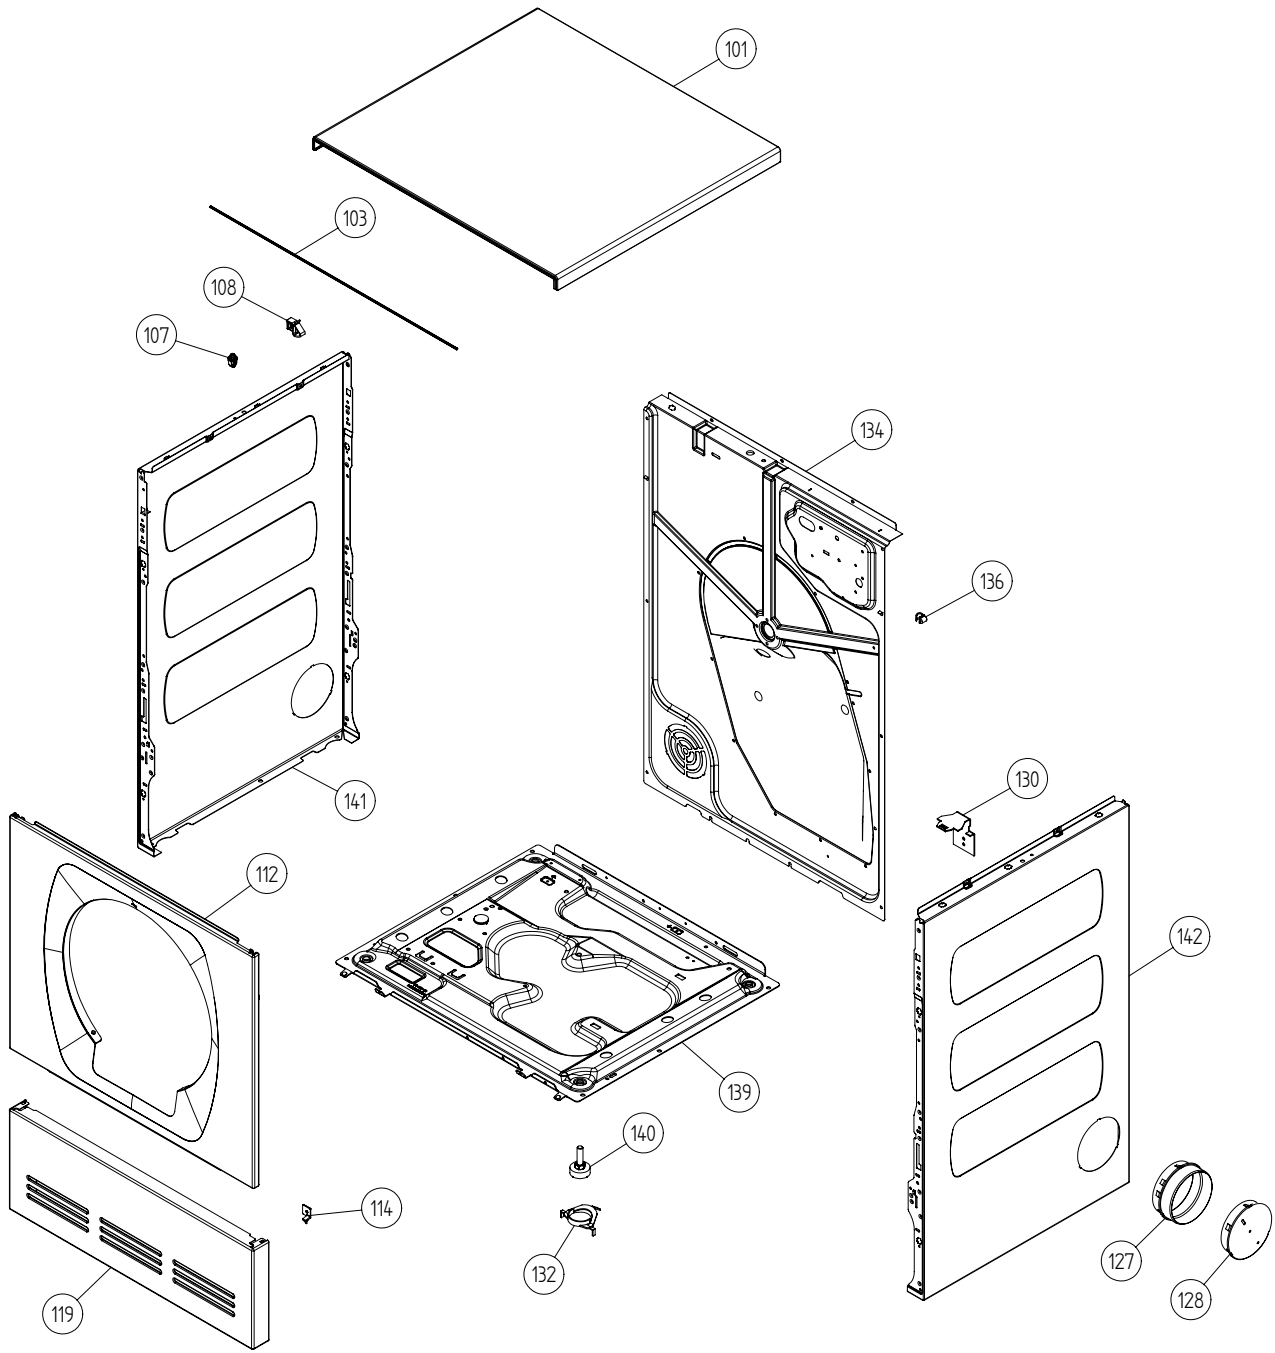

Outer casing

ASKO, T711 US - White #10771110 (TD11A)

Pos	Spare part No.	Description	Qty	Comment
101	8061817-0	Top White W600s T700s	1 Pcs	
101-a	8900338	Screw 20 Torx Self Tapping	3 Pcs	
101-b	8901413	Lock Washer laundry tops	2 Pcs	
103	8064062	Top Cover Strip	1 Pcs	
107	8061763	Clip Front Plate 600700s	2 Pcs	
108	8061916	CABLE HOLDER WMD20	3 Pcs	
112	8061847-0	Front Plate 700 Series	1 Pcs	
112-a	8900338	Screw 20 Torx Self Tapping	2 Pcs	
112-b	8901413	Lock Washer laundry tops	2 Pcs	
114	8064177	Hook Lower Pane	2 Pcs	
114-a	8900338	Screw 20 Torx Self Tapping	2 Pcs	
119	8801247-0	Lower Cover w/Holes	1 Pcs	
127	8052641	Collar Vent Exhaust TD	1 Pcs	
128	8052640-0-UL	LID EXHAUST CANAL WHITE UL4	2 Pcs	
130	8053980	STACKING Bracket ALL TDs Mus	2 Pcs	
132	8064114	Holdes Dryer Feet Stacking	1 Pcs	
134	8064196	REAR PANEL OUTER PUNCHED	1 Pcs	
134-a	8900338	Screw 20 Torx Self Tapping	10 Pcs	
136	8061915	Cable Holder T700	1 Pcs	
139	8061618	BASE PAN WMD20	1 Pcs	
140	8059334	Leveling Leg Comp. WMD 20	4 Pcs	
141	8801175-0	Panels left side T700 T760	1 Pcs	
142	8801176-0	Panel R Side w/Hole T700	1 Pcs	

Lower session**ASKO, T711 US - White #10771110 (TD11A)**

Pos	Spare part No.	Description	Qty	Comment
206	8061895	Motor Dryer 700s	1 Pcs	
206-a	8901969	Screw	4 Pcs	
206-b	8054268	Capacitor Dryer Motor 02/05	1 Pcs	
208	8065797	Fan impeller T711	1 Pcs	
210	8052638	TTube w/o Recirc holes	1 Pcs	
211	8052639	Exhaust Canal Bend	1 Pcs	
220	8801214	TENSION ARM W.BALL BEARING	1 Pcs	
226	8061949	Plug Fan TD700 Series	1 Pcs	
231	8065015	THERMOSTAT 53/42	1 Pcs	
231	8001543	TStat 60C 1303 1353 / TD701	1 Pcs	
231-a	8902042	Screw Protective Cover Dryer	1 Pcs	
235	8076330-0	FAN CASING LID UL4	1 Pcs	
235	8061899	Fan Casing Lid T700	1 Pcs	
235-a	8902042	Screw Protective Cover Dryer	2 Pcs	
239	8076948	PROTECTION FAN HOUSE ASM	1 Pcs	
239-a	8902042	Screw Protective Cover Dryer	1 Pcs	
242	8064184	SEALING COVER FAN HOUSE	1 Pcs	