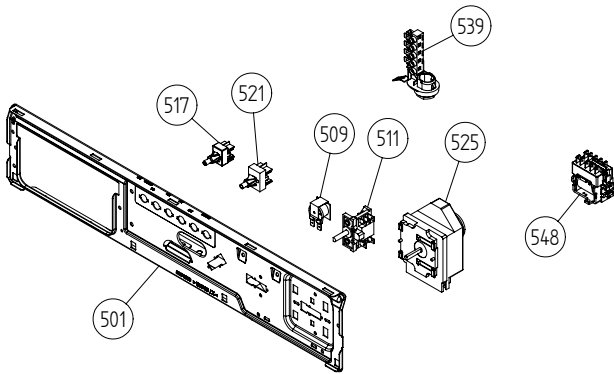

Cylinder and related parts

ASKO, T711 US - White #10771110 (TD11A)

Pos	Spare part No.	Description	Qty	Comment
301	8801216	Front frame compl. TD21	1 Pcs	
301-a	8902066	Screw	4 Pcs	
303	8061821	Front Felt Seal T700	1 Pcs	
304	8061932-49	Lamp housing lid grey TD21	1 Pcs	
306	8061887	Lamp Chimney	1 Pcs	
308	8053107	Micro Switch Dryer 03/05	1 Pcs	
309	8052622	Drum Roller Frt. TD	1 Pcs	
311	8052589	Paddle	2 Pcs	
311-a	8902099	Screw	5 Pcs	
313	8065710	Belt 700s	1 Pcs	
314	8052632	Bushing Rear Drum 03/05 TD	1 Pcs	
315	8061851	Rear Panel Inner T700	1 Pcs	
315-a	8900369	Screw T25	13 Pcs	
317	8064440	Felt sealing rear	1 Pcs	
318	8061800	Cylinder Dryer TD20 Comp.	1 Pcs	
320	8004439	Bearing Dryer Rear Panel All	1 Pcs	
321	8065796	Heating element T711	1 Pcs	
323	8064905	Atuo Reset TStat 175C / TDC	1 Pcs	
323-a	8900369	Screw T25	1 Pcs	
326	8008807	TStat 115C Auto Reset TD	1 Pcs	
326-a	8900369	Screw T25	1 Pcs	
331	8052650	Diaphragm Overheat	1 Pcs	
332	8064151	CAP OF BOLT	1 Pcs	

Control panel

ASKO, T711 US - White #10771110 (TD11A)

Pos	Spare part No.	Description	Qty	Comment
401	8076489-0-UL	Control Panel T711	1 Pcs	
401-a	8901591	Clip/Panel 600700s	4 Pcs	
403	8076557	Program info. label T711	1 Pcs	
407	8061846-0-UL	Discontinued	0 Pcs	
411	8061711-0	Push Buttons TNM33/44/11/22	5 Pcs	
413	8061892-0	Temp/Timer Knob 600/700s	2 Pcs	
415	8061822	Decor Lens 06 Laundry	1 Pcs	
416	8060478	Ind. Lamp 600s WM	1 Pcs	
490	8076530	INSTRUCT. TD21 ENGLISH US/CA	1 Pc's	
490	8076531	INSTRUCTIONS TD21 FRENCH US/CA	1 Pc's	
490	8076532	INSTRUCT. TD21 SPANISH US/CA	1 Pc's	
490	8076812	INSTRUCT. TD21 ENGLISH US/CA	1 Pc's	
490	8076813	INSTRUCTIONS TD21 FRENCH US/CA	1 Pc's	
490	8076814	INSTRUCT. TD21 SPANISH US/CA	1 Pc's	