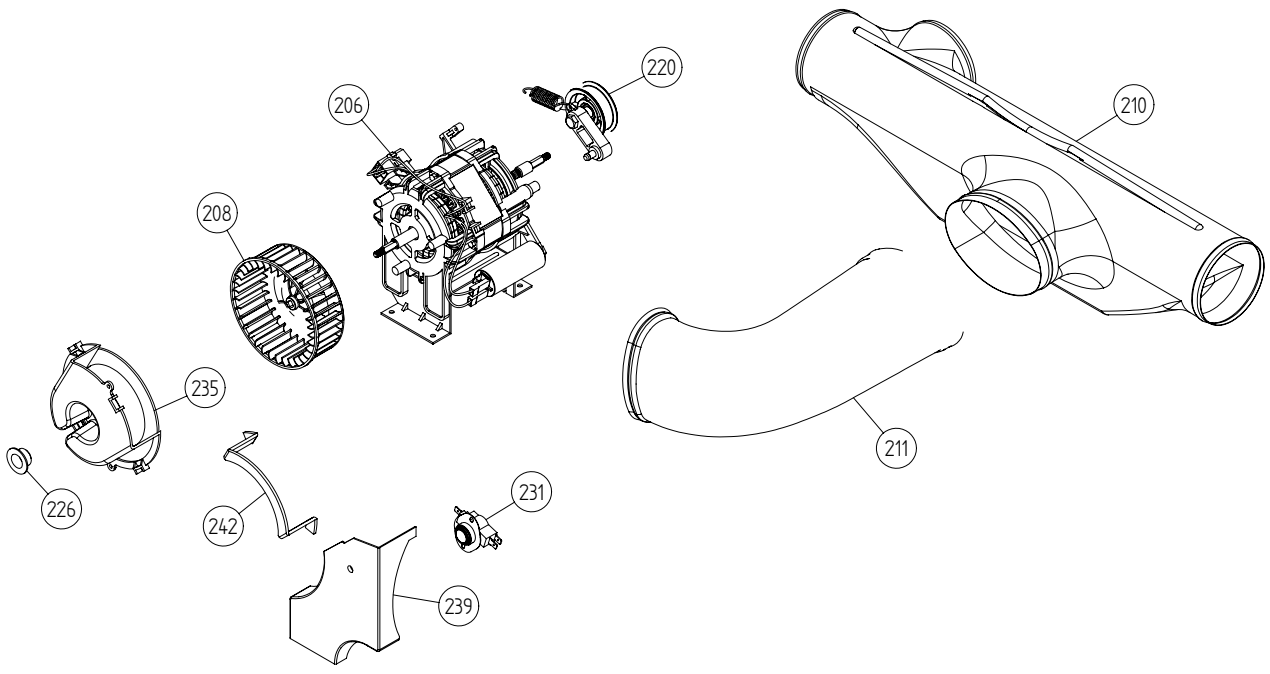

Outer casing

ASKO, T711 US - White #10771110 (TD11A)

Pos	Spare part No.	Description	Qty	Comment
101	8061817-0	Top White W600s T700s	1 Pcs	
101-a	8900338	Screw 20 Torx Self Tapping	3 Pcs	
101-b	8901413	Lock Washer laundry tops	2 Pcs	
103	8064062	Top Cover Strip	1 Pcs	
107	8061763	Clip Front Plate 600700s	2 Pcs	
108	8061916	CABLE HOLDER WMD20	3 Pcs	
112	8061847-0	Front Plate 700 Series	1 Pcs	
112-a	8900338	Screw 20 Torx Self Tapping	2 Pcs	
112-b	8901413	Lock Washer laundry tops	2 Pcs	
114	8064177	Hook Lower Pane	2 Pcs	
114-a	8900338	Screw 20 Torx Self Tapping	2 Pcs	
119	8801247-0	Lower Cover w/Holes	1 Pcs	
127	8052641	Collar Vent Exhaust TD	1 Pcs	
128	8052640-0-UL	LID EXHAUST CANAL WHITE UL4	2 Pcs	
130	8053980	STACKING Bracket ALL TDs Mus	2 Pcs	
132	8064114	Holdes Dryer Feet Stacking	1 Pcs	
134	8064196	REAR PANEL OUTER PUNCHED	1 Pcs	
134-a	8900338	Screw 20 Torx Self Tapping	10 Pcs	
136	8061915	Cable Holder T700	1 Pcs	
139	8061618	BASE PAN WMD20	1 Pcs	
140	8059334	Leveling Leg Comp. WMD 20	4 Pcs	
141	8801175-0	Panels left side T700 T760	1 Pcs	
142	8801176-0	Panel R Side w/Hole T700	1 Pcs	

Lower session**ASKO, T711 US - White #10771110 (TD11A)**

Pos	Spare part No.	Description	Qty	Comment
206	8061895	Motor Dryer 700s	1 Pcs	
206-a	8901969	Screw	4 Pcs	
206-b	8054268	Capacitor Dryer Motor 02/05	1 Pcs	
208	8065797	Fan impeller T711	1 Pcs	
210	8052638	TTube w/o Recirc holes	1 Pcs	
211	8052639	Exhaust Canal Bend	1 Pcs	
220	8801214	TENSION ARM W.BALL BEARING	1 Pcs	
226	8061949	Plug Fan TD700 Series	1 Pcs	
231	8065015	THERMOSTAT 53/42	1 Pcs	
231	8001543	TStat 60C 1303 1353 / TD701	1 Pcs	
231-a	8902042	Screw Protective Cover Dryer	1 Pcs	
235	8076330-0	FAN CASING LID UL4	1 Pcs	
235	8061899	Fan Casing Lid T700	1 Pcs	
235-a	8902042	Screw Protective Cover Dryer	2 Pcs	
239	8076948	PROTECTION FAN HOUSE ASM	1 Pcs	
239-a	8902042	Screw Protective Cover Dryer	1 Pcs	
242	8064184	SEALING COVER FAN HOUSE	1 Pcs	