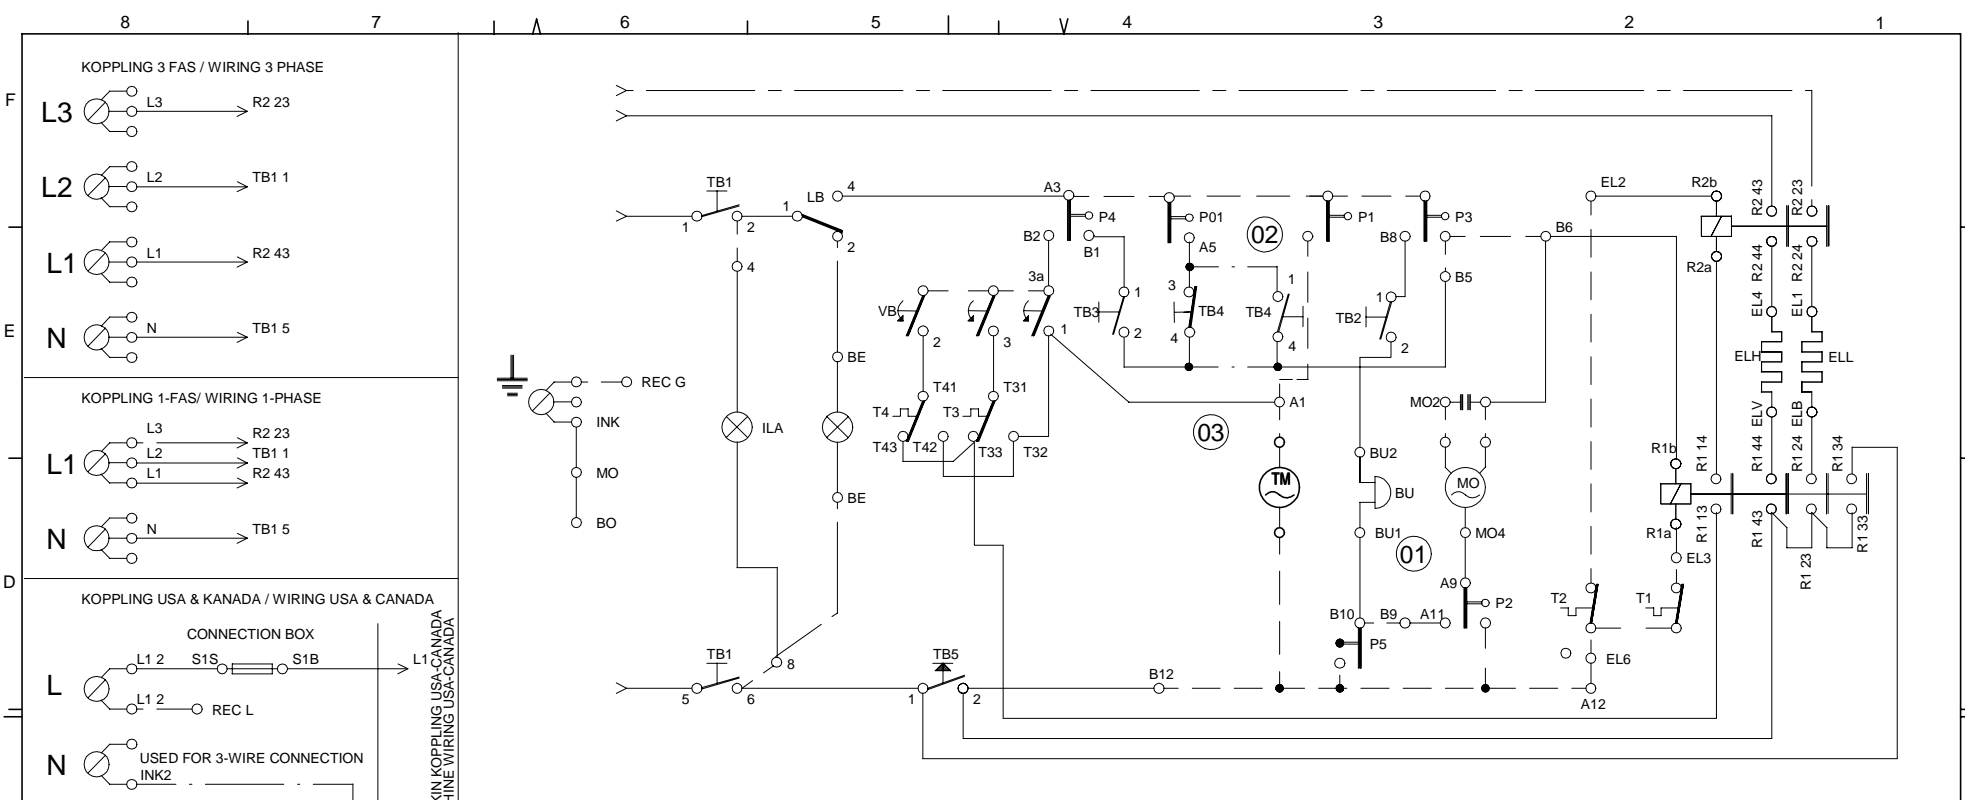

S:\UW\m2011_Tryckunderlag\Kopplingschema\8061835 TD11\8061835 TD11-02.dft , läpe , 8/30/01 9:49:32 AM

STEP NR.	START POSITION	5	10	15	20	25	30	35	40	45	50	55	60
01	COOLING 18 NEDKYLNING 18												
1	COOLING 9 NEDKYLNING 9												
2	MOTOR MOTOR												
3	MOTOR DIRECT MOTOR DIREKT												
4	BUZZER SUMMER												
5	BUZZER SUMMER												

- BO: BOTTOM BOTTEN
- MO: MOTOR
- R: RELÄ
- ELL: VÄRMEELEMENT, LÅG EFFEKT
- ELH: VÄRMEELEMENT, HÖG EFFEKT
- TM: TIMER MOTOR
- LB: DOOR SWITCH LUCKBRYTARE
- T1: THERMOSTAT (MAN O.H.)
- T2: THERMOSTAT (AUT O.H.)
- T3: THERMOSTAT (HIGH)
- T4: THERMOSTAT (LOW)
- BE: INTERNAL ILLUMINATION
- TB: TRYCKBRYTARE
- ILA: INDIKERINGSLAMPA
- REC: OUTLET WASHING-MACHINE
- INKB: MAIN TERMINAL BLOCK
- INTERNAL CONNECTION
- INTERN KOPPLING
- ALTERNATIVE WIRING
- ALTERNATIV KOPPLING

03	Changed number on TB 42 to TB 44	PS	01	41
02	Changed function TB 4	SS	01	33
01	LB2-LB4 and BU1-BU2 changed, JS added	PS	99	26
Rev ind	Revision	Appd	Year	Week

Pos.	Qty	Part No.	Name of item	Material
Material		Dens.Kg/dm3	Dimensions, Type, etc.	
Scale		Gen.tolerance	Description(ENG)	
Designed by		Gen.tol.Angle	CIRCUIT DIAGRAM TD11	
Released by		Iss by	Dept	Year
		UT	98	05
		Week	Description(SE)	
			KOPPLINGSSCHEMA TD11	
			ASKO CYLINDA	
			80 618 35	
			03	
			Rev Ind	
			Replace	
			8061835 rev:02	
			Project	

This document must not be copied without our written permission, and the contents may not be used for any unauthorized purpose. Askö Cylinda AB

A

1