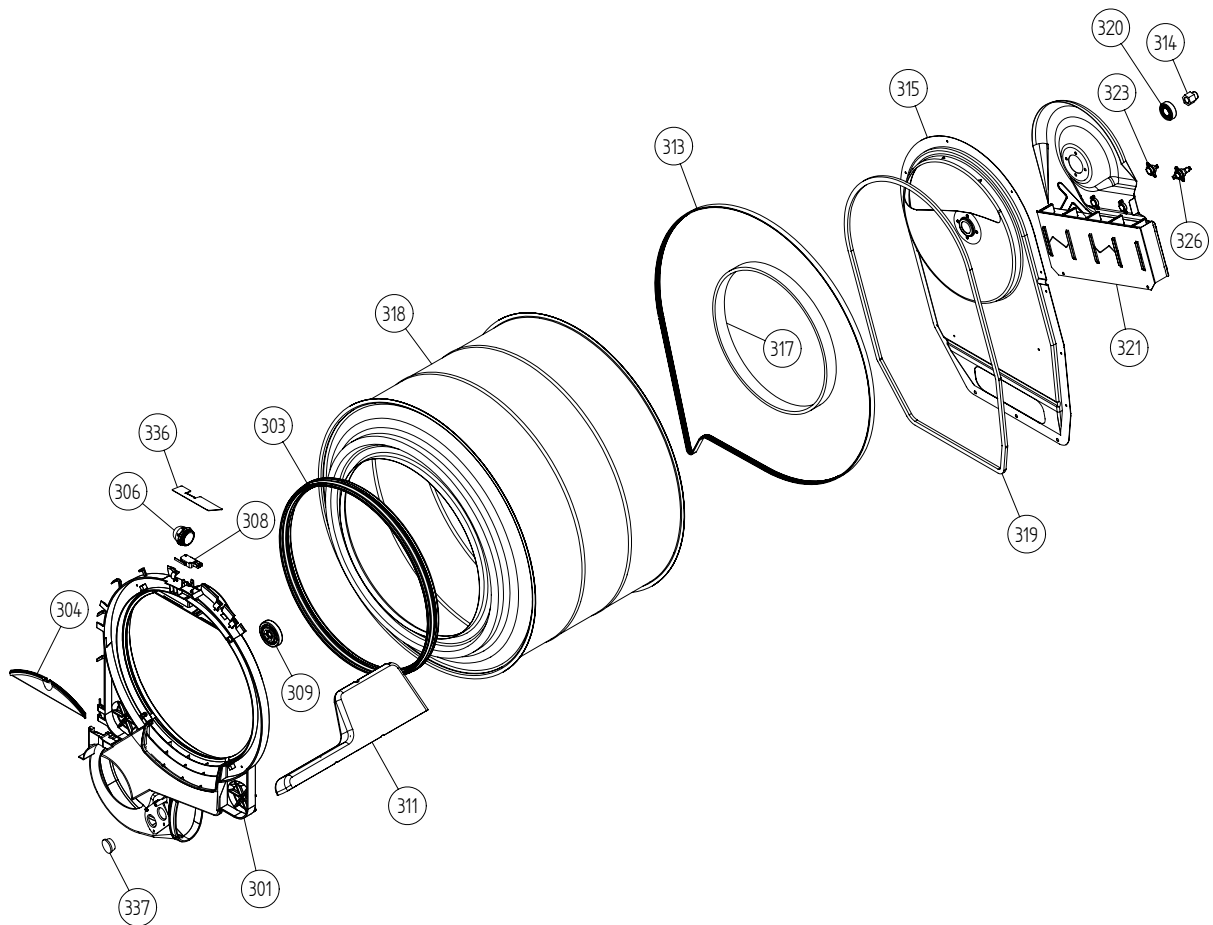

Cylinder and related parts

ASKO, T712C US - Titanium (TD25.3)

Pos	Spare part No.	Description	Qty	Comment
301	8801310	FRONT FRAME CPL TD25 NEW SEAL.	1 Pc's	
301	8801299	FRONT FRAME COMPL. TD20/21/25	1 Pc's	
301-a	8902066	Screw	4 Pc's	
303	8078539	FELTSEALING FRONT SAWN	1 Pc's	
303	8061821	Front Felt Seal T700	1 Pc's	
304	8061932-49	Lamp housing lid grey TD21	1 Pc's	
306	8061887	Lamp Chimney	1 Pc's	
308	8076104	DOOR SWITCH TD	1 Pc's	
309	8052622	Drum Roller Frt TD	2 Pc's	
309-a	8901337	Washer	2 Pc's	
309-b	8901193	Locking Nut	2 Pc's	
309-c	8901028	Screw	2 Pc's	
311	8052589-49	PADDLE TD	2 Pc's	
311	8052589	Paddle	2 Pc's	
311-a	8902099	Screw	5 Pc's	
313	8065710	sub to 8801267	1 Pc's	
314	8052632	Bushing Rear Drum 03/05 TD	1 Pc's	
314-a	8901130	SCREW A4-MVBF M8X40 7,9-8,0 HG	1 Pc's	
315	8076335	REAR PANEL INNER TD25	1 Pc's	
317	8064440	Felt sealing rear	1 Pc's	
318	8079449	CYLINDER COMPL. TD	1 Pc's	
318	8079493	CYLINDER COMPL. TD	1 Pc's	
319	8059712	Rubber Strip	1 Pc's	
320	8004439	Bearing Dryer Rear Panel All	1 Pc's	
321	8076226	HEATING ELEMENT 2500W TD25	1 Pc's	
323	8079200	THERMOSTAT 135C TD	1 Pc's	
326	8079737	THERMOSTAT 150C UL	1 Pc's	
336	8064187	GUARD, DOOR SWITCH	1 Pc's	
337	8076705	PLUG FOR THERMISTOR HOLE	2 Pc's