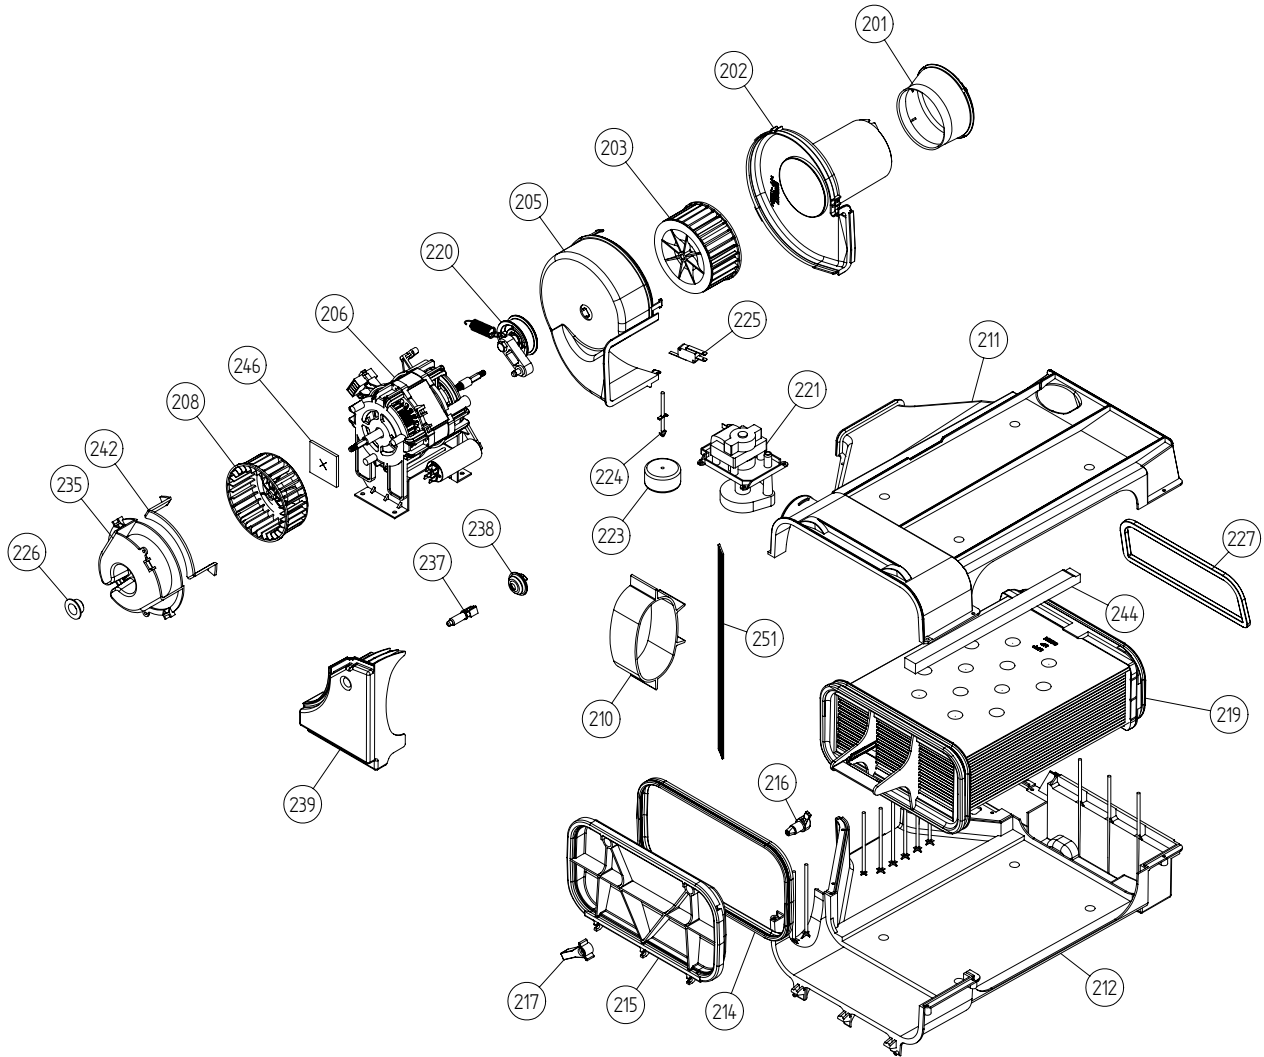

Outer Casing

ASKO, T712C US - Titanium (TD25.3)

Pos	Spare part No.	Description	Qty	Comment
101	8061817-81	Top WM50 titanium	1 Pc's	
101-a	8900338	Screw 20 Torx Self Tapping	3 Pc's	
101-b	8901413	Lock Washer laundry tops	2 Pc's	
103	8064062	Top Cover Strip	1 Pc's	
106	8801174-81	Side WM50 titanium	2 Pc's	
107	8061763	Clip Front Plate 600700s	2 Pc's	
108	8061916	CABLE HOLDER WMD20	2 Pc's	
112	8061847-81	Front plate TD20 Titanium	1 Pc's	
112-a	8900338	Screw 20 Torx Self Tapping	2 Pc's	
112-b	8901413	Lock Washer laundry tops	2 Pc's	
114	8064177	Hook Lower Pane	2 Pc's	
114-a	8900338	Screw 20 Torx Self Tapping	2 Pc's	
119	8801247-81	Lower Cover Compl W/Clips	1 Pc's	
130	8053980	STACKING Bracket ALL TDs Mus	2 Pc's	
132	8064114	Holder Dryer Feet Stacking	1 Pc's	
133	8054733	Rubber Hose Accy Drain Cond	1 Pc's	
134	8076336	REAR PANEL OUTER TD25	1 Pc's	
136	8061915	Cable Holder T700	1 Pc's	
139	8061618	BASE PAN WMD20	1 Pc's	
140	8059334	Leveling Leg Comp WMD 20	4 Pc's	