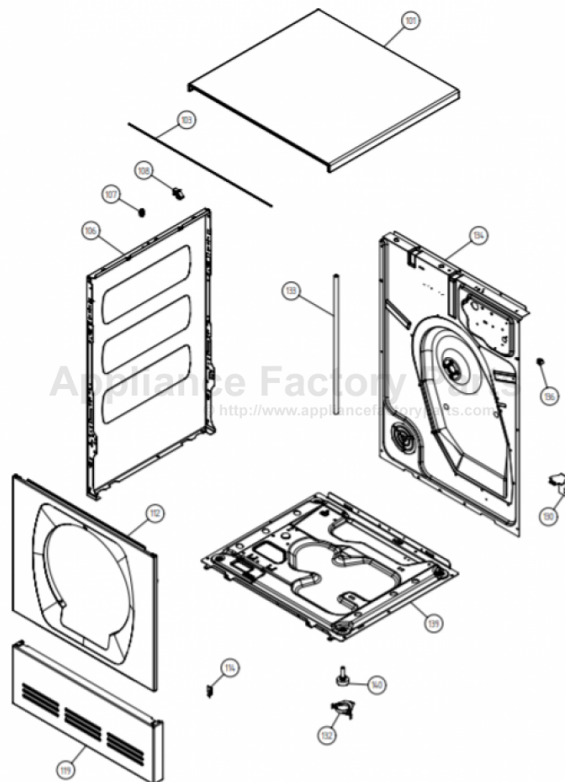

[Find Your ASKO Dryer Parts - Select From 73 Models](#)

----- Manual continues below -----