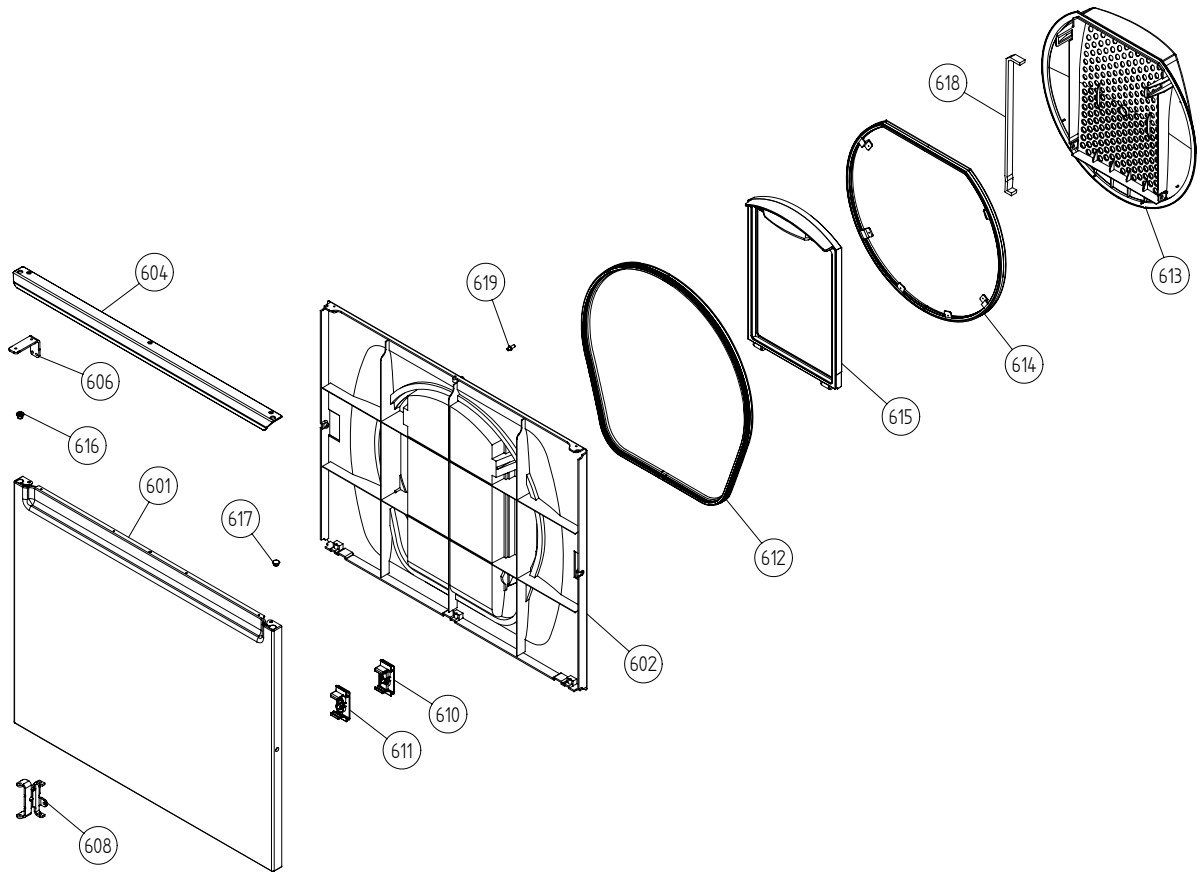

Control panel

ASKO, T712C US - Titanium (TD25.3)

Pos	Spare part No.	Description	Qty	Comment
401	8079323-81-UL	PANEL W.HANDLE T712C ASKO US	1 Pc's	
403	8079788	LABEL PROG.INFO. TD25 US/CA	1 Pc's	
407	8061846-81-UL	Detergent drawer handle WM50 t	1 Pc's	
430	8077132	CONTROL UNIT TD25.3 UL4	1 Pc's	
431	8079278-81	PUSHBUTTONS PRINTED TD25 VAR.3	1 Pc's	
432	8076364-81	PUSHBUTTON MAINSWITCH WMD25	1 Pc's	
434	8076235	LENS START/STOP WMD25	1 Pc's	
435	8076236	LENS 8 SEGMENT WMD25	2 Pc's	
437	8076685	LIGHT SCREENING LENS 7-SEGMENT	1 Pc's	
438	8076684	LENS 7-SEGMENT WMD25	1 Pc's	
439	8077334-8199UL	KNOB COMPL. M.GREY/TRANS. UL4	1 Pc's	
440	8077396	DECOR PLATE WMD25	1 Pc's	
464	8077636	CABLE SET DOOR SWITCH	1 Pc's	
465	8076231	CABLE SET MOTOR,PUMP,FLOAT TD	1 Pc's	
466	8076232	CABLE SET THERMISTORS TD	1 Pc's	
467	8076229	CABLE SET HEATER TD	1 Pc's	
490	8079320	INSTRUCT. T712C ENGLISH US/CA	1 Pc's	
490	8079321	INSTRUCT. T712C FRENCH US/CA	1 Pc's	
490	8079322	INSTRUCT. T712C SPANISH US/CA	1 Pc's	

Upper Section

ASKO, T712C US - Titanium (TD25.3)

Pos	Spare part No.	Description	Qty	Comment
501	8076210	BEAM FRONT WMD25	1 Pc's	
501-a	8900338	Screw 20 Torx Self Tapping	2 Pc's	
501-b	8901413	Lock Washer laundry tops	2 Pc's	
501-c	8902087	Screw Plastic Housing 20 Torx	2 Pc's	
506	8054072	NIPPLE WATER HOSE	1 Pc's	
507	8054732	Rubber Hose	1 Pc's	
520	8073782	MAIN PUSH SWITCH	1 Pc's	
527	8076202	EMC-FILTER WITH INDUCTOR	1 Pc's	
527	8076225	EMC-FILTER Repl.by 8076202	1 Pc's	
527-a	8901155	Nut	1 Pc's	
527-b	8901419	Lock Washer	1 Pc's	
551	8076324	Connection box T711	1 Pc's	
552	8061033	Subs to 8061455	1 Pc's	
553	8061891	Terminal Block DryerTD 20	1 Pc's	
554	8078291	GROMMET 94793	1 Pc's	
554	8060462	Grommet	1 Pc's	
555	8060463	Lock Nut	1 Pc's	
556	8063756	Cover Terminal block T700s	1 Pc's	
556-a	8901097	Screw Terminal	1 Pc's	