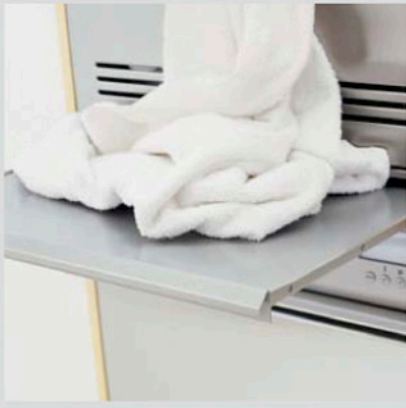

Spare Parts Catalogue

Dryers \ 700 Series
Type: TD25.3
Model: T712C US Titanium

Prod. No: 10771216
January 9th 2007

AM Appliances Group

P.O. Box 851805 • Richardson • TX 75085-1805
789 N. Grove Road • Suite 103 • Richardson • TX 75081