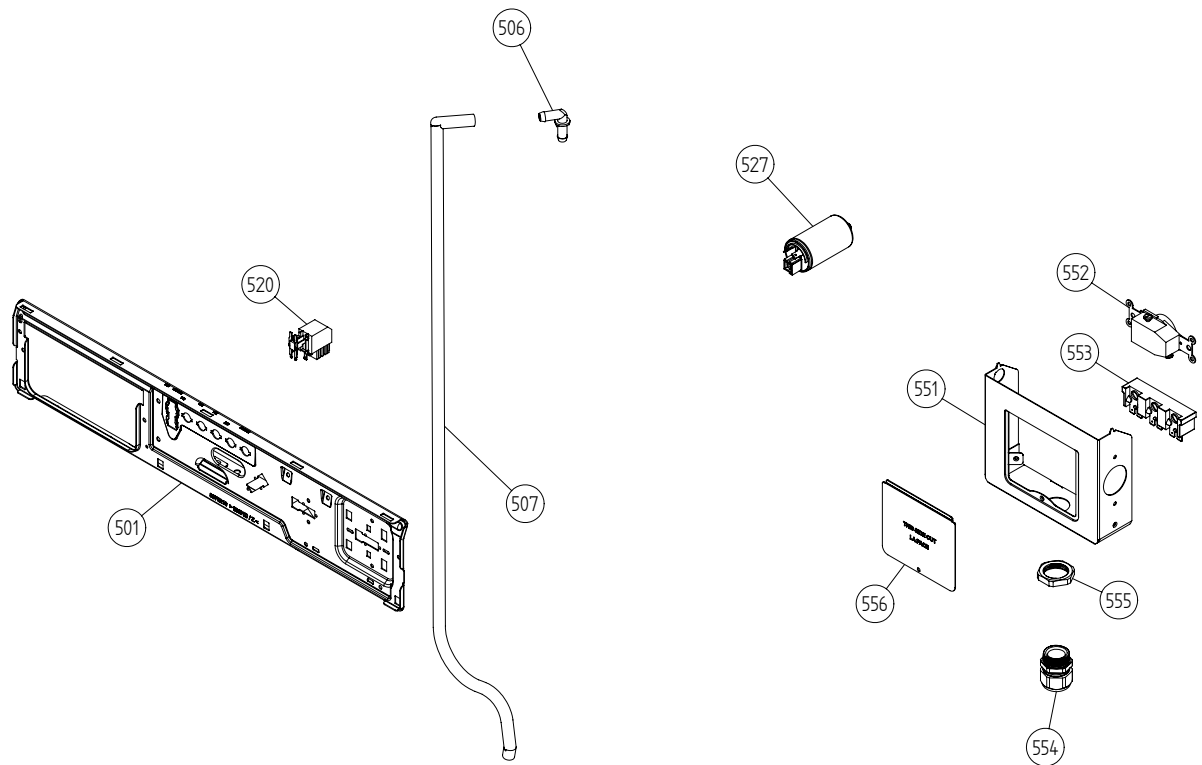

Upper Section

ASKO, T712C US - Titanium (TD25.3)

Pos	Spare part No.	Description	Qty	Comment
501	8076210	BEAM FRONT WMD25	1 Pc's	
501-a	8900338	Screw 20 Torx Self Tapping	2 Pc's	
501-b	8901413	Lock Washer laundry tops	2 Pc's	
501-c	8902087	Screw Plastic Housing 20 Torx	2 Pc's	
506	8054072	NIPPLE WATER HOSE	1 Pc's	
507	8054732	Rubber Hose	1 Pc's	
520	8073782	MAIN PUSH SWITCH	1 Pc's	
527	8076202	EMC-FILTER WITH INDUCTOR	1 Pc's	
527	8076225	EMC-FILTER Repl.by 8076202	1 Pc's	
527-a	8901155	Nut	1 Pc's	
527-b	8901419	Lock Washer	1 Pc's	
551	8076324	Connection box T711	1 Pc's	
552	8061033	Subs to 8061455	1 Pc's	
553	8061891	Terminal Block DryerTD 20	1 Pc's	
554	8078291	GROMMET 94793	1 Pc's	
554	8060462	Grommet	1 Pc's	
555	8060463	Lock Nut	1 Pc's	
556	8063756	Cover Terminal block T700s	1 Pc's	
556-a	8901097	Screw Terminal	1 Pc's