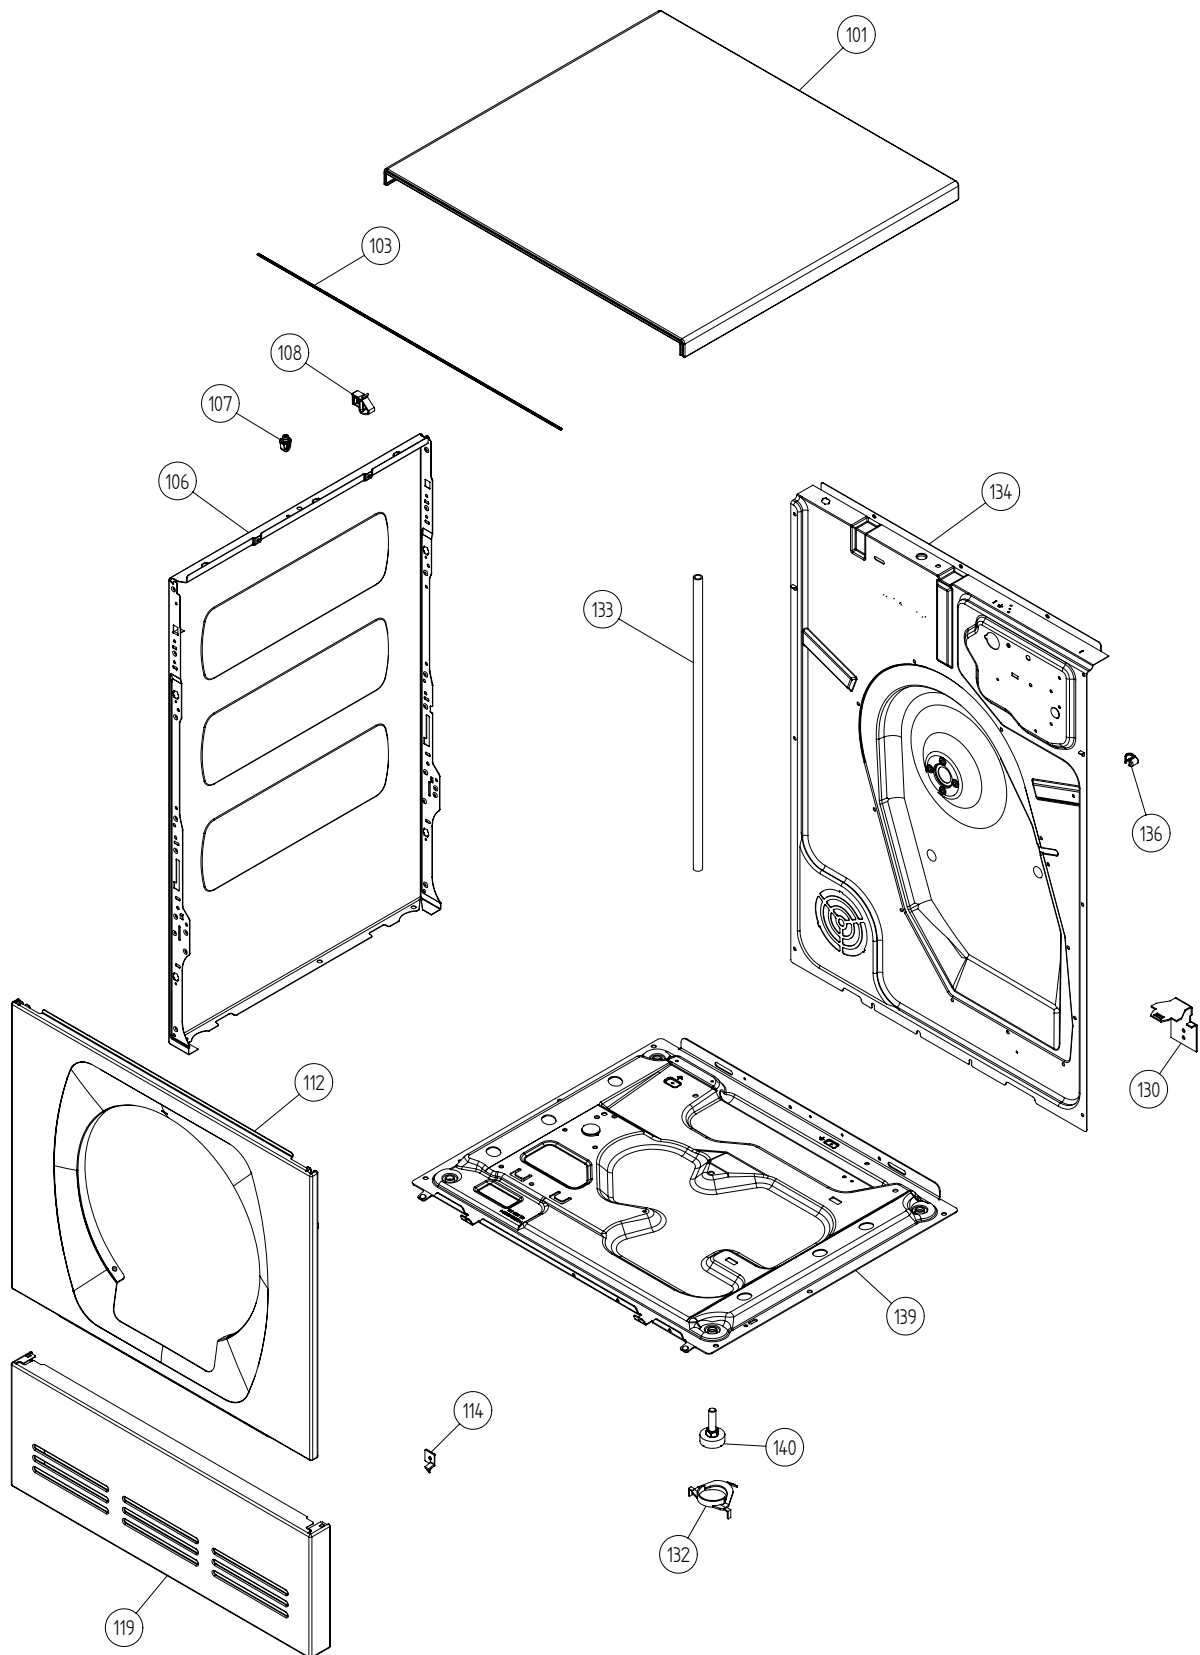

Outer Casing

ASKO, T712C US - Titanium (TD25.3)

Pos	Spare part No.	Description	Qty	Comment
101	8061817-81	Top WM50 titanium	1 Pc's	
101-a	8900338	Screw 20 Torx Self Tapping	3 Pc's	
101-b	8901413	Lock Washer laundry tops	2 Pc's	
103	8064062	Top Cover Strip	1 Pc's	
106	8801174-81	Side WM50 titanium	2 Pc's	
107	8061763	Clip Front Plate 600700s	2 Pc's	
108	8061916	CABLE HOLDER WMD20	2 Pc's	
112	8061847-81	Front plate TD20 Titanium	1 Pc's	
112-a	8900338	Screw 20 Torx Self Tapping	2 Pc's	
112-b	8901413	Lock Washer laundry tops	2 Pc's	
114	8064177	Hook Lower Pane	2 Pc's	
114-a	8900338	Screw 20 Torx Self Tapping	2 Pc's	
119	8801247-81	Lower Cover Compl W/Clips	1 Pc's	
130	8053980	STACKING Bracket ALL TDs Mus	2 Pc's	
132	8064114	Holder Dryer Feet Stacking	1 Pc's	
133	8054733	Rubber Hose Accy Drain Cond	1 Pc's	
134	8076336	REAR PANEL OUTER TD25	1 Pc's	
136	8061915	Cable Holder T700	1 Pc's	
139	8061618	BASE PAN WMD20	1 Pc's	
140	8059334	Leveling Leg Comp WMD 20	4 Pc's	