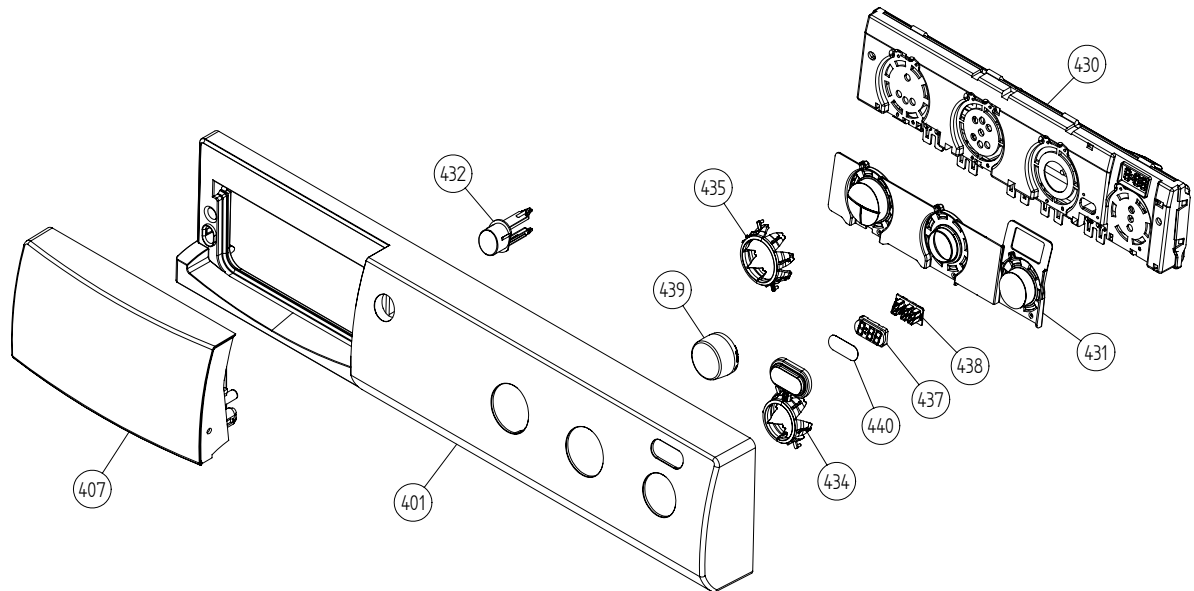

Control panel

ASKO, T712C US - Titanium (TD25.3)

Pos	Spare part No.	Description	Qty	Comment
401	8079323-81-UL	PANEL W.HANDLE T712C ASKO US	1 Pc's	
403	8079788	LABEL PROG.INFO. TD25 US/CA	1 Pc's	
407	8061846-81-UL	Detergent drawer handle WM50 t	1 Pc's	
430	8077132	CONTROL UNIT TD25.3 UL4	1 Pc's	
431	8079278-81	PUSHBUTTONS PRINTED TD25 VAR.3	1 Pc's	
432	8076364-81	PUSHBUTTON MAINSWITCH WMD25	1 Pc's	
434	8076235	LENS START/STOP WMD25	1 Pc's	
435	8076236	LENS 8 SEGMENT WMD25	2 Pc's	
437	8076685	LIGHT SCREENING LENS 7-SEGMENT	1 Pc's	
438	8076684	LENS 7-SEGMENT WMD25	1 Pc's	
439	8077334-8199UL	KNOB COMPL. M.GREY/TRANS. UL4	1 Pc's	
440	8077396	DECOR PLATE WMD25	1 Pc's	
464	8077636	CABLE SET DOOR SWITCH	1 Pc's	
465	8076231	CABLE SET MOTOR,PUMP,FLOAT TD	1 Pc's	
466	8076232	CABLE SET THERMISTORS TD	1 Pc's	
467	8076229	CABLE SET HEATER TD	1 Pc's	
490	8079320	INSTRUCT. T712C ENGLISH US/CA	1 Pc's	
490	8079321	INSTRUCT. T712C FRENCH US/CA	1 Pc's	
490	8079322	INSTRUCT. T712C SPANISH US/CA	1 Pc's