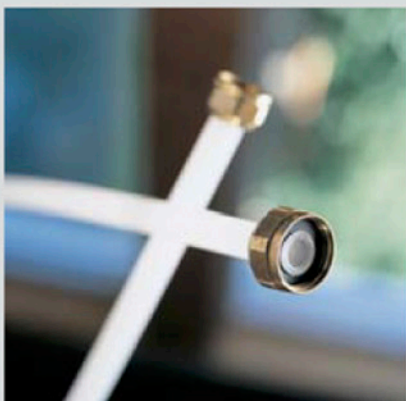

Spare Parts Catalogue

Dryers \ 700 Series
Type: TD25.3
Model: T712C US Titanium

Prod. No: 10771216
January 9th 2007

AM Appliances Group

P.O. Box 851805 • Richardson • TX 75085-1805
789 N. Grove Road • Suite 103 • Richardson • TX 75081