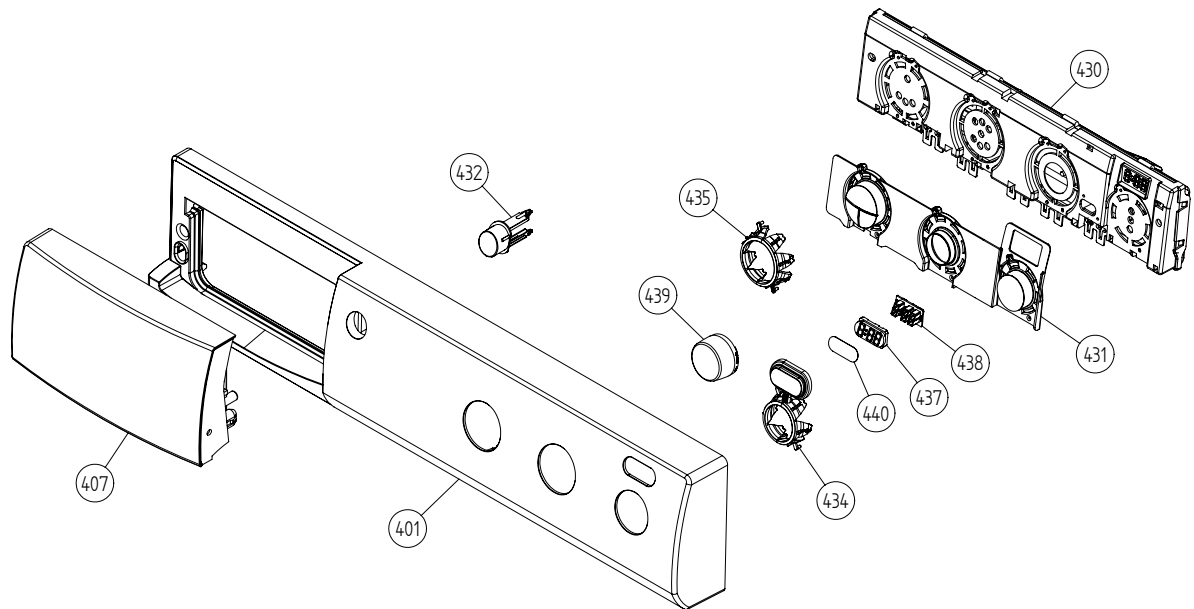

Control panel

ASKO, T712 US - Titanium (TD25.3)

Pos	Spare part No.	Description	Qty	Comment
401	8079329-81-UL	PANEL W.HANDLE T712 ASKO US	1 Pc's	
403	8079788	LABEL PROG.INFO. TD25 US/CA	1 Pc's	
407	8061846-81-UL	Detergent drawer handle WM50 t	1 Pc's	
430	8077132	CONTROL UNIT TD25.3 UL4	1 Pc's	
431	8079278-81	PUSHBUTTONS PRINTED TD25 VAR.3	1 Pc's	
432	8076364-81	PUSHBUTTON MAINSWITCH WMD25	1 Pc's	
434	8076235	LENS START/STOP WMD25	1 Pc's	
435	8076236	LENS 8 SEGMENT WMD25	2 Pc's	
437	8076685	LIGHT SCREENING LENS 7-SEGMENT	1 Pc's	
438	8076684	LENS 7-SEGMENT WMD25	1 Pc's	
439	8077334-8199UL	KNOB COMPL. M.GREY/TRANS. UL4	1 Pc's	
440	8077396	DECOR PLATE WMD25	1 Pc's	
460	8077371	CABLE SET MOTOR TD	1 Pc's	
461	8077520	CABLE SET POWER 3000W	1 Pc's	
462	8077521	CABLE THERMOSTAT	1 Pc's	
466	8077372	CABLE SET THERMISTOR EXHAUST	1 Pc's	
467	8076229	CABLE SET HEATER TD	1 Pc's	
490	8079326	INSTRUCT. T712 ENGLISH US/CA	1 Pc's	
490	8079327	INSTRUCT. T712 FRENCH US/CA	1 Pc's	
490	8079328	INSTRUCT. T712 SPANISH US/CA	1 Pc's