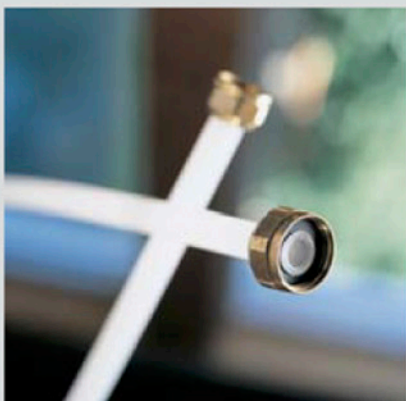

Spare Parts Catalogue

Dryers \ 700 Series
Type: TD25.3
Model: T712 US Titanium

Prod. No: 10771206
January 9th 2007

AM Appliances Group

P.O. Box 851805 • Richardson • TX 75085-1805
789 N. Grove Road • Suite 103 • Richardson • TX 75081