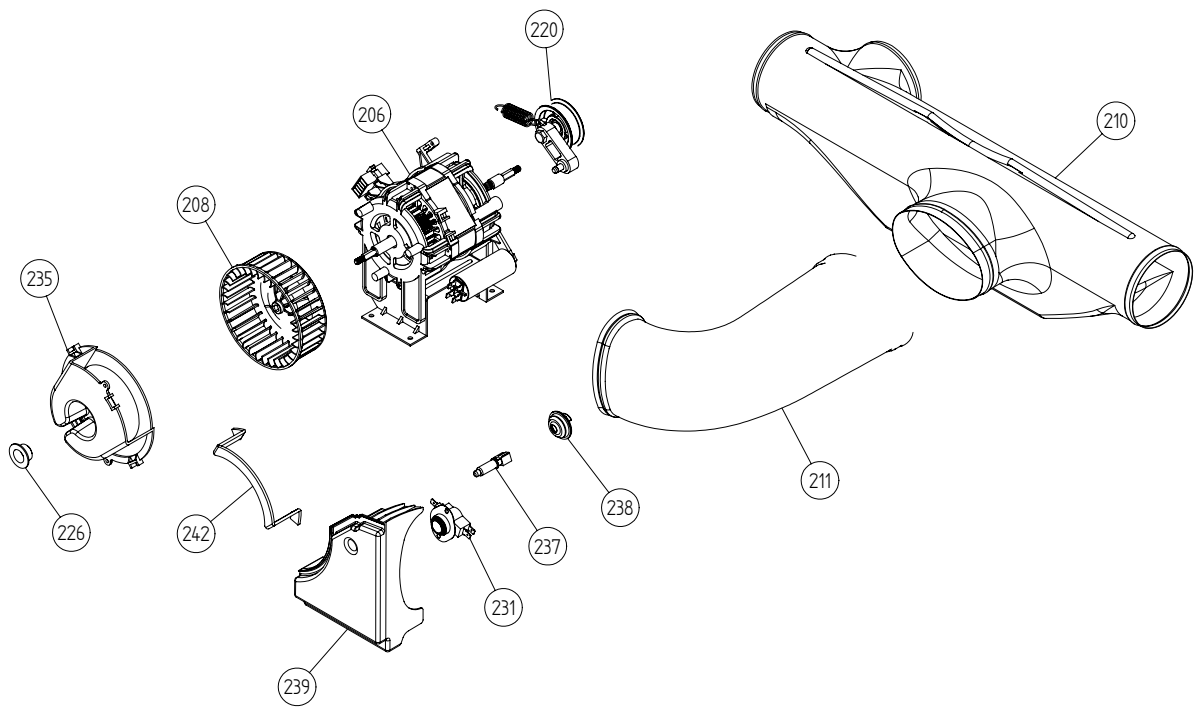

Outer Casing

ASKO, T712 US - Titanium (TD25.3)

Pos	Spare part No.	Description	Qty	Comment
101	8061817-81	Top WM50 titanium	1 Pc's	
101-a	8900338	Screw 20 Torx Self Tapping	3 Pc's	
101-b	8901413	Lock Washer laundry tops	2 Pc's	
103	8064062	Top Cover Strip	1 Pc's	
106	8801175-81	Side left titanium TD30	1 Pc's	
107	8061763	Clip Front Plate 600700s	2 Pc's	
108	8061916	CABLE HOLDER WMD20	3 Pc's	
112	8061847-81	Front plate TD20 Titanium	1 Pc's	
112-a	8900338	Screw 20 Torx Self Tapping	2 Pc's	
112-b	8901413	Lock Washer laundry tops	2 Pc's	
114	8064177	Hook Lower Pane	2 Pc's	
114-a	8900338	Screw 20 Torx Self Tapping	2 Pc's	
119	8801247-81	Lower Cover Compl W/Clips	1 Pc's	
127	8052641	Collar Vent Exhaust TD	1 Pc's	
128	8052640-81-UL	Exhaust lid titanium	2 Pc's	
130	8053980	STACKING Bracket ALL TDs Mus	2 Pc's	
132	8064114	Holder Dryer Feet Stacking	1 Pc's	
134	8079947	REAR PANEL OUTER PUNCHED TD25	1 Pc's	
136	8061915	Cable Holder T700	1 Pc's	
139	8061618	BASE PAN WMD20	1 Pc's	
140	8059334	Leveling Leg Comp WMD 20	4 Pc's	
141	8801176-81	Side Right TD30 titanium	1 Pc's	

Lower Section

ASKO, T712 US - Titanium (TD25.3)

Pos	Spare part No.	Description	Qty	Comment
206	8061895	MOTOR COMPL. 60HZ TD20	1 Pc's	
206-a	8901969	Screw	4 Pc's	
206-b	8054268	Capacitor Dryer Motor 02/05	1 Pc's	
208	8065797	Fan impeller T711	1 Pc's	
210	8052638	TTube w/o Recirc holes	1 Pc's	
211	8052639	Exhaust Canal Bend	1 Pc's	
220	8801058	TENSION ARM Repl.by 8801214	1 Pc's	
226	8061949	Plug Fan TD700 Series	1 Pc's	
231	8065306	Dryer Thermostat	1 Pc's	
231-a	8902042	Screw Protective Cover Dryer	1 Pc's	
235	8076330-0	FAN CASING LID UL4	1 Pc's	
235-a	8902042	Screw Protective Cover Dryer	2 Pc's	
237	8076224	THERMISTOR TD25	1 Pc's	
238	8076365	GROMMET THERMISTOR	1 Pc's	
239	8077102-49	Guard Fan 700 Series	1 Pc's	
239-a	8902042	Screw Protective Cover Dryer	2 Pc's	
242	8064184	SEALING COVER FAN HOUSE	1 Pc's	