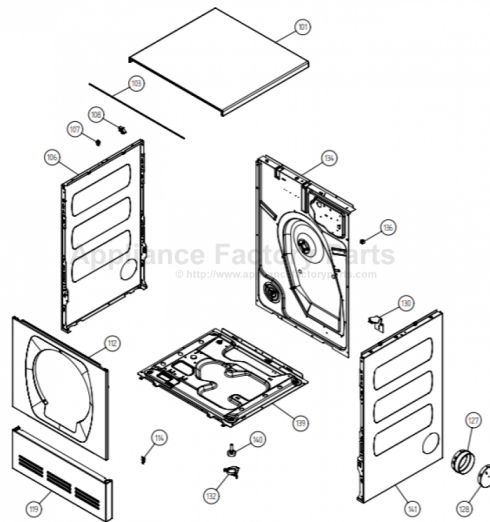

[Find Your ASKO Dryer Parts - Select From 73 Models](#)

----- Manual continues below -----