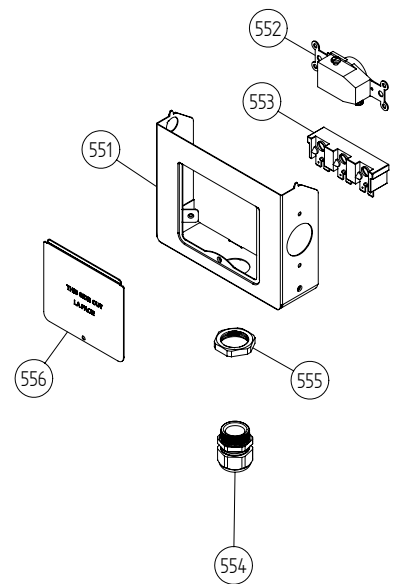

Cylinder and related parts

ASKO, T712 US - Titanium (TD25.3)

Pos	Spare part No.	Description	Qty	Comment
301	8801310	FRONT FRAME CPL TD25 NEW SEAL.	1 Pc's	
301	8801299	FRONT FRAME COMPL. TD20/21/25	1 Pc's	
301-a	8902066	Screw	4 Pc's	
303	8078539	FELTSEALING FRONT SAWN	1 Pc's	
303	8061821	Front Felt Seal T700	1 Pc's	
304	8061932-49	Lamp housing lid grey TD21	1 Pc's	
306	8061887	Lamp Chimney	1 Pc's	
308	8076104	DOOR SWITCH TD	1 Pc's	
309	8052622	Drum Roller Frt TD	2 Pc's	
309-a	8901337	Washer	2 Pc's	
309-b	8901193	Locking Nut	2 Pc's	
309-c	8901028	Screw	2 Pc's	
311	8052589-49	PADDLE TD	2 Pc's	
311	8052589	Paddle	2 Pc's	
311-a	8902099	Screw	5 Pc's	
313	8065710	sub to 8801267	1 Pc's	
314	8052632	Bushing Rear Drum 03/05 TD	1 Pc's	
314-a	8901130	SCREW A4-MVBF M8X40 7,9-8,0 HG	1 Pc's	
315	8076335	REAR PANEL INNER TD25	1 Pc's	
317	8064440	Felt sealing rear	1 Pc's	
318	8079449	CYLINDER COMPL. TD	1 Pc's	
318	8079493	CYLINDER COMPL. TD	1 Pc's	
320	8004439	Bearing Dryer Rear Panel All	1 Pc's	
321	8076226	HEATING ELEMENT 2500W TD25	1 Pc's	
321	8076227	HEATING ELEMENT 3000W TD25	1 Pc's	
323	8079200	THERMOSTAT 135C TD	1 Pc's	
326	8079737	THERMOSTAT 150C UL	1 Pc's	
336	8064187	GUARD, DOOR SWITCH	1 Pc's	
337	8076705	PLUG FOR THERMISTOR HOLE	1 Pc's	

Upper Section

ASKO, T712 US - Titanium (TD25.3)

Pos	Spare part No.	Description	Qty	Comment
501	8076210	BEAM FRONT WMD25	1 Pc's	
501-a	8900338	Screw 20 Torx Self Tapping	2 Pc's	
501-b	8901413	Lock Washer laundry tops	2 Pc's	
501-c	8902087	Screw Plastic Housing 20 Torx	2 Pc's	
520	8073782	MAIN PUSH SWITCH	1 Pc's	
527	8076202	EMC-FILTER WITH INDUCTOR	1 Pc's	
527-a	8901155	Nut	1 Pc's	
527-b	8901419	Lock Washer	1 Pc's	
551	8076324	Connection box T711	1 Pc's	
552	8061033	Subs to 8061455	1 Pc's	
553	8061891	Terminal Block DryerTD 20	1 Pc's	
554	8078291	GROMMET 94793	1 Pc's	
554	8060462	Grommet	1 Pc's	
555	8060463	Lock Nut	1 Pc's	
556	8063756	Cover Terminal block T700s	1 Pc's	
556-a	8901097	Screw Terminal	1 Pc's	