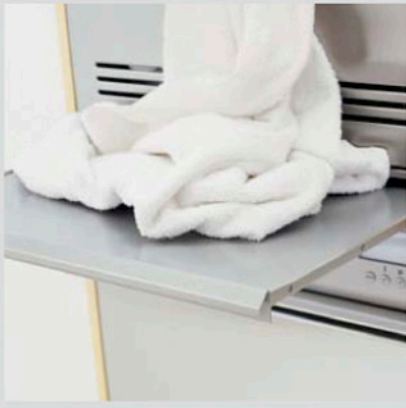

Spare Parts Catalogue

Dryers \ 700 Series
Type: TD25.3
Model: T712 US Titanium

Prod. No: 10771206
January 9th 2007

AM Appliances Group

P.O. Box 851805 • Richardson • TX 75085-1805
789 N. Grove Road • Suite 103 • Richardson • TX 75081