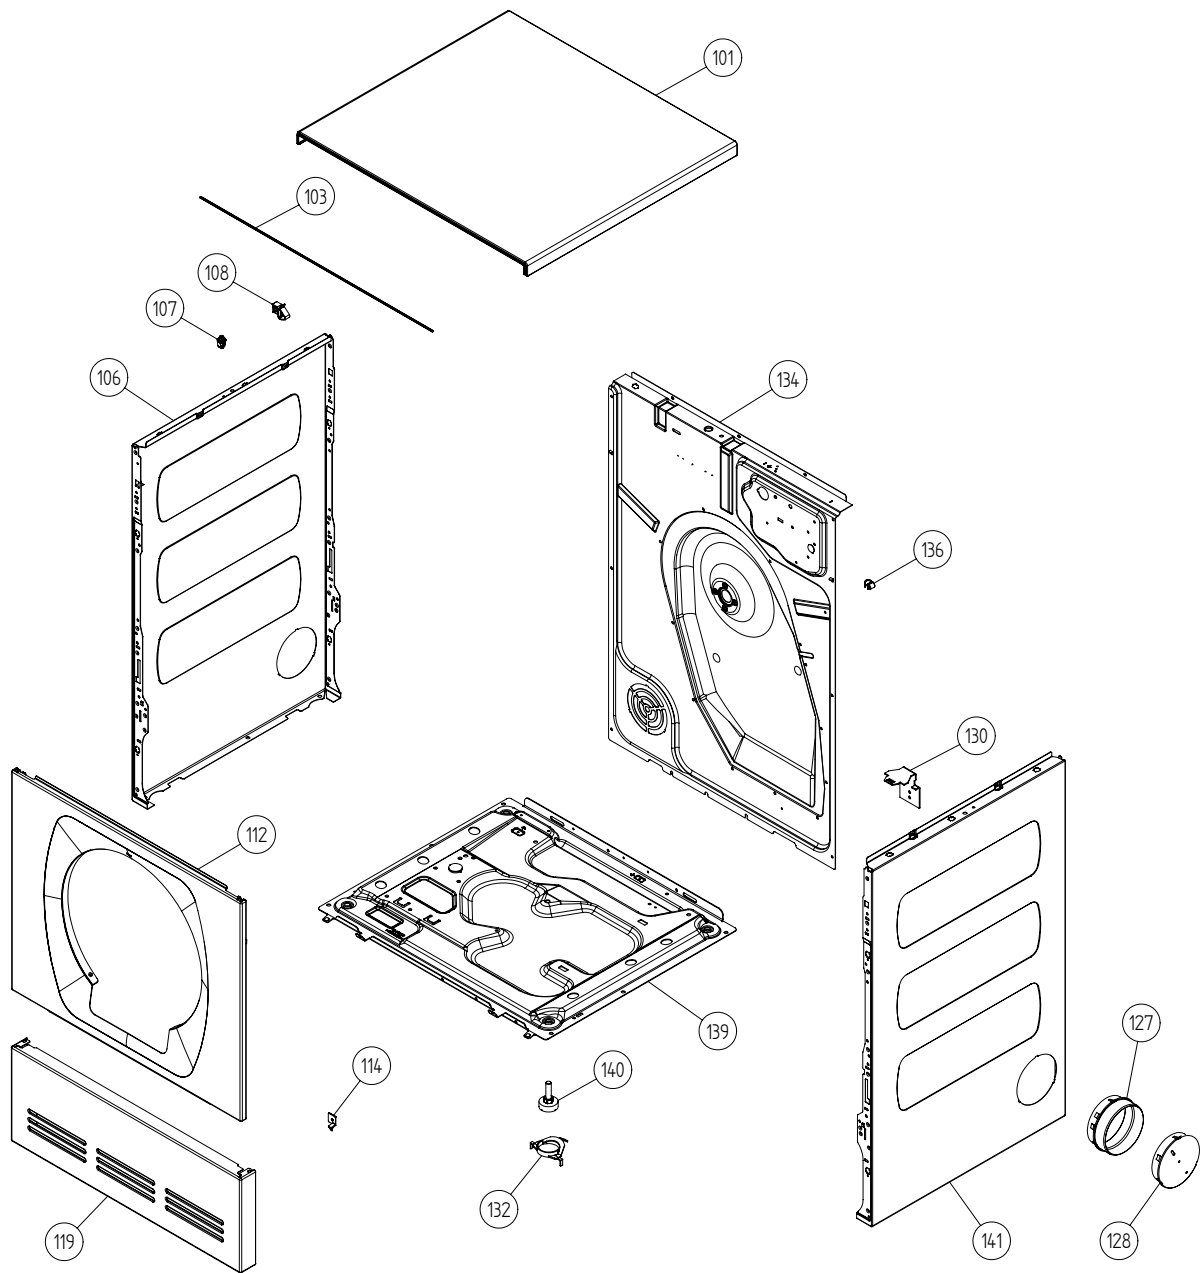

Outer Casing

ASKO, T712 US - Titanium (TD25.3)

Pos	Spare part No.	Description	Qty	Comment
101	8061817-81	Top WM50 titanium	1 Pc's	
101-a	8900338	Screw 20 Torx Self Tapping	3 Pc's	
101-b	8901413	Lock Washer laundry tops	2 Pc's	
103	8064062	Top Cover Strip	1 Pc's	
106	8801175-81	Side left titanium TD30	1 Pc's	
107	8061763	Clip Front Plate 600700s	2 Pc's	
108	8061916	CABLE HOLDER WMD20	3 Pc's	
112	8061847-81	Front plate TD20 Titanium	1 Pc's	
112-a	8900338	Screw 20 Torx Self Tapping	2 Pc's	
112-b	8901413	Lock Washer laundry tops	2 Pc's	
114	8064177	Hook Lower Pane	2 Pc's	
114-a	8900338	Screw 20 Torx Self Tapping	2 Pc's	
119	8801247-81	Lower Cover Compl W/Clips	1 Pc's	
127	8052641	Collar Vent Exhaust TD	1 Pc's	
128	8052640-81-UL	Exhaust lid titanium	2 Pc's	
130	8053980	STACKING Bracket ALL TDs Mus	2 Pc's	
132	8064114	Holder Dryer Feet Stacking	1 Pc's	
134	8079947	REAR PANEL OUTER PUNCHED TD25	1 Pc's	
136	8061915	Cable Holder T700	1 Pc's	
139	8061618	BASE PAN WMD20	1 Pc's	
140	8059334	Leveling Leg Comp WMD 20	4 Pc's	
141	8801176-81	Side Right TD30 titanium	1 Pc's	