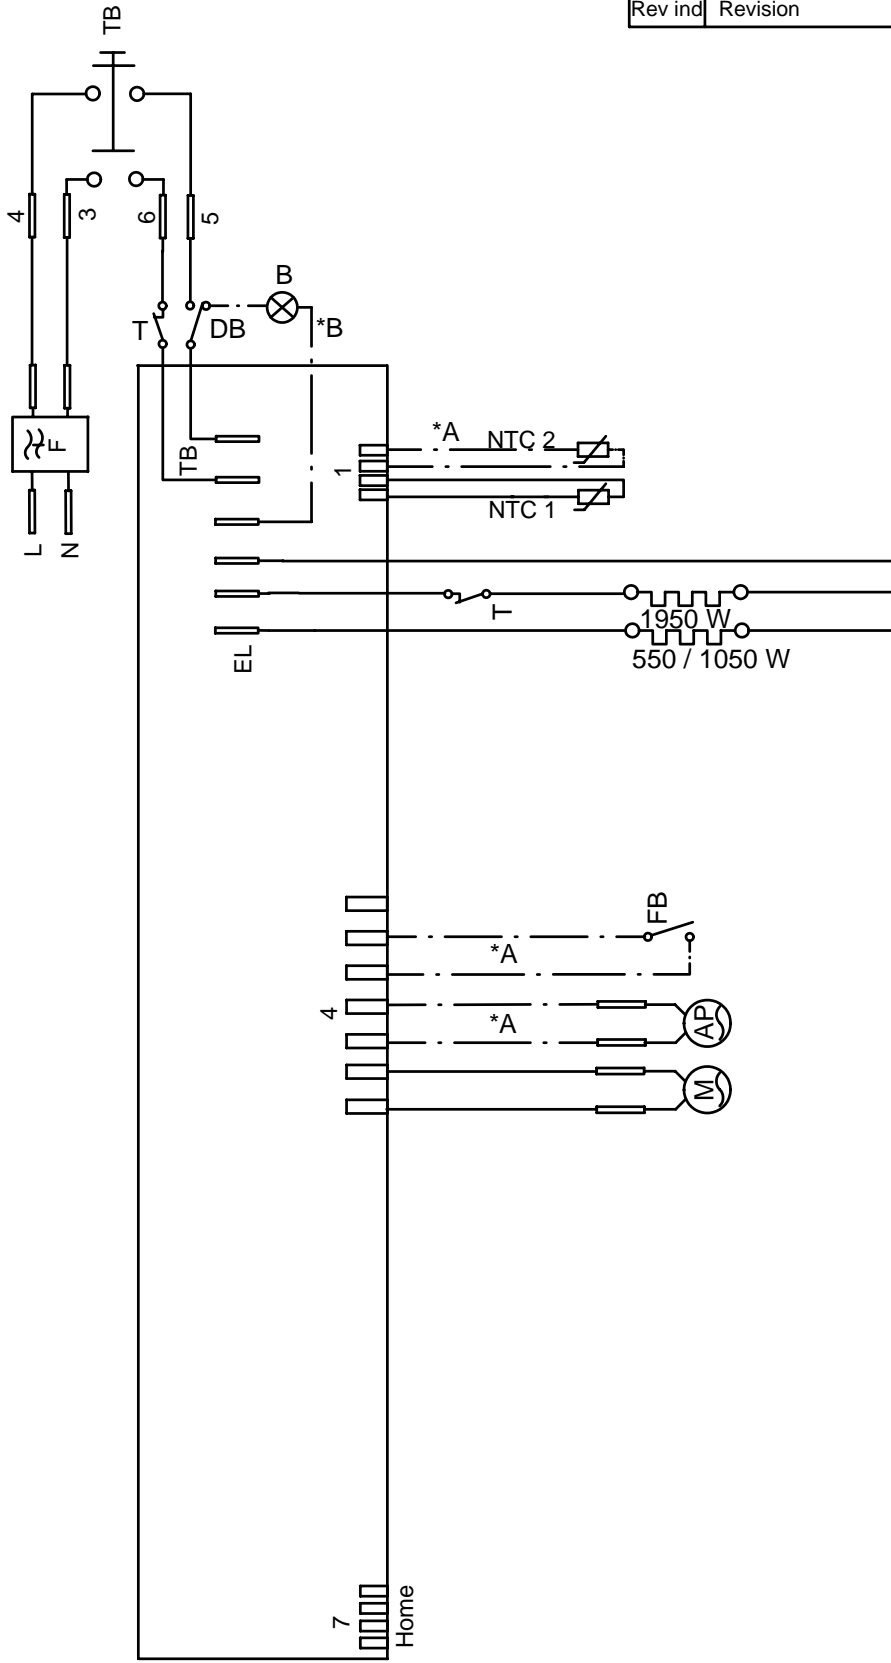

This document must not be copied without our written permission, and the contents thereof must not be imparted to a third party nor be used for any unauthorized purpose. Contraception will be prosecuted. ASKO CYLINDA AB

S:\UWVMD25\1_Tryckunderlag\Kopplingschema\8076101 Kopplingschema TD25\8076101 Circuit diagram TD25-b.dft , pema , 2005-04-12 15:50:48

1. AP: DRAIN PUMP
   - EL: HEATING ELEMENT
   - F: FILTER
   - NTC: THERMISTOR
   - TB: MAIN SWITCH
   - FB: FLOAT SWITCH
   - DO: DOOR SWITCH
   - T: THERMOSTAT
   - M: MOTOR
   - B: INTERIOR LIGHT
2. —— WIRES IN ALL MACHINES
   - - - INTERNAL CONNECTION
   - · - WIRES IN SOME MACHINES
   - *A CONDENSE DRYER
   - *B WITH INTERIOR LIGHT

Pos.	Qty	Part No.	Name of item	Material
			Dens.Kg/dm³	Dimensions, Type, etc.
Scale		Gen.tolerance		Description(ENG)
				CIRCUIT DIAGRAM TD25
Designed by		Gen.tol.Angle		Description(SE)
Pema				KOPPLINGSSCHEMA TD25
Released by		Iss by Dept	Year	Week
		UT	03	28
ASKO CYLINDA		80 761 01		Rev Ind
				b
		Replace		Project
				TD25