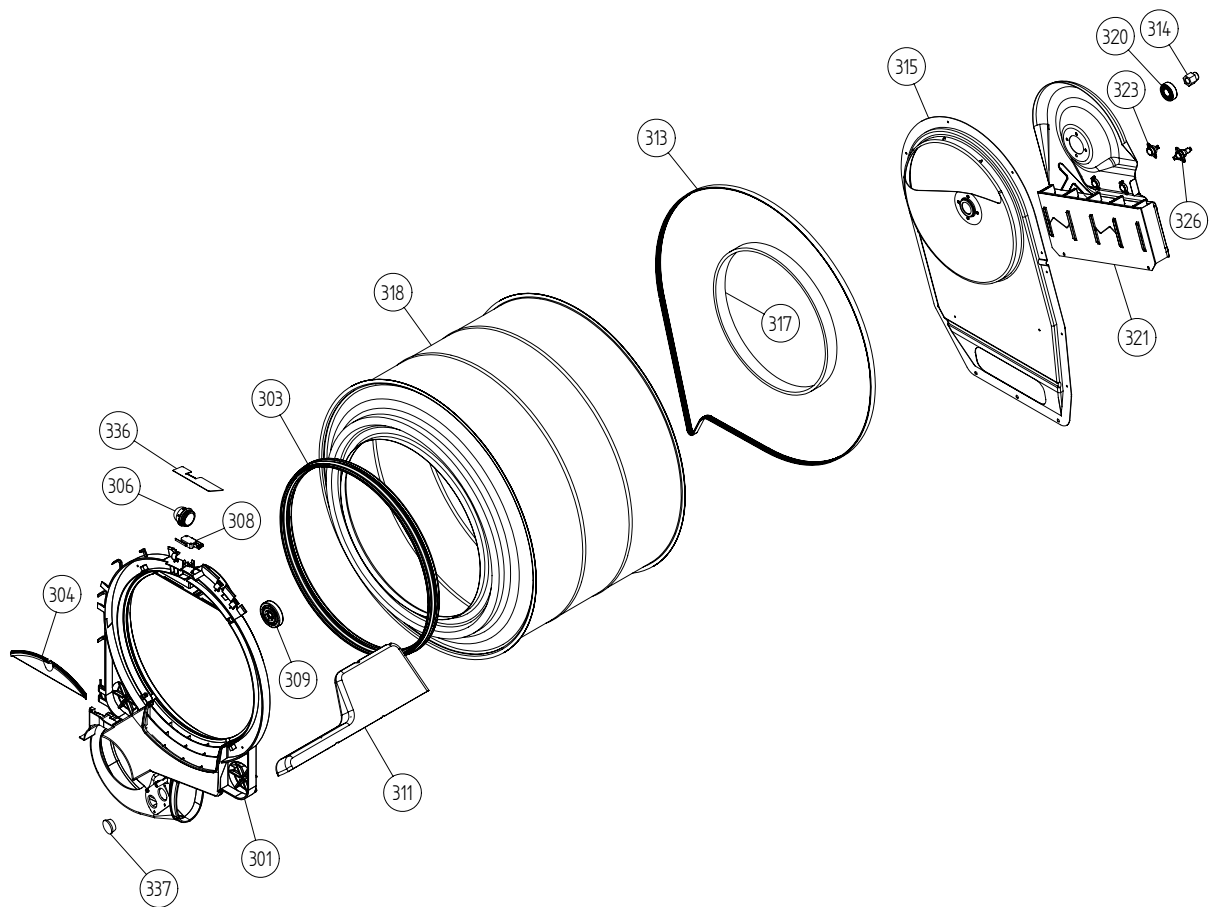

Cylinder and related parts

ASKO, T712 US - Titanium (TD25.3)

Pos	Spare part No.	Description	Qty	Comment
301	8801310	FRONT FRAME CPL TD25 NEW SEAL.	1 Pc's	
301	8801299	FRONT FRAME COMPL. TD20/21/25	1 Pc's	
301-a	8902066	Screw	4 Pc's	
303	8078539	FELTSEALING FRONT SAWN	1 Pc's	
303	8061821	Front Felt Seal T700	1 Pc's	
304	8061932-49	Lamp housing lid grey TD21	1 Pc's	
306	8061887	Lamp Chimney	1 Pc's	
308	8076104	DOOR SWITCH TD	1 Pc's	
309	8052622	Drum Roller Frt TD	2 Pc's	
309-a	8901337	Washer	2 Pc's	
309-b	8901193	Locking Nut	2 Pc's	
309-c	8901028	Screw	2 Pc's	
311	8052589-49	PADDLE TD	2 Pc's	
311	8052589	Paddle	2 Pc's	
311-a	8902099	Screw	5 Pc's	
313	8065710	sub to 8801267	1 Pc's	
314	8052632	Bushing Rear Drum 03/05 TD	1 Pc's	
314-a	8901130	SCREW A4-MVBF M8X40 7,9-8,0 HG	1 Pc's	
315	8076335	REAR PANEL INNER TD25	1 Pc's	
317	8064440	Felt sealing rear	1 Pc's	
318	8079449	CYLINDER COMPL. TD	1 Pc's	
318	8079493	CYLINDER COMPL. TD	1 Pc's	
320	8004439	Bearing Dryer Rear Panel All	1 Pc's	
321	8076226	HEATING ELEMENT 2500W TD25	1 Pc's	
321	8076227	HEATING ELEMENT 3000W TD25	1 Pc's	
323	8079200	THERMOSTAT 135C TD	1 Pc's	
326	8079737	THERMOSTAT 150C UL	1 Pc's	
336	8064187	GUARD, DOOR SWITCH	1 Pc's	
337	8076705	PLUG FOR THERMISTOR HOLE	1 Pc's