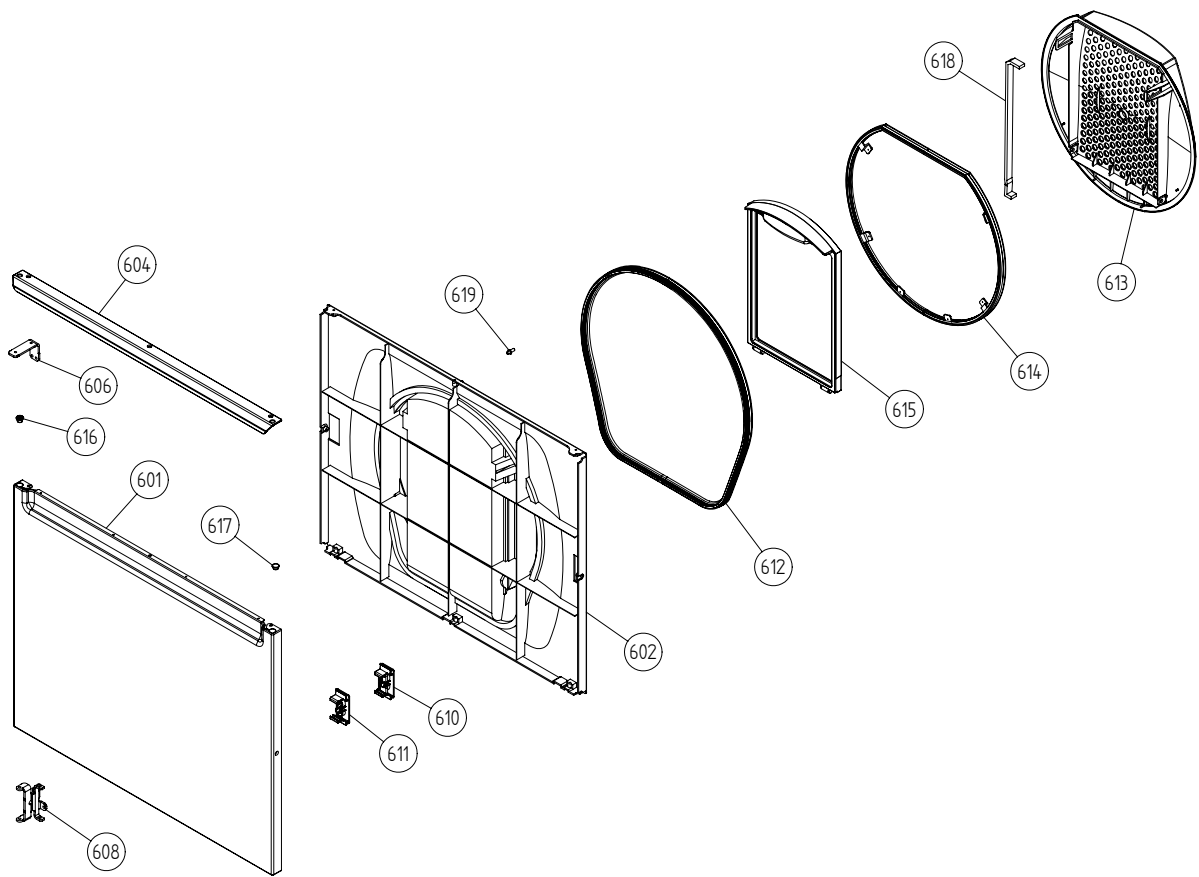

Upper Section

ASKO, T712 US - Titanium (TD25.3)

Pos	Spare part No.	Description	Qty	Comment
501	8076210	BEAM FRONT WMD25	1 Pc's	
501-a	8900338	Screw 20 Torx Self Tapping	2 Pc's	
501-b	8901413	Lock Washer laundry tops	2 Pc's	
501-c	8902087	Screw Plastic Housing 20 Torx	2 Pc's	
520	8073782	MAIN PUSH SWITCH	1 Pc's	
527	8076202	EMC-FILTER WITH INDUCTOR	1 Pc's	
527-a	8901155	Nut	1 Pc's	
527-b	8901419	Lock Washer	1 Pc's	
551	8076324	Connection box T711	1 Pc's	
552	8061033	Subs to 8061455	1 Pc's	
553	8061891	Terminal Block DryerTD 20	1 Pc's	
554	8078291	GROMMET 94793	1 Pc's	
554	8060462	Grommet	1 Pc's	
555	8060463	Lock Nut	1 Pc's	
556	8063756	Cover Terminal block T700s	1 Pc's	
556-a	8901097	Screw Terminal	1 Pc's	