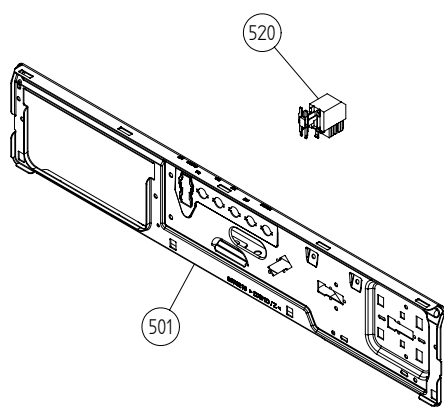

Upper Section

ASKO, T712 US - Titanium (TD25.3)

Pos	Spare part No.	Description	Qty	Comment
501	8076210	BEAM FRONT WMD25	1 Pc's	
501-a	8900338	Screw 20 Torx Self Tapping	2 Pc's	
501-b	8901413	Lock Washer laundry tops	2 Pc's	
501-c	8902087	Screw Plastic Housing 20 Torx	2 Pc's	
520	8073782	MAIN PUSH SWITCH	1 Pc's	
527	8076202	EMC-FILTER WITH INDUCTOR	1 Pc's	
527-a	8901155	Nut	1 Pc's	
527-b	8901419	Lock Washer	1 Pc's	
551	8076324	Connection box T711	1 Pc's	
552	8061033	Subs to 8061455	1 Pc's	
553	8061891	Terminal Block DryerTD 20	1 Pc's	
554	8078291	GROMMET 94793	1 Pc's	
554	8060462	Grommet	1 Pc's	
555	8060463	Lock Nut	1 Pc's	
556	8063756	Cover Terminal block T700s	1 Pc's	
556-a	8901097	Screw Terminal	1 Pc's