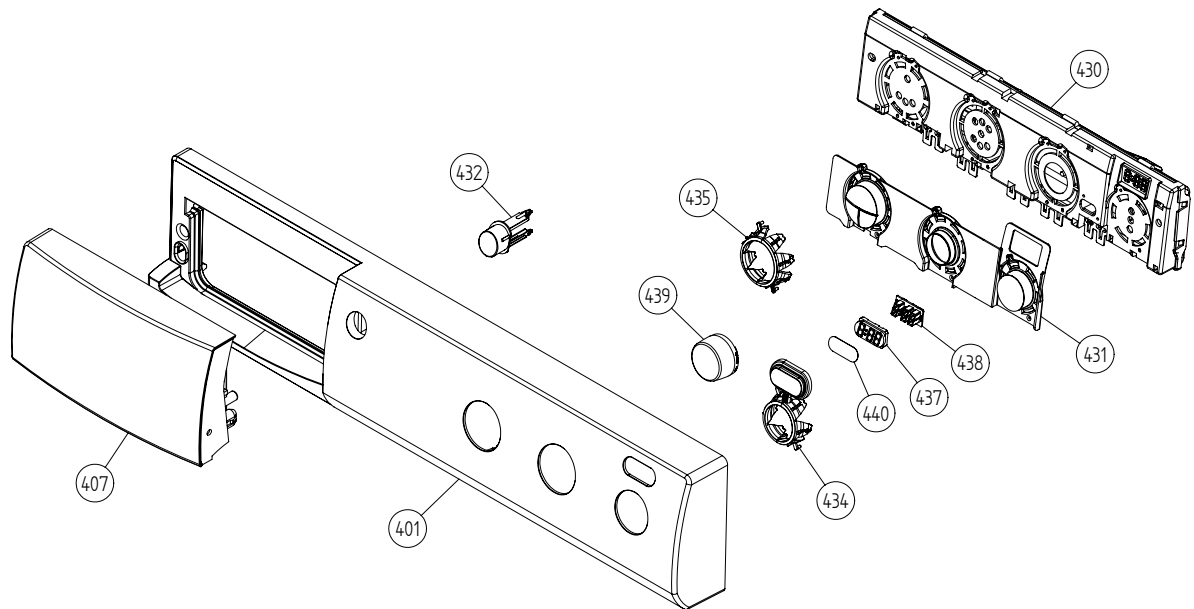

Control panel

ASKO, T712 US - White #107712100 (TD25.3)

Pos	Spare part No.	Description	Qty	Comment
401	8079336-0-UL	PANEL W.HANDLE T712 ASKO CA	1 Pc's	
403	8079788	LABEL PROG.INFO. TD25 US/CA	1 Pc's	
407	8061846-0-UL	Discontinued	1 Pc's	
430	8077132	CONTROL UNIT TD25.3 UL4	1 Pc's	
431	8079278-85	PUSHBUTTONS PRINTED TD25 VAR.3	1 Pc's	
432	8076364-85	PUSHBUTTON MAINSWITCH WMD25	1 Pc's	
434	8076235	LENS START/STOP WMD25	1 Pc's	
435	8076236	LENS 8 SEGMENT WMD25	2 Pc's	
437	8076685	LIGHT SCREENING LENS 7-SEGMENT	1 Pc's	
438	8076684	LENS 7-SEGMENT WMD25	1 Pc's	
439	8077334-8599UL	KNOB COMPL. SILV./TRANSP. UL4	1 Pc's	
440	8077396	DECOR PLATE WMD25	1 Pc's	
460	8077371	CABLE SET MOTOR TD	1 Pc's	
461	8077520	CABLE SET POWER 3000W	1 Pc's	
462	8077521	CABLE THERMOSTAT	1 Pc's	
466	8077372	CABLE SET THERMISTOR EXHAUST	1 Pc's	
467	8076229	CABLE SET HEATER TD	1 Pc's	
490	8079326	INSTRUCT. T712 ENGLISH US/CA	1 Pc's	
490	8079327	INSTRUCT. T712 FRENCH US/CA	1 Pc's