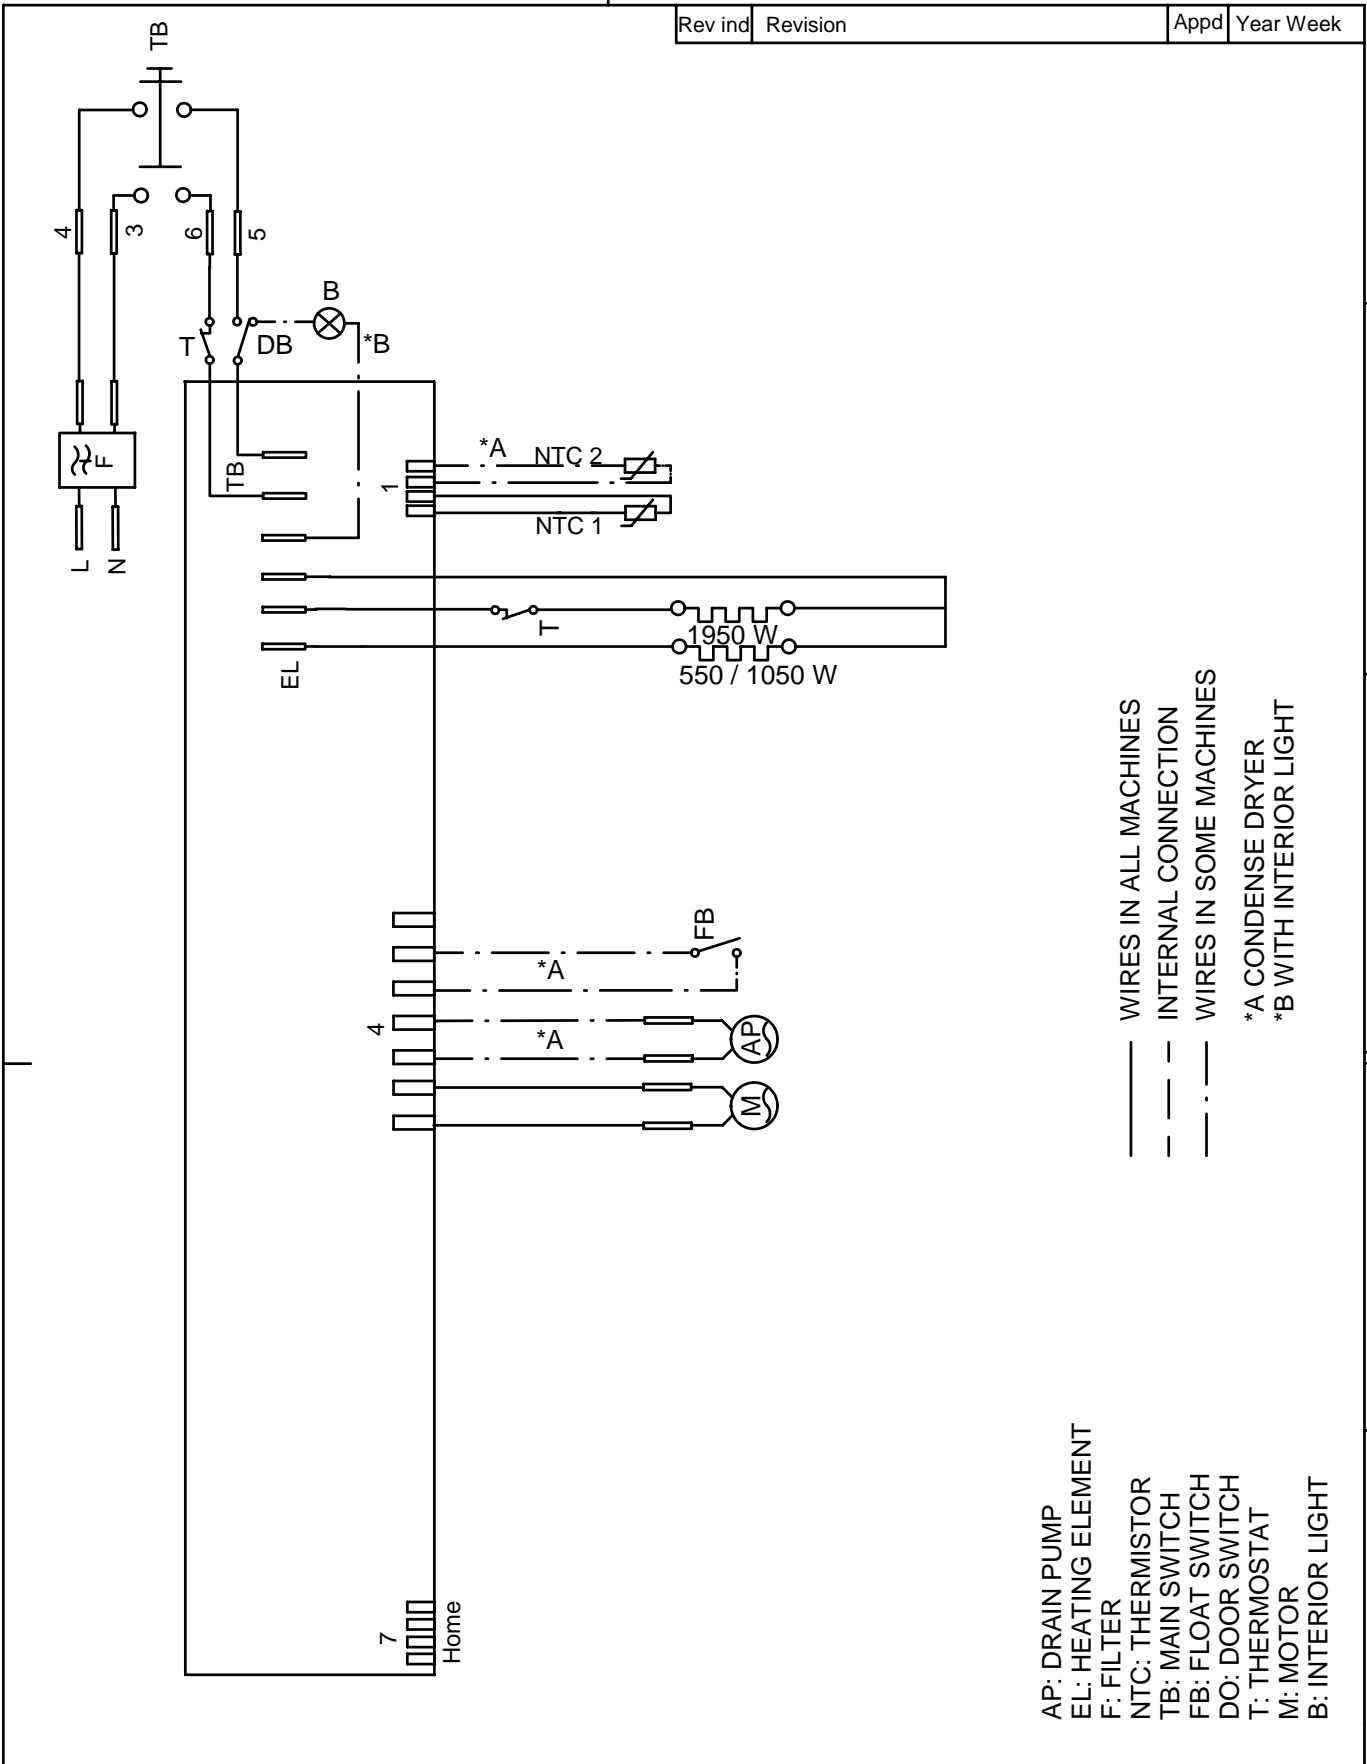

This document must not be copied without our written permission, and the contents thereof must not be imparted to a third party nor be used for any unauthorized purpose. Contraception will be prosecuted. ASKO CYLINDA AB

S:\UWVMD25\1_Tryckunderlag\Kopplingschema\8076101 Kopplingschema TD25\8076101 Circuit diagram TD25-b.dft, pema, 2005-04-12 15:50:48

AP: DRAIN PUMP
EL: HEATING ELEMENT
F: FILTER
NTC: THERMISTOR
TB: MAIN SWITCH
FB: FLOAT SWITCH
DO: DOOR SWITCH
T: THERMOSTAT
M: MOTOR
B: INTERIOR LIGHT

— WIRES IN ALL MACHINES
- - - INTERNAL CONNECTION
· · · WIRES IN SOME MACHINES
*A CONDENSE DRYER
*B WITH INTERIOR LIGHT

Pos.	Qty	Part No.	Name of item	Material
Material		Dens.Kg/dm3	Dimensions, Type, etc.	
Scale		Gen.tolerance	Description(ENG) CIRCUIT DIAGRAM TD25	
Designed by Pema		Gen.tol.Angle	Description(SE) KOPPLINGSSCHEMA TD25	
Released by		Iss by Dept	Year	Week
		UT	03	28
ASKO CYLINDA		80 761 01		b
		Rev Inđ		Replace
				Project TD25