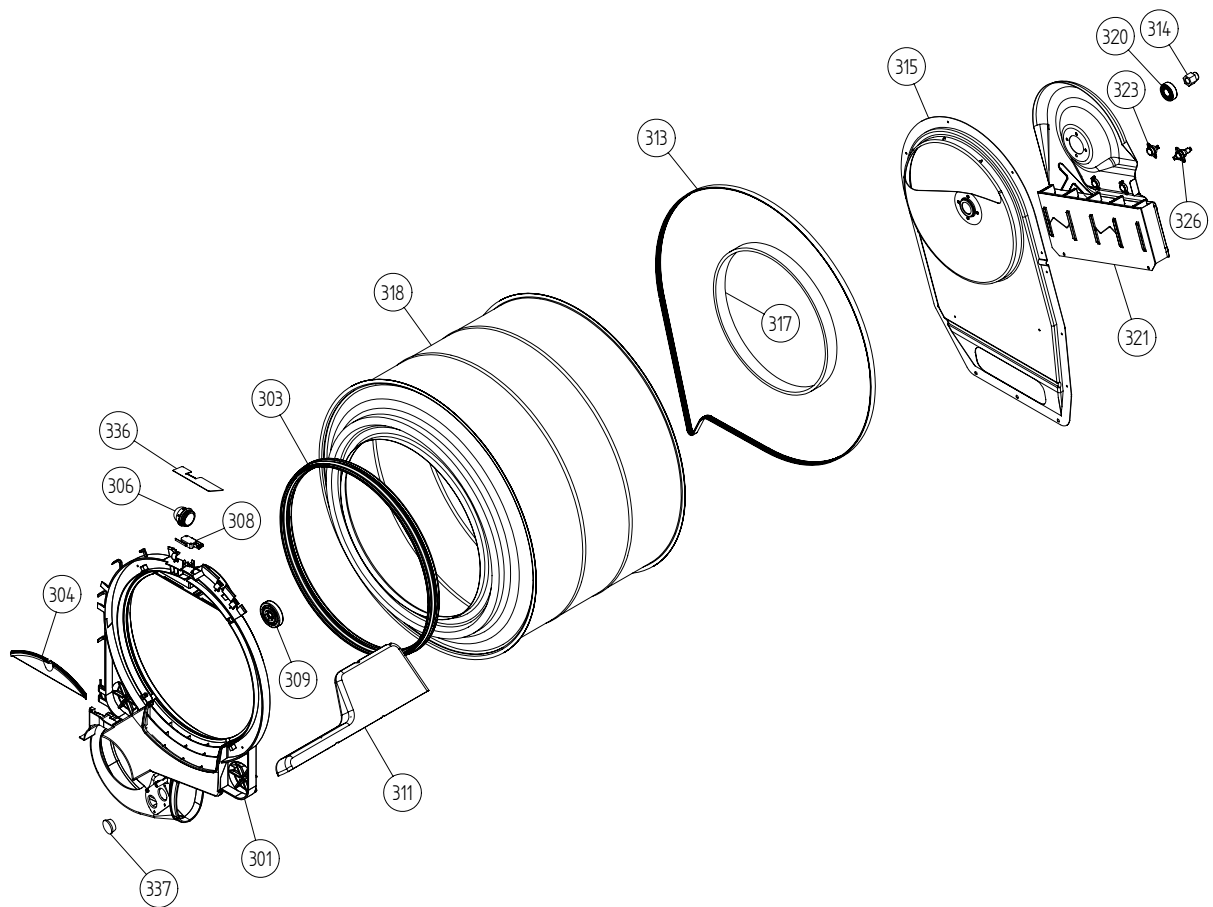

Cylinder and related parts

ASKO, T712 US - White #107712100 (TD25.3)

Pos	Spare part No.	Description	Qty	Comment
301	8801310	FRONT FRAME CPL TD25 NEW SEAL.	1 Pc's	
301	8801299	FRONT FRAME COMPL. TD20/21/25	1 Pc's	
301-a	8902066	Screw	4 Pc's	
303	8078539	FELTSEALING FRONT SAWN	1 Pc's	
303	8061821	Front Felt Seal T700	1 Pc's	
304	8061932-49	Lamp housing lid grey TD21	1 Pc's	
306	8061887	Lamp Chimney	1 Pc's	
308	8076104	DOOR SWITCH TD	1 Pc's	
309	8052622	Drum Roller Frt TD	2 Pc's	
309-a	8901337	Washer	2 Pc's	
309-b	8901193	Locking Nut	2 Pc's	
309-c	8901028	Screw	2 Pc's	
311	8052589-49	PADDLE TD	2 Pc's	
311	8052589	Paddle	2 Pc's	
311-a	8902099	Screw	5 Pc's	
313	8065710	sub to 8801267	1 Pc's	
314	8052632	Bushing Rear Drum 03/05 TD	1 Pc's	
314-a	8901130	SCREW A4-MVBF M8X40 7,9-8,0 HG	1 Pc's	
315	8076335	REAR PANEL INNER TD25	1 Pc's	
317	8064440	Felt sealing rear	1 Pc's	
318	8079449	CYLINDER COMPL. TD	1 Pc's	
318	8079493	CYLINDER COMPL. TD	1 Pc's	
320	8004439	Bearing Dryer Rear Panel All	1 Pc's	
321	8076226	HEATING ELEMENT 2500W TD25	1 Pc's	
321	8076227	HEATING ELEMENT 3000W TD25	1 Pc's	
323	8079200	THERMOSTAT 135C TD	1 Pc's	
326	8079737	THERMOSTAT 150C UL	1 Pc's	
336	8064187	GUARD, DOOR SWITCH	1 Pc's	
337	8076705	PLUG FOR THERMISTOR HOLE	1 Pc's