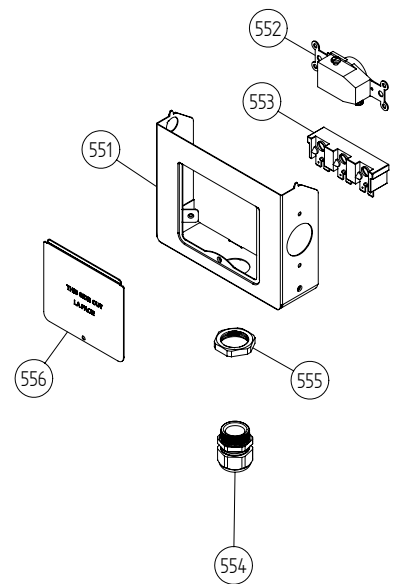

Upper Section

ASKO, T712 US - White #107712100 (TD25.3)

Pos	Spare part No.	Description	Qty	Comment
501	8076210	BEAM FRONT WMD25	1 Pc's	
501-a	8900338	Screw 20 Torx Self Tapping	2 Pc's	
501-b	8901413	Lock Washer laundry tops	2 Pc's	
501-c	8902087	Screw Plastic Housing 20 Torx	2 Pc's	
520	8073782	MAIN PUSH SWITCH	1 Pc's	
527	8076202	EMC-FILTER WITH INDUCTOR	1 Pc's	
527-a	8901155	Nut	1 Pc's	
527-b	8901419	Lock Washer	1 Pc's	
541	8061032	CORD SET 30A/250V SRDT AWG10/4	1 Pc's	
551	8076324	Connection box T711	1 Pc's	
552	8061033	Subs to 8061455	1 Pc's	
553	8061891	Terminal Block DryerTD 20	1 Pc's	
554	8078291	GROMMET 94793	1 Pc's	
554	8060462	Grommet	1 Pc's	
555	8060463	Lock Nut	1 Pc's	
556	8063756	Cover Terminal block T700s	1 Pc's	
556-a	8901097	Screw Terminal	1 Pc's