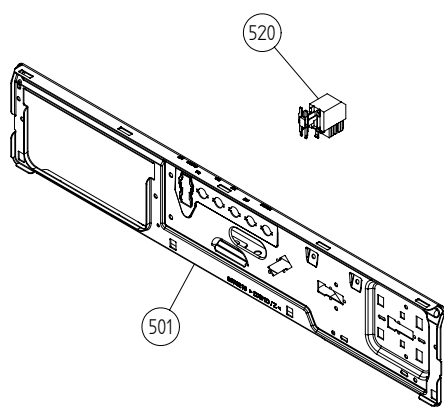

Upper Section

ASKO, T712 US - White #107712100 (TD25.3)

Pos	Spare part No.	Description	Qty	Comment
501	8076210	BEAM FRONT WMD25	1 Pc's	
501-a	8900338	Screw 20 Torx Self Tapping	2 Pc's	
501-b	8901413	Lock Washer laundry tops	2 Pc's	
501-c	8902087	Screw Plastic Housing 20 Torx	2 Pc's	
520	8073782	MAIN PUSH SWITCH	1 Pc's	
527	8076202	EMC-FILTER WITH INDUCTOR	1 Pc's	
527-a	8901155	Nut	1 Pc's	
527-b	8901419	Lock Washer	1 Pc's	
541	8061032	CORD SET 30A/250V SRDT AWG10/4	1 Pc's	
551	8076324	Connection box T711	1 Pc's	
552	8061033	Subs to 8061455	1 Pc's	
553	8061891	Terminal Block DryerTD 20	1 Pc's	
554	8078291	GROMMET 94793	1 Pc's	
554	8060462	Grommet	1 Pc's	
555	8060463	Lock Nut	1 Pc's	
556	8063756	Cover Terminal block T700s	1 Pc's	
556-a	8901097	Screw Terminal	1 Pc's