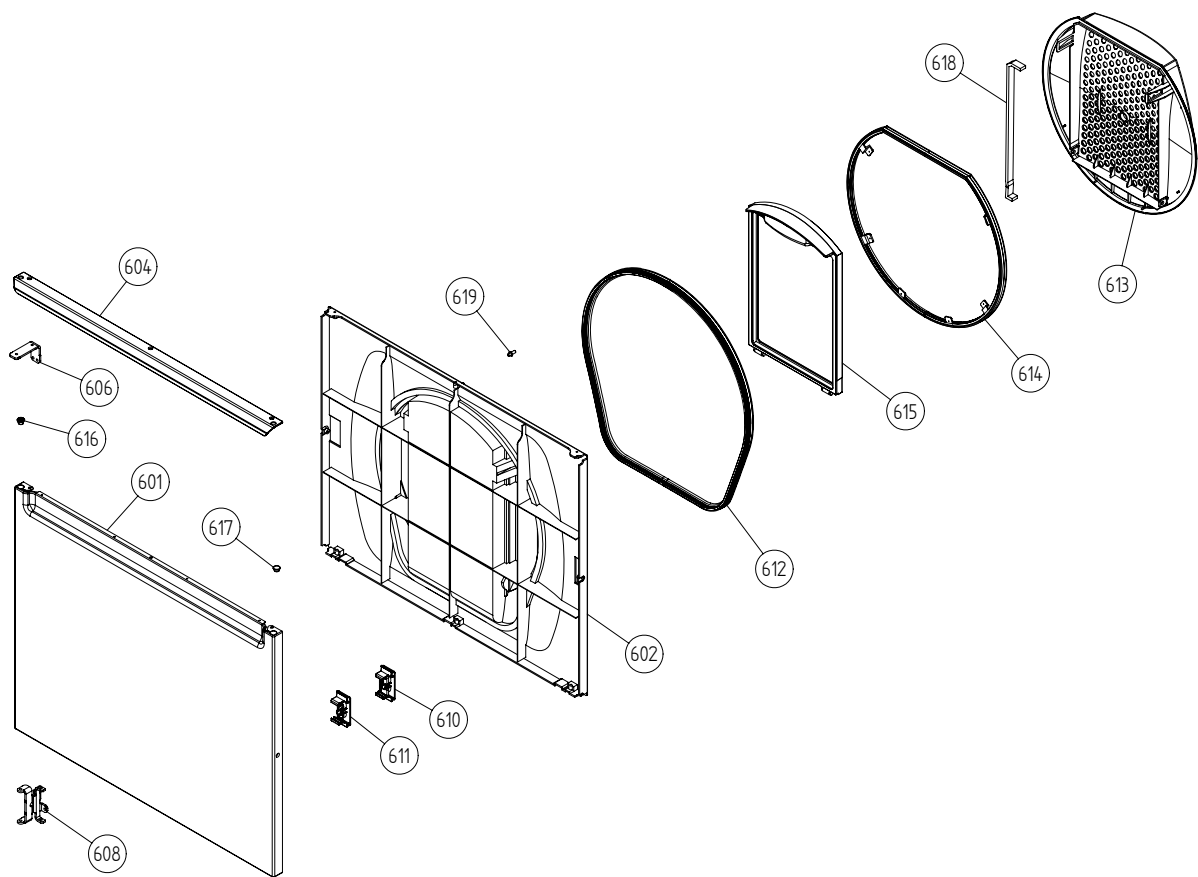

Control panel

ASKO, T712 US - White #107712100 (TD25.3)

Pos	Spare part No.	Description	Qty	Comment
401	8079336-0-UL	PANEL W.HANDLE T712 ASKO CA	1 Pc's	
403	8079788	LABEL PROG.INFO. TD25 US/CA	1 Pc's	
407	8061846-0-UL	Discontinued	1 Pc's	
430	8077132	CONTROL UNIT TD25.3 UL4	1 Pc's	
431	8079278-85	PUSHBUTTONS PRINTED TD25 VAR.3	1 Pc's	
432	8076364-85	PUSHBUTTON MAINSWITCH WMD25	1 Pc's	
434	8076235	LENS START/STOP WMD25	1 Pc's	
435	8076236	LENS 8 SEGMENT WMD25	2 Pc's	
437	8076685	LIGHT SCREENING LENS 7-SEGMENT	1 Pc's	
438	8076684	LENS 7-SEGMENT WMD25	1 Pc's	
439	8077334-8599UL	KNOB COMPL. SILV./TRANSP. UL4	1 Pc's	
440	8077396	DECOR PLATE WMD25	1 Pc's	
460	8077371	CABLE SET MOTOR TD	1 Pc's	
461	8077520	CABLE SET POWER 3000W	1 Pc's	
462	8077521	CABLE THERMOSTAT	1 Pc's	
466	8077372	CABLE SET THERMISTOR EXHAUST	1 Pc's	
467	8076229	CABLE SET HEATER TD	1 Pc's	
490	8079326	INSTRUCT. T712 ENGLISH US/CA	1 Pc's	
490	8079327	INSTRUCT. T712 FRENCH US/CA	1 Pc's	

Upper Section

ASKO, T712 US - White #107712100 (TD25.3)

Pos	Spare part No.	Description	Qty	Comment
501	8076210	BEAM FRONT WMD25	1 Pc's	
501-a	8900338	Screw 20 Torx Self Tapping	2 Pc's	
501-b	8901413	Lock Washer laundry tops	2 Pc's	
501-c	8902087	Screw Plastic Housing 20 Torx	2 Pc's	
520	8073782	MAIN PUSH SWITCH	1 Pc's	
527	8076202	EMC-FILTER WITH INDUCTOR	1 Pc's	
527-a	8901155	Nut	1 Pc's	
527-b	8901419	Lock Washer	1 Pc's	
541	8061032	CORD SET 30A/250V SRDT AWG10/4	1 Pc's	
551	8076324	Connection box T711	1 Pc's	
552	8061033	Subs to 8061455	1 Pc's	
553	8061891	Terminal Block DryerTD 20	1 Pc's	
554	8078291	GROMMET 94793	1 Pc's	
554	8060462	Grommet	1 Pc's	
555	8060463	Lock Nut	1 Pc's	
556	8063756	Cover Terminal block T700s	1 Pc's	
556-a	8901097	Screw Terminal	1 Pc's	