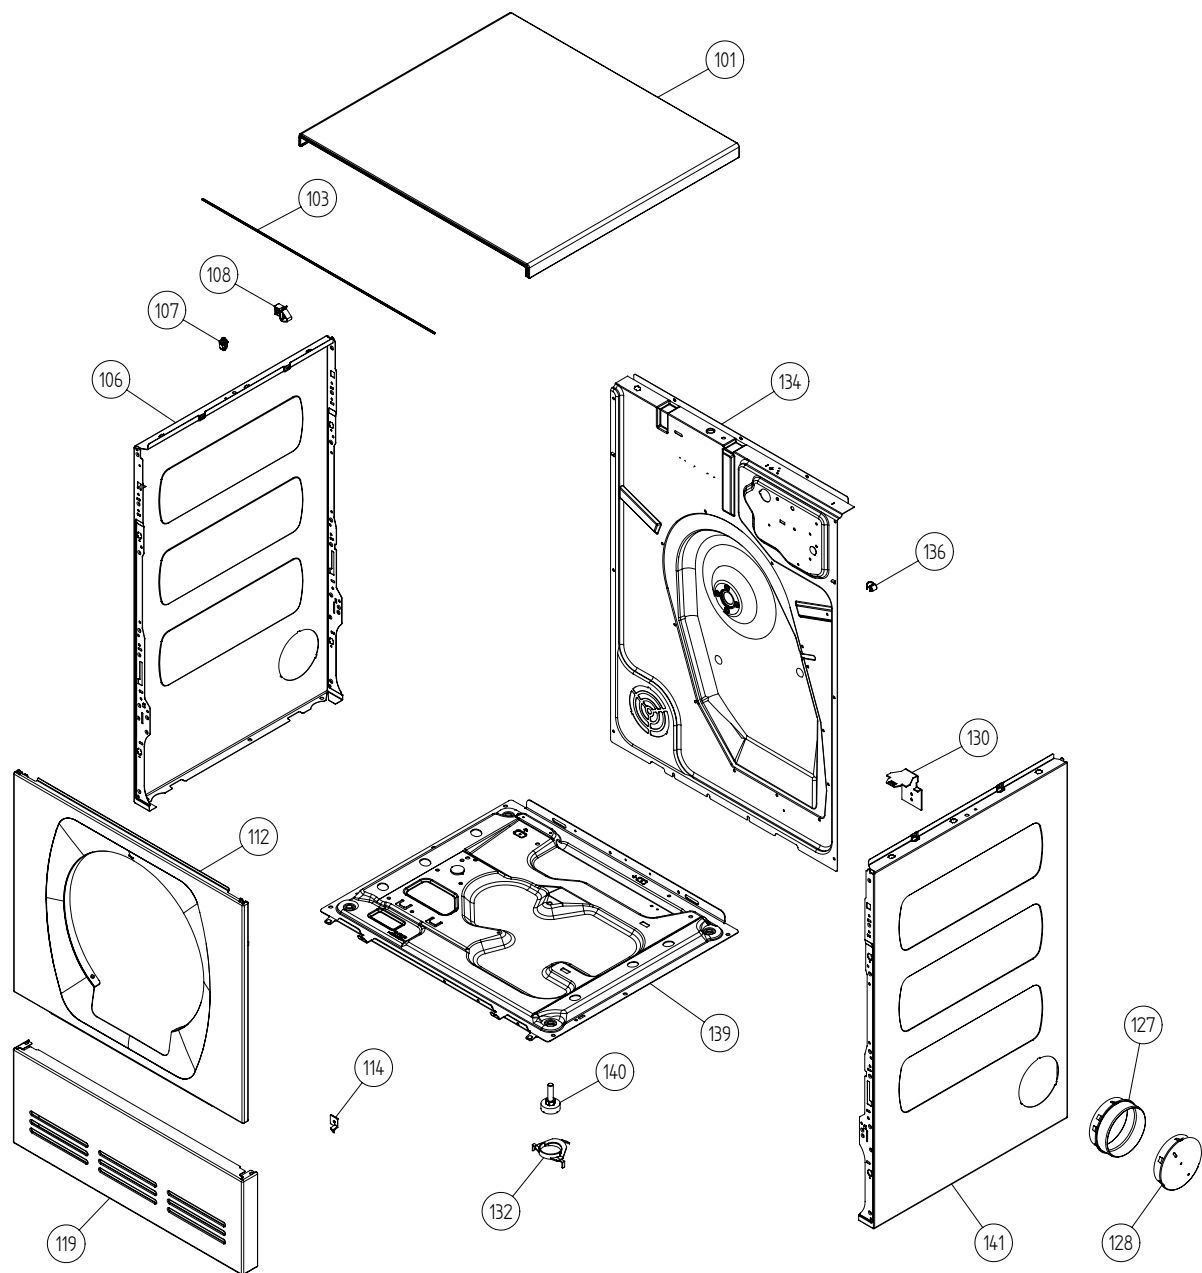

Outer Casing

ASKO, T712 US - White #107712100 (TD25.3)

Pos	Spare part No.	Description	Qty	Comment
101	8061817-0	Top White W600s T700s	1 Pc's	
101-a	8900338	Screw 20 Torx Self Tapping	3 Pc's	
101-b	8901413	Lock Washer laundry tops	2 Pc's	
103	8064062	Top Cover Strip	1 Pc's	
106	8801175-0	Panels left side T700 T760	1 Pc's	
107	8061763	Clip Front Plate 600700s	2 Pc's	
108	8061916	CABLE HOLDER WMD20	3 Pc's	
112	8061847-0	Front Plate 700 Series	1 Pc's	
112-a	8900338	Screw 20 Torx Self Tapping	2 Pc's	
112-b	8901413	Lock Washer laundry tops	2 Pc's	
114	8064177	Hook Lower Pane	2 Pc's	
114-a	8900338	Screw 20 Torx Self Tapping	2 Pc's	
119	8801247-0	Lower Cover w/Holes	1 Pc's	
127	8052641	Collar Vent Exhaust TD	1 Pc's	
128	8052640-0-UL	LID EXHAUST CANAL WHITE UL4	2 Pc's	
130	8053980	STACKING Bracket ALL TDs Mus	2 Pc's	
132	8064114	Holder Dryer Feet Stacking	1 Pc's	
134	8079947	REAR PANEL OUTER PUNCHED TD25	1 Pc's	
136	8061915	Cable Holder T700	1 Pc's	
139	8061618	BASE PAN WMD20	1 Pc's	
140	8059334	Leveling Leg Comp WMD 20	4 Pc's	
141	8801176-0	Panel R Side w/Hole T700	1 Pc's	