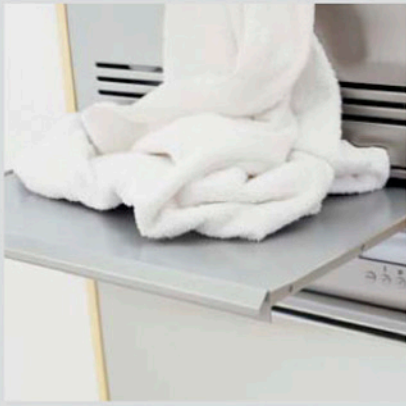

Spare Parts Catalogue

Dryers \ 700 Series
Type: TD25.3
Model: T712 US White

Prod. No: 107712100
January 9th 2007

AM Appliances Group

P.O. Box 851805 • Richardson • TX 75085-1805
789 N. Grove Road • Suite 103 • Richardson • TX 75081