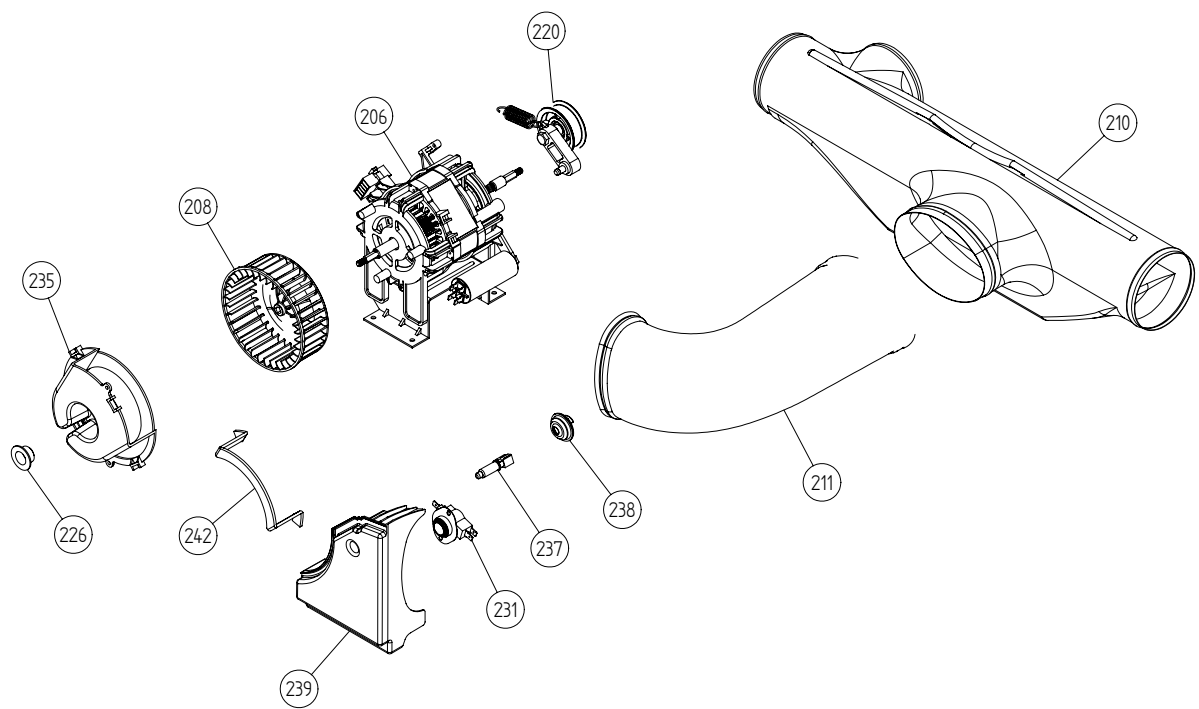

Outer Casing

ASKO, T712 US - White #107712100 (TD25.3)

Pos	Spare part No.	Description	Qty	Comment
101	8061817-0	Top White W600s T700s	1 Pc's	
101-a	8900338	Screw 20 Torx Self Tapping	3 Pc's	
101-b	8901413	Lock Washer laundry tops	2 Pc's	
103	8064062	Top Cover Strip	1 Pc's	
106	8801175-0	Panels left side T700 T760	1 Pc's	
107	8061763	Clip Front Plate 600700s	2 Pc's	
108	8061916	CABLE HOLDER WMD20	3 Pc's	
112	8061847-0	Front Plate 700 Series	1 Pc's	
112-a	8900338	Screw 20 Torx Self Tapping	2 Pc's	
112-b	8901413	Lock Washer laundry tops	2 Pc's	
114	8064177	Hook Lower Pane	2 Pc's	
114-a	8900338	Screw 20 Torx Self Tapping	2 Pc's	
119	8801247-0	Lower Cover w/Holes	1 Pc's	
127	8052641	Collar Vent Exhaust TD	1 Pc's	
128	8052640-0-UL	LID EXHAUST CANAL WHITE UL4	2 Pc's	
130	8053980	STACKING Bracket ALL TDs Mus	2 Pc's	
132	8064114	Holder Dryer Feet Stacking	1 Pc's	
134	8079947	REAR PANEL OUTER PUNCHED TD25	1 Pc's	
136	8061915	Cable Holder T700	1 Pc's	
139	8061618	BASE PAN WMD20	1 Pc's	
140	8059334	Leveling Leg Comp WMD 20	4 Pc's	
141	8801176-0	Panel R Side w/Hole T700	1 Pc's	

Lower Section

ASKO, T712 US - White #107712100 (TD25.3)

Pos	Spare part No.	Description	Qty	Comment
206	8061895	MOTOR COMPL. 60HZ TD20	1 Pc's	
206-a	8901969	Screw	4 Pc's	
206-b	8054268	Capacitor Dryer Motor 02/05	1 Pc's	
208	8065797	Fan impeller T711	1 Pc's	
210	8052638	TTube w/o Recirc holes	1 Pc's	
211	8052639	Exhaust Canal Bend	1 Pc's	
220	8801058	TENSION ARM Repl.by 8801214	1 Pc's	
226	8061949	Plug Fan TD700 Series	1 Pc's	
231	8065306	Dryer Thermostat	1 Pc's	
231-a	8902042	Screw Protective Cover Dryer	1 Pc's	
235	8076330-0	FAN CASING LID UL4	1 Pc's	
235-a	8902042	Screw Protective Cover Dryer	2 Pc's	
237	8076224	THERMISTOR TD25	1 Pc's	
238	8076365	GROMMET THERMISTOR	1 Pc's	
239	8077102-49	Guard Fan 700 Series	1 Pc's	
239-a	8902042	Screw Protective Cover Dryer	2 Pc's	
242	8064184	SEALING COVER FAN HOUSE	1 Pc's	