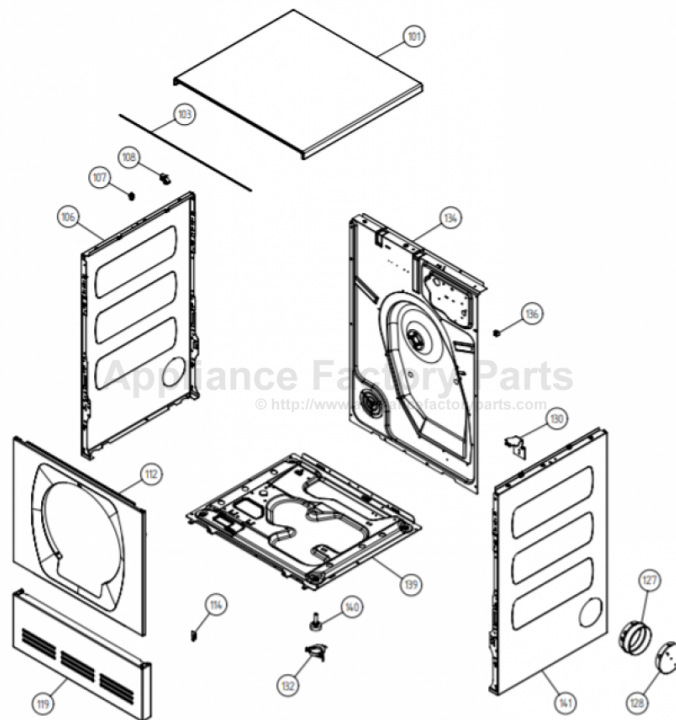

This Owner's Manual is provided and hosted by [Appliance Factory Parts](http://www.ApplianceFactoryParts.com).

ASKO T712WH Owner's Manual

[Shop genuine replacement parts for ASKO T712WH](#)

[Find Your ASKO Dryer Parts - Select From 73 Models](#)

Outer Casing

ASKO, T712 US - White #107712100 (TD25.3)

Pos	Spare part No.	Description	Qty	Comment
101	8061817-0	Top White W600s T700s	1 Pc's	
101-a	8900338	Screw 20 Torx Self Tapping	3 Pc's	
101-b	8901413	Lock Washer laundry tops	2 Pc's	
103	8064062	Top Cover Strip	1 Pc's	
106	8801175-0	Panels left side T700 T760	1 Pc's	
107	8061763	Clip Front Plate 600700s	2 Pc's	
108	8061916	CABLE HOLDER WMD20	3 Pc's	
112	8061847-0	Front Plate 700 Series	1 Pc's	
112-a	8900338	Screw 20 Torx Self Tapping	2 Pc's	
112-b	8901413	Lock Washer laundry tops	2 Pc's	
114	8064177	Hook Lower Pane	2 Pc's	
114-a	8900338	Screw 20 Torx Self Tapping	2 Pc's	
119	8801247-0	Lower Cover w/Holes	1 Pc's	
127	8052641	Collar Vent Exhaust TD	1 Pc's	
128	8052640-0-UL	LID EXHAUST CANAL WHITE UL4	2 Pc's	
130	8053980	STACKING Bracket ALL TDs Mus	2 Pc's	
132	8064114	Holder Dryer Feet Stacking	1 Pc's	
134	8079947	REAR PANEL OUTER PUNCHED TD25	1 Pc's	
136	8061915	Cable Holder T700	1 Pc's	
139	8061618	BASE PAN WMD20	1 Pc's	
140	8059334	Leveling Leg Comp WMD 20	4 Pc's	
141	8801176-0	Panel R Side w/Hole T700	1 Pc's	