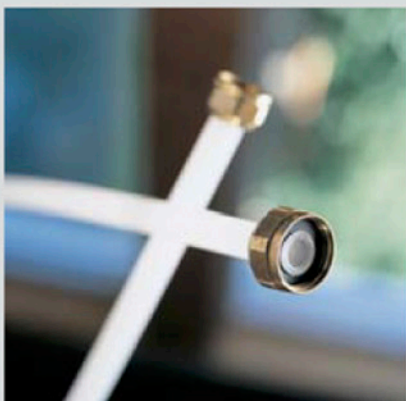

Spare Parts Catalogue

Dryers \ 700 Series
Type: TD25.3
Model: T712 US White

Prod. No: 107712100
January 9th 2007

AM Appliances Group

P.O. Box 851805 • Richardson • TX 75085-1805
789 N. Grove Road • Suite 103 • Richardson • TX 75081