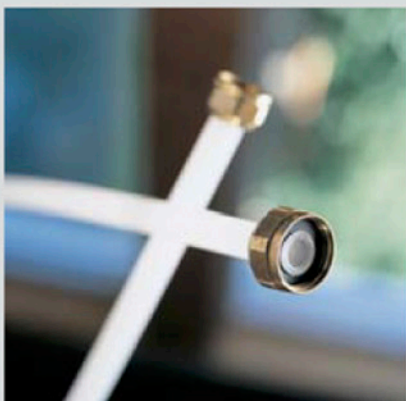

Spare Parts Catalogue

Dryers \ 700 Series
Type: TD22US
Model: T721 US White

Prod. No: 10772120
April 15th 2005

AM Appliances Group

P.O. Box 851805 • Richardson • TX 75085-1805
789 N. Grove Road • Suite 103 • Richardson • TX 75081