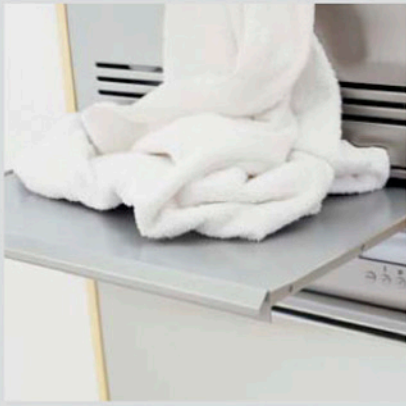

Spare Parts Catalogue

Dryers \ 700 Series
Type: TD22US
Model: T721 US White

Prod. No: 10772120
April 15th 2005

AM Appliances Group

P.O. Box 851805 • Richardson • TX 75085-1805
789 N. Grove Road • Suite 103 • Richardson • TX 75081