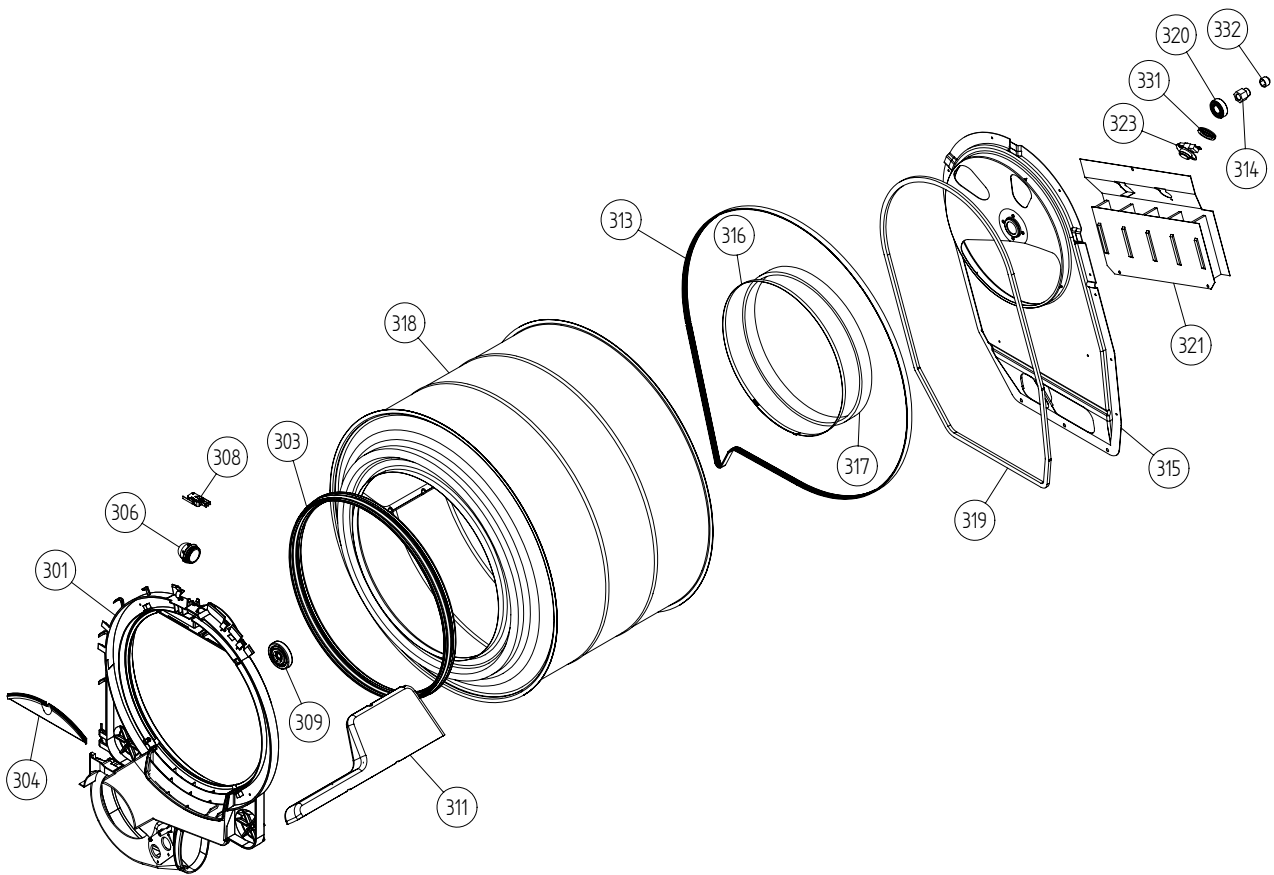

## Cylinder and related parts

ASKO, T721 US - White #10772120 (TD22US)

Pos	Spare part No.	Description	Qty	Comment
301	8801216	Front frame compl. TD21	1 Pcs	
301-a	8902066	Screw	4 Pcs	
303	8061821	Front Felt Seal T700	1 Pcs	
304	8061932-49	Lamp housing lid grey TD21	1 Pcs	
306	8061887	Lamp Chimney	1 Pcs	
308	8053107	Micro Switch Dryer 03/05	1 Pcs	
309	8052622	Drum Roller Frt. TD	1 Pcs	
311	8052589	Paddle	2 Pcs	
311-a	8902099	Screw	5 Pcs	
313	8065710	Belt 700s	1 Pcs	
314	8052632	Bushing Rear Drum 03/05 TD	1 Pcs	
315	8061851	Rear Panel Inner T700	1 Pcs	
315-a	8900369	Screw T25	13 Pcs	
316	8055054	Real Seal Clamp	1 Pcs	
317	8052649	Felt Strip Rear	1 Pcs	
317	8064440	Felt sealing rear	1 Pcs	
318	8061800	Cylinder Dryer TD20 Comp.	1 Pcs	
319	8059712	Rubber Strip	1 Pcs	
320	8004439	Bearing Dryer Rear Panel All	1 Pcs	
321	8063808	Heater Element 2500 W700s	1 Pcs	
321-a	8900369	Screw T25	2 Pcs	
323	8008487	TStat Man. Reset TD	1 Pcs	
323-a	8900369	Screw T25	1 Pcs	
331	8052650	Diaphragm Overheat	1 Pcs	
332	8064151	CAP OF BOLT	1 Pcs	