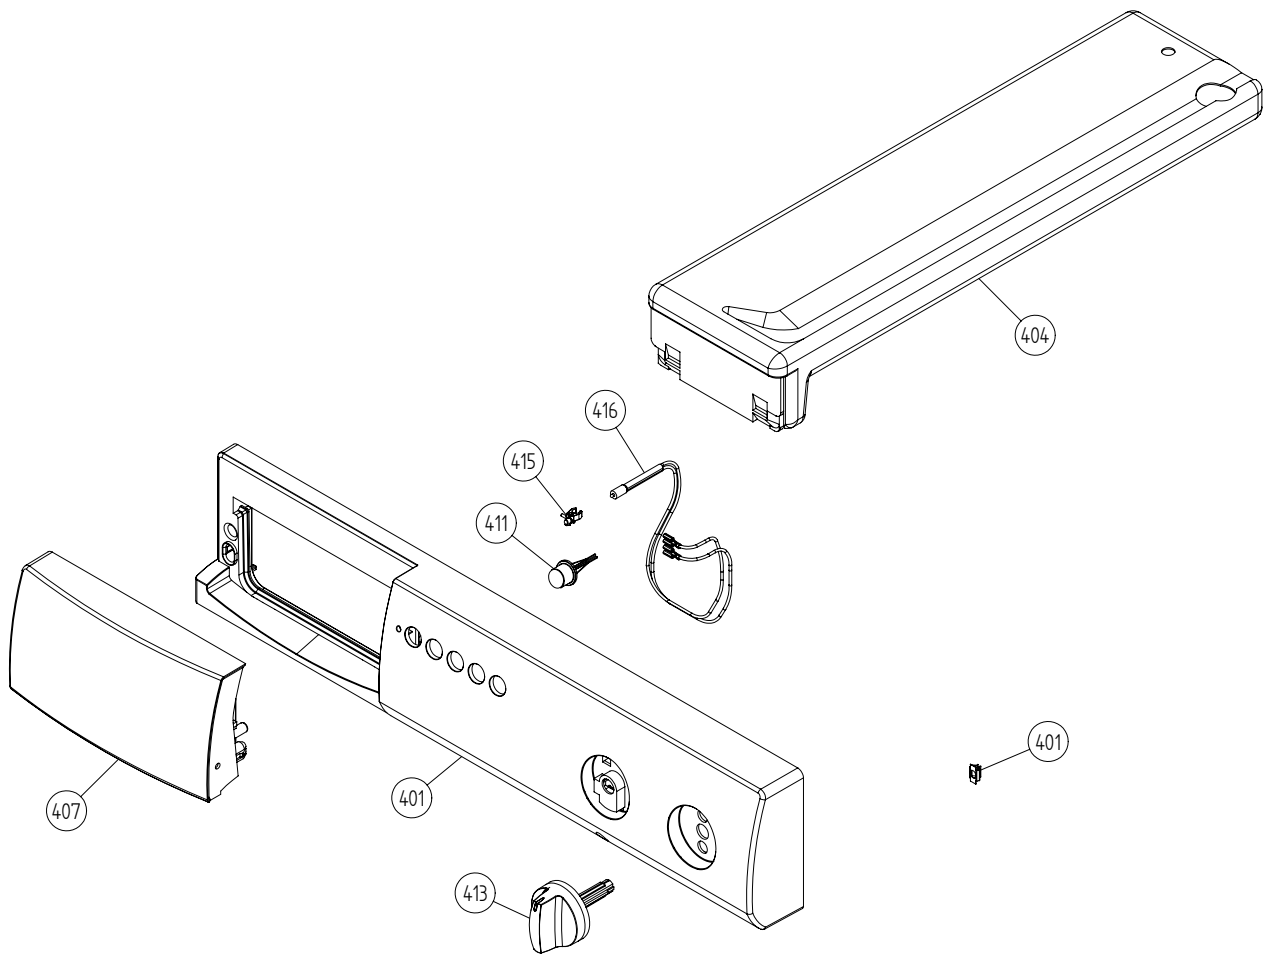

Control panel

ASKO, T721 US - White #10772120 (TD22US)

Pos	Spare part No.	Description	Qty	Comment
401	8065051-0-UL	Panel w/handle T721	1 Pcs	
401	8076319-0-UL	T721 Control panel with grey A	1 Pcs	
401-a	8901591	Clip/Panel 600700s	4 Pcs	
404	8061941	Water Tank 700 Series	1 Pcs	
407	8061846-0-UL	Discontinued	0 Pcs	
411	8061711-0	Push Buttons TNM33/44/11/22	5 Pcs	
413	8061892-0	Temp/Timer Knob 600/700s	2 Pcs	
415	8061822	Decor Lens 06 Laundry	1 Pcs	
416	8060478	Ind. Lamp 600s WM	1 Pcs	
490	8065662	INSTRUCT TD21 ENGLISH US/CA	1 Pcs	
490	8065663	INSTRUCTIONS TD21 FRENCH US/CA	1 Pcs	
490	8065664	INSTRUCT TD21 SPANISH US/CA	1 Pcs	
490	8076530	INSTRUCT. TD21 ENGLISH US/CA	1 Pc's	
490	8076531	INSTRUCTIONS TD21 FRENCH US/CA	1 Pc's	
490	8076532	INSTRUCT. TD21 SPANISH US/CA	1 Pc's	
490	8076812	INSTRUCT. TD21 ENGLISH US/CA	1 Pc's	
490	8076813	INSTRUCTIONS TD21 FRENCH US/CA	1 Pc's	
490	8076814	INSTRUCT. TD21 SPANISH US/CA	1 Pc's	
490	8064638	INSTR. GENERAL TD21 US/CA	1 Pc's