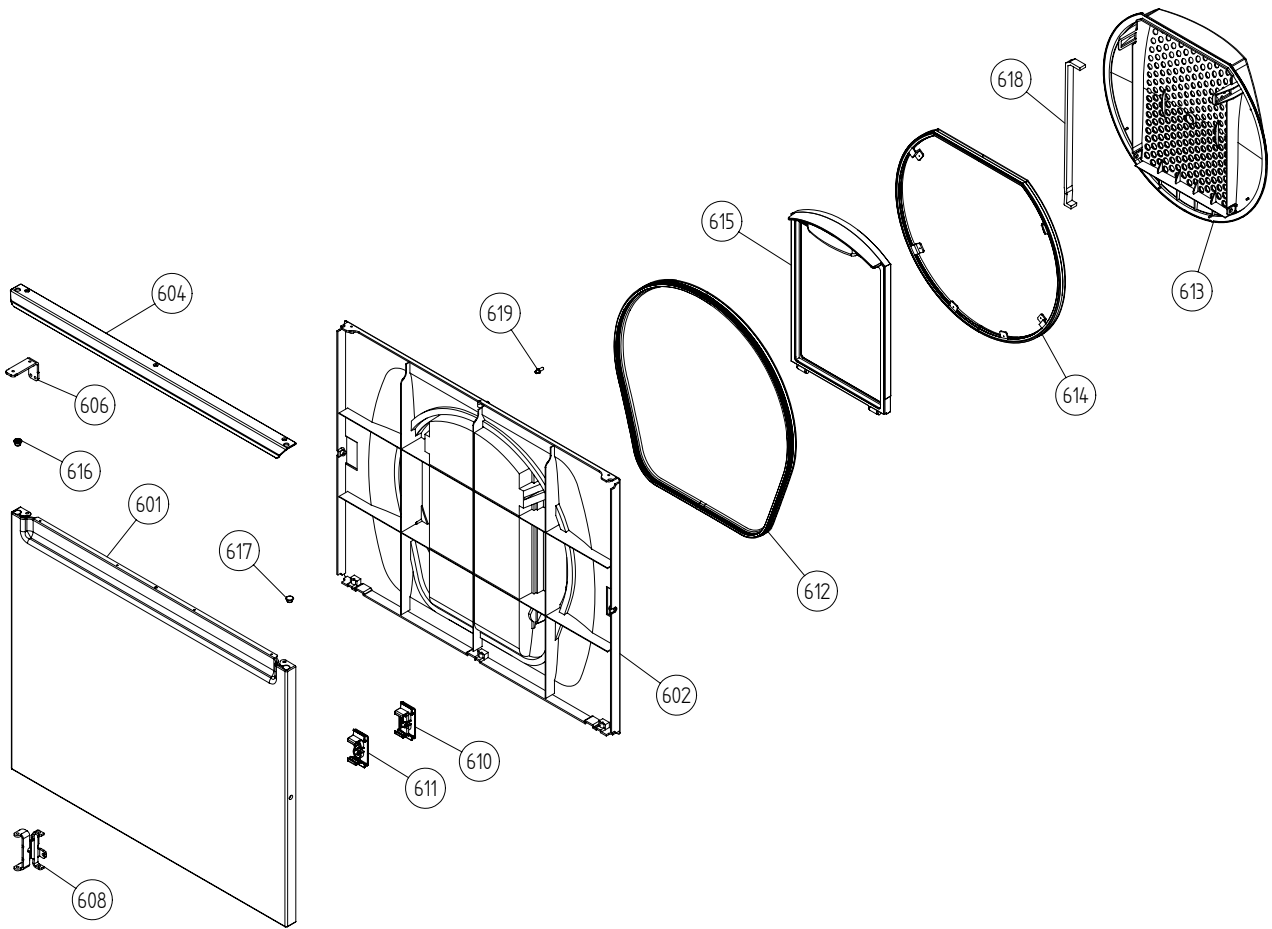

Outer door

ASKO, T721 US - White #10772120 (TD22US)

Pos	Spare part No.	Description	Qty	Comment
601	8061733-0	Outer Door 600/700 Series	1 Pcs	
602	8061810	Inner Door Dryer T700 Series	1 Pcs	
602-a	8902068	Screw	5 Pcs	
604	8061813-0	Door Handle T700	1 Pcs	
606	8061803-0	Hinge Pin Upper compl. 700s	1 Pcs	
606	8061805-0	hinge T711	1 Pcs	
606	8061805	SUB TO 80618050 hinge T711	1 Pcs	
606-a	8901097	Screw Terminal	2 Pcs	
606-b	8901619	Pop Rivet Det Comp	1 Pcs	
608	8061807-0	Lower Hinge Lower Compl.	1 Pcs	
608	8061806-0	hinge lower T711	1 Pcs	
608-a	8900338	Screw 20 Torx Self Tapping	2 Pcs	
608-b	8901097	Screw Terminal	1 Pcs	
610	8061878	Magnet Door T700s	1 Pcs	
611	8061886	Lock Holder T700 Series	0 Pcs	
612	8061815	Seal Dryer Door T700s	1 Pcs	
613	8065840	Filter Holder Compl.	1 Pcs	
614	8065274	Filter bracket T711	1 Pcs	
615	8061812	Double Lint filter 700s	1 Pcs	
616	8061865-0	Bushing Hinge Pin T700s	2 Pcs	
617	8061953-0	Door Plug T700s	1 Pcs	
618	8801250	Kit sealing strip/filter hold	1 Pcs	
619	8064240	Pin Door Switch Dryer	1 Pcs