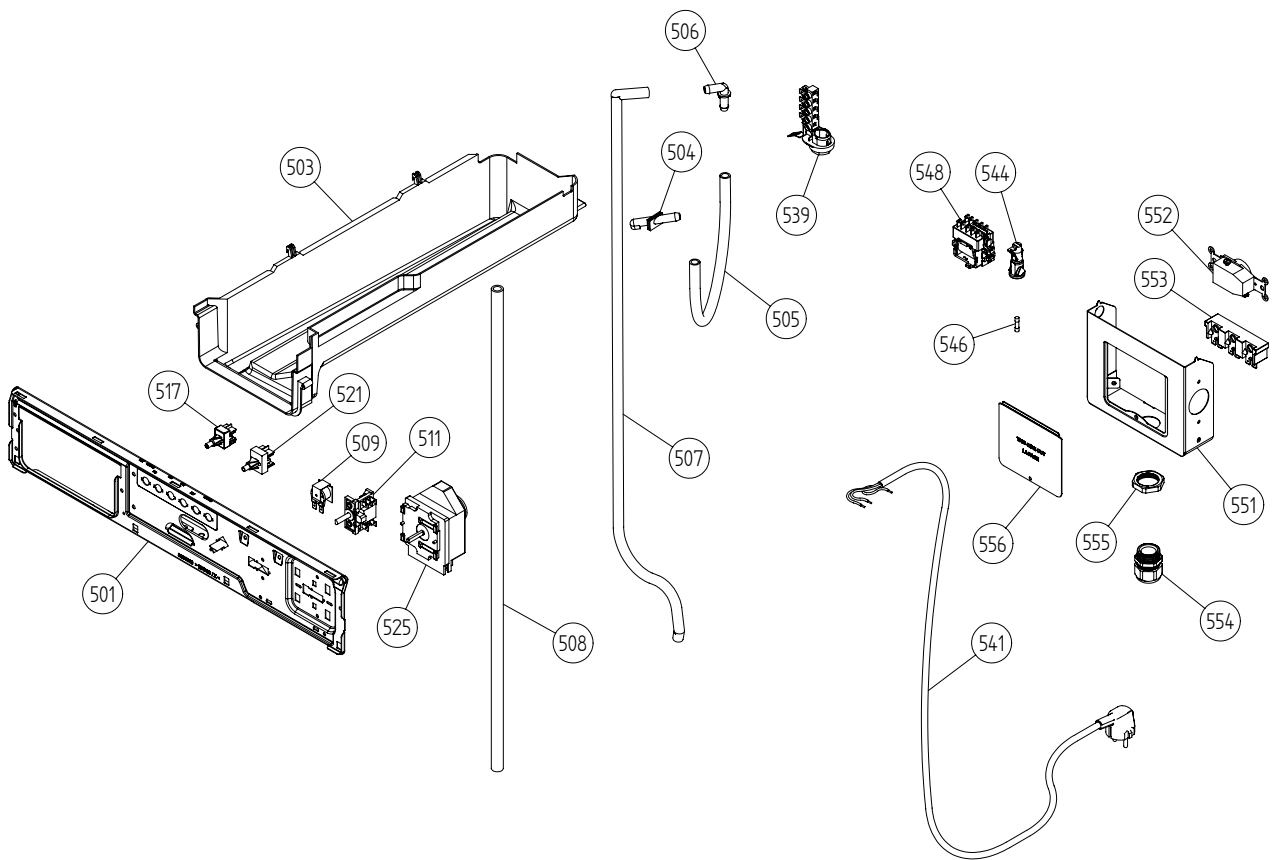

## Cylinder and related parts

ASKO, T721 US - White #10772120 (TD22US)

Pos	Spare part No.	Description	Qty	Comment
301	8801216	Front frame compl. TD21	1 Pcs	
301-a	8902066	Screw	4 Pcs	
303	8061821	Front Felt Seal T700	1 Pcs	
304	8061932-49	Lamp housing lid grey TD21	1 Pcs	
306	8061887	Lamp Chimney	1 Pcs	
308	8053107	Micro Switch Dryer 03/05	1 Pcs	
309	8052622	Drum Roller Frt. TD	1 Pcs	
311	8052589	Paddle	2 Pcs	
311-a	8902099	Screw	5 Pcs	
313	8065710	Belt 700s	1 Pcs	
314	8052632	Bushing Rear Drum 03/05 TD	1 Pcs	
315	8061851	Rear Panel Inner T700	1 Pcs	
315-a	8900369	Screw T25	13 Pcs	
316	8055054	Real Seal Clamp	1 Pcs	
317	8052649	Felt Strip Rear	1 Pcs	
317	8064440	Felt sealing rear	1 Pcs	
318	8061800	Cylinder Dryer TD20 Comp.	1 Pcs	
319	8059712	Rubber Strip	1 Pcs	
320	8004439	Bearing Dryer Rear Panel All	1 Pcs	
321	8063808	Heater Element 2500 W700s	1 Pcs	
321-a	8900369	Screw T25	2 Pcs	
323	8008487	TStat Man. Reset TD	1 Pcs	
323-a	8900369	Screw T25	1 Pcs	
331	8052650	Diaphragm Overheat	1 Pcs	
332	8064151	CAP OF BOLT	1 Pcs	