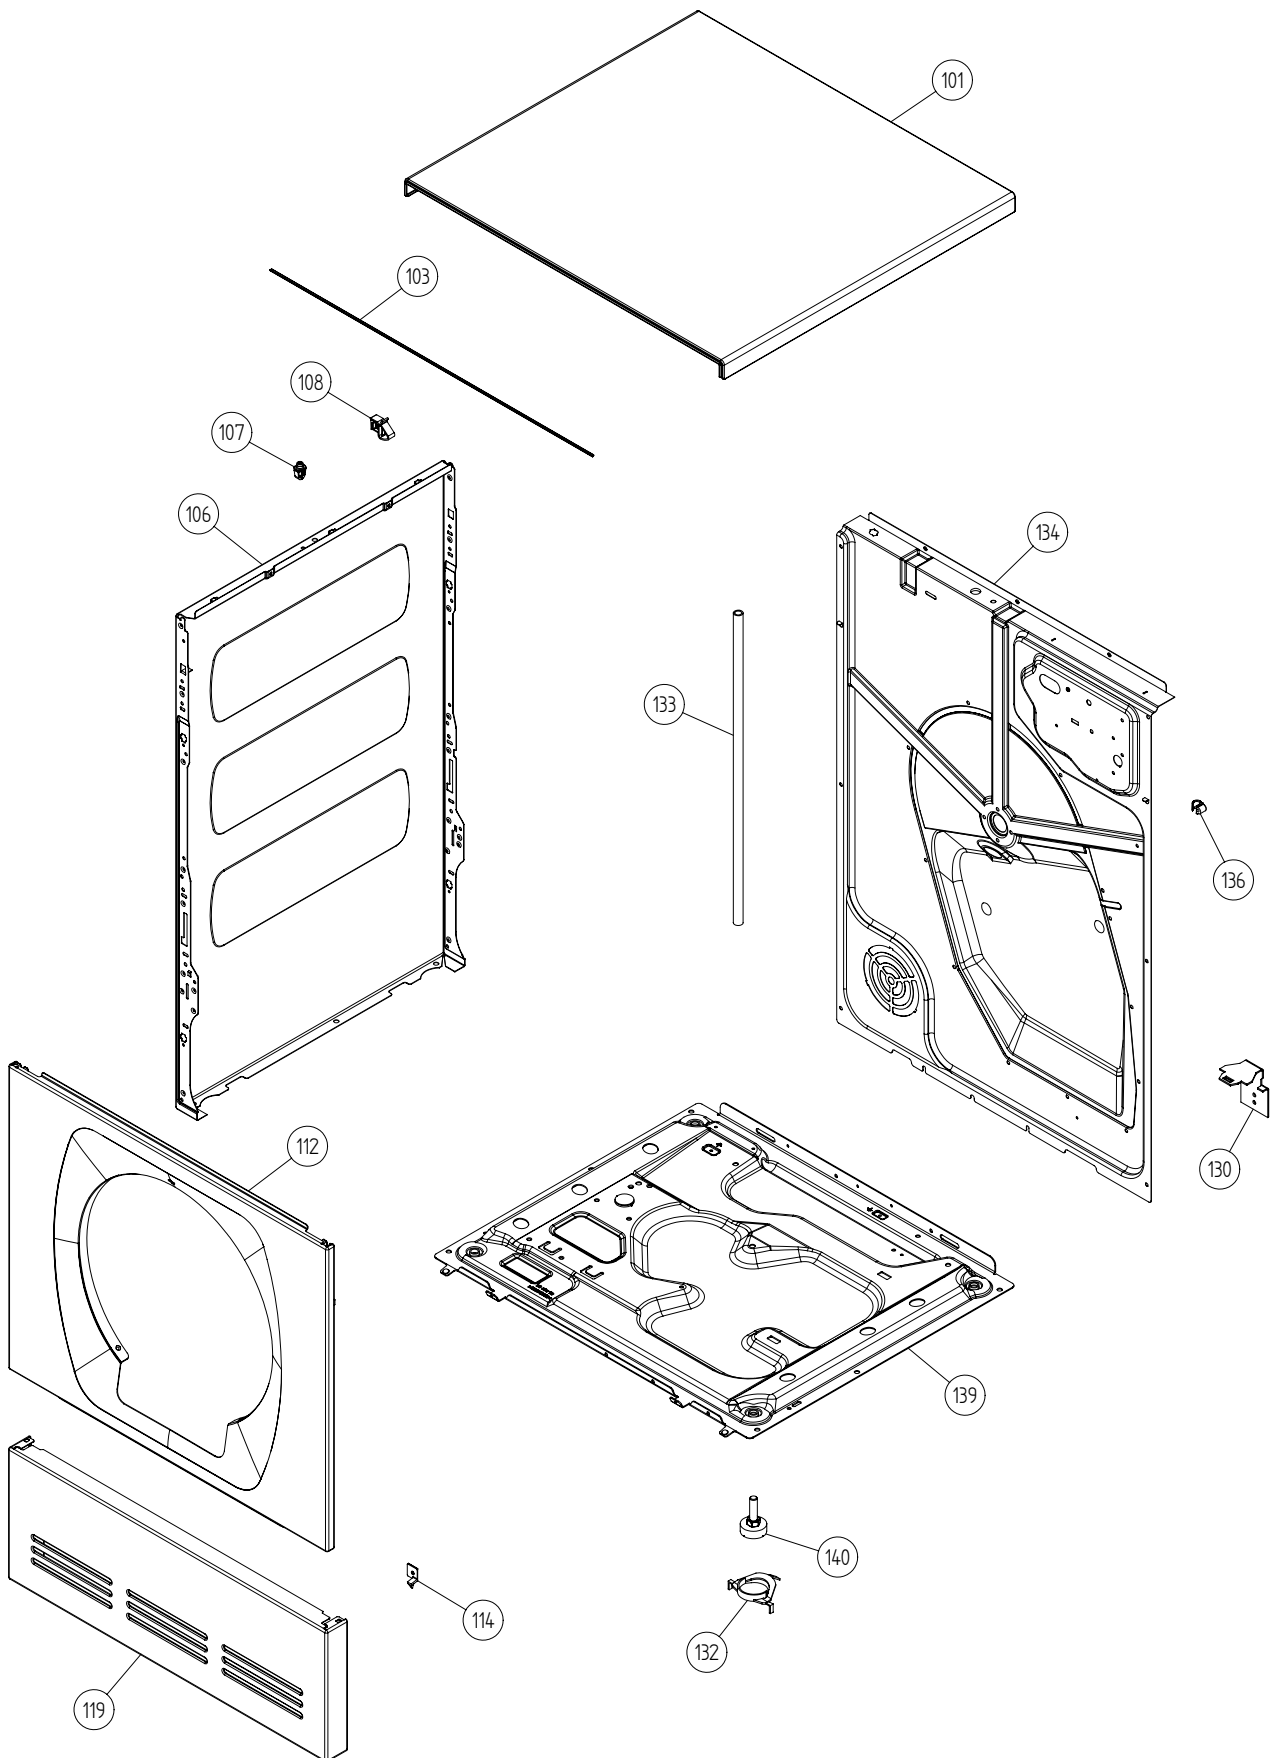

Outer casing

ASKO, T721 US - White #10772120 (TD22US)

Pos	Spare part No.	Description	Qty	Comment
101	8061817-0	Top White W600s T700s	1 Pcs	
101-a	8900338	Screw 20 Torx Self Tapping	3 Pcs	
101-b	8901413	Lock Washer laundry tops	2 Pcs	
103	8064062	Top Cover Strip	1 Pcs	
106	8801174-0	Side Panel Washer 600s	1 Pcs	
107	8061763	Clip Front Plate 600700s	2 Pcs	
108	8061916	CABLE HOLDER WMD20	3 Pcs	
112	8061847-0	Front Plate 700 Series	1 Pcs	
112-a	8900338	Screw 20 Torx Self Tapping	2 Pcs	
112-b	8901413	Lock Washer laundry tops	2 Pcs	
114	8064177	Hook Lower Pane	2 Pcs	
114-a	8900338	Screw 20 Torx Self Tapping	2 Pcs	
119	8801247-0	Lower Cover w/Holes	1 Pcs	
130	8053980	STACKING Bracket ALL TDs Mus	2 Pcs	
132	8064114	Holder Dryer Feet Stacking	1 Pcs	
133	8054733	Rubber Hose Accy Drain Cond.	1 Pcs	
134	8061829	Rear Panel Outer T700	1 Pcs	
134-a	8900338	Screw 20 Torx Self Tapping	10 Pcs	
136	8061915	Cable Holder T700	1 Pcs	
139	8061618	BASE PAN WMD20	1 Pcs	
140	8059334	Leveling Leg Comp. WMD 20	4 Pcs