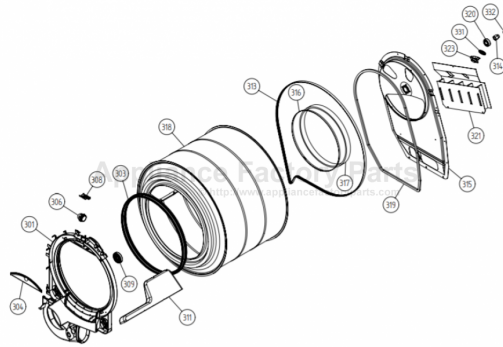

[Find Your ASKO Dryer Parts - Select From 73 Models](#)

----- Manual continues below -----