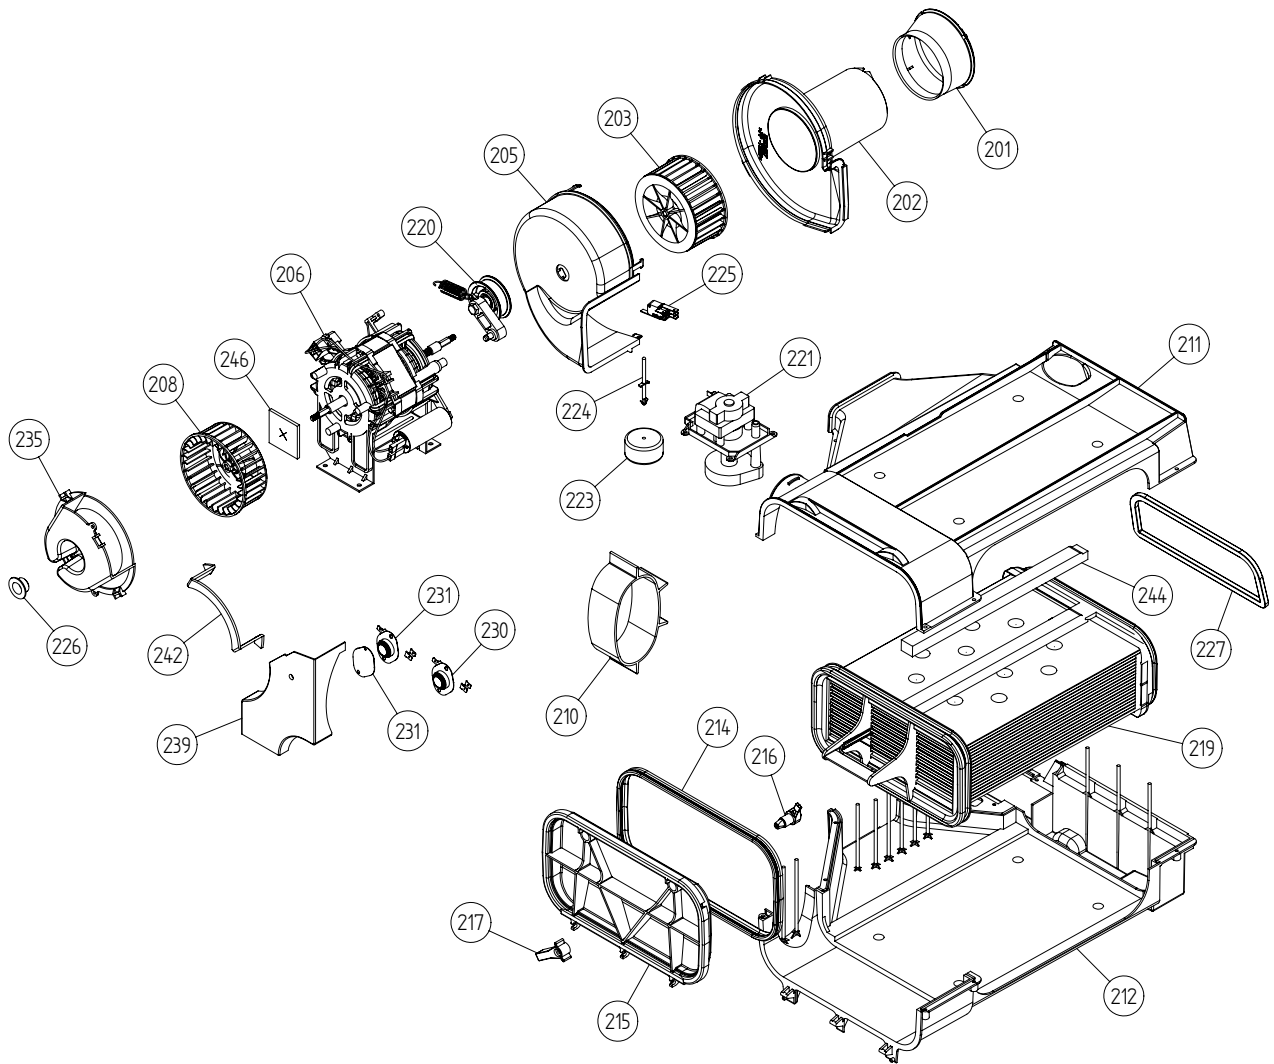

Lower session

ASKO, T721 US - White #10772120 (TD22US)

Pos	Spare part No.	Description	Qty	Comment
201	8061940	Air Canal	1 Pcs	
202	8052637	ExFan Inlet	1 Pcs	
203	8061960	Fan Impeller 700 Series	1 Pcs	
205	8052636	ExFan Motor	1 Pcs	
206	8061895	Motor Dryer 700s	1 Pcs	
206-a	8901969	Screw	4 Pcs	
206-b	8054268	Capacitor Dryer Motor 02/05	1 Pcs	
208	8055200	Blower Dryer Front All	1 Pcs	
208-a	8901192	Locking Nut WM 03/05	1 Pcs	
210	8058671	AIR HOSE	1 Pcs	
211	8052574	Condenser House UP	1 Pcs	
211-a	8902087	Screw Plastic Housing 20 Torx	7 Pcs	
212	8052575	Condenser House Lower	1 Pcs	
212-a	8902087	Screw Plastic Housing 20 Torx	3 Pcs	
214	8052644	Seal Cond Door	1 Pcs	
215	8053112	Cover Cond. House	1 Pcs	
216	8052606	LOCK HOOK	2 Pcs	
217	8052605	LOCK KNOB	2 Pcs	
217-a	8902099	Screw	2 Pcs	
219	8063752	CONDENSER SET COMPLETE	1 Pcs	
220	8801214	TENSION ARM W.BALL BEARING	1 Pc's	
221	8801194	Drain Pump Condenser 03/05 TD	1 Pcs	
221-a	8902087	Screw Plastic Housing 20 Torx	3 Pcs	
223	8053056	Float Condenser Dryers	1 Pcs	
224	8053098	Float Pin	1 Pcs	
225	8052643	MICROSWITCH Overflow TD	1 Pcs	
226	8061949	Plug Fan TD700 Series	1 Pcs	
227	8059711	Sponge Rubber Strip	1 Pcs	
230	8001444	TStat Low Temp T720	1 Pcs	
230-a	8902042	Screw Protective Cover Dryer	1 Pcs	
231	8050091	Cover Plate	1 Pcs	
231	8065306	THERMOSTAT 70	1 Pcs	
231-a	8902042	Screw Protective Cover Dryer	1 Pcs	
231-a	8900369	Screw T25	1 Pcs	
235	8076330-0	FAN CASING LID UL4	1 Pcs	
235	8061899	Fan Casing Lid T700	1 Pcs	
235-a	8902042	Screw Protective Cover Dryer	2 Pcs	
239	8076948	PROTECTION FAN HOUSE ASM	1 Pc's	
239-a	8902042	Screw Protective Cover Dryer	1 Pcs	
242	8064184	SEALING COVER FAN HOUSE	1 Pcs	
244	8063905	SEALING STRIP CONDENSER SET	2 Pcs	
246	8058323	SHAFT SEAL DRYER	1 Pcs