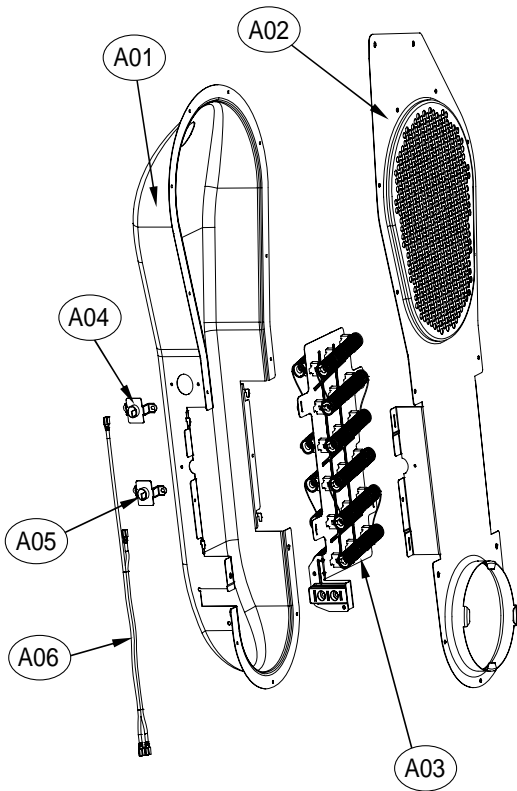

10. CABINET FRONT ASS'Y

Cabinet Front Assembly

ASKO, TL751GXXLW - Gas Dryer XXL (TL751GXXLW)

Pos	Spare part No.	Description	Qty	Comment
G01	3610812500K	Front Panel Wht w/labels	1 Pc's	
G02	3612323300	Front Panel Gasket	4 Pc's	
G03	3615304400	Hinge Support	2 Pc's	
G04	3613802500	Door Lock	1 Pc's	
G04a	7122401409	Screw-Self Tapping	2 Pc's	For attaching door lock
G05	3619047700	Door Switch	1 Pc's	
G06	3616051229	Screw - Self Tapping	1 Pc's	
G06a	3616051229	Screw - Self Tapping	1 Pc's	
G07	3613558800	Warning Label	1 Pc's	
G08	3613557600	Caution Label	1 Pc's	
G09	3613558900	Rating Label	1 Pc's	

6. DRUM SUPPORT FRONT ASS'Y

Drum Support Front Assembly

ASKO, TL751GXXLW - Gas Dryer XXL (TL751GXXLW)

Pos	Spare part No.	Description	Qty	Comment
S01	3615304600	Drum Support Front	1 Pc's	
S02	3610609000	Support Bracket Front	4 Pc's	
S03	3611909500	Lint Filter	1 Pc's	
S04	7112401008	Screw-Self Tapping	1 Pc's	
S05	7112401008	Screw-Self Tapping	2 Pc's	
S06	3617510400	Outlet Duct Assembly	1 Pc's	
S07	7112401008	Screw-Self Tapping	2 Pc's	
S08	3614714400	Drum Roller	2 Pc's	
S09	3616039400	Washer - Roller	2 Pc's	
S10	3616039300	Nut - Roller	2 Pc's	
S11	3613625300	Lamp housing	1 Pc's	
S12	3615505100	Lamp Cover	1 Pc's	
S13	7112401008	Screw-Self Tapping	1 Pc's	
S14	3613802400	Harness Clip	1 Pc's	

4. HEATER DUCT ASS'Y

4-1. Electric Type

4-2. Gas Type

Air/Heater duct Assembly

ASKO, TL751GXXLW - Gas Dryer XXL (TL751GXXLW)

Pos	Spare part No.	Description	Qty	Comment
A01	3617510200	Inlet Duct - Rear	1 Pc's	
A01a	7122400811	Screw-Self Tapping	12 Pc's	
A02	3617510300	Inlet Duct - Front	1 Pc's	
A02a	7122400811	Screw-Self Tapping	4 Pc's	
A03	3612802500	Heater - Dryer	1 Pc's	
A04	3619047600	Thermostat - Hi Limit	1 Pc's	125C Off / 94C On
A05	3619047800	Thermostat Cut-Out	1 Pc's	140C Off / -35C On
A06	3612797100	Heater Harness - Dryer	1 Pc's	