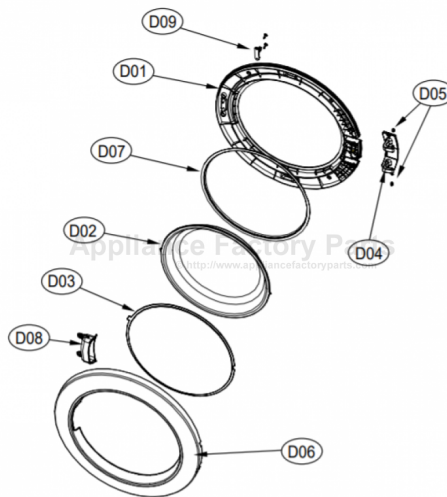

[Find Your ASKO Dryer Parts - Select From 73 Models](#)

----- Manual continues below -----