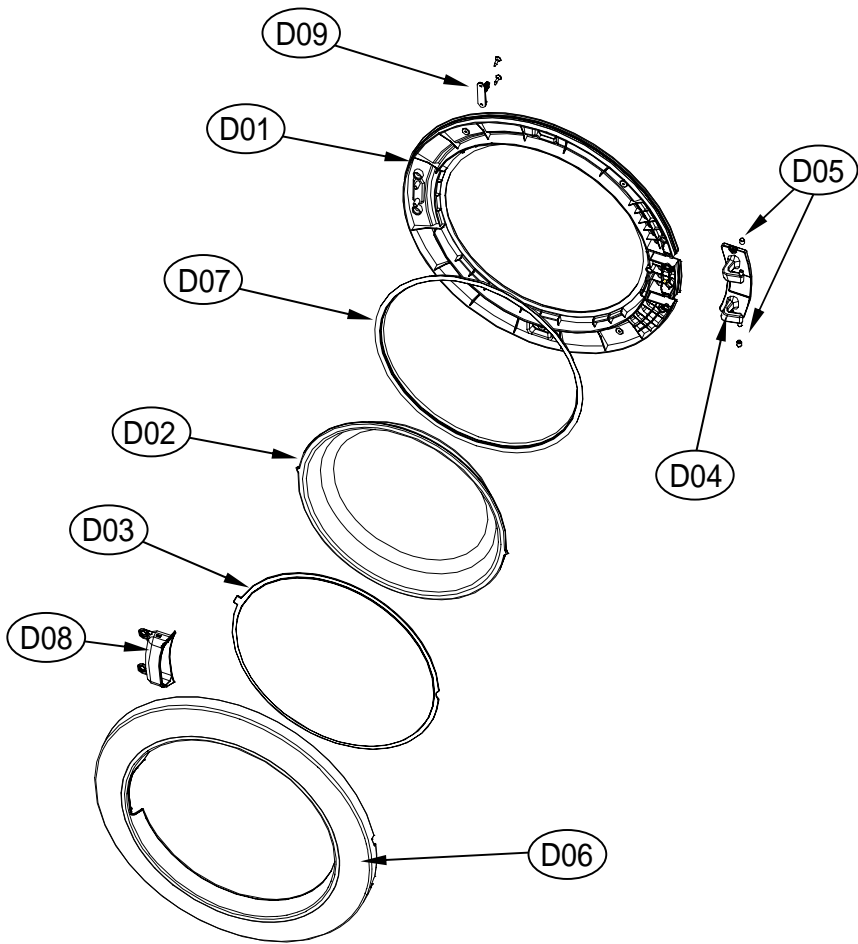

----- Manual continues below -----

Spare Parts Catalogue

Tumble Dryers \ ASKO XXL Series
Type: TL751GXXLW
Model: TL751GXXLW Gas Dryer XXL

Prod. No: 107751G00

October 20th 2009

ASKO Appliances Inc.

4001 E Plano Parkway #1004001 E Plano Parkway #100
Plano, Texas 75074

8. DOOR ASS'Y

Door Assembly

ASKO, TL751GXXLW - Gas Dryer XXL (TL751GXXLW)

Pos	Spare part No.	Description	Qty	Comment
D01	3612208000	Door Frame - Inner	1 Pc's	
D01a	7115402008	Screw - Self Tapping	15 Pc's	For attaching Inner & Outer door frames
D02	36117ABR00	Door Glass	1 Pc's	
D03	3618304300	Door Glass Protection	1 Pc's	
D04	3612903600	Door Hinge	1 Pc's	
D05	3610916500	Door Hinge Cap	2 Pc's	
D06	3612208110	Door Frame - Outer Titanium	1 Pc's	
D07	3612323000	Door Gasket	1 Pc's	
D08	3611428310	Handle Cover	1 Pc's	
D09	3613101100	Door Hook	1 Pc's	
D09a	7115401608	Screw-Self Tapping	1 Pc's	For attaching door hook

11. CONTROL PANEL F ASS'Y

Control Panel Assembly

ASKO, TL751GXXLW - Gas Dryer XXL (TL751GXXLW)

Pos	Spare part No.	Description	Qty	Comment
P01	3614288900	Front Control Panel	1 Pc's	
P01a	71224012411	Screw - Self Tapping	1 Pc's	To affix PCB case to control panel
P02	3616637800	Power Button	1 Pc's	
P03	3615506300	Lens Cover - Prg Selector	1 Pc's	
P04	3616637900	Start Button	1 Pc's	
P05	3615506400	Program Lens Cover	1 Pc's	
P06	3616638100	Option Button	7 Pc's	
P07	3616638000	Function Button	1 Pc's	
P08	3616638200	Program Knob - Outer	1 Pc's	
P09	3616638300	Program Knob - Inner	1 Pc's	
P10	3613054700	Program Knob Lens	1 Pc's	
P11	3613054500	Program Knob Lens Holder	1 Pc's	
P12	3613054600	Lens Cover - Prg Option	1 Pc's	
P13	PRPSSWAD55	Control Unit PCB - Dryer	1 Pc's	For Electric & Gas Dryers
P14	3611147600	Control Unit Case - PCB Front	1 Pc's	
P14a	71224012411	Screw - Self Tapping	7 Pc's	To affix PCB case to control panel
P15	3610917700	Screw Cap	1 Pc's	