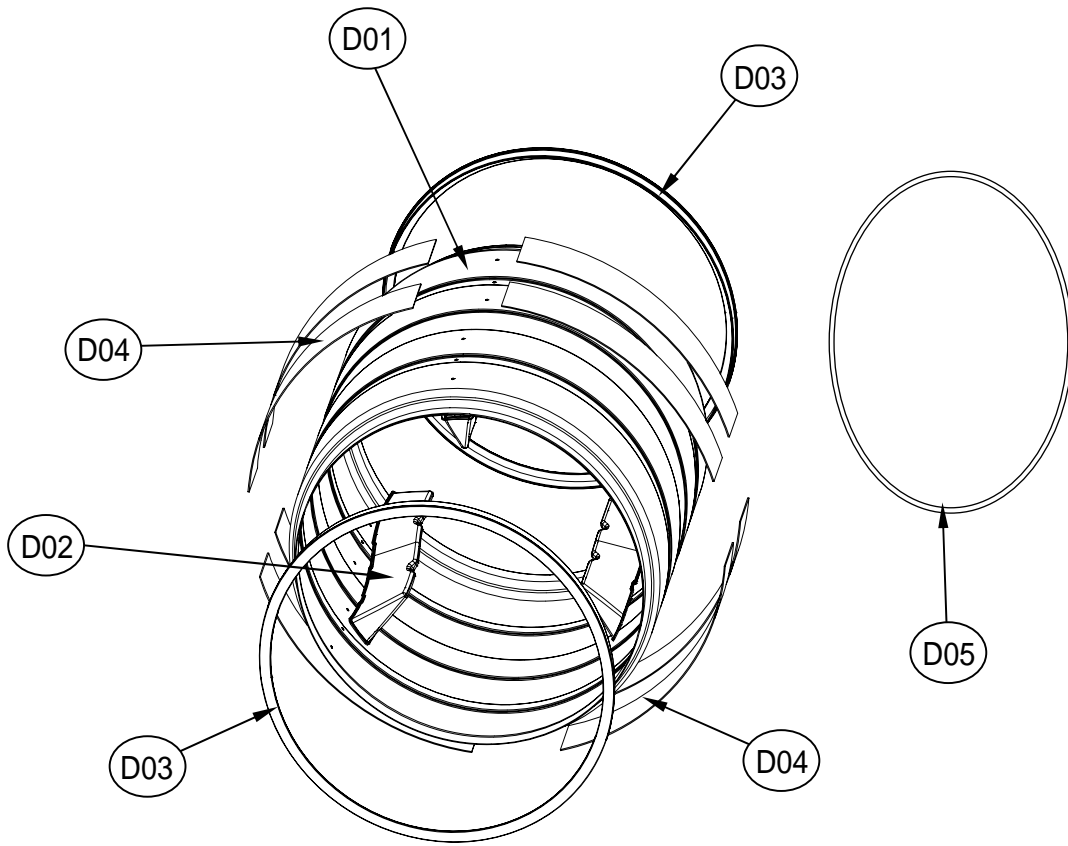

7. DRUM ASS'Y