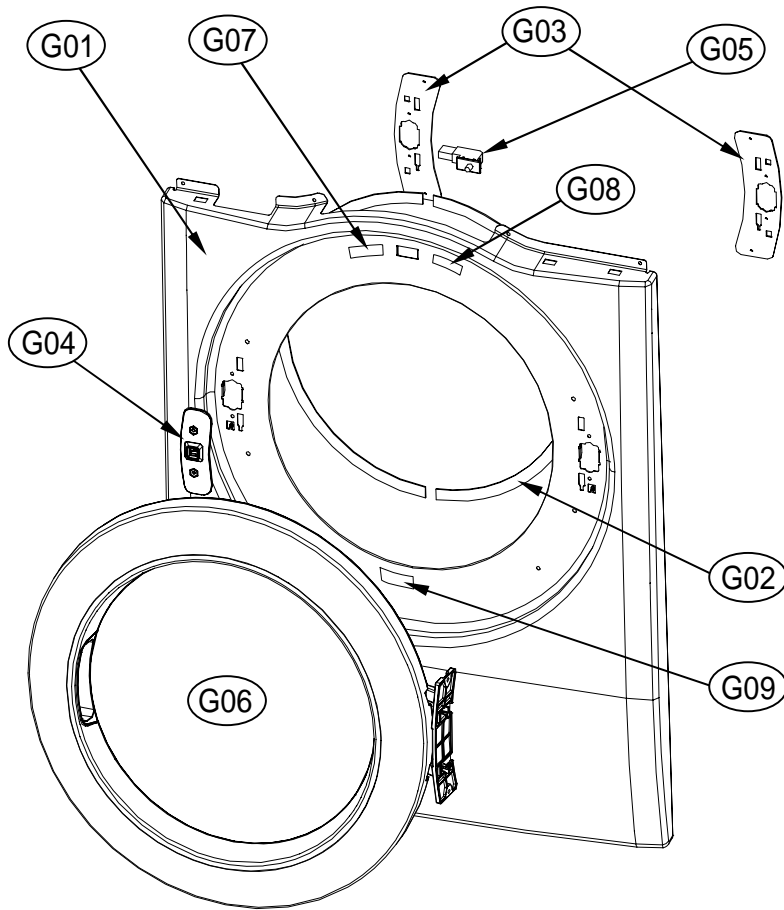

2. DRYER MOTOR ASS'Y

Dryer Motor Assembly

ASKO, TL751GXXLW - Gas Dryer XXL (TL751GXXLW)

Pos	Spare part No.	Description	Qty	Comment
M01	3610608500	Motor Bracket	1 Pc's	
M01a	7122401411	Screw - Self Tapping	4 Pc's	
M02	36189L5D00	Dryer Motor	1 Pc's	
M03	3611206000	Motor Clamp	2 Pc's	
M04	3610609100	Idler Bracket	1 Pc's	
M05	3615115500	Idler Spring	1 Pc's	
M06	3616039000	Idler Bolt	1 Pc's	
M07	3619047500	Micro Switch	1 Pc's	
M07a	7121301611	Screw-Self Tapping	2 Pc's	
M08	3611144900	Fan Case - Front	1 Pc's	
M09	3611145000	Fan Case - Rear	1 Pc's	
M10	3612323200	Pipe Gasket	1 Pc's	
M10a	7112401411	Screw-Self Tapping	3 Pc's	
M11	3619047900	Fan T-Stat 70c on/85c off	1 Pc's	85C Off / 70C On
M11a	7121300811	Screw-Self Tapping	2 Pc's	
M12	361AAAAC20	Thermistor	1 Pc's	
M12a	7122401411	Screw - Self Tapping	1 Pc's	
M13	3611886200	Fan Impeller	1 Pc's	
M14	3616039100	Lock Washer	1 Pc's	
M15	3616039200	Lock Nut	1 Pc's	
M16	3611428200	Fan Cover	1 Pc's	
M16a	7122401411	Screw - Self Tapping	2 Pc's	

10. CABINET FRONT ASS'Y

Cabinet Front Assembly

ASKO, TL751GXXLW - Gas Dryer XXL (TL751GXXLW)

Pos	Spare part No.	Description	Qty	Comment
G01	3610812500K	Front Panel Wht w/labels	1 Pc's	
G02	3612323300	Front Panel Gasket	4 Pc's	
G03	3615304400	Hinge Support	2 Pc's	
G04	3613802500	Door Lock	1 Pc's	
G04a	7122401409	Screw-Self Tapping	2 Pc's	For attaching door lock
G05	3619047700	Door Switch	1 Pc's	
G06	3616051229	Screw - Self Tapping	1 Pc's	
G06a	3616051229	Screw - Self Tapping	1 Pc's	
G07	3613558800	Warning Label	1 Pc's	
G08	3613557600	Caution Label	1 Pc's	
G09	3613558900	Rating Label	1 Pc's	