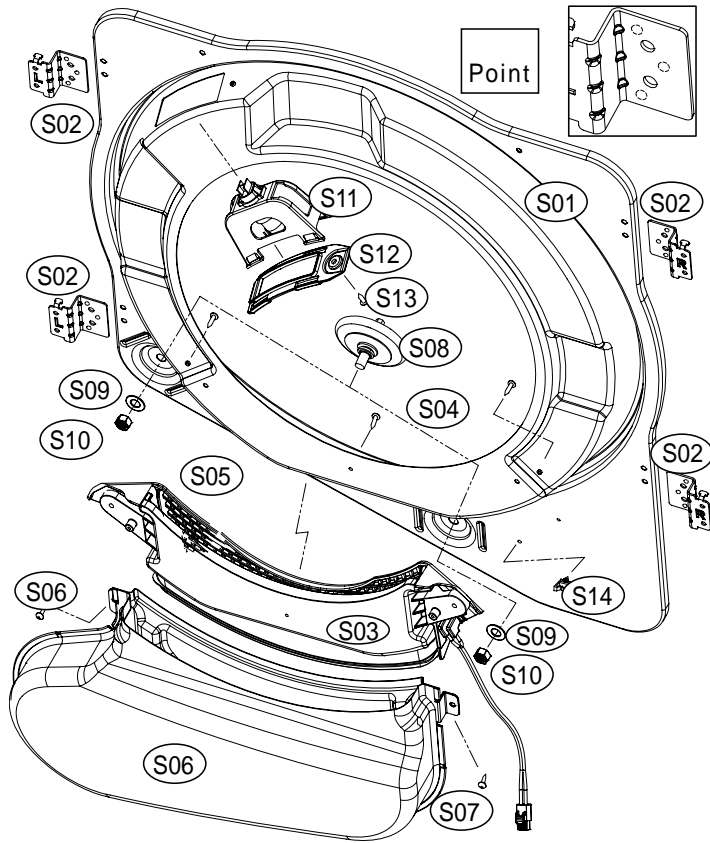

10. CABINET FRONT ASS'Y

Cabinet Front Assembly

ASKO, TL751GXXLW - Gas Dryer XXL (TL751GXXLW)

Pos	Spare part No.	Description	Qty	Comment
G01	3610812500K	Front Panel Wht w/labels	1 Pc's	
G02	3612323300	Front Panel Gasket	4 Pc's	
G03	3615304400	Hinge Support	2 Pc's	
G04	3613802500	Door Lock	1 Pc's	
G04a	7122401409	Screw-Self Tapping	2 Pc's	For attaching door lock
G05	3619047700	Door Switch	1 Pc's	
G06	3616051229	Screw - Self Tapping	1 Pc's	
G06a	3616051229	Screw - Self Tapping	1 Pc's	
G07	3613558800	Warning Label	1 Pc's	
G08	3613557600	Caution Label	1 Pc's	
G09	3613558900	Rating Label	1 Pc's	

6. DRUM SUPPORT FRONT ASS'Y

Drum Support Front Assembly

ASKO, TL751GXXLW - Gas Dryer XXL (TL751GXXLW)

Pos	Spare part No.	Description	Qty	Comment
S01	3615304600	Drum Support Front	1 Pc's	
S02	3610609000	Support Bracket Front	4 Pc's	
S03	3611909500	Lint Filter	1 Pc's	
S04	7112401008	Screw-Self Tapping	1 Pc's	
S05	7112401008	Screw-Self Tapping	2 Pc's	
S06	3617510400	Outlet Duct Assembly	1 Pc's	
S07	7112401008	Screw-Self Tapping	2 Pc's	
S08	3614714400	Drum Roller	2 Pc's	
S09	3616039400	Washer - Roller	2 Pc's	
S10	3616039300	Nut - Roller	2 Pc's	
S11	3613625300	Lamp housing	1 Pc's	
S12	3615505100	Lamp Cover	1 Pc's	
S13	7112401008	Screw-Self Tapping	1 Pc's	
S14	3613802400	Harness Clip	1 Pc's	