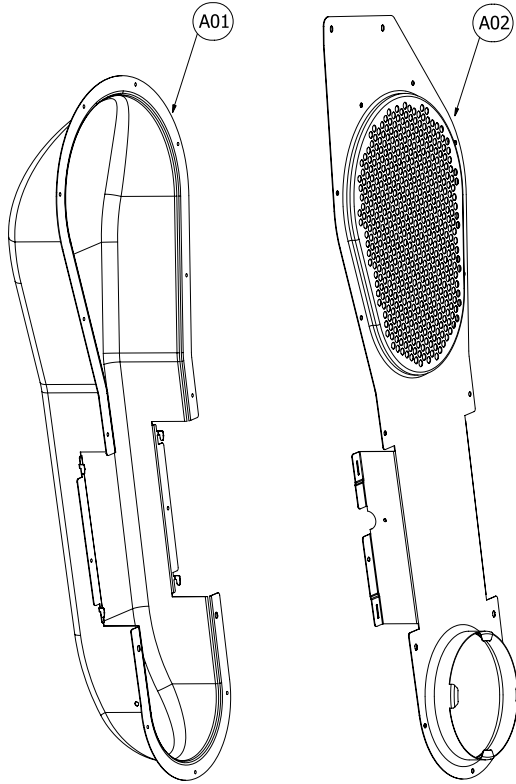

6. DRUM SUPPORT FRONT ASS'Y

Drum Support Front Assembly

ASKO, TL751GXXLW - Gas Dryer XXL (TL751GXXLW)

Pos	Spare part No.	Description	Qty	Comment
S01	3615304600	Drum Support Front	1 Pc's	
S02	3610609000	Support Bracket Front	4 Pc's	
S03	3611909500	Lint Filter	1 Pc's	
S04	7112401008	Screw-Self Tapping	1 Pc's	
S05	7112401008	Screw-Self Tapping	2 Pc's	
S06	3617510400	Outlet Duct Assembly	1 Pc's	
S07	7112401008	Screw-Self Tapping	2 Pc's	
S08	3614714400	Drum Roller	2 Pc's	
S09	3616039400	Washer - Roller	2 Pc's	
S10	3616039300	Nut - Roller	2 Pc's	
S11	3613625300	Lamp housing	1 Pc's	
S12	3615505100	Lamp Cover	1 Pc's	
S13	7112401008	Screw-Self Tapping	1 Pc's	
S14	3613802400	Harness Clip	1 Pc's	

4. HEATER DUCT ASS'Y

4-1. Electric Type

4-2. Gas Type

Air/Heater duct Assembly

ASKO, TL751GXXLW - Gas Dryer XXL (TL751GXXLW)

Pos	Spare part No.	Description	Qty	Comment
A01	3617510200	Inlet Duct - Rear	1 Pc's	
A01a	7122400811	Screw-Self Tapping	12 Pc's	
A02	3617510300	Inlet Duct - Front	1 Pc's	
A02a	7122400811	Screw-Self Tapping	4 Pc's	
A03	3612802500	Heater - Dryer	1 Pc's	
A04	3619047600	Thermostat - Hi Limit	1 Pc's	125C Off / 94C On
A05	3619047800	Thermostat Cut-Out	1 Pc's	140C Off / -35C On
A06	3612797100	Heater Harness - Dryer	1 Pc's	