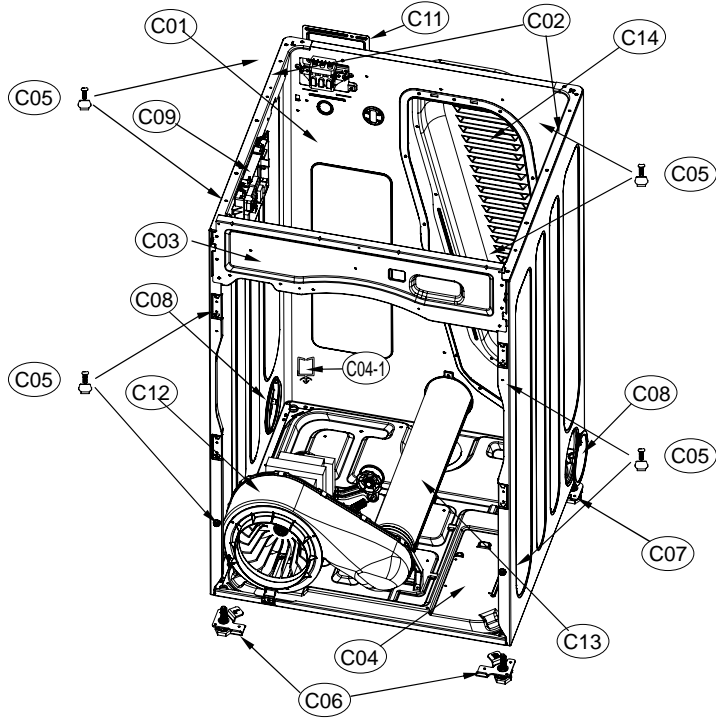

11. CONTROL PANEL F ASS'Y

Control Panel Assembly

ASKO, TL751GXXLW - Gas Dryer XXL (TL751GXXLW)

Pos	Spare part No.	Description	Qty	Comment
P01	3614288900	Front Control Panel	1 Pc's	
P01a	71224012411	Screw - Self Tapping	1 Pc's	To affix PCB case to control panel
P02	3616637800	Power Button	1 Pc's	
P03	3615506300	Lens Cover - Prg Selector	1 Pc's	
P04	3616637900	Start Button	1 Pc's	
P05	3615506400	Program Lens Cover	1 Pc's	
P06	3616638100	Option Button	7 Pc's	
P07	3616638000	Function Button	1 Pc's	
P08	3616638200	Program Knob - Outer	1 Pc's	
P09	3616638300	Program Knob - Inner	1 Pc's	
P10	3613054700	Program Knob Lens	1 Pc's	
P11	3613054500	Program Knob Lens Holder	1 Pc's	
P12	3613054600	Lens Cover - Prg Option	1 Pc's	
P13	PRPSSWAD55	Control Unit PCB - Dryer	1 Pc's	For Electric & Gas Dryers
P14	3611147600	Control Unit Case - PCB Front	1 Pc's	
P14a	71224012411	Screw - Self Tapping	7 Pc's	To affix PCB case to control panel
P15	3610917700	Screw Cap	1 Pc's	

1. DRYER CBINET ASS'Y

Cabinet Assembly

ASKO, TL751GXXLW - Gas Dryer XXL (TL751GXXLW)

Pos	Spare part No.	Description	Qty	Comment
C03	3612207900	Front Frame Upper	1 Pc's	
C04	3610392900	Base	1 Pc's	
C04-1	3613802300	Harness Clip	12 Pc's	Rear cabinet panel
C05	3612008000	Panel Clip	8 Pc's	
C05a	7122401411	Screw - Self Tapping	8 Pc's	
C06	3617703900	Leveling Leg - Front	2 Pc's	
C07	3617704000	Leveling Leg - Back	2 Pc's	
C08	3611428010	Duct Cover	1 Pc's	
C09	PRPSSWAD60	Main PCB - Gas Dryer	1 Pc's	
C10	3612797300	Harness - Gas Dryer	1 Pc's	
C11	3611428100	Terminal Block Cover	1 Pc's	
C11a	7112401411	Screw-Self Tapping	1 Pc's	
C12	36189L5A00	Motor Unit Cmpl.	1 Pc's	See Dryer Motor Assembly
C12a	7112401411	Screw-Self Tapping	4 Pc's	
C13	3614413600	Exhaust Pipe	1 Pc's	
C13a	7112401008	Screw-Self Tapping	1 Pc's	
C14	3611427900	Back Cover	1 Pc's	
C14a	7112401411	Screw-Self Tapping	12 Pc's	