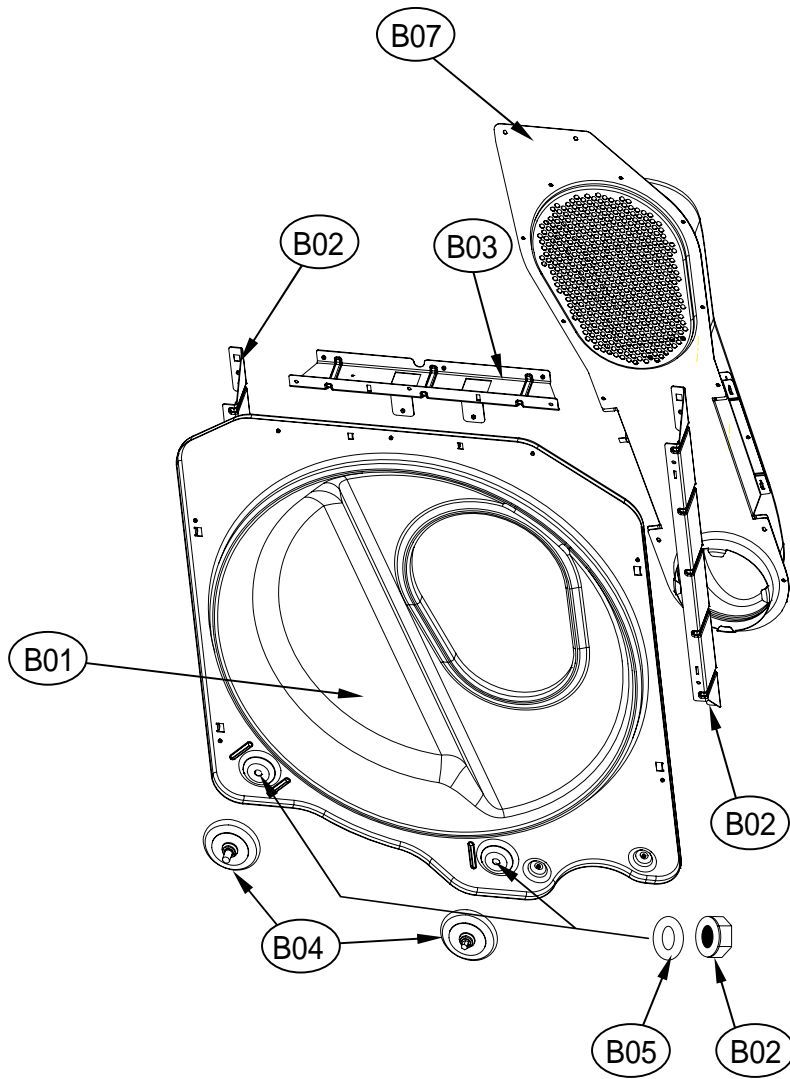

11. CONTROL PANEL F ASS'Y

Control Panel Assembly

ASKO, TL751GXXLW - Gas Dryer XXL (TL751GXXLW)

Pos	Spare part No.	Description	Qty	Comment
P01	3614288900	Front Control Panel	1 Pc's	
P01a	71224012411	Screw - Self Tapping	1 Pc's	To affix PCB case to control panel
P02	3616637800	Power Button	1 Pc's	
P03	3615506300	Lens Cover - Prg Selector	1 Pc's	
P04	3616637900	Start Button	1 Pc's	
P05	3615506400	Program Lens Cover	1 Pc's	
P06	3616638100	Option Button	7 Pc's	
P07	3616638000	Function Button	1 Pc's	
P08	3616638200	Program Knob - Outer	1 Pc's	
P09	3616638300	Program Knob - Inner	1 Pc's	
P10	3613054700	Program Knob Lens	1 Pc's	
P11	3613054500	Program Knob Lens Holder	1 Pc's	
P12	3613054600	Lens Cover - Prg Option	1 Pc's	
P13	PRPSSWAD55	Control Unit PCB - Dryer	1 Pc's	For Electric & Gas Dryers
P14	3611147600	Control Unit Case - PCB Front	1 Pc's	
P14a	71224012411	Screw - Self Tapping	7 Pc's	To affix PCB case to control panel
P15	3610917700	Screw Cap	1 Pc's	

8. TOP PANEL & Dryer Rack ASS'Y

Top Panel & Dryer Rack

ASKO, TL751GXXLW - Gas Dryer XXL (TL751GXXLW)

Pos	Spare part No.	Description	Qty	Comment
T01	3614533010	Top Panel	1 Pc's	
T02	3615304100	Top Panel Support	2 Pc's	
T02a	7122401411	Screw - Self Tapping	4 Pc's	
T03	36124234000	Dryer Rack	1 Pc's	

5. DRUM SUPPORT REAR ASS'Y

Drum Support Rear Assembly

ASKO, TL751GXXLW - Gas Dryer XXL (TL751GXXLW)

Pos	Spare part No.	Description	Qty	Comment
B01	3615304500	Drum Support Rear	1 Pc's	
B02	3610608810	Support Bracket Right Side	1 Pc's	
B03	3610608910	Support Bracket Right Upper	1 Pc's	
B03a	7122401411	Screw - Self Tapping	7 Pc's	
B04	3614714400	Drum Roller	2 Pc's	
B05	3616039400	Washer - Roller	2 Pc's	
B06	3616039300	Nut - Roller	2 Pc's	
B07	3617510100	Inlet Duct Assembly - Elec. Dryer	1 Pc's	