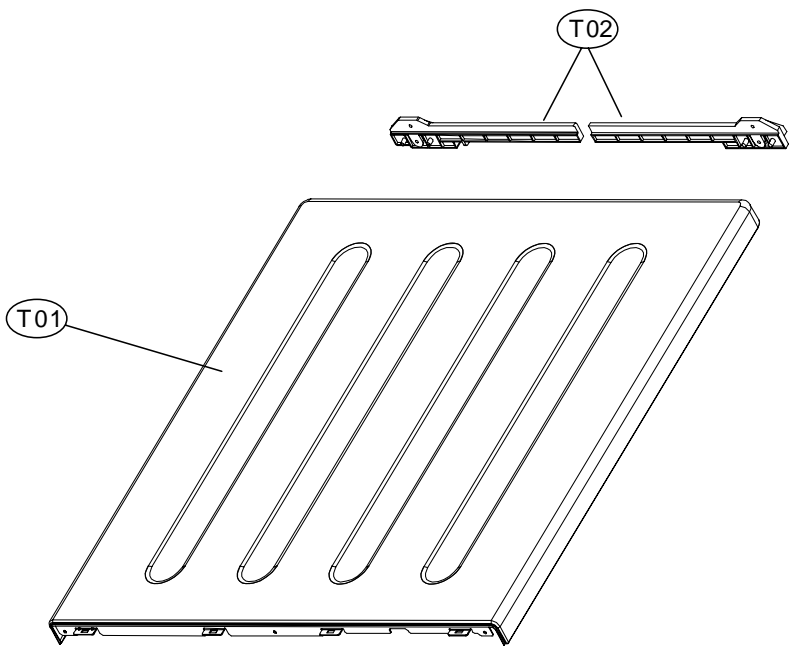

8. TOP PANEL & Dryer Rack ASS'Y