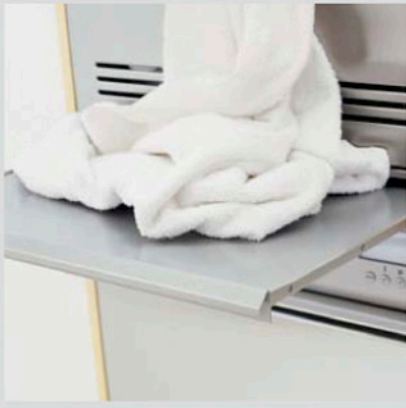

Spare Parts Catalogue

Tumble Dryers \ ASKO XXL Series
Type: TL751GXXLW
Model: TL751GXXLW Gas Dryer XXL

Prod. No: 107751G00

October 20th 2009

ASKO Appliances Inc.

4001 E Plano Parkway #1004001 E Plano Parkway #100
Plano, Texas 75074