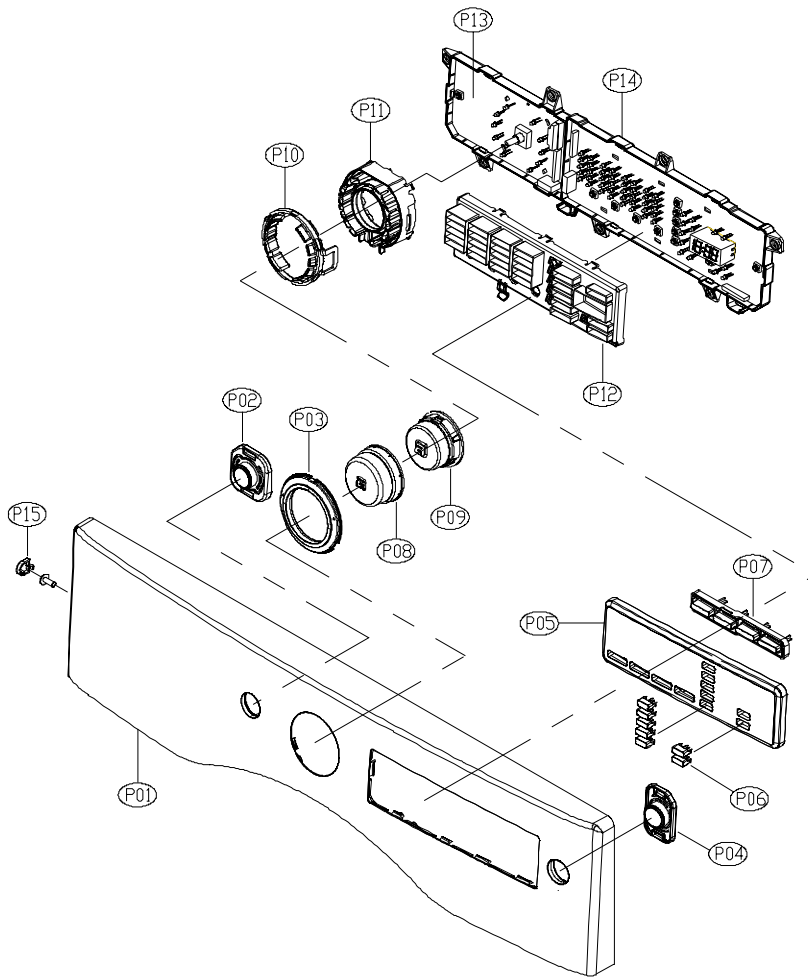

8. DOOR ASS'Y

Door Assembly

ASKO, TL751GXXLW - Gas Dryer XXL (TL751GXXLW)

Pos	Spare part No.	Description	Qty	Comment
D01	3612208000	Door Frame - Inner	1 Pc's	
D01a	7115402008	Screw - Self Tapping	15 Pc's	For attaching Inner & Outer door frames
D02	36117ABR00	Door Glass	1 Pc's	
D03	3618304300	Door Glass Protection	1 Pc's	
D04	3612903600	Door Hinge	1 Pc's	
D05	3610916500	Door Hinge Cap	2 Pc's	
D06	3612208110	Door Frame - Outer Titanium	1 Pc's	
D07	3612323000	Door Gasket	1 Pc's	
D08	3611428310	Handle Cover	1 Pc's	
D09	3613101100	Door Hook	1 Pc's	
D09a	7115401608	Screw-Self Tapping	1 Pc's	For attaching door hook

11. CONTROL PANEL F ASS'Y

Control Panel Assembly

ASKO, TL751GXXLW - Gas Dryer XXL (TL751GXXLW)

Pos	Spare part No.	Description	Qty	Comment
P01	3614288900	Front Control Panel	1 Pc's	
P01a	71224012411	Screw - Self Tapping	1 Pc's	To affix PCB case to control panel
P02	3616637800	Power Button	1 Pc's	
P03	3615506300	Lens Cover - Prg Selector	1 Pc's	
P04	3616637900	Start Button	1 Pc's	
P05	3615506400	Program Lens Cover	1 Pc's	
P06	3616638100	Option Button	7 Pc's	
P07	3616638000	Function Button	1 Pc's	
P08	3616638200	Program Knob - Outer	1 Pc's	
P09	3616638300	Program Knob - Inner	1 Pc's	
P10	3613054700	Program Knob Lens	1 Pc's	
P11	3613054500	Program Knob Lens Holder	1 Pc's	
P12	3613054600	Lens Cover - Prg Option	1 Pc's	
P13	PRPSSWAD55	Control Unit PCB - Dryer	1 Pc's	For Electric & Gas Dryers
P14	3611147600	Control Unit Case - PCB Front	1 Pc's	
P14a	71224012411	Screw - Self Tapping	7 Pc's	To affix PCB case to control panel
P15	3610917700	Screw Cap	1 Pc's	