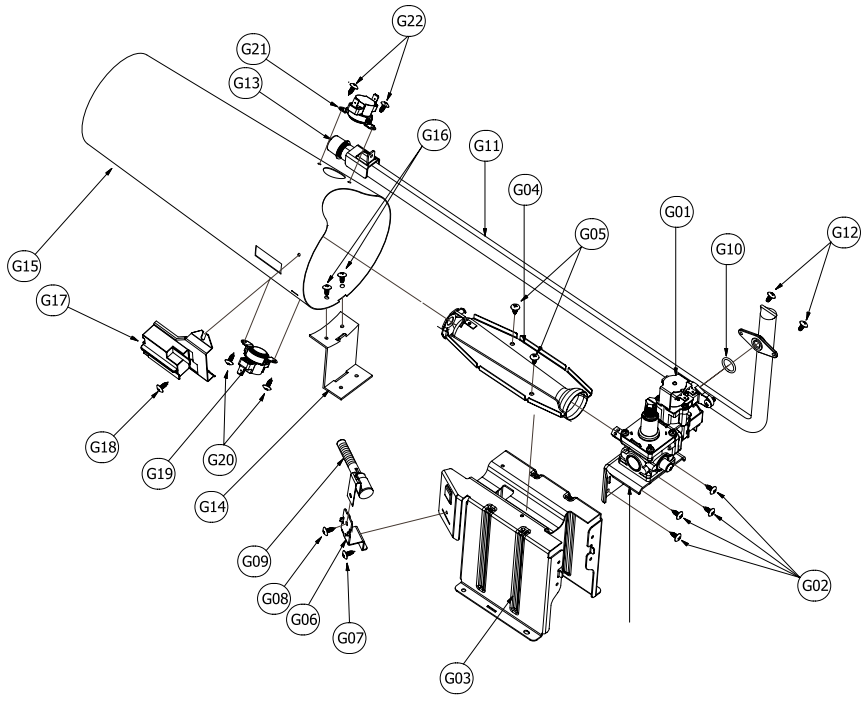

3. Gas Valve