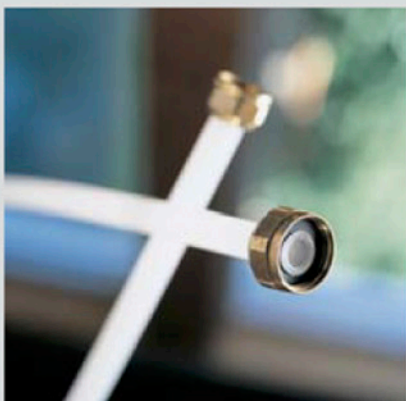

Spare Parts Catalogue

Tumble Dryers \ ASKO XXL Series
Type: TL751GXXLW
Model: TL751GXXLW Gas Dryer XXL

Prod. No: 107751G00

October 20th 2009

ASKO Appliances Inc.

4001 E Plano Parkway #1004001 E Plano Parkway #100
Plano, Texas 75074