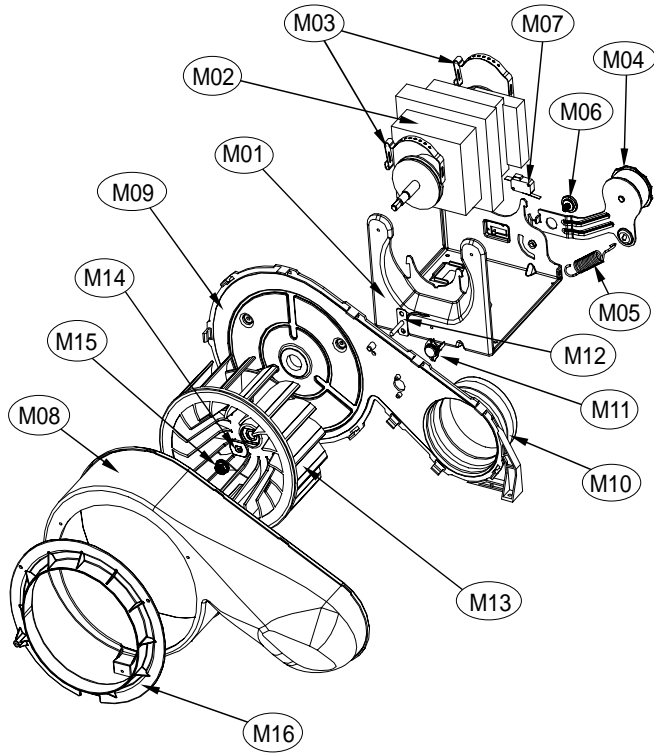

5. DRUM SUPPORT REAR ASS'Y

Drum Support Rear Assembly

ASKO, TL751GXXLW - Gas Dryer XXL (TL751GXXLW)

Pos	Spare part No.	Description	Qty	Comment
B01	3615304500	Drum Support Rear	1 Pc's	
B02	3610608810	Support Bracket Right Side	1 Pc's	
B03	3610608910	Support Bracket Right Upper	1 Pc's	
B03a	7122401411	Screw - Self Tapping	7 Pc's	
B04	3614714400	Drum Roller	2 Pc's	
B05	3616039400	Washer - Roller	2 Pc's	
B06	3616039300	Nut - Roller	2 Pc's	
B07	3617510100	Inlet Duct Assembly - Elec. Dryer	1 Pc's	

2. DRYER MOTOR ASS'Y

Dryer Motor Assembly

ASKO, TL751GXXLW - Gas Dryer XXL (TL751GXXLW)

Pos	Spare part No.	Description	Qty	Comment
M01	3610608500	Motor Bracket	1 Pc's	
M01a	7122401411	Screw - Self Tapping	4 Pc's	
M02	36189L5D00	Dryer Motor	1 Pc's	
M03	3611206000	Motor Clamp	2 Pc's	
M04	3610609100	Idler Bracket	1 Pc's	
M05	3615115500	Idler Spring	1 Pc's	
M06	3616039000	Idler Bolt	1 Pc's	
M07	3619047500	Micro Switch	1 Pc's	
M07a	7121301611	Screw-Self Tapping	2 Pc's	
M08	3611144900	Fan Case - Front	1 Pc's	
M09	3611145000	Fan Case - Rear	1 Pc's	
M10	3612323200	Pipe Gasket	1 Pc's	
M10a	7112401411	Screw-Self Tapping	3 Pc's	
M11	3619047900	Fan T-Stat 70c on/85c off	1 Pc's	85C Off / 70C On
M11a	7121300811	Screw-Self Tapping	2 Pc's	
M12	361AAAAC20	Thermistor	1 Pc's	
M12a	7122401411	Screw - Self Tapping	1 Pc's	
M13	3611886200	Fan Impeller	1 Pc's	
M14	3616039100	Lock Washer	1 Pc's	
M15	3616039200	Lock Nut	1 Pc's	
M16	3611428200	Fan Cover	1 Pc's	
M16a	7122401411	Screw - Self Tapping	2 Pc's	