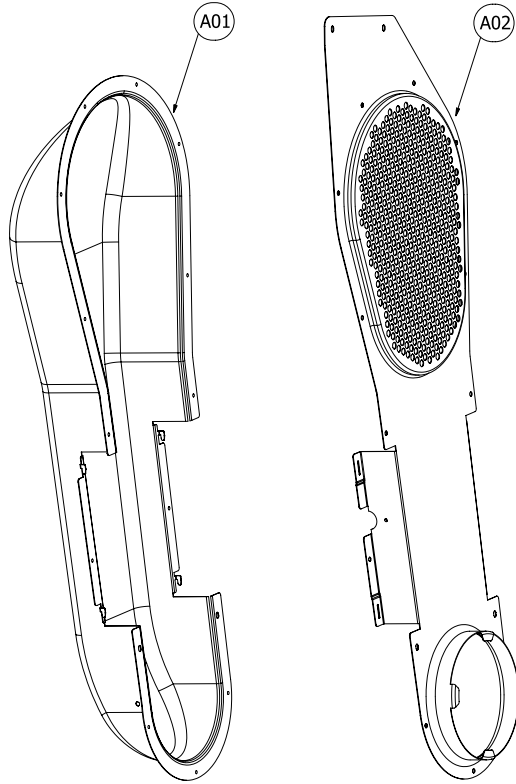

4-2. Gas Type