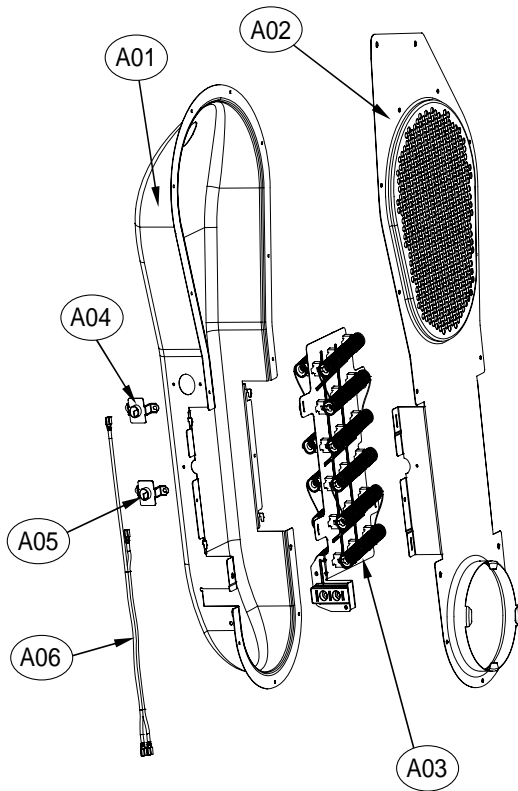

4. HEATER DUCT ASS'Y

4-1. Electric Type