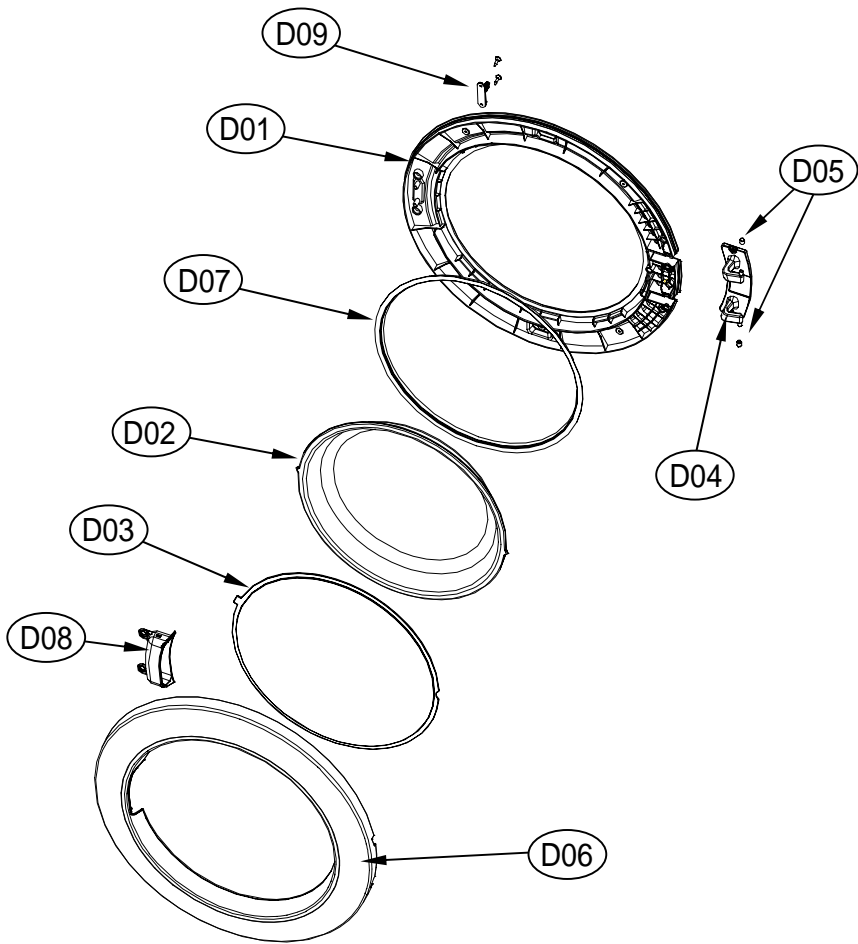

8. DOOR ASS'Y