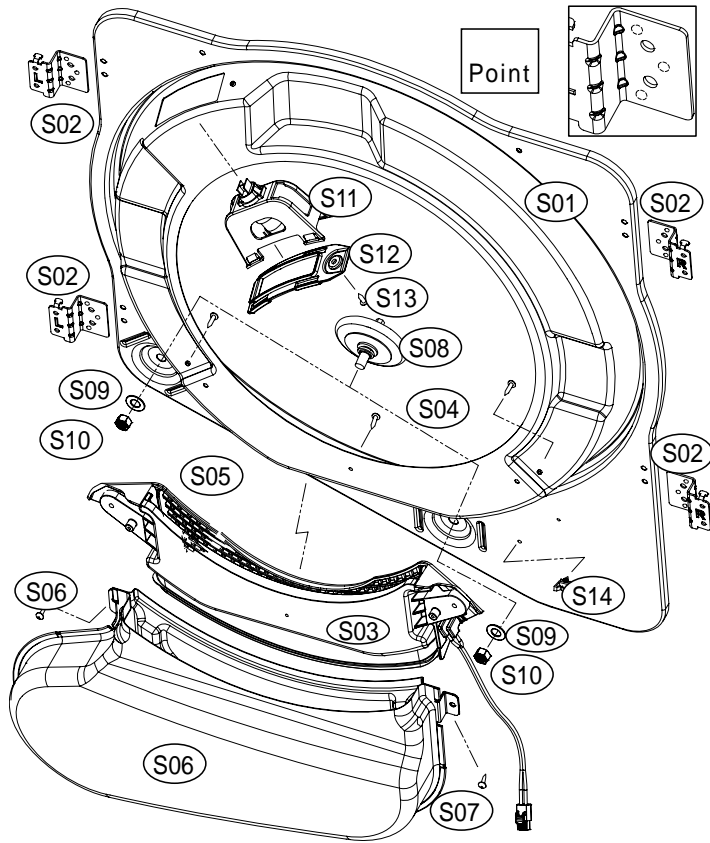

6. DRUM SUPPORT FRONT ASS'Y