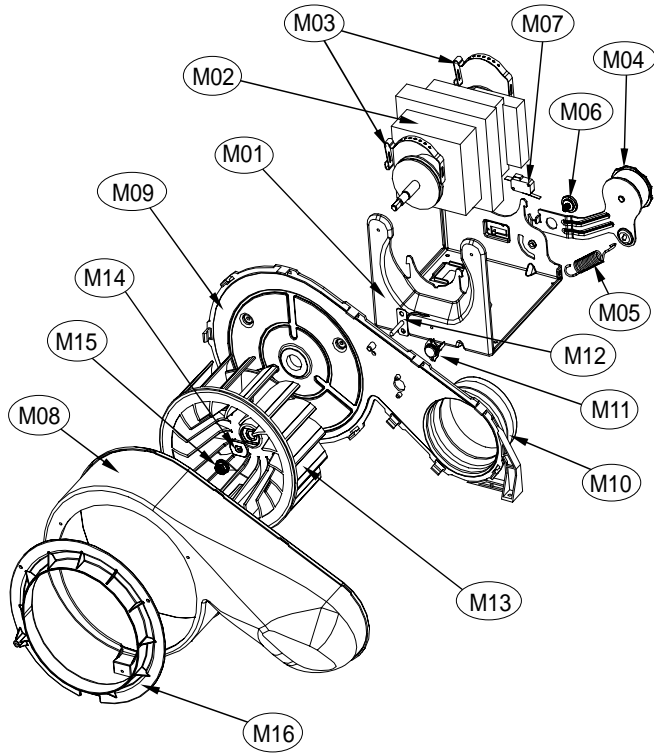

2. DRYER MOTOR ASS'Y