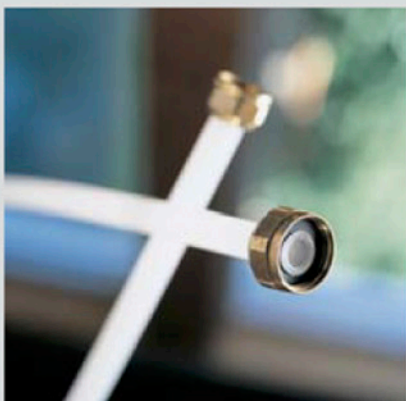

Spare Parts Catalogue

Tumble Dryers \ ASKO XXL Series
Type: TL751GXXLRR
Model: TL751GXXLRR Gas Dryer XXL

Prod. No: 107751GRR
October 20th 2009

ASKO Appliances Inc.

4001 E Plano Parkway #1004001 E Plano Parkway #100
Plano, Texas 75074