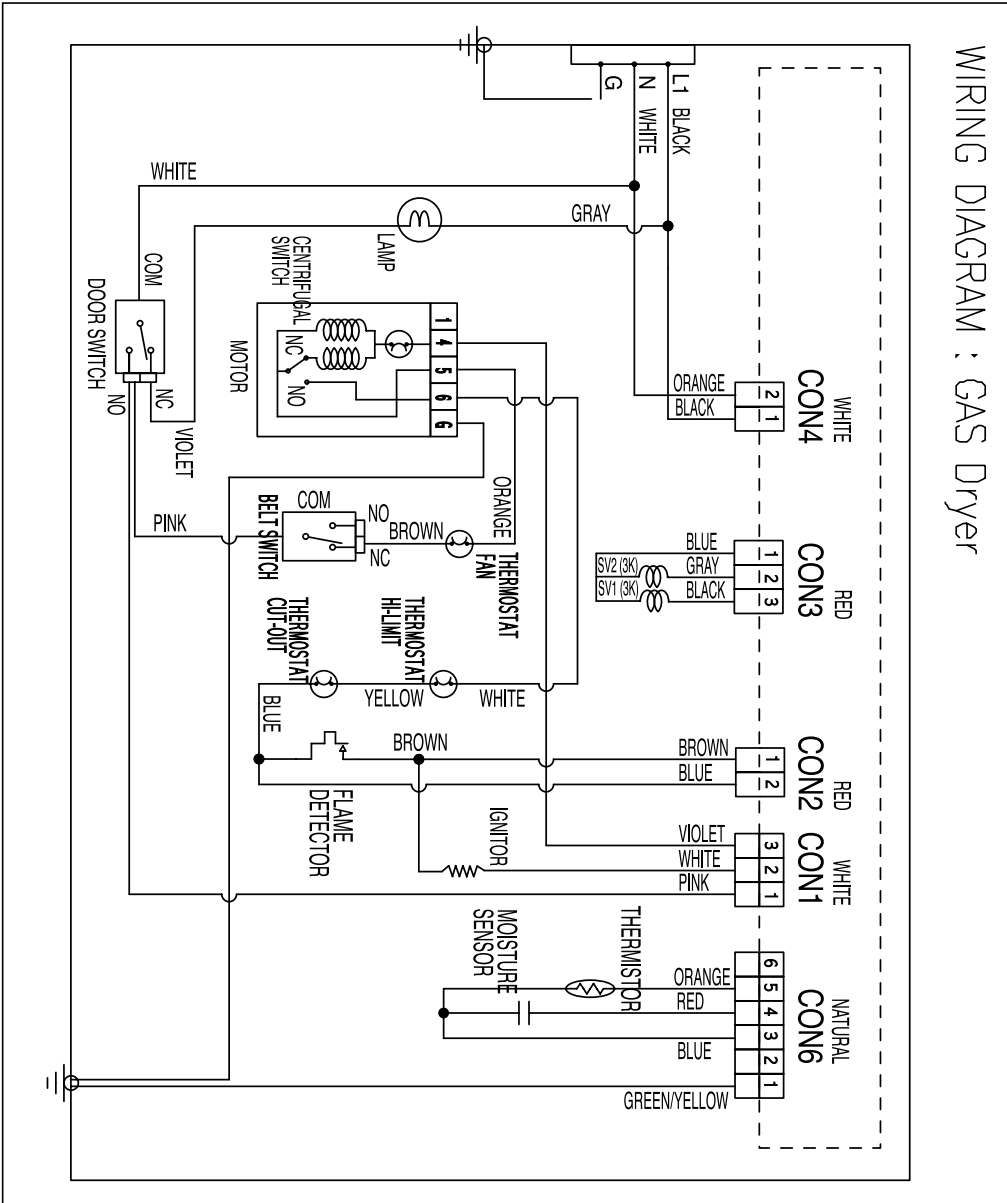

3. Gas Valve

Gas Valve Assembly

ASKO, TL751GXXLRR - Gas Dryer XXL (TL751GXXLRR)

Pos	Spare part No.	Description	Qty	Comment
G01	3615417300	Valve - LNG	1 Pc's	
G03	3612511100	Burner Guide	1 Pc's	
G04	3612209200	Mixing Venturi	1 Pc's	
G06	3610609400	Igniter Bracket	1 Pc's	
G09	36189L5800	Igniter	1 Pc's	
G10	3614604100	O-ring	1 Pc's	
G11	3614413800	Pipe Assembly	1 Pc's	Pipe & fixture & Connector
G13	3610918200	Pipe Cap	1 Pc's	
G14	3612009200	Funnel Fixture	1 Pc's	
G15	3612511300	Funnel	1 Pc's	
G17	3614825700	Flame Sensor	1 Pc's	
G19	3619047810	Thermostat Cut-Out	1 Pc's	110C Off / -35C On
G21	3619047610	Saftey Thermostat - Non Re-set	1 Pc's	95C Off / 70C on

2. GAS DRYER(ON/OFF CONTROL) WIRING DIAGRAMS

WIRING DIAGRAM : GAS Dryer

3. GAS DRYER (PROPORTIONAL CONTROL) WIRING DIAGRAM

WIRING DIAGRAM : GAS Dryer