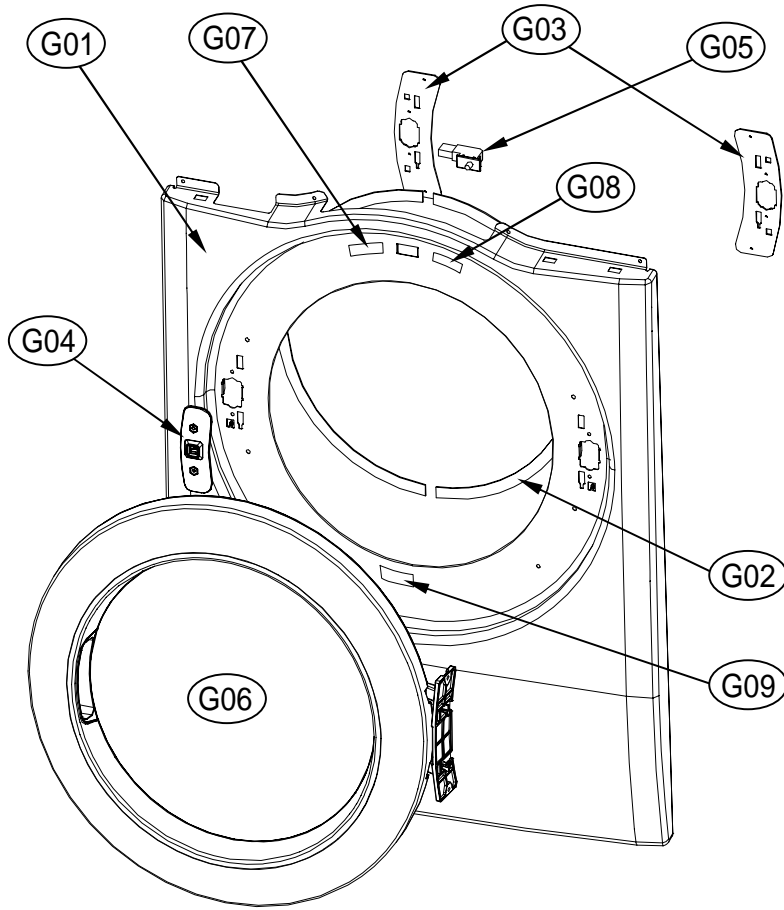

6. DRUM SUPPORT FRONT ASS'Y

Drum Support Front Assembly

ASKO, TL751GXXLRR - Gas Dryer XXL (TL751GXXLRR)

Pos	Spare part No.	Description	Qty	Comment
S01	3615304600	Drum Support Front	1 Pc's	
S02	3610609000	Support Bracket Front	4 Pc's	
S03	3611909500	Lint Filter	1 Pc's	
S04	7112401008	Screw-Self Tapping	1 Pc's	
S05	7112401008	Screw-Self Tapping	2 Pc's	
S06	3617510400	Outlet Duct Assembly	1 Pc's	
S07	7112401008	Screw-Self Tapping	2 Pc's	
S08	3614714400	Drum Roller	2 Pc's	
S09	3616039400	Washer - Roller	2 Pc's	
S10	3616039300	Nut - Roller	2 Pc's	
S11	3613625300	Lamp housing	1 Pc's	
S12	3615505100	Lamp Cover	1 Pc's	
S13	7112401008	Screw-Self Tapping	1 Pc's	
S14	3613802400	Harness Clip	1 Pc's	

10. CABINET FRONT ASS'Y

Cabinet Front Assembly

ASKO, TL751GXXLRR - Gas Dryer XXL (TL751GXXLRR)

Pos	Spare part No.	Description	Qty	Comment
G01	3610812500RRK	Front Panel RR w/labels	1 Pc's	
G02	3612323300	Front Panel Gasket	4 Pc's	
G03	3615304400	Hinge Support	2 Pc's	
G04	3613802500RR	Door Lock	1 Pc's	
G04a	7122401409	Screw-Self Tapping	2 Pc's	For attaching door lock
G05	3619047700	Door Switch	1 Pc's	
G06	3616051229	Screw - Self Tapping	1 Pc's	
G06a	3616051229	Screw - Self Tapping	1 Pc's	
G07	3613558800	Warning Label	1 Pc's	
G08	3613557600	Caution Label	1 Pc's	
G09	3613558900	Rating Label	1 Pc's	