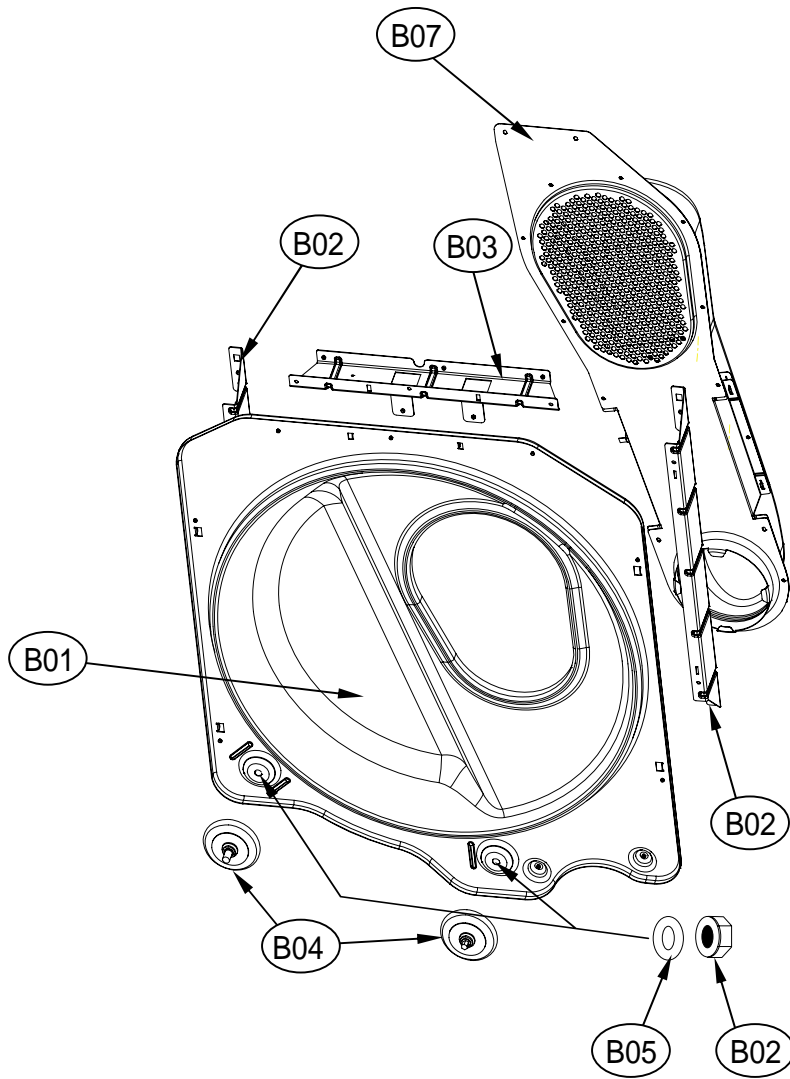

5. DRUM SUPPORT REAR ASS'Y