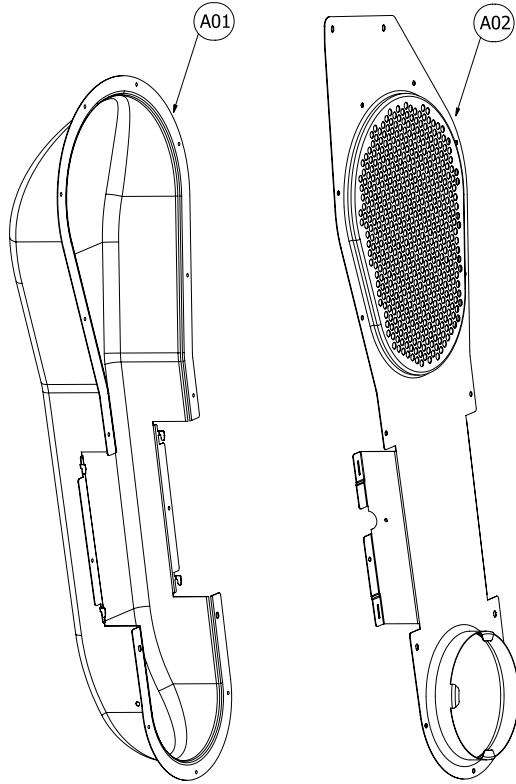

6. DRUM SUPPORT FRONT ASS'Y

Drum Support Front Assembly

ASKO, TL751GXXLRR - Gas Dryer XXL (TL751GXXLRR)

Pos	Spare part No.	Description	Qty	Comment
S01	3615304600	Drum Support Front	1 Pc's	
S02	3610609000	Support Bracket Front	4 Pc's	
S03	3611909500	Lint Filter	1 Pc's	
S04	7112401008	Screw-Self Tapping	1 Pc's	
S05	7112401008	Screw-Self Tapping	2 Pc's	
S06	3617510400	Outlet Duct Assembly	1 Pc's	
S07	7112401008	Screw-Self Tapping	2 Pc's	
S08	3614714400	Drum Roller	2 Pc's	
S09	3616039400	Washer - Roller	2 Pc's	
S10	3616039300	Nut - Roller	2 Pc's	
S11	3613625300	Lamp housing	1 Pc's	
S12	3615505100	Lamp Cover	1 Pc's	
S13	7112401008	Screw-Self Tapping	1 Pc's	
S14	3613802400	Harness Clip	1 Pc's	

10. CABINET FRONT ASS'Y

Cabinet Front Assembly

ASKO, TL751GXXLRR - Gas Dryer XXL (TL751GXXLRR)

Pos	Spare part No.	Description	Qty	Comment
G01	3610812500RRK	Front Panel RR w/labels	1 Pc's	
G02	3612323300	Front Panel Gasket	4 Pc's	
G03	3615304400	Hinge Support	2 Pc's	
G04	3613802500RR	Door Lock	1 Pc's	
G04a	7122401409	Screw-Self Tapping	2 Pc's	For attaching door lock
G05	3619047700	Door Switch	1 Pc's	
G06	3616051229	Screw - Self Tapping	1 Pc's	
G06a	3616051229	Screw - Self Tapping	1 Pc's	
G07	3613558800	Warning Label	1 Pc's	
G08	3613557600	Caution Label	1 Pc's	
G09	3613558900	Rating Label	1 Pc's	

4. HEATER DUCT ASS'Y

4-1. Electric Type

4-2. Gas Type

Air/Heater duct Assembly

ASKO, TL751GXXLRR - Gas Dryer XXL (TL751GXXLRR)

Pos	Spare part No.	Description	Qty	Comment
A01	3617510200	Inlet Duct - Rear	1 Pc's	
A01a	7122400811	Screw-Self Tapping	12 Pc's	
A02	3617510300	Inlet Duct - Front	1 Pc's	
A02a	7122400811	Screw-Self Tapping	4 Pc's	
A03	3612802500	Heater - Dryer	1 Pc's	
A04	3619047600	Thermostat - Hi Limit	1 Pc's	125C Off / 94C On
A05	3619047800	Thermostat Cut-Out	1 Pc's	140C Off / -35C On
A06	3612797100	Heater Harness - Dryer	1 Pc's	