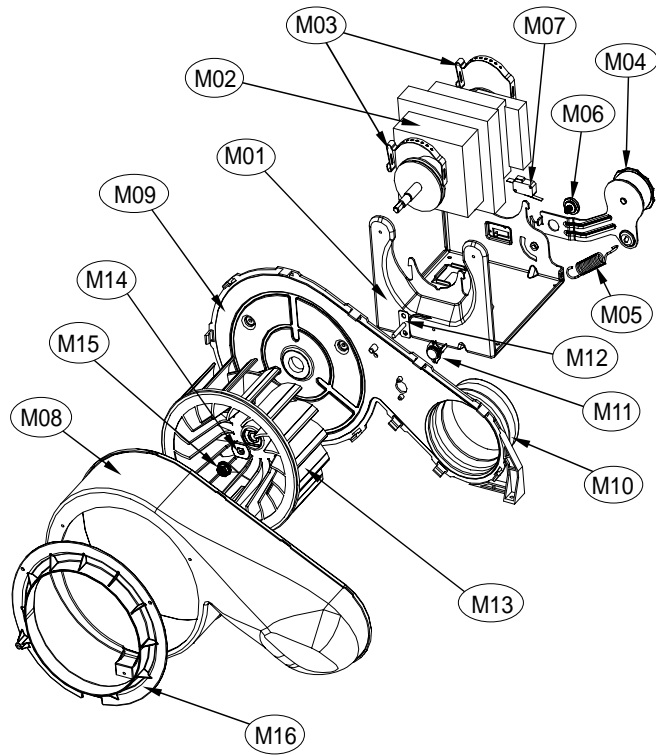

5. DRUM SUPPORT REAR ASS'Y

Drum Support Rear Assembly

ASKO, TL751GXXLRR - Gas Dryer XXL (TL751GXXLRR)

Pos	Spare part No.	Description	Qty	Comment
B01	3615304500	Drum Support Rear	1 Pc's	
B02	3610608810	Support Bracket Right Side	1 Pc's	
B03	3610608910	Support Bracket Right Upper	1 Pc's	
B03a	7122401411	Screw - Self Tapping	7 Pc's	
B04	3614714400	Drum Roller	2 Pc's	
B05	3616039400	Washer - Roller	2 Pc's	
B06	3616039300	Nut - Roller	2 Pc's	
B07	3617510100	Inlet Duct Assembly - Elec. Dryer	1 Pc's	

2. DRYER MOTOR ASS'Y

Dryer Motor Assembly

ASKO, TL751GXXLRR - Gas Dryer XXL (TL751GXXLRR)

Pos	Spare part No.	Description	Qty	Comment
M01	3610608500	Motor Bracket	1 Pc's	
M01a	7122401411	Screw - Self Tapping	4 Pc's	
M02	36189L5D00	Dryer Motor	1 Pc's	
M03	3611206000	Motor Clamp	2 Pc's	
M04	3610609100	Idler Bracket	1 Pc's	
M05	3615115500	Idler Spring	1 Pc's	
M06	3616039000	Idler Bolt	1 Pc's	
M07	3619047500	Micro Switch	1 Pc's	
M07a	7121301611	Screw-Self Tapping	2 Pc's	
M08	3611144900	Fan Case - Front	1 Pc's	
M09	3611145000	Fan Case - Rear	1 Pc's	
M10	3612323200	Pipe Gasket	1 Pc's	
M10a	7112401411	Screw-Self Tapping	3 Pc's	
M11	3619047900	Fan T-Stat 70c on/85c off	1 Pc's	85C Off / 70C On
M11a	7121300811	Screw-Self Tapping	2 Pc's	
M12	361AAAAC20	Thermistor	1 Pc's	
M12a	7122401411	Screw - Self Tapping	1 Pc's	
M13	3611886200	Fan Impeller	1 Pc's	
M14	3616039100	Lock Washer	1 Pc's	
M15	3616039200	Lock Nut	1 Pc's	
M16	3611428200	Fan Cover	1 Pc's	
M16a	7122401411	Screw - Self Tapping	2 Pc's	