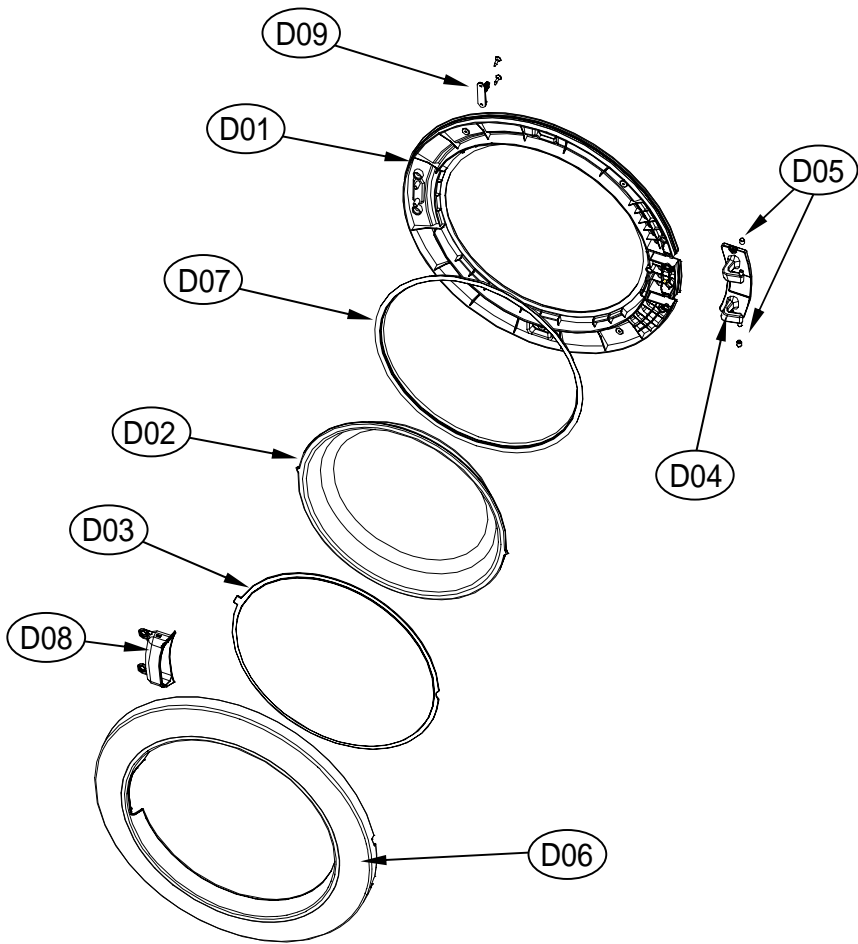

8. DOOR ASS'Y

Door Assembly

ASKO, TL751GXXLRR - Gas Dryer XXL (TL751GXXLRR)

Pos	Spare part No.	Description	Qty	Comment
D01	3612208000	Door Frame - Inner	1 Pc's	
D01a	7115402008	Screw - Self Tapping	15 Pc's	For attaching Inner & Outer door frames
D02	36117ABR00	Door Glass	1 Pc's	
D03	3618304300	Door Glass Protection	1 Pc's	
D04	3612903600	Door Hinge	1 Pc's	
D05	3610916500	Door Hinge Cap	2 Pc's	
D06	3612208120	Door Frame - Outer Chrome	1 Pc's	
D07	3612323000	Door Gasket	1 Pc's	
D08	3611428310	Handle Cover	1 Pc's	
D09	3613101100	Door Hook	1 Pc's	
D09a	7115401608	Screw-Self Tapping	1 Pc's	For attaching door hook

11. CONTROL PANEL F ASS'Y

Control Panel Assembly

ASKO, TL751GXXLRR - Gas Dryer XXL (TL751GXXLRR)

Pos	Spare part No.	Description	Qty	Comment
P01	3614288900RR	Front Control Panel	1 Pc's	
P01a	71224012411	Screw - Self Tapping	1 Pc's	To affix PCB case to control panel
P02	3616637800	Power Button	1 Pc's	
P03	3615506300	Lens Cover - Prg Selector	1 Pc's	
P04	3616637900	Start Button	1 Pc's	
P05	3615506400	Program Lens Cover	1 Pc's	
P06	3616638100	Option Button	7 Pc's	
P07	3616638000	Function Button	1 Pc's	
P08	3616638200	Program Knob - Outer	1 Pc's	
P09	3616638300	Program Knob - Inner	1 Pc's	
P10	3613054700	Program Knob Lens	1 Pc's	
P11	3613054500	Program Knob Lens Holder	1 Pc's	
P12	3613054600	Lens Cover - Prg Option	1 Pc's	
P13	PRPSSWAD55	Control Unit PCB - Dryer	1 Pc's	For Electric & Gas Dryers
P14	3611147600	Control Unit Case - PCB Front	1 Pc's	
P14a	71224012411	Screw - Self Tapping	7 Pc's	To affix PCB case to control panel
P15	3610917700RR	Screw Cap	1 Pc's	