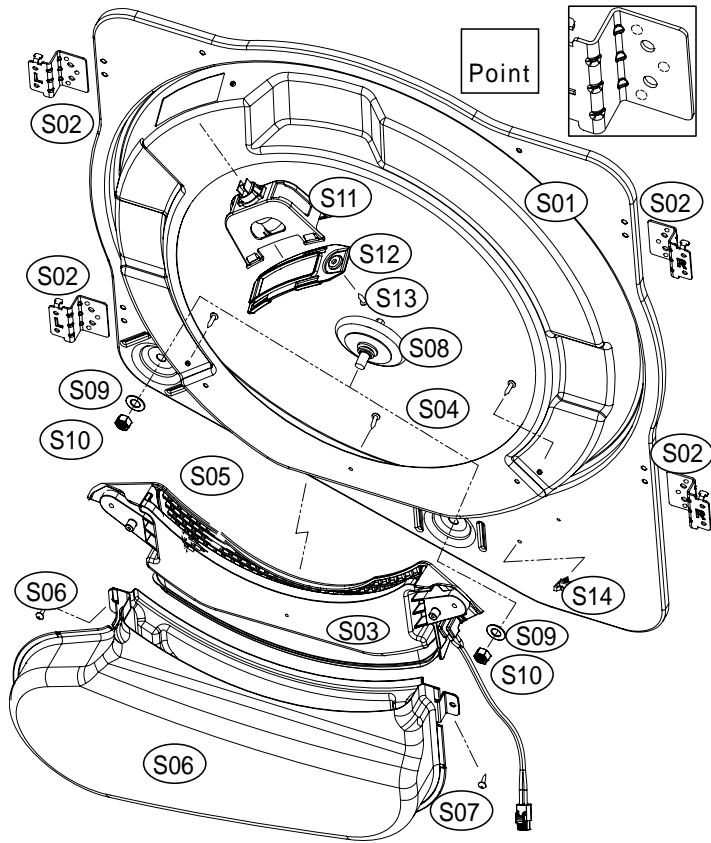

2. DRYER MOTOR ASS'Y

Dryer Motor Assembly

ASKO, TL751GXXLRR - Gas Dryer XXL (TL751GXXLRR)

Pos	Spare part No.	Description	Qty	Comment
M01	3610608500	Motor Bracket	1 Pc's	
M01a	7122401411	Screw - Self Tapping	4 Pc's	
M02	36189L5D00	Dryer Motor	1 Pc's	
M03	3611206000	Motor Clamp	2 Pc's	
M04	3610609100	Idler Bracket	1 Pc's	
M05	3615115500	Idler Spring	1 Pc's	
M06	3616039000	Idler Bolt	1 Pc's	
M07	3619047500	Micro Switch	1 Pc's	
M07a	7121301611	Screw-Self Tapping	2 Pc's	
M08	3611144900	Fan Case - Front	1 Pc's	
M09	3611145000	Fan Case - Rear	1 Pc's	
M10	3612323200	Pipe Gasket	1 Pc's	
M10a	7112401411	Screw-Self Tapping	3 Pc's	
M11	3619047900	Fan T-Stat 70c on/85c off	1 Pc's	85C Off / 70C On
M11a	7121300811	Screw-Self Tapping	2 Pc's	
M12	361AAAAC20	Thermistor	1 Pc's	
M12a	7122401411	Screw - Self Tapping	1 Pc's	
M13	3611886200	Fan Impeller	1 Pc's	
M14	3616039100	Lock Washer	1 Pc's	
M15	3616039200	Lock Nut	1 Pc's	
M16	3611428200	Fan Cover	1 Pc's	
M16a	7122401411	Screw - Self Tapping	2 Pc's	

6. DRUM SUPPORT FRONT ASS'Y

Drum Support Front Assembly

ASKO, TL751GXXLRR - Gas Dryer XXL (TL751GXXLRR)

Pos	Spare part No.	Description	Qty	Comment
S01	3615304600	Drum Support Front	1 Pc's	
S02	3610609000	Support Bracket Front	4 Pc's	
S03	3611909500	Lint Filter	1 Pc's	
S04	7112401008	Screw-Self Tapping	1 Pc's	
S05	7112401008	Screw-Self Tapping	2 Pc's	
S06	3617510400	Outlet Duct Assembly	1 Pc's	
S07	7112401008	Screw-Self Tapping	2 Pc's	
S08	3614714400	Drum Roller	2 Pc's	
S09	3616039400	Washer - Roller	2 Pc's	
S10	3616039300	Nut - Roller	2 Pc's	
S11	3613625300	Lamp housing	1 Pc's	
S12	3615505100	Lamp Cover	1 Pc's	
S13	7112401008	Screw-Self Tapping	1 Pc's	
S14	3613802400	Harness Clip	1 Pc's	