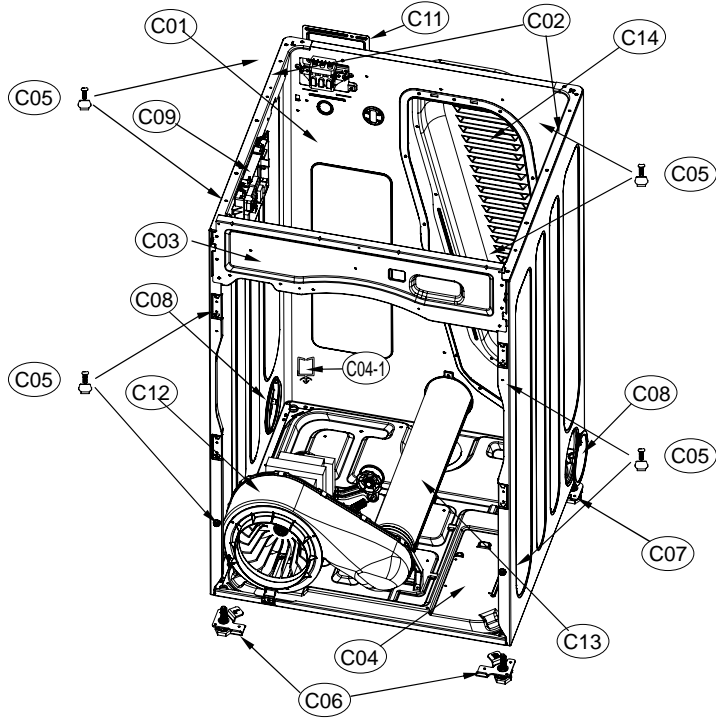

11. CONTROL PANEL F ASS'Y

Control Panel Assembly

ASKO, TL751GXXLRR - Gas Dryer XXL (TL751GXXLRR)

Pos	Spare part No.	Description	Qty	Comment
P01	3614288900RR	Front Control Panel	1 Pc's	
P01a	71224012411	Screw - Self Tapping	1 Pc's	To affix PCB case to control panel
P02	3616637800	Power Button	1 Pc's	
P03	3615506300	Lens Cover - Prg Selector	1 Pc's	
P04	3616637900	Start Button	1 Pc's	
P05	3615506400	Program Lens Cover	1 Pc's	
P06	3616638100	Option Button	7 Pc's	
P07	3616638000	Function Button	1 Pc's	
P08	3616638200	Program Knob - Outer	1 Pc's	
P09	3616638300	Program Knob - Inner	1 Pc's	
P10	3613054700	Program Knob Lens	1 Pc's	
P11	3613054500	Program Knob Lens Holder	1 Pc's	
P12	3613054600	Lens Cover - Prg Option	1 Pc's	
P13	PRPSSWAD55	Control Unit PCB - Dryer	1 Pc's	For Electric & Gas Dryers
P14	3611147600	Control Unit Case - PCB Front	1 Pc's	
P14a	71224012411	Screw - Self Tapping	7 Pc's	To affix PCB case to control panel
P15	3610917700RR	Screw Cap	1 Pc's	

1. DRYER CBINET ASS'Y

Cabinet Assembly

ASKO, TL751GXXLRR - Gas Dryer XXL (TL751GXXLRR)

Pos	Spare part No.	Description	Qty	Comment
C03	3612207900	Front Frame Upper	1 Pc's	
C04	3610392900	Base	1 Pc's	
C04-1	3613802300	Harness Clip	12 Pc's	Rear cabinet panel
C05	3612008000	Panel Clip	8 Pc's	
C05a	7122401411	Screw - Self Tapping	8 Pc's	
C06	3617703900	Leveling Leg - Front	2 Pc's	
C07	3617704000	Leveling Leg - Back	2 Pc's	
C08	3611428010	Duct Cover	1 Pc's	
C09	PRPSSWAD60	Main PCB - Gas Dryer	1 Pc's	
C10	3612797300	Harness - Gas Dryer	1 Pc's	
C11	3611428100	Terminal Block Cover	1 Pc's	
C11a	7112401411	Screw-Self Tapping	1 Pc's	
C12	36189L5A00	Motor Unit Cmpl.	1 Pc's	See Dryer Motor Assembly
C12a	7112401411	Screw-Self Tapping	4 Pc's	
C13	3614413600	Exhaust Pipe	1 Pc's	
C13a	7112401008	Screw-Self Tapping	1 Pc's	
C14	3611427900	Back Cover	1 Pc's	
C14a	7112401411	Screw-Self Tapping	12 Pc's	