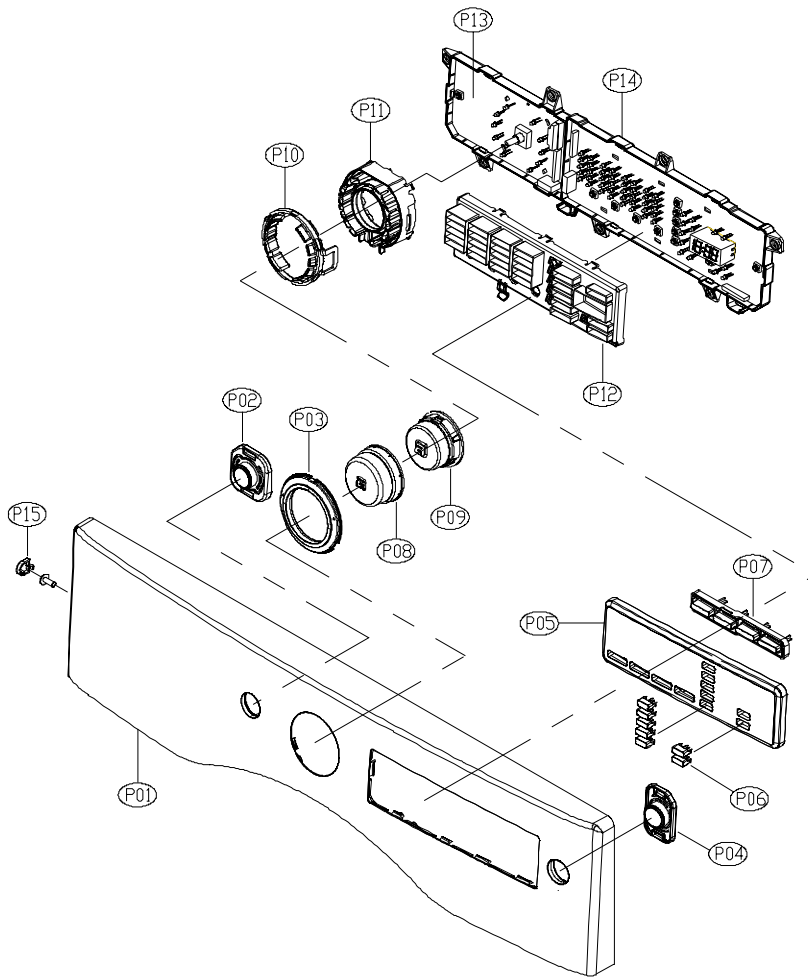

8. DOOR ASS'Y

Door Assembly

ASKO, TL751GXXLRR - Gas Dryer XXL (TL751GXXLRR)

Pos	Spare part No.	Description	Qty	Comment
D01	3612208000	Door Frame - Inner	1 Pc's	
D01a	7115402008	Screw - Self Tapping	15 Pc's	For attaching Inner & Outer door frames
D02	36117ABR00	Door Glass	1 Pc's	
D03	3618304300	Door Glass Protection	1 Pc's	
D04	3612903600	Door Hinge	1 Pc's	
D05	3610916500	Door Hinge Cap	2 Pc's	
D06	3612208120	Door Frame - Outer Chrome	1 Pc's	
D07	3612323000	Door Gasket	1 Pc's	
D08	3611428310	Handle Cover	1 Pc's	
D09	3613101100	Door Hook	1 Pc's	
D09a	7115401608	Screw-Self Tapping	1 Pc's	For attaching door hook

11. CONTROL PANEL F ASS'Y

Control Panel Assembly

ASKO, TL751GXXLRR - Gas Dryer XXL (TL751GXXLRR)

Pos	Spare part No.	Description	Qty	Comment
P01	3614288900RR	Front Control Panel	1 Pc's	
P01a	71224012411	Screw - Self Tapping	1 Pc's	To affix PCB case to control panel
P02	3616637800	Power Button	1 Pc's	
P03	3615506300	Lens Cover - Prg Selector	1 Pc's	
P04	3616637900	Start Button	1 Pc's	
P05	3615506400	Program Lens Cover	1 Pc's	
P06	3616638100	Option Button	7 Pc's	
P07	3616638000	Function Button	1 Pc's	
P08	3616638200	Program Knob - Outer	1 Pc's	
P09	3616638300	Program Knob - Inner	1 Pc's	
P10	3613054700	Program Knob Lens	1 Pc's	
P11	3613054500	Program Knob Lens Holder	1 Pc's	
P12	3613054600	Lens Cover - Prg Option	1 Pc's	
P13	PRPSSWAD55	Control Unit PCB - Dryer	1 Pc's	For Electric & Gas Dryers
P14	3611147600	Control Unit Case - PCB Front	1 Pc's	
P14a	71224012411	Screw - Self Tapping	7 Pc's	To affix PCB case to control panel
P15	3610917700RR	Screw Cap	1 Pc's	