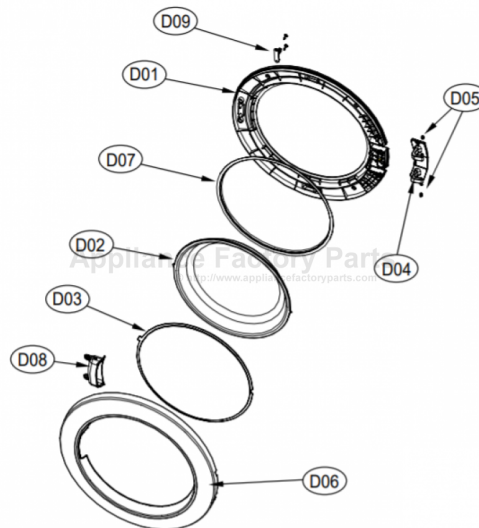

[Find Your ASKO Dryer Parts - Select From 73 Models](#)

----- Manual continues below -----