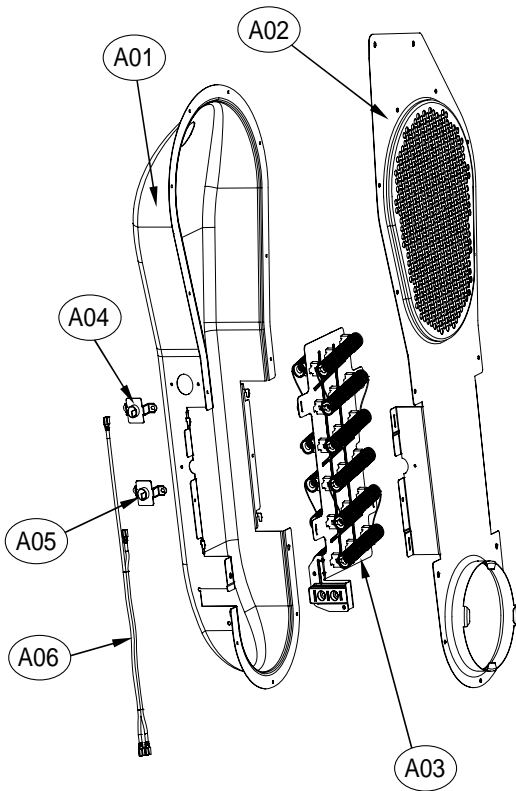

6. DRUM SUPPORT FRONT ASS'Y

Drum Support Front Assembly

ASKO, TL751GXXLRR - Gas Dryer XXL (TL751GXXLRR)

Pos	Spare part No.	Description	Qty	Comment
S01	3615304600	Drum Support Front	1 Pc's	
S02	3610609000	Support Bracket Front	4 Pc's	
S03	3611909500	Lint Filter	1 Pc's	
S04	7112401008	Screw-Self Tapping	1 Pc's	
S05	7112401008	Screw-Self Tapping	2 Pc's	
S06	3617510400	Outlet Duct Assembly	1 Pc's	
S07	7112401008	Screw-Self Tapping	2 Pc's	
S08	3614714400	Drum Roller	2 Pc's	
S09	3616039400	Washer - Roller	2 Pc's	
S10	3616039300	Nut - Roller	2 Pc's	
S11	3613625300	Lamp housing	1 Pc's	
S12	3615505100	Lamp Cover	1 Pc's	
S13	7112401008	Screw-Self Tapping	1 Pc's	
S14	3613802400	Harness Clip	1 Pc's	

10. CABINET FRONT ASS'Y

Cabinet Front Assembly

ASKO, TL751GXXLRR - Gas Dryer XXL (TL751GXXLRR)

Pos	Spare part No.	Description	Qty	Comment
G01	3610812500RRK	Front Panel RR w/labels	1 Pc's	
G02	3612323300	Front Panel Gasket	4 Pc's	
G03	3615304400	Hinge Support	2 Pc's	
G04	3613802500RR	Door Lock	1 Pc's	
G04a	7122401409	Screw-Self Tapping	2 Pc's	For attaching door lock
G05	3619047700	Door Switch	1 Pc's	
G06	3616051229	Screw - Self Tapping	1 Pc's	
G06a	3616051229	Screw - Self Tapping	1 Pc's	
G07	3613558800	Warning Label	1 Pc's	
G08	3613557600	Caution Label	1 Pc's	
G09	3613558900	Rating Label	1 Pc's	

4. HEATER DUCT ASS'Y

4-1. Electric Type

4-2. Gas Type

Air/Heater duct Assembly

ASKO, TL751GXXLRR - Gas Dryer XXL (TL751GXXLRR)

Pos	Spare part No.	Description	Qty	Comment
A01	3617510200	Inlet Duct - Rear	1 Pc's	
A01a	7122400811	Screw-Self Tapping	12 Pc's	
A02	3617510300	Inlet Duct - Front	1 Pc's	
A02a	7122400811	Screw-Self Tapping	4 Pc's	
A03	3612802500	Heater - Dryer	1 Pc's	
A04	3619047600	Thermostat - Hi Limit	1 Pc's	125C Off / 94C On
A05	3619047800	Thermostat Cut-Out	1 Pc's	140C Off / -35C On
A06	3612797100	Heater Harness - Dryer	1 Pc's	