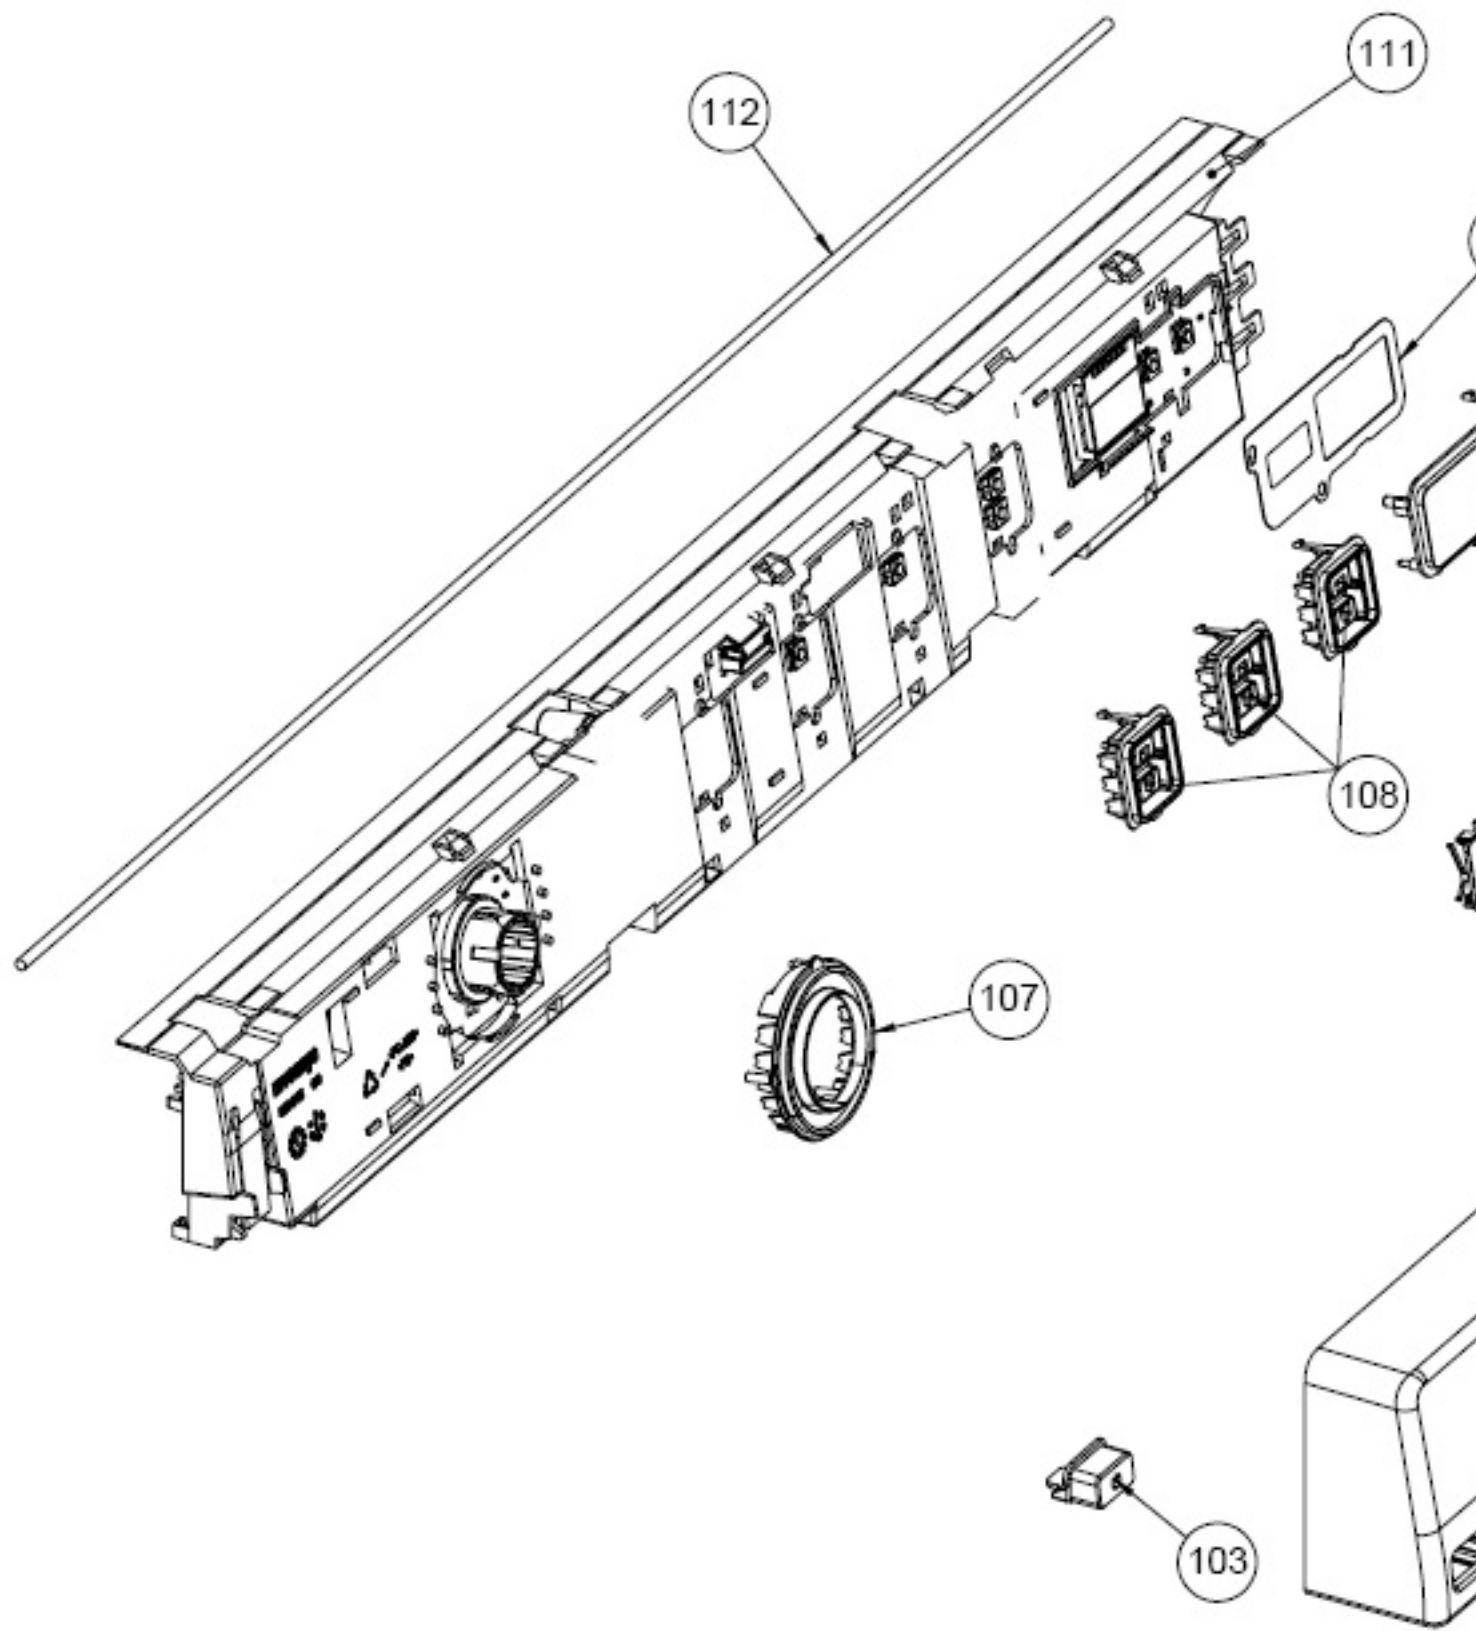

ASKO DC-60 motor unit cpl.

Engine unit

ASKO, DC7583 US - DC Wt 107758300 (DC60)

Pos	Spare part No.	Description	Qty	Comment
301	67001073	Cassette cover	1 Pc's	
302	67001074	Engine box	1 Pc's	
303	67001075	Outlet	1 Pc's	
304	67001161	Radio brusch filter	1 Pc's	
305	67001077	Holder	2 Pc's	
307	67000465	MOTOR & CROSS CURRENT FAN 120V	1 Pc's	
308	67001162	Heating element	1 Pc's	
309	67001078	Thermal limither 150C	1 Pc's	

Control Panel

ASKO, DC7583 US - DC Wt 107758300 (DC60)

Pos	Spare part No.	Description	Qty	Comment
101	67001159	Control Panel 7573/7583	1 Pc's	
102	67001053	Knob jog white Asko	1 Pc's	
103	67001054	Button mainswitch	1 Pc's	
104	67001055	Button choise 1	1 Pc's	
105	67001056	Button choise 2	1 Pc's	
106	67001057	Button start/stopp	1 Pc's	
107	67001058	Lens jog	1 Pc's	
108	67001059	Lens choise	1 Pc's	
109	67001060	Lens start/stopp with display	1 Pc's	
110	67001061	Lens sign	1 Pc's	
111	67001160	Control unit USA	1 Pc's	
112	67001063	O-ring string	1 Pc's	