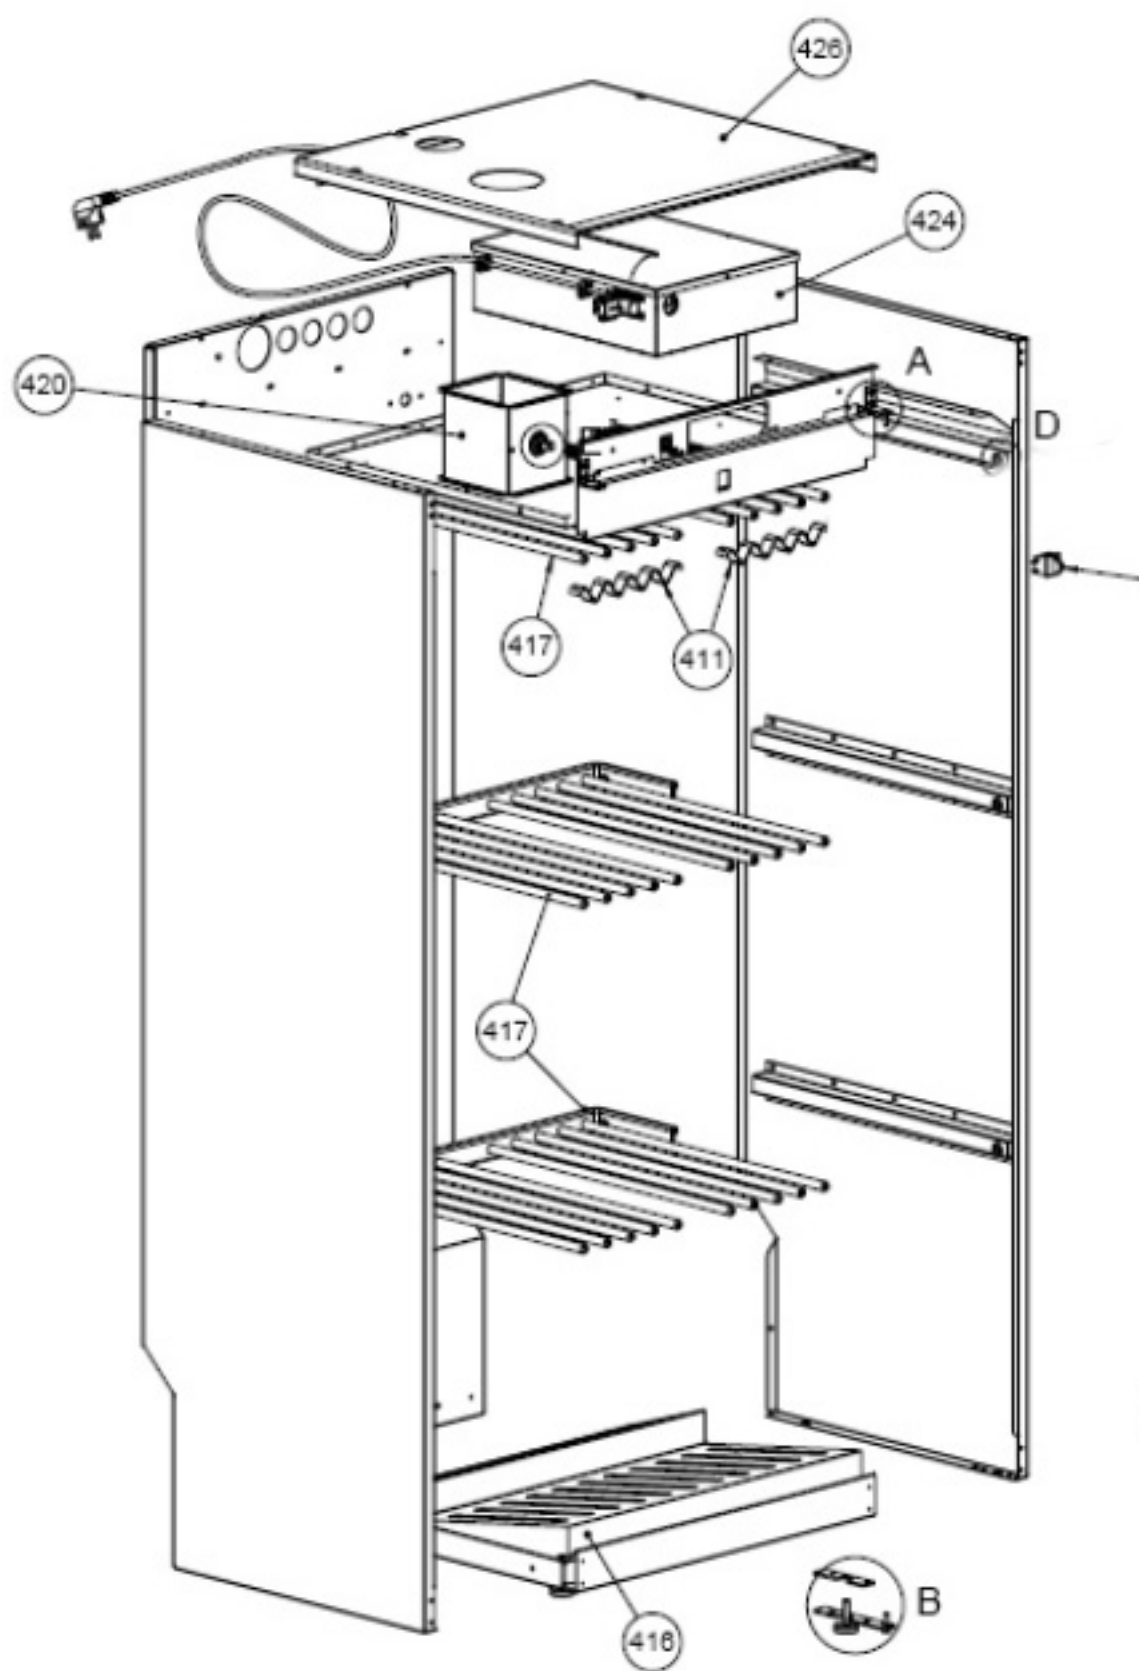

ASKO DC-60 motor unit cpl.

Engine unit

ASKO, DC7583 US - DC Wt 107758300 (DC60)

Pos	Spare part No.	Description	Qty	Comment
301	67001073	Cassette cover	1 Pc's	
302	67001074	Engine box	1 Pc's	
303	67001075	Outlet	1 Pc's	
304	67001161	Radio brusch filter	1 Pc's	
305	67001077	Holder	2 Pc's	
307	67000465	MOTOR & CROSS CURRENT FAN 120V	1 Pc's	
308	67001162	Heating element	1 Pc's	
309	67001078	Thermal limither 150C	1 Pc's	

Drying Cabinet

ASKO, DC7583 US - DC Wt 107758300 (DC60)

Pos	Spare part No.	Description	Qty	Comment
26	67000681	CONNECT.CABLE	1 Pc's	
401	67001094	Door 7583	1 Pc's	
402	67001096	Internal plate 7583 white	1 Pc's	
403	67001165	Glovehanger	1 Pc's	
404	67001082	Door hanger silver	2 Pc's	
405	67001108	Sealing frame white 7583 1735x560x560	1 Pc's	
406	67001106	Sealing hinge side white 7583 1735	1 Pc's	
407	57000009	Plastic bearing	2 Pc's	
408	67001083	Upper hinge	2 Pc's	
409	67001084	Pirot pin upper	1 Pc's	
410	67000470	RACK END CAPS 6PCS WHITE	1 Pc's	
411	67000620	Bar for hangers silver	2 Pc's	
412	67000633	HINGE PLATE LOWER WHITE	2 Pc's	
413	67000634	HINGE LOWER WHITE	2 Pc's	
414	67000690	HINGE PIN LOWER	1 Pc's	
415	67000203	Adjustable foot	4 Pc's	
417	67000660	Plastic profile silver	3 Pc's	
418	67001088	Thermistor	1 Pc's	
419	67001089	Thermistor outlet	1 Pc's	
420	67001085	Evacuation outlet chanel	1 Pc's	
421	67001090	Panel protection	1 Pc's	
423	67000446	DOOR SWITCH	1 Pc's	
424	67001167	Engine box complete	1 Pc's	
426	67001168	Roof	1 Pc's	
426	67001091	Roof white	1 Pc's	
427	67000169	STUB	1 Pc's	
428	67000168	HOSE CONNECTION	1 Pc's	
429	67000207	HOSE 102X1M	1 Pc's	
430	67001092	Plate for doorswitch	1 Pc's	