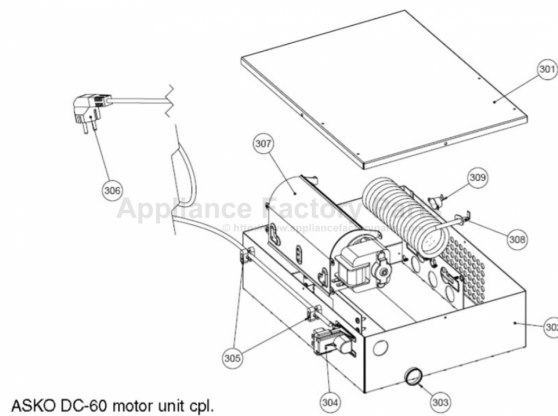

[Find Your ASKO Dryer Parts - Select From 73 Models](#)

----- Manual continues below -----