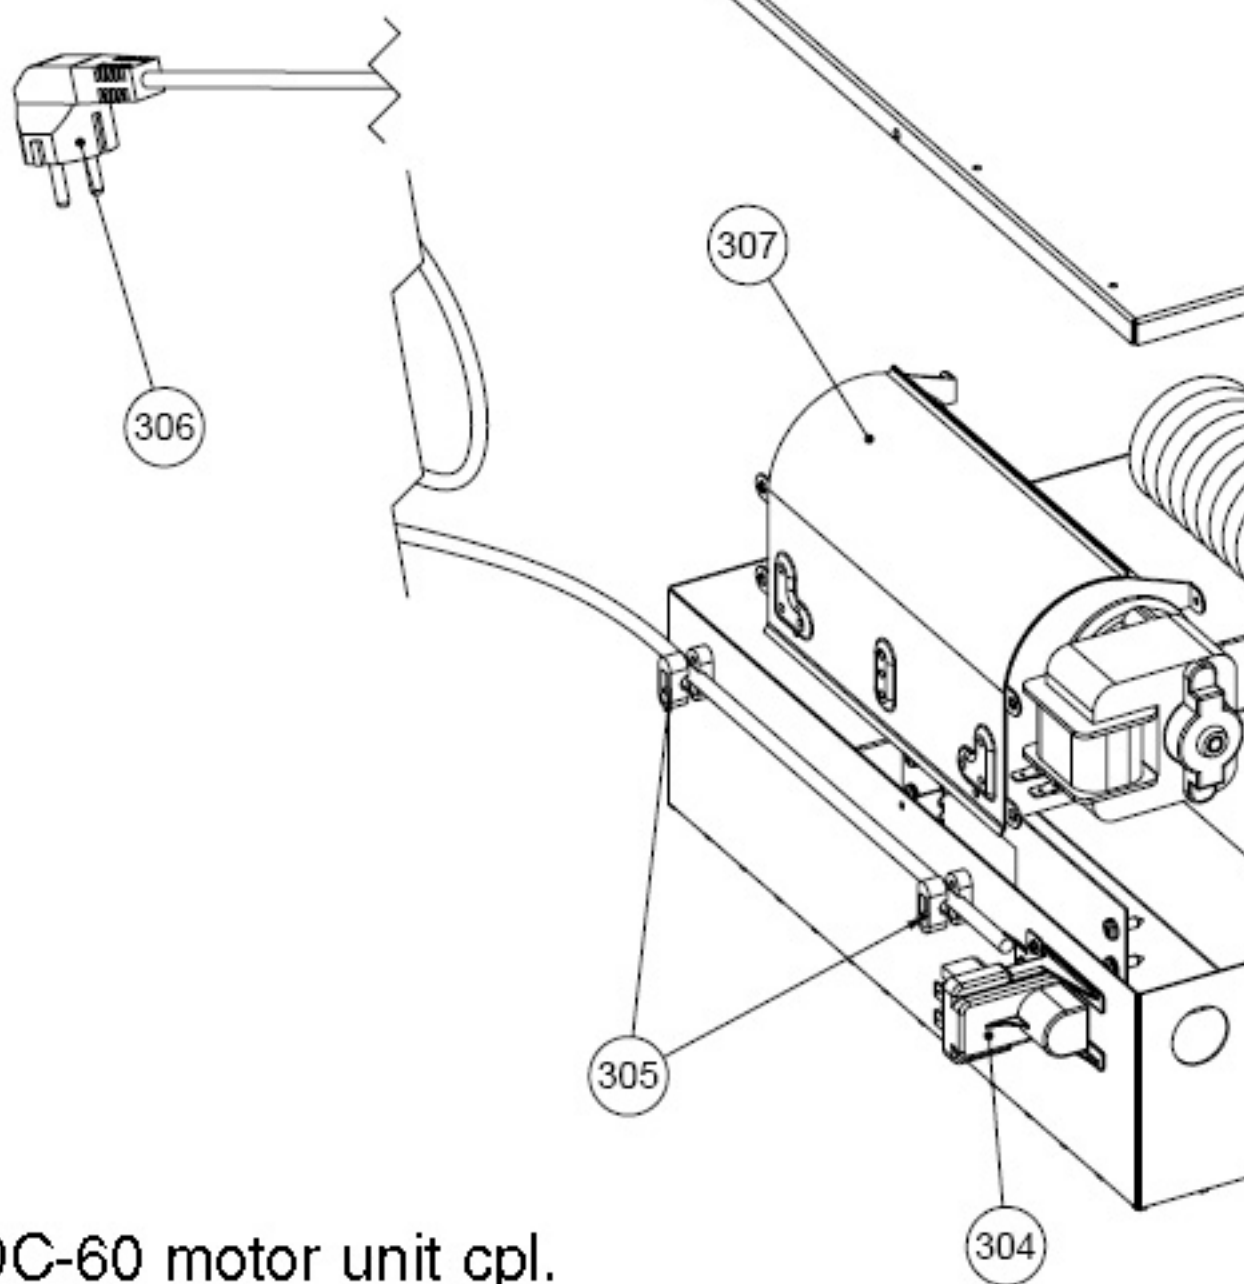

ASKO DC-60 motor unit cpl.

Engine unit

ASKO, DC7583 US - DC Wt 107758300 (DC60)

Pos	Spare part No.	Description	Qty	Comment
301	67001073	Cassette cover	1 Pc's	
302	67001074	Engine box	1 Pc's	
303	67001075	Outlet	1 Pc's	
304	67001161	Radio brusch filter	1 Pc's	
305	67001077	Holder	2 Pc's	
307	67000465	MOTOR & CROSS CURRENT FAN 120V	1 Pc's	
308	67001162	Heating element	1 Pc's	
309	67001078	Thermal limither 150C	1 Pc's	

Control Panel

ASKO, DC7583 US - DC Wt 107758300 (DC60)

Pos	Spare part No.	Description	Qty	Comment
101	67001159	Control Panel 7573/7583	1 Pc's	
102	67001053	Knob jog white Asko	1 Pc's	
103	67001054	Button mainswitch	1 Pc's	
104	67001055	Button choise 1	1 Pc's	
105	67001056	Button choise 2	1 Pc's	
106	67001057	Button start/stopp	1 Pc's	
107	67001058	Lens jog	1 Pc's	
108	67001059	Lens choise	1 Pc's	
109	67001060	Lens start/stopp with display	1 Pc's	
110	67001061	Lens sign	1 Pc's	
111	67001160	Control unit USA	1 Pc's	
112	67001063	O-ring string	1 Pc's	