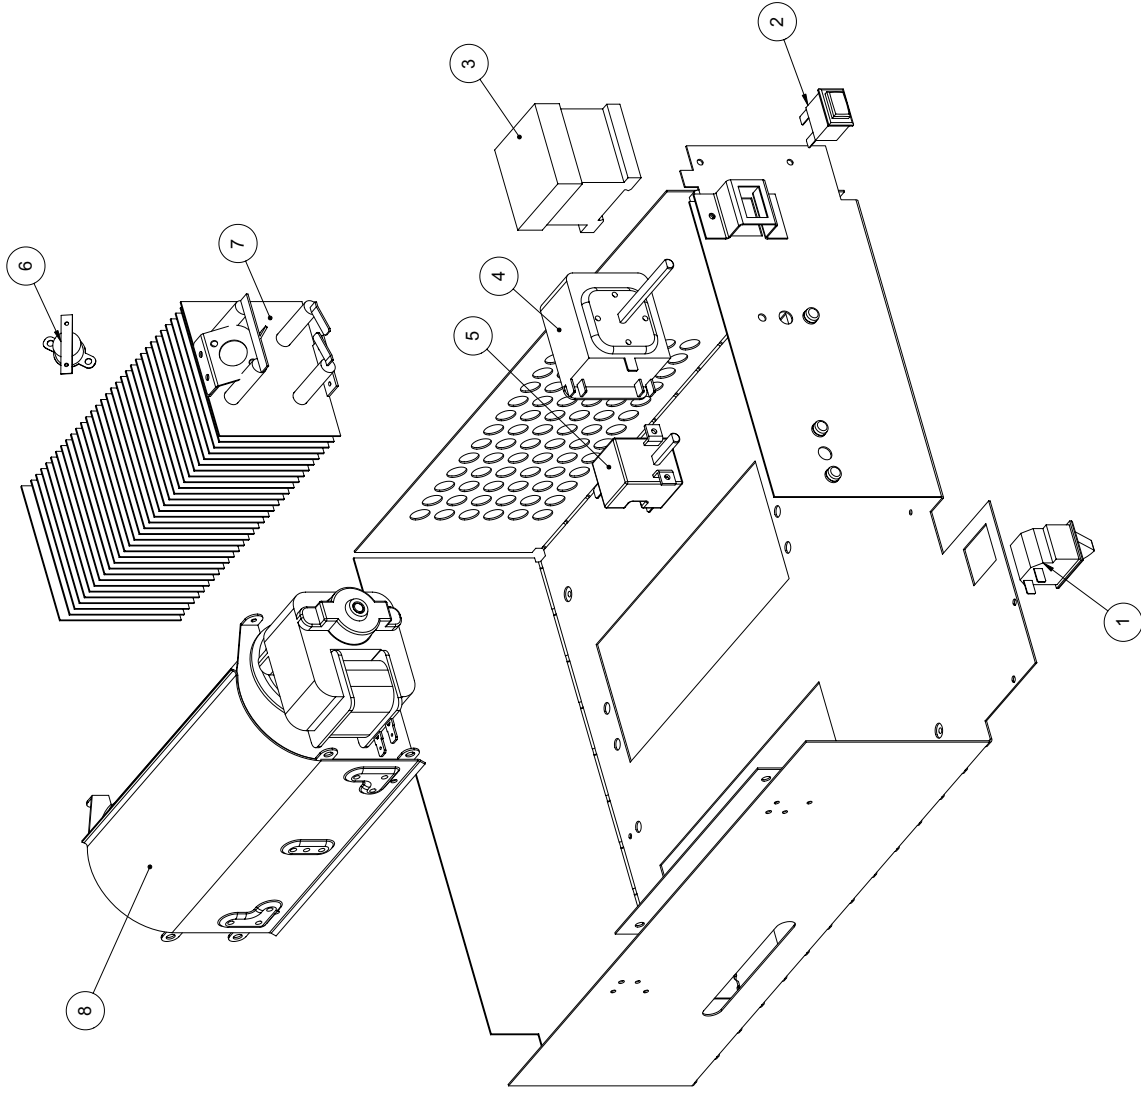

## Spare Parts Catalogue

ASKO Drying Cabinet  
Type: DC170  
Model: DC7171 US Titan

Prod. No: 107717106  
March 15th 2012

**ASKO Appliances Inc.**

4001 E Plano Parkway #1004001 E Plano Parkway #100  
Plano, Texas 75074