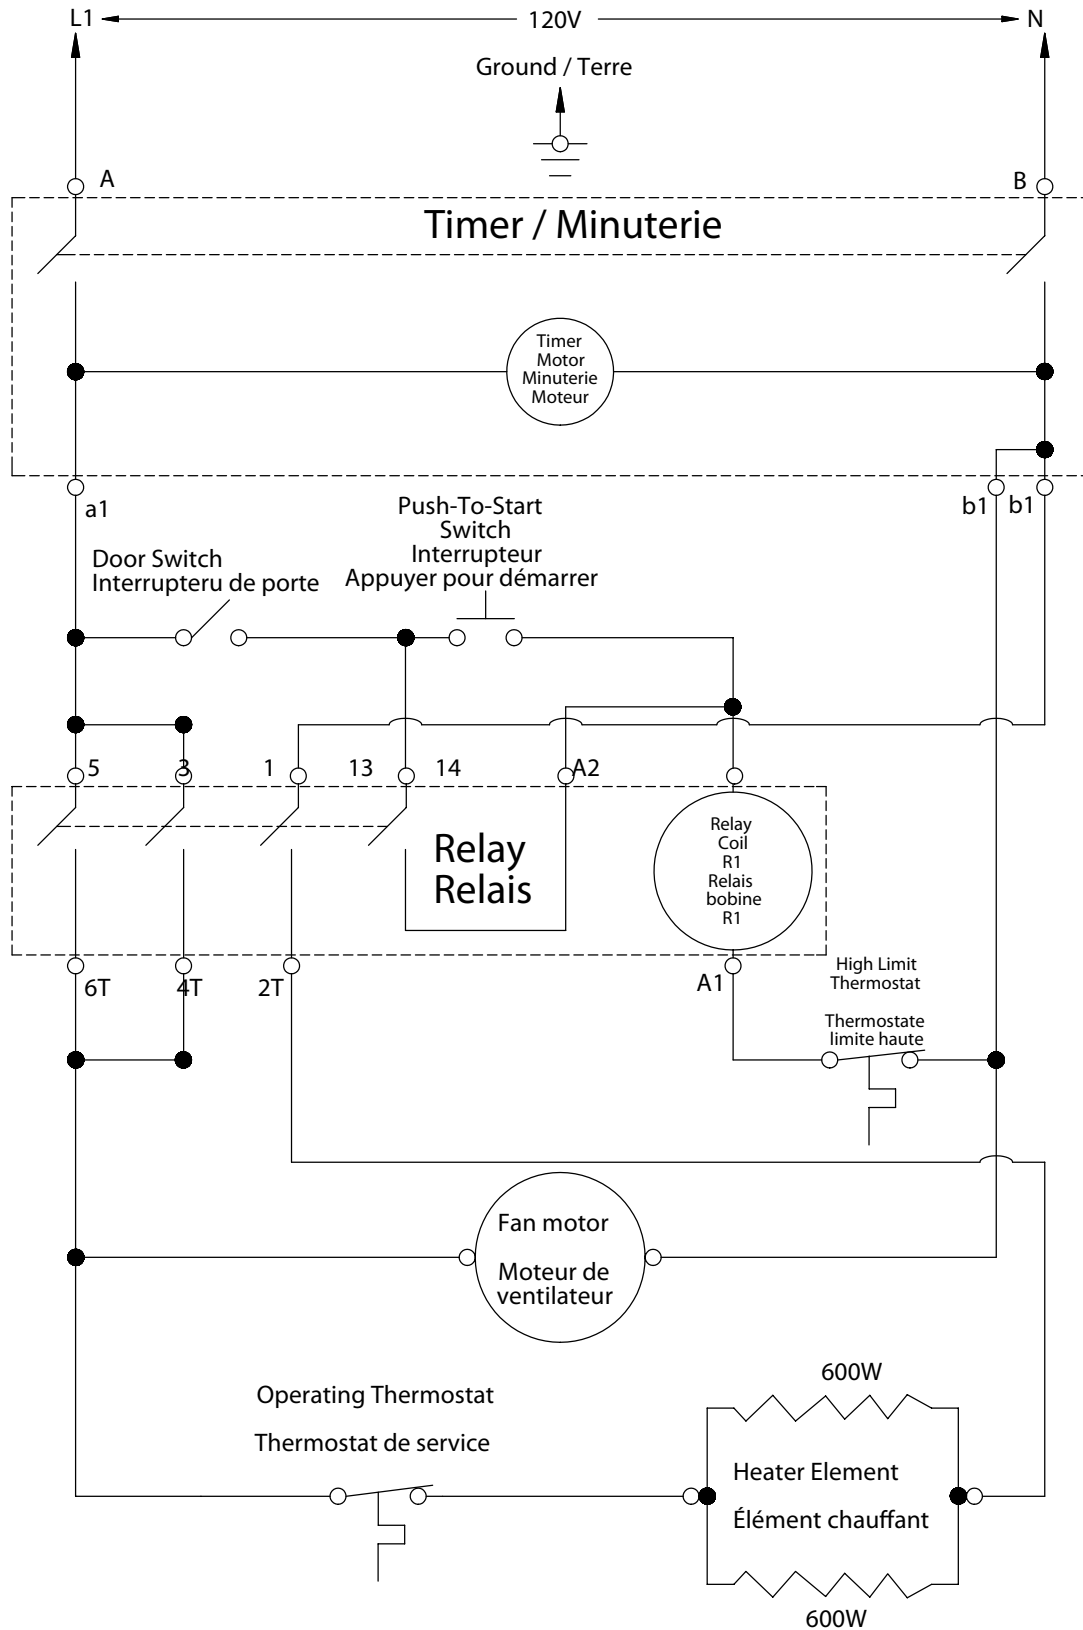

### **ASKO, DC7171 US - Titan (DC170)**

<b>Pos</b>	<b>Spare part No.</b>	<b>Description</b>	<b>Qty</b>	<b>Comment</b>
1a	67000698	DOOR SWITCH BLACK USA	1 Pc's	
2a	67000445	START & STOP KNOB	1 Pc's	
3a	67000444	RELAY	1 Pc's	
4a	67000680	TIMER 120V/60HZ USA	1 Pc's	
5a	67000164	THERMOSTAT 60C	1 Pc's	
6a	67000447	THERMAL LIMITER	1 Pc's	
7a	67000423	HEATING ELEMENT 2X600W 110V US	1 Pc's	
8a	67000465	MOTOR & CROSS CURRENT FAN 120V	1 Pc's	

## Drying Cabinet

### ASKO, DC7171 US - Titan (DC170)

Pos	Spare part No.	Description	Qty	Comment
1	67000644	DOOR CPL TITAN W GLOVE/DOORHAN	1 Pc's	
10	67000664	RACK END CAPS 6PCS BLACK	1 Pc's	
11	67000620	Bar for hangers silver	2 Pc's	
12	67000687	Hinge plate lower titan	1 Pc's	
13	67000178	COVER PLUG	1 Pc's	
14	67000689	Hinge lower titan	1 Pc's	
15	67000203	Adjustable foot	4 Pc's	
17	67000635	Hanger fixed complete silver	2 Pc's	
18	67000636	HANGER Repl.by 67000635	1 Pc's	
19	67000169	STUB	1 Pc's	
2	67000630	PLATE INNER TITAN	1 Pc's	
20	67000663	KNOB TITAN	2 Pc's	
21	67000653	START BUTTOM TITAN	1 Pc's	
22	67000638	SPACER SLEEVE	2 Pc's	
23	67000699	PANEL TITAN FOR START BUTTOM	1 Pc's	
26	67000681	CONNECT.CABLE	1 Pc's	
27	67000692	ENGINE UNIT COMPLETE USA	1 Pc's	
28	67000660	Plastic profile silver	4 Pc's	
3	67000624	Glove hanger silver	1 Pc's	
30	67000746	Top Titanium	1 Pc's	
4	67000623	DOOR HANGER SILVER	2 Pc's	
5	67000729	Door Seal / grey	1 Pc's	
6	67000632	Sealing hinge side	1 Pc's	
7	57000009	Plastic bearing	1 Pc's	
8	67000683	HINGE UPPER RIGHT TITAN	1 Pc's	
8	67000685	HINGE UPPER LEFT TITAN	1 Pc's	
9	67000365	HINGE PIN UPPER	1 Pc's	

# Circuit diagram, DC7171, with start button, 120V

The elements is not connected to ground

Cat élément n'est pas relié à la terre