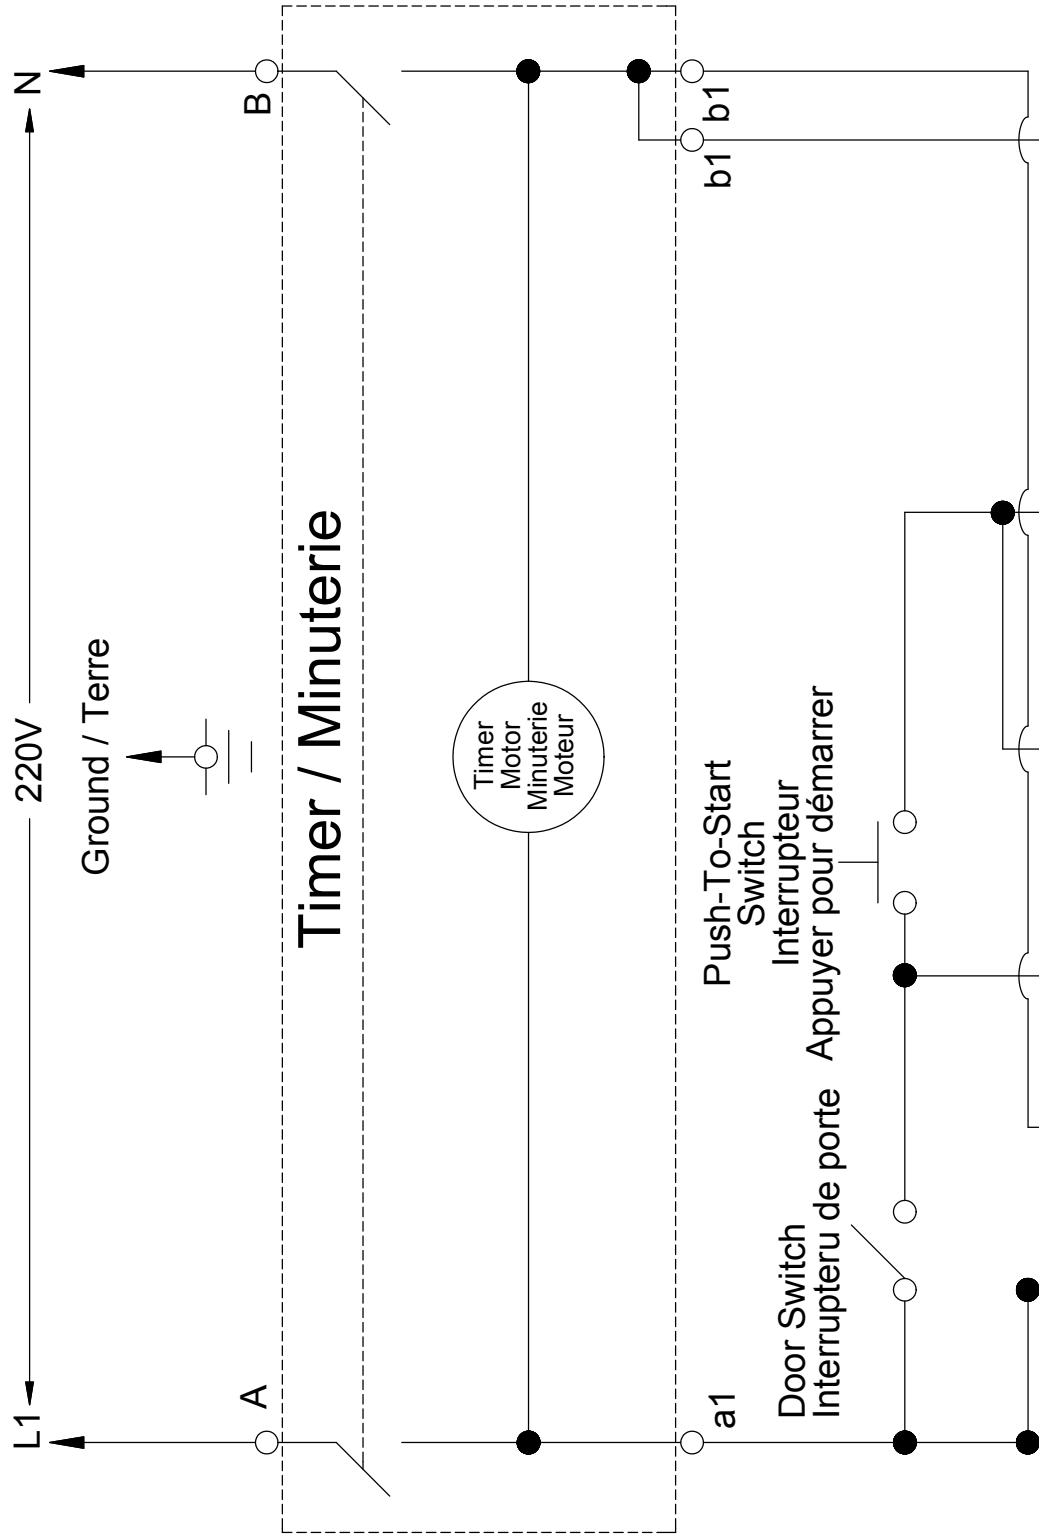

## Drying Cabinet

ASKO, DC7171 US - White (DC170)

Pos	Spare part No.	Description	Qty	Comment
1	67000642	DOOR CPL WH. W GLOVE/DOORHANG.	1 Pc's	
10	67000470	RACK END CAPS 6PCS WHITE	1 Pc's	
11	67000620	Bar for hangers silver	2 Pc's	
12	67000633	HINGE PLATE LOWER WHITE	1 Pc's	
13	67000178	COVER PLUG	1 Pc's	
14	67000634	HINGE LOWER WHITE	1 Pc's	
15	67000203	Adjustable foot	4 Pc's	
17	67000635	Hanger fixed complete silver	2 Pc's	
18	67000636	HANGER Repl.by 67000635	1 Pc's	
19	67000169	STUB	1 Pc's	
2	67000628	PLATE INNER WHITE	1 Pc's	
20	67000637	KNOB AL	2 Pc's	
21	67000654	START BUTTOM AL	1 Pc's	
22	67000638	SPACER SLEEVE	2 Pc's	
23	67000657	PANEL WHITE FOR START BUTTOM	1 Pc's	
26	67000681	CONNECT.CABLE	1 Pc's	
27	67000692	ENGINE UNIT COMPLETE USA	1 Pc's	
28	67000660	Plastic profile silver	4 Pc's	
3	67000624	Glove hanger silver	1 Pc's	
30	67000745	Top white	1 Pc's	
4	67000623	DOOR HANGER SILVER	2 Pc's	
5	67000631	Door Seal / white	1 Pc's	
6	67000632	Sealing hinge side	1 Pc's	
7	57000009	Plastic bearing	1 Pc's	
8	67000645	HINGE UPPER RIGHT WHITE	1 Pc's	
8	67000646	HINGE UPPER LEFT WHITE	1 Pc's	
9	67000365	HINGE PIN UPPER	1 Pc's	

# Circuit diagram, DC7171, with start button, 120V

The elements is not connected to ground

Cat élément n'est pas relié à la terre