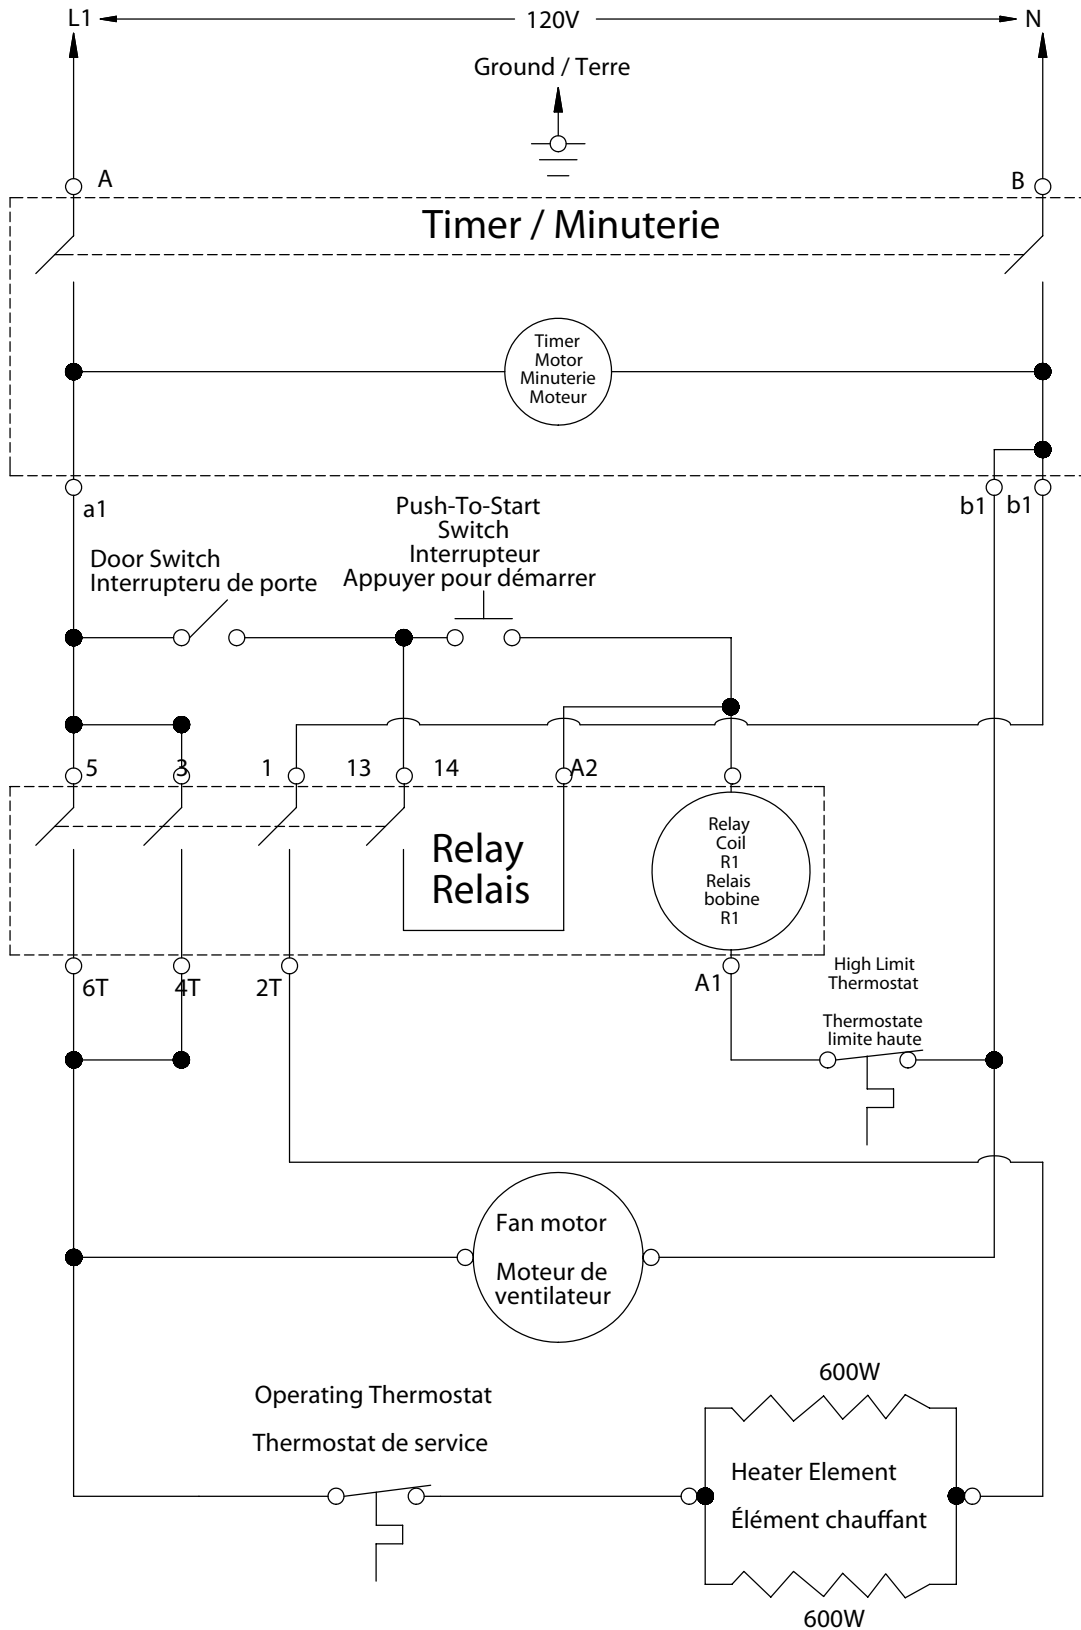

## Drying Cabinet

ASKO, DC7171 US - White (DC170)

Pos	Spare part No.	Description	Qty	Comment
1	67000642	DOOR CPL WH. W GLOVE/DOORHANG.	1 Pc's	
10	67000470	RACK END CAPS 6PCS WHITE	1 Pc's	
11	67000620	Bar for hangers silver	2 Pc's	
12	67000633	HINGE PLATE LOWER WHITE	1 Pc's	
13	67000178	COVER PLUG	1 Pc's	
14	67000634	HINGE LOWER WHITE	1 Pc's	
15	67000203	Adjustable foot	4 Pc's	
17	67000635	Hanger fixed complete silver	2 Pc's	
18	67000636	HANGER Repl.by 67000635	1 Pc's	
19	67000169	STUB	1 Pc's	
2	67000628	PLATE INNER WHITE	1 Pc's	
20	67000637	KNOB AL	2 Pc's	
21	67000654	START BUTTOM AL	1 Pc's	
22	67000638	SPACER SLEEVE	2 Pc's	
23	67000657	PANEL WHITE FOR START BUTTOM	1 Pc's	
26	67000681	CONNECT.CABLE	1 Pc's	
27	67000692	ENGINE UNIT COMPLETE USA	1 Pc's	
28	67000660	Plastic profile silver	4 Pc's	
3	67000624	Glove hanger silver	1 Pc's	
30	67000745	Top white	1 Pc's	
4	67000623	DOOR HANGER SILVER	2 Pc's	
5	67000631	Door Seal / white	1 Pc's	
6	67000632	Sealing hinge side	1 Pc's	
7	57000009	Plastic bearing	1 Pc's	
8	67000645	HINGE UPPER RIGHT WHITE	1 Pc's	
8	67000646	HINGE UPPER LEFT WHITE	1 Pc's	
9	67000365	HINGE PIN UPPER	1 Pc's	

# Circuit diagram, DC7171, with start button, 120V

The elements is not connected to ground

Cat élément n'est pas relié à la terre