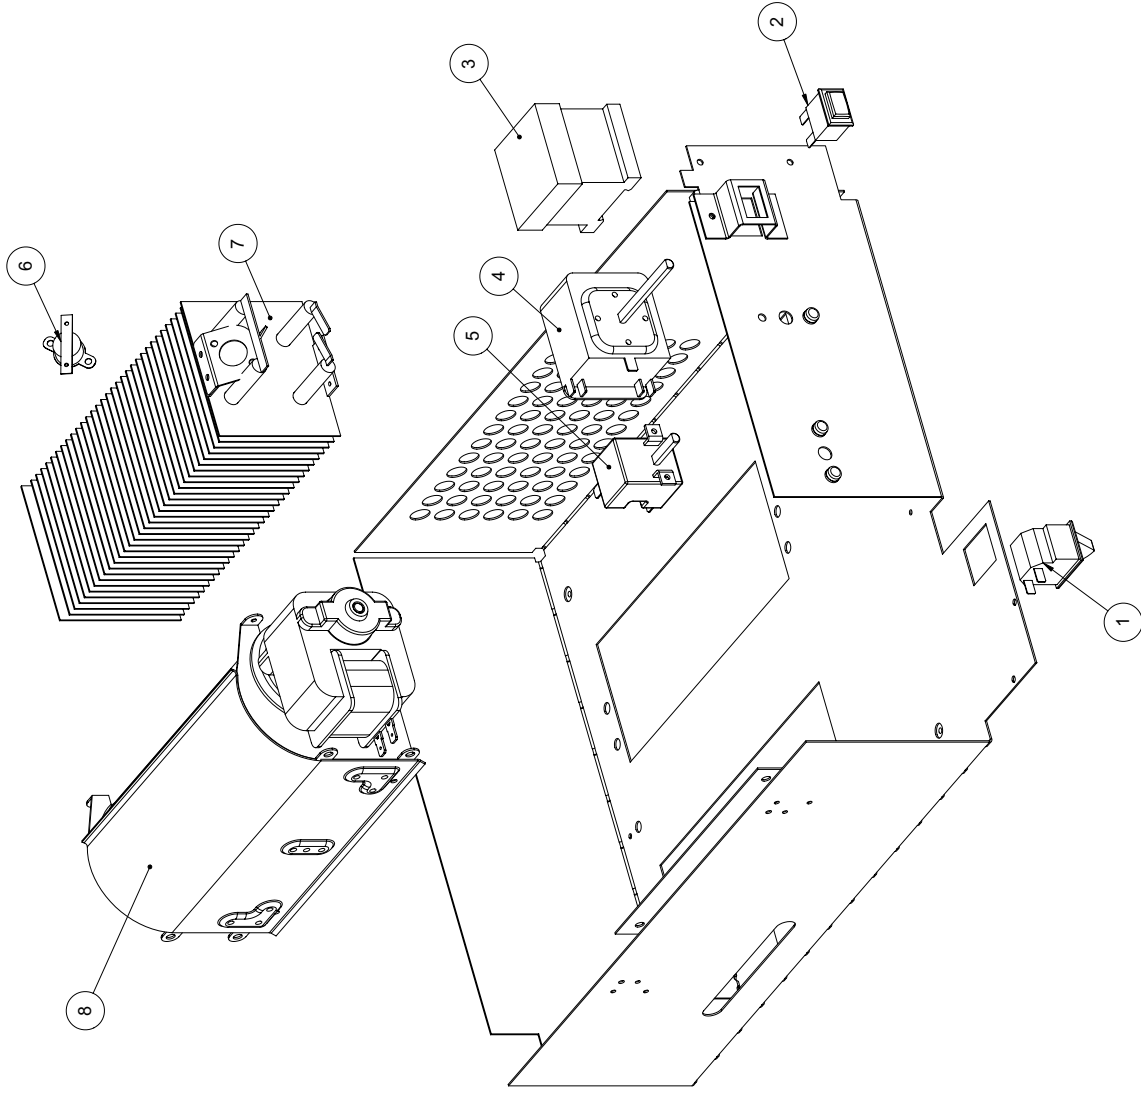

Ritad av AB	Godkänd av AB	Datum 2005-09-15	Generell Tolernans SS-ISO 2768-1m	Gen. Ytthet 12,5	Vyblåsning	Tekniskt kg 9
Agare			Titel/Numr		Skala	1:2
Denna handling är inte licensierad, utan utgör skriftliga meddelande och dess innehåll får inte yppas för tredje man och inte heller användas för något obehörigt ändamål.			Titel/Numr		Storlek	A2
			Ritnings Nummer		Av	1:1
			210019		DXF Nummer	210019-0