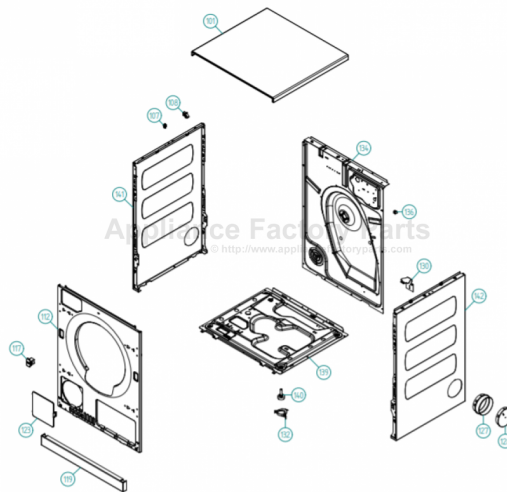

This Owner's Manual is provided and hosted by [Appliance Factory Parts](http://www.appliancefactoryparts.com).

ASKO T743WH Owner's Manual

[Shop genuine replacement parts for ASKO T743WH](#)

[Find Your ASKO Dryer Parts - Select From 73 Models](#)

4001 E Plano Parkway #1004001 E Plano Parkway #100
Plano, Texas 75074

Outer Casing

ASKO, T743 US - white (TD60.1)

Pos	Spare part No.	Description	Qty	Comment
101	8061817-0	Top Cover Wht WMD	1 Pc's	
101-a	8902362	Screw 20 Torx Self Tapping	3 Pc's	
101-b	8901413	Lock Washer laundry tops	2 Pc's	
107	8061763	Clip Front Plate 600700s	2 Pc's	
108	8061916	CABLE HOLDER WMD20	2 Pc's	
112	8084382-0	FRONT PANEL TD60.1	1 Pc's	
112-a	8902362	Screw 20 Torx Self Tapping	2 Pc's	
112-b	8900327	Screw 20 Torx Self Tapping	4 Pc's	
117	8093526-0	LOCK PUSH/PUSH	1 Pc's	
119	8076080-0	PLINTH	1 Pc's	
123	8076075-0	COVER FOR FAN HOUSING	1 Pc's	
127	8052641	Collar Vent Exhaust TD	1 Pc's	
128	8052640-0	LID EXHAUST CANAL WHITE UL4	2 Pc's	
130	8053980	Stacking Bracket All TDs	2 Pc's	
132	8064114	Pair, Holders, TD Feet/Stacking	1 Pc's	
134	8079947	REAR PANEL OUTER PUNCHED TD25	1 Pc's	
134-a	8902362	Screw 20 Torx Self Tapping	10 Pc's	
136	8083561	CABLE HOLDER TD	1 Pc's	
139	8061618	BASE PAN WMD20	1 Pc's	
140	8059334	Leveling Leg Comp WMD 20	4 Pc's	
141	8801175-0	Panels left side T700 T760	1 Pc's	
142	8801176-0	Panel R Side w/Hole T700	1 Pc's	