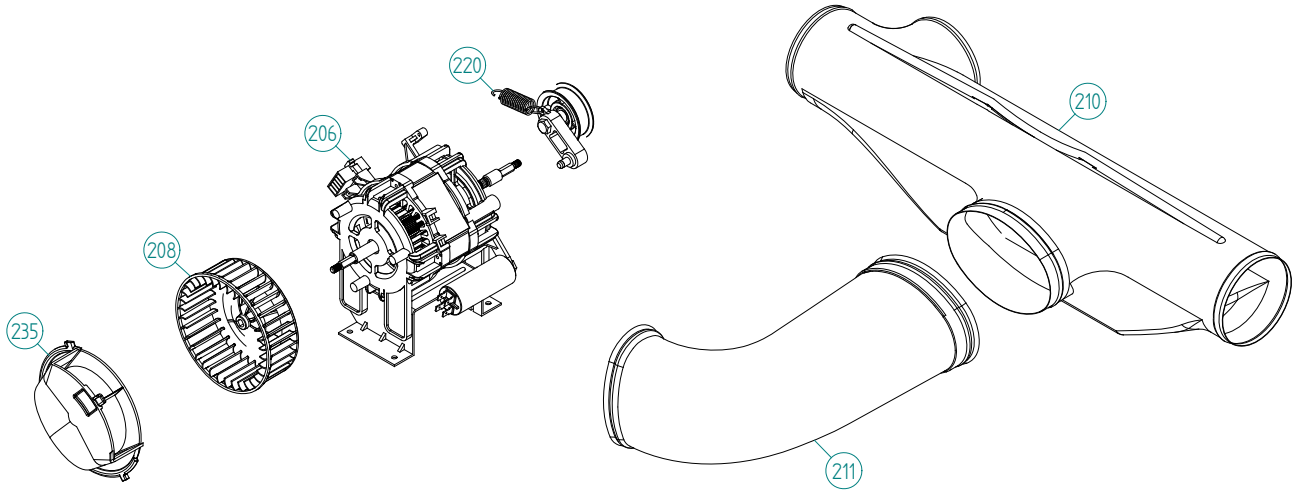

4001 E Plano Parkway #1004001 E Plano Parkway #100
Plano, Texas 75074

Outer Casing

ASKO, T743 US - white (TD60.1)

Pos	Spare part No.	Description	Qty	Comment
101	8061817-0	Top Cover Wht WMD	1 Pc's	
101-a	8902362	Screw 20 Torx Self Tapping	3 Pc's	
101-b	8901413	Lock Washer laundry tops	2 Pc's	
107	8061763	Clip Front Plate 600700s	2 Pc's	
108	8061916	CABLE HOLDER WMD20	2 Pc's	
112	8084382-0	FRONT PANEL TD60.1	1 Pc's	
112-a	8902362	Screw 20 Torx Self Tapping	2 Pc's	
112-b	8900327	Screw 20 Torx Self Tapping	4 Pc's	
117	8093526-0	LOCK PUSH/PUSH	1 Pc's	
119	8076080-0	PLINTH	1 Pc's	
123	8076075-0	COVER FOR FAN HOUSING	1 Pc's	
127	8052641	Collar Vent Exhaust TD	1 Pc's	
128	8052640-0	LID EXHAUST CANAL WHITE UL4	2 Pc's	
130	8053980	Stacking Bracket All TDs	2 Pc's	
132	8064114	Pair, Holders, TD Feet/Stacking	1 Pc's	
134	8079947	REAR PANEL OUTER PUNCHED TD25	1 Pc's	
134-a	8902362	Screw 20 Torx Self Tapping	10 Pc's	
136	8083561	CABLE HOLDER TD	1 Pc's	
139	8061618	BASE PAN WMD20	1 Pc's	
140	8059334	Leveling Leg Comp WMD 20	4 Pc's	
141	8801175-0	Panels left side T700 T760	1 Pc's	
142	8801176-0	Panel R Side w/Hole T700	1 Pc's	