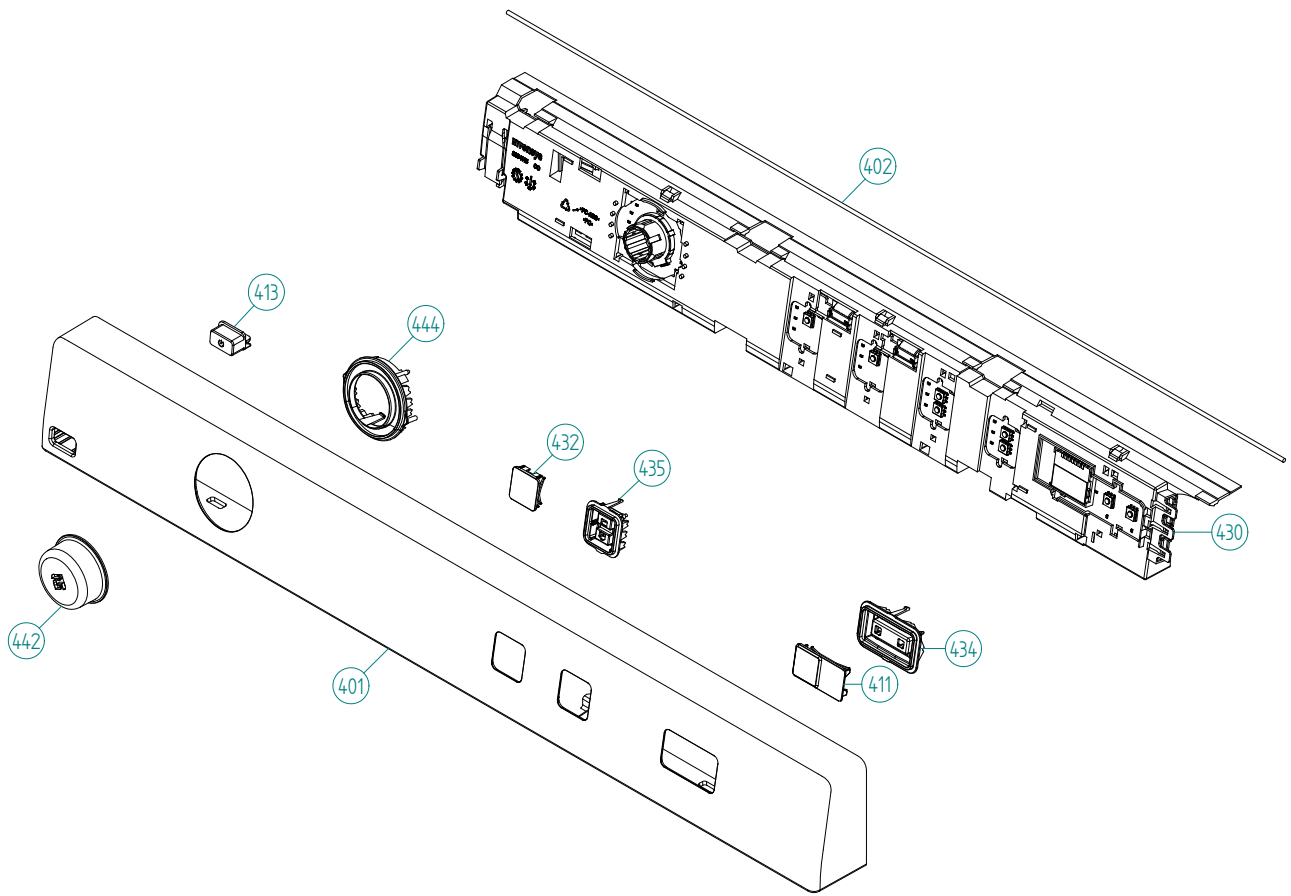

Lower session

ASKO, T743 US - white (TD60.1)

Pos	Spare part No.	Description	Qty	Comment
206	8061895	MOTOR COMPL. 60HZ TD20	1 Pc's	
206-a	8901969	SCREW MRT-TT 5x12 FZB T20	4 Pc's	
206-b	8080119	Capacitor 8UF 450V-Dryer Motor	1 Pc's	
208	8065797	Fan Impeller 120MM	1 Pc's	
210	8052638	T-Tube w/o Recirc holes	1 Pc's	
211	8052639	Exhaust Canal Bend	1 Pc's	
220	8801490	Tension Wheel w/Belt & Spring	1 Pc's	
235	8077484-49	COVER FOR FAN HOUSING	1 Pc's	

Cylinder and related parts

ASKO, T743 US - white (TD60.1)

Pos	Spare part No.	Description	Qty	Comment
301	8801322	Front Frame Compl TD60	1 Pc's	
304	8061932-49	Lamp housing lid grey TD21	1 Pc's	
306	8061887	Lamp Chimney	1 Pc's	
309	8052622	Drum Roller Frt TD	2 Pc's	
309-a	8901337	Washer	2 Pc's	
309-b	8901193	Locking Nut	2 Pc's	
309-c	8901028	Screw	2 Pc's	
310	8083344	THERMISTOR TD	1 Pc's	
311	8052589-49	PADDLE TD	2 Pc's	
311-a	8902099	Screw	5 Pc's	
313	8088503	DRIVEBELT 7PH 1970 5D	1 Pc's	
313	8801490	Tension Arm w/Belt & Spring	1 Pc's	
314	8052632	Bushing Rear Drum 03/05 TD	1 Pc's	
314-a	8901130	SCREW A4-MVBF M8X40 7,9-8,0 HG	1 Pc's	
315	8076335	REAR PANEL INNER TD25	1 Pc's	
317	8083190	FELTSEALING REAR W. FOAM	1 Pc's	
318	8079493	CYLINDER COMPL. TD	1 Pc's	
320	8004439	Bearing Dryer Rear Panel All	1 Pc's	
321	8076227	HEATING ELEMENT 3000W TD25	1 Pc's	
321-a	8900369	Screw T25	2 Pc's	
321-b	8901415	LOCK WASHER AZ 5.3 GALV	2 Pc's	
323	8079200	THERMOSTAT 135C TD	1 Pc's	
326	8079737	THERMOSTAT 150C UL	1 Pc's	