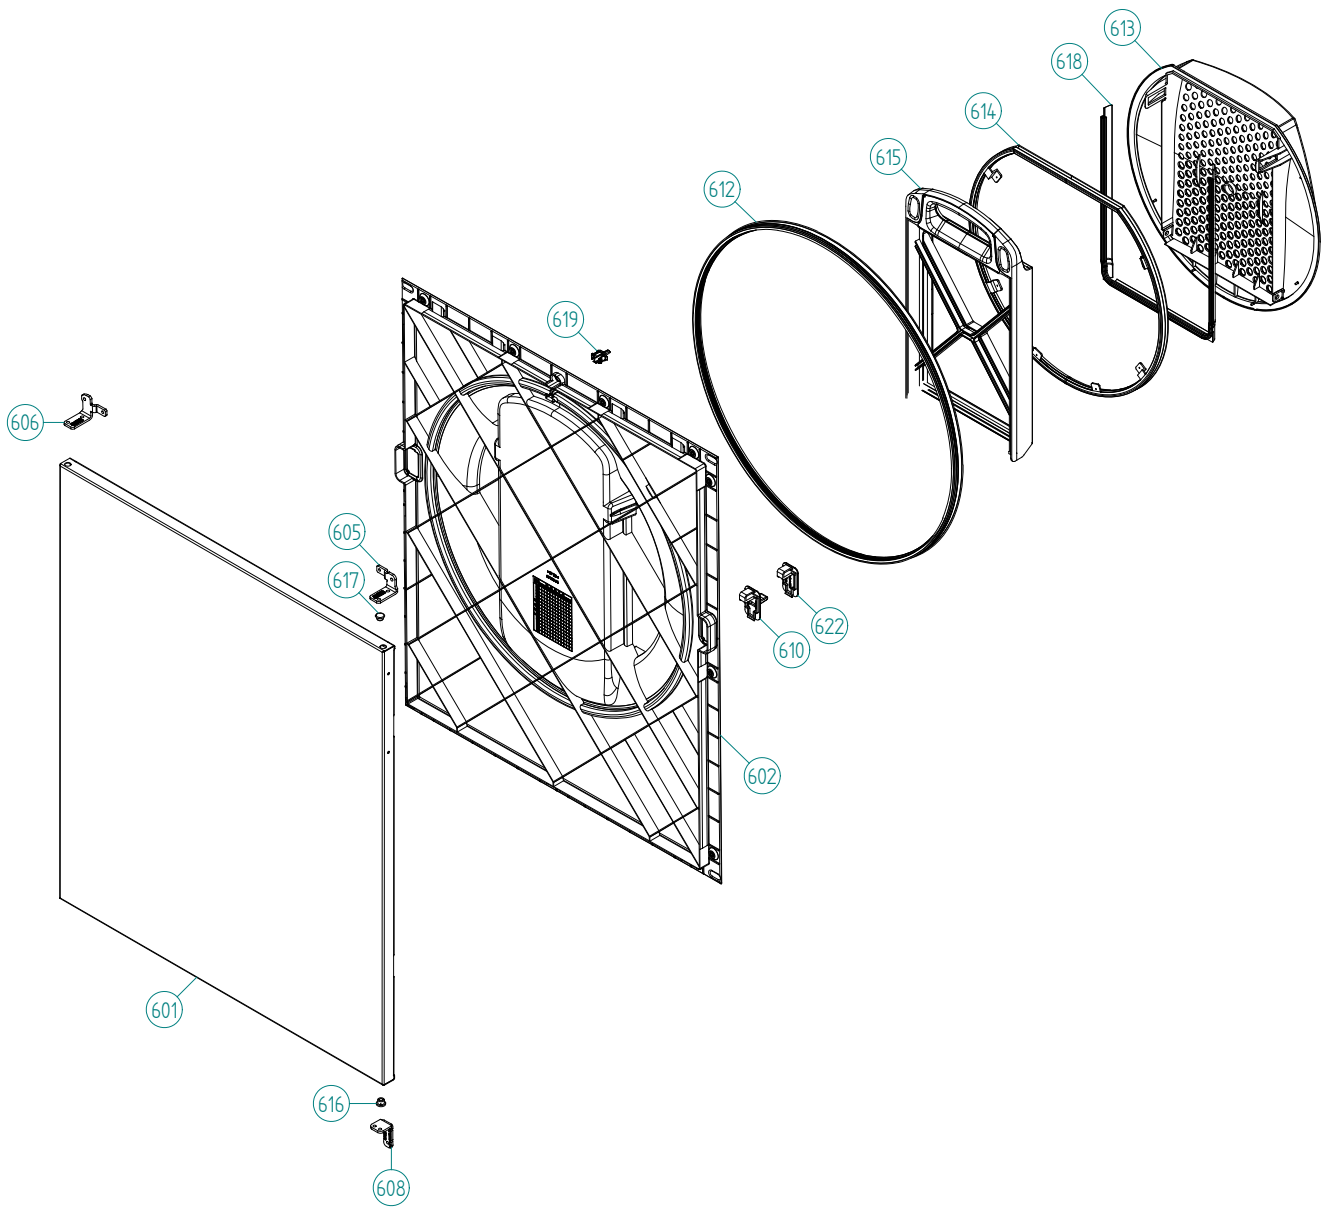

Control Panel

ASKO, T743 US - white (TD60.1)

Pos	Spare part No.	Description	Qty	Comment
401	8089150-0-UL	PANEL ASKO T743 US	1 Pc's	
402	8079749	Rubber Seal-Cntrl Panel to Brd	1 Pc's	
411	8083800-0	PUSHBUT. START/STOP PRINTED TD	1 Pc's	
413	8081710-0	PUSHBU. MAINSWITCH WMD60.2 UL4	1 Pc's	
430	8090325	CONTROL UNIT TD60.1 A (BASIC)	1 Pc's	
432	8083233-0	PUSHBUTTON OPTION 1 WMD60.1	2 Pc's	
434	8083237	LENS START STOP WMD60.1	1 Pc's	
435	8083241	LENS OPTION WMD60.1	2 Pc's	
442	8801433-0	KNOB COMPL. WMD60.1 WHITE	1 Pc's	
444	8083482	LENS JOGDIAL WMD60.1	1 Pc's	
490	8090248	INSTRUCT. T743 ENGLISH US/CA	1 Pc's	
490	8090249	INSTRUCT. T743 FRENCH US/CA	1 Pc's	

Upper session

ASKO, T743 US - white (TD60.1)

Pos	Spare part No.	Description	Qty	Comment
501	8076029	FRONTBEAM	1 Pc's	
501-a	8902362	Screw 20 Torx Self Tapping	2 Pc's	
501-b	8901413	Lock Washer laundry tops	2 Pc's	
527	8076202	EMC-FILTER WITH INDUCTOR	1 Pc's	
527-a	8901155	Nut	1 Pc's	
527-b	8901419	Lock Washer	1 Pc's	
529	8079842	CABLE SET MO TD UL4	1 Pc's	
529	8079845	CABLE SET Thermistor TD60	1 Pc's	
529	8083027	CABLE SET EL TD UL4	1 Pc's	
529	8082567	CABLE SET P TD UL4	1 Pc's	
529	8083019	CABLE SET LB TD UL4	1 Pc's	
530	8077519	BRACKET FOR DOOR SWITCH	1 Pc's	
531	8073836	MICROSWITCH DOOR	1 Pc's	
551	8076324	Connection box T711	1 Pc's	
552	8061455	Receptacle 05 WMD Connect	1 Pc's	
553	8061891	Terminal Block DryerTD 20	1 Pc's	
554	8060462	Grommet	1 Pc's	
554	8078291	GROMMET 94793	1 Pc's	
555	8060463	Lock Nut	1 Pc's	
556	8063756	Cover Terminal block T700s	1 Pc's	
556-a	8901097	Screw Terminal	1 Pc's	