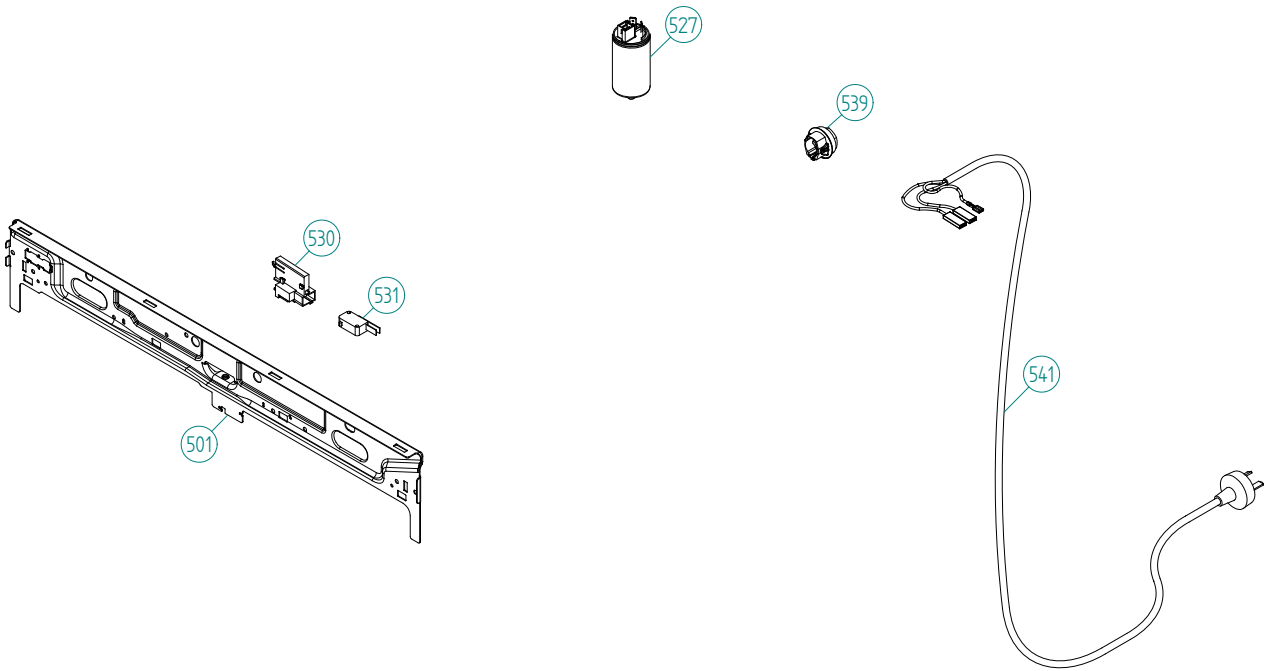

Cylinder and related parts

ASKO, T743 US - white (TD60.1)

Pos	Spare part No.	Description	Qty	Comment
301	8801322	Front Frame Compl TD60	1 Pc's	
304	8061932-49	Lamp housing lid grey TD21	1 Pc's	
306	8061887	Lamp Chimney	1 Pc's	
309	8052622	Drum Roller Frt TD	2 Pc's	
309-a	8901337	Washer	2 Pc's	
309-b	8901193	Locking Nut	2 Pc's	
309-c	8901028	Screw	2 Pc's	
310	8083344	THERMISTOR TD	1 Pc's	
311	8052589-49	PADDLE TD	2 Pc's	
311-a	8902099	Screw	5 Pc's	
313	8088503	DRIVEBELT 7PH 1970 5D	1 Pc's	
313	8801490	Tension Arm w/Belt & Spring	1 Pc's	
314	8052632	Bushing Rear Drum 03/05 TD	1 Pc's	
314-a	8901130	SCREW A4-MVBF M8X40 7,9-8,0 HG	1 Pc's	
315	8076335	REAR PANEL INNER TD25	1 Pc's	
317	8083190	FELTSEALING REAR W. FOAM	1 Pc's	
318	8079493	CYLINDER COMPL. TD	1 Pc's	
320	8004439	Bearing Dryer Rear Panel All	1 Pc's	
321	8076227	HEATING ELEMENT 3000W TD25	1 Pc's	
321-a	8900369	Screw T25	2 Pc's	
321-b	8901415	LOCK WASHER AZ 5.3 GALV	2 Pc's	
323	8079200	THERMOSTAT 135C TD	1 Pc's	
326	8079737	THERMOSTAT 150C UL	1 Pc's	

Control Panel

ASKO, T743 US - white (TD60.1)

Pos	Spare part No.	Description	Qty	Comment
401	8089150-0-UL	PANEL ASKO T743 US	1 Pc's	
402	8079749	Rubber Seal-Cntrl Panel to Brd	1 Pc's	
411	8083800-0	PUSHBUT. START/STOP PRINTED TD	1 Pc's	
413	8081710-0	PUSHBU. MAINSWITCH WMD60.2 UL4	1 Pc's	
430	8090325	CONTROL UNIT TD60.1 A (BASIC)	1 Pc's	
432	8083233-0	PUSHBUTTON OPTION 1 WMD60.1	2 Pc's	
434	8083237	LENS START STOP WMD60.1	1 Pc's	
435	8083241	LENS OPTION WMD60.1	2 Pc's	
442	8801433-0	KNOB COMPL. WMD60.1 WHITE	1 Pc's	
444	8083482	LENS JOGDIAL WMD60.1	1 Pc's	
490	8090248	INSTRUCT. T743 ENGLISH US/CA	1 Pc's	
490	8090249	INSTRUCT. T743 FRENCH US/CA	1 Pc's	