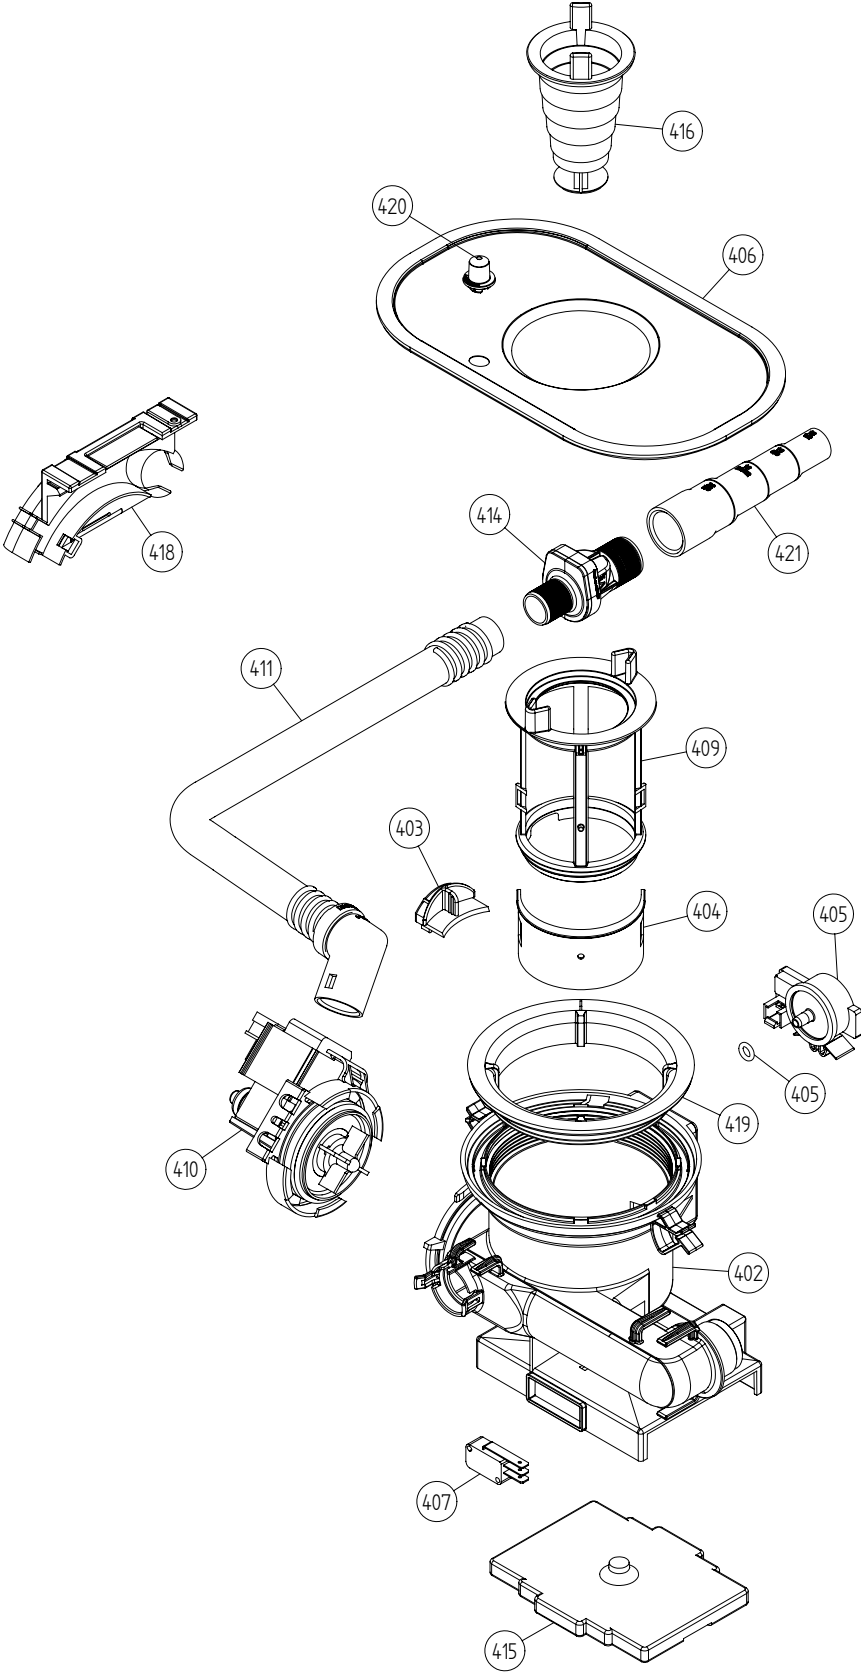

Bottom well and related parts

ASKO, D3252 XL US - Black BiH (DW20.3)

Pos	Spare part No.	Description	Qty	Comment
402	8073691-77	Bottom Well Pressure Sensor	1 Pcs	
402-a	8073002	ORing	1 Pcs	
403	8057487-79	Sump Plug DW 05/06 Cleanout	1 Pcs	
404	8058454	Cover Str. Basket 05/06 DW	1 Pcs	
405	8073839	Pressure Sensor	1 Pcs	
405-a	8074040	ORing	1 Pcs	
406	8074364	STRAINER DW20	1 Pcs	
406	8074252	Use 8074364	1 Pcs	
407	8073835	MICROSWITCH FLOAT	1 Pcs	
409	8073396-77	INSERT STRAINER BASKET	1 Pcs	
410	8073818	Drain Pump	1 Pcs	
410-a	8002584	ORing Drain Pump 05/06 DW	1 Pcs	
411	8074030	Outlet Hose	1 Pcs	
411-a	8052239	Hose Clamp Squeeze	1 Pcs	
411-b	8052430	Cable Strip	1 Pcs	
414	8801248	Check Valve Kit	1 Pcs	
414-a	8052239	Hose Clamp Squeeze	1 Pcs	
414-b	8053642	Hose Clip	1 Pcs	
415	8075110	FLOAT	1 Pcs	
416	8057972-77	Strainer Basket Grey 05/06 DW	1 Pcs	
418	8072528-77	Holder Outlet Hose	1 Pcs	
418-a	8053642	Hose Clip	1 Pcs	
418-b	8052239	Hose Clamp Squeeze	1 Pcs	
418-c	33700450	Cable Strip	1 Pcs	
418-d	8902072	Screw	1 Pcs	
419	8072848	Lockring Bottom Well	1 Pcs	
420	8074760-77	Ventilator	1 Pcs	
421	8075321	End Cuff	1 Pcs