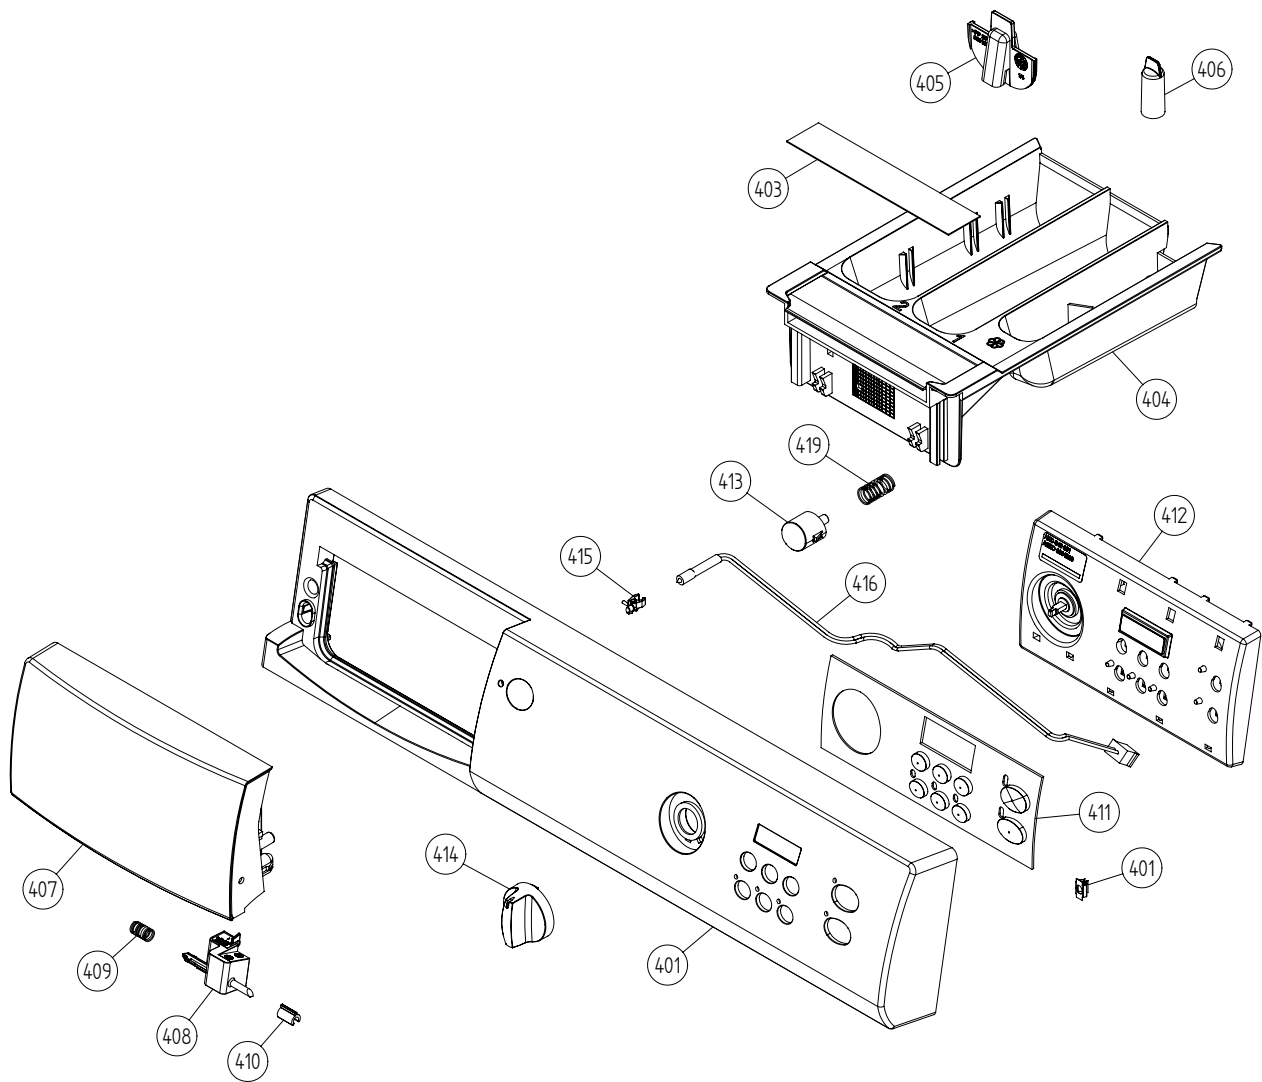

Control panel

ASKO, W6461 US - White (WM50)

Pos	Spare part No.	Description	Qty	Comment
401	8076794-0-UL	PANEL W.HANDLE W6461 ASKO US	1 Pcs	
401-a	8901591	BINDING CLIP SCO 5740	4 Pcs	
403	8076556-49	PLATE PROG.INFO WASHERS US/CA	1 Pcs	
403	8076660-49	PLATE PROG.INFO WM F. US FR/ES	1 Pcs	
404	8061630	DETERGENT COMP WM20	1 Pcs	
405	8061633	DIVIDER DETERGENT COMP	1 Pcs	
406	8061634	SIPHON WM20	1 Pcs	
407	8061846-0-UL	HANDLE PANEL MECH WMD20	0 Pcs	
408	8061621-34	SAFETY CATCH HANDLE RED	1 Pcs	
409	8061622	SPRING SAFETY CATCH HANDLE	1 Pcs	
410	8064010	SPACING SLEEVE SAFETY CATCH	1 Pcs	
411	8065515-0	PUSHBUTTONS WITH PRINT WM50	1 Pcs	
412	8064260	DISPLAY UNIT WM50TD30/40 UL4	1 Pcs	
413	8061902-0	PUSHBUTTON MAINSWITCH WMD20	1 Pcs	
414	8064390-0	KNOB WM50TD30/40 WITH PRINT	1 Pcs	
415	8061822	DECOR LENS	1 Pcs	
416	8064068	INDICATION LAMP WM55/66 UL	1 Pcs	
419	8061857	SPRING MAIN SWITCH WMD20	1 Pcs	
490	8076809	INSTRUCT. WM21 ENGLISH US/CA	1 Pcs	
490	8076810	INSTRUCTIONS WM21 FRENCH US/CA	1 Pcs	
490	8076811	INSTRUCT. WM21 SPANISH US/CA	1 Pcs