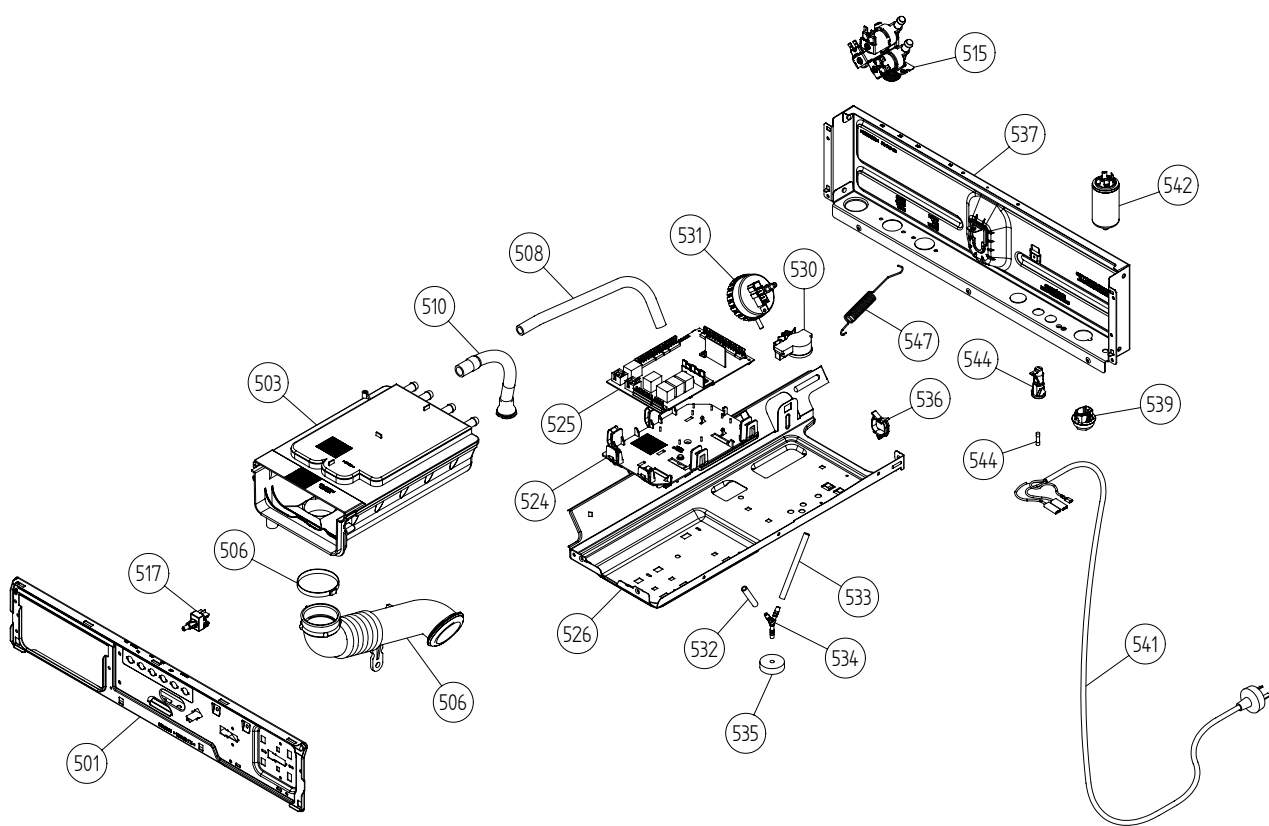

Upper session

ASKO, W6461 US - White (WM50)

Pos	Spare part No.	Description	Qty	Comment
501	8061690	BEAM FRONT WMD20	1 Pcs	
501-a	8900338	SCREW RTK ST 42X95 FZB T20	2 Pcs	
501-b	8901413	LOCK WASHER AZ 43 GALV	2 Pcs	
501-c	8902087	SCREW PTK 40X14 WN1452 FZB T20	2 Pcs	
503	8061661	CONTAINER DETERGENT COMP	1 Pcs	
503-a	8901970	SCREW PTK 40X12 A2 WN1452 T20	2 Pcs	
503-b	8902072	SCREW PT KB40X10 WN1442 GALV	1 Pcs	
503-c	8056656	CABLE STRIP	3 Pcs	
506	8061628	BELLOWS HOSE INLET WM20	1 Pcs	
506	8064692	BELLOW HOSE INLET LONG UL4	1 Pcs	
506-a	8063607	HOSE CLIP 575-708	1 Pcs	
508	8061702	RUBBER HOSE 10x15x300	3 Pcs	
510	8061736	VENTILATION HOSE WM20 UL4	1 Pcs	
510-a	8052730	HOSE CLIP OETIKER 210-706R	1 Pcs	
515	8061757	INLET VALVE 3-WAY WM20	1 Pcs	
515-a	8901097	SCREW MRT-TT 4X12 FZB T20	2 Pcs	
517	8061875	PUSHBUTTONSW 2-POLE CLOS	1 Pcs	
524	8061921	HOLDER PROGCONTROLLER WMD20	1 Pcs	
525	8076640	CONTROL UNIT WM50/55 UL4	1 Pcs	
526	8061692	BRACKET FOR ELECCOMP WM20	1 Pcs	
526-a	8900338	SCREW RTK ST 42X95 FZB T20	2 Pcs	
526-b	8900327	SCREW RTS ST 42X13 FZB T20	1 Pcs	
529	8086447	Add Harness WM66/55	1 Pcs	
530	8061664	PRESSURE SENSOR TYPE 1166 UL4	1 Pcs	
531	8064275	LEVEL SWITCH WM21 UL4	1 Pcs	
532	8003641	RUBBER HOSE 5X8X45	1 Pcs	
533	7382985	RUBBER HOSE 5X8X100	1 Pcs	
534	8051843	Y-PIPE 05	1 Pcs	
535	8061997	GUARD LEVELSWITCH HOSE WM20	2 Pcs	
536	8061975	CABLE HOLDER BIG	1 Pcs	
537	8061694	CROSS BEAM	1 Pcs	
537-a	8900327	SCREW RTS ST 42X13 FZB T20	4 Pcs	
539	8006948	GROMMET Z13	1 Pcs	
541	8064210	CORDSET W FLAT PIN SLEEVES US	1 Pcs	
542	8058558	RADIOINTERFSUPP FILTER	1 Pcs	
542-a	8901168	NUT Replby 8901155	1 Pcs	
542-b	8901419	LOCK WASHER AZ 84 GALV	1 Pcs	
544	8065573	FUSE HOLDER GREY 15A US/CA	2 Pcs	
544-a	8058140	FUSE 15AT 63X32	2 Pcs	
544-b	8055725	FUSE HOLDER INSERT STI	2 Pcs	
544-c	8054613	FUSE HOLDER HTB38	2 Pcs	
547	8061923	BALANCING SPRING WM20	2 Pcs