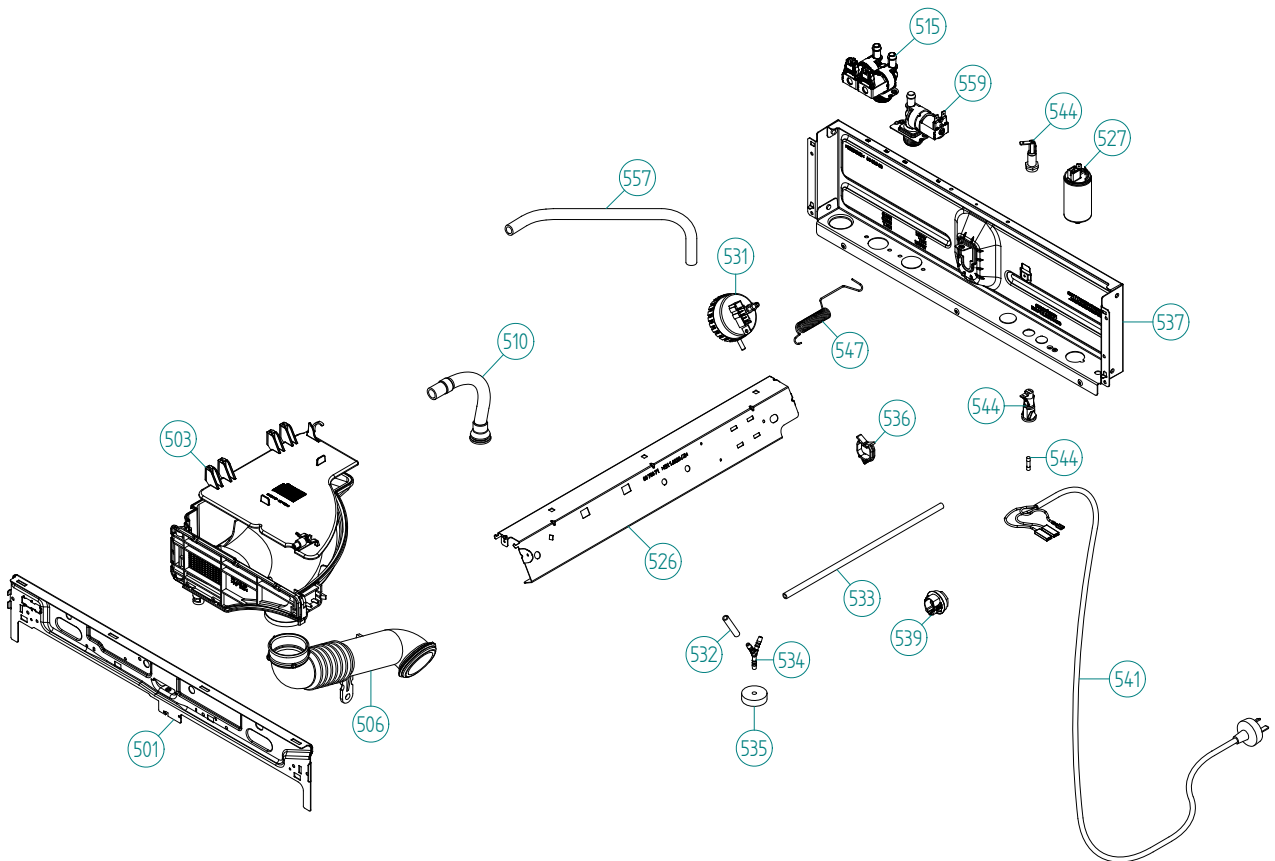

Upper session

ASKO, W6884 US - white (WM70.2)

Pos	Spare part No.	Description	Qty	Comment
501	8076029	FRONTBEAM	1 Pc's	
501-a	8902362	Screw 20 Torx Self Tapping	2 Pc's	
501-b	8901413	Lock Washer laundry tops	2 Pc's	
503	8081808	Det Compt Compl WM Swing Out	1 Pc's	
503-a	8901970	Screw	1 Pc's	
503-b	8902072	SCREW PT KB40X10 WN1442 GALV	1 Pc's	
506	8081670	BELLOW HOSE INLET WM60 UL4	1 Pc's	
506-a	8063607	HOSE CLIP 57,5	1 Pc's	
510	8061736	Ventilation Hose WM20	1 Pc's	
510-a	8052730	HOSE CLIP 21,0	1 Pc's	
515	8083880	INLET VALVE 2-WAY	1 Pc's	
515-a	8901097	Screw Terminal	2 Pc's	
526	8078971	UNIT FOR ELECTR. COMP.	1 Pc's	
527	8076202	EMC-FILTER WITH INDUCTOR	1 Pc's	
527-a	8901155	Nut	1 Pc's	
527-b	8901419	Lock Washer	1 Pc's	
529	8079710	CABLE SET IV WM UL4	1 Pc's	
529	8079716	CABLE SET N AP LL WM UL4	1 Pc's	
529	8079717	CABLE SET EL WM UL4	1 Pc's	
529	8083063	CABLE SET IV3 WM60.C UL4	1 Pc's	
529	8079714	CABLE SET MC C CIM-A W UL4	1 Pc's	
529	8082568	CABLE SET P WM UL4	1 Pc's	
529	8082569	CABLE SET MC P WM UL4	1 Pc's	
529	8084427	CABLE BUNDLE WM60.2/WM70.2	1 Pc's	
529	8089033	CABLE SET MOTOR A WM UL4	1 Pc's	
531	8089766	LEVEL SWITCH WM70	1 Pc's	
532	8080832	RUBBER HOSE 4,3X7,3X72	1 Pc's	
533	8080617	RUBBER HOSE 4,3X7,3X260	1 Pc's	
534	8051843	Y Pipe Water Level SW WM	1 Pc's	
535	8061997	Ground Level Switch Hose WM20	2 Pc's	
536	8061975	Cable Holder	1 Pc's	
537	8089748	CROSS BEAM	1 Pc's	
537-a	8900327	Screw 20 Torx Self Tapping	5 Pc's	
539	8006948	Grommet	1 Pc's	
541	8064210	PWR Cord w/flat pin sleeves	1 Pc's	
544	8065573	FUSE HOLDER GREY 15A US/CA	2 Pc's	
544-a	8058140	BK/MDA15 Fuse All laundry	2 Pc's	
544-b	8801354	Fuse Holder Assembly	2 Pc's	For units produced before wk 34 2002
544-c	8801354	Fuse Holder Assembly	2 Pc's	For units produced before wk 34 2002
547	8095135	BALANCING SPRING	1 Pc's	
547	8089723	BALANCING SPRING	2 Pc's	
557	8058502	RUBBER HOSE 10X15X360 UL1	1 Pc's	
559	8083315	INLET VALVE 1-WAY	1 Pc's	