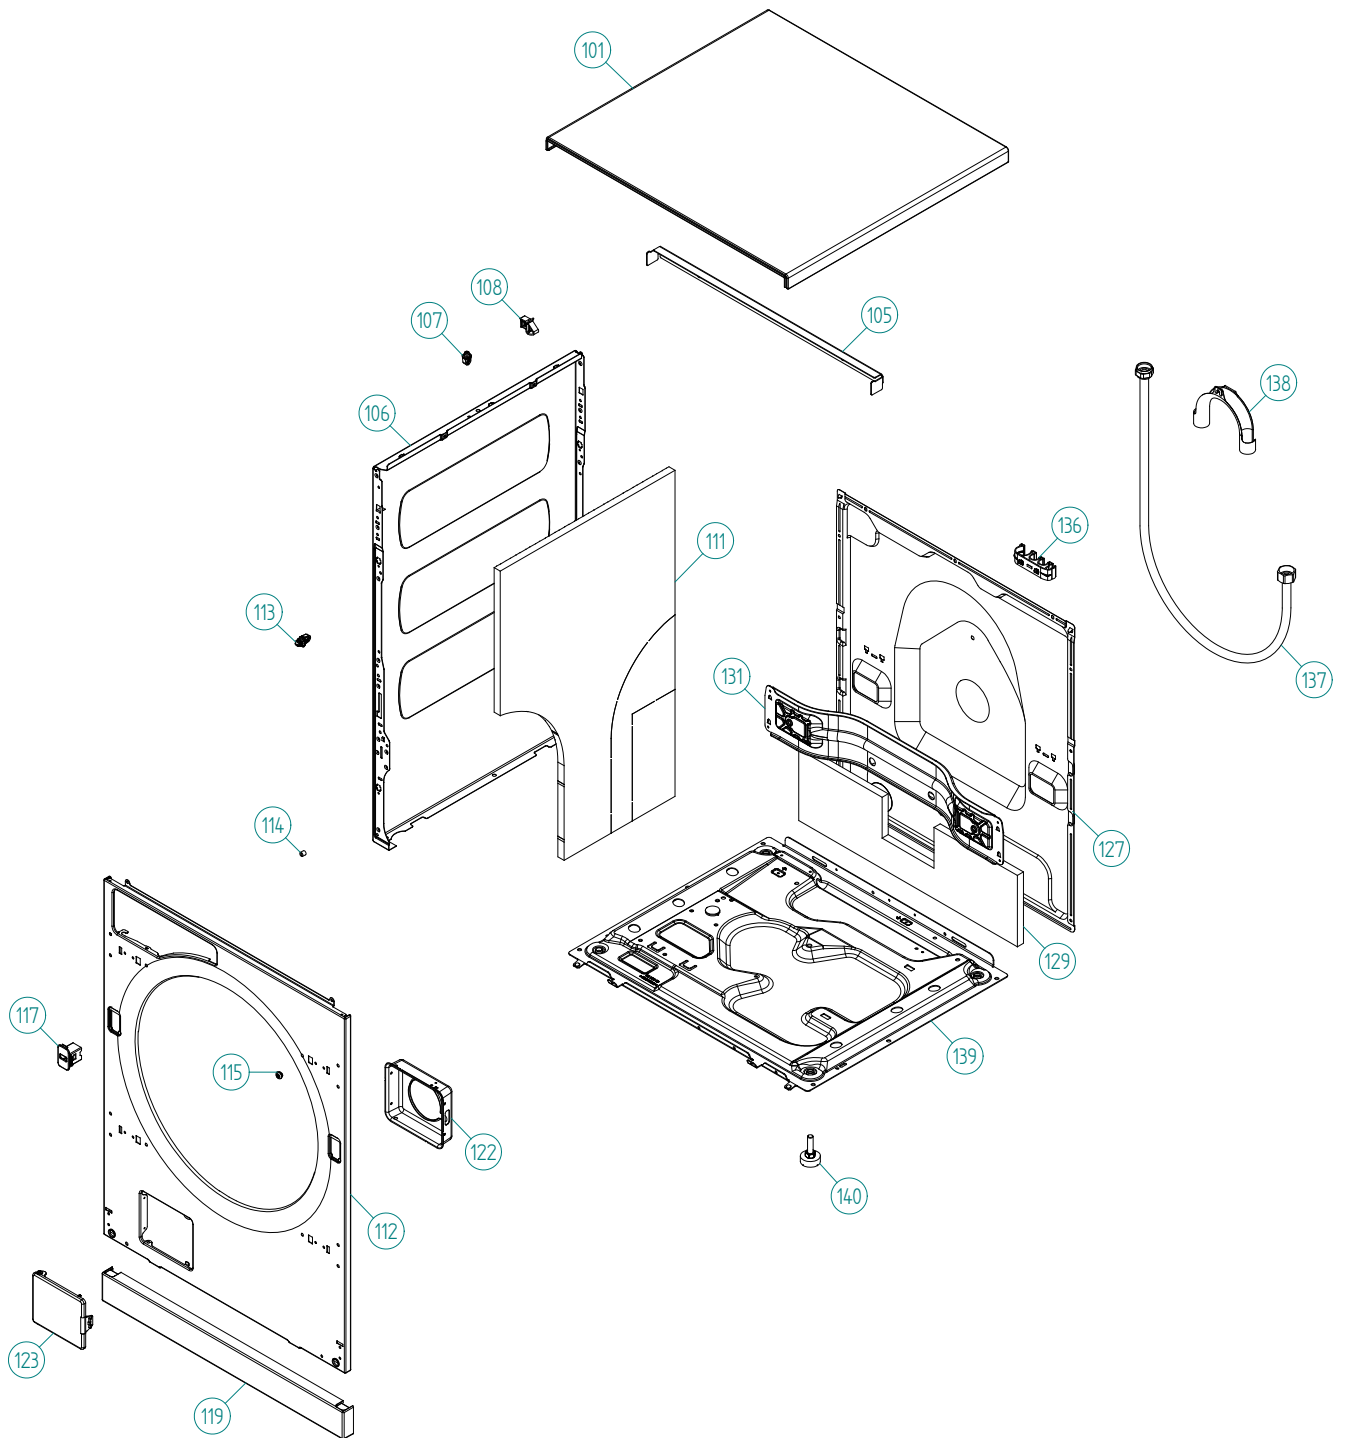

Outer Casing

ASKO, W6884 US - white (WM70.2)

Pos	Spare part No.	Description	Qty	Comment
101	8061817-0	Top Cover Wht WMD	1 Pc's	
101-a	8902362	Screw 20 Torx Self Tapping	3 Pc's	
101-b	8901413	Lock Washer laundry tops	2 Pc's	
105	8064198	Support Beam	1 Pc's	
105-a	8064255	Sponge Rubber Strip 2X8 L=272	1 Pc's	
106	8801496-0	KIT SIDE PLATE WASHER WHITE	1 Pc's	
106	8801174-0	Side Panel Washer 600s	2 Pc's	
107	8061763	Clip Front Plate 600700s	2 Pc's	
108	8061916	CABLE HOLDER WMD20	3 Pc's	
111	8061986	Sound Dead Side	2 Pc's	
112	8080385-0	FRONT WITH DOOR COMPL.	1 Pc's	
112-a	8902362	Screw 20 Torx Self Tapping	2 Pc's	
112-b	8900327	Screw 20 Torx Self Tapping	2 Pc's	
113	8080197	PLASTIC BRACKET FRONT PLATE	2 Pc's	
114	8064222	Guide Front Plate	2 Pc's	
114-a	8900327	Screw 20 Torx Self Tapping	2 Pc's	
115	8061741	RUBBER BUFFER FRONT DOOR	2 Pc's	
117	8093526-0	LOCK PUSH/PUSH	1 Pc's	
119	8076080-0	PLINTH	1 Pc's	
122	8061785	PUMP GUARD WM20	1 Pc's	
123	8061657-0	Door Out Pup W600s	1 Pc's	
127	8801466	REAR PANEL WM20/60/70	1 Pc's	
127-b	8902362	Screw 20 Torx Self Tapping	11 Pc's	
129	8061985	Sound Dead Rear Panel Lower	1 Pc's	
130	8061986	Sound Dead Side	1 Pc's	
131	8088291	BEAM TRANSPORT BRACE WM70	1 Pc's	
133	8090105	TRANSPORTATION INSERT	1 Pc's	
134	8088277	SCREW M10X65 TT FZB	1 Pc's	
136	8065773	HOSE FRAME REAR COVER WM	2 Pc's	
137	8056950	Fill Hose Pex WM	2 Pc's	
138	8050805	GOOSE NECK for DRAIN HOSE	1 Pc's	
138-a	8002263	Cable Strip	1 Pc's	
139	8061618	BASE PAN WMD20	1 Pc's	
140	8059334	Leveling Leg Comp WMD 20	4 Pc's	