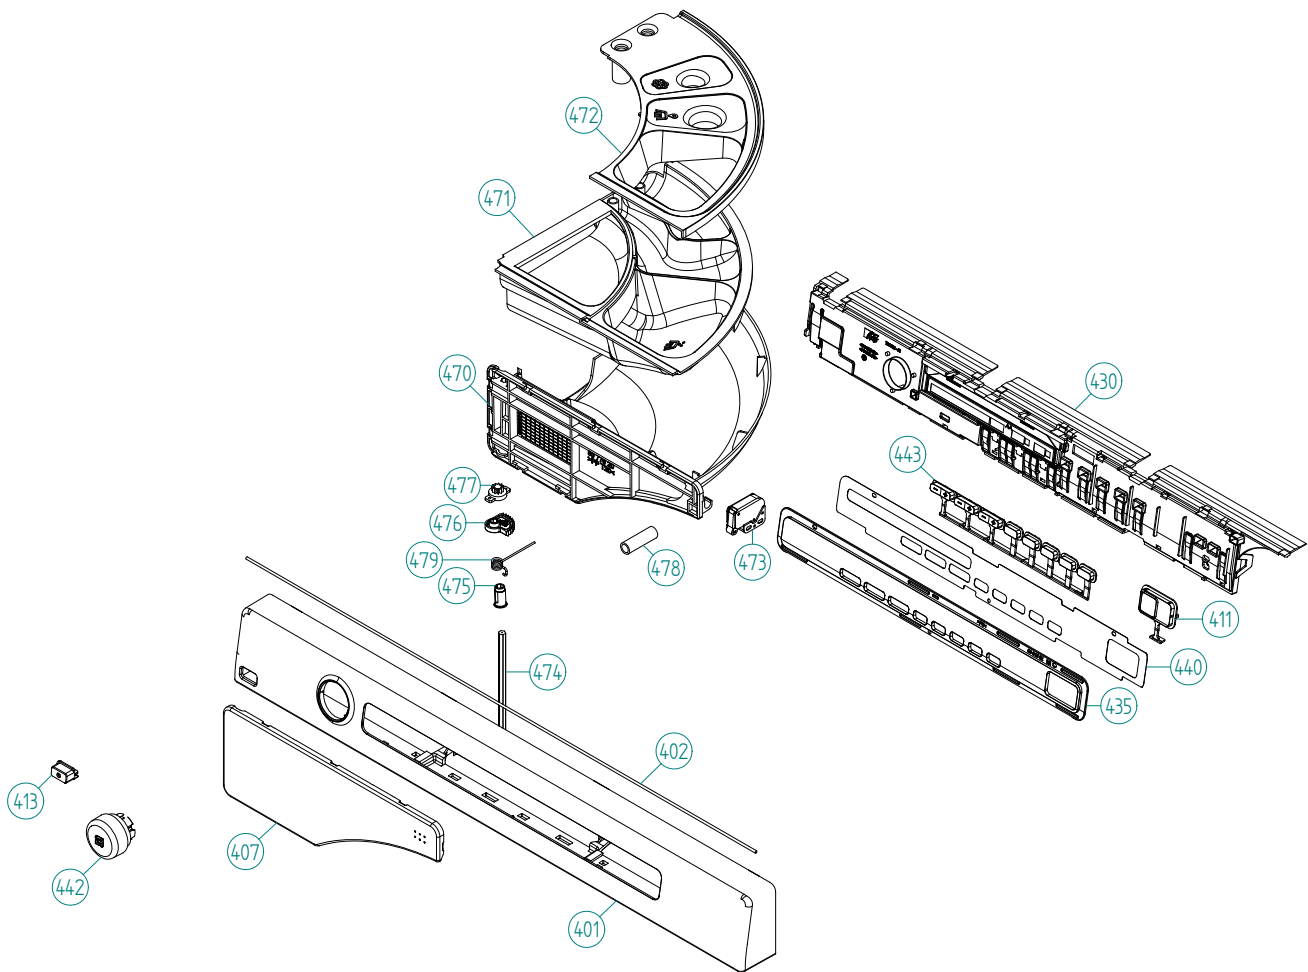

Control Panel

ASKO, W6884 US - white (WM70.2)

Pos	Spare part No.	Description	Qty	Comment
401	8089106-0-UL	PANEL ASKO W6884 ECO	1 Pc's	
402	8079749	Rubber Seal-Cntrl Panel to Brd	1 Pc's	
407	8076072-0	Det Drawer Cover Swing Out	1 Pc's	
411	8081748-0	PUSHBUT. START/STOP PRINTED WM	1 Pc's	
413	8081710-0	PUSHBU. MAINSWITCH WMD60.2 UL4	1 Pc's	
430	8088611	CONTROL UNIT WM70.2 COMPL.	1 Pc's	
435	8081502	LENS 8-OPTIONS WM60.2 UL4	1 Pc's	
440	8082159-85	DECOR PLATE 8-OPTIONS WM60.2	1 Pc's	
442	8082421-0-UL	KNOB ASKO WMD60.2 COMPL. UL4	1 Pc's	
443	8081527-0	KEY SET 8-BUTTONS	1 Pc's	
468	8076209	NLA-GROUND CHAIN WM UL4	1 Pc's	
470	8077620	HOLDER DETERGENT COMPARTMENT	1 Pc's	
471	8077619	Det Disp Tray WM Swing out	1 Pc's	
472	8077142	SIPHON Liq DET Swing Compartment	1 Pc's	
473	8078925	PUSH LOCKING	1 Pc's	
474	8077621	SHAFT DETERGENT COMPARTMENT	1 Pc's	
475	8076159	BUSHING DETERGENT COMPARTMENT	3 Pc's	
476	8076189	GEAR RING DETERGENT CONTAINER	1 Pc's	
477	8078924	DAMPER DETERGENT COMPARTMENT	1 Pc's	
478	8081698	SPACER DETERGENT COMP. 30MM	1 Pc's	
478-a	8901980	SCREW PTK 40X40 WN1452 FZB T20	1 Pc's	Ritning saknas
479	8077622	TORSION SPRING	1 Pc's