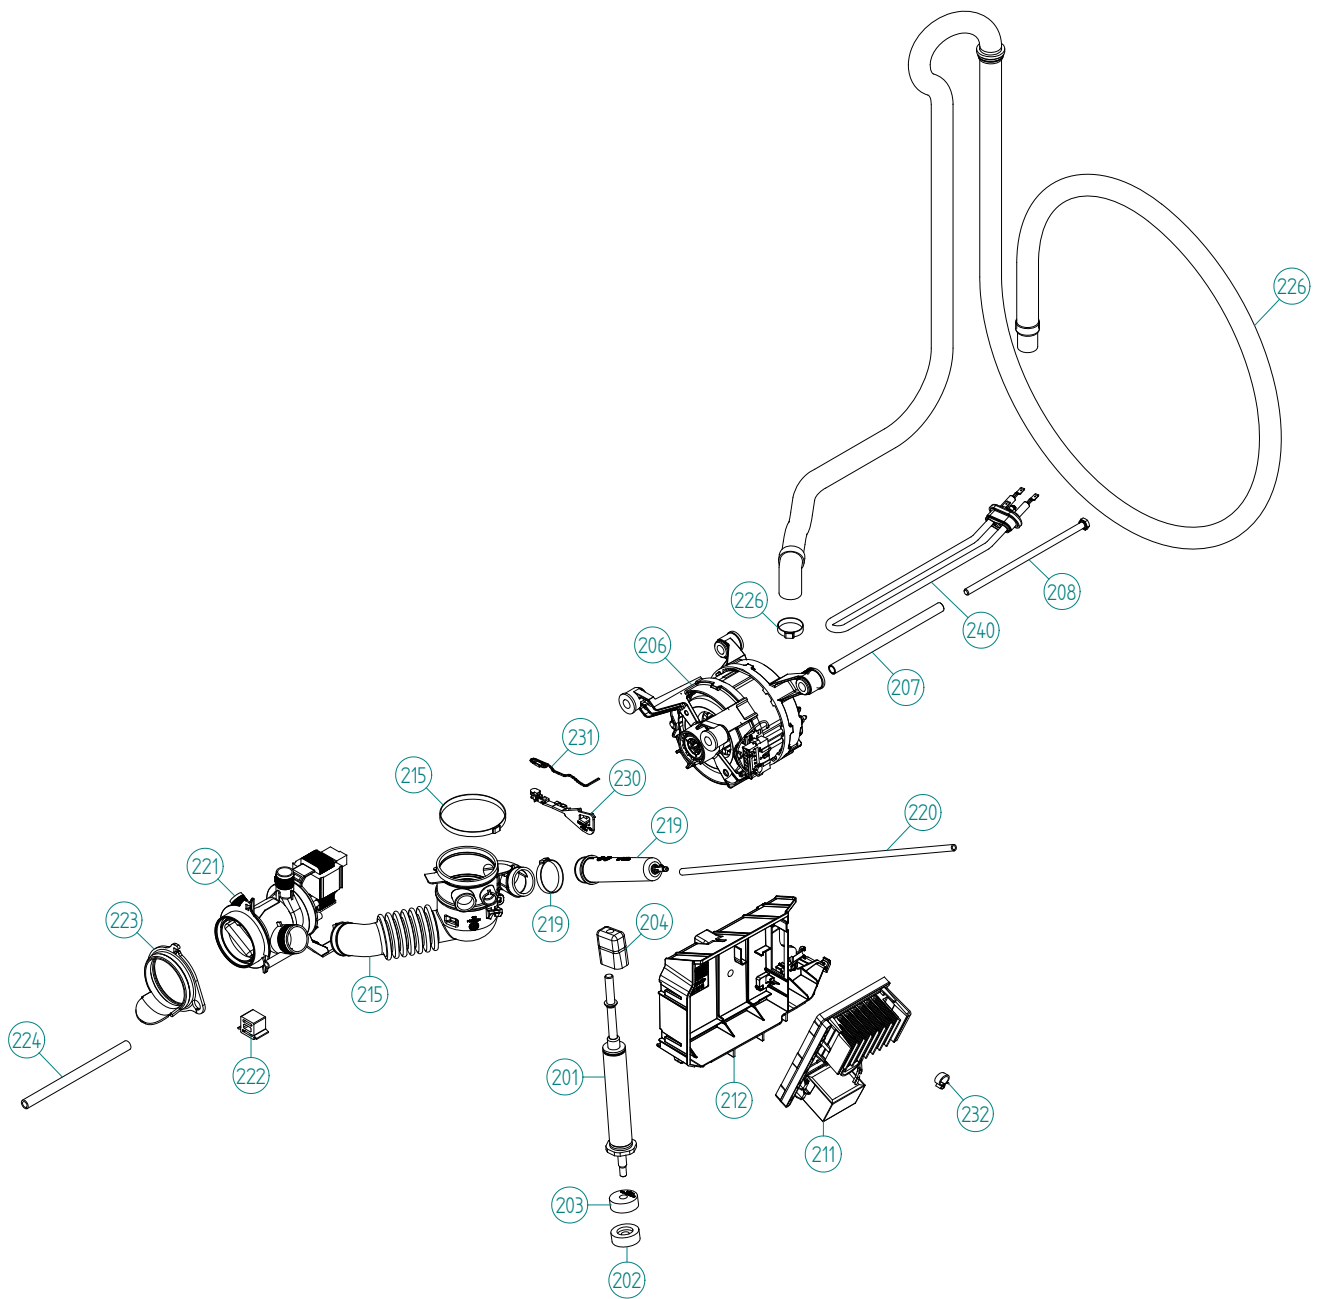

Outer Casing

ASKO, W6884 US - white (WM70.2)

Pos	Spare part No.	Description	Qty	Comment
101	8061817-0	Top Cover Wht WMD	1 Pc's	
101-a	8902362	Screw 20 Torx Self Tapping	3 Pc's	
101-b	8901413	Lock Washer laundry tops	2 Pc's	
105	8064198	Support Beam	1 Pc's	
105-a	8064255	Sponge Rubber Strip 2X8 L=272	1 Pc's	
106	8801496-0	KIT SIDE PLATE WASHER WHITE	1 Pc's	
106	8801174-0	Side Panel Washer 600s	2 Pc's	
107	8061763	Clip Front Plate 600700s	2 Pc's	
108	8061916	CABLE HOLDER WMD20	3 Pc's	
111	8061986	Sound Dead Side	2 Pc's	
112	8080385-0	FRONT WITH DOOR COMPL.	1 Pc's	
112-a	8902362	Screw 20 Torx Self Tapping	2 Pc's	
112-b	8900327	Screw 20 Torx Self Tapping	2 Pc's	
113	8080197	PLASTIC BRACKET FRONT PLATE	2 Pc's	
114	8064222	Guide Front Plate	2 Pc's	
114-a	8900327	Screw 20 Torx Self Tapping	2 Pc's	
115	8061741	RUBBER BUFFER FRONT DOOR	2 Pc's	
117	8093526-0	LOCK PUSH/PUSH	1 Pc's	
119	8076080-0	PLINTH	1 Pc's	
122	8061785	PUMP GUARD WM20	1 Pc's	
123	8061657-0	Door Out Pup W600s	1 Pc's	
127	8801466	REAR PANEL WM20/60/70	1 Pc's	
127-b	8902362	Screw 20 Torx Self Tapping	11 Pc's	
129	8061985	Sound Dead Rear Panel Lower	1 Pc's	
130	8061986	Sound Dead Side	1 Pc's	
131	8088291	BEAM TRANSPORT BRACE WM70	1 Pc's	
133	8090105	TRANSPORTATION INSERT	1 Pc's	
134	8088277	SCREW M10X65 TT FZB	1 Pc's	
136	8065773	HOSE FRAME REAR COVER WM	2 Pc's	
137	8056950	Fill Hose Pex WM	2 Pc's	
138	8050805	GOOSE NECK for DRAIN HOSE	1 Pc's	
138-a	8002263	Cable Strip	1 Pc's	
139	8061618	BASE PAN WMD20	1 Pc's	
140	8059334	Leveling Leg Comp WMD 20	4 Pc's	