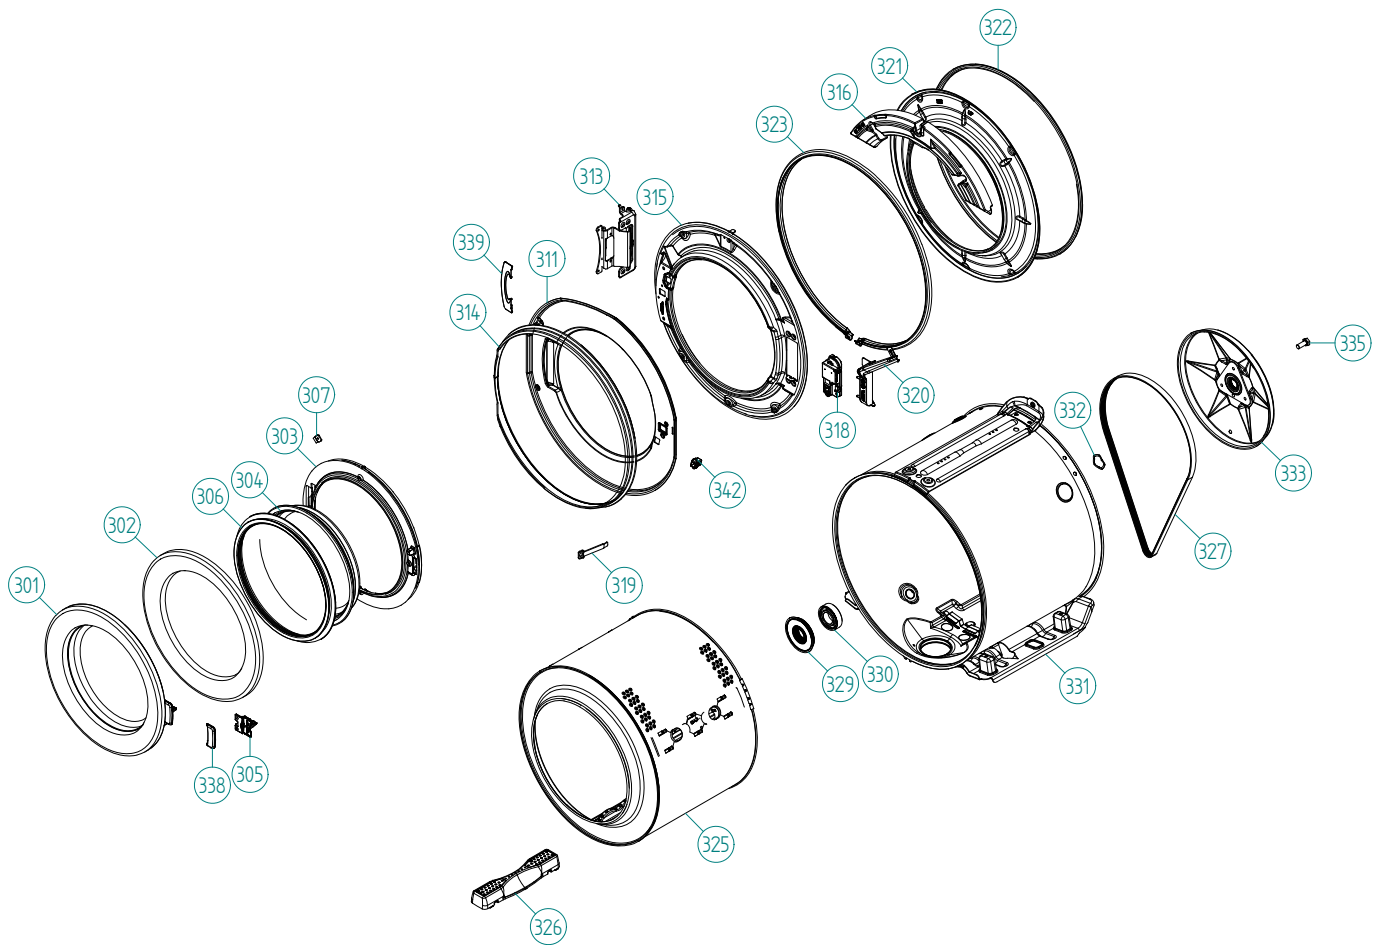

Cylinder and related parts

ASKO, W6884 US - white (WM70.2)

Pos	Spare part No.	Description	Qty	Comment
301	8081875-85	FRONT DOOR COMPL.	1 Pc's	
301	8082933-85	FRONT DOOR COMPL. WM60.C	1 Pc's	
302	8076548-85	Included with POS 301	1 Pc's	
303	8076547-49	Included with POS 301	1 Pc's	
304	8061685	Included with POS 301	1 Pc's	
305	8078973	LOCK HOOK UL4	1 Pc's	
306	8081128	SEALING FRONT DOOR WM60 UL4	1 Pc's	
307	8801321	KIT SECURING PLATE FRONT GLASS	1 Pc's	
311	8076560-0	COVER PLATE OUTER WHITE	1 Pc's	
311	8082563-0	COVER PLATE OUTER WM60.C	1 Pc's	
313	8079471	HINGE COMPL.	1 Pc's	
313	8082561	HINGE WM60.C COMPL.	1 Pc's	
313-a	8079877	SCREW MFT 8.8 M5X10 FZB	4 Pc's	
313-b	8901097	Screw Terminal	2 Pc's	
314	8076561-49	GAP SEALING	1 Pc's	
315	8081693	COVER PLATE INNER WM70	1 Pc's	
316	8076563	Balance Weight 5.1 KG	2 Pc's	
316-a	8901135	SCREW	4 Pc's	
318	8079873	DOOR LOCK	1 Pc's	
318-a	8902087	Screw Plastic Housing 20 Torx	2 Pc's	
319	8076566	EMERGENCY OPENER DOOR LOCK	1 Pc's	
320	8079959-UL	DOOR LOCK COVER	1 Pc's	
321	8081689	FRONT GABLE CONTAINER WM70	1 Pc's	
322	8081696	SEALING STRIP FRONT GABLE WM70	1 Pc's	
323	8081695-P	TENSIONRING WM70	1 Pc's	
325	8081676-P	DRUM Repl.by 8092250-P WM70	1 Pc's	
325	8092250-P	DRUM D480 COMPL. WM70	1 Pc's	
326	8090348	DRUM PADDLE WM70	3 Pc's	
326	8081678	DRUM PADDLE WM70	3 Pc's	
327	8081649	DRIVE BELT J5 1225	1 Pc's	
329	8801276	Kit Sealing Cassette	1 Pc's	
330	8056314	Bearing Comp WM Rear Panel	2 Pc's	
331	8801455	CONTAINER COMPL. WM70 1 EL.	1 Pc's	
332	8056810	Wave Washer WM	1 Pc's	
333	8056376	Pulley for Drum WM	1 Pc's	
335	8901052	Screw	1 Pc's	
338	8078975-85	COVER LOCK HOOK	1 Pc's	
339	8079283-0	HINGE COVER	1 Pc's	
339	8083250-0	COVER HINGE WM60.C	1 Pc's	
342	8089887	GUIDE-2 GLASS DOOR	1 Pc's