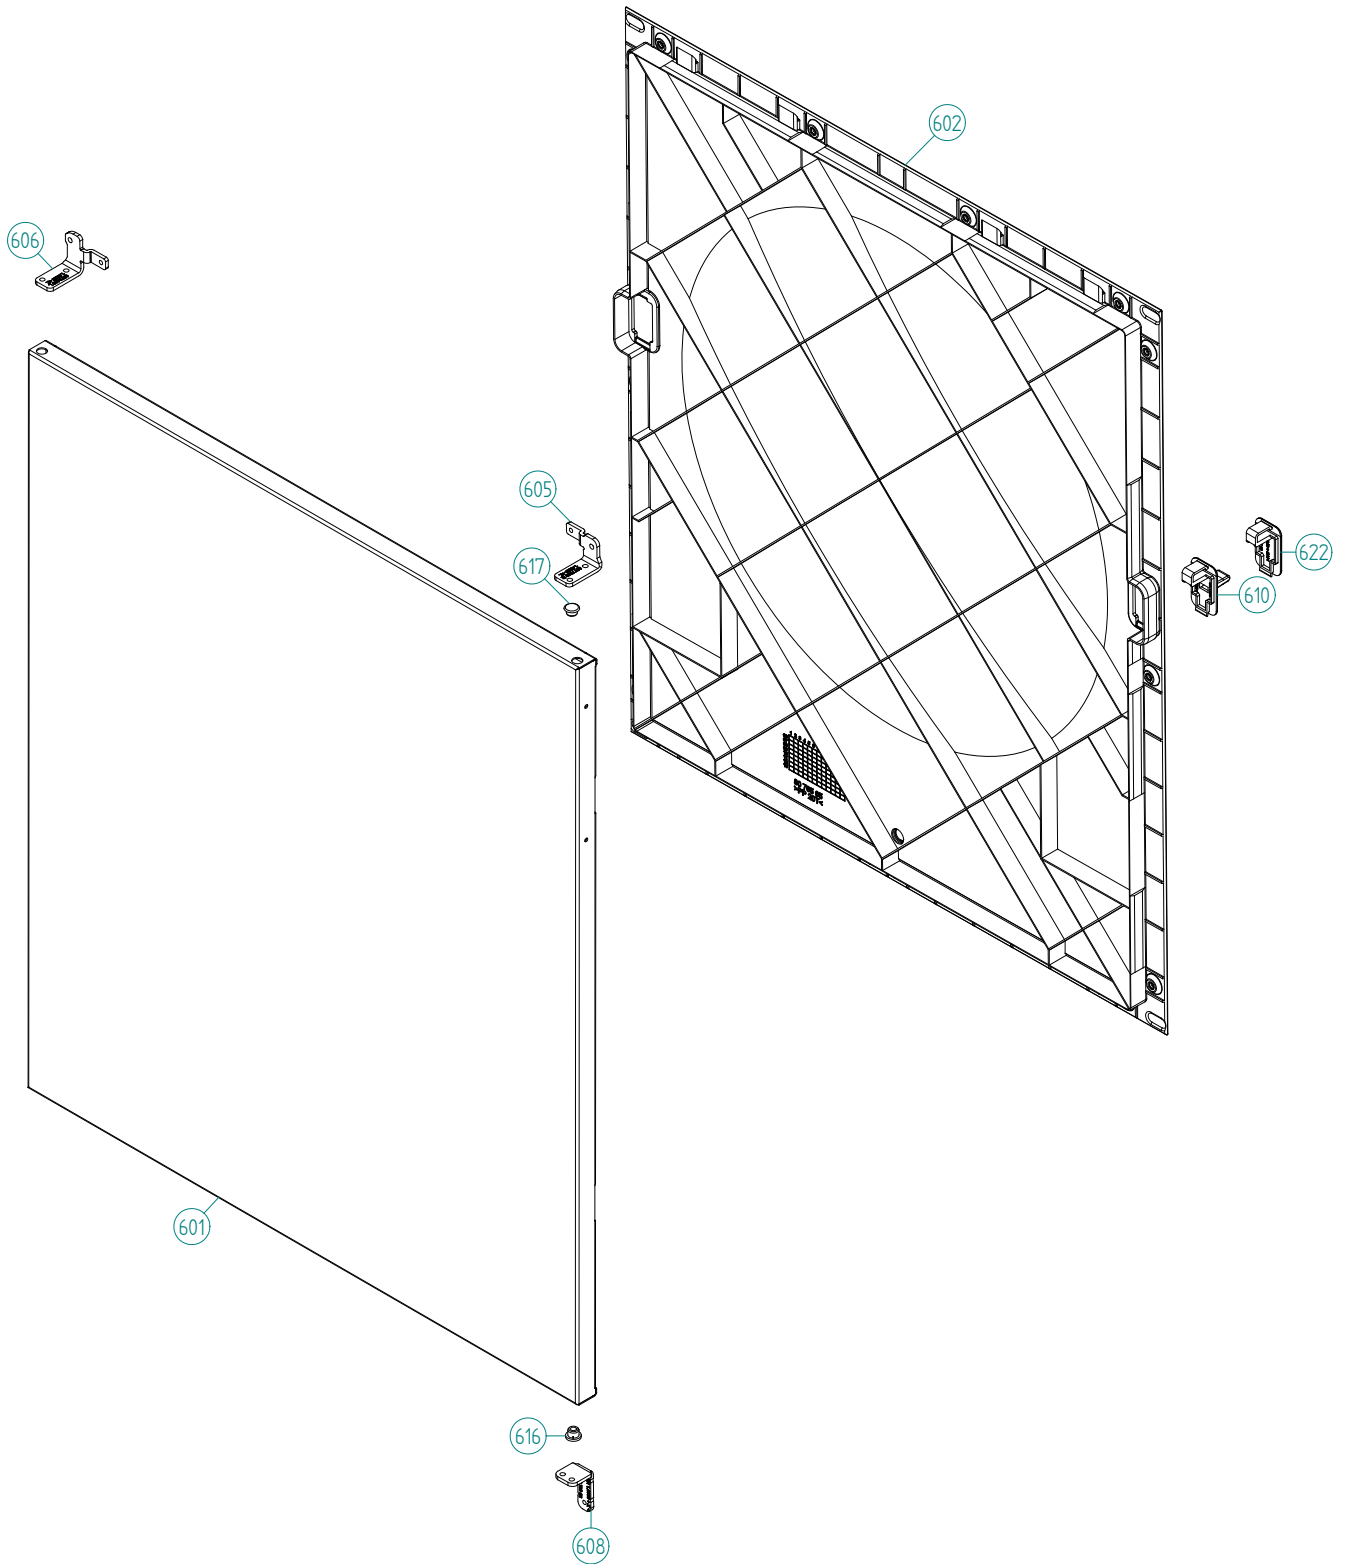

Upper session

ASKO, W6884 US - white (WM70.2)

Pos	Spare part No.	Description	Qty	Comment
501	8076029	FRONTBEAM	1 Pc's	
501-a	8902362	Screw 20 Torx Self Tapping	2 Pc's	
501-b	8901413	Lock Washer laundry tops	2 Pc's	
503	8081808	Det Compt Compl WM Swing Out	1 Pc's	
503-a	8901970	Screw	1 Pc's	
503-b	8902072	SCREW PT KB40X10 WN1442 GALV	1 Pc's	
506	8081670	BELLOW HOSE INLET WM60 UL4	1 Pc's	
506-a	8063607	HOSE CLIP 57,5	1 Pc's	
510	8061736	Ventilation Hose WM20	1 Pc's	
510-a	8052730	HOSE CLIP 21,0	1 Pc's	
515	8083880	INLET VALVE 2-WAY	1 Pc's	
515-a	8901097	Screw Terminal	2 Pc's	
526	8078971	UNIT FOR ELECTR. COMP.	1 Pc's	
527	8076202	EMC-FILTER WITH INDUCTOR	1 Pc's	
527-a	8901155	Nut	1 Pc's	
527-b	8901419	Lock Washer	1 Pc's	
529	8079710	CABLE SET IV WM UL4	1 Pc's	
529	8079716	CABLE SET N AP LL WM UL4	1 Pc's	
529	8079717	CABLE SET EL WM UL4	1 Pc's	
529	8083063	CABLE SET IV3 WM60.C UL4	1 Pc's	
529	8079714	CABLE SET MC C CIM-A W UL4	1 Pc's	
529	8082568	CABLE SET P WM UL4	1 Pc's	
529	8082569	CABLE SET MC P WM UL4	1 Pc's	
529	8084427	CABLE BUNDLE WM60.2/WM70.2	1 Pc's	
529	8089033	CABLE SET MOTOR A WM UL4	1 Pc's	
531	8089766	LEVEL SWITCH WM70	1 Pc's	
532	8080832	RUBBER HOSE 4,3X7,3X72	1 Pc's	
533	8080617	RUBBER HOSE 4,3X7,3X260	1 Pc's	
534	8051843	Y Pipe Water Level SW WM	1 Pc's	
535	8061997	Ground Level Switch Hose WM20	2 Pc's	
536	8061975	Cable Holder	1 Pc's	
537	8089748	CROSS BEAM	1 Pc's	
537-a	8900327	Screw 20 Torx Self Tapping	5 Pc's	
539	8006948	Grommet	1 Pc's	
541	8064210	PWR Cord w/flat pin sleeves	1 Pc's	
544	8065573	FUSE HOLDER GREY 15A US/CA	2 Pc's	
544-a	8058140	BK/MDA15 Fuse All laundry	2 Pc's	
544-b	8801354	Fuse Holder Assembly	2 Pc's	For units produced before wk 34 2002
544-c	8801354	Fuse Holder Assembly	2 Pc's	For units produced before wk 34 2002
547	8095135	BALANCING SPRING	1 Pc's	
547	8089723	BALANCING SPRING	2 Pc's	
557	8058502	RUBBER HOSE 10X15X360 UL1	1 Pc's	
559	8083315	INLET VALVE 1-WAY	1 Pc's