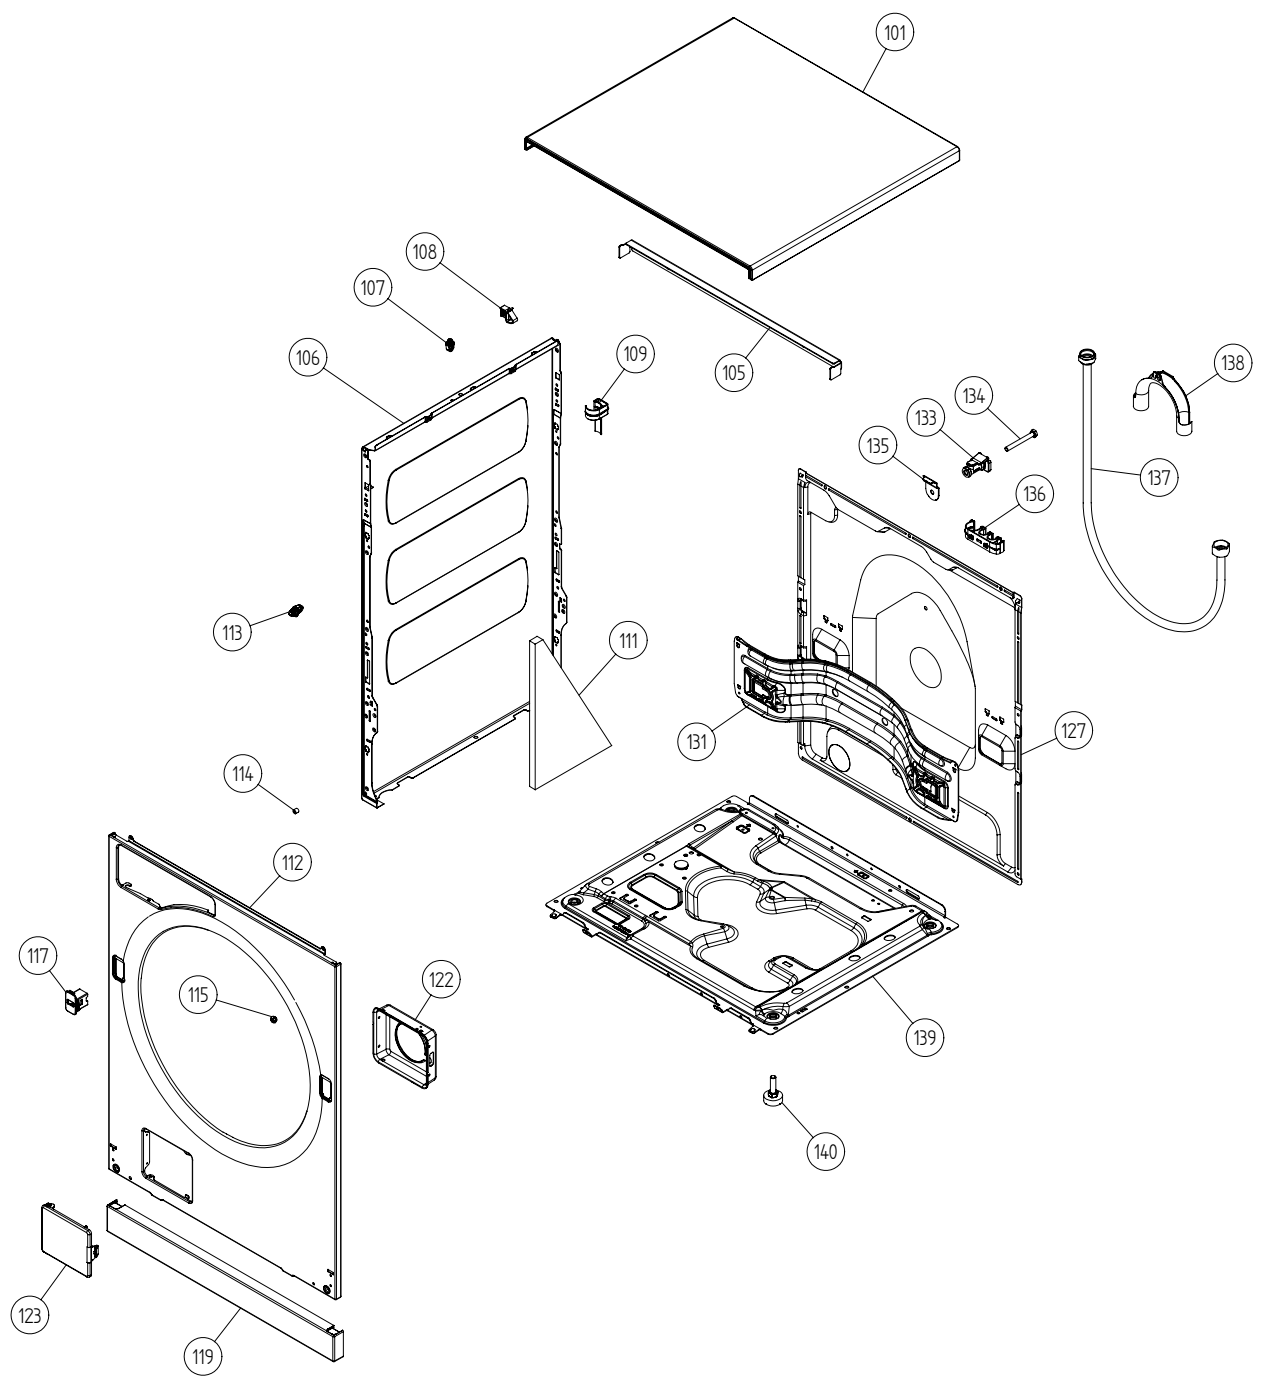

Outer Casing

ASKO, W6903 US - Ti (WM60.3)

Pos	Spare part No.	Description	Qty	Comment
101	8061817-91	TOP COVER FPR	1 Pc's	
101-a	8900338	Screw 20 Torx Self Tapping	3 Pc's	
101-b	8901413	Lock Washer laundry tops	2 Pc's	
105	8064198	Support Beam	1 Pc's	
105-a	8064255	SPONGE RUBBER STRIP 2X8 L=272	1 Pc's	
106	8801174-95	SIDE PLATE SS	2 Pc's	
106	8801174-91	SIDE PLATE COMPL. WM20	2 Pc's	
107	8061763	Clip Front Plate 600700s	2 Pc's	
108	8061916	CABLE HOLDER WMD20	2 Pc's	
109	8061713	HOLDER HOSE/SIDE PLATE WMD20	2 Pc's	
111	8064017	Insulation	1 Pc's	
112	8080385-91	FRONT WITH DOOR COMPL. FPR	1 Pc's	
112	8080385-95	FRONT WITH DOOR COMPL.	1 St	
112-a	8900338	Screw 20 Torx Self Tapping	2 Pc's	
112-b	8900327	Screw 20 Torx Self Tapping	2 Pc's	
113	8080197	PLASTIC BRACKET FRONT PLATE	2 Pc's	
114	8064222	Guide Front Plate	2 Pc's	
114-a	8900327	Screw 20 Torx Self Tapping	2 Pc's	
115	8061741	RUBBER BUFFER FRONT DOOR	2 Pc's	
117	8076077-81	LOCK PUSH/PUSH	1 Pc's	
119	8076080-81	PLINTH	1 Pc's	
122	8061785	PUMP GUARD WM20	1 Pc's	
123	8061657-81	outlet pump door WM50 Titanium	1 Pc's	
127	8061737	REAR PANEL WM20	1 Pc's	
127-a	8061959	PLUG HUMIDITY SENSOR/REAR PAN.	1 Pc's	
127-b	8900338	Screw 20 Torx Self Tapping	11 Pc's	
131	8061693	Cross Beam Rear 600	1 Pc's	
131-a	8900338	Screw 20 Torx Self Tapping	4 Pc's	
131-b	8901413	Lock Washer laundry tops	1 Pc's	
133	8064206-UL	GrommetShipping Support 600s	3	
134	8901037	Screw bufo	3 Pc's	
135	8061767	Locking Clip Shipping 600s	3 Pc's	
136	8065773	HOSE FRAME REAR COVER	2 Pc's	
137	8056950	Fill Hose Pex WM	1	
138	8050805	GOOSE NECK for DRAIN HOSE	1 Pc's	
138-a	8002263	Cable Strip	1 Pc's	
139	8061618	BASE PAN WMD20	1 Pc's	
140	8059334	Leveling Leg Comp WMD 20	4 Pc's	