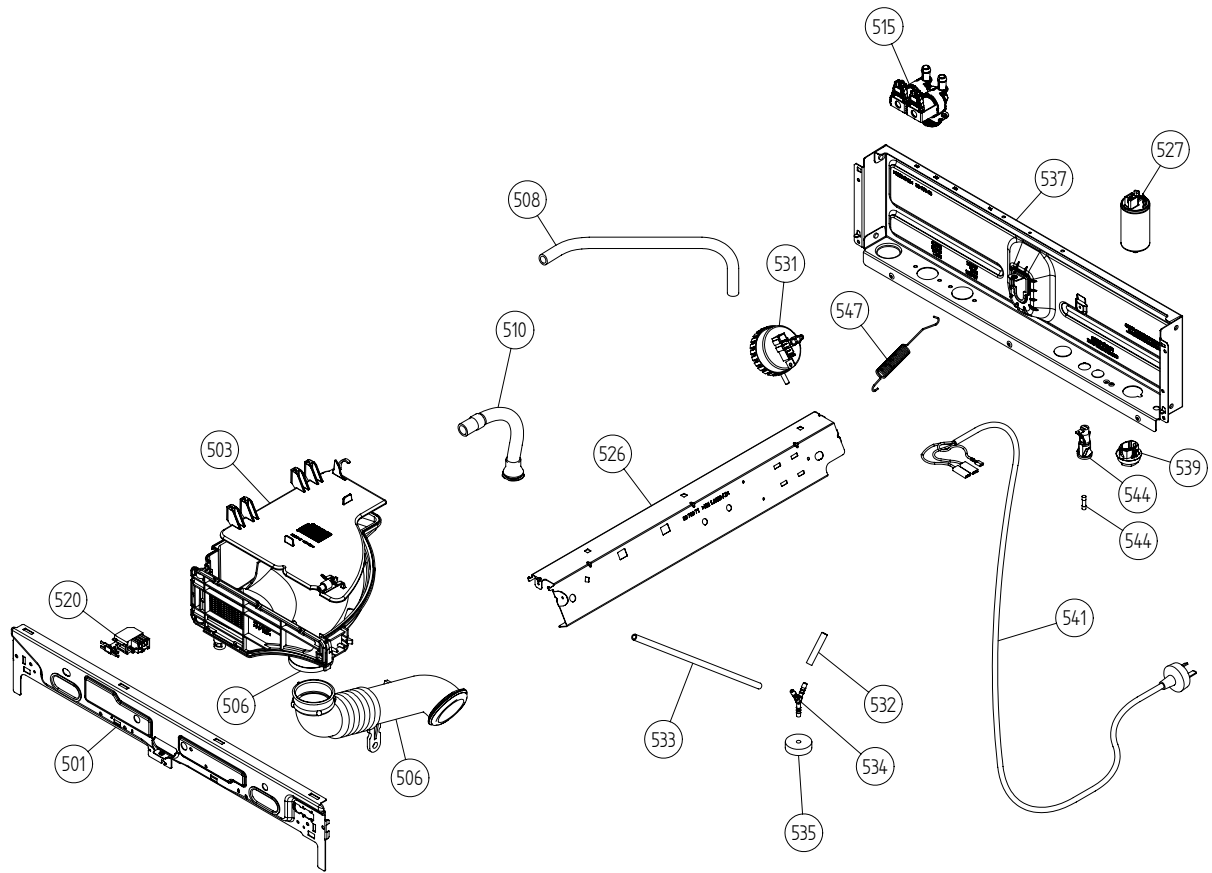

Upper Section

ASKO, W6903 US - Ti (WM60.3)

Pos	Spare part No.	Description	Qty	Comment
501	8076029	FRONTBEAM	1 Pc's	
501-a	8900338	Screw 20 Torx Self Tapping	2 Pc's	
501-b	8901413	Lock Washer laundry tops	2 Pc's	
503	8076374	DETERGENT COMPARTMENT COMPL.	1 Pc's	
503-a	8901970	Screw	1 Pc's	
503-b	8902072	Screw	1 Pc's	
506	8064692	Bellows hose longer alternate	1 Pc's	
506-a	8063607	HOSE CLIP 57,5	1 Pc's	
508	8058502	RUBBER HOSE 10X15X360 UL1	2 Pc's	
510	8061736	Ventilation Hose WM20	1 Pc's	
510-a	8052730	HOSE CLIP 21,0	1 Pc's	
515	8079324	INLET VALVE 2-WAY	1 Pc's	
515-a	8901097	Screw Terminal	2 Pc's	
520	8073782	MAIN PUSH SWITCH	1 Pc's	
526	8078971	UNIT FOR ELECTR. COMP.	1 Pc's	
527	8076202	EMC-FILTER WITH INDUCTOR	1 Pc's	
527-a	8901155	Nut	1 Pc's	
527-b	8901419	Lock Washer	1 Pc's	
529	8079718	CABLE SET FL WM	1 St	
529	8079710	CABLE SET IV WM	1 Pc's	
529	8079711	CABLE SET P WM	1 Pc's	
529	8079716	CABLE SET N AP LL WM	1 Pc's	
529	8079717	CABLE SET EL WM	1 Pc's	
529	8080096	CABLE SET MOTOR CIM	1 Pc's	
529	8080099	GROUND CABLE CIM WM	1 Pc's	
529	8080187	CABLE SET MC P CIM-I WM	1 Pc's	
529	8080188	CABLE SET MC C CIM-I W	1 Pc's	
531	8078221	LEVEL SWITCH WM05	1 Pc's	
532	8003641	Rubber Hose	1 Pc's	
532	8080832	RUBBER HOSE 5X8X75	1 Pc's	
533	8080617	RUBBER HOSE 5X8X260	1 Pc's	
534	8051843	YPipe Water Level SW 04/06 WM	1 Pc's	
535	8061997	Ground Level Switch Hose WM 20	2 Pc's	
537	8061694	CROSS BEAM	1 Pc's	
537-a	8900327	Screw 20 Torx Self Tapping	5 Pc's	
539	8006948	Grommet	1 Pc's	
541	8064210	Cord set w/flat pin sleeves	1	
544	8065573	FUSE HOLDER GREY 15A US/CA	2	
544-a	8058140	BK/MDA15 Fuse All laundry	2	
544-b	8055725	Hub Fuse Holder	2	
544-c	8054613	Fuse Holder Laundry	2 Pc's	
547	8061923	Balancing Spring WM 20	2 Pc's	