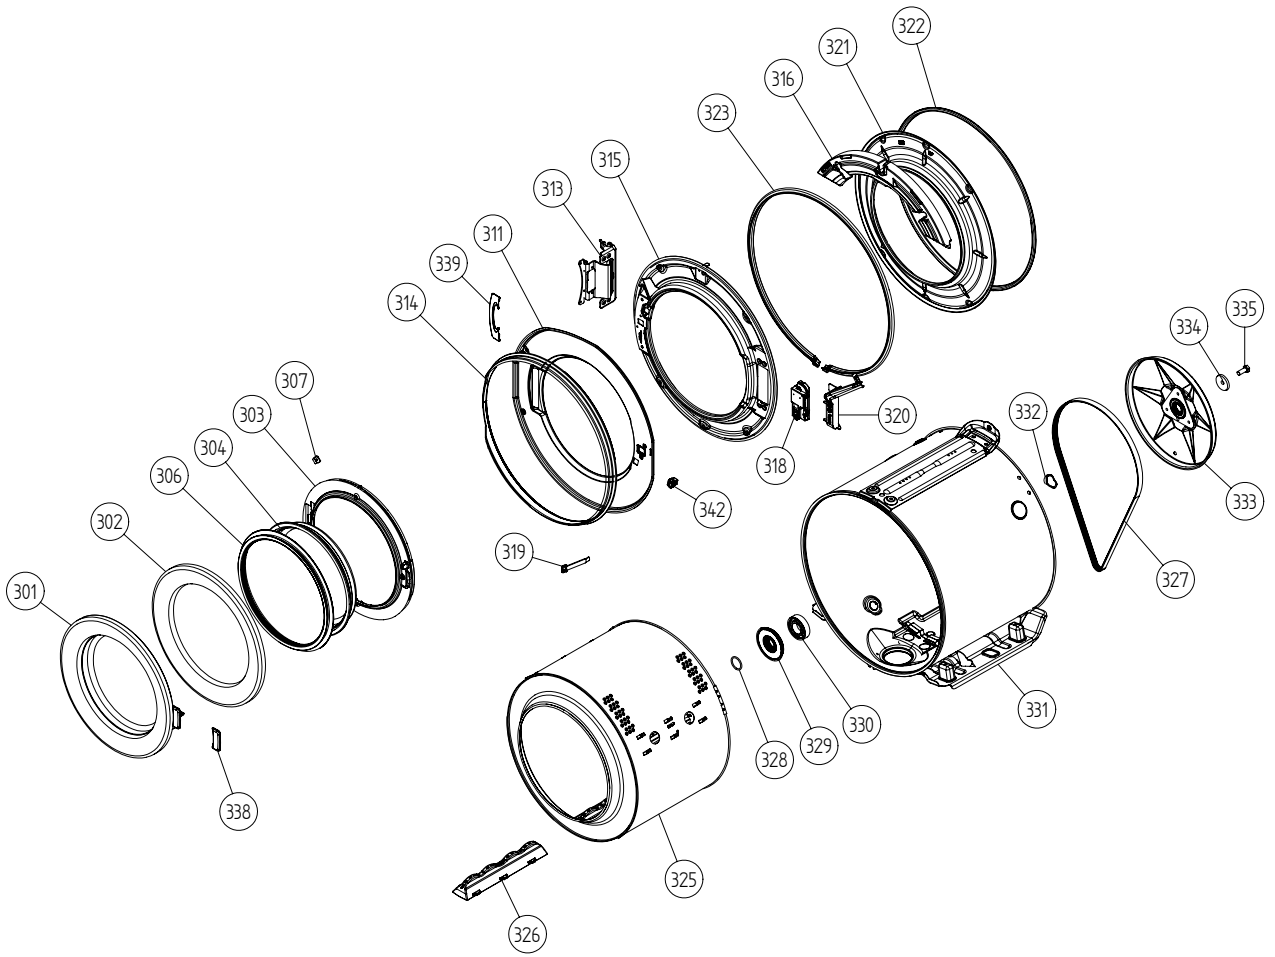

Cylinder and related parts

ASKO, W6903 US - Ti (WM60.3)

Pos	Spare part No.	Description	Qty	Comment
301	8078977-81	FRONT DOOR COMPL.	1 Pc's	
302	8076548-81	FRAME FRONT DOOR OUTER PART	1 Pc's	
303	8076547-49	FRAME FRONT DOOR INNER PART	1 Pc's	
304	8061685	Front Glass	1 Pc's	
305	8078973	LOCK HOOK	1 Pc's	
306	8064025	Seal front door WM20/21	1 Pc's	
307	8801321	KIT SECURING PLATE FRONT GLASS	1 Pc's	
311	8076560-81	COVER PLATE OUTER GREYMET.	1 Pc's	
313	8079471	HINGE COMPL.	1 Pc's	
313-a	8079877	SCREW MFT 8.8 M5X10 FZB	4 Pc's	
313-b	8901097	Screw Terminal	2 Pc's	
314	8076561-81	GAP SEALING	1 Pc's	
315	8078970	COVER PLATE INNER	1 Pc's	
316	8076563	BALANCE WEIGHT 5,1 KG	2 Pc's	
316-a	8901135	SCREW	4 Pc's	
318	8902087	Screw Plastic Housing 20 Torx	2 Pc's	
318	8079873	DOOR LOCK	1 Pc's	
319	8076566	EMERGENCY OPENER DOOR LOCK	1 Pc's	
320	8079959-UL	COVER DOOR LOCK	1 Pc's	
321	8081165	FRONT PANEL TUB WM60	1 Pc's	
322	8061889	Seal Strip Tub 600s	1 Pc's	
323	8061669	TENSION RING WM20	1 Pc's	
325	8801277	Cylinder and sealing kit	1 Pc's	
326	8061604	Drum Paddle	3 Pc's	
327	8061682	Drive Belt 600 series washers	1 Pc's	
328	8058497	ORing 600s Drum Shaft WM	1 Pc's	
329	8801276	Kit sealing cassette	1 Pc's	
330	8056314	Bearing Comp WM Rear Panel	2 Pc's	
331	8801259	CONTAINER COMPL.WM20 CAST IRON	1 Pc's	
332	8056810	Wave Washer WM	1 Pc's	
333	8056376	Pulley for Drum WM	1 Pc's	
334	8057209	WASHER 42X10X5	1 Pc's	
335	8901052	Screw	1 Pc's	
338	8078975-81	COVER LOCK HOOK	1 Pc's	
339	8079283-81	HINGE COVER	1 Pc's	
342	8080160	GUIDE GLASS DOOR	1 Pc's