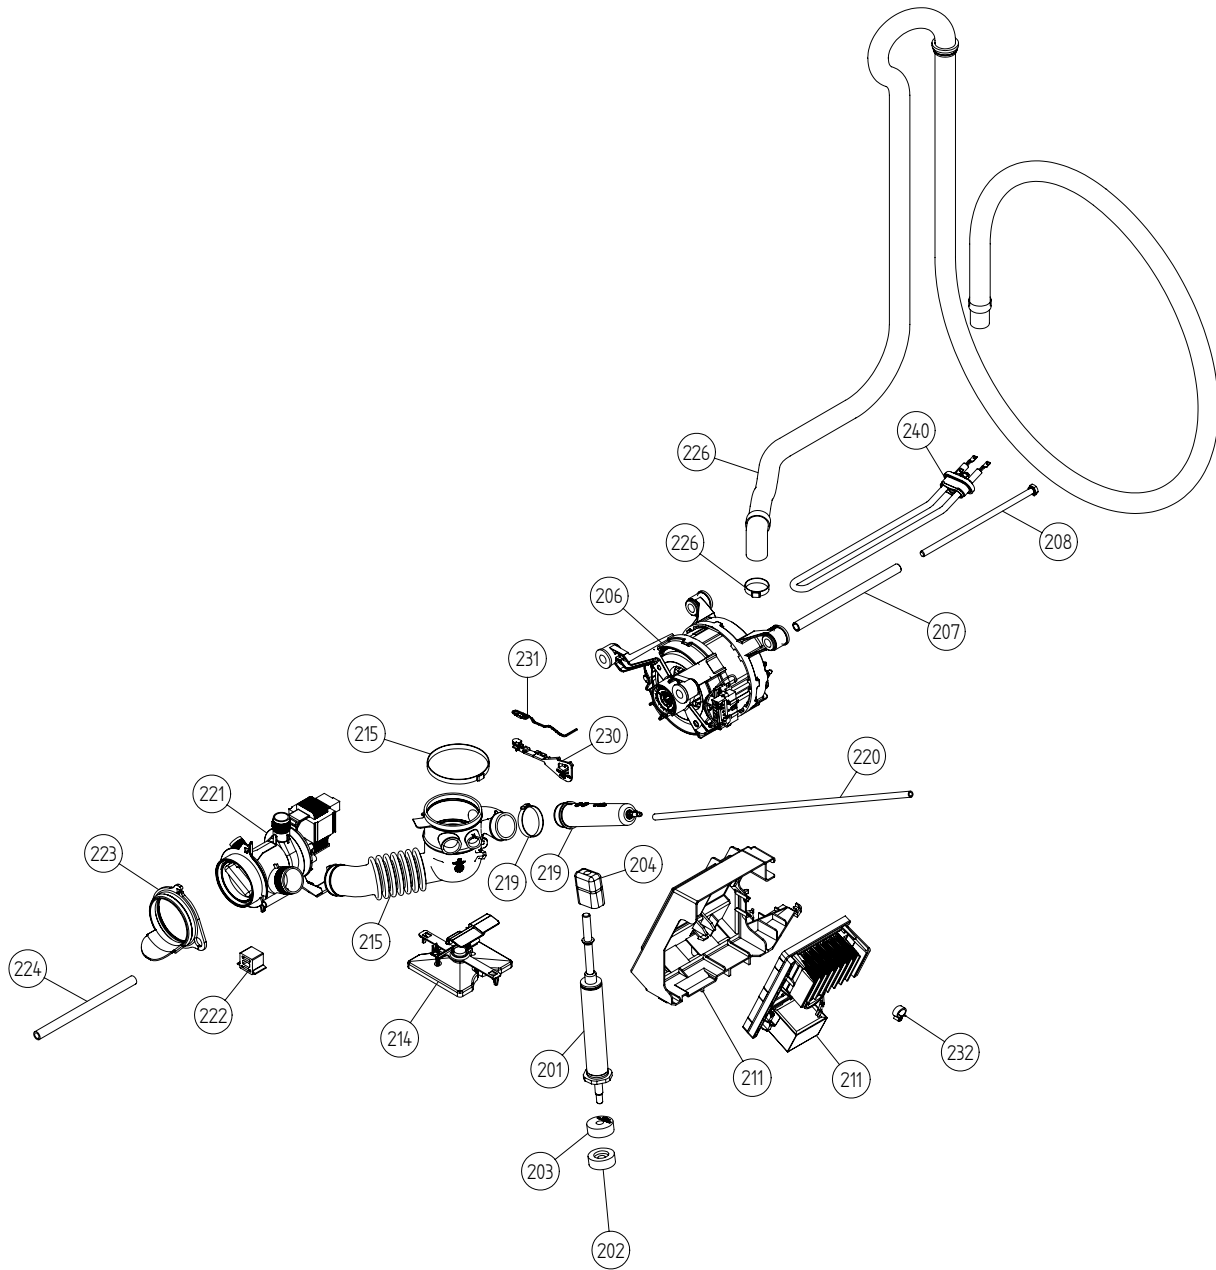

Outer Casing

ASKO, W6903 US - Ti (WM60.3)

Pos	Spare part No.	Description	Qty	Comment
101	8061817-91	TOP COVER FPR	1 Pc's	
101-a	8900338	Screw 20 Torx Self Tapping	3 Pc's	
101-b	8901413	Lock Washer laundry tops	2 Pc's	
105	8064198	Support Beam	1 Pc's	
105-a	8064255	SPONGE RUBBER STRIP 2X8 L=272	1 Pc's	
106	8801174-95	SIDE PLATE SS	2 Pc's	
106	8801174-91	SIDE PLATE COMPL. WM20	2 Pc's	
107	8061763	Clip Front Plate 600700s	2 Pc's	
108	8061916	CABLE HOLDER WMD20	2 Pc's	
109	8061713	HOLDER HOSE/SIDE PLATE WMD20	2 Pc's	
111	8064017	Insulation	1 Pc's	
112	8080385-91	FRONT WITH DOOR COMPL. FPR	1 Pc's	
112	8080385-95	FRONT WITH DOOR COMPL.	1 St	
112-a	8900338	Screw 20 Torx Self Tapping	2 Pc's	
112-b	8900327	Screw 20 Torx Self Tapping	2 Pc's	
113	8080197	PLASTIC BRACKET FRONT PLATE	2 Pc's	
114	8064222	Guide Front Plate	2 Pc's	
114-a	8900327	Screw 20 Torx Self Tapping	2 Pc's	
115	8061741	RUBBER BUFFER FRONT DOOR	2 Pc's	
117	8076077-81	LOCK PUSH/PUSH	1 Pc's	
119	8076080-81	PLINTH	1 Pc's	
122	8061785	PUMP GUARD WM20	1 Pc's	
123	8061657-81	outlet pump door WM50 Titanium	1 Pc's	
127	8061737	REAR PANEL WM20	1 Pc's	
127-a	8061959	PLUG HUMIDITY SENSOR/REAR PAN.	1 Pc's	
127-b	8900338	Screw 20 Torx Self Tapping	11 Pc's	
131	8061693	Cross Beam Rear 600	1 Pc's	
131-a	8900338	Screw 20 Torx Self Tapping	4 Pc's	
131-b	8901413	Lock Washer laundry tops	1 Pc's	
133	8064206-UL	GrommetShipping Support 600s	3	
134	8901037	Screw bufo	3 Pc's	
135	8061767	Locking Clip Shipping 600s	3 Pc's	
136	8065773	HOSE FRAME REAR COVER	2 Pc's	
137	8056950	Fill Hose Pex WM	1	
138	8050805	GOOSE NECK for DRAIN HOSE	1 Pc's	
138-a	8002263	Cable Strip	1 Pc's	
139	8061618	BASE PAN WMD20	1 Pc's	
140	8059334	Leveling Leg Comp WMD 20	4 Pc's	