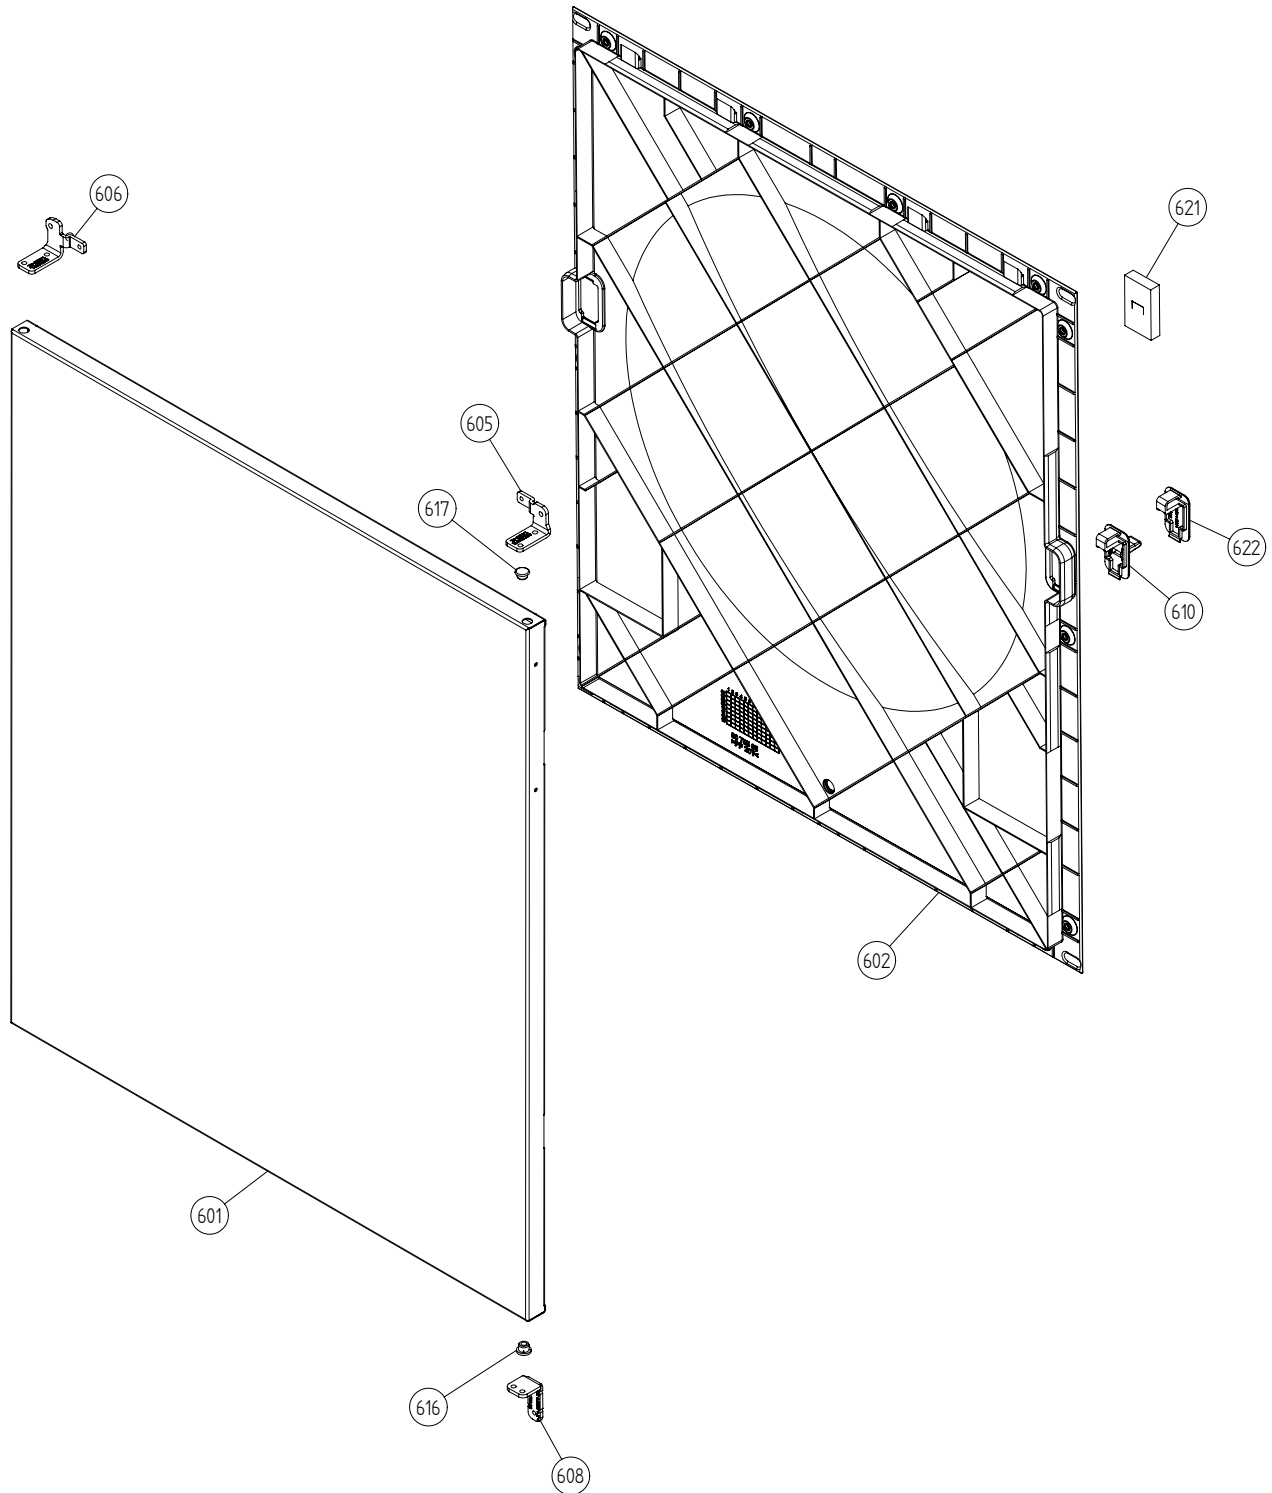

Outer Door

ASKO, W6903 US - Ti (WM60.3)

Pos	Spare part No.	Description	Qty	Comment
601	8076033-95	OUTER DOOR	1 St	
601	8076033-91	OUTER DOOR FPR	1 Pc's	
602	8076565-49	INNER DOOR	1 Pc's	
605	8077599-81	HINGE UPPER R	1 Pc's	
605-a	8900327	Screw 20 Torx Self Tapping	3 Pc's	
606	8079489-81	HINGE UPPER L	1 Pc's	
606-a	8900327	Screw 20 Torx Self Tapping	3 Pc's	
608	8076032-81	HINGE DOOR LOWER	1 Pc's	
608-a	8901097	Screw Terminal	2 Pc's	
610	8077485-49	LOCK CATCH	1 Pc's	
616	8061865-81	Hinge Bearing 700 Series	2 Pc's	
617	8061953-81	door plug titanium	1 Pc's	
621	8080864	DAMPER FOR PUSH PUSH	1 Pc's	
622	8076079-49	COVER FOR LOCK/LOCK HOOK	1 Pc's	
622	8076079-81	COVER FOR LOCK/LOCK HOOK	1 Pc's