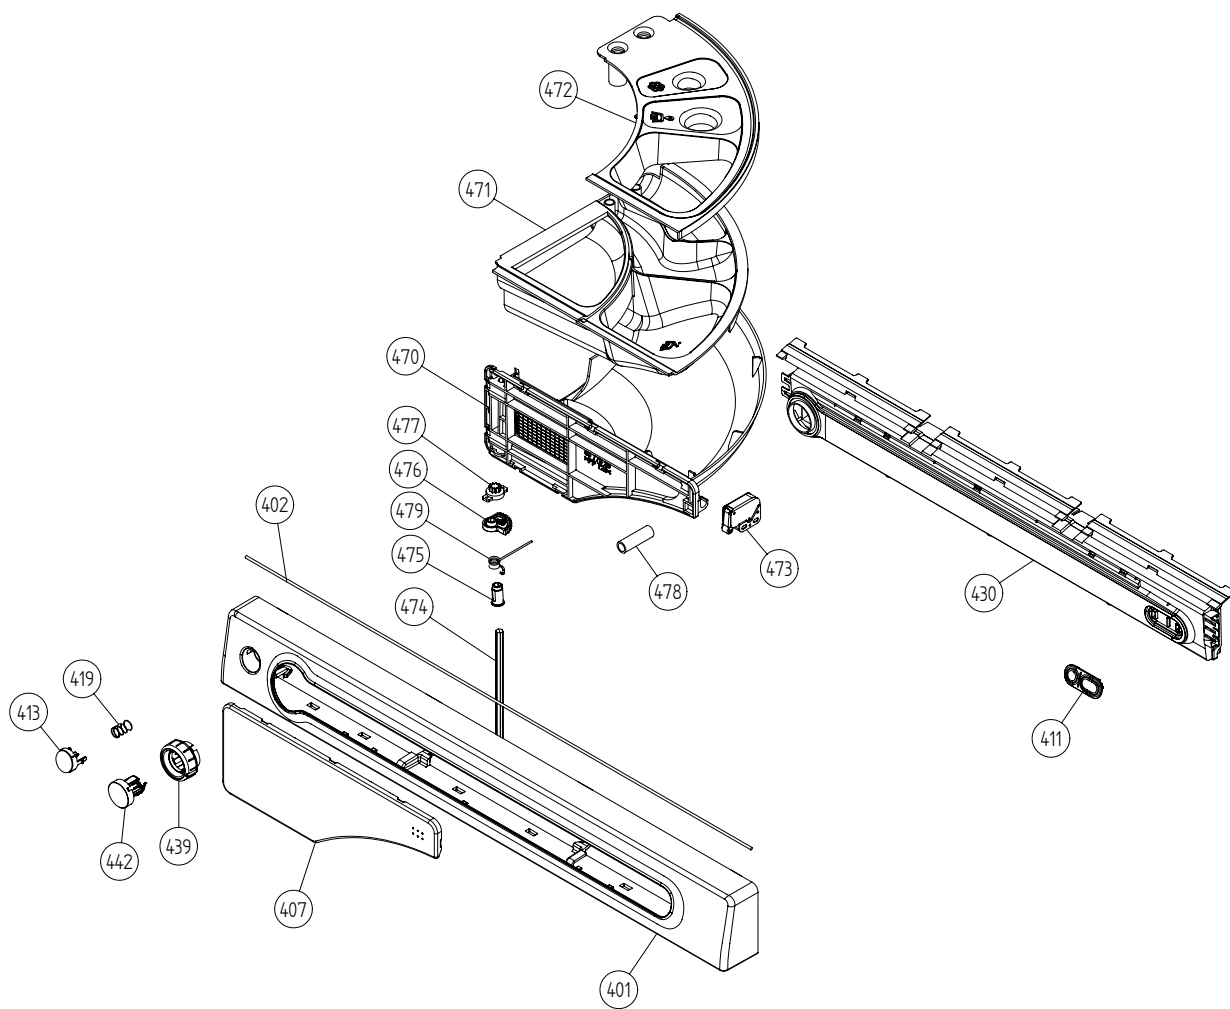

Control Panel

ASKO, W6903 US - Ti (WM60.3)

Pos	Spare part No.	Description	Qty	Comment
401	8080386-81-UL	PANEL W6903 ASKO CE	1	
402	8079749	O-RING CORD CELLULAR RUBBER	1 Pc's	
407	8076072-91	LID DETERGENT DISPENSER FPR	1 Pc's	
411	8080090-81	PUSHBUT. START/STOP PRINTED WM	1 Pc's	
413	8078451-81	PUSHBUTTON MAIN SWITCH	1 Pc's	
419	8079897	SPRING PUSHBUTTON MAIN SWITCH	1 Pc's	
430	8801325	CONTROL UNIT COMPL. WM60.3	1 Pc's	
439	8801324	KNOB JOG DIAL COMPL.	1 Pc's	
442	8801323-UL	BUTTON JOG DIAL COMPL.	1 Pc's	
468	8076209	GROUND CHAIN WM	1 Pc's	
470	8077620	HOLDER DETERGENT COMPARTMENT	1 Pc's	
471	8077619	DETERGENT COMPARTMENT	1 Pc's	
472	8077142	SIPHON DETERGENT COMPARTMENT	1 Pc's	
473	8078925	PUSH LOCKING	1 Pc's	
474	8077621	SHAFT DETERGENT COMPARTMENT	1 Pc's	
475	8076159	BUSHING DETERGENT COMPARTMENT	3 Pc's	
476	8076189	GEAR RING DETERGENT CONTAINER	1 Pc's	
477	8078924	DAMPER DETERGENT COMPARTMENT	1 Pc's	
478	8080636	SPACER DETERGENT COMPARTMENT	1 Pc's	
478-a	8901980	SCREW PTK 40X40 WN1452 FZB T20	1 Pc's	Ritning saknas
479	8077622	TORSION SPRING	1 Pc's	
490	8081167	INSTRUCT. W6903 FRENCH US/CA	1	
490	8081168	INSTRUCT. W6903 SPANISH US/CA	1