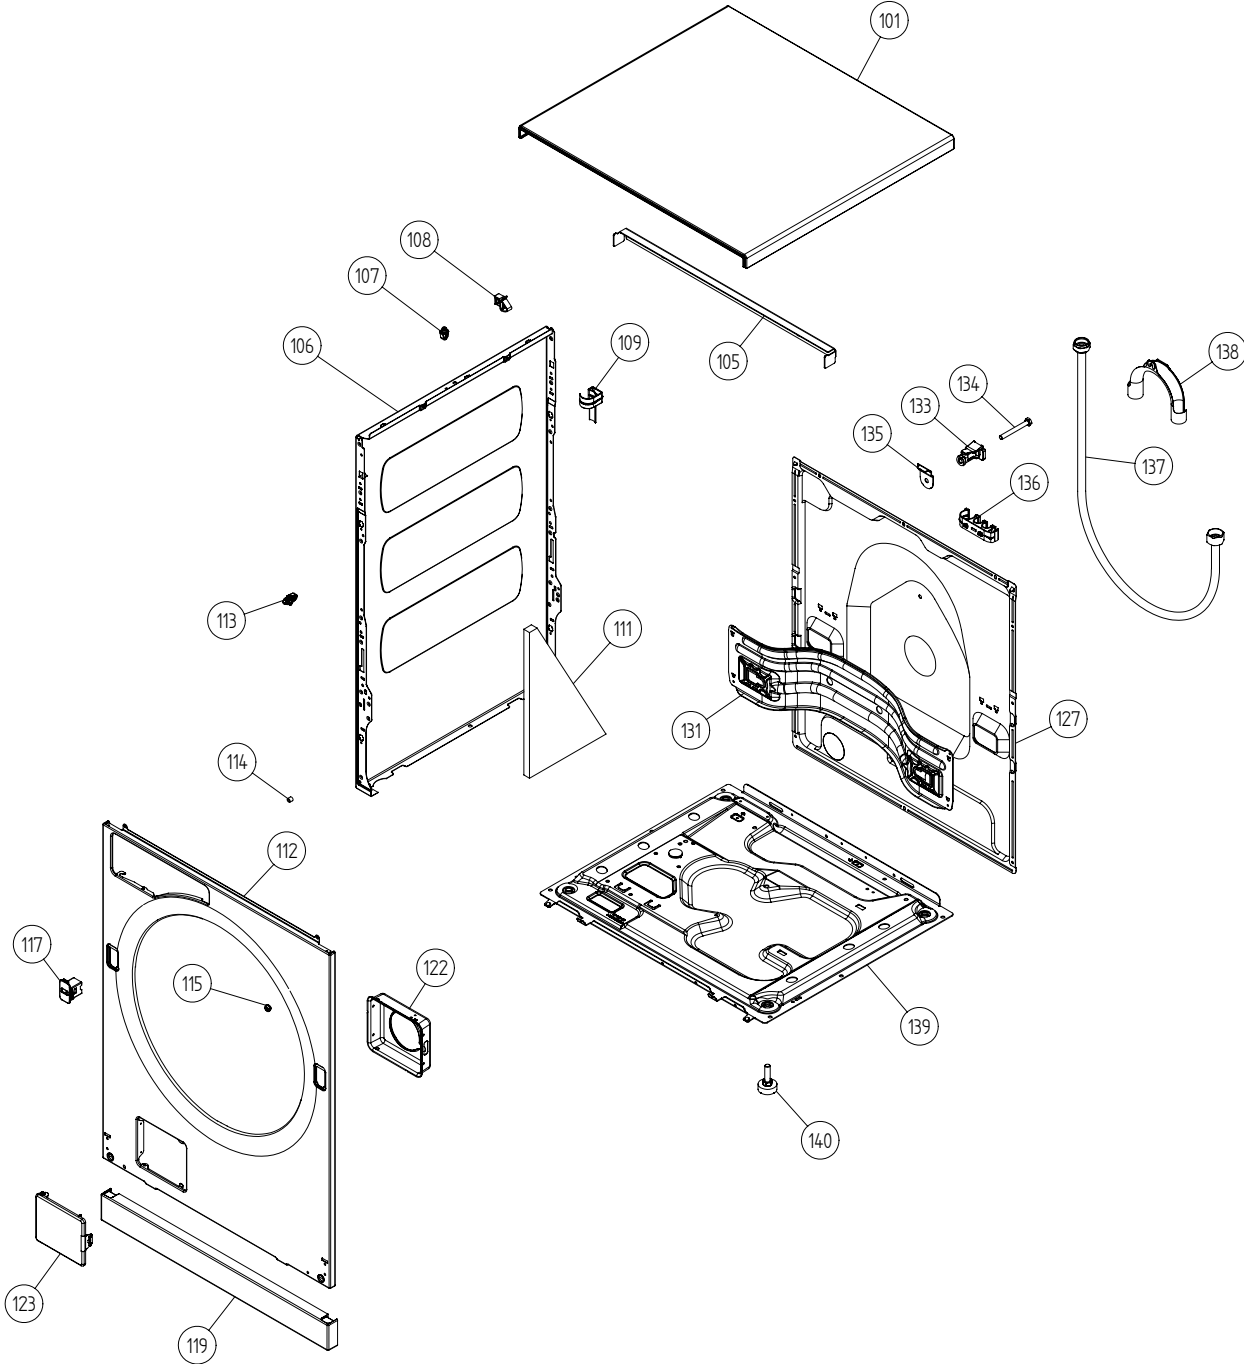

Outer Casing

ASKO, W6903 US - White (WM60.3)

Pos	Spare part No.	Description	Qty	Comment
101	8061817-0	Top White W600s T700s	1 Pc's	
101-a	8900338	Screw 20 Torx Self Tapping	3 Pc's	
101-b	8901413	Lock Washer laundry tops	2 Pc's	
105	8064198	Support Beam	1 Pc's	
105-a	8064255	SPONGE RUBBER STRIP 2X8 L=272	1 Pc's	
106	8801174-0	Side Panel Washer 600s	2 Pc's	
107	8061763	Clip Front Plate 600700s	2 Pc's	
108	8061916	CABLE HOLDER WMD20	2 Pc's	
109	8061713	HOLDER HOSE/SIDE PLATE WMD20	2 Pc's	
111	8064017	Insulation	1 Pc's	
112	8080385-0	FRONT WITH DOOR COMPL.	1 Pc's	
112-a	8900338	Screw 20 Torx Self Tapping	2 Pc's	
112-b	8900327	Screw 20 Torx Self Tapping	2 Pc's	
113	8080197	PLASTIC BRACKET FRONT PLATE	2 Pc's	
114	8064222	Guide Front Plate	2 Pc's	
114-a	8900327	Screw 20 Torx Self Tapping	2 Pc's	
115	8061741	RUBBER BUFFER FRONT DOOR	2 Pc's	
117	8076077-0	LOCK PUSH/PUSH	1 Pc's	
119	8076080-0	PLINTH	1 Pc's	
122	8061785	PUMP GUARD WM20	1 Pc's	
123	8061657-0	Door Out Pup W600s	1 Pc's	
127	8061737	REAR PANEL WM20	1 Pc's	
127-a	8061959	PLUG HUMIDITY SENSOR/REAR PAN.	1 Pc's	
127-b	8900338	Screw 20 Torx Self Tapping	11 Pc's	
131	8061693	Cross Beam Rear 600	1 Pc's	
131-a	8900338	Screw 20 Torx Self Tapping	4 Pc's	
131-b	8901413	Lock Washer laundry tops	1 Pc's	
133	8064206-UL	GrommetShipping Support 600s	3	
134	8901037	Screw bufo	3 Pc's	
135	8061767	Locking Clip Shipping 600s	3 Pc's	
136	8065773	HOSE FRAME REAR COVER	2 Pc's	
137	8056950	Fill Hose Pex WM	1	
138	8050805	GOOSE NECK for DRAIN HOSE	1 Pc's	
138-a	8002263	Cable Strip	1 Pc's	
139	8061618	BASE PAN WMD20	1 Pc's	
140	8059334	Leveling Leg Comp WMD 20	4 Pc's	