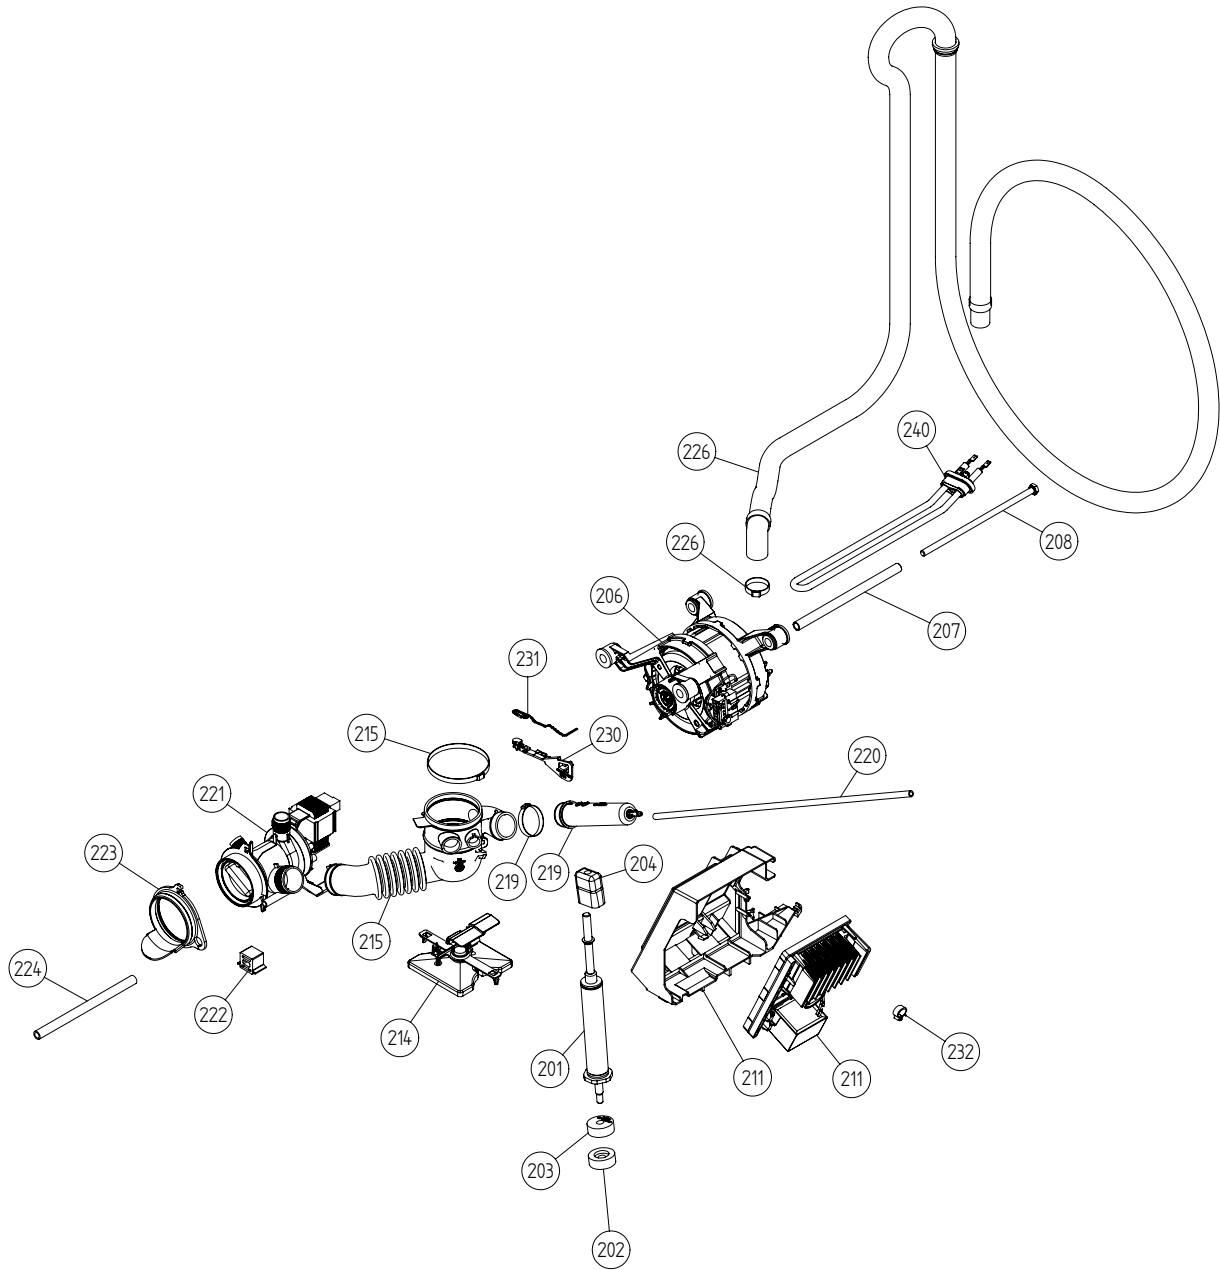

Outer Casing

ASKO, W6903 US - White (WM60.3)

Pos	Spare part No.	Description	Qty	Comment
101	8061817-0	Top White W600s T700s	1 Pc's	
101-a	8900338	Screw 20 Torx Self Tapping	3 Pc's	
101-b	8901413	Lock Washer laundry tops	2 Pc's	
105	8064198	Support Beam	1 Pc's	
105-a	8064255	SPONGE RUBBER STRIP 2X8 L=272	1 Pc's	
106	8801174-0	Side Panel Washer 600s	2 Pc's	
107	8061763	Clip Front Plate 600700s	2 Pc's	
108	8061916	CABLE HOLDER WMD20	2 Pc's	
109	8061713	HOLDER HOSE/SIDE PLATE WMD20	2 Pc's	
111	8064017	Insulation	1 Pc's	
112	8080385-0	FRONT WITH DOOR COMPL.	1 Pc's	
112-a	8900338	Screw 20 Torx Self Tapping	2 Pc's	
112-b	8900327	Screw 20 Torx Self Tapping	2 Pc's	
113	8080197	PLASTIC BRACKET FRONT PLATE	2 Pc's	
114	8064222	Guide Front Plate	2 Pc's	
114-a	8900327	Screw 20 Torx Self Tapping	2 Pc's	
115	8061741	RUBBER BUFFER FRONT DOOR	2 Pc's	
117	8076077-0	LOCK PUSH/PUSH	1 Pc's	
119	8076080-0	PLINTH	1 Pc's	
122	8061785	PUMP GUARD WM20	1 Pc's	
123	8061657-0	Door Out Pup W600s	1 Pc's	
127	8061737	REAR PANEL WM20	1 Pc's	
127-a	8061959	PLUG HUMIDITY SENSOR/REAR PAN.	1 Pc's	
127-b	8900338	Screw 20 Torx Self Tapping	11 Pc's	
131	8061693	Cross Beam Rear 600	1 Pc's	
131-a	8900338	Screw 20 Torx Self Tapping	4 Pc's	
131-b	8901413	Lock Washer laundry tops	1 Pc's	
133	8064206-UL	GrommetShipping Support 600s	3	
134	8901037	Screw bufo	3 Pc's	
135	8061767	Locking Clip Shipping 600s	3 Pc's	
136	8065773	HOSE FRAME REAR COVER	2 Pc's	
137	8056950	Fill Hose Pex WM	1	
138	8050805	GOOSE NECK for DRAIN HOSE	1 Pc's	
138-a	8002263	Cable Strip	1 Pc's	
139	8061618	BASE PAN WMD20	1 Pc's	
140	8059334	Leveling Leg Comp WMD 20	4 Pc's	