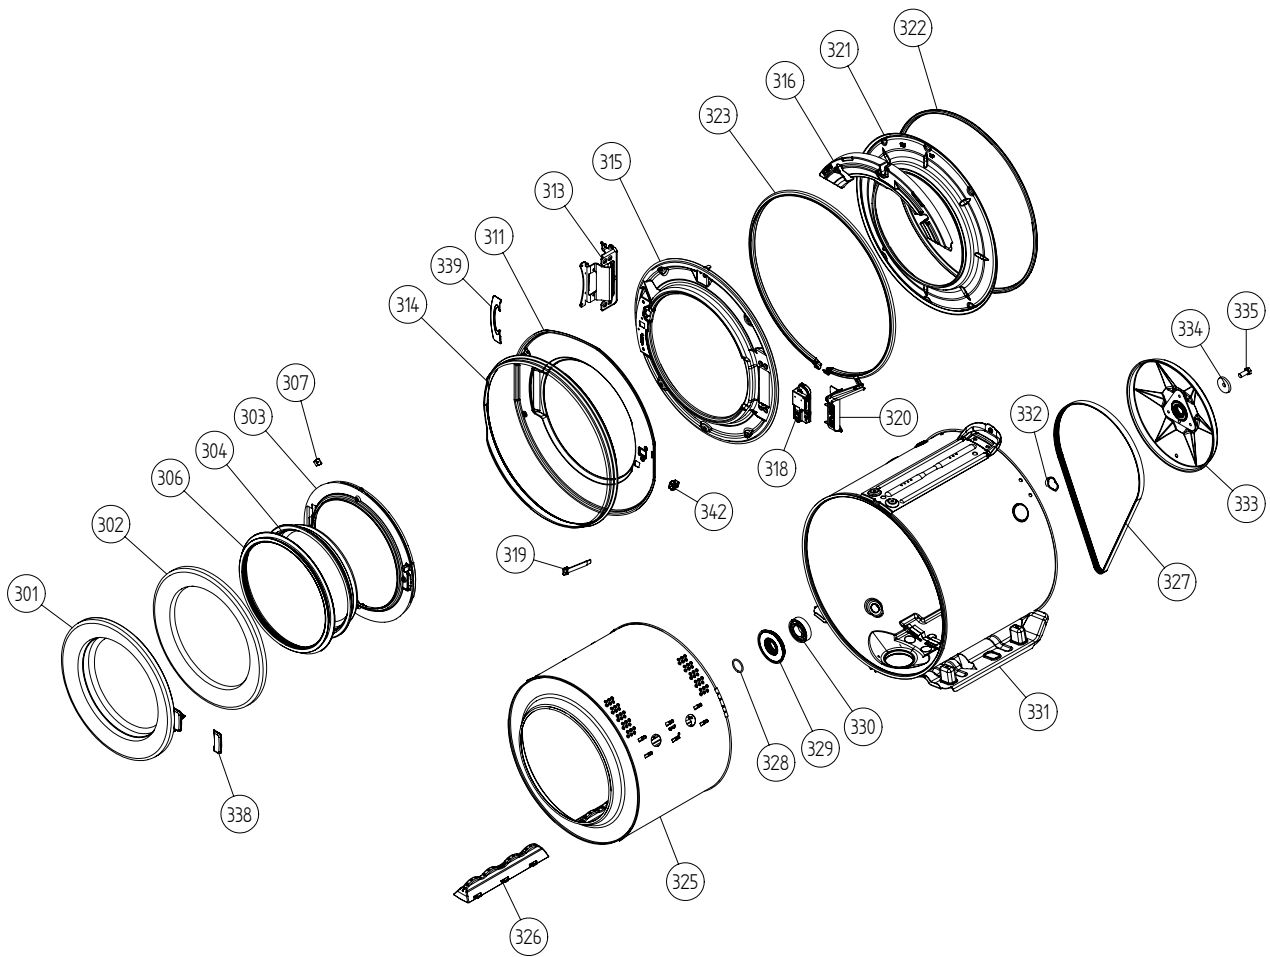

Cylinder and related parts

ASKO, W6903 US - White (WM60.3)

Pos	Spare part No.	Description	Qty	Comment
301	8078977-85	FRONT DOOR COMPL.	1 Pc's	
302	8076548-85	FRAME FRONT DOOR OUTER PART	1 Pc's	
303	8076547-49	FRAME FRONT DOOR INNER PART	1 Pc's	
304	8061685	Front Glass	1 Pc's	
305	8078973	LOCK HOOK	1 Pc's	
306	8064025	Seal front door WM20/21	1 Pc's	
307	8801321	KIT SECURING PLATE FRONT GLASS	1 Pc's	
311	8076560-0	COVER PLATE OUTER WHITE	1 Pc's	
313	8079471	HINGE COMPL.	1 Pc's	
313-a	8079877	SCREW MFT 8.8 M5X10 FZB	4 Pc's	
313-b	8901097	Screw Terminal	2 Pc's	
314	8076561-49	GAP SEALING	1 Pc's	
315	8078970	COVER PLATE INNER	1 Pc's	
316	8076563	BALANCE WEIGHT 5,1 KG	2 Pc's	
316-a	8901135	SCREW	4 Pc's	
318	8902087	Screw Plastic Housing 20 Torx	2 Pc's	
318	8079873	DOOR LOCK	1 Pc's	
319	8076566	EMERGENCY OPENER DOOR LOCK	1 Pc's	
320	8079959-UL	COVER DOOR LOCK	1 Pc's	
321	8081165	FRONT PANEL TUB WM60	1 Pc's	
322	8061889	Seal Strip Tub 600s	1 Pc's	
323	8061669	TENSION RING WM20	1 Pc's	
325	8801277	Cylinder and sealing kit	1 Pc's	
326	8061604	Drum Paddle	3 Pc's	
327	8061682	Drive Belt 600 series washers	1 Pc's	
328	8058497	ORing 600s Drum Shaft WM	1 Pc's	
329	8801276	Kit sealing cassette	1 Pc's	
330	8056314	Bearing Comp WM Rear Panel	2 Pc's	
331	8801259	CONTAINER COMPL.WM20 CAST IRON	1 Pc's	
332	8056810	Wave Washer WM	1 Pc's	
333	8056376	Pulley for Drum WM	1 Pc's	
334	8057209	WASHER 42X10X5	1 Pc's	
335	8901052	Screw	1 Pc's	
338	8078975-85	COVER LOCK HOOK	1 Pc's	
339	8079283-0	HINGE COVER	1 Pc's	
342	8080160	GUIDE GLASS DOOR	1 Pc's