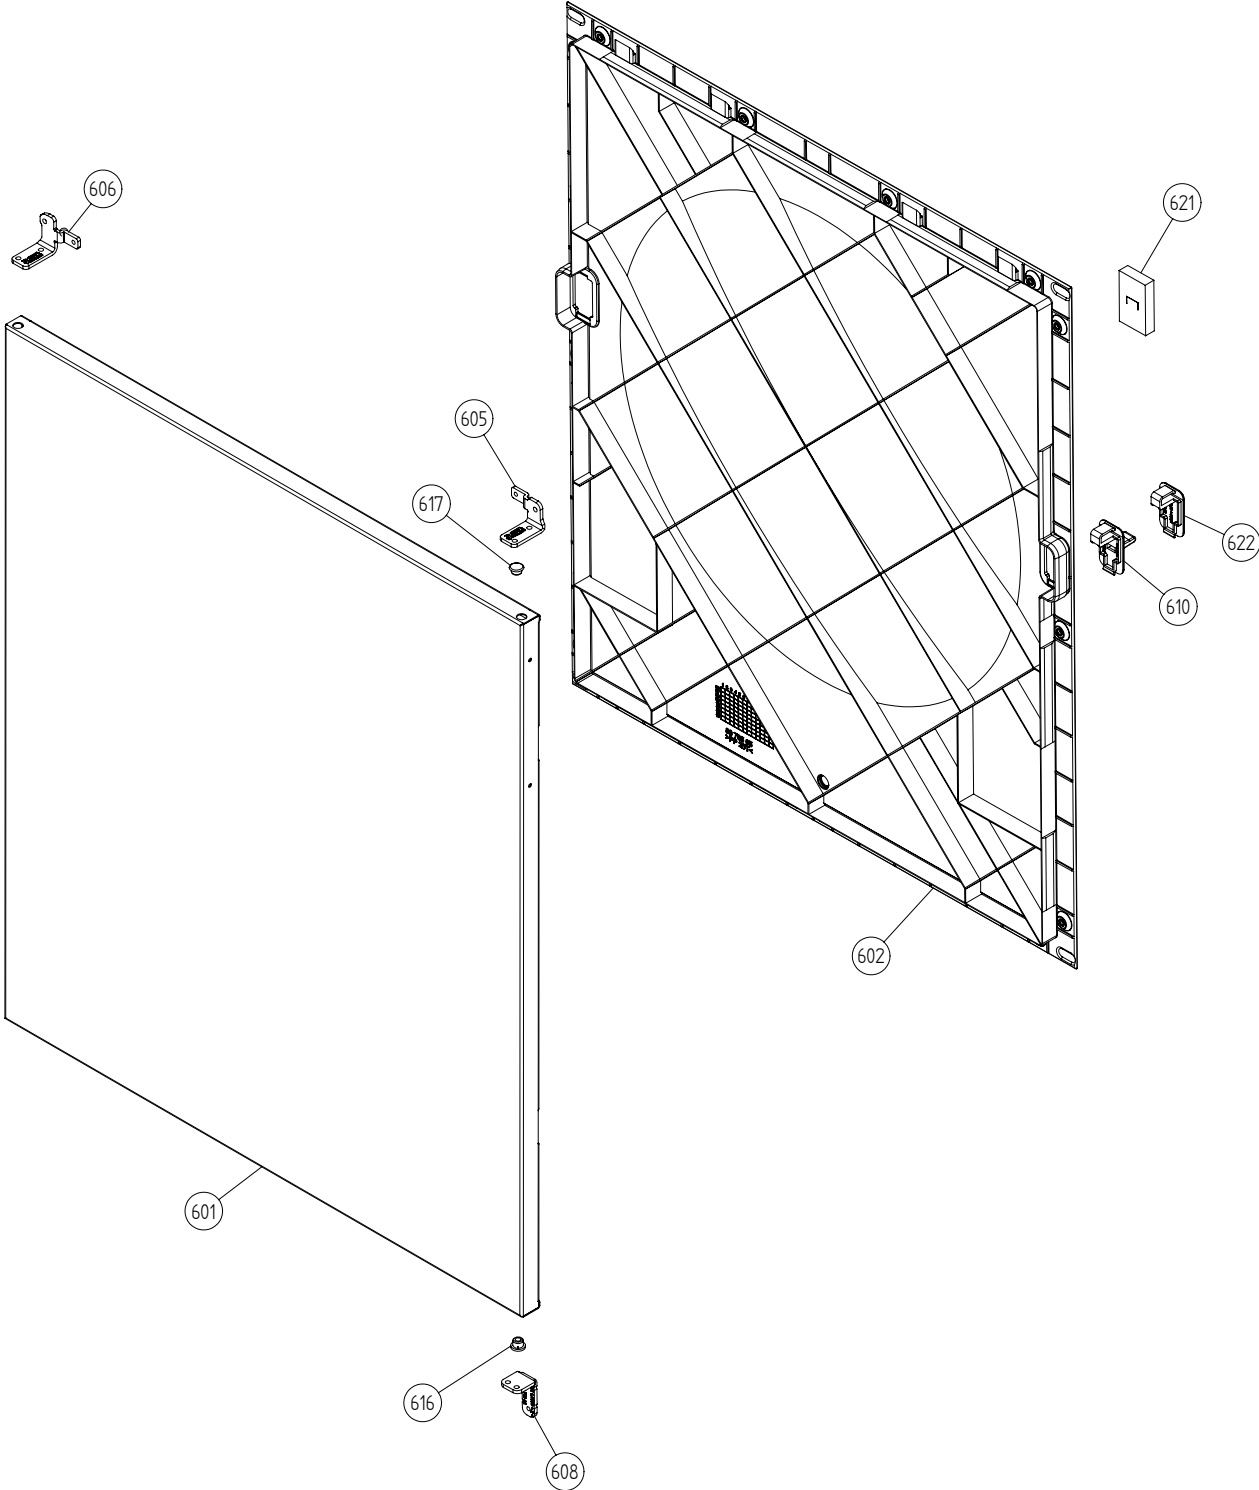

Outer Door

ASKO, W6903 US - White (WM60.3)

Pos	Spare part No.	Description	Qty	Comment
601	8076033-0	OUTER DOOR	1 Pc's	
602	8076565-0	INNER DOOR	1 Pc's	
605	8077599-0	HINGE UPPER R	1 Pc's	
605-a	8900327	Screw 20 Torx Self Tapping	3 Pc's	
606	8079489-0	HINGE UPPER L	1 Pc's	
606-a	8900327	Screw 20 Torx Self Tapping	3 Pc's	
608	8076032-0	HINGE DOOR LOWER	1 Pc's	
608-a	8901097	Screw Terminal	2 Pc's	
610	8077485-0	LOCK CATCH	1 Pc's	
616	8061865-0	Bushing Hinge Pin T700s	2 Pc's	
617	8061953-0	Door Plug T700s	1 Pc's	
621	8080864	DAMPER FOR PUSH PUSH	1 Pc's	
622	8076079-0	COVER FOR LOCK/LOCK HOOK	1 Pc's