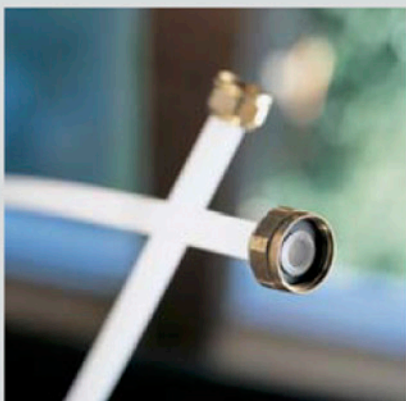

Spare Parts Catalogue

Washing Machines \ 6900 Series
Type: WM60.3
Model: W6903 US White

Prod. No: 107690310
March 15th 2008

AM Appliances Group

P.O. Box 851805 • Richardson • TX 75085-1805
789 N. Grove Road • Suite 103 • Richardson • TX 75081