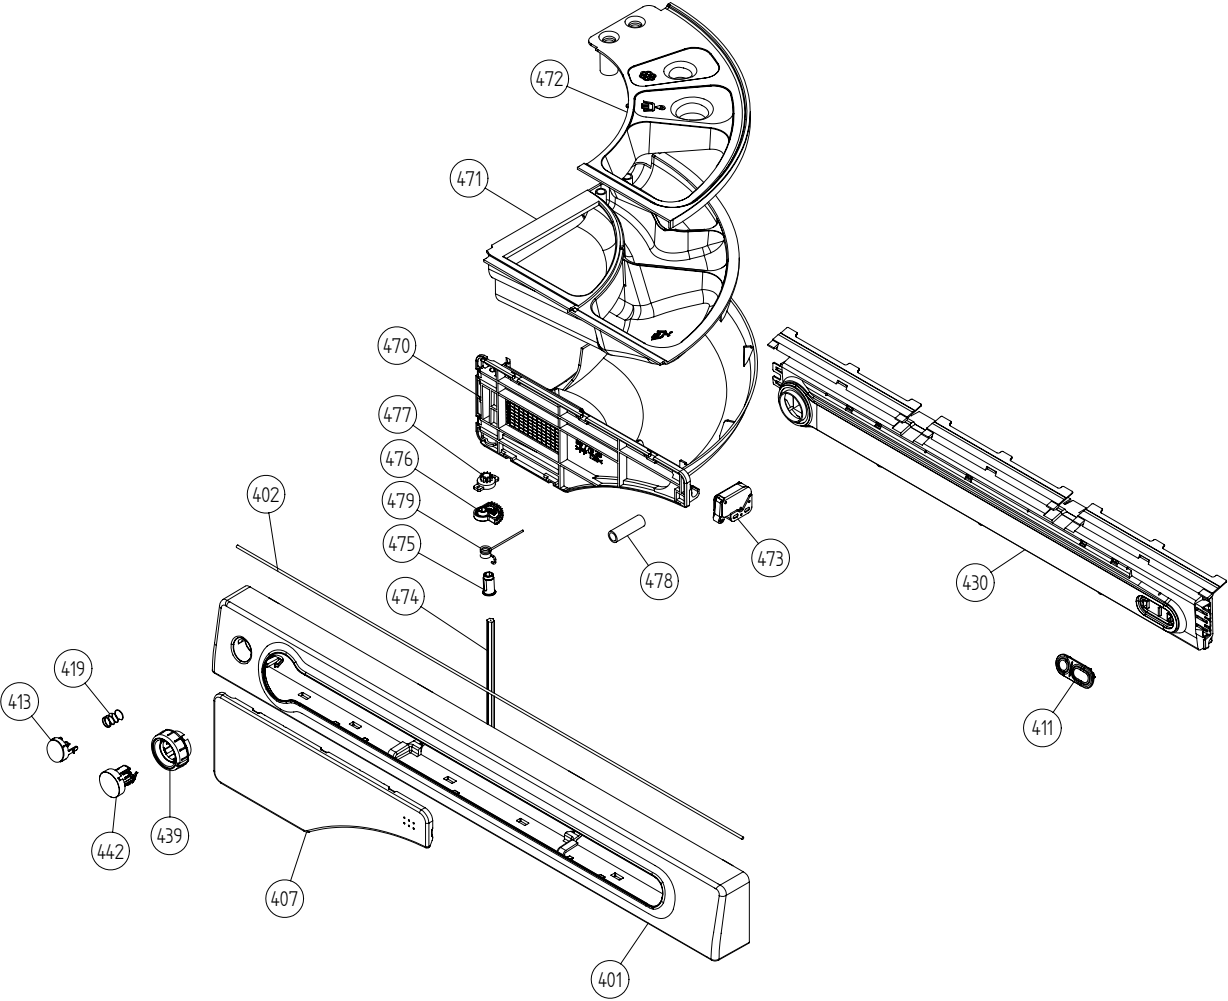

Control Panel

ASKO, W6903 US - White (WM60.3)

Pos	Spare part No.	Description	Qty	Comment
401	8080386-0-UL	PANEL W6903 ASKO CE	1	
402	8079749	O-RING CORD CELLULAR RUBBER	1 Pc's	
407	8076072-0	LID DETERGENT DISPENSER	1 Pc's	
411	8080090-0	PUSHBUT. START/STOP PRINTED WM	1 Pc's	
413	8078451-0	PUSHBUTTON MAIN SWITCH	1 Pc's	
419	8079897	SPRING PUSHBUTTON MAIN SWITCH	1 Pc's	
430	8801325	CONTROL UNIT COMPL. WM60.3	1 Pc's	
439	8801324	KNOB JOG DIAL COMPL.	1 Pc's	
442	8801323-UL	BUTTON JOG DIAL COMPL.	1 Pc's	
468	8076209	GROUND CHAIN WM	1 Pc's	
470	8077620	HOLDER DETERGENT COMPARTMENT	1 Pc's	
471	8077619	DETERGENT COMPARTMENT	1 Pc's	
472	8077142	SIPHON DETERGENT COMPARTMENT	1 Pc's	
473	8078925	PUSH LOCKING	1 Pc's	
474	8077621	SHAFT DETERGENT COMPARTMENT	1 Pc's	
475	8076159	BUSHING DETERGENT COMPARTMENT	3 Pc's	
476	8076189	GEAR RING DETERGENT CONTAINER	1 Pc's	
477	8078924	DAMPER DETERGENT COMPARTMENT	1 Pc's	
478	8080636	SPACER DETERGENT COMPARTMENT	1 Pc's	
478-a	8901980	SCREW PTK 40X40 WN1452 FZB T20	1 Pc's	Ritning saknas
479	8077622	TORSION SPRING	1 Pc's	
490	8081167	INSTRUCT. W6903 FRENCH US/CA	1	
490	8081168	INSTRUCT. W6903 SPANISH US/CA	1