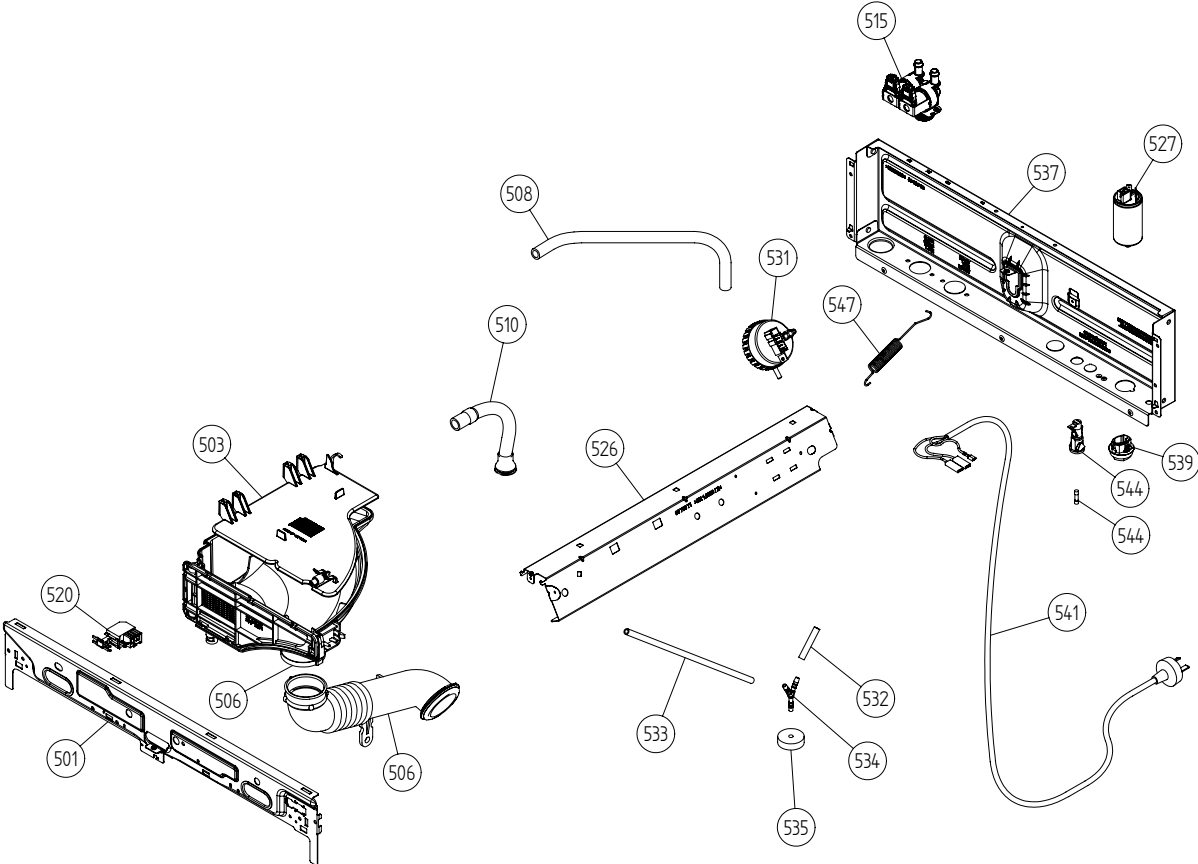

Upper Section

ASKO, W6903 US - White (WM60.3)

Pos	Spare part No.	Description	Qty	Comment
501	8076029	FRONTBEAM	1 Pc's	
501-a	8900338	Screw 20 Torx Self Tapping	2 Pc's	
501-b	8901413	Lock Washer laundry tops	2 Pc's	
503	8076374	DETERGENT COMPARTMENT COMPL.	1 Pc's	
503-a	8901970	Screw	1 Pc's	
503-b	8902072	Screw	1 Pc's	
506	8064692	Bellows hose longer alternate	1 Pc's	
506-a	8063607	HOSE CLIP 57,5	1 Pc's	
508	8058502	RUBBER HOSE 10X15X360 UL1	2 Pc's	
510	8061736	Ventilation Hose WM20	1 Pc's	
510-a	8052730	HOSE CLIP 21,0	1 Pc's	
515	8079324	INLET VALVE 2-WAY	1 Pc's	
515-a	8901097	Screw Terminal	2 Pc's	
520	8073782	MAIN PUSH SWITCH	1 Pc's	
526	8078971	UNIT FOR ELECTR. COMP.	1 Pc's	
527	8076202	EMC-FILTER WITH INDUCTOR	1 Pc's	
527-a	8901155	Nut	1 Pc's	
527-b	8901419	Lock Washer	1 Pc's	
529	8079718	CABLE SET FL WM	1 St	
529	8079710	CABLE SET IV WM	1 Pc's	
529	8079711	CABLE SET P WM	1 Pc's	
529	8079716	CABLE SET N AP LL WM	1 Pc's	
529	8079717	CABLE SET EL WM	1 Pc's	
529	8080096	CABLE SET MOTOR CIM	1 Pc's	
529	8080099	GROUND CABLE CIM WM	1 Pc's	
529	8080187	CABLE SET MC P CIM-I WM	1 Pc's	
529	8080188	CABLE SET MC C CIM-I W	1 Pc's	
531	8078221	LEVEL SWITCH WM05	1 Pc's	
532	8003641	Rubber Hose	1 Pc's	
532	8080832	RUBBER HOSE 5X8X75	1 Pc's	
533	8080617	RUBBER HOSE 5X8X260	1 Pc's	
534	8051843	YPipe Water Level SW 04/06 WM	1 Pc's	
535	8061997	Ground Level Switch Hose WM 20	2 Pc's	
537	8061694	CROSS BEAM	1 Pc's	
537-a	8900327	Screw 20 Torx Self Tapping	5 Pc's	
539	8006948	Grommet	1 Pc's	
541	8064210	Cord set w/flat pin sleeves	1	
544	8065573	FUSE HOLDER GREY 15A US/CA	2	
544-a	8058140	BK/MDA15 Fuse All laundry	2	
544-b	8055725	Hub Fuse Holder	2	
544-c	8054613	Fuse Holder Laundry	2 Pc's	
547	8061923	Balancing Spring WM 20	2 Pc's