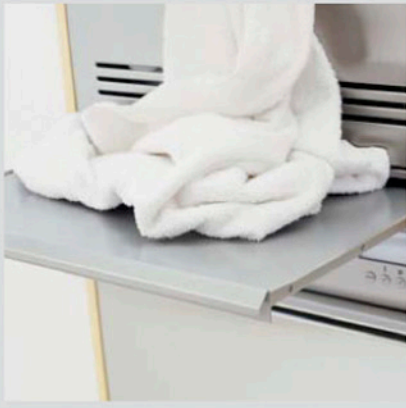

Spare Parts Catalogue

Washing Machines \ 6900 Series
Type: WM60.3
Model: W6903 US White

Prod. No: 107690310
March 15th 2008

AM Appliances Group

P.O. Box 851805 • Richardson • TX 75085-1805
789 N. Grove Road • Suite 103 • Richardson • TX 75081