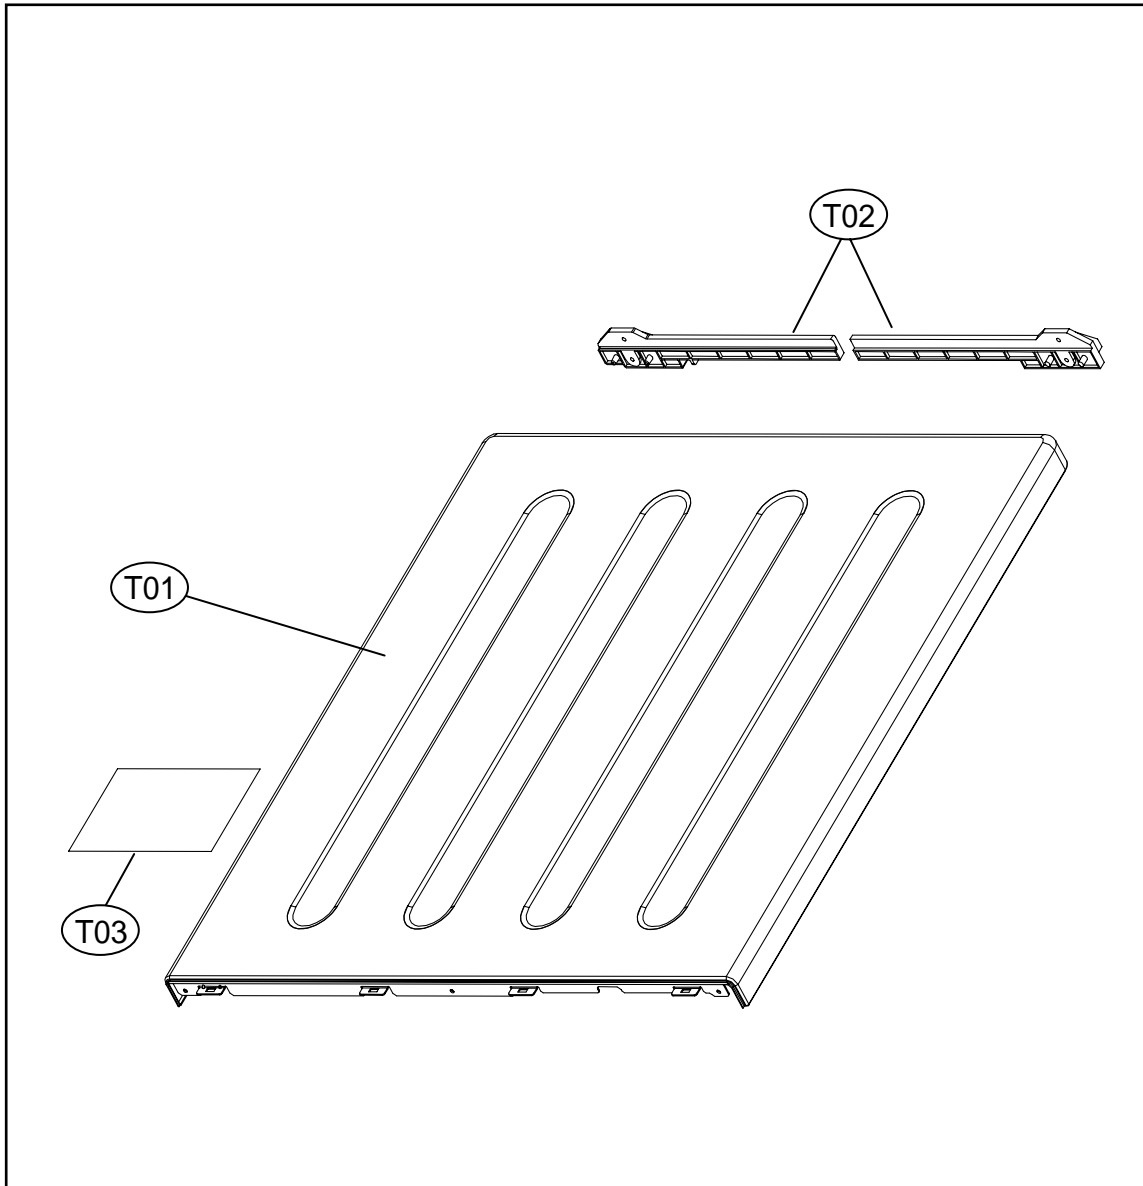

4. INLET BOX AS

Inlet System Assembly

ASKO, WL6511XXL - Washer XXL (WL6511XXLWS)

Pos	Spare part No.	Description	Qty	Comment
I01	3617510800	Water Inlet Compartment - Bottom	1 Pc's	
I02	3618104800	Water Inlet Compartment - Top	1 Pc's	
I03	3613270300	Bellows Hose, Tub	1 Pc's	
I04	3611203200	Clamp, Bellows Hose	2 Pc's	
I05	3613270900	Inlet Hose - Hot Valve	1 Pc's	
I06	3613270900	Inlet Hose - Hot Valve	1 Pc's	
I07	3613270900	Inlet Hose - Hot Valve	2 Pc's	
I08	3613270900	Inlet Hose - Hot Valve	1 Pc's	
I09	3614413300	T Connector, Inlet Hose	1 Pc's	
I10	3613270110	Shower Hose	1 Pc's	
I11	3611203800	Spring Clamp	10 Pc's	
I12	3615416700	Inlet Valve, 1 way - Hot	1 Pc's	
I13	3615416940	Inlet Valve, 3 way - Cold	1 Pc's	
I13a	7002400811	Screw - Self Tapping	4 Pc's	
I13b	7122401411	Screw - Self Tapping	1 Pc's	

7. PLATE T ASS'Y

Top Panel Assembly

ASKO, WL6511XXL - Washer XXL (WL6511XXLWS)

Pos	Spare part No.	Description	Qty	Comment
T01	3614533010	Top Panel	1 Pc's	
T02	3615304110	Top Panel Support	2 Pc's	
T02a	7122401411	Screw - Self Tapping	2 Pc's	