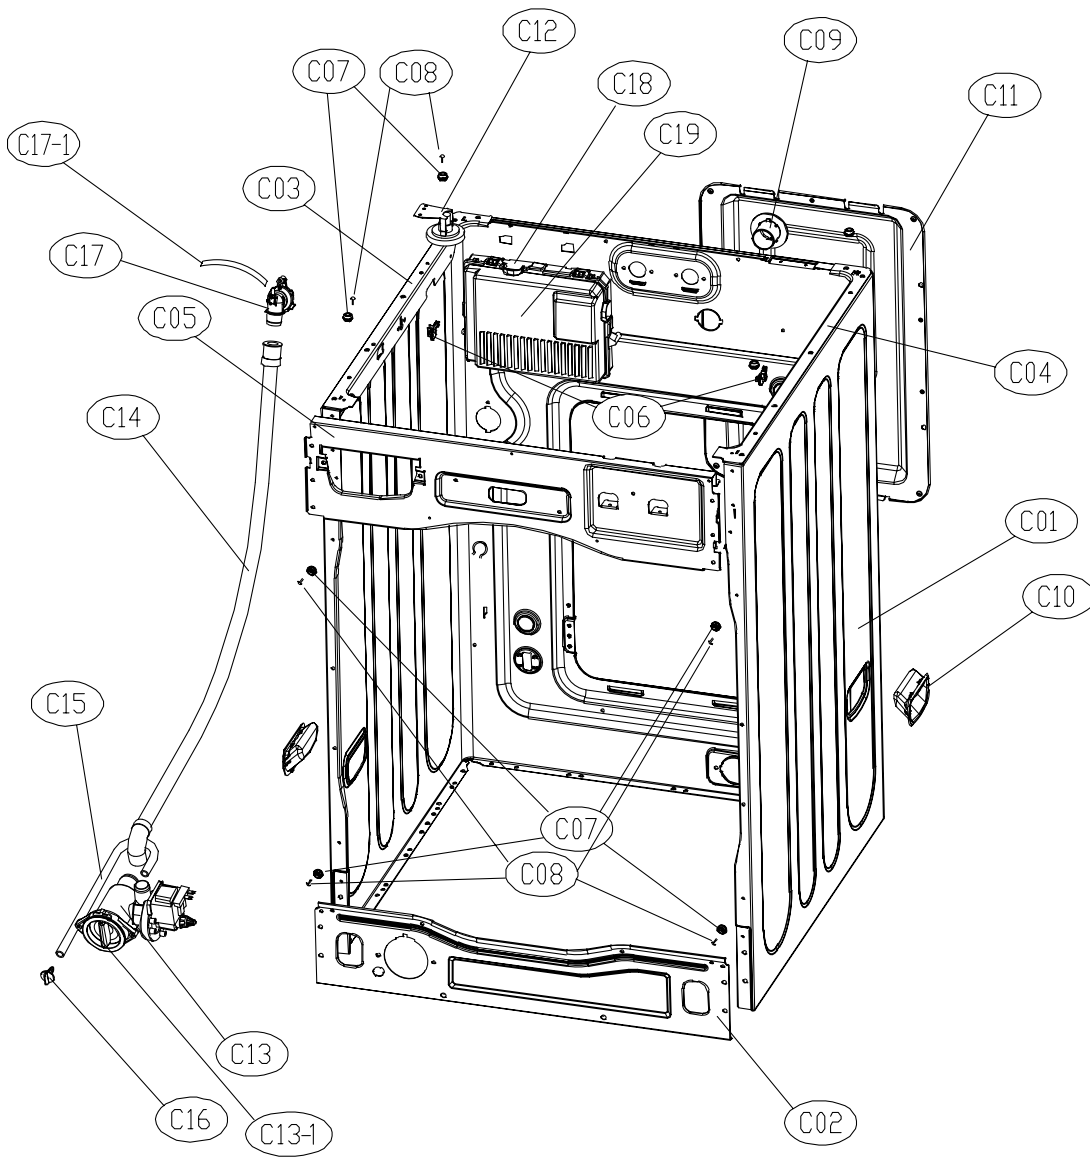

1. CABINET AS