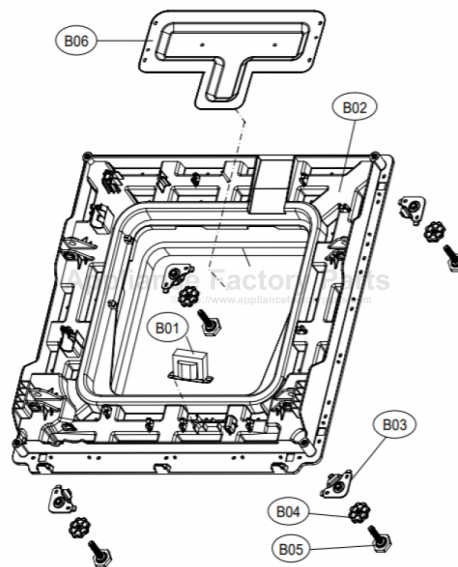

[Find Your ASKO Washer Parts - Select From 53 Models](#)

----- Manual continues below -----