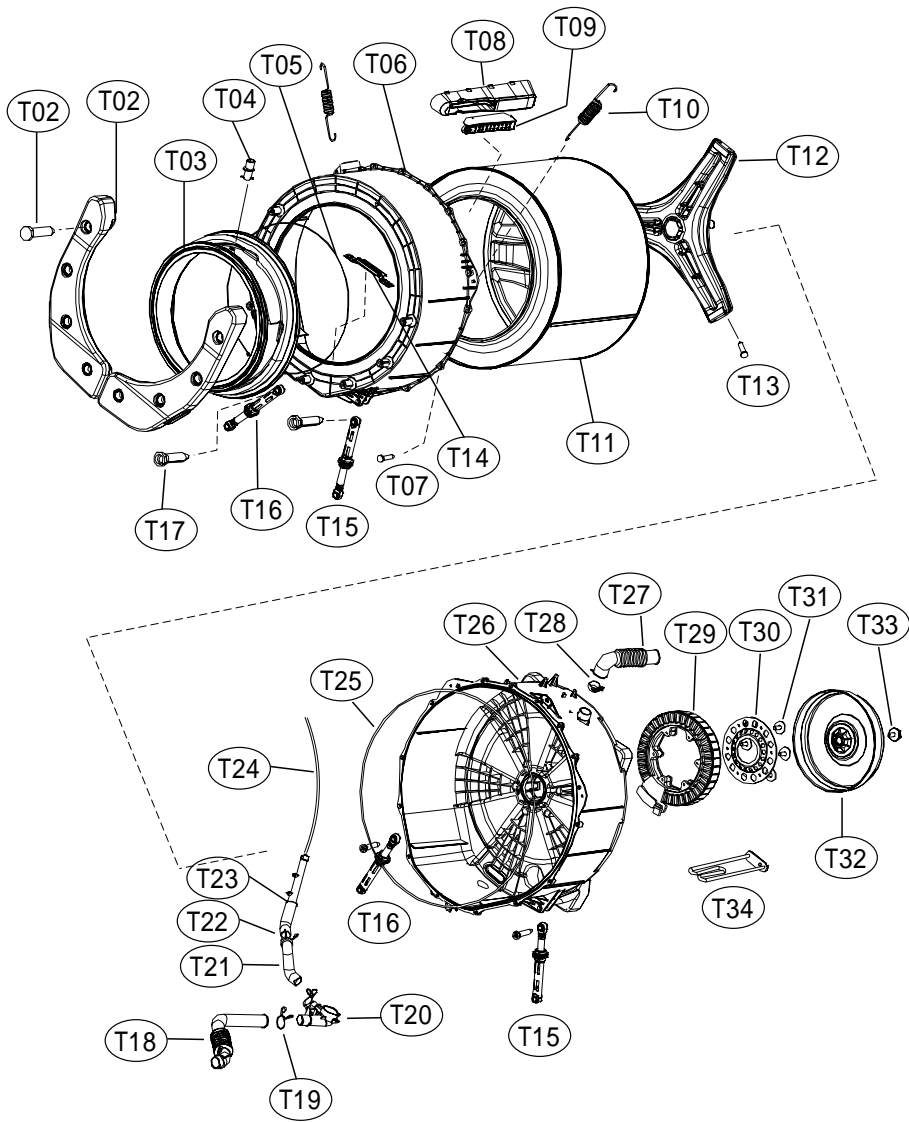

2. BASE U ASS'Y

Base Assembly

ASKO, WL6511XXL - Washer XXL (WL6511XXLWS)

Pos	Spare part No.	Description	Qty	Comment
B01	52G043A110	Voltage Regulator	1 Pc's	
B02	3610392700	Base	1 Pc's	
B03	3615303600	Leg Support	4 Pc's	
B04	3612006400	Leg Locking Nut	4 Pc's	
B05	3612100700	Leg, Adjustable	4 Pc's	
B06	3618304600	Heater Protection Plate	1 Pc's	
B06a	7122401411	Screw - Self Tapping	4 Pc's	
B06b	7122401411	Screw - Self Tapping	20 Pc's	

3. SUPPORT DRUM REAR ASS'Y

Drum Assembly

ASKO, WL6511XXL - Washer XXL (WL6511XXLWS)

Pos	Spare part No.	Description	Qty	Comment
T01	3616029400	Weight Balancer Screw	8 Pc's	
T02	3616106900	Weight Balancer Left	1 Pc's	
T02a	3616106800	Weight Balancer Right	1 Pc's	
T03	3612322000	Tub Gasket	1 Pc's	
T04	3618104000	Shower Nozzle	1 Pc's	
T05	3611205300	Clamp - Tub Gasket	1 Pc's	
T06	3618828Y00	Tub Front	1 Pc's	
T07	3616029800	Tub Screw	15 Pc's	
T08	361A400700	Tub Paddle	3 Pc's	
T09	3610917310	Paddle Filter Cap	3 Pc's	
T09a	3611908410	Paddle Filter	3 Pc's	
T10	3615114800	Suspension Spring	2 Pc's	
T11	3617008X00	Inner Drum	1 Pc's	
T12	361A300600	Spider, Inner Drum	1 Pc's	
T13	3616029500	Screw - Spider	6 Pc's	
T14	3612006700	Heater Clip	1 Pc's	
T15	361A700300	Spring Leg	2 Pc's	
T16	361A700110	Spring Leg	2 Pc's	
T17	361A700200	Pin - Spring Leg	8 Pc's	
T18	3613269000	Hose - Drain Pump	1 Pc's	
T19	3611203410	Hose Clamp	2 Pc's	
T20	36196TAM00	Drain Housing	1 Pc's	
T21	3613269700	Air Trap Hose	1 Pc's	
T22	3611204700	Hose Clamp	2 Pc's	
T23	361A500101	Air Trap	1 Pc's	
T24	3613270600	Hose, Pressure Switch	1 Pc's	
T25	3612321100	Tub Seal	1 Pc's	
T26	3618828Z00	Tub Rear	1 Pc's	
T27	3613266300	Bellows Hose, Upper	1 Pc's	
T28	3611203400	Hose Clamp	2 Pc's	
T29	36189L4840	Motor Unit	1 Pc's	
T30	3610609700	Bracket, Motor Unit	1 Pc's	
T31	3616063400	Bolt, Motor	6 Pc's	
T32	36189L4900	Rotor Unit	1 Pc's	
T33	3616029600	Bolt, Rotor	1 Pc's	
T34	3612801740	Heating Element	1 Pc's	