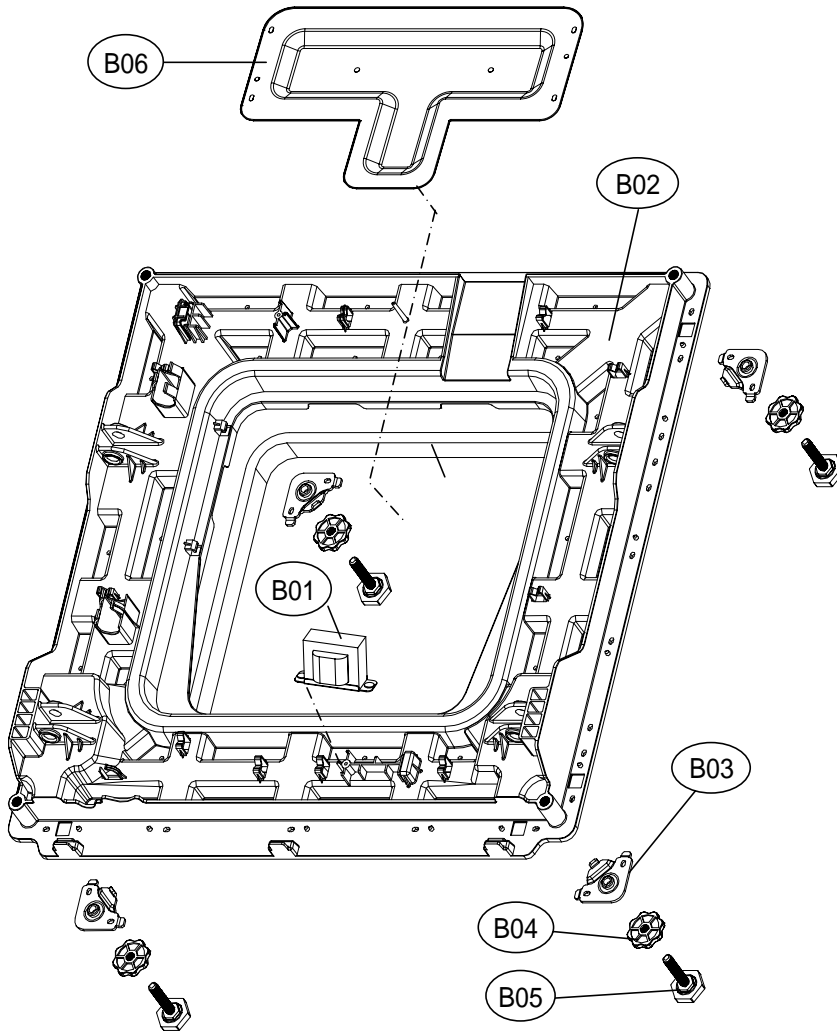

2. BASE U ASS'Y

Base Assembly

ASKO, WL6511XXL - Washer XXL (WL6511XXLWS)

Pos	Spare part No.	Description	Qty	Comment
B01	52G043A110	Voltage Regulator	1 Pc's	
B02	3610392700	Base	1 Pc's	
B03	3615303600	Leg Support	4 Pc's	
B04	3612006400	Leg Locking Nut	4 Pc's	
B05	3612100700	Leg, Adjustable	4 Pc's	
B06	3618304600	Heater Protection Plate	1 Pc's	
B06a	7122401411	Screw - Self Tapping	4 Pc's	
B06b	7122401411	Screw - Self Tapping	20 Pc's	

3. SUPPORT DRUM REAR ASS'Y

Drum Assembly

ASKO, WL6511XXL - Washer XXL (WL6511XXLWS)

Pos	Spare part No.	Description	Qty	Comment
T01	3616029400	Weight Balancer Screw	8 Pc's	
T02	3616106900	Weight Balancer Left	1 Pc's	
T02a	3616106800	Weight Balancer Right	1 Pc's	
T03	3612322000	Tub Gasket	1 Pc's	
T04	3618104000	Shower Nozzle	1 Pc's	
T05	3611205300	Clamp - Tub Gasket	1 Pc's	
T06	3618828Y00	Tub Front	1 Pc's	
T07	3616029800	Tub Screw	15 Pc's	
T08	361A400700	Tub Paddle	3 Pc's	
T09	3610917310	Paddle Filter Cap	3 Pc's	
T09a	3611908410	Paddle Filter	3 Pc's	
T10	3615114800	Suspension Spring	2 Pc's	
T11	3617008X00	Inner Drum	1 Pc's	
T12	361A300600	Spider, Inner Drum	1 Pc's	
T13	3616029500	Screw - Spider	6 Pc's	
T14	3612006700	Heater Clip	1 Pc's	
T15	361A700300	Spring Leg	2 Pc's	
T16	361A700110	Spring Leg	2 Pc's	
T17	361A700200	Pin - Spring Leg	8 Pc's	
T18	3613269000	Hose - Drain Pump	1 Pc's	
T19	3611203410	Hose Clamp	2 Pc's	
T20	36196TAM00	Drain Housing	1 Pc's	
T21	3613269700	Air Trap Hose	1 Pc's	
T22	3611204700	Hose Clamp	2 Pc's	
T23	361A500101	Air Trap	1 Pc's	
T24	3613270600	Hose, Pressure Switch	1 Pc's	
T25	3612321100	Tub Seal	1 Pc's	
T26	3618828Z00	Tub Rear	1 Pc's	
T27	3613266300	Bellows Hose, Upper	1 Pc's	
T28	3611203400	Hose Clamp	2 Pc's	
T29	36189L4840	Motor Unit	1 Pc's	
T30	3610609700	Bracket, Motor Unit	1 Pc's	
T31	3616063400	Bolt, Motor	6 Pc's	
T32	36189L4900	Rotor Unit	1 Pc's	
T33	3616029600	Bolt, Rotor	1 Pc's	
T34	3612801740	Heating Element	1 Pc's	