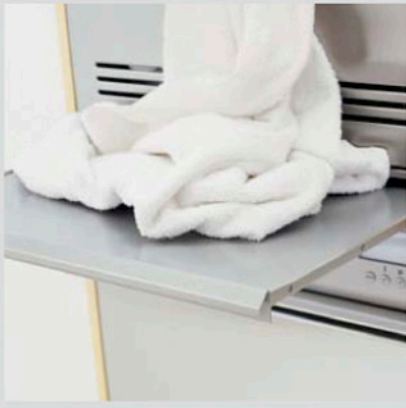

Spare Parts Catalogue

Washing Machines \ XXL Series
Type: WL6511XXLWS
Model: WL6511XXL Washer XXL

Prod. No: 107651100

April 11th 2008

AM Appliances Group

P.O. Box 851805 • Richardson • TX 75085-1805
789 N. Grove Road • Suite 103 • Richardson • TX 75081