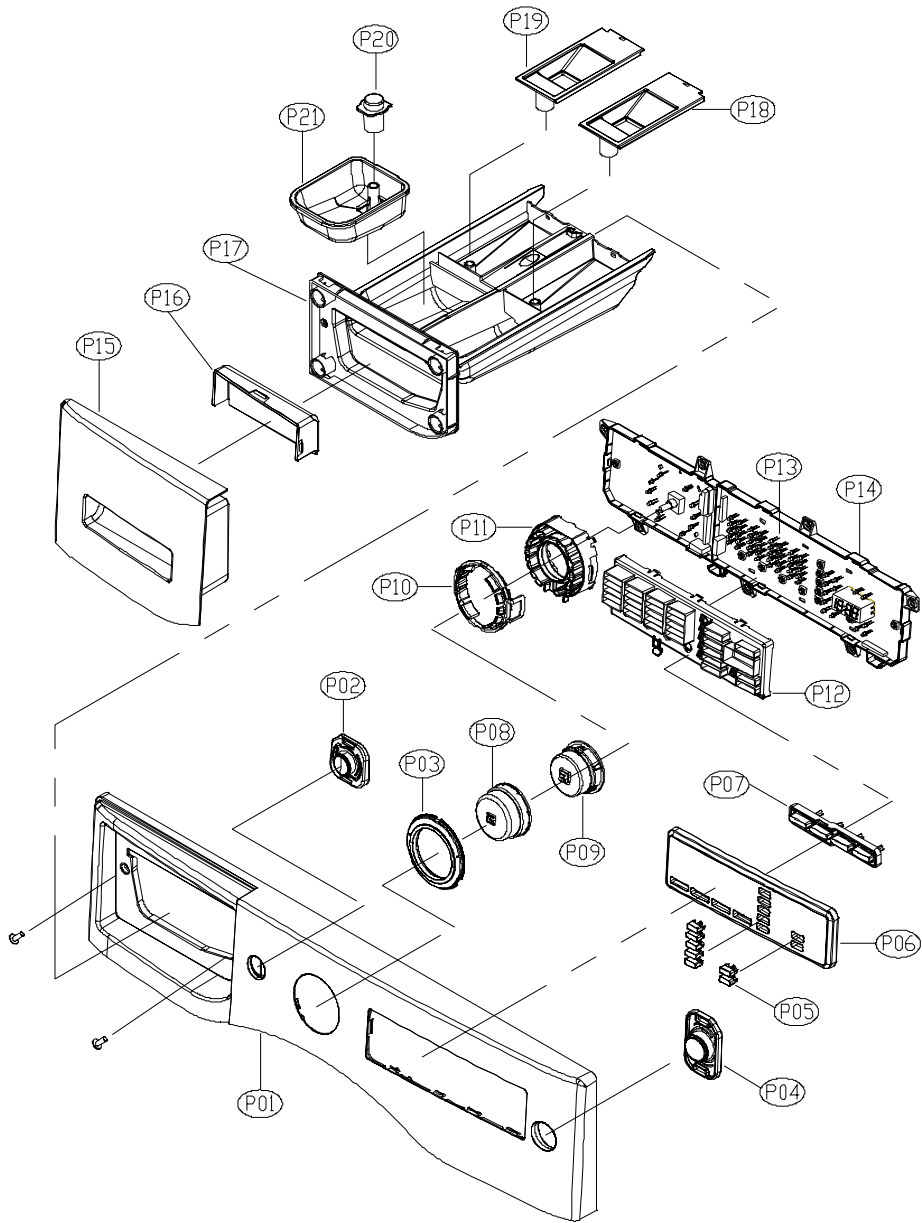

8. ACCESSORY

A01

A02

A03

A04

A05

				
--	---	---	---	--

Installation Parts

6. PANEL F ASS'Y

Control Panel Assembly

ASKO, WL6511XXL - Washer XXL (WL6511XXLWS)

Pos	Spare part No.	Description	Qty	Comment
P01	3614288800	Control Panel	1 Pc's	
P02	3616637800	Power Button	1 Pc's	
P03	3615506300	Lens Cover - Prg Selector	1 Pc's	
P04	3616637900	Start Button	1 Pc's	
P05	3616638100	Option Button	7 Pc's	
P06	3615506400	Program Lens Cover	1 Pc's	
P07	361663800	Program Option Button	1 Pc's	
P08	3616638200	Program Knob - Outer	1 Pc's	
P09	3616638300	Program Knob - Inner	1 Pc's	
P10	3613054700	Program Knob Lens	1 Pc's	
P11	3613054500	Program Knob Lens Holder	1 Pc's	
P12	3613054600	Lens Cover - Prg Option	1 Pc's	
P13	PRPSSWAD29	Control Unit - PCB Front	1 Pc's	
P14	3611147600	Control Unit Case - PCB Front	1 Pc's	
P14a	7122401829	Screw - Self Tapping	2 Pc's	
P14b	71224012411	Screw - Self Tapping	7 Pc's	
P15	3611147700	Det. Compartment Handle	1 Pc's	
P16	3612611400	Handle Cover	1 Pc's	
P17	3611145600	Det. Compartment Drawer	1 Pc's	
P18	3610917800	Softner Compartment	1 Pc's	
P19	3610917900	Bleach Compartment	1 Pc's	
P20	3610918000	Liquid Det. Syphon Cap	1 Pc's	
P21	3611145700	Liquid Det. Compartment	1 Pc's	