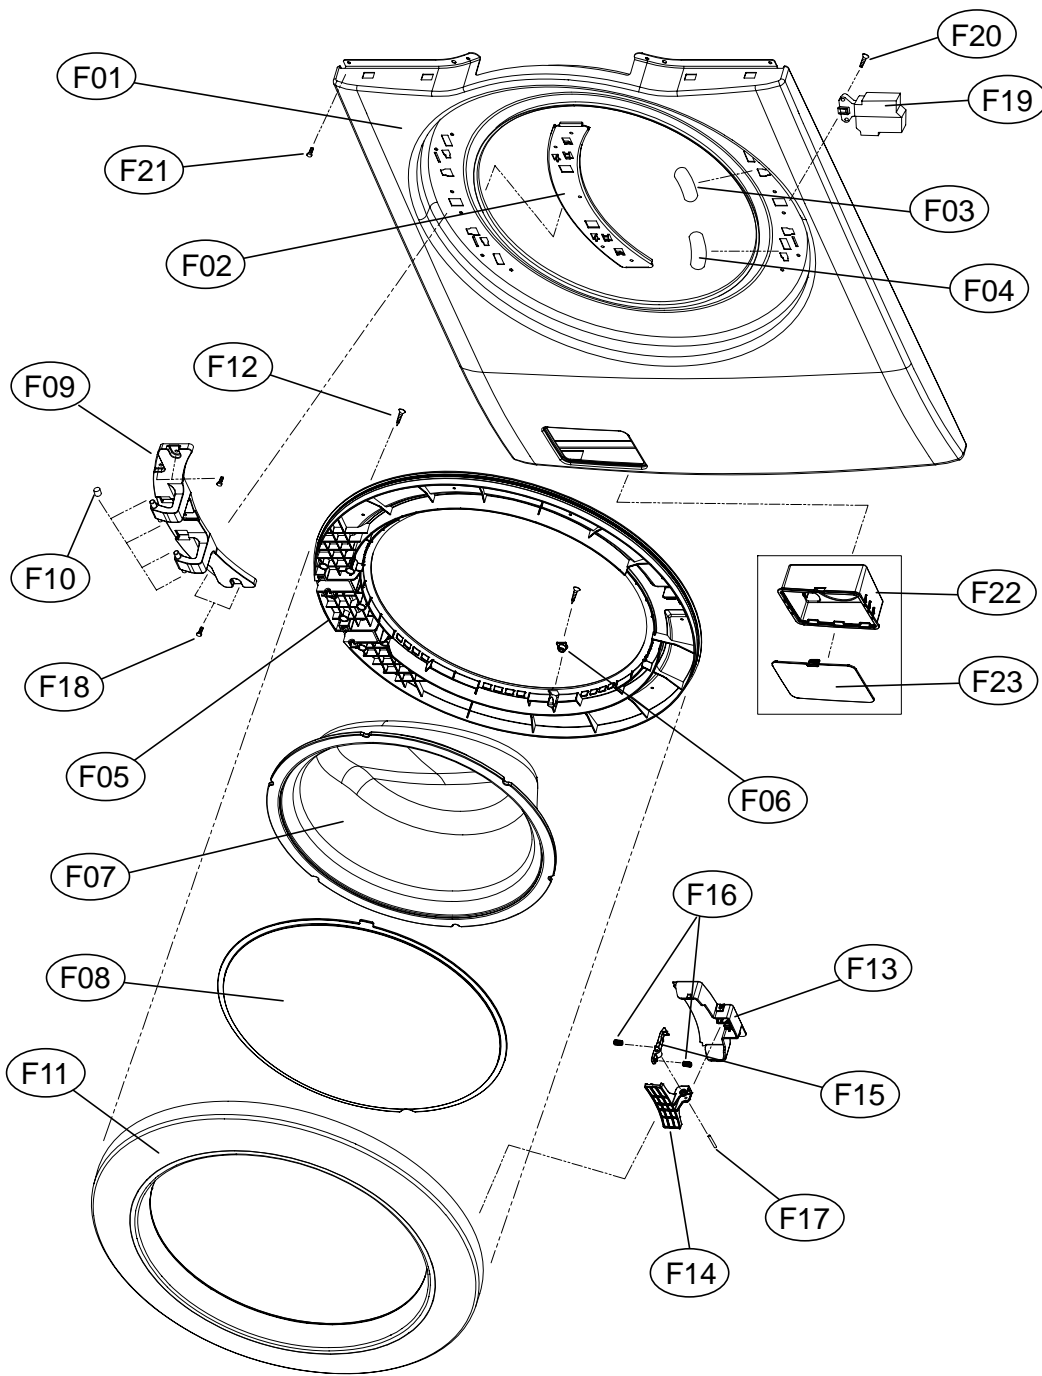

5. CABINET FRONT ASS'Y