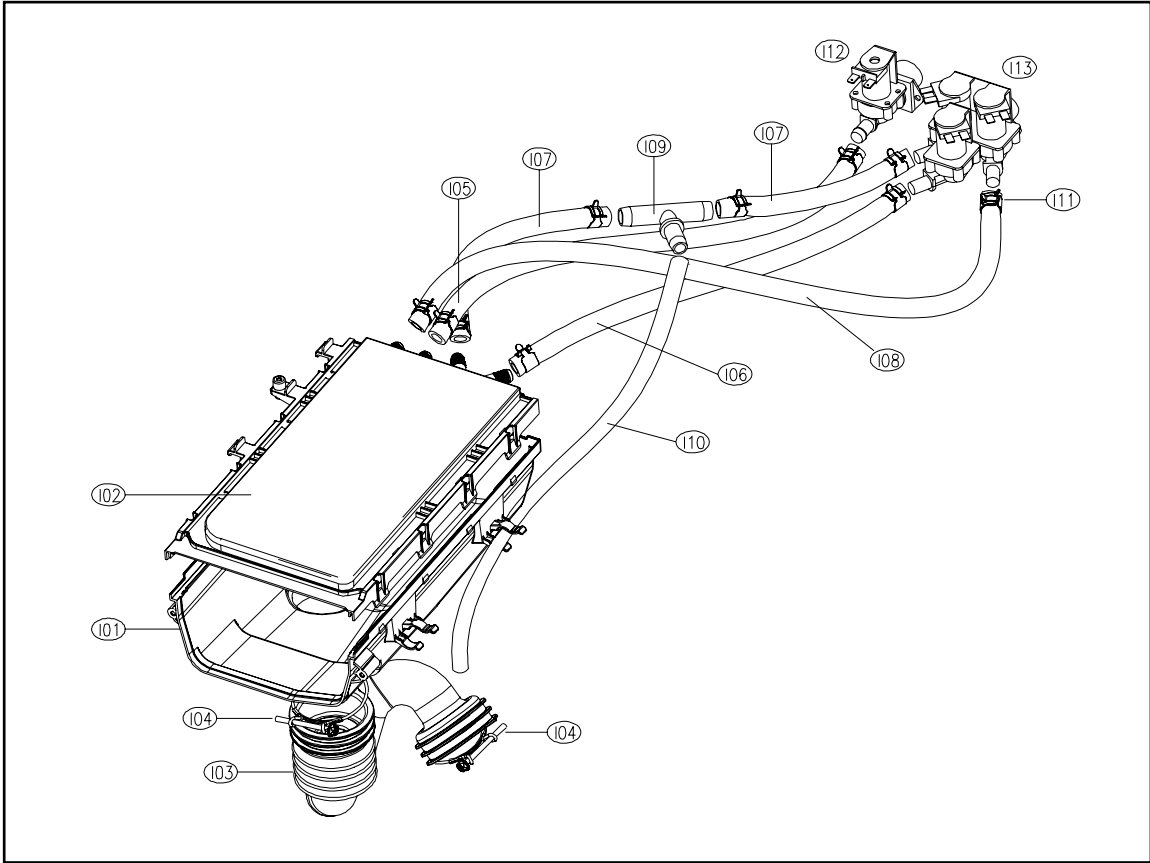

6. PANEL F ASS'Y

Control Panel Assembly

ASKO, WL6511XXL - Washer XXL (WL6511XXLWS)

Pos	Spare part No.	Description	Qty	Comment
P01	3614288800	Control Panel	1 Pc's	
P02	3616637800	Power Button	1 Pc's	
P03	3615506300	Lens Cover - Prg Selector	1 Pc's	
P04	3616637900	Start Button	1 Pc's	
P05	3616638100	Option Button	7 Pc's	
P06	3615506400	Program Lens Cover	1 Pc's	
P07	361663800	Program Option Button	1 Pc's	
P08	3616638200	Program Knob - Outer	1 Pc's	
P09	3616638300	Program Knob - Inner	1 Pc's	
P10	3613054700	Program Knob Lens	1 Pc's	
P11	3613054500	Program Knob Lens Holder	1 Pc's	
P12	3613054600	Lens Cover - Prg Option	1 Pc's	
P13	PRPSSWAD29	Control Unit - PCB Front	1 Pc's	
P14	3611147600	Control Unit Case - PCB Front	1 Pc's	
P14a	7122401829	Screw - Self Tapping	2 Pc's	
P14b	71224012411	Screw - Self Tapping	7 Pc's	
P15	3611147700	Det. Compartment Handle	1 Pc's	
P16	3612611400	Handle Cover	1 Pc's	
P17	3611145600	Det. Compartment Drawer	1 Pc's	
P18	3610917800	Softner Compartment	1 Pc's	
P19	3610917900	Bleach Compartment	1 Pc's	
P20	3610918000	Liquid Det. Syphon Cap	1 Pc's	
P21	3611145700	Liquid Det. Compartment	1 Pc's	

4. INLET BOX AS

Inlet System Assembly

ASKO, WL6511XXL - Washer XXL (WL6511XXLWS)

Pos	Spare part No.	Description	Qty	Comment
I01	3617510800	Water Inlet Compartment - Bottom	1 Pc's	
I02	3618104800	Water Inlet Compartment - Top	1 Pc's	
I03	3613270300	Bellows Hose, Tub	1 Pc's	
I04	3611203200	Clamp, Bellows Hose	2 Pc's	
I05	3613270900	Inlet Hose - Hot Valve	1 Pc's	
I06	3613270900	Inlet Hose - Hot Valve	1 Pc's	
I07	3613270900	Inlet Hose - Hot Valve	2 Pc's	
I08	3613270900	Inlet Hose - Hot Valve	1 Pc's	
I09	3614413300	T Connector, Inlet Hose	1 Pc's	
I10	3613270110	Shower Hose	1 Pc's	
I11	3611203800	Spring Clamp	10 Pc's	
I12	3615416700	Inlet Valve, 1 way - Hot	1 Pc's	
I13	3615416940	Inlet Valve, 3 way - Cold	1 Pc's	
I13a	7002400811	Screw - Self Tapping	4 Pc's	
I13b	7122401411	Screw - Self Tapping	1 Pc's	