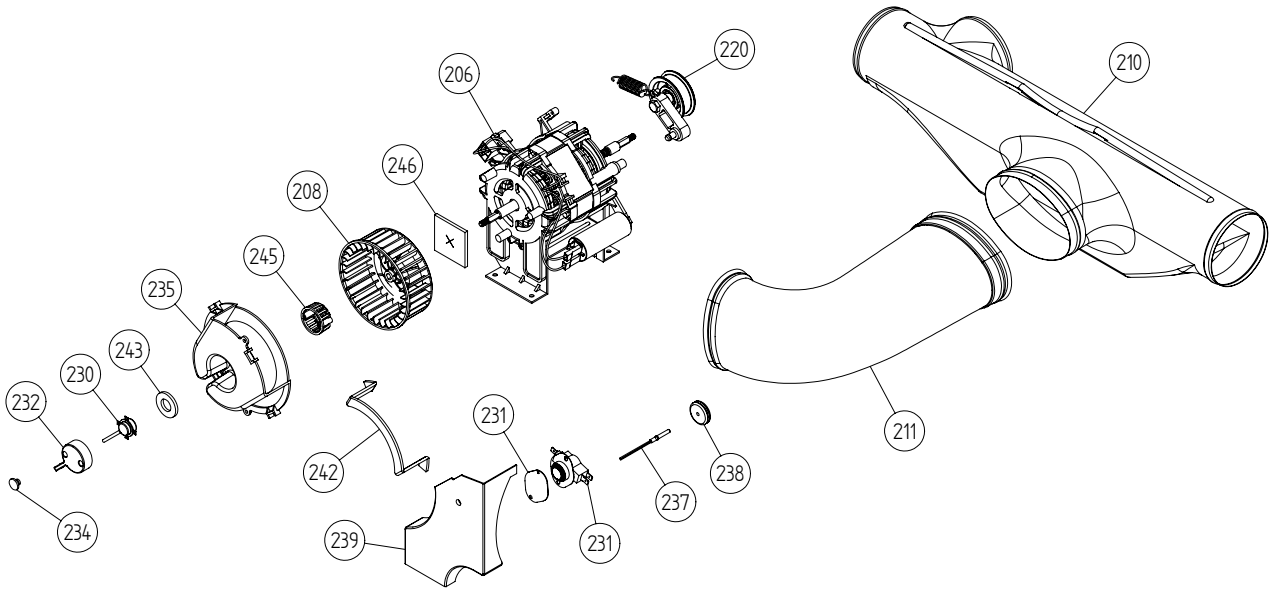

Lower session

ASKO, T731 US - White #10773120 (TD30US)

Pos	Spare part No.	Description	Qty	Comment
206	8061895	Motor Dryer 700s	1 Pcs	
206-a	8901969	Screw	4 Pcs	
206-b	8054268	Capacitor Dryer Motor 02/05	1 Pcs	
208	8055200	Blower Dryer Front All	1 Pcs	
208-a	8901192	Locking Nut WM 03/05	1 Pcs	
210	8052638	TTube w/o Recirc holes	1 Pcs	
211	8052639	Exhaust Canal Bend	1 Pcs	
220	8801214	TENSION ARM W.BALL BEARING	1 Pc's	
230	8061855	Humidity Sensor 760780	1 Pcs	
230-a	8902042	Screw Protective Cover Dryer	2 Pcs	
231	8050091	Cover Plate	1 Pcs	
231	8065306	THERMOSTAT 70	1 Pcs	
231-a	8902042	Screw Protective Cover Dryer	1 Pcs	
231-a	8900369	Screw T25	1 Pcs	
232	8061944	Guard Hum. Sensor	1 Pcs	
234	8061959	Plug Hum. Sensor	2 Pcs	
235	8061899	Fan Casing Lid T700	1 Pcs	
235	8076330-0	FAN CASING LID UL4	1 Pcs	
235-a	8902042	Screw Protective Cover Dryer	2 Pcs	
237	8061900	Thermistor 760780	1 Pcs	
238	8053050	GROMMET	1 Pcs	
239	8076948	PROTECTION FAN HOUSE ASM	1 Pc's	
239-a	8902042	Screw Protective Cover Dryer	1 Pcs	
242	8064184	SEALING COVER FAN HOUSE	1 Pcs	
243	8063897	SEALING HUMIDITY SENSOR	1 Pcs	
245	8061943	Guard for Humidity sen.	1 Pcs	
246	8058323	SHAFT SEAL DRYER	1 Pcs