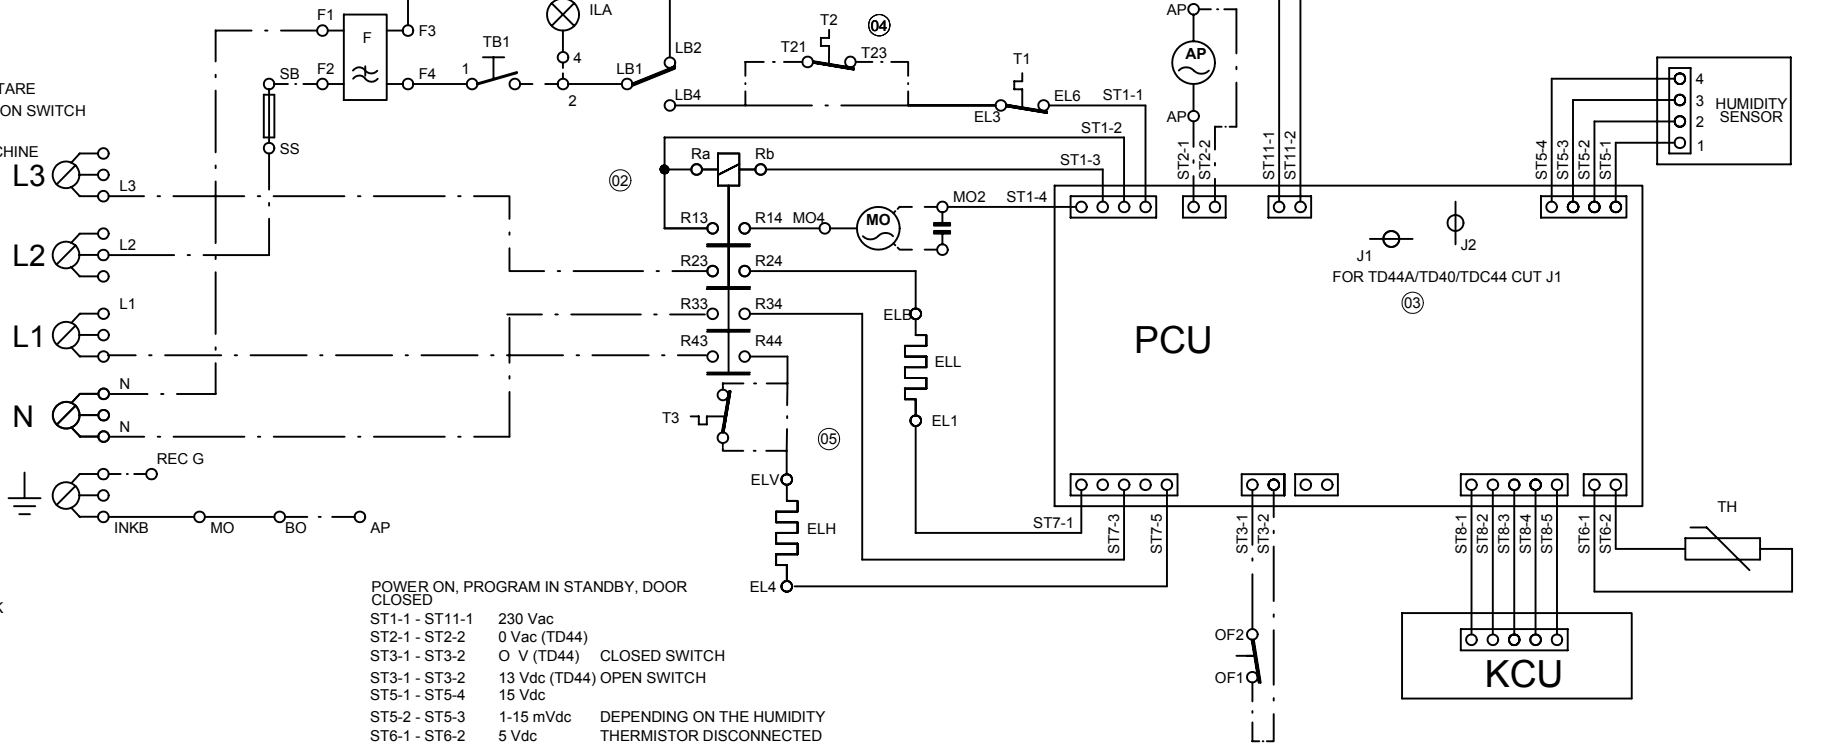

S:\UW\Wmd20\1_TryckunderlagiKopplingschema8061866 TD33_44, TDC33_4418061866-06ejskickad.dft , pesv , 2003-01-21 09:16:06

- ELL: VÄRMEELEMENT, LAG EFFEKT
  HEATER, LOW POWER
- ELH: VÄRMEELEMENT, HÖG EFFEKT
  HEATER, HIGH POWER
- T1: TERMOSTAT
  THERMOSTAT
- T2: TERMOSTAT
  THERMOSTAT
- T3: TERMOSTAT
  THERMOSTAT
- OF: ÖVERSVÄMMNINGSBRYTARE
  OVERFLOW PROTECTION SWITCH
- REC: UTTAG TVÄTTMASKIN
  OUTLET WASHING-MACHINE
- BO: BOTTEN
  BOTTOM
- ILA: INDIKERINGSLAMPA
  INDICATION LAMP
- R: RELÄ
  RELAY
- S: SÄKRING
  FUSE
- F: FILTER
  FILTER
- AP: AVLOPPSPUMP
  DRAIN PUMP
- MO: MOTOR
  MOTOR
- TH: THERMISTOR
  THERMISTOR
- BE: BELYSNING
  ILLUMINATION
- LB: LUCKBRYTARE
  DOOR SWITCH
- INKB: INKOPPLINGSPLINT
  LUCKBRYTARE
  LUCKBRYTARE
  MAIN TERMINAL BLOCK
  INKOPPLINGSPLINT

- TB: TRYCKBRYTARE
  PUSH BUTTON SWITCH
- PCU: PROGRAM KONTROLLENHET
  PROGRAM CONTROL UNIT
- KCU: KNAPPSATS MED DISPLAY
  KNAPPSATS MED DISPLAY
  USERS INTERFACE

--- INTERNAL CONNECTION
--- INTERN KOPPLING
- - - ALTERNATIVE WIRING
- - - ALTERNATIV KOPPLING

1. POWER ON, PROGRAM IN STANDBY, DOOR CLOSED
2. ST1-1 - ST11-1 230 Vac
   - ST2-1 - ST2-2 0 Vac (TD44)
   - ST3-1 - ST3-2 0 V (TD44) CLOSED SWITCH
   - ST3-1 - ST3-2 13 Vdc (TD44) OPEN SWITCH
   - ST5-1 - ST5-4 15 Vdc
   - ST5-2 - ST5-3 1-15 mVdc DEPENDING ON THE HUMIDITY
   - ST6-1 - ST6-2 5 Vdc THERMISTOR DISCONNECTED
   - ST7-1 - ST7-3 0 v
   - ST7-5 - ST7-3 0 v
   - ST8-1 - ST8-2 13 Vdc
   - ST8-3 DATA IN
   - ST8-4 CLOCK
   - ST8-5 DATA OUT

1. PROGRAM RUNNING,
2. ST1-1 - ST11-1 230 Vac
   - ST1-1 - ST1-3 230 Vac
   - ST1-1 - ST1-4 230 Vac
   - ST2-1 - ST2-2 230 Vac (TD44) 30 SECONDS EACH 4 MINUTES
   - ST3-1 - ST3-2 0 V (TD44) CLOSED SWITCH
   - ST3-1 - ST3-2 13 Vdc (TD44) OPEN SWITCH
   - ST5-1 - ST5-4 15 Vdc
   - ST5-2 - ST5-3 1-15 mVdc DEPENDING ON THE HUMIDITY
   - ST6-1 - ST6-2 5 Vdc THERMISTOR DISCONNECTED
   - ST7-1 - R24 230 Vac HEATER ON
   - ST7-5 - R44 230 Vac HEATER ON
   - ST8-1 - ST8-2 13 Vdc
   - ST8-3 DATA IN
   - ST8-4 CLOCK
   - ST8-5 DATA OUT