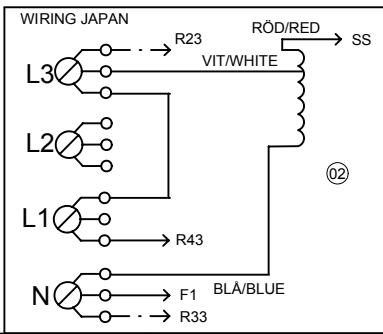

This document must not be copied without our written permission, and the contents thereof must not be imparted to a third party without the prior written permission of Askö Cylinda AB.

Rev ind	Revision	Appd	Year	Week
06	Added alt. solution without fuses Removed wiring without Neutral	PS	05	03
05	Additional thermostat added	PS	03	03
04	Additional thermostat added	SS	01	27
03	TD44A/TD40 was TD44, TD33/44	MS	01	22
02	Wiring Japan added, JS added, MO4 changed	PS	99	26
01	ST2-1 - ST2-2 was 230	HT	99	02

Pos.	Qty	Part No.	Name of item	Material
Material		Dens.Kg/dm3		Dimensions, Type, etc.
Scale		Gen.tolerance		Description(ENG)
Designed by		Gen.tol.Angle		Description(SE)
Released by		Iss by Dept | Year | Week		
		UT | 98 | 05		
ASKO CYLINDA				80 618 66 06
			Rev Ind	Replace
				8061866 rev:05
			Project