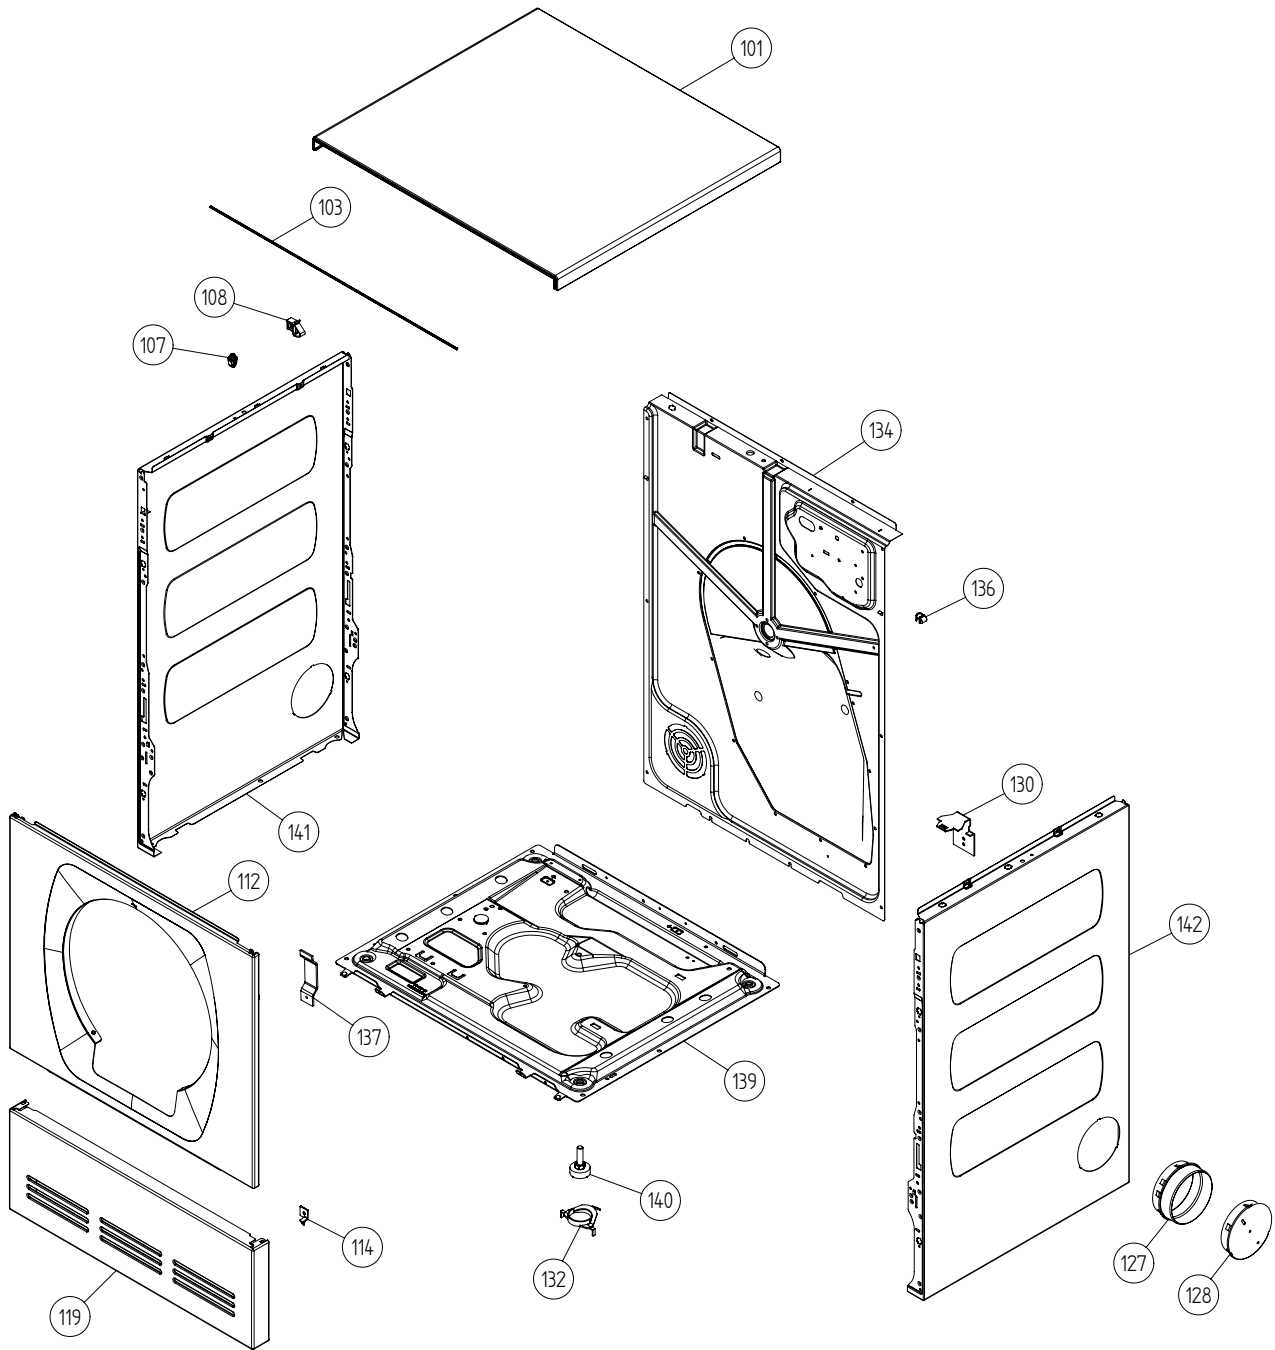

Outer casing

ASKO, T731 US - White #10773120 (TD30US)

Pos	Spare part No.	Description	Qty	Comment
101	8061817-0	Top White W600s T700s	1 Pcs	
101-a	8900338	Screw 20 Torx Self Tapping	3 Pcs	
101-b	8901413	Lock Washer laundry tops	2 Pcs	
103	8064062	Top Cover Strip	1 Pcs	
107	8061763	Clip Front Plate 600700s	2 Pcs	
108	8061916	CABLE HOLDER WMD20	2 Pcs	
112	8061847-0	Front Plate 700 Series	1 Pcs	
112-a	8900338	Screw 20 Torx Self Tapping	2 Pcs	
112-b	8901413	Lock Washer laundry tops	2 Pcs	
114	8064177	Hook Lower Pane	2 Pcs	
114-a	8900338	Screw 20 Torx Self Tapping	2 Pcs	
119	8801247-0	Lower Cover w/Holes	1 Pcs	
127	8052641	Collar Vent Exhaust TD	1 Pcs	
128	8052640-0-UL	LID EXHAUST CANAL WHITE UL4	2 Pcs	
130	8053980	STACKING Bracket ALL TDs Mus	2 Pcs	
132	8064114	Holders Dryer Feet Stacking	1 Pcs	
134	8064196	REAR PANEL OUTER PUNCHED	1 Pcs	
134-a	8900338	Screw 20 Torx Self Tapping	10 Pcs	
136	8061915	Cable Holder T700	1 Pcs	
139	8061618	BASE PAN WMD20	1 Pcs	
140	8059334	Leveling Leg Comp. WMD 20	4 Pcs	
141	8801175-0	Panels left side T700 T760	1 Pcs	
142	8801176-0	Panel R Side w/Hole T700	1 Pcs