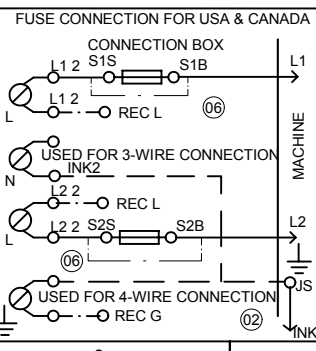

This document must not be copied without our written permission, and the contents thereof must not be imparted to a third party without the prior written permission of Askö Cylinda AB.

Rev ind	Revision	Appd	Year	Week
06	Added alt. solution without fuses Removed wiring without Neutral	PS	05	03
05	Additional thermostat added	PS	03	03
04	Additional thermostat added	SS	01	27
03	TD44A/TD40 was TD44, TD33/44	MS	01	22
02	Wiring Japan added, JS added, MO4 changed	PS	99	26
01	ST2-1 - ST2-2 was 230	HT	99	02

Pos.	Qty	Part No.	Name of item	Material
Material		Dens.Kg/dm3		Dimensions, Type, etc.
Scale		Gen.tolerance		Description(ENG)
Designed by		Gen.tol.Angle		Description(SE)
Released by		Iss by Dept | Year | Week		
		UT | 98 | 05		
ASKO CYLINDA				80 618 66 06
			Rev Ind	Replace
				8061866 rev:05
			Project