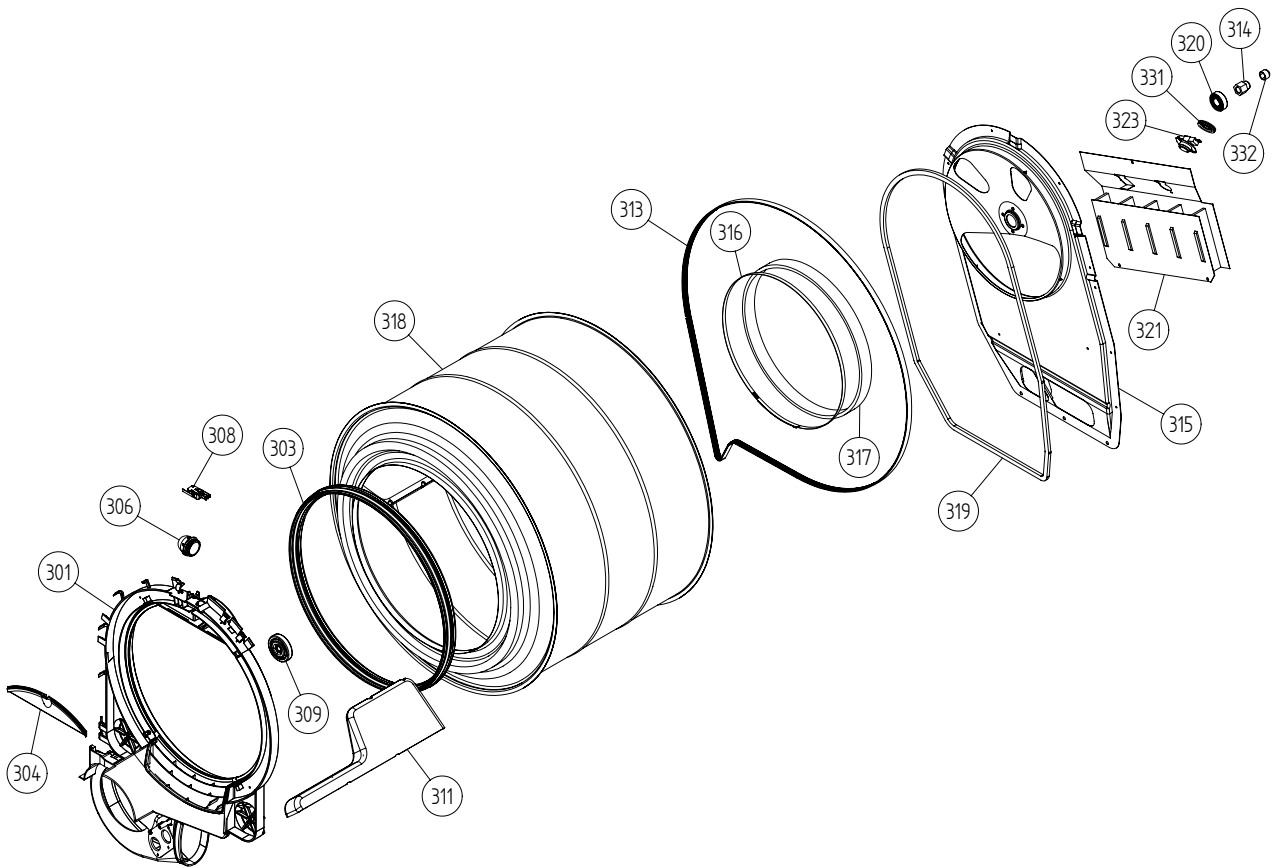

Cylinder and related parts

ASKO, T731 US - White #10773120 (TD30US)

Pos	Spare part No.	Description	Qty	Comment
301	8801216	Front frame compl. TD21	1 Pcs	
301-a	8902066	Screw	4 Pcs	
303	8061821	Front Felt Seal T700	1 Pcs	
304	8061932-49	Lamp housing lid grey TD21	1 Pcs	
306	8061887	Lamp Chimney	1 Pcs	
308	8053107	Micro Switch Dryer 03/05	1 Pcs	
309	8052622	Drum Roller Frt. TD	1 Pcs	
311	8052589	Paddle	2 Pcs	
311-a	8902099	Screw	5 Pcs	
313	8065710	Belt 700s	1 Pcs	
314	8052632	Bushing Rear Drum 03/05 TD	1 Pcs	
315	8061851	Rear Panel Inner T700	1 Pcs	
315-a	8900369	Screw T25	13 Pcs	
316	8055054	Real Seal Clamp	1 Pcs	
317	8052649	Felt Strip Rear	1 Pcs	
317	8064440	Felt sealing rear	1 Pcs	
318	8061800	Cylinder Dryer TD20 Comp.	1 Pcs	
319	8059712	Rubber Strip	1 Pcs	
320	8004439	Bearing Dryer Rear Panel All	1 Pcs	
321	8063808	Heater Element 2500 W700s	1 Pcs	
321-a	8900369	Screw T25	2 Pcs	
323	8008487	TStat Man. Reset TD	1 Pcs	
323	8064905	Atuo Reset TStat 175C / TDC	1 Pcs	
323-a	8900369	Screw T25	1 Pcs	
331	8052650	Diaphragm Overheat	1 Pcs	
332	8064151	CAP OF BOLT	1 Pcs	