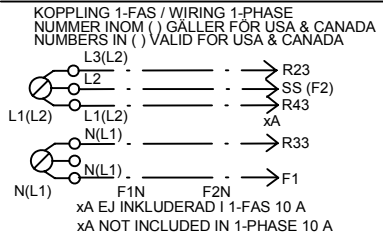

This document must not be copied without our written permission, and the contents thereof must not be imparted to a third party without the prior written permission of Askö Cylinda AB.

Rev ind	Revision	Appd	Year	Week
06	Added alt. solution without fuses Removed wiring without Neutral	PS	05	03
05	Additional thermostat added	PS	03	03
04	Additional thermostat added	SS	01	27
03	TD44A/TD40 was TD44, TD33/44	MS	01	22
02	Wiring Japan added, JS added, MO4 changed	PS	99	26
01	ST2-1 - ST2-2 was 230	HT	99	02

Pos.	Qty	Part No.	Name of item	Material
Material		Dens.Kg/dm3		Dimensions, Type, etc.
Scale		Gen.tolerance		Description(ENG)
Designed by		Gen.tol.Angle		Description(SE)
Released by		Iss by Dept | Year | Week		
		UT | 98 | 05		
ASKO CYLINDA				80 618 66 06
			Rev Ind	Replace
				8061866 rev:05
			Project