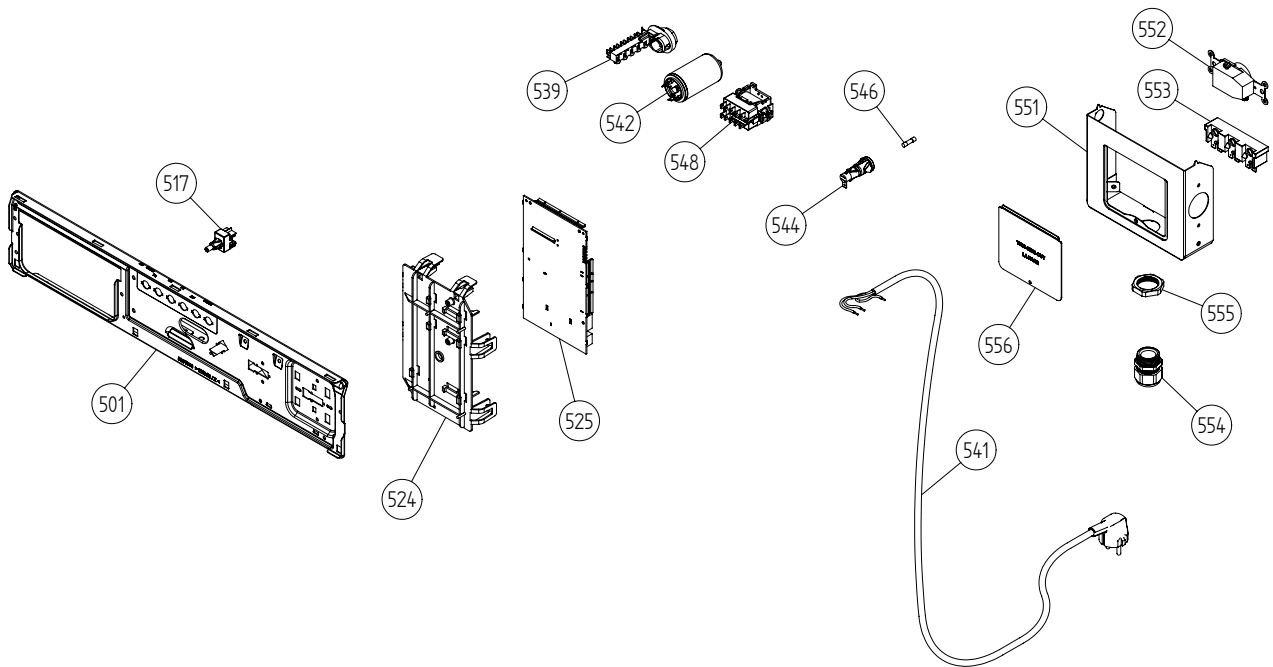

Cylinder and related parts

ASKO, T731 US - White #10773120 (TD30US)

Pos	Spare part No.	Description	Qty	Comment
301	8801216	Front frame compl. TD21	1 Pcs	
301-a	8902066	Screw	4 Pcs	
303	8061821	Front Felt Seal T700	1 Pcs	
304	8061932-49	Lamp housing lid grey TD21	1 Pcs	
306	8061887	Lamp Chimney	1 Pcs	
308	8053107	Micro Switch Dryer 03/05	1 Pcs	
309	8052622	Drum Roller Frt. TD	1 Pcs	
311	8052589	Paddle	2 Pcs	
311-a	8902099	Screw	5 Pcs	
313	8065710	Belt 700s	1 Pcs	
314	8052632	Bushing Rear Drum 03/05 TD	1 Pcs	
315	8061851	Rear Panel Inner T700	1 Pcs	
315-a	8900369	Screw T25	13 Pcs	
316	8055054	Real Seal Clamp	1 Pcs	
317	8052649	Felt Strip Rear	1 Pcs	
317	8064440	Felt sealing rear	1 Pcs	
318	8061800	Cylinder Dryer TD20 Comp.	1 Pcs	
319	8059712	Rubber Strip	1 Pcs	
320	8004439	Bearing Dryer Rear Panel All	1 Pcs	
321	8063808	Heater Element 2500 W700s	1 Pcs	
321-a	8900369	Screw T25	2 Pcs	
323	8008487	TStat Man. Reset TD	1 Pcs	
323	8064905	Atuo Reset TStat 175C / TDC	1 Pcs	
323-a	8900369	Screw T25	1 Pcs	
331	8052650	Diaphragm Overheat	1 Pcs	
332	8064151	CAP OF BOLT	1 Pcs	