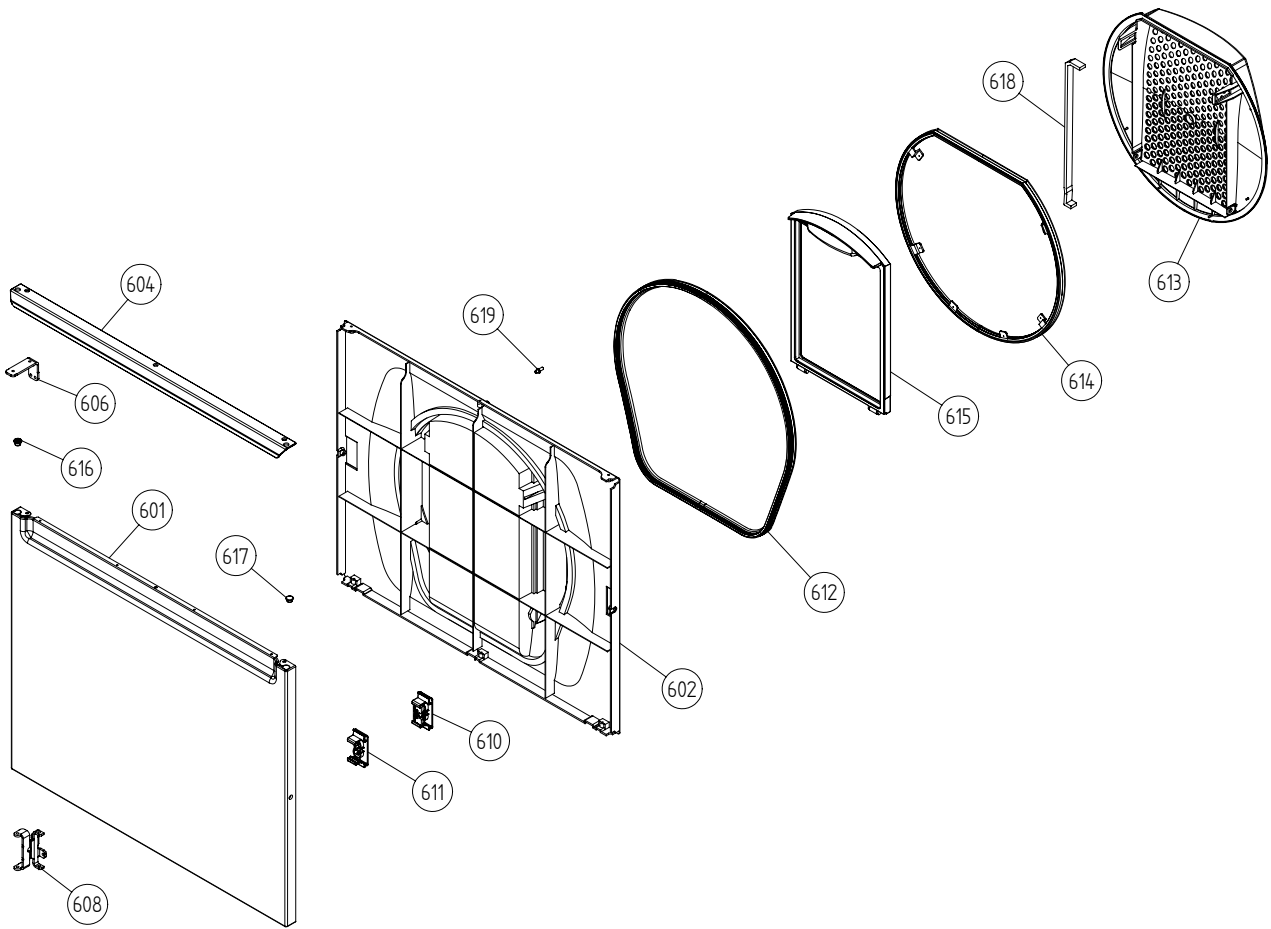

Outer door

ASKO, T731 US - White #10773120 (TD30US)

Pos	Spare part No.	Description	Qty	Comment
601	8061733-0	Outer Door 600/700 Series	1 Pcs	
602	8061810	Inner Door Dryer T700 Series	1 Pcs	
602-a	8902068	Screw	5 Pcs	
604	8061813-0	Door Handle T700	1 Pcs	
606	8061803-0	Hinge Pin Upper compl. 700s	1 Pcs	
606	8061805-0	hinge T711	1 Pcs	
606	8061805	SUB TO 80618050 hinge T711	1 Pcs	
606-a	8901097	Screw Terminal	2 Pcs	
606-b	8901619	Pop Rivet Det Comp	1 Pcs	
608	8061807-0	Lower Hinge Lower Compl.	1 Pcs	
608	8061806-0	hinge lower T711	1 Pcs	
608-a	8900338	Screw 20 Torx Self Tapping	2 Pcs	
608-b	8901097	Screw Terminal	1 Pcs	
610	8061878	Magnet Door T700s	1 Pcs	
611	8061886	Lock Holder T700 Series	0 Pcs	
612	8061815	Seal Dryer Door T700s	1 Pcs	
613	8065840	Filter Holder Compl.	1 Pcs	
614	8065274	Filter bracket T711	1 Pcs	
615	8061812	Double Lint filter 700s	1 Pcs	
616	8061865-0	Bushing Hinge Pin T700s	2 Pcs	
617	8061953-0	Door Plug T700s	1 Pcs	
618	8801250	Kit sealing strip/filter hold	1 Pcs	
619	8064240	Pin Door Switch Dryer	1 Pcs