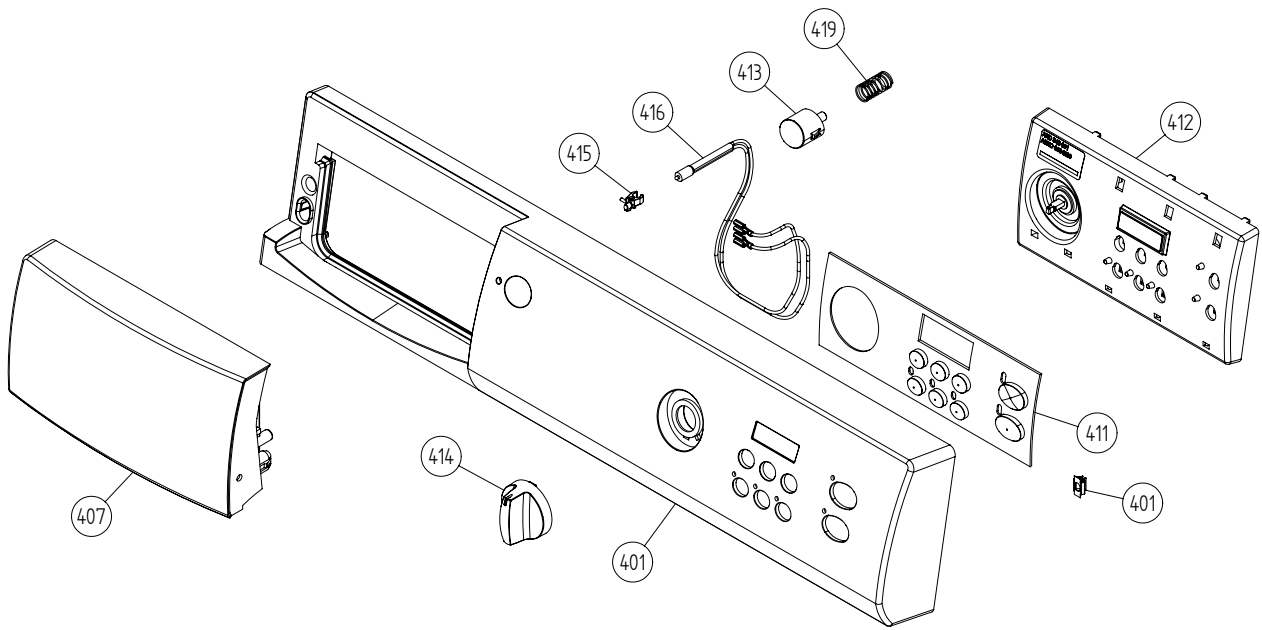

Control panel

ASKO, T731 US - White #10773120 (TD30US)

Pos	Spare part No.	Description	Qty	Comment
401	8076192-0-UL	T731 Control panel with grey A	1 Pcs	
401	8076555-0-UL	Control Panel T731	1 Pcs	
401-a	8901591	Clip/Panel 600700s	4 Pcs	
403	8064947	Program info label TD30 titani	1 Pcs	
403	8076558	LABEL PROG.INFO. TD30/40 US/CA	1 Pcs	
407	8061846-0-UL	Discontinued	0 Pcs	
411	8065653-0	Pushbuttons/ T731	1 Pcs	
412	8064260	Display Unit WM50 TD30/40	1 Pcs	
413	8061902-0	On/Off Button 600/700 Series	1 Pcs	
414	8064390-0	Knob WM50 TD30/40	1 Pcs	
415	8061822	Decor Lens 06 Laundry	1 Pcs	
416	8060478	Ind. Lamp 600s WM	1 Pcs	
419	8061857	Spring Main Switch WMD 20	1 Pcs	
490	8065662	INSTRUCT TD21 ENGLISH US/CA	1 Pcs	
490	8065663	INSTRUCTIONS TD21 FRENCH US/CA	1 Pcs	
490	8065664	INSTRUCT TD21 SPANISH US/CA	1 Pcs	
490	8076530	INSTRUCT. TD21 ENGLISH US/CA	1 Pcs	
490	8076531	INSTRUCTIONS TD21 FRENCH US/CA	1 Pcs	
490	8076532	INSTRUCT. TD21 SPANISH US/CA	1 Pcs	
490	8076812	INSTRUCT. TD21 ENGLISH US/CA	1 Pcs	
490	8076813	INSTRUCTIONS TD21 FRENCH US/CA	1 Pcs	
490	8076814	INSTRUCT. TD21 SPANISH US/CA	1 Pcs	
490	8065674	INSTRUCTIONS T731 ASKO US GB	1 Pcs	
490	8065675	INSTRUCTIONS T731 ASKO US FR	1 Pcs	
490	8065676	INSTRUCTIONS T731 ASKO US ES	1 Pcs