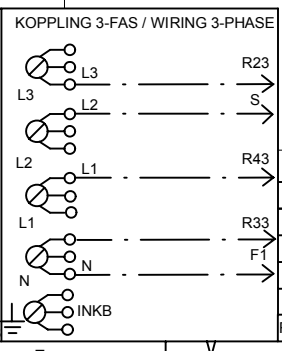

This document must not be copied without our written permission, and the contents thereof must not be imparted to a third party without the prior written permission of Askö Cylinda AB.

Rev ind	Revision	Appd	Year	Week
06	Added alt. solution without fuses Removed wiring without Neutral	PS	05	03
05	Additional thermostat added	PS	03	03
04	Additional thermostat added	SS	01	27
03	TD44A/TD40 was TD44, TD33/44	MS	01	22
02	Wiring Japan added, JS added, MO4 changed	PS	99	26
01	ST2-1 - ST2-2 was 230	HT	99	02

Pos.	Qty	Part No.	Name of item	Material
Material		Dens.Kg/dm3		Dimensions, Type, etc.
Scale		Gen.tolerance		Description(ENG)
Designed by		Gen.tol.Angle		Description(SE)
Released by		Iss by Dept | Year | Week		
		UT | 98 | 05		
ASKO CYLINDA				80 618 66 06
			Rev Ind	Replace
				8061866 rev:05
			Project