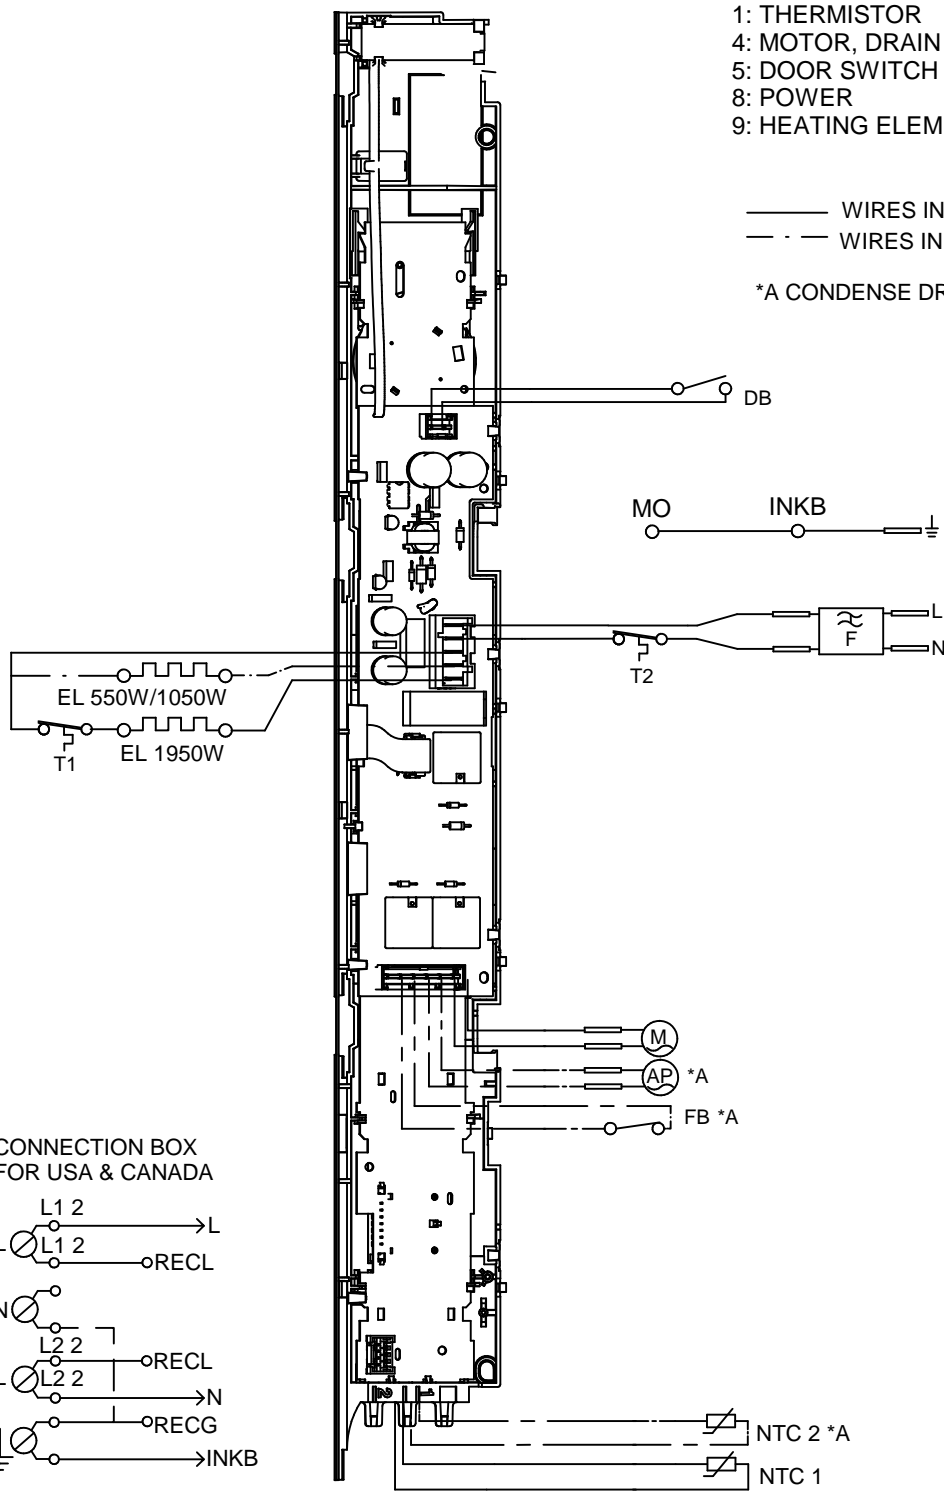

Outer Door

ASKO, T754 US - Titan (TD70.1)

Pos	Spare part No.	Description	Qty	Comment
601	8076033-81	OUTER DOOR	1 Pc's	
601-a	8900352	Screw RTS ST 4.2X13 FZB TORX/J	6 Pc's	
602	8082111-49	DOOR INNER PART	1 Pc's	
605	8077599-81	HINGE UPPER R	1 Pc's	
605-a	8900327	Screw 20 Torx Self Tapping	2 Pc's	
605-b	8901097	Screw Terminal	1 Pc's	
605-c	8061804	HINGE PIN	1 Pc's	
606	8079489-81	HINGE UPPER L	1 Pc's	
606-a	8900327	Screw 20 Torx Self Tapping	2 Pc's	
606-b	8901097	Screw Terminal	1 Pc's	
606-c	8061804	HINGE PIN	1 Pc's	
608	8076032-81	HINGE DOOR LOWER	1 Pc's	
608-a	8901097	Screw Terminal	2 Pc's	
608-b	8061804	HINGE PIN	1 Pc's	
610	8077485-49	LOCK CATCH	1 Pc's	
612	8087917	SEALING INNER DOOR	1 Pc's	
613	8083220-49	FILTER HOLDER GREY	1 Pc's	
614	8087916	SEALING FILTER HOLDER	1 Pc's	
616	8061865-81	Hinge Bearing 700 Series	2 Pc's	
617	8061953-81	Door Plug Titanium	1 Pc's	
619	8077488-49	DOOR PIN	1 Pc's	
622	8076079-49	COVER FOR LOCK/LOCK HOOK	1 Pc's	
622	8076079-81	COVER FOR LOCK/LOCK HOOK	1 Pc's	
635	8801511	LINT FILTER COMPL. TD70	1 Pc's	

CABLE POSITIONS

- 1: THERMISTOR
- 4: MOTOR, DRAIN PUMP, FLOAT SWITCH
- 5: DOOR SWITCH
- 8: POWER
- 9: HEATING ELEMENT

—— WIRES IN ALL MACHINES
 - - - WIRES IN SOME MACHINES

*A CONDENSE DRYER

RESISTA
 VALUES
 COMPON

 F: R
 NTC 1: T
 NTC 2: T
 AP: D
 EL: H
 EL: H
 EL: H
 EL: H
 MO: M
 T1: T
 T2: T
 FB: F
 DB: D

CONNECTION BOX FOR USA & CANADA

TOTAL RESET

TURN OFF POWER (S7)
 WAIT FOR AT LEAST 30 SECONDS
 HOLD STOP (S11)
 TURN ON POWER (S7)