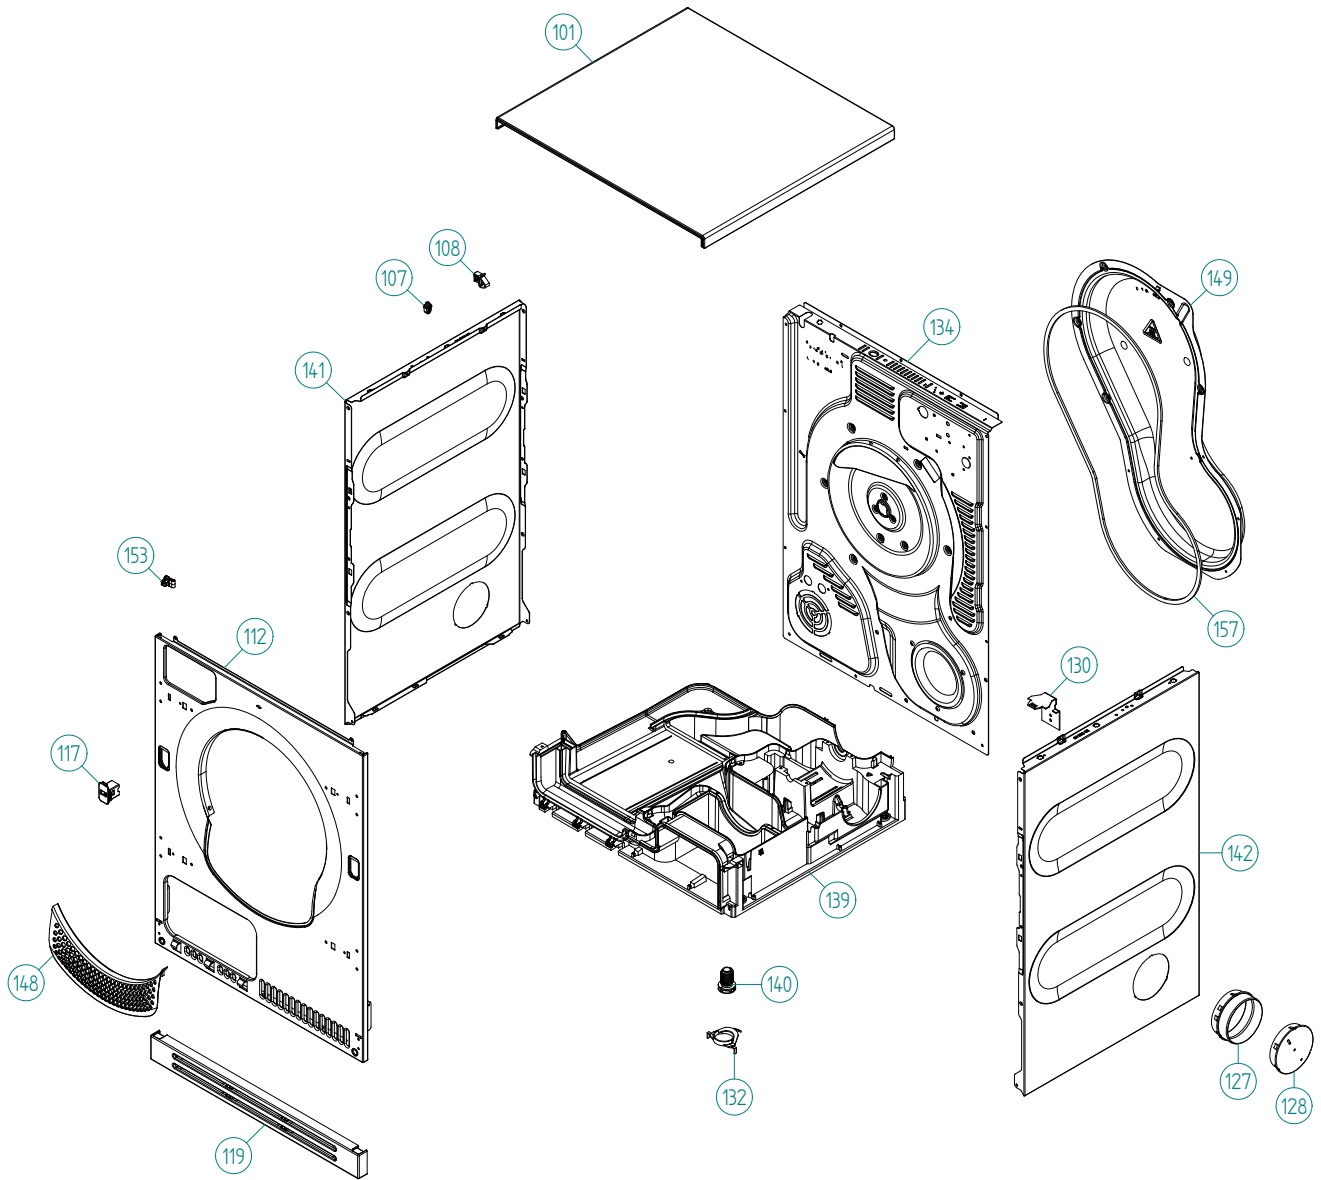

Outer Casing

ASKO, T754 US - Titan (TD70.1)

Pos	Spare part No.	Description	Qty	Comment
101	8061817-81	Top WM50 titanium	1 Pc's	
101-a	8902362	Screw 20 Torx Self Tapping	3 Pc's	
101-b	8901413	Lock Washer laundry tops	2 Pc's	
107	8061763	Clip Front Plate 600700s	3 Pc's	
108	8061916	CABLE HOLDER WMD20	2 Pc's	
112	8082109-81	FRONT PANEL TD70 GREY METALLIC	1 Pc's	
112-a	8902087	Screw Plastic Housing 20 Torx	2 Pc's	
112-b	8902362	SCREW RTK ST 4,2X9,5 FZB WAX.	1 Pc's	
117	8076077-81	LOCK PUSH/PUSH	1 Pc's	
119	8077511-81	Condenser Cover	1 Pc's	
127	8052641	Collar Vent Exhaust TD	1 Pc's	
128	8052640-81-UL	Exhaust lid titanium	2 Pc's	
130	8053980	Stacking Bracket All TDs	1 Pc's	
130-a	8900327	Screw 20 Torx Self Tapping	1 Pc's	
132	8064114	Pair, Holders, TD Feet/Stacking	1 Pc's	
134	8082112-D	REAR PANEL	1 Pc's	
134-a	8901971	SCREW C1-PTK 35X14 WN1453 T15	2 Pc's	
134-b	8902362	SCREW RTK ST 4,2X9,5 FZB WAX.	6 Pc's	
134-c	8902087	Screw Plastic Housing 20 Torx	3 Pc's	
139	8082103	BASE UL4	1 Pc's	
140	8082296	PLASTIC FOOT	4 Pc's	
141	8082134-B-81	SIDE PANEL GREY METALLIC	1 Pc's	
141-a	8902087	Screw Plastic Housing 20 Torx	1 Pc's	
142	8082134-A-81	SIDE PANEL GREY METALLIC	1 Pc's	
142-a	8902087	Screw Plastic Housing 20 Torx	1 Pc's	
148	8801540-49	Decor Cover Front Frame Kit TD70	1 Pc's	
149	8082113	PANEL REAR COVER	1 Pc's	
149-a	8902362	SCREW RTK ST 4,2X9,5 FZB WAX.	10 Pc's	
153	8083205	SNAP-IN BRACKET FRONT PANEL	4 Pc's	
157	8094101	SEALING STRIP W. ADHESIVE 5X9	2 Pc's	