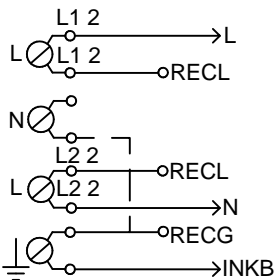

Outer Door

ASKO, T754 US - Titan (TD70.1)

Pos	Spare part No.	Description	Qty	Comment
601	8076033-81	OUTER DOOR	1 Pc's	
601-a	8900352	Screw RTS ST 4.2X13 FZB TORX/J	6 Pc's	
602	8082111-49	DOOR INNER PART	1 Pc's	
605	8077599-81	HINGE UPPER R	1 Pc's	
605-a	8900327	Screw 20 Torx Self Tapping	2 Pc's	
605-b	8901097	Screw Terminal	1 Pc's	
605-c	8061804	HINGE PIN	1 Pc's	
606	8079489-81	HINGE UPPER L	1 Pc's	
606-a	8900327	Screw 20 Torx Self Tapping	2 Pc's	
606-b	8901097	Screw Terminal	1 Pc's	
606-c	8061804	HINGE PIN	1 Pc's	
608	8076032-81	HINGE DOOR LOWER	1 Pc's	
608-a	8901097	Screw Terminal	2 Pc's	
608-b	8061804	HINGE PIN	1 Pc's	
610	8077485-49	LOCK CATCH	1 Pc's	
612	8087917	SEALING INNER DOOR	1 Pc's	
613	8083220-49	FILTER HOLDER GREY	1 Pc's	
614	8087916	SEALING FILTER HOLDER	1 Pc's	
616	8061865-81	Hinge Bearing 700 Series	2 Pc's	
617	8061953-81	Door Plug Titanium	1 Pc's	
619	8077488-49	DOOR PIN	1 Pc's	
622	8076079-49	COVER FOR LOCK/LOCK HOOK	1 Pc's	
622	8076079-81	COVER FOR LOCK/LOCK HOOK	1 Pc's	
635	8801511	LINT FILTER COMPL. TD70	1 Pc's	

CABLE POSITIONS

- 1: THERMISTOR
- 4: MOTOR, DRAIN PUMP, FLOAT SWITCH
- 5: DOOR SWITCH
- 8: POWER
- 9: HEATING ELEMENT

—— WIRES IN ALL MACHINES
 - - - WIRES IN SOME MACHINES

*A CONDENSE DRYER

RESISTA
 VALUES
 COMPON

 F: R
 NTC 1: T
 NTC 2: T
 AP: D
 EL: H
 EL: H
 EL: H
 EL: H
 MO: M
 T1: T
 T2: T
 FB: F
 DB: D

CONNECTION BOX FOR USA & CANADA

TOTAL RESET

TURN OFF POWER (S7)
 WAIT FOR AT LEAST 30 SECONDS
 HOLD STOP (S11)
 TURN ON POWER (S7)