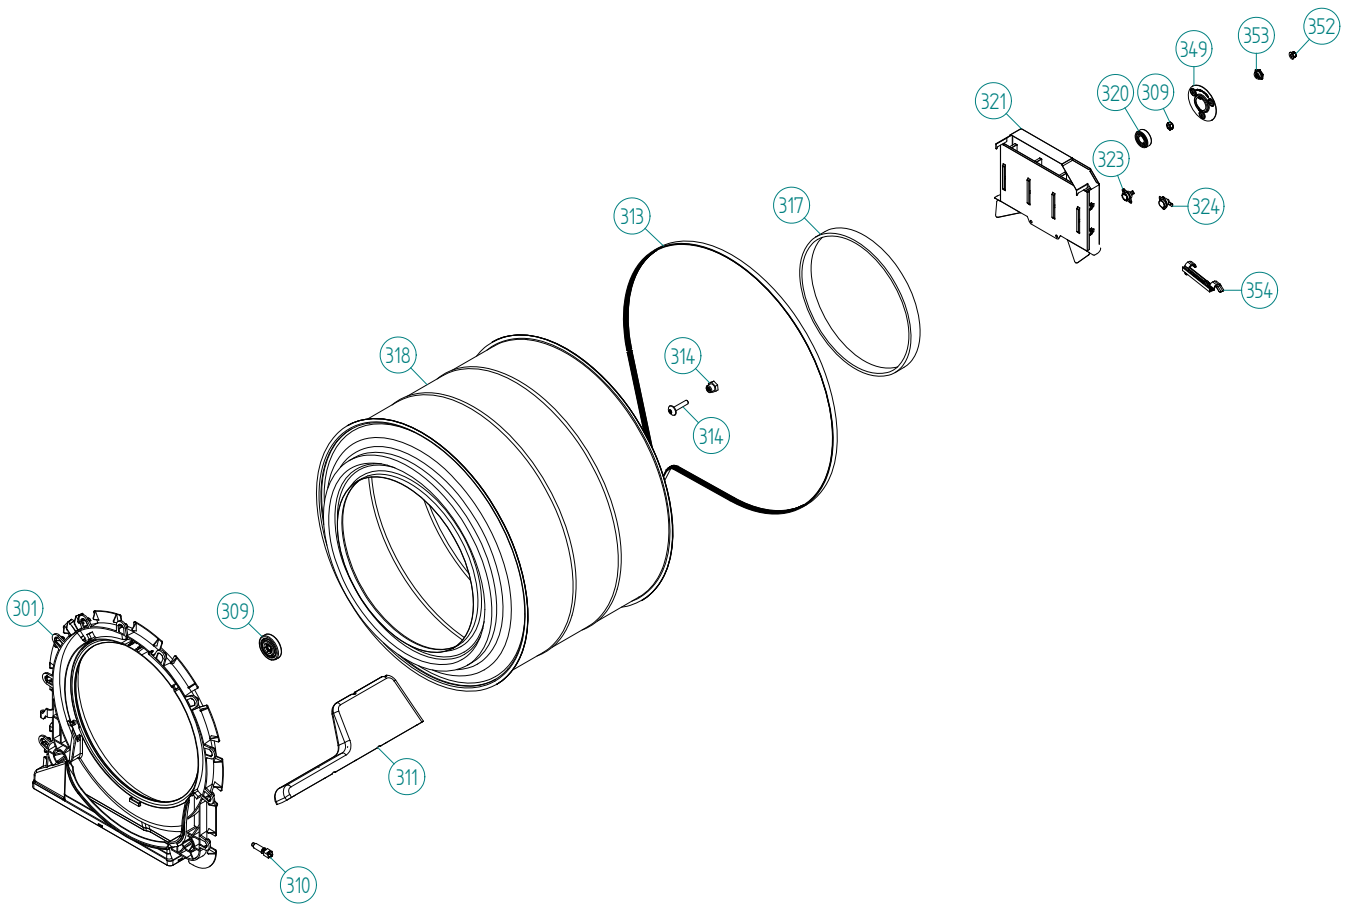

Lower session

ASKO, T754 US - Titan (TD70.1)

Pos	Spare part No.	Description	Qty	Comment
206	8083916	MOTOR 60HZ	1 Pc's	
206-a	8090314	CAPACITOR 60HZ	1 Pc's	
208	8083923	FAN WHEEL INTERNAL VENTED UL4	1 Pc's	
210	8083919	T-DUCT VENTED UL4	1 Pc's	
211	8083920	DUCT VENTED RIGHT UL4	1 Pc's	
213	8083918	Connection Vented	1 Pc's	
220	8091899	TENSION WHEEL EMBEDDED BEARING	1 Pc's	
256	8082454	ENGINE BEARING FITTING	1 Pc's	
256-a	8902087	Screw Plastic Housing 20 Torx	2 Pc's	
258	8082455	RUBBER DAMPER ENGINE BEARING	2 Pc's	
263	8082456	SLIDEER ENGINE BEARING	2 Pc's	
264	8088417	SEALING FRONT FRAME-COVER	1 Pc's	
269	8088416	SEALING FAN HOUSE	1 Pc's	
270	8082310	COVER INNER DUCT UL4	1 Pc's	
270-a	8902087	Screw Plastic Housing 20 Torx	2 Pc's	
271	8082161	BELT TENSIONER SPRING	1 Pc's	
272	8091071	SPACER SLEEVE	1 Pc's	