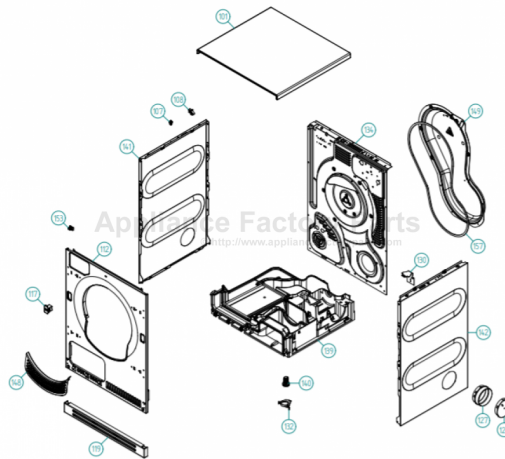

This Owner's Manual is provided and hosted by [Appliance Factory Parts](http://www.appliancefactoryparts.com).

ASKO T754 Owner's Manual

[Shop genuine replacement parts for ASKO T754](#)

[Find Your ASKO Dryer Parts - Select From 73 Models](#)

Lower session

ASKO, T754 US - Titan (TD70.1)

Pos	Spare part No.	Description	Qty	Comment
206	8083916	MOTOR 60HZ	1 Pc's	
206-a	8090314	CAPACITOR 60HZ	1 Pc's	
208	8083923	FAN WHEEL INTERNAL VENTED UL4	1 Pc's	
210	8083919	T-DUCT VENTED UL4	1 Pc's	
211	8083920	DUCT VENTED RIGHT UL4	1 Pc's	
213	8083918	Connection Vented	1 Pc's	
220	8091899	TENSION WHEEL EMBEDDED BEARING	1 Pc's	
256	8082454	ENGINE BEARING FITTING	1 Pc's	
256-a	8902087	Screw Plastic Housing 20 Torx	2 Pc's	
258	8082455	RUBBER DAMPER ENGINE BEARING	2 Pc's	
263	8082456	SLIDEER ENGINE BEARING	2 Pc's	
264	8088417	SEALING FRONT FRAME-COVER	1 Pc's	
269	8088416	SEALING FAN HOUSE	1 Pc's	
270	8082310	COVER INNER DUCT UL4	1 Pc's	
270-a	8902087	Screw Plastic Housing 20 Torx	2 Pc's	
271	8082161	BELT TENSIONER SPRING	1 Pc's	
272	8091071	SPACER SLEEVE	1 Pc's	