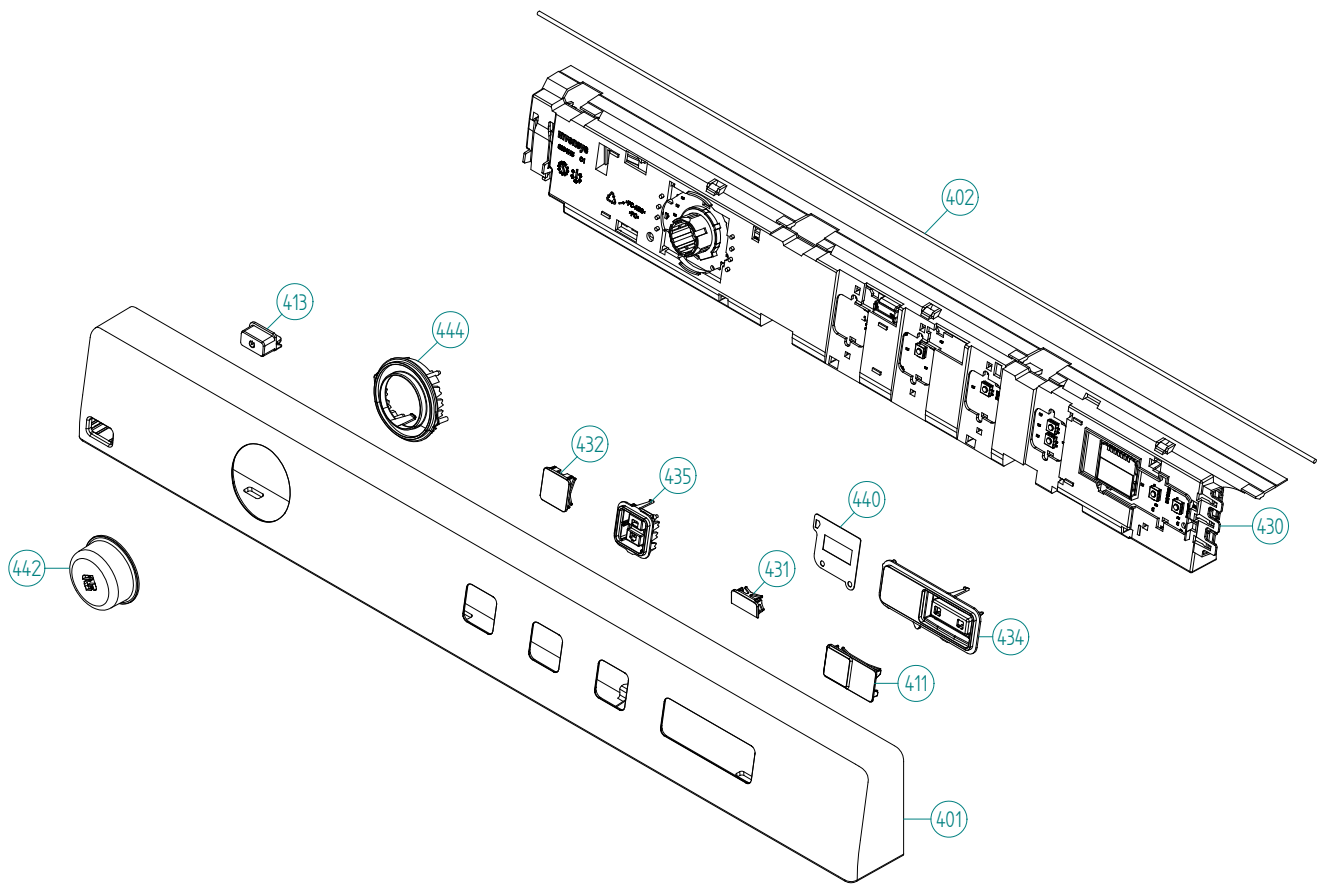

Control Panel

ASKO, T754 US - Titan (TD70.1)

Pos	Spare part No.	Description	Qty	Comment
401	8092837-81-UL	PANEL ASKO T754 US	1 Pc's	
402	8079749	Rubber Seal-Cntrl Panel to Brd	1 Pc's	
411	8091477-81	PUSHBUT. ST/ST PRINTED TD60.1	1 Pc's	
413	8081710-81	PUSHBU. MAINSWITCH WMD60.2 UL4	1 Pc's	
430	8801519	CONTROL UNIT COMPL. TD70.1 B	1 Pc's	
431	8083234-81	PUSHBUTT. OPTION 2 WMD60.1 UL4	2 Pc's	
432	8083233-81	PUSHBUTTON OPT.1 WMD60.1 UL4	2 Pc's	
434	8083238	LENS ST/ST DISP. WMD60.1 UL4	1 Pc's	
435	8083241	LENS OPTION WMD60.1 UL4	3 Pc's	
440	8083609	DECOR PLATE WMD60.1	1 Pc's	
442	8801433-81	KNOB COMPL. WMD60.1 TITANIUM	1 Pc's	
444	8083482	LENS JOGDIAL WMD60.1 UL4	1 Pc's