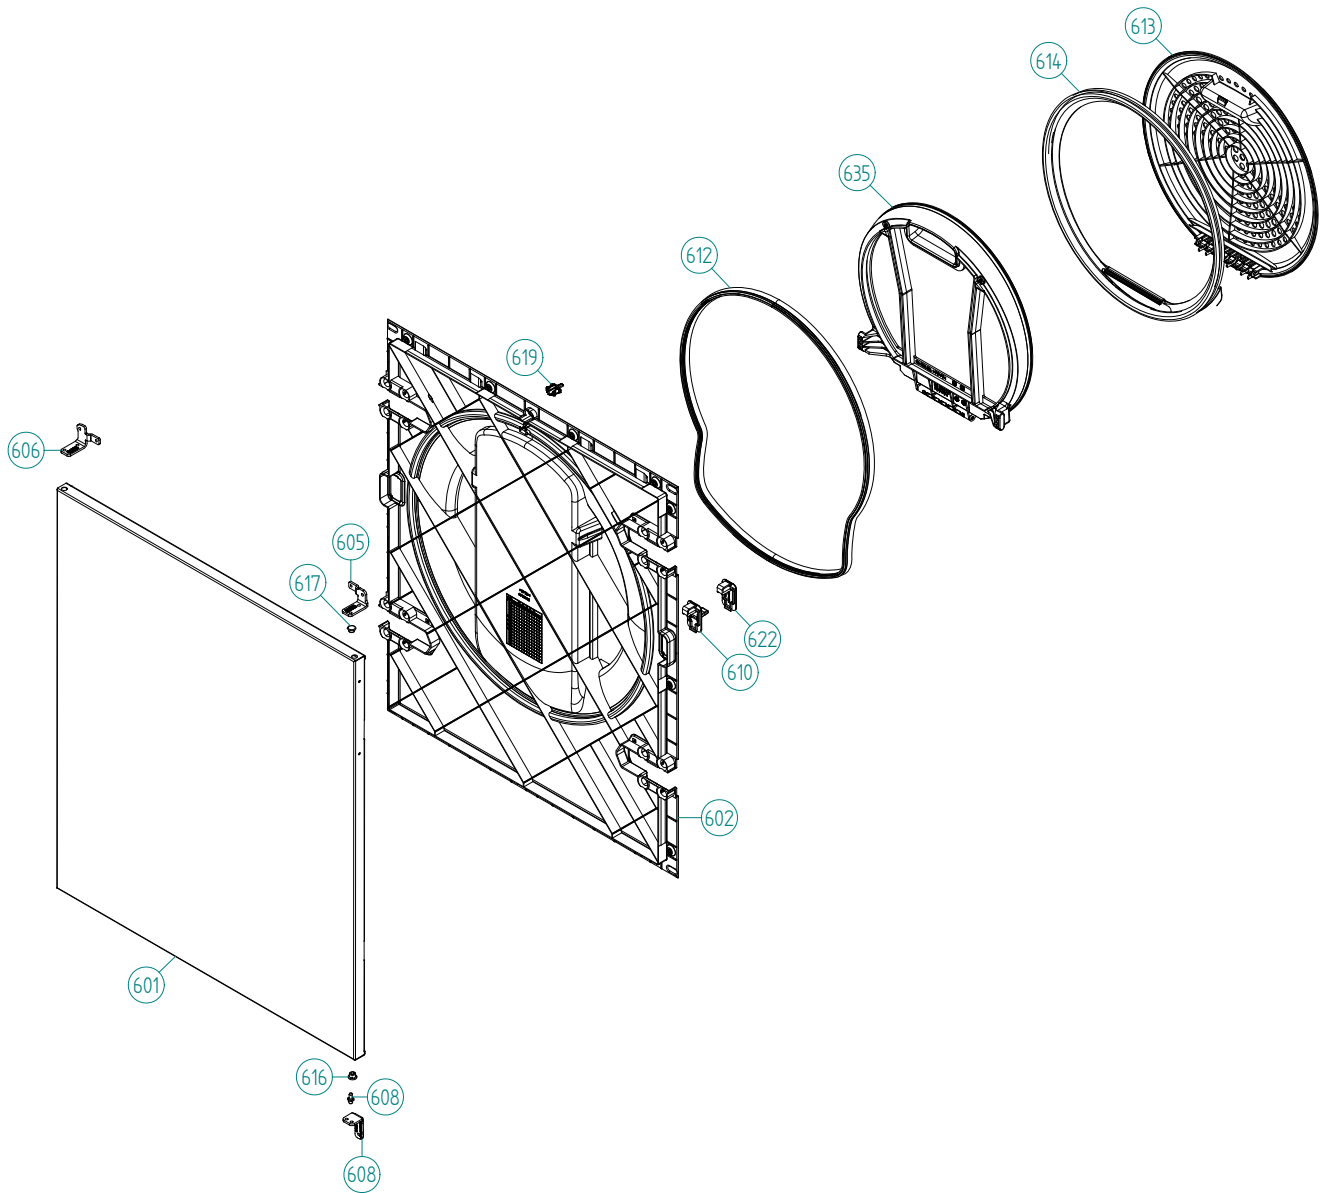

Outer Door

ASKO, T754 US - Titan (TD70.1)

Pos	Spare part No.	Description	Qty	Comment
601	8076033-81	OUTER DOOR	1 Pc's	
601-a	8900352	Screw RTS ST 4.2X13 FZB TORX/J	6 Pc's	
602	8082111-49	DOOR INNER PART	1 Pc's	
605	8077599-81	HINGE UPPER R	1 Pc's	
605-a	8900327	Screw 20 Torx Self Tapping	2 Pc's	
605-b	8901097	Screw Terminal	1 Pc's	
605-c	8061804	HINGE PIN	1 Pc's	
606	8079489-81	HINGE UPPER L	1 Pc's	
606-a	8900327	Screw 20 Torx Self Tapping	2 Pc's	
606-b	8901097	Screw Terminal	1 Pc's	
606-c	8061804	HINGE PIN	1 Pc's	
608	8076032-81	HINGE DOOR LOWER	1 Pc's	
608-a	8901097	Screw Terminal	2 Pc's	
608-b	8061804	HINGE PIN	1 Pc's	
610	8077485-49	LOCK CATCH	1 Pc's	
612	8087917	SEALING INNER DOOR	1 Pc's	
613	8083220-49	FILTER HOLDER GREY	1 Pc's	
614	8087916	SEALING FILTER HOLDER	1 Pc's	
616	8061865-81	Hinge Bearing 700 Series	2 Pc's	
617	8061953-81	Door Plug Titanium	1 Pc's	
619	8077488-49	DOOR PIN	1 Pc's	
622	8076079-49	COVER FOR LOCK/LOCK HOOK	1 Pc's	
622	8076079-81	COVER FOR LOCK/LOCK HOOK	1 Pc's	
635	8801511	LINT FILTER COMPL. TD70	1 Pc's