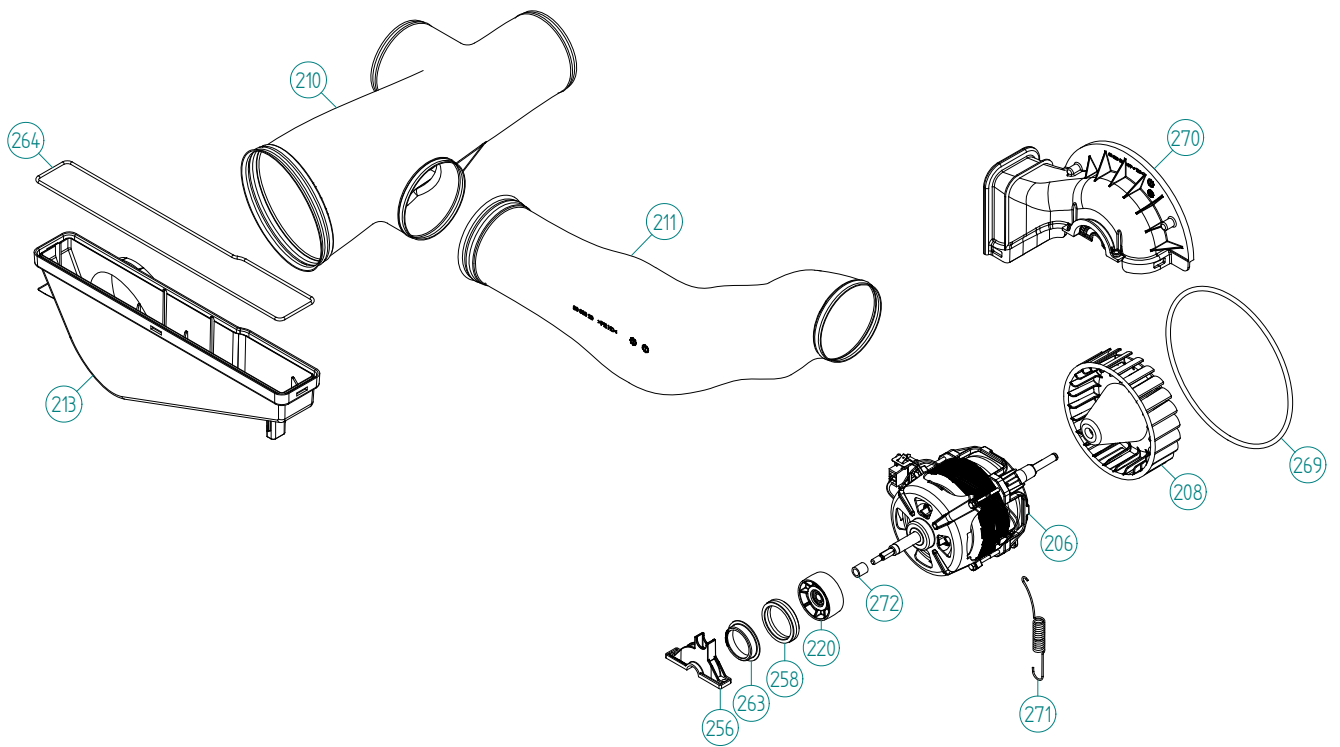

Lower session

ASKO, T754 US - Titan (TD70.1)

Pos	Spare part No.	Description	Qty	Comment
206	8083916	MOTOR 60HZ	1 Pc's	
206-a	8090314	CAPACITOR 60HZ	1 Pc's	
208	8083923	FAN WHEEL INTERNAL VENTED UL4	1 Pc's	
210	8083919	T-DUCT VENTED UL4	1 Pc's	
211	8083920	DUCT VENTED RIGHT UL4	1 Pc's	
213	8083918	Connection Vented	1 Pc's	
220	8091899	TENSION WHEEL EMBEDDED BEARING	1 Pc's	
256	8082454	ENGINE BEARING FITTING	1 Pc's	
256-a	8902087	Screw Plastic Housing 20 Torx	2 Pc's	
258	8082455	RUBBER DAMPER ENGINE BEARING	2 Pc's	
263	8082456	SLIDEER ENGINE BEARING	2 Pc's	
264	8088417	SEALING FRONT FRAME-COVER	1 Pc's	
269	8088416	SEALING FAN HOUSE	1 Pc's	
270	8082310	COVER INNER DUCT UL4	1 Pc's	
270-a	8902087	Screw Plastic Housing 20 Torx	2 Pc's	
271	8082161	BELT TENSIONER SPRING	1 Pc's	
272	8091071	SPACER SLEEVE	1 Pc's	