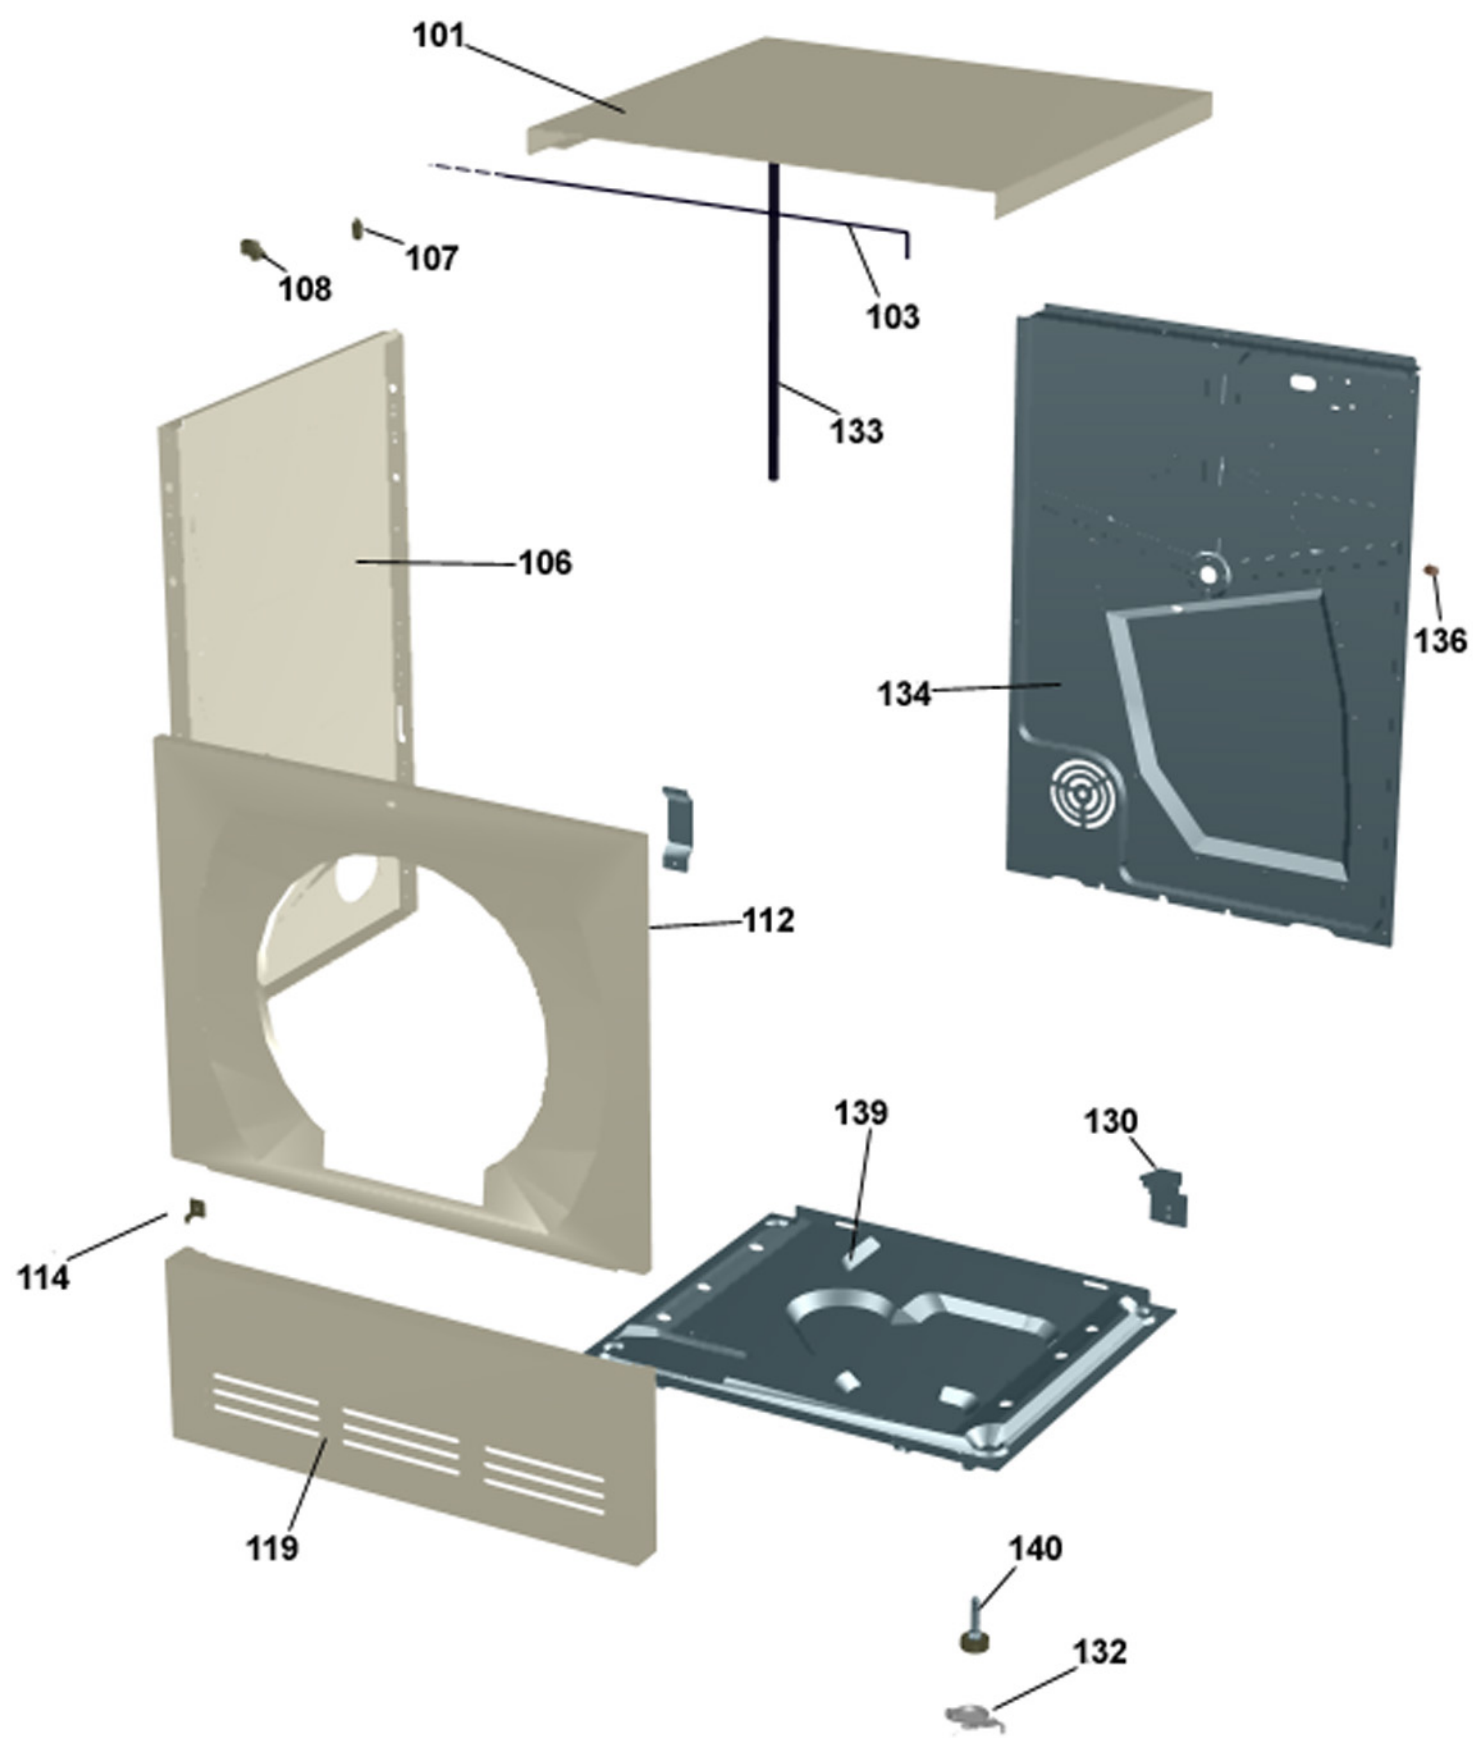

Outer casing

ASKO, T780 US - Stainless (TD44US)

Pos	Spare part No.	Description	Qty	Comment
101	8061817-95	TOP COVER STAINLESS	1 Pcs	
101-a	8900338	SCREW RTK ST 42X95 FZB T20	3 Pcs	
101-b	8901413	LOCK WASHER AZ 43 GALV	2 Pcs	
103	8064062	STRIP TOP COVER WMD20 UL4	1 Pcs	
106	8801174-95	SIDE PLATE COMPL WM20	2 Pcs	
107	8061763	GUIDE FRONT PLATE/TOP COVER	2 Pcs	
108	8061916	CABLE HOLDER WMD20 UL4	2 Pcs	
112	8061847-95	FRONT PLATE TD20 STAINLESS	1 Pcs	
112-a	8900338	SCREW RTK ST 42X95 FZB T20	2 Pcs	
112-b	8901413	LOCK WASHER AZ 43 GALV	2 Pcs	
114	8064177	HOOK LOWER PANEL UL4	2 Pcs	
114-a	8900338	SCREW RTK ST 42X95 FZB T20	2 Pcs	
119	8801247-95	LOWER COVER COMPLWCLIPS TD20	1 Pcs	
130	8053980	TIP GUARD SURFACE CONDITIONED	2 Pcs	
132	8064114	CUP SELF ADHESIVEIN BAG(2pcs)	1 Pcs	
133	8054733	RUBBER HOSE 9X13X2000	1 Pcs	
134	8061829	REAR PANEL OUTER TD20	1 Pcs	
134-a	8900338	SCREW RTK ST 42X95 FZB T20	10 Pcs	
136	8061915	CABLE HOLDER TD20	1 Pcs	
137	8063852	HOLDING PLATE MAGNET LOCK	1 Pcs	
137-a	8901619	POP-RIVET AL/ST 4X10	2 Pcs	
139	8061618	BOTTOM WMD20	1 Pcs	
140	8059334	RUBBER FOOT D35xM10 INC NUT	4 Pcs	

Control panel

ASKO, T780 US - Stainless (TD44US)

Pos	Spare part No.	Description	Qty	Comment
401	8063459-69-UL	PANEL WHANDLE T780 ASKO	1 Pcs	
401-a	8901591	BINDING CLIP SCO 5740	4 Pcs	
404	8061941	WATERTANK TD20 UL4	1 Pcs	
407	8061846-69-UL	HANDLE PANEL MECH WMD20	0 Pcs	
411	8061864-33	PUSHBUTTONS TD33/44	1 Pcs	
412	8063875	DISPLAYUNIT Replby 8064273UL4	1 Pcs	
413	8061902-69	PUSHBUTTON MAINSWITCH WMD20	1 Pcs	
415	8061822	DECOR LENS	1 Pcs	
416	8060478	INDLAMP (UL-RECONICED) UL4	1 Pcs	
419	8061857	SPRING MAIN SWITCH WMD20	1 Pcs	
490	8063857	INSTR GENERAL TD20 US/CA	1 Pcs	