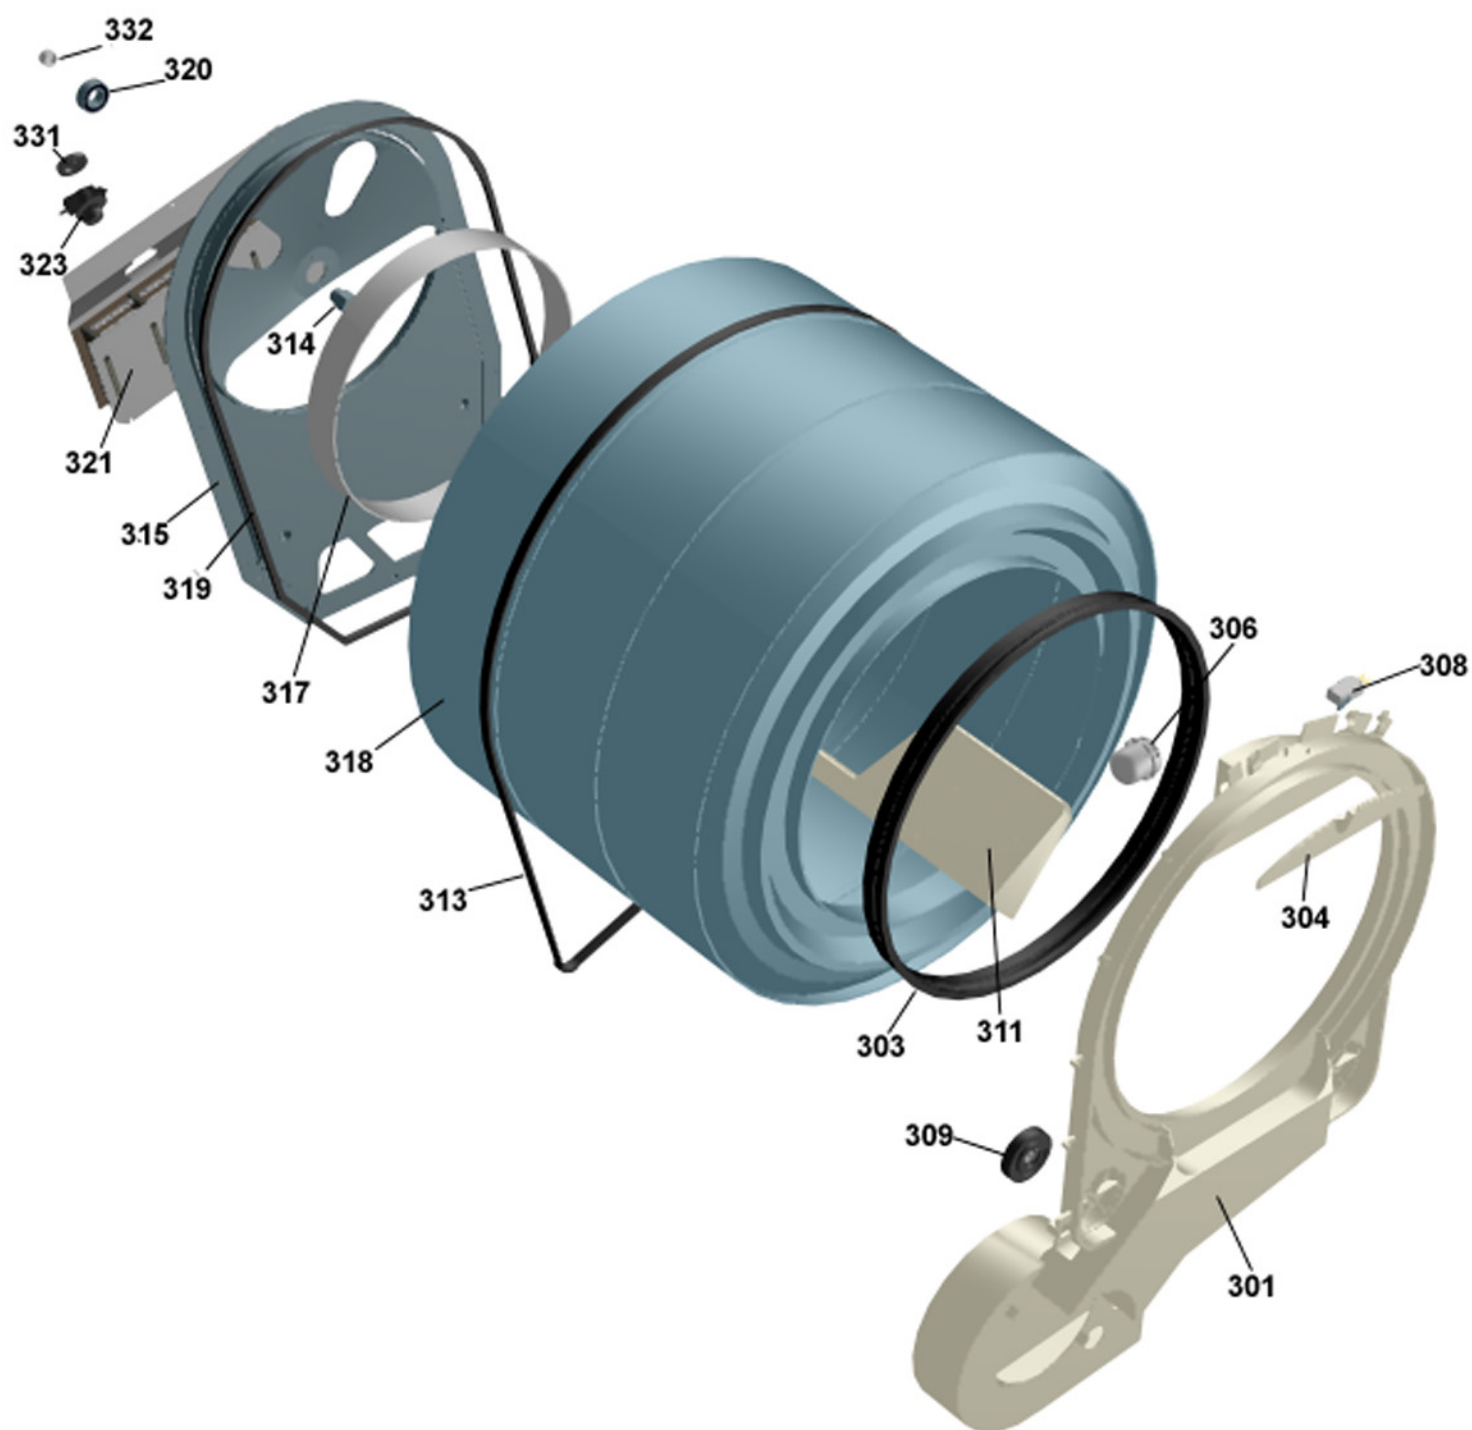

Control panel

ASKO, T780 US - Stainless (TD44US)

Pos	Spare part No.	Description	Qty	Comment
401	8063459-69-UL	PANEL WHANDLE T780 ASKO	1 Pcs	
401-a	8901591	BINDING CLIP SCO 5740	4 Pcs	
404	8061941	WATERTANK TD20 UL4	1 Pcs	
407	8061846-69-UL	HANDLE PANEL MECH WMD20	0 Pcs	
411	8061864-33	PUSHBUTTONS TD33/44	1 Pcs	
412	8063875	DISPLAYUNIT Replby 8064273UL4	1 Pcs	
413	8061902-69	PUSHBUTTON MAINSWITCH WMD20	1 Pcs	
415	8061822	DECOR LENS	1 Pcs	
416	8060478	INDLAMP (UL-RECONICED) UL4	1 Pcs	
419	8061857	SPRING MAIN SWITCH WMD20	1 Pcs	
490	8063857	INSTR GENERAL TD20 US/CA	1 Pcs	

Outer door

ASKO, T780 US - Stainless (TD44US)

Pos	Spare part No.	Description	Qty	Comment
601	8061733-95	DOOR OUTER PART SS WMD20	1 Pcs	
602	8061810	DOOR INNER	1 Pcs	
602-a	8902068	SCREW PTK 40X14 WN1453 PF FZB	5 Pcs	
604	8061813-86	HANDLE DOOR BLACK	1 Pcs	
610	8063893	MAGNET LOCK SS COMPL	1 Pcs	
611	8061886	HOLDER MAGNET LOCK TD20	1 Pcs	
612	8061815	DOOR SEAL OUTER	1 Pcs	
613	8061811	Repl by 8065840	1 Pcs	
615	8061812	DOUBLE FLUFF FILTER	1 Pcs	
616	8061865-33	HINGE BEARING BLACK TD20	2 Pcs	
617	8061953-33	PLUG DOOR BLACK TD20	1 Pcs	