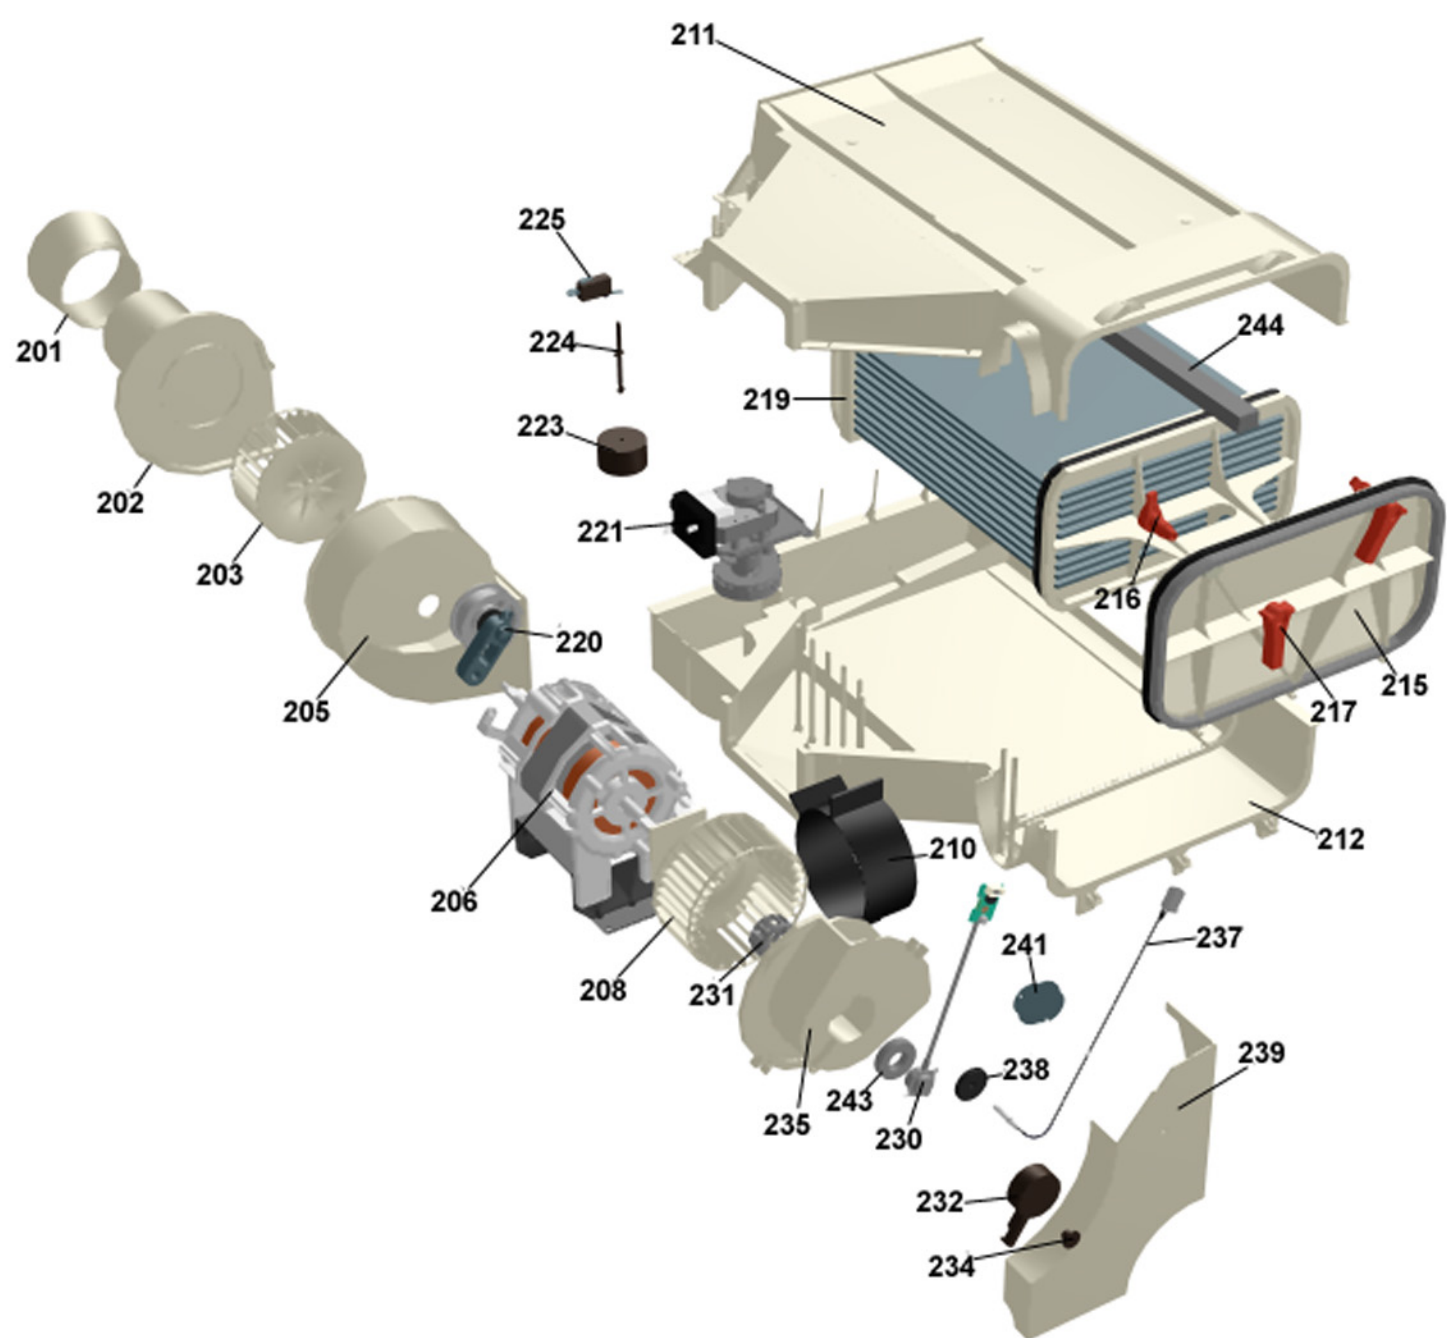

Spare Parts Catalogue

Dryers \ 700 Series
Type: TD44US
Model: T780 US Stainless

Prod. No: 10778011
December 22nd 2004

AM Appliances Group

P.O. Box 851805 • Richardson • TX 75085-1805
789 N. Grove Road • Suite 103 • Richardson • TX 75081

Outer casing

ASKO, T780 US - Stainless (TD44US)

Pos	Spare part No.	Description	Qty	Comment
101	8061817-95	TOP COVER STAINLESS	1 Pcs	
101-a	8900338	SCREW RTK ST 42X95 FZB T20	3 Pcs	
101-b	8901413	LOCK WASHER AZ 43 GALV	2 Pcs	
103	8064062	STRIP TOP COVER WMD20 UL4	1 Pcs	
106	8801174-95	SIDE PLATE COMPL WM20	2 Pcs	
107	8061763	GUIDE FRONT PLATE/TOP COVER	2 Pcs	
108	8061916	CABLE HOLDER WMD20 UL4	2 Pcs	
112	8061847-95	FRONT PLATE TD20 STAINLESS	1 Pcs	
112-a	8900338	SCREW RTK ST 42X95 FZB T20	2 Pcs	
112-b	8901413	LOCK WASHER AZ 43 GALV	2 Pcs	
114	8064177	HOOK LOWER PANEL UL4	2 Pcs	
114-a	8900338	SCREW RTK ST 42X95 FZB T20	2 Pcs	
119	8801247-95	LOWER COVER COMPLWCLIPS TD20	1 Pcs	
130	8053980	TIP GUARD SURFACE CONDITIONED	2 Pcs	
132	8064114	CUP SELF ADHESIVEIN BAG(2pcs)	1 Pcs	
133	8054733	RUBBER HOSE 9X13X2000	1 Pcs	
134	8061829	REAR PANEL OUTER TD20	1 Pcs	
134-a	8900338	SCREW RTK ST 42X95 FZB T20	10 Pcs	
136	8061915	CABLE HOLDER TD20	1 Pcs	
137	8063852	HOLDING PLATE MAGNET LOCK	1 Pcs	
137-a	8901619	POP-RIVET AL/ST 4X10	2 Pcs	
139	8061618	BOTTOM WMD20	1 Pcs	
140	8059334	RUBBER FOOT D35xM10 INC NUT	4 Pcs	

Control panel

ASKO, T780 US - Stainless (TD44US)

Pos	Spare part No.	Description	Qty	Comment
401	8063459-69-UL	PANEL WHANDLE T780 ASKO	1 Pcs	
401-a	8901591	BINDING CLIP SCO 5740	4 Pcs	
404	8061941	WATERTANK TD20 UL4	1 Pcs	
407	8061846-69-UL	HANDLE PANEL MECH WMD20	0 Pcs	
411	8061864-33	PUSHBUTTONS TD33/44	1 Pcs	
412	8063875	DISPLAYUNIT Replby 8064273UL4	1 Pcs	
413	8061902-69	PUSHBUTTON MAINSWITCH WMD20	1 Pcs	
415	8061822	DECOR LENS	1 Pcs	
416	8060478	INDLAMP (UL-RECONICED) UL4	1 Pcs	
419	8061857	SPRING MAIN SWITCH WMD20	1 Pcs	
490	8063857	INSTR GENERAL TD20 US/CA	1 Pcs	