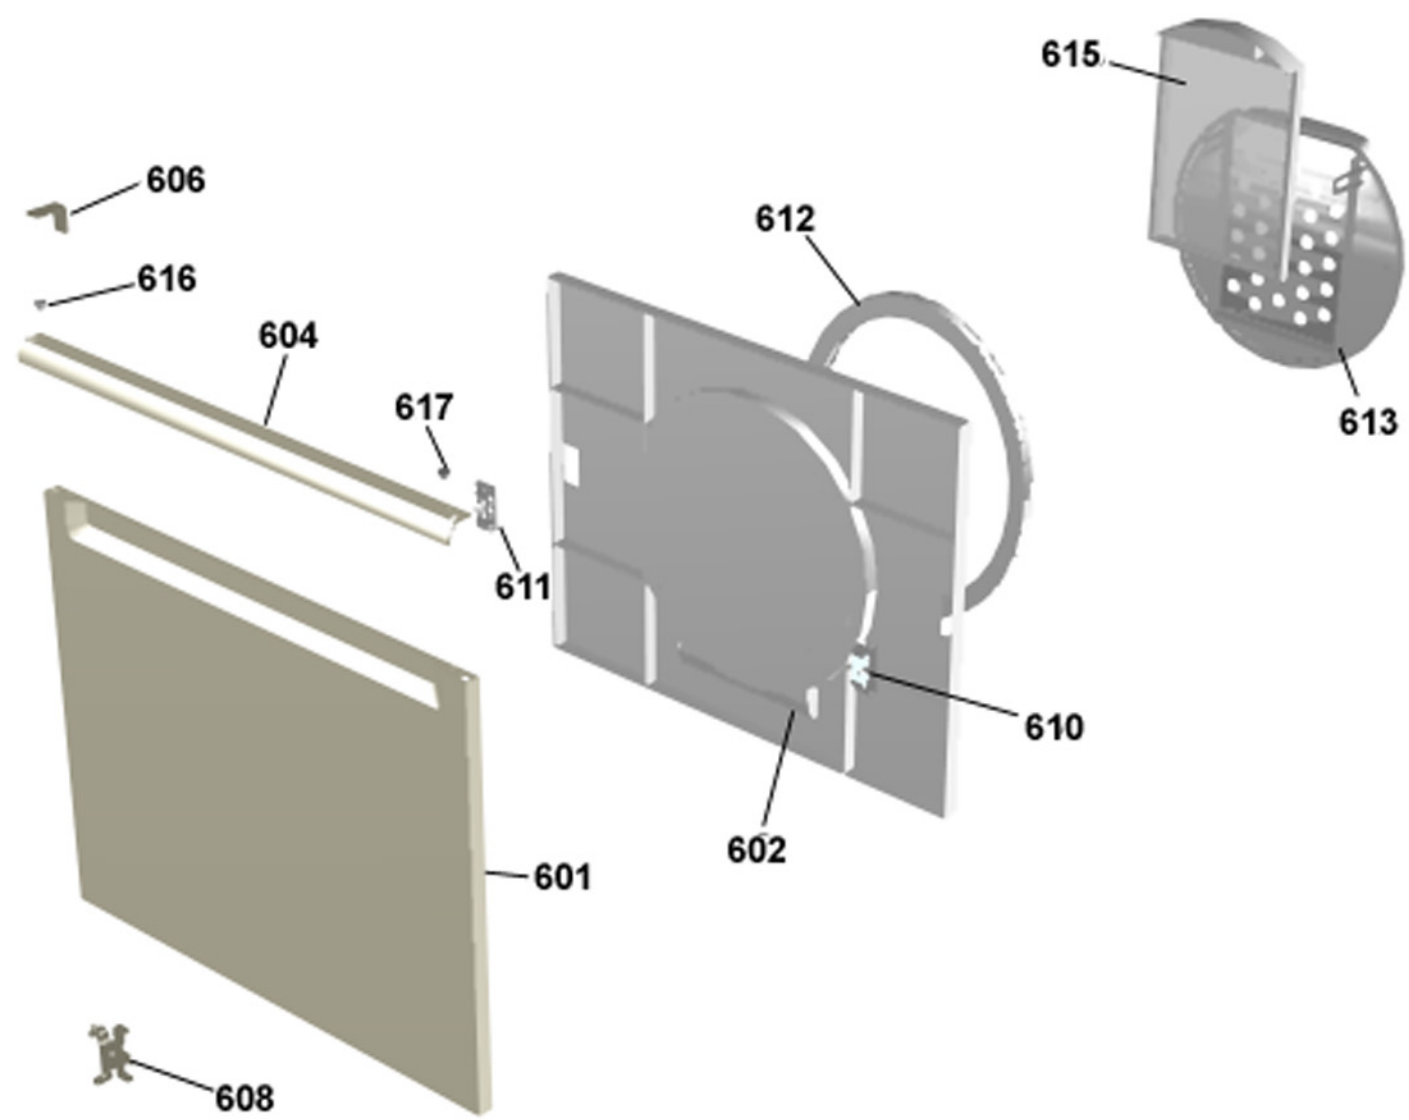

Outer door

ASKO, T780 US - Stainless (TD44US)

Pos	Spare part No.	Description	Qty	Comment
601	8061733-95	DOOR OUTER PART SS WMD20	1 Pcs	
602	8061810	DOOR INNER	1 Pcs	
602-a	8902068	SCREW PTK 40X14 WN1453 PF FZB	5 Pcs	
604	8061813-86	HANDLE DOOR BLACK	1 Pcs	
610	8063893	MAGNET LOCK SS COMPL	1 Pcs	
611	8061886	HOLDER MAGNET LOCK TD20	1 Pcs	
612	8061815	DOOR SEAL OUTER	1 Pcs	
613	8061811	Repl by 8065840	1 Pcs	
615	8061812	DOUBLE FLUFF FILTER	1 Pcs	
616	8061865-33	HINGE BEARING BLACK TD20	2 Pcs	
617	8061953-33	PLUG DOOR BLACK TD20	1 Pcs