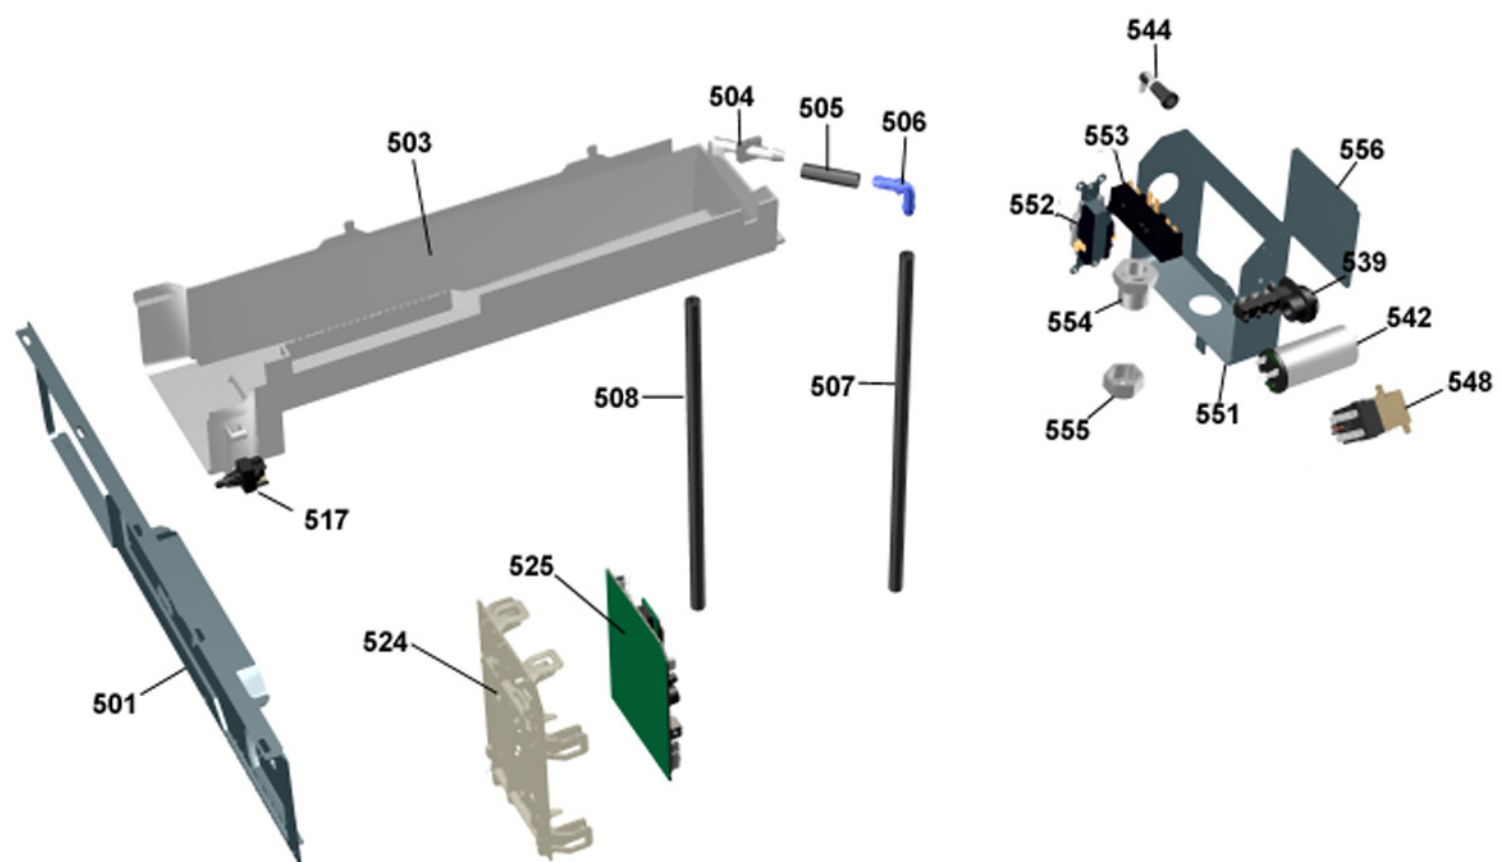

Upper session

ASKO, T780 US - Stainless (TD44US)

Pos	Spare part No.	Description	Qty	Comment
501	8061690	BEAM FRONT WMD20	1 Pcs	
501-a	8900338	SCREW RTK ST 42X95 FZB T20	2 Pcs	
501-b	8901413	LOCK WASHER AZ 43 GALV	2 Pcs	
501-c	8902087	SCREW PTK 40X14 WN1452 FZB T20	2 Pcs	
503	8061880	HOUSING WATERTANK DRYER TD20	1 Pcs	
503-a	8902087	SCREW PTK 40X14 WN1452 FZB T20	2 Pcs	
504	8053077	NOZZLE	1 Pcs	
505	8057431	RUBBER HOSE 9X13X360	1 Pcs	
506	8054072	NIPPLE WATER HOSE	1 Pcs	
507	8054732	RUBBER HOSE 9X13X900	1 Pcs	
508	8053881	RUBBER HOSE 10X15X730	1 Pcs	
517	8061875	PUSHBUTTONSW 2-POLE CLOS	1 Pcs	
524	8061921	HOLDER PROGCONTROLLER WMD20	1 Pcs	
525	8061856	CONTROL UNIT TD33/44 UL4	1 Pcs	
529	8086600-1	CABLE HARNESS TD33/44	1 Pcs	
539	8061660	TERMINAL BLOCK 5-POLE	1 Pcs	
539-a	8901097	SCREW MRT-TT 4X12 FZB T20	1 Pcs	
542	8058558	RADIOINTERFSUPP FILTER	1 Pcs	
542-a	8901168	NUT Replby 8901155	1 Pcs	
542-b	8901419	LOCK WASHER AZ 84 GALV	1 Pcs	
544	8065573	FUSE HOLDER GREY 15A US/CA	2 Pcs	
544-a	8058140	FUSE 15AT 63X32	2 Pcs	
544-b	8055725	FUSE HOLDER INSERT STI	2 Pcs	
544-c	8054613	FUSE HOLDER HTB38	2 Pcs	
548	8064179	CONTACTOR 4S 50/60HZ	1 Pcs	
551	8901097	SCREW MRT-TT 4X12 FZB T20	1 Pcs	
551-a	8065734	EL. BOX USA TD21	1 Pcs	
552	8061033	RECEPTACLE 2-POL 3-WIRE 20/250	1 Pcs	
553	8061891	TERMINAL BLOCK DRYER US	1 Pcs	
554	8060462	GROMMET PG21	1 Pcs	
555	8060463	LOCK NUT PG21	1 Pcs	
556	8063756	LID ELBOX USA	1 Pcs	
556-a	8901097	SCREW MRT-TT 4X12 FZB T20	1 Pcs