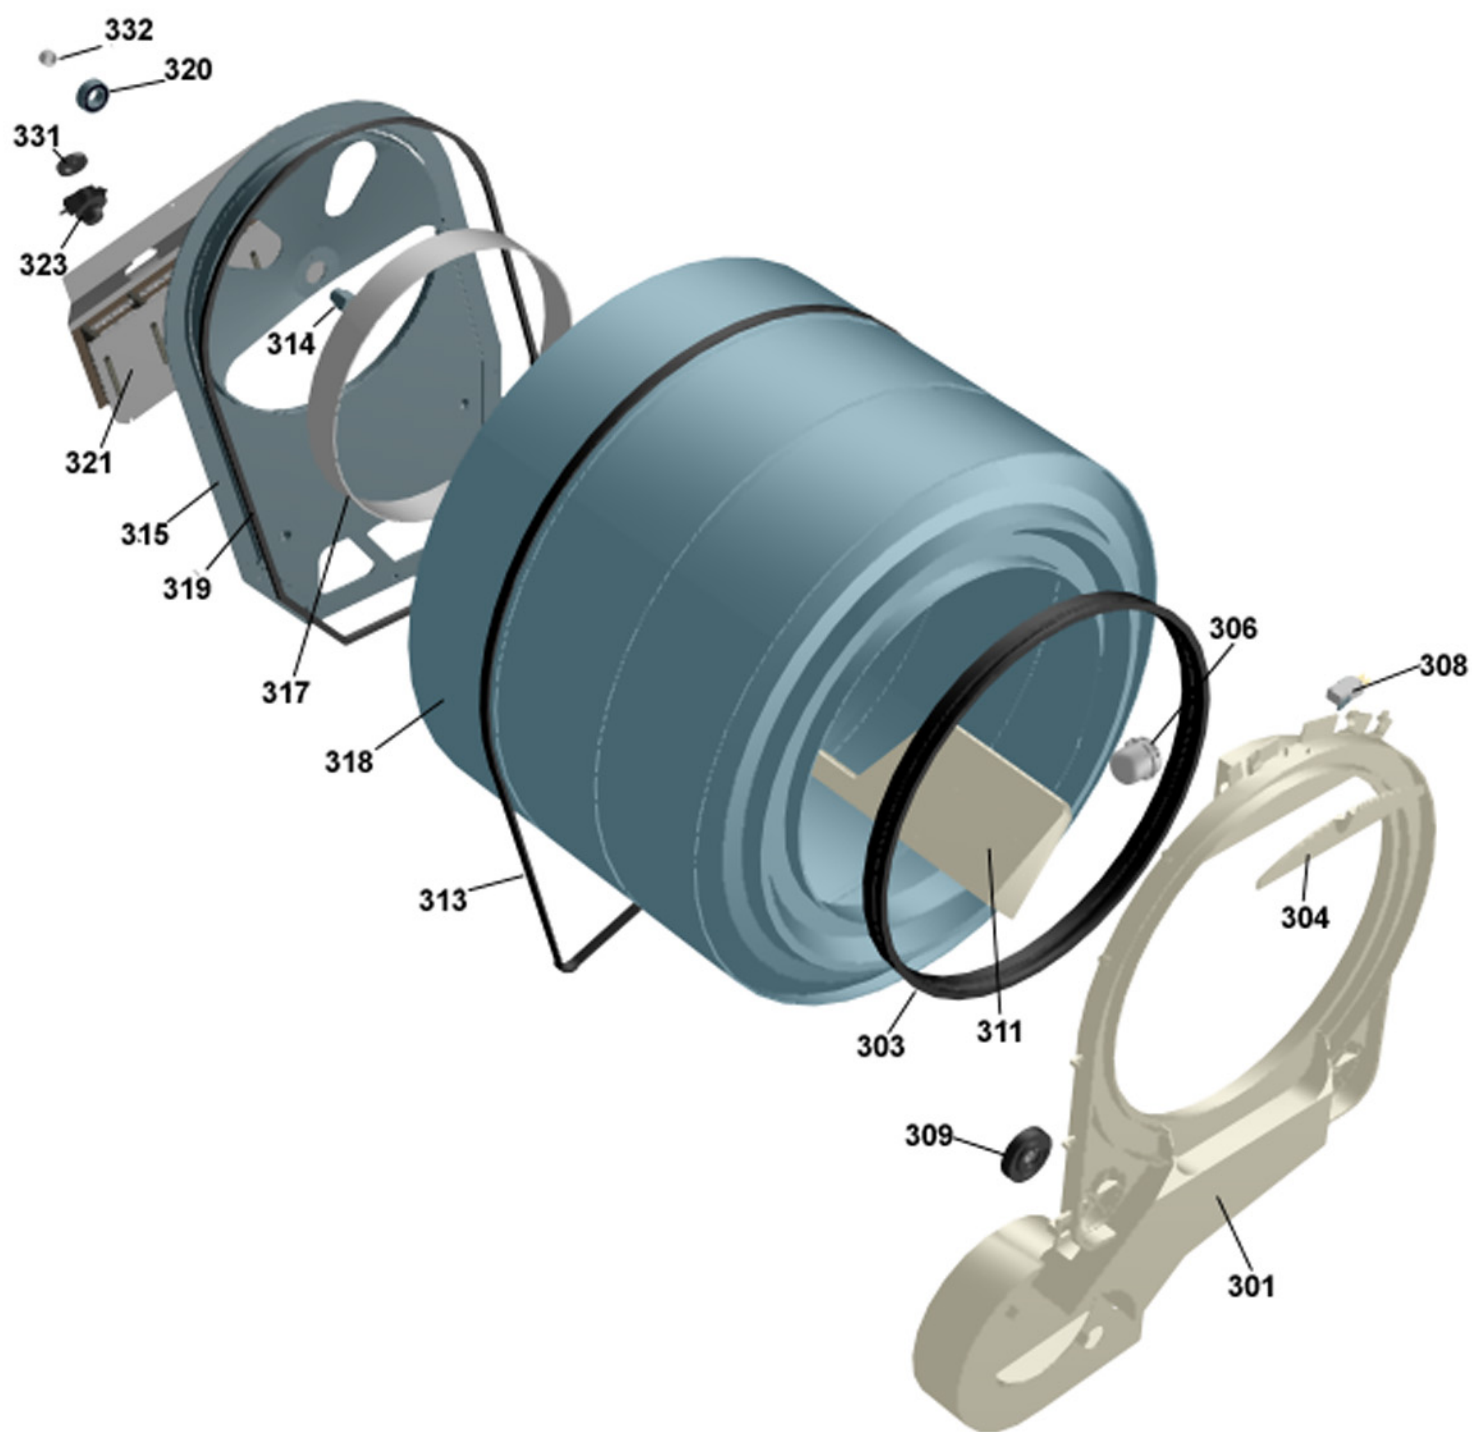

Outer door

ASKO, T780 US - White (TD44US)

Pos	Spare part No.	Description	Qty	Comment
601	8061733-0	DOOR OUTER PART WHITE WMD20	1 Pcs	
602	8061810	DOOR INNER	1 Pcs	
602-a	8902068	SCREW PTK 40X14 WN1453 PF FZB	5 Pcs	
604	8061813-0	HANDLE DOOR WHITE TD20	1 Pcs	
606	8061803-0	HINGE UPPER COMPLETE WHITE	1 Pcs	
606-a	8901097	SCREW MRT-TT 4X12 FZB T20	2 Pcs	
606-b	8901619	POP-RIVET AL/ST 4X10	1 Pcs	
608	8061807-0	HINGE LOWER COMPL WHITE	1 Pcs	
608-a	8900338	SCREW RTK ST 42X95 FZB T20	2 Pcs	
608-b	8901097	SCREW MRT-TT 4X12 FZB T20	1 Pcs	
610	8061878	MAGNET LOCK COMPL	1 Pcs	
611	8061886	HOLDER MAGNET LOCK TD20	1 Pcs	
612	8061815	DOOR SEAL OUTER	1 Pcs	
613	8061811	Repl by 8065840	1 Pcs	
615	8061812	DOUBLE FLUFF FILTER	1 Pcs	
616	8061865-0	HINGE BEARING WHITE TD20	2 Pcs	
617	8061953-0	PLUG DOOR WHITE TD20	1 Pcs	

Cylinder and related parts

ASKO, T780 US - White (TD44US)

Pos	Spare part No.	Description	Qty	Comment
301	8801216	FRONT FRAME COMPL TD20/21	1 Pcs	
301-a	8902066	SCREW A2-PTK 35X14 WN1453 PF	4 Pcs	
303	8061821	FELT SEAL FRONT	1 Pcs	
304	8061932	LAMPHOUSING LID WHITE TD20	1 Pcs	
306	8061887	LAMP CHIMNEY ULTEM TD20 UL4	1 Pcs	
308	8053107	MICROSWITCH DOOR	1 Pcs	
309	8052622	SUPPORT ROLLER COMPLETE	1 Pcs	
311	8052589	PADDLETT	2 Pcs	
311-a	8902099	SCREW PTK 50X14 WN1452 FZB T20	5 Pcs	
313	8061961	DRIVE BELT Replby 8065710	1 Pcs	
314	8052632	BEARING BUSH	1 Pcs	
315	8061851	REAR PANEL INNER TD20	1 Pcs	
315-a	8900369	SCREW RTS 48X13 FZB T25	13 Pcs	
317	8064440	FELTSEALING REAR	1 Pcs	
318	8061800	CYLINDER COMPL TD20	1 Pcs	
319	8059712	SPONGE RUBBER STRIP 6X9X1650	1 Pcs	
320	8004439	BALL BEARING SKF 6202-2Z/C3Q66	1 Pcs	
321	8063808	HEATING ELEMENT 2500W UL4	1 Pcs	
321-a	8900369	SCREW RTS 48X13 FZB T25	2 Pcs	
323	8008487	THERMOSTAT 26237430 150C	1 Pcs	
323-a	8900369	SCREW RTS 48X13 FZB T25	1 Pcs	
331	8052650	DIAPHRAGM OVERHEATPROTECTOR	1 Pcs	
332	8064151	CAP OF BOLT	1 Pcs	