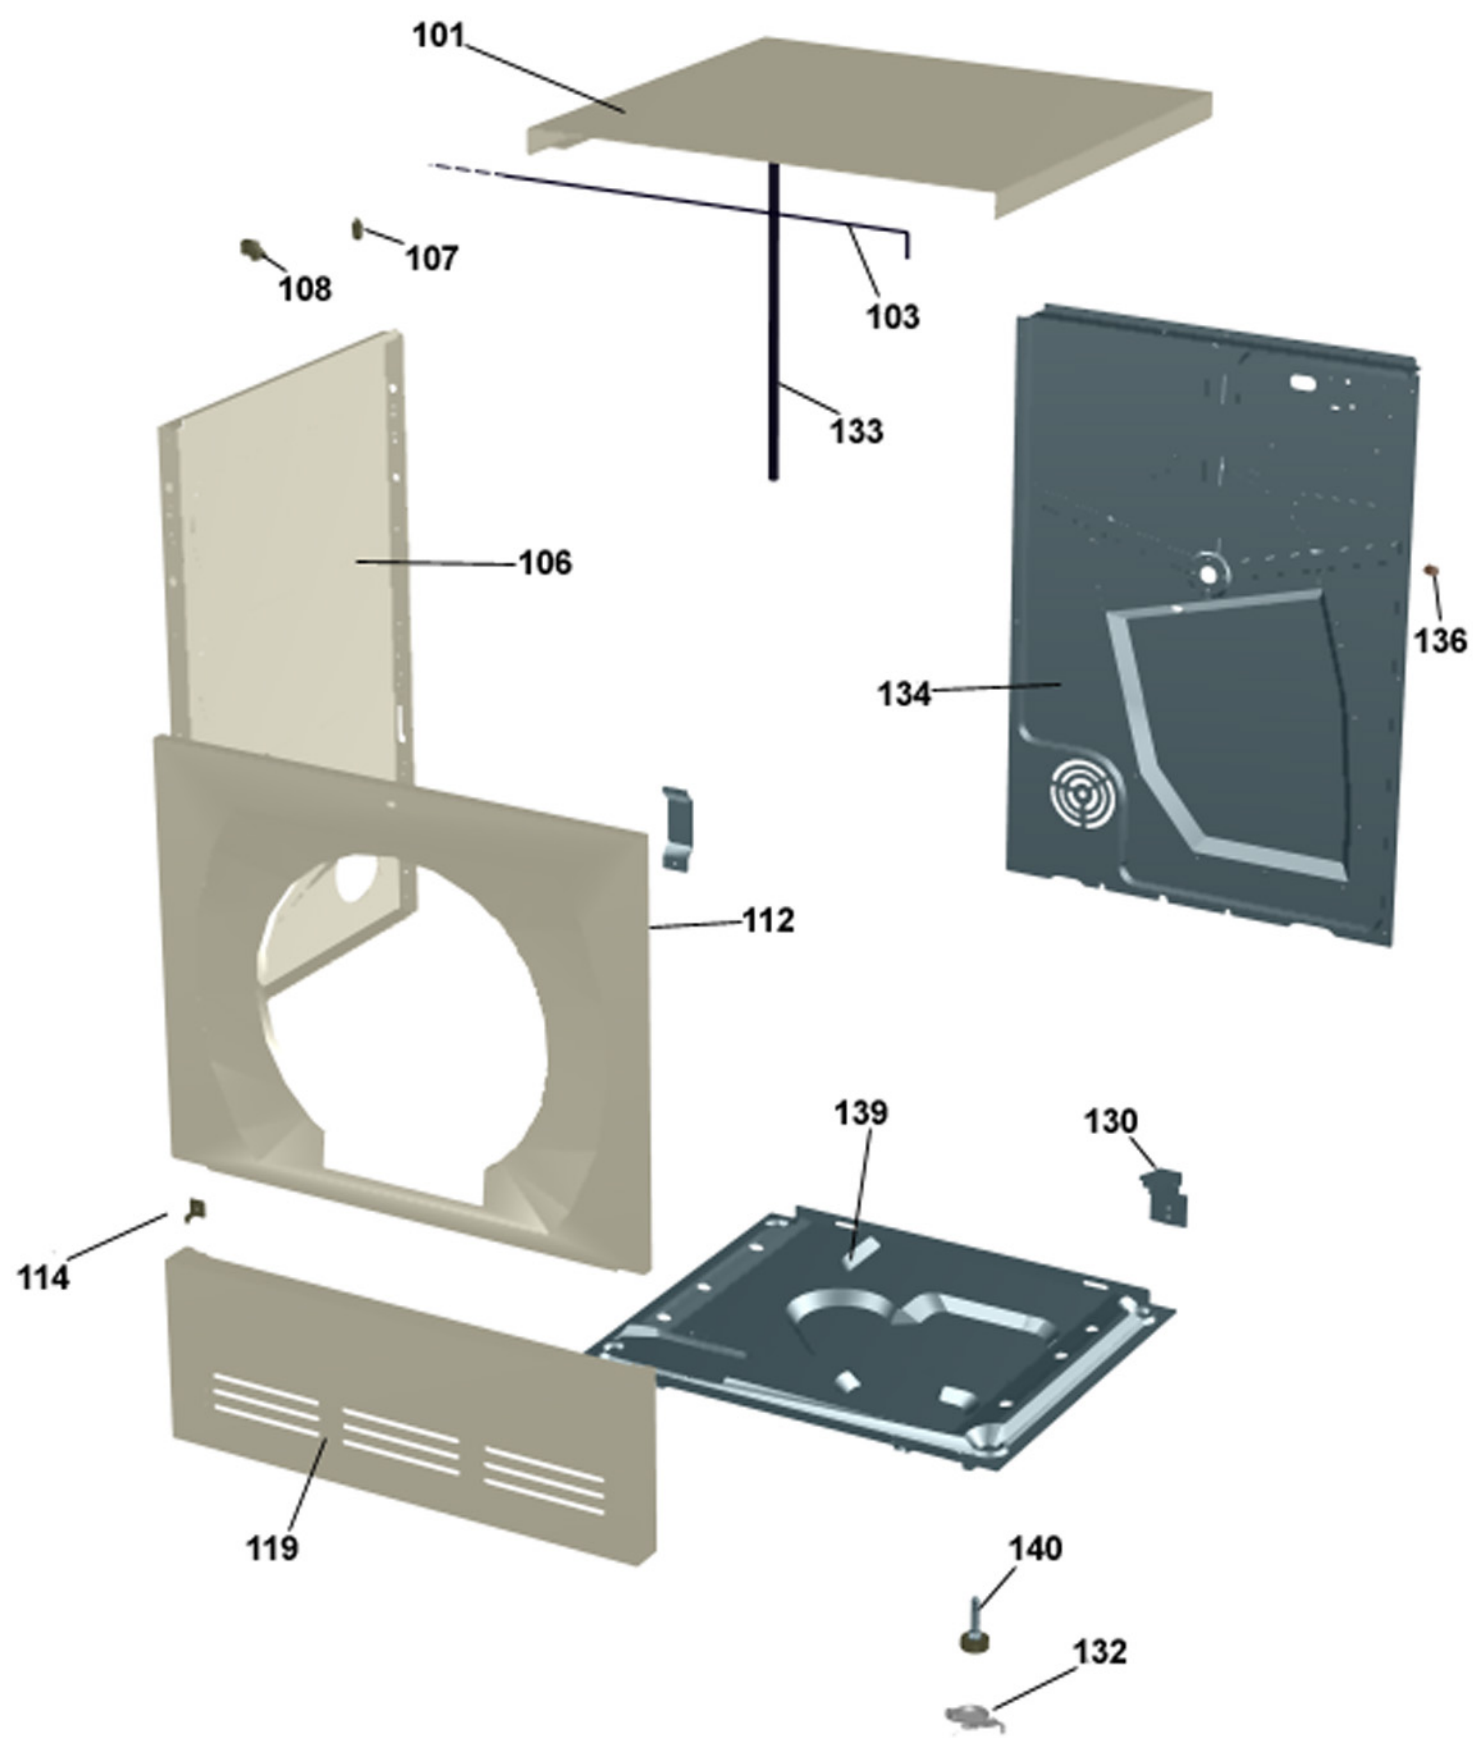

Outer casing

ASKO, T780 US - White (TD44US)

Pos	Spare part No.	Description	Qty	Comment
101	8061817-0	TOP COVER WHITE	1 Pcs	
101-a	8900338	SCREW RTK ST 42X95 FZB T20	3 Pcs	
101-b	8901413	LOCK WASHER AZ 43 GALV	2 Pcs	
103	8064062	STRIP TOP COVER WMD20 UL4	1 Pcs	
106	8801174-0	SIDE PLATE COMPL WM20	2 Pcs	
107	8061763	GUIDE FRONT PLATE/TOP COVER	2 Pcs	
108	8061916	CABLE HOLDER WMD20 UL4	2 Pcs	
112	8061847-0	FRONT PLATE TD20 WHITE	1 Pcs	
112-a	8900338	SCREW RTK ST 42X95 FZB T20	2 Pcs	
112-b	8901413	LOCK WASHER AZ 43 GALV	2 Pcs	
114	8064177	HOOK LOWER PANEL UL4	2 Pcs	
114-a	8900338	SCREW RTK ST 42X95 FZB T20	2 Pcs	
119	8801247-0	LOWER COVER COMPLWCLIPS TD20	1 Pcs	
130	8053980	TIP GUARD SURFACE CONDITIONED	2 Pcs	
132	8064114	CUP SELF ADHESIVEIN BAG(2pcs)	1 Pcs	
133	8054733	RUBBER HOSE 9X13X2000	1 Pcs	
134	8061829	REAR PANEL OUTER TD20	1 Pcs	
134-a	8900338	SCREW RTK ST 42X95 FZB T20	10 Pcs	
136	8061915	CABLE HOLDER TD20	1 Pcs	
139	8061618	BOTTOM WMD20	1 Pcs	
140	8059334	RUBBER FOOT D35xM10 INC NUT	4 Pcs	