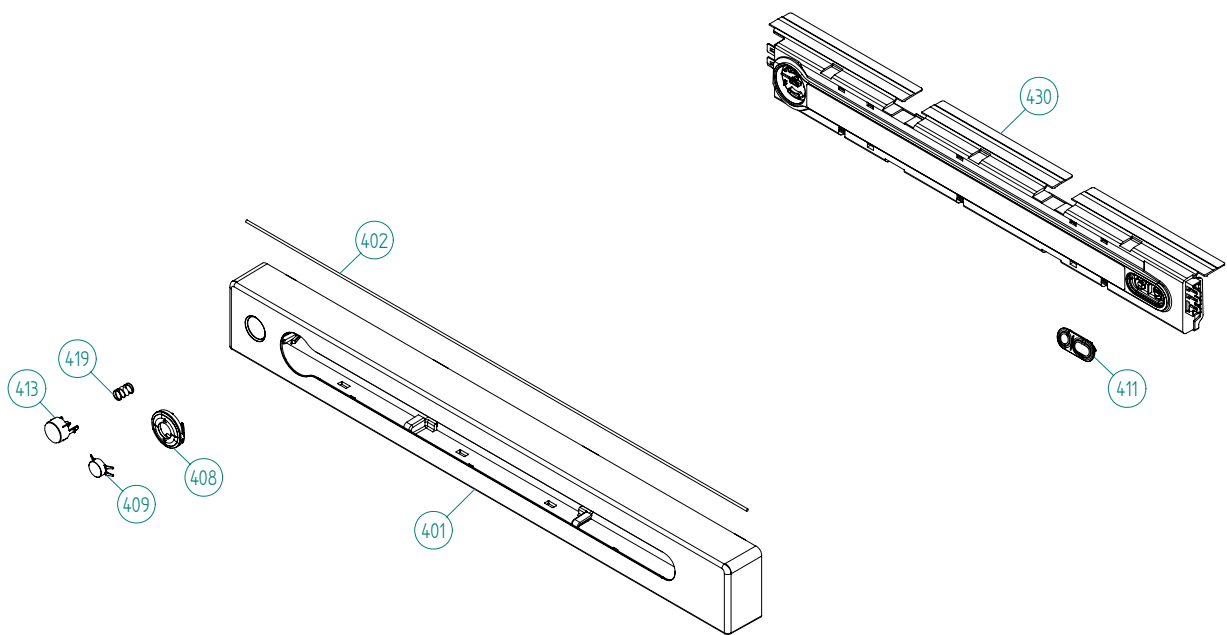

Cylinder and related parts

ASKO, T793C FI US - FI (TD60.3)

Pos	Spare part No.	Description	Qty	Comment
301	8801322	FRONT FRAME COMPL. TD60	1 Pc's	
301-a	8902066	SCREW A2-PTK 35X14 WN1453 PF	4 Pc's	
302	8073830	Halogen Lamp	1 Pc's	
304	8061932-49	Lamp housing lid grey TD21	1 Pc's	
305	8077518	LAMP SOCKET	1 Pc's	
306	8061887	Lamp Chimney	1 Pc's	
309	8052622	Drum Roller Frt TD	2 Pc's	
309-a	8901337	Washer	2 Pc's	
309-b	8901193	Locking Nut	2 Pc's	
309-c	8901028	Screw	2 Pc's	
310	8076224	THERMISTOR	1 Pc's	
311	8052589-49	PADDLE TD	2 Pc's	
311-a	8902099	Screw	5 Pc's	
313	8065710	Belt - Repl by 8801267	1 Pc's	
313	8801267	KIT DRIVEBELT+TENSIONER SPRING	1 Pc's	
314	8052632	Bushing Rear Drum 03/05 TD	1 Pc's	
314-a	8901130	SCREW A4-MVBF M8X40 7,9-8,0 HG	1 Pc's	
315	8076335	REAR PANEL INNER TD25	1 Pc's	
317	8064440	Felt sealing rear	1 Pc's	
318	8079449	CYLINDER COMPL. TD	1 Pc's	
318	8079493	CYLINDER COMPL. TD	1 Pc's	
319	8059712	Rubber Strip	1 Pc's	
320	8004439	Bearing Dryer Rear Panel All	1 Pc's	
321	8079287	HEATING ELEMENT 2500W	1 Pc's	
321-a	8900369	Screw T25	2 Pc's	
321-b	8901415	LOCK WASHER AZ 5,3 GALV	2 Pc's	
323	8079291	THERMISTOR	1 Pc's	
323-a	8900327	Screw 20 Torx Self Tapping	1 Pc's	
326	8079737	THERMOSTAT 150C UL	1 Pc's