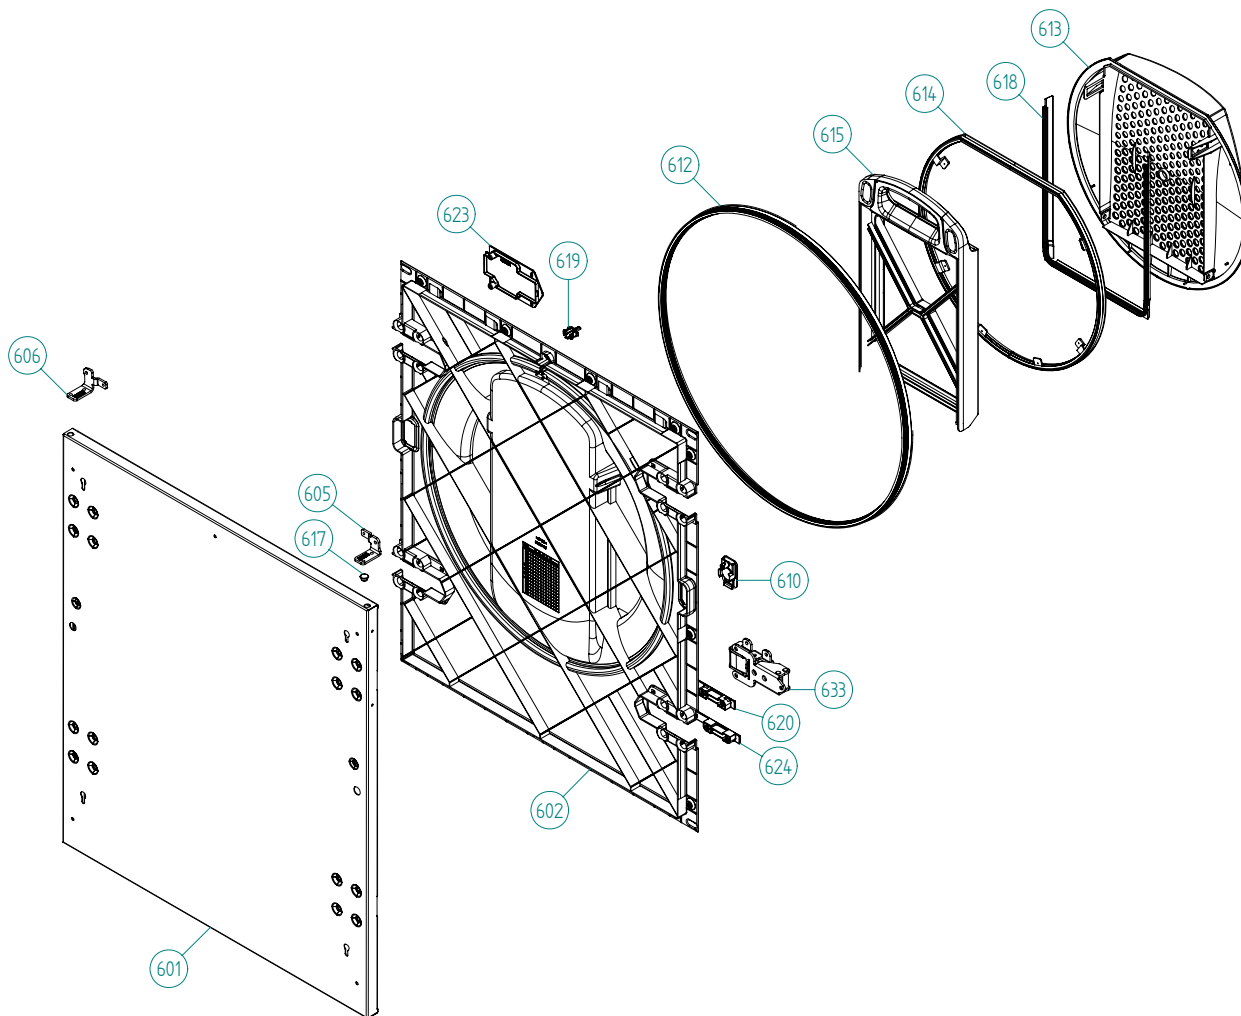

Control panel

ASKO, T793C FI US - FI (TD60.3)

Pos	Spare part No.	Description	Qty	Comment
401	8080424-81-UL	PANEL T793C FI ASKO CE	1 Pc's	
402	8079749	O-RING CORD CELLULAR RUBBER	1 Pc's	
408	8080405-81	PUSHBUTTON MENU	1 Pc's	
409	8080406-81	PUSHBUTTON MENU INNER	1 Pc's	
411	8080425-81	PUSHBUTTON START/STOP INT. TD	1 Pc's	
413	8080401-81	PUSHBUTTON MAIN SWITCH INTEGR.	1 Pc's	
419	8079897	SPRING PUSHBUTTON MAIN SWITCH	1 Pc's	
430	8801328	CONTROL UNIT CPL. INT. TD60.3	1 Pc's	
490	8083398	INSTRUCT. T793C FI ENG. US/CA	1 Pc's	
490	8083399	INSTRUCT. T793C FI FRA. US/CA	1 Pc's	

Upper session

ASKO, T793C FI US - FI (TD60.3)

Pos	Spare part No.	Description	Qty	Comment
501	8076029	FRONTBEAM	1 Pc's	
501-a	8900338	Screw 20 Torx Self Tapping	2 Pc's	
501-b	8901413	Lock Washer laundry tops	2 Pc's	
506	8054072	NIPPLE WATER HOSE	1 Pc's	
507	8054732	RUBBER HOSE 9X13X900	1 Pc's	
520	8073782	MAIN PUSH SWITCH	1 Pc's	
527	8076202	EMC-FILTER WITH INDUCTOR	1 Pc's	
527-a	8901155	Nut	1 Pc's	
527-b	8901419	Lock Washer	1 Pc's	
529	8079839	CABLE SET LB TD	1 Pc's	
529	8079840	CABLE SET AP FB MO TD	1 Pc's	
529	8079841	CABLE SET EL TD	1 Pc's	
529	8079843	GROUNDCHAIN C TD	1 Pc's	
529	8079844	CABLE SET NTC-C TD	1 Pc's	
529	8083020	CABLE SET BE TD	1 Pc's	
529	8083027	CABLE SET EL TD	1 Pc's	
529	8082571	GROUND CABLE AP BO TD	1 Pc's	
529	8079836	CABLE SET P TD	1 Pc's	
529	8079837	CABLE SET T TD	1 Pc's	
529	8079838	CABLE SET BE TD	1 Pc's	
530	8077519	BRACKET FOR DOOR SWITCH	1 Pc's	
531	8073836	MICROSWITCH DOOR	1 Pc's	
551	8076324	Connection box T711	1 Pc's	
552	8061033	Subs to 8061455	1 Pc's	
553	8061891	Terminal Block DryerTD 20	1 Pc's	
554	8078291	GROMMET 94793	1 Pc's	
554	8060462	Grommet	1 Pc's	
555	8060463	Lock Nut	1 Pc's	
556	8063756	Cover Terminal block T700s	1 Pc's	
556-a	8901097	Screw Terminal	1 Pc's	