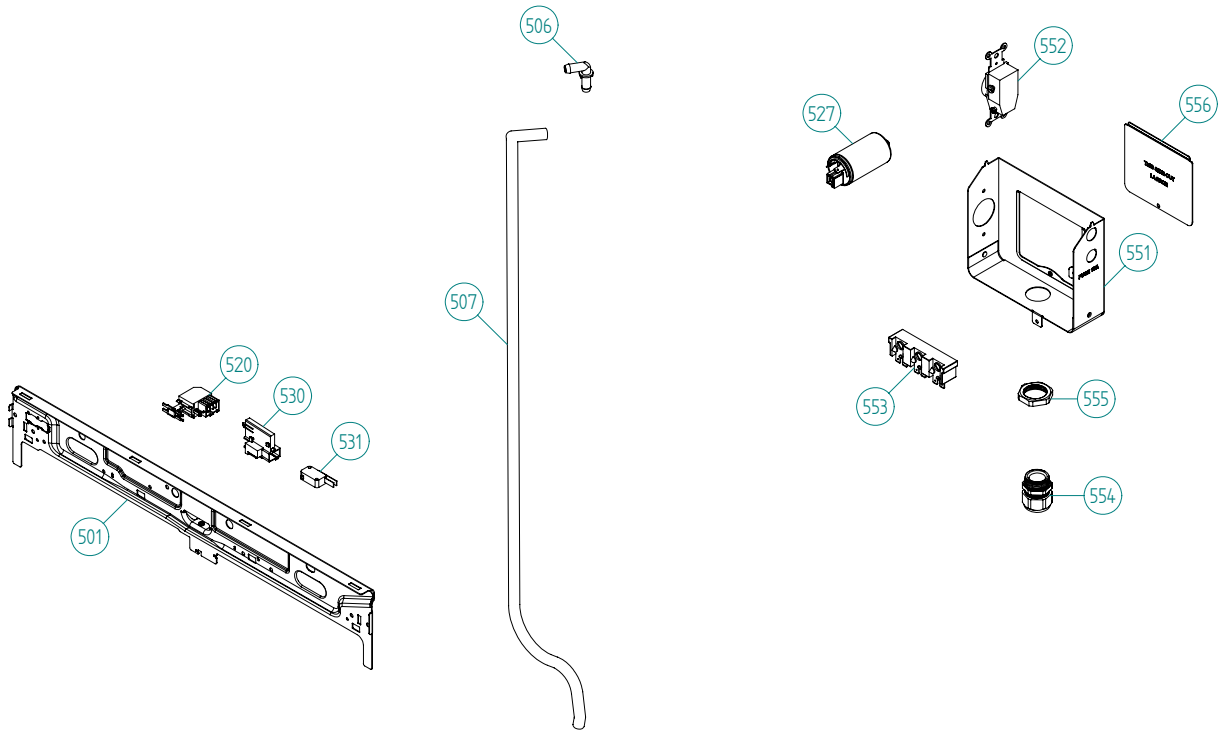

Control panel

ASKO, T793C FI US - FI (TD60.3)

Pos	Spare part No.	Description	Qty	Comment
401	8080424-81-UL	PANEL T793C FI ASKO CE	1 Pc's	
402	8079749	O-RING CORD CELLULAR RUBBER	1 Pc's	
408	8080405-81	PUSHBUTTON MENU	1 Pc's	
409	8080406-81	PUSHBUTTON MENU INNER	1 Pc's	
411	8080425-81	PUSHBUTTON START/STOP INT. TD	1 Pc's	
413	8080401-81	PUSHBUTTON MAIN SWITCH INTEGR.	1 Pc's	
419	8079897	SPRING PUSHBUTTON MAIN SWITCH	1 Pc's	
430	8801328	CONTROL UNIT CPL. INT. TD60.3	1 Pc's	
490	8083398	INSTRUCT. T793C FI ENG. US/CA	1 Pc's	
490	8083399	INSTRUCT. T793C FI FRA. US/CA	1 Pc's	

Upper session

ASKO, T793C FI US - FI (TD60.3)

Pos	Spare part No.	Description	Qty	Comment
501	8076029	FRONTBEAM	1 Pc's	
501-a	8900338	Screw 20 Torx Self Tapping	2 Pc's	
501-b	8901413	Lock Washer laundry tops	2 Pc's	
506	8054072	NIPPLE WATER HOSE	1 Pc's	
507	8054732	RUBBER HOSE 9X13X900	1 Pc's	
520	8073782	MAIN PUSH SWITCH	1 Pc's	
527	8076202	EMC-FILTER WITH INDUCTOR	1 Pc's	
527-a	8901155	Nut	1 Pc's	
527-b	8901419	Lock Washer	1 Pc's	
529	8079839	CABLE SET LB TD	1 Pc's	
529	8079840	CABLE SET AP FB MO TD	1 Pc's	
529	8079841	CABLE SET EL TD	1 Pc's	
529	8079843	GROUNDCHAIN C TD	1 Pc's	
529	8079844	CABLE SET NTC-C TD	1 Pc's	
529	8083020	CABLE SET BE TD	1 Pc's	
529	8083027	CABLE SET EL TD	1 Pc's	
529	8082571	GROUND CABLE AP BO TD	1 Pc's	
529	8079836	CABLE SET P TD	1 Pc's	
529	8079837	CABLE SET T TD	1 Pc's	
529	8079838	CABLE SET BE TD	1 Pc's	
530	8077519	BRACKET FOR DOOR SWITCH	1 Pc's	
531	8073836	MICROSWITCH DOOR	1 Pc's	
551	8076324	Connection box T711	1 Pc's	
552	8061033	Subs to 8061455	1 Pc's	
553	8061891	Terminal Block DryerTD 20	1 Pc's	
554	8078291	GROMMET 94793	1 Pc's	
554	8060462	Grommet	1 Pc's	
555	8060463	Lock Nut	1 Pc's	
556	8063756	Cover Terminal block T700s	1 Pc's	
556-a	8901097	Screw Terminal	1 Pc's	