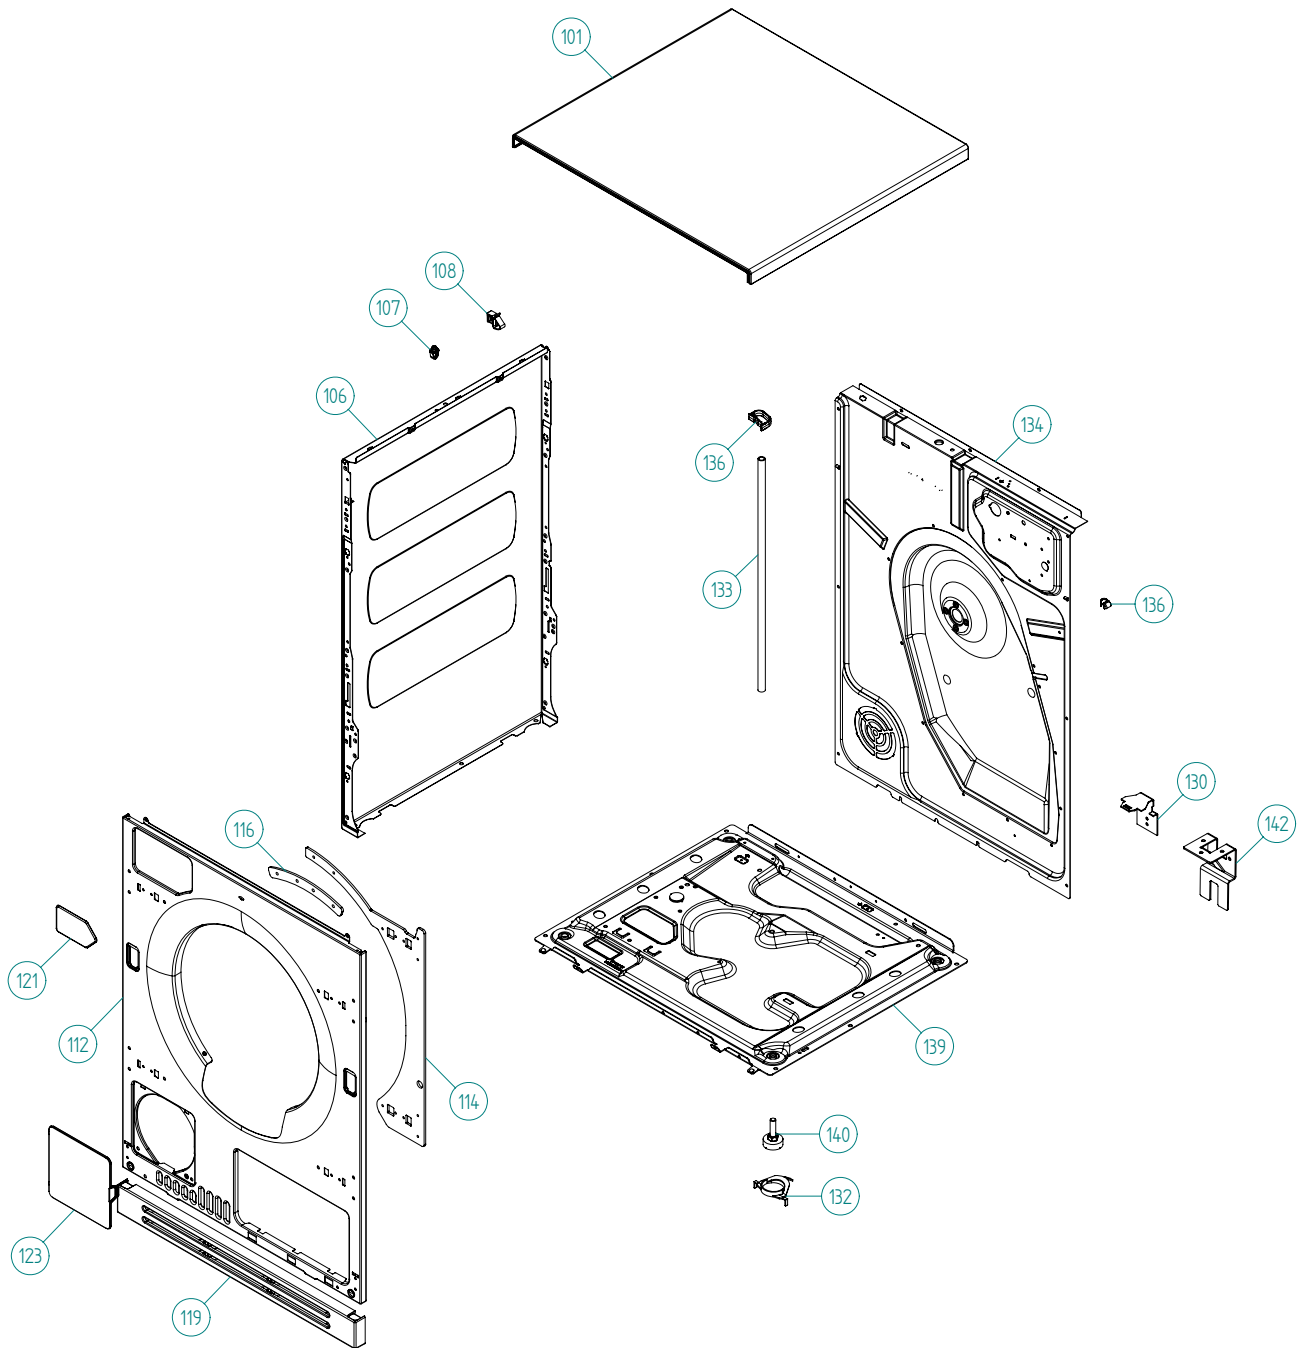

Outer casing

ASKO, T793C FI US - FI (TD60.3)

Pos	Spare part No.	Description	Qty	Comment
101	8061817-81	Top WM50 titanium	1 Pc's	
101-a	8900338	Screw 20 Torx Self Tapping	3 Pc's	
101-b	8901413	Lock Washer laundry tops	2 Pc's	
106	8801174-81	Side WM50 titanium	2 Pc's	
107	8061763	Clip Front Plate 600700s	2 Pc's	
108	8061916	CABLE HOLDER WMD20	2 Pc's	
112	8076031-HP-81	FRONT	1 Pc's	
112-a	8900338	Screw 20 Torx Self Tapping	2 Pc's	
112-b	8900327	Screw 20 Torx Self Tapping	4 Pc's	
114	8080103	REINFORCEMENT INTEGRATED	2 Pc's	
116	8080104	REINFORCEMENT JOINT INTEGRATED	1 Pc's	
119	8077511-81	PLINTH CONDENSER	1 Pc's	
121	8077498-81	COVER FOR FRONT INTEGRATED	2 Pc's	
123	8076075-81	COVER FOR FAN HOUSING	1 Pc's	
130	8053980	Stacking Bracket All TDs	2 Pc's	Sold by the each
132	8064114	Pair, Holders, TD Feet/Stacking	1 Pc's	
133	8054733	Rubber Hose Accy Drain Cond	1 Pc's	
134	8076336	REAR PANEL OUTER rpl by 8076336-A	1 Pc's	
134-a	8900338	Screw 20 Torx Self Tapping	10 Pc's	
136	8079928	HOSE FRAME	2 Pc's	
136	8061915	Cable Holder T700	1 Pc's	
139	8061618	BASE PAN WMD20	1 Pc's	
140	8059334	Leveling Leg Comp WMD 20	4 Pc's	
142	8081935	TIP GUARD WMD60	2 Pc's	