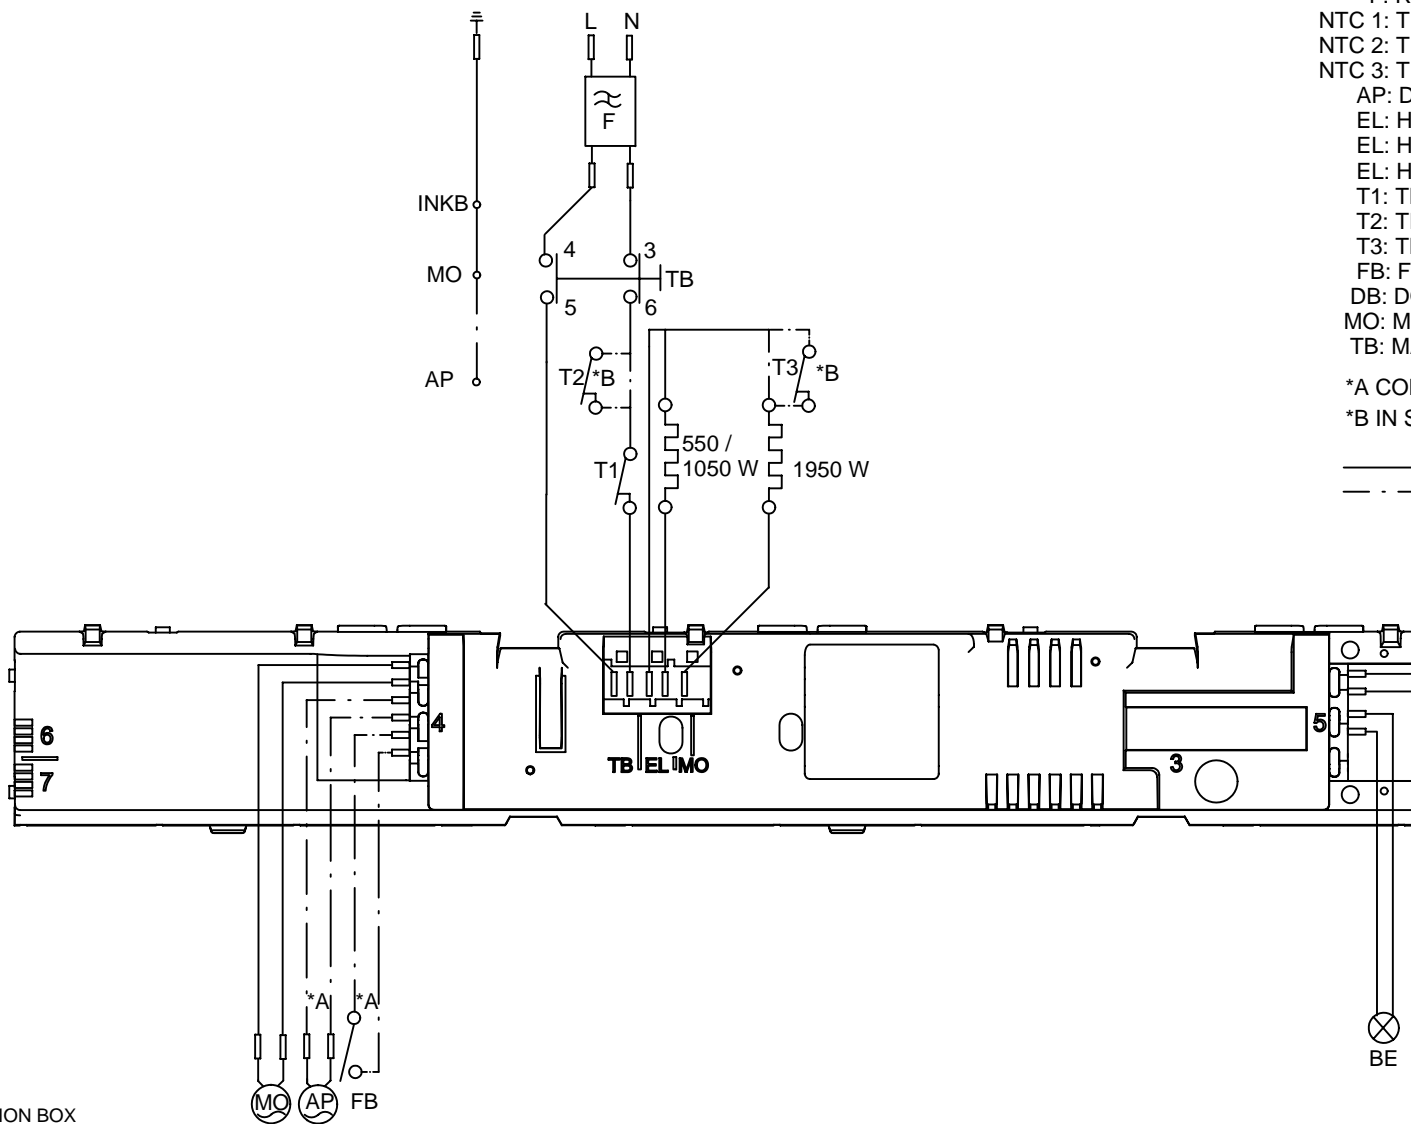

Outer door

ASKO, T793C FI US - FI (TD60.3)

Pos	Spare part No.	Description	Qty	Comment
601	8076033-P-81	OUTER DOOR	1 Pc's	
602	8076034-P-49	DOOR INNER PART INTEGRATED	1 Pc's	
605	8077599-81	HINGE UPPER R	1 Pc's	
605-a	8900327	Screw 20 Torx Self Tapping	3 Pc's	
606	8079489-81	HINGE UPPER L	1 Pc's	
606-a	8900327	Screw 20 Torx Self Tapping	3 Pc's	
610	8080934-49	MAGNET LOCK COMPL.	2 Pc's	
610-a	8902087	Screw Plastic Housing 20 Torx	1 Pc's	
612	8077494	DOOR SEALING OUTER	1 Pc's	
613	8079750-49	FILTER HOLDER COMPL.	1 Pc's	
614	8065274	Filter bracket T711	1 Pc's	
615	8077490-49	LINT FILTER COMPL.	1 St	
617	8061953-81	door plug titanium	2 Pc's	
618	8079247	SEALING FILTER BRACKET INNER	1 Pc's	
619	8077488-49	DOOR PIN	1 Pc's	
620	8077512-49	COVER 2 HINGE INNER DOOR INTE.	2 Pc's	
623	8077499-49	COVER FOR INNER DOOR INTEGR.	1 Pc's	
623-a	8902072	Screw	1 Pc's	
624	8077500-49	COVER 1 HINGE INNER DOOR INTE.	2 Pc's	
633	8077497	HINGE INTEGRATED	1 Pc's	
633-a	8079877	SCREW MFT 8.8 M5X10 FZB	3 Pc's	
633-b	8902133	Screw	4 Pc's	

- F: R
- NTC 1: T
- NTC 2: T
- NTC 3: T
- AP: D
- EL: H
- EL: H
- EL: H
- T1: T
- T2: T
- T3: T
- FB: F
- DB: D
- MO: M
- TB: M
- *A CO
- *B IN S