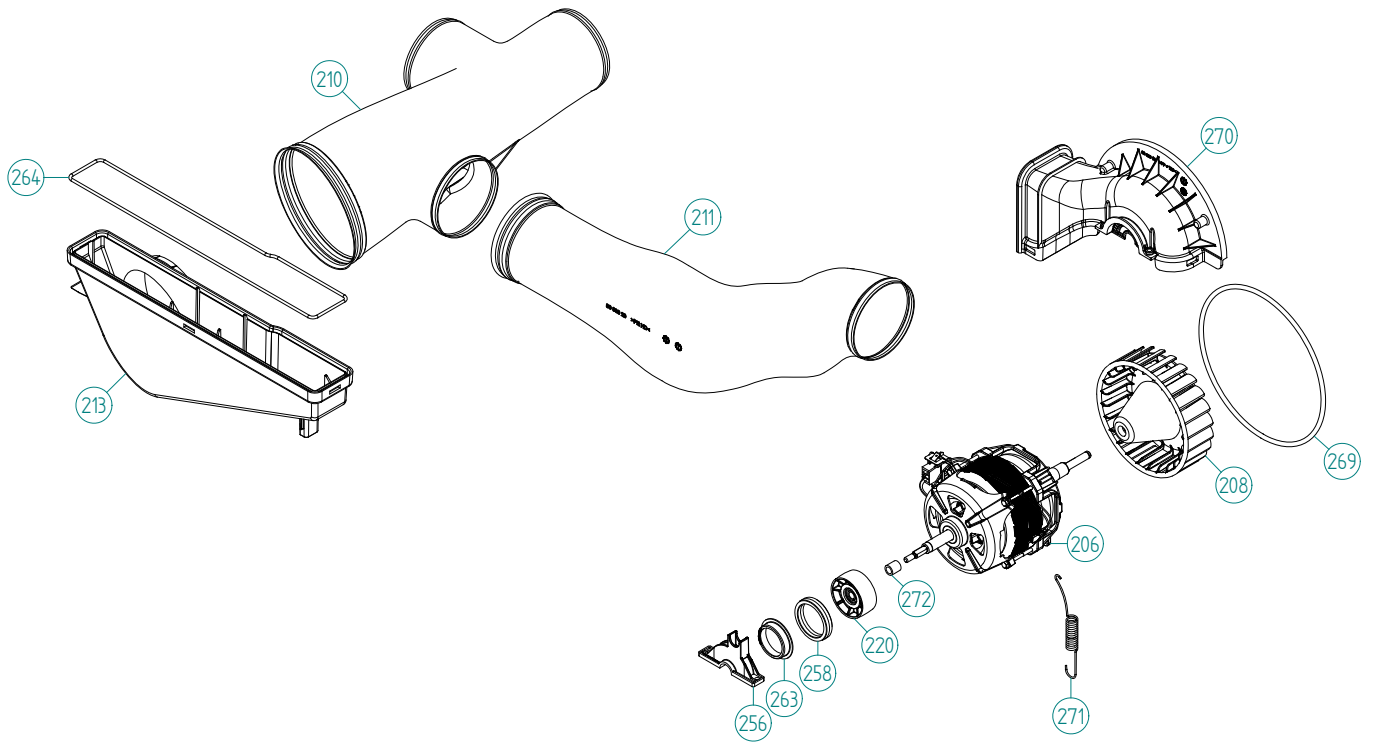

Lower session

ASKO, T794 FI US - Titan (TD70.3)

Pos	Spare part No.	Description	Qty	Comment
206	8083916	MOTOR 60HZ	1 Pc's	
206-a	8090314	CAPACITOR 60HZ	1 Pc's	
208	8083923	FAN WHEEL INTERNAL VENTED UL4	1 Pc's	
210	8083919	T-DUCT VENTED UL4	1 Pc's	
211	8083920	DUCT VENTED RIGHT UL4	1 Pc's	
213	8083918	Connection Vented	1 Pc's	
220	8091899	TENSION WHEEL EMBEDDED BEARING	1 Pc's	
256	8082454	ENGINE BEARING FITTING	1 Pc's	
256-a	8902087	Screw Plastic Housing 20 Torx	2 Pc's	
258	8082455	RUBBER DAMPER ENGINE BEARING	2 Pc's	
263	8082456	SLIDEER ENGINE BEARING	2 Pc's	
264	8088417	SEALING FRONT FRAME-COVER	1 Pc's	
269	8088416	SEALING FAN HOUSE	1 Pc's	
270	8082310	COVER INNER DUCT UL4	1 Pc's	
270-a	8902087	Screw Plastic Housing 20 Torx	2 Pc's	
271	8082161	BELT TENSIONER SPRING	1 Pc's	
272	8091071	SPACER SLEEVE	1 Pc's	