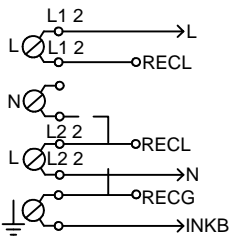

CONNECTION BOX
FOR USA & CANADA