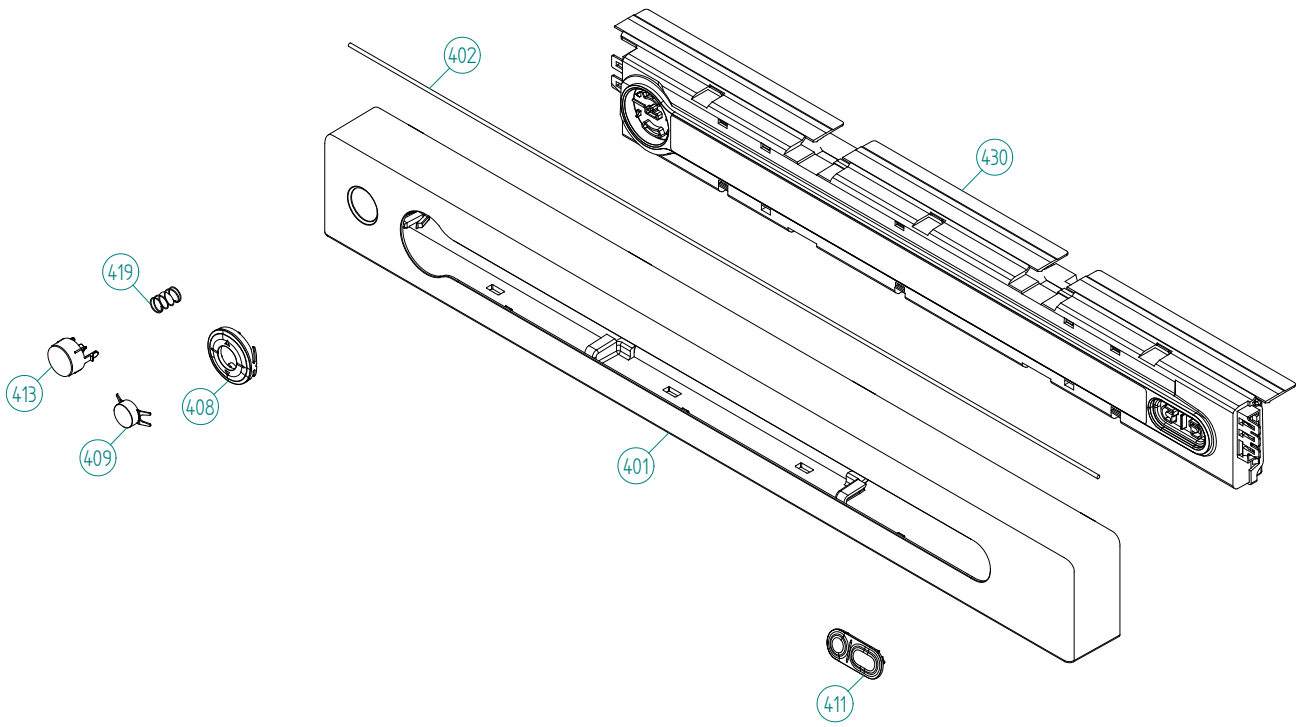

Control Panel

ASKO, T794 FI US - Titan (TD70.3)

Pos	Spare part No.	Description	Qty	Comment
401	8092863-81-UL	PANEL ASKO T794 FI	1 Pc's	
402	8079749	Rubber Seal-Cntrl Panel to Brd	1 Pc's	
408	8080405-81	PUSHBUTTON MENU UL4	1 Pc's	
409	8080406-81	PUSHBUTTON MENU INNER UL4	1 Pc's	
411	8080425-81	PUSHBUTTON START/STOP INT. TD	1 Pc's	
413	8080401-81	PUSHBU. MAIN SWITCH INTEGR.UL4	1 Pc's	
419	8079897	SPRING PUSHBUTTON MAIN SWITCH	1 Pc's	
430	8801501	CONTROL UNIT COMPL. TD70.3 INT	1 Pc's