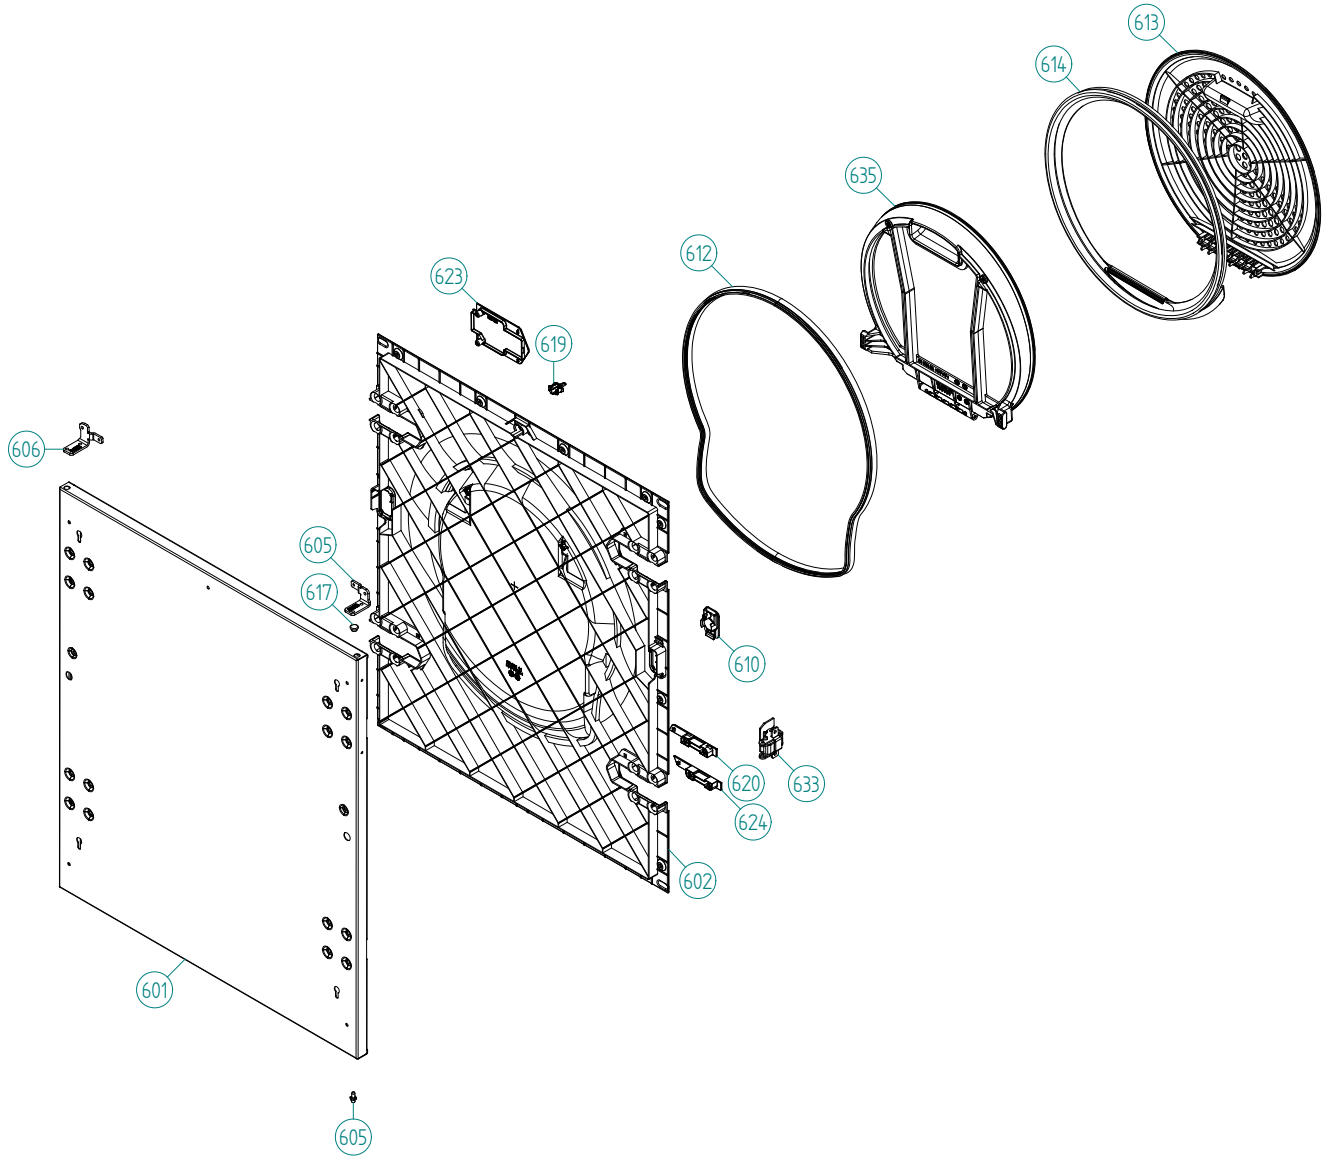

Outer Door

ASKO, T794 FI US - Titan (TD70.3)

Pos	Spare part No.	Description	Qty	Comment
601	8076033-P-81	Outer Door	1 Pc's	
602	8082111-P-49	DOOR INNER PART INTEGRATED	1 Pc's	
605	8077599-81	HINGE UPPER R	1 Pc's	
605-a	8900327	Screw 20 Torx Self Tapping	2 Pc's	
605-b	8901097	Screw Terminal	1 Pc's	
605-c	8061804	HINGE PIN	1 Pc's	
606	8079489-81	HINGE UPPER L	1 Pc's	
606-a	8900327	Screw 20 Torx Self Tapping	2 Pc's	
606-b	8901097	Screw Terminal	1 Pc's	
606-c	8061804	HINGE PIN	1 Pc's	
610	8080934-49	MAGNET LOCK COMPL.	1 Pc's	
610-a	8902087	Screw Plastic Housing 20 Torx	1 Pc's	
612	8087917	SEALING INNER DOOR	1 Pc's	
613	8083220-49	FILTER HOLDER GREY	1 Pc's	
614	8087916	SEALING FILTER HOLDER	1 Pc's	
617	8061953-81	Door Plug Titanium	2 Pc's	
619	8077488-49	DOOR PIN	1 Pc's	
620	8077512-49	COVER 2 HINGE INNER DOOR INTE.	2 Pc's	
623	8077499-49	COVER FOR INNER DOOR INTEGR.	1 Pc's	
623-a	8902072	SCREW PT KB40X10 WN1442 GALV	1 Pc's	
624	8077500-49	COVER 1 HINGE INNER DOOR INTE.	2 Pc's	
633	8077497	HINGE INTEGRATED	1 Pc's	
633-a	8079877	SCREW MFT 8.8 M5X10 FZB	3 Pc's	
633-b	8902133	Screw	4 Pc's	
635	8801511	LINT FILTER COMPL. TD70	1 Pc's