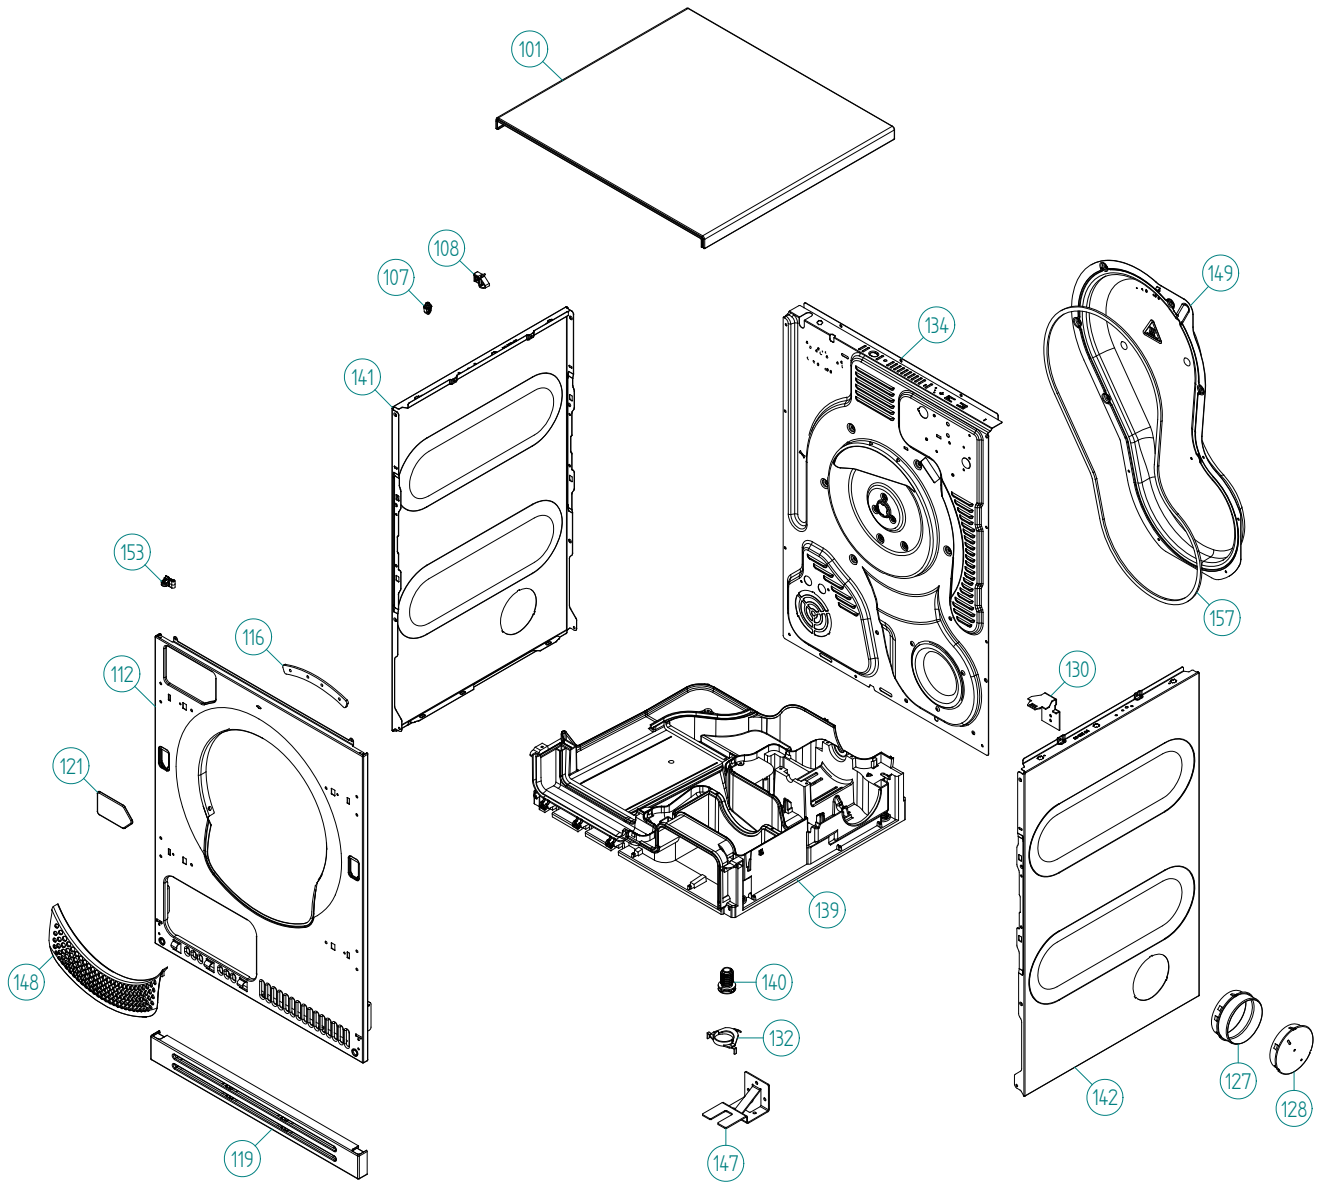

Outer Casing

ASKO, T794 FI US - Titan (TD70.3)

Pos	Spare part No.	Description	Qty	Comment
101	8061817-81	Top WM50 titanium	1 Pc's	
101-a	8902362	Screw 20 Torx Self Tapping	3 Pc's	
101-b	8901413	Lock Washer laundry tops	2 Pc's	
107	8061763	Clip Front Plate 600700s	3 Pc's	
108	8061916	CABLE HOLDER WMD20	2 Pc's	
112	8082109-P-81	FRONT PANEL TD70 GREY METALLIC	1 Pc's	
112-a	8902087	Screw Plastic Housing 20 Torx	2 Pc's	
112-b	8902362	SCREW RTK ST 4,2X9,5 FZB WAX.	1 Pc's	
116	8080104	REINFORCEMENT JOINT INTEGRATED	1 Pc's	
119	8077511-81	Condenser Cover	1 Pc's	
121	8077498-81	COVER FOR FRONT INTEGRATED	2 Pc's	
127	8052641	Collar Vent Exhaust TD	1 Pc's	
128	8052640-81-UL	Exhaust lid titanium	2 Pc's	
130	8053980	Stacking Bracket All TDs	1 Pc's	
130-a	8900327	Screw 20 Torx Self Tapping	1 Pc's	
132	8064114	Pair, Holders, TD Feet/Stacking	1 Pc's	
134	8082112-D	REAR PANEL	1 Pc's	
134-a	8901971	SCREW C1-PTK 35X14 WN1453 T15	2 Pc's	
134-b	8902362	SCREW RTK ST 4,2X9,5 FZB WAX.	6 Pc's	
134-c	8902087	Screw Plastic Housing 20 Torx	3 Pc's	
139	8082103	BASE UL4	1 Pc's	
140	8082296	PLASTIC FOOT	4 Pc's	
141	8082134-B-81	SIDE PANEL GREY METALLIC	1 Pc's	
141-a	8902087	Screw Plastic Housing 20 Torx	1 Pc's	
142	8082134-A-81	SIDE PANEL GREY METALLIC	1 Pc's	
142-a	8902087	Screw Plastic Housing 20 Torx	1 Pc's	
147	8081935	TIP GUARD WMD60	2 Pc's	
148	8801540-49	Decor Cover Front Frame Kit TD70	1 Pc's	
149	8082113	PANEL REAR COVER	1 Pc's	
149-a	8902362	SCREW RTK ST 4,2X9,5 FZB WAX.	10 Pc's	
153	8083205	SNAP-IN BRACKET FRONT PANEL	4 Pc's	
157	8094101	SEALING STRIP W. ADHESIVE 5X9	2 Pc's	