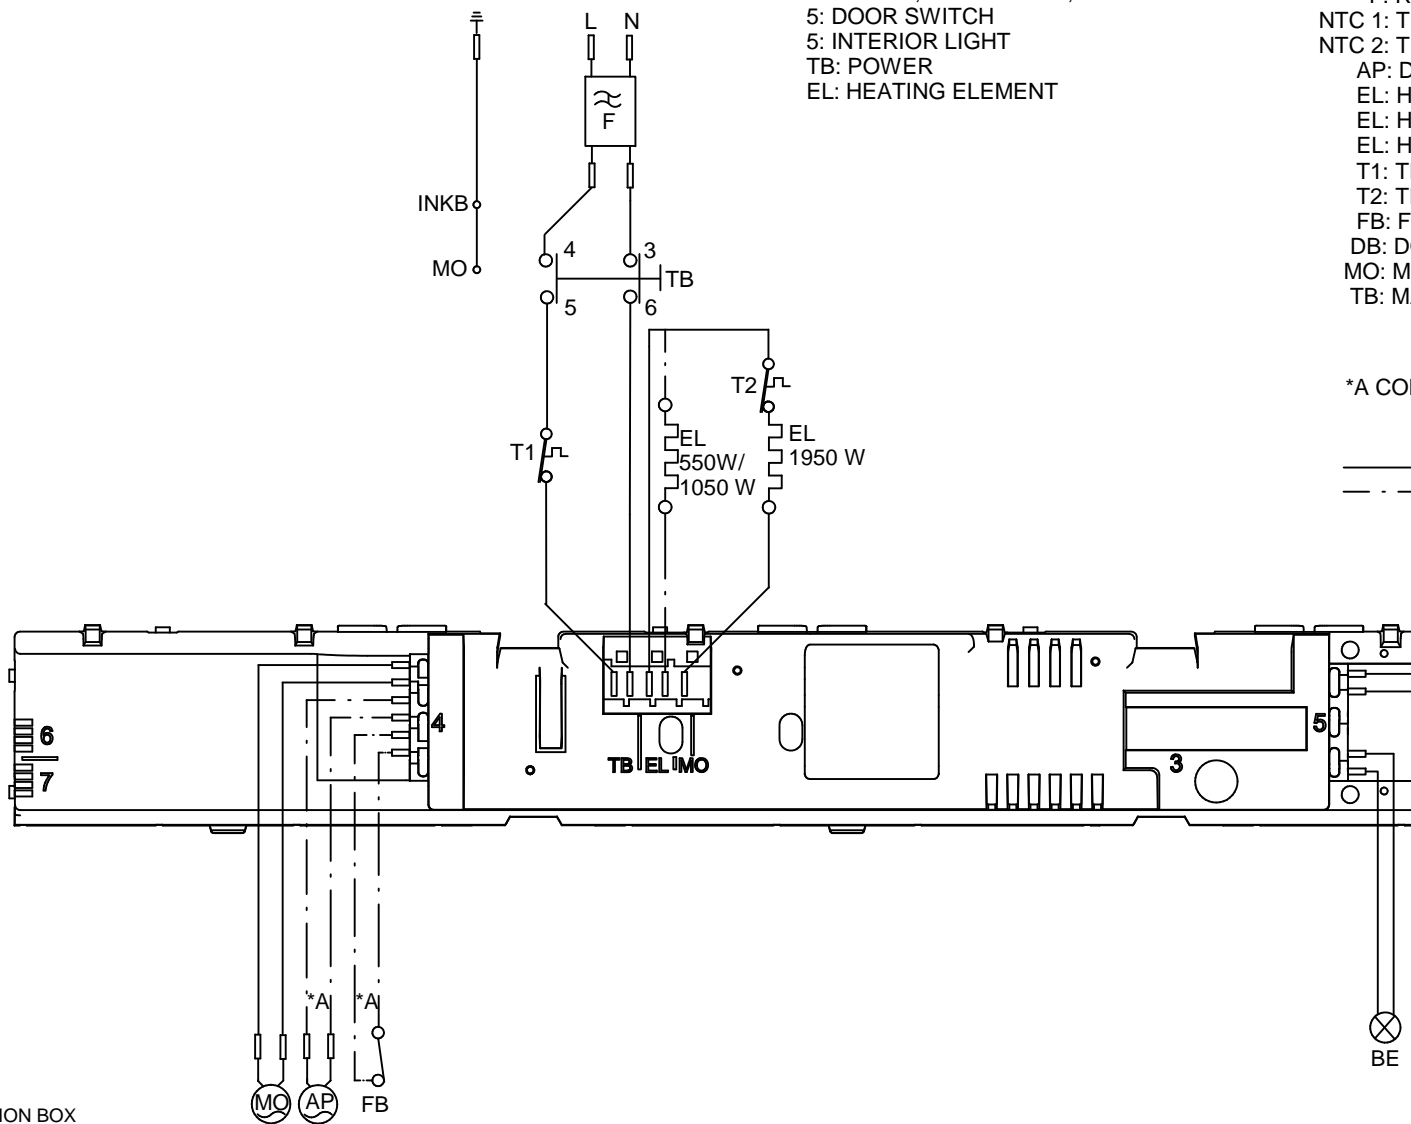

Outer Door

ASKO, T794 FI US - Titan (TD70.3)

Pos	Spare part No.	Description	Qty	Comment
601	8076033-P-81	Outer Door	1 Pc's	
602	8082111-P-49	DOOR INNER PART INTEGRATED	1 Pc's	
605	8077599-81	HINGE UPPER R	1 Pc's	
605-a	8900327	Screw 20 Torx Self Tapping	2 Pc's	
605-b	8901097	Screw Terminal	1 Pc's	
605-c	8061804	HINGE PIN	1 Pc's	
606	8079489-81	HINGE UPPER L	1 Pc's	
606-a	8900327	Screw 20 Torx Self Tapping	2 Pc's	
606-b	8901097	Screw Terminal	1 Pc's	
606-c	8061804	HINGE PIN	1 Pc's	
610	8080934-49	MAGNET LOCK COMPL.	1 Pc's	
610-a	8902087	Screw Plastic Housing 20 Torx	1 Pc's	
612	8087917	SEALING INNER DOOR	1 Pc's	
613	8083220-49	FILTER HOLDER GREY	1 Pc's	
614	8087916	SEALING FILTER HOLDER	1 Pc's	
617	8061953-81	Door Plug Titanium	2 Pc's	
619	8077488-49	DOOR PIN	1 Pc's	
620	8077512-49	COVER 2 HINGE INNER DOOR INTE.	2 Pc's	
623	8077499-49	COVER FOR INNER DOOR INTEGR.	1 Pc's	
623-a	8902072	SCREW PT KB40X10 WN1442 GALV	1 Pc's	
624	8077500-49	COVER 1 HINGE INNER DOOR INTE.	2 Pc's	
633	8077497	HINGE INTEGRATED	1 Pc's	
633-a	8079877	SCREW MFT 8.8 M5X10 FZB	3 Pc's	
633-b	8902133	Screw	4 Pc's	
635	8801511	LINT FILTER COMPL. TD70	1 Pc's	

RESISTA
VALUES
COMPON

F: R
NTC 1: T
NTC 2: T
AP: D
EL: H
EL: H
EL: H
T1: T
T2: T
FB: F
DB: D
MO: M
TB: M

*A CO

CABLE POSITIONS

- 1: THERMISTOR
- 4: MOTOR, DRAIN PUMP, FLOAT SWITCH
- 5: DOOR SWITCH
- 5: INTERIOR LIGHT
- TB: POWER
- EL: HEATING ELEMENT