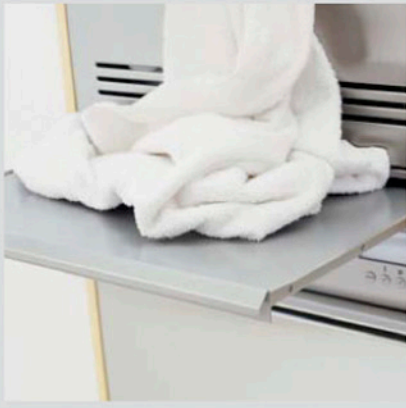

Spare Parts Catalogue

Tumble Dryers \ ASKO XXL Series
Type: TL751XXLRR

Model: TL751XXLRR Electronical Dryer XXL

Prod. No: 107751RR

October 20th 2009

ASKO Appliances Inc.

4001 E Plano Parkway #1004001 E Plano Parkway #100
Plano, Texas 75074