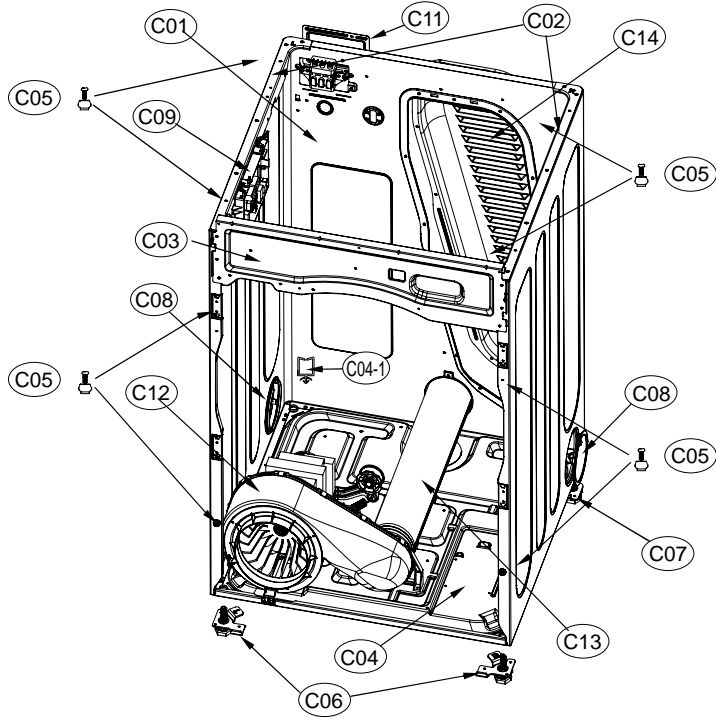

11. CONTROL PANEL F ASS'Y

Control Panel Assembly

ASKO, TL751XXLRR - Electronical Dryer XXL (TL751XXLRR)

Pos	Spare part No.	Description	Qty	Comment
P01	3614288900RR	Front Control Panel	1 Pc's	
P01a	71224012411	Screw - Self Tapping	1 Pc's	To affix PCB case to control panel
P02	3616637800	Power Button	1 Pc's	
P03	3615506300	Lens Cover - Prg Selector	1 Pc's	
P04	3616637900	Start Button	1 Pc's	
P05	3615506400	Program Lens Cover	1 Pc's	
P06	3616638100	Option Button	7 Pc's	
P07	3616638000	Function Button	1 Pc's	
P08	3616638200	Program Knob - Outer	1 Pc's	
P09	3616638300	Program Knob - Inner	1 Pc's	
P10	3613054700	Program Knob Lens	1 Pc's	
P11	3613054500	Program Knob Lens Holder	1 Pc's	
P12	3613054600	Lens Cover - Prg Option	1 Pc's	
P13	PRPSSWAD55	Control Unit PCB - Dryer	1 Pc's	For Electric & Gas Dryers
P14	3611147600	Control Unit Case - PCB Front	1 Pc's	
P14a	71224012411	Screw - Self Tapping	7 Pc's	To affix PCB case to control panel
P15	3610917700RR	Screw Cap	1 Pc's	

1. DRYER CABINET ASS'Y

Cabinet Assembly

ASKO, TL751XXLRR - Electronical Dryer XXL (TL751XXLRR)

Pos	Spare part No.	Description	Qty	Comment
C03	3612207900	Front Frame Upper	1 Pc's	
C04	3610392900	Base	1 Pc's	
C04-1	3613802300	Harness Clip	12 Pc's	Rear cabinet panel
C05	3612008000	Panel Clip	8 Pc's	
C05a	7122401411	Screw - Self Tapping	8 Pc's	
C06	3617703900	Leveling Leg - Front	2 Pc's	
C07	3617704000	Leveling Leg - Back	2 Pc's	
C08	3611428010	Duct Cover	1 Pc's	
C09	PRPSSWAD40	Main PCB - Elec. Dryer	1 Pc's	
C10	3612797000	Harness - Power Main PCB	1 Pc's	
C11	3611428100	Terminal Block Cover	1 Pc's	
C11a	7112401411	Screw-Self Tapping	1 Pc's	
C12	36189L5A00	Motor Unit Cmpl.	1 Pc's	See Dryer Motor Assembly
C12a	7112401411	Screw-Self Tapping	4 Pc's	
C13	3614413600	Exhaust Pipe	1 Pc's	
C13a	7112401008	Screw-Self Tapping	1 Pc's	
C14	3611427900	Back Cover	1 Pc's	
C14a	7112401411	Screw-Self Tapping	12 Pc's	