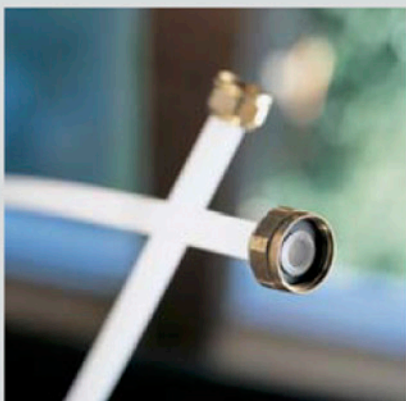

Spare Parts Catalogue

Tumble Dryers \ ASKO XXL Series
Type: TL751XXLRR

Model: TL751XXLRR Electronical Dryer XXL

Prod. No: 107751RR

October 20th 2009

ASKO Appliances Inc.

4001 E Plano Parkway #1004001 E Plano Parkway #100
Plano, Texas 75074