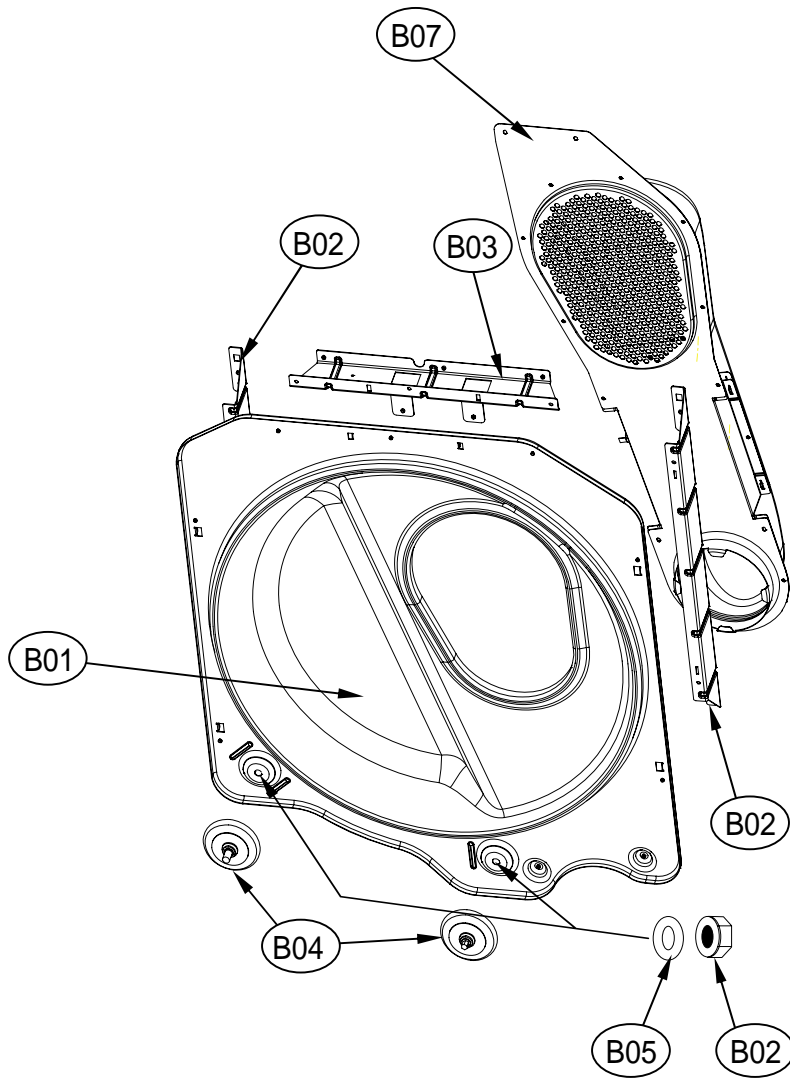

1. DRYER CABINET ASS'Y

Cabinet Assembly

ASKO, TL751XXLRR - Electronical Dryer XXL (TL751XXLRR)

Pos	Spare part No.	Description	Qty	Comment
C03	3612207900	Front Frame Upper	1 Pc's	
C04	3610392900	Base	1 Pc's	
C04-1	3613802300	Harness Clip	12 Pc's	Rear cabinet panel
C05	3612008000	Panel Clip	8 Pc's	
C05a	7122401411	Screw - Self Tapping	8 Pc's	
C06	3617703900	Leveling Leg - Front	2 Pc's	
C07	3617704000	Leveling Leg - Back	2 Pc's	
C08	3611428010	Duct Cover	1 Pc's	
C09	PRPSSWAD40	Main PCB - Elec. Dryer	1 Pc's	
C10	3612797000	Harness - Power Main PCB	1 Pc's	
C11	3611428100	Terminal Block Cover	1 Pc's	
C11a	7112401411	Screw-Self Tapping	1 Pc's	
C12	36189L5A00	Motor Unit Cmpl.	1 Pc's	See Dryer Motor Assembly
C12a	7112401411	Screw-Self Tapping	4 Pc's	
C13	3614413600	Exhaust Pipe	1 Pc's	
C13a	7112401008	Screw-Self Tapping	1 Pc's	
C14	3611427900	Back Cover	1 Pc's	
C14a	7112401411	Screw-Self Tapping	12 Pc's	

8. TOP PANEL & Dryer Rack ASS'Y

Top Panel & Dryer Rack

ASKO, TL751XXLRR - Electronical Dryer XXL (TL751XXLRR)

Pos	Spare part No.	Description	Qty	Comment
T01	3614533010RR	Top Panel	1 Pc's	
T02	3615304100	Top Panel Support	2 Pc's	
T02a	7122401411	Screw - Self Tapping	4 Pc's	
T03	36124234000	Dryer Rack	1 Pc's	

5. DRUM SUPPORT REAR ASS'Y

Drum Support Rear Assembly

ASKO, TL751XXLRR - Electronical Dryer XXL (TL751XXLRR)

Pos	Spare part No.	Description	Qty	Comment
B01	3615304500	Drum Support Rear	1 Pc's	
B02	3610608810	Support Bracket Right Side	1 Pc's	
B03	3610608910	Support Bracket Right Upper	1 Pc's	
B03a	7122401411	Screw - Self Tapping	7 Pc's	
B04	3614714400	Drum Roller	2 Pc's	
B05	3616039400	Washer - Roller	2 Pc's	
B06	3616039300	Nut - Roller	2 Pc's	
B07	3617510100	Inlet Duct Assembly - Elec. Dryer	1 Pc's	