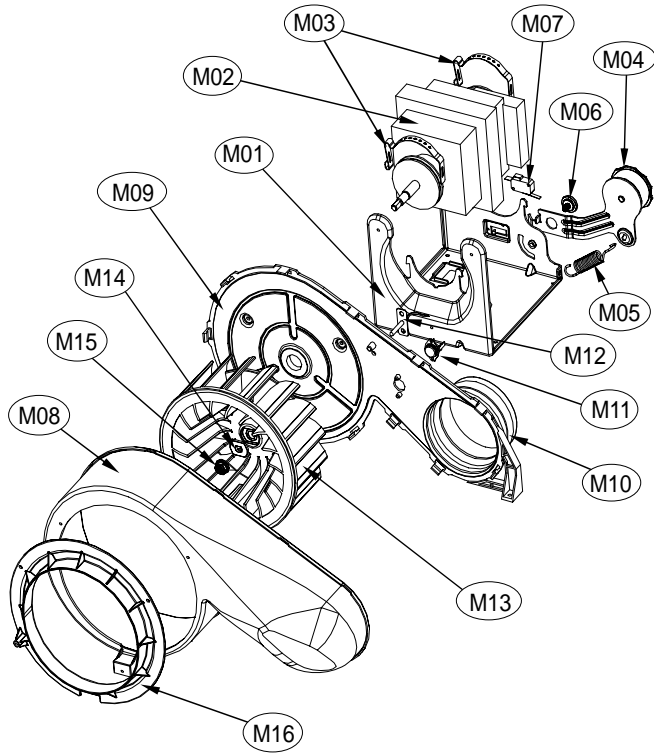

5. DRUM SUPPORT REAR ASS'Y

Drum Support Rear Assembly

ASKO, TL751XXLRR - Electronical Dryer XXL (TL751XXLRR)

Pos	Spare part No.	Description	Qty	Comment
B01	3615304500	Drum Support Rear	1 Pc's	
B02	3610608810	Support Bracket Right Side	1 Pc's	
B03	3610608910	Support Bracket Right Upper	1 Pc's	
B03a	7122401411	Screw - Self Tapping	7 Pc's	
B04	3614714400	Drum Roller	2 Pc's	
B05	3616039400	Washer - Roller	2 Pc's	
B06	3616039300	Nut - Roller	2 Pc's	
B07	3617510100	Inlet Duct Assembly - Elec. Dryer	1 Pc's	

2. DRYER MOTOR ASS'Y

Dryer Motor Assembly

ASKO, TL751XXLRR - Electronical Dryer XXL (TL751XXLRR)

Pos	Spare part No.	Description	Qty	Comment
M01	3610608500	Motor Bracket	1 Pc's	
M01a	7122401411	Screw - Self Tapping	4 Pc's	
M02	36189L5D00	Dryer Motor	1 Pc's	
M03	3611206000	Motor Clamp	2 Pc's	
M04	3610609100	Idler Bracket	1 Pc's	
M05	3615115500	Idler Spring	1 Pc's	
M06	3616039000	Idler Bolt	1 Pc's	
M07	3619047500	Micro Switch	1 Pc's	
M07a	7121301611	Screw-Self Tapping	2 Pc's	
M08	3611144900	Fan Case - Front	1 Pc's	
M09	3611145000	Fan Case - Rear	1 Pc's	
M10	3612323200	Pipe Gasket	1 Pc's	
M10a	7112401411	Screw-Self Tapping	3 Pc's	
M11	3619047900	Fan T-Stat 70c on/85c off	1 Pc's	85C Off / 70C On
M11a	7121300811	Screw-Self Tapping	2 Pc's	
M12	361AAAAC20	Thermistor	1 Pc's	
M12a	7122401411	Screw - Self Tapping	1 Pc's	
M13	3611886200	Fan Impeller	1 Pc's	
M14	3616039100	Lock Washer	1 Pc's	
M15	3616039200	Lock Nut	1 Pc's	
M16	3611428200	Fan Cover	1 Pc's	
M16a	7122401411	Screw - Self Tapping	2 Pc's	