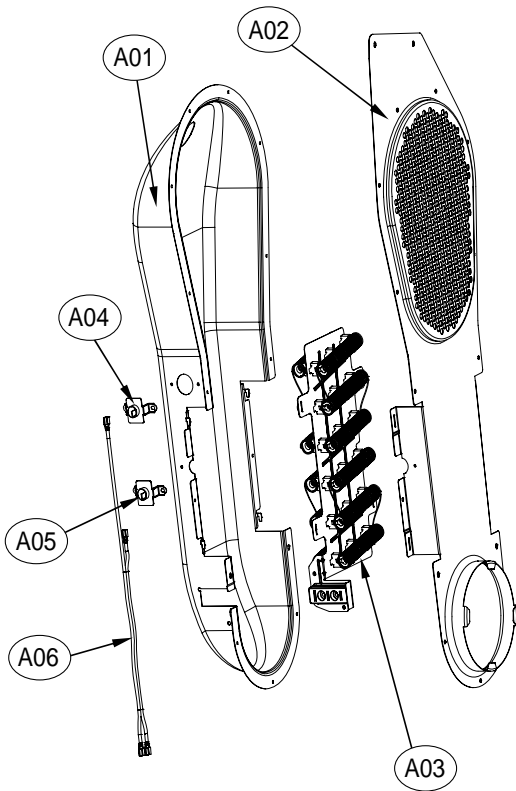

6. DRUM SUPPORT FRONT ASS'Y

Drum Support Front Assembly

ASKO, TL751XXLRR - Electronical Dryer XXL (TL751XXLRR)

Pos	Spare part No.	Description	Qty	Comment
S01	3615304600	Drum Support Front	1 Pc's	
S02	3610609000	Support Bracket Front	4 Pc's	
S03	3611909500	Lint Filter	1 Pc's	
S04	7112401008	Screw-Self Tapping	1 Pc's	
S05	7112401008	Screw-Self Tapping	2 Pc's	
S06	3617510400	Outlet Duct Assembly	1 Pc's	
S07	7112401008	Screw-Self Tapping	2 Pc's	
S08	3614714400	Drum Roller	2 Pc's	
S09	3616039400	Washer - Roller	2 Pc's	
S10	3616039300	Nut - Roller	2 Pc's	
S11	3613625300	Lamp housing	1 Pc's	
S12	3615505100	Lamp Cover	1 Pc's	
S13	7112401008	Screw-Self Tapping	1 Pc's	
S14	3613802400	Harness Clip	1 Pc's	

10. CABINET FRONT ASS'Y

Cabinet Front Assembly

ASKO, TL751XXLRR - Electronical Dryer XXL (TL751XXLRR)

Pos	Spare part No.	Description	Qty	Comment
G01	3610812500RRK	Front Panel RR w/labels	1 Pc's	
G02	3612323300	Front Panel Gasket	4 Pc's	
G03	3615304400	Hinge Support	2 Pc's	
G04	3613802500RR	Door Lock	1 Pc's	
G04a	7122401409	Screw-Self Tapping	2 Pc's	For attaching door lock
G05	3619047700	Door Switch	1 Pc's	
G06	3616051229	Screw - Self Tapping	1 Pc's	
G06a	3616051229	Screw - Self Tapping	1 Pc's	
G07	3613558800	Warning Label	1 Pc's	
G08	3613557600	Caution Label	1 Pc's	
G09	3613558900	Rating Label	1 Pc's	

4. HEATER DUCT ASS'Y

4-1. Electric Type

4-2. Gas Type

Air/Heater duct Assembly

ASKO, TL751XXLRR - Electronical Dryer XXL (TL751XXLRR)

Pos	Spare part No.	Description	Qty	Comment
A01	3617510200	Inlet Duct - Rear	1 Pc's	
A01a	7122400811	Screw-Self Tapping	12 Pc's	
A02	3617510300	Inlet Duct - Front	1 Pc's	
A02a	7122400811	Screw-Self Tapping	4 Pc's	
A03	3612802500	Heater - Dryer	1 Pc's	
A04	3619047600	Thermostat - Hi Limit	1 Pc's	125C Off / 94C On
A05	3619047800	Thermostat Cut-Out	1 Pc's	140C Off / -35C On
A06	3612797100	Heater Harness - Dryer	1 Pc's	