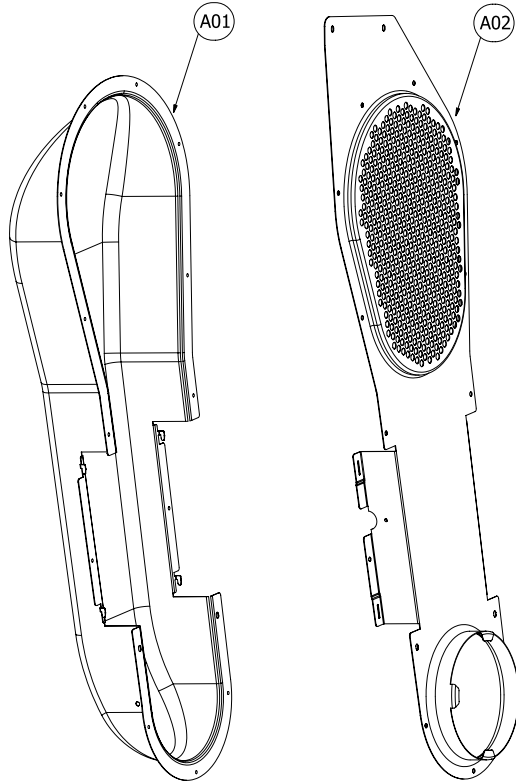

6. DRUM SUPPORT FRONT ASS'Y

Drum Support Front Assembly

ASKO, TL751XXLRR - Electronical Dryer XXL (TL751XXLRR)

Pos	Spare part No.	Description	Qty	Comment
S01	3615304600	Drum Support Front	1 Pc's	
S02	3610609000	Support Bracket Front	4 Pc's	
S03	3611909500	Lint Filter	1 Pc's	
S04	7112401008	Screw-Self Tapping	1 Pc's	
S05	7112401008	Screw-Self Tapping	2 Pc's	
S06	3617510400	Outlet Duct Assembly	1 Pc's	
S07	7112401008	Screw-Self Tapping	2 Pc's	
S08	3614714400	Drum Roller	2 Pc's	
S09	3616039400	Washer - Roller	2 Pc's	
S10	3616039300	Nut - Roller	2 Pc's	
S11	3613625300	Lamp housing	1 Pc's	
S12	3615505100	Lamp Cover	1 Pc's	
S13	7112401008	Screw-Self Tapping	1 Pc's	
S14	3613802400	Harness Clip	1 Pc's	

10. CABINET FRONT ASS'Y

Cabinet Front Assembly

ASKO, TL751XXLRR - Electronical Dryer XXL (TL751XXLRR)

Pos	Spare part No.	Description	Qty	Comment
G01	3610812500RRK	Front Panel RR w/labels	1 Pc's	
G02	3612323300	Front Panel Gasket	4 Pc's	
G03	3615304400	Hinge Support	2 Pc's	
G04	3613802500RR	Door Lock	1 Pc's	
G04a	7122401409	Screw-Self Tapping	2 Pc's	For attaching door lock
G05	3619047700	Door Switch	1 Pc's	
G06	3616051229	Screw - Self Tapping	1 Pc's	
G06a	3616051229	Screw - Self Tapping	1 Pc's	
G07	3613558800	Warning Label	1 Pc's	
G08	3613557600	Caution Label	1 Pc's	
G09	3613558900	Rating Label	1 Pc's	

4. HEATER DUCT ASS'Y

4-1. Electric Type

4-2. Gas Type

Air/Heater duct Assembly

ASKO, TL751XXLRR - Electronical Dryer XXL (TL751XXLRR)

Pos	Spare part No.	Description	Qty	Comment
A01	3617510200	Inlet Duct - Rear	1 Pc's	
A01a	7122400811	Screw-Self Tapping	12 Pc's	
A02	3617510300	Inlet Duct - Front	1 Pc's	
A02a	7122400811	Screw-Self Tapping	4 Pc's	
A03	3612802500	Heater - Dryer	1 Pc's	
A04	3619047600	Thermostat - Hi Limit	1 Pc's	125C Off / 94C On
A05	3619047800	Thermostat Cut-Out	1 Pc's	140C Off / -35C On
A06	3612797100	Heater Harness - Dryer	1 Pc's	