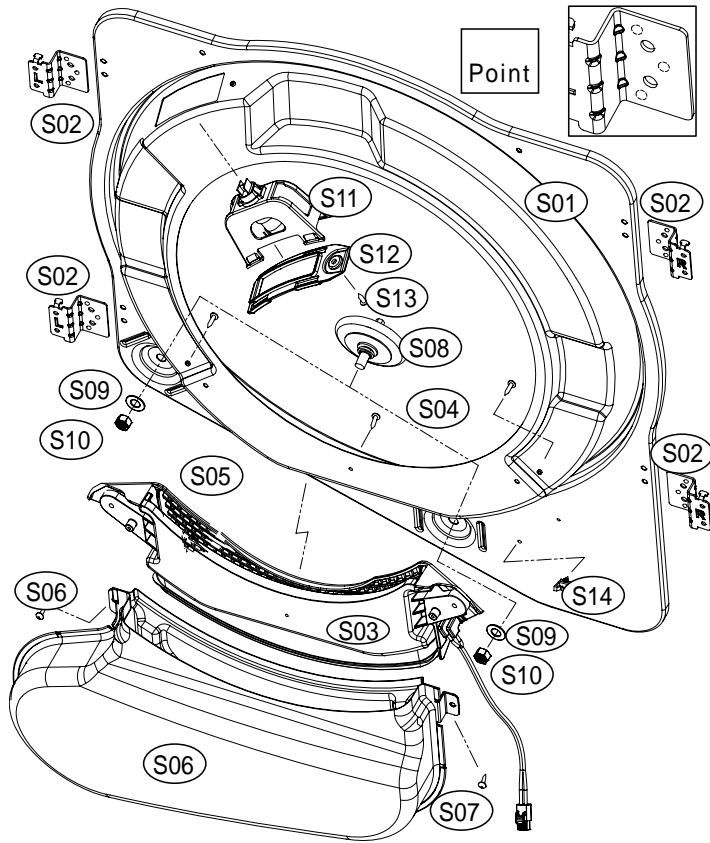

2. DRYER MOTOR ASS'Y

Dryer Motor Assembly

ASKO, TL751XXLRR - Electronical Dryer XXL (TL751XXLRR)

Pos	Spare part No.	Description	Qty	Comment
M01	3610608500	Motor Bracket	1 Pc's	
M01a	7122401411	Screw - Self Tapping	4 Pc's	
M02	36189L5D00	Dryer Motor	1 Pc's	
M03	3611206000	Motor Clamp	2 Pc's	
M04	3610609100	Idler Bracket	1 Pc's	
M05	3615115500	Idler Spring	1 Pc's	
M06	3616039000	Idler Bolt	1 Pc's	
M07	3619047500	Micro Switch	1 Pc's	
M07a	7121301611	Screw-Self Tapping	2 Pc's	
M08	3611144900	Fan Case - Front	1 Pc's	
M09	3611145000	Fan Case - Rear	1 Pc's	
M10	3612323200	Pipe Gasket	1 Pc's	
M10a	7112401411	Screw-Self Tapping	3 Pc's	
M11	3619047900	Fan T-Stat 70c on/85c off	1 Pc's	85C Off / 70C On
M11a	7121300811	Screw-Self Tapping	2 Pc's	
M12	361AAAAC20	Thermistor	1 Pc's	
M12a	7122401411	Screw - Self Tapping	1 Pc's	
M13	3611886200	Fan Impeller	1 Pc's	
M14	3616039100	Lock Washer	1 Pc's	
M15	3616039200	Lock Nut	1 Pc's	
M16	3611428200	Fan Cover	1 Pc's	
M16a	7122401411	Screw - Self Tapping	2 Pc's	

6. DRUM SUPPORT FRONT ASS'Y

Drum Support Front Assembly

ASKO, TL751XXLRR - Electronical Dryer XXL (TL751XXLRR)

Pos	Spare part No.	Description	Qty	Comment
S01	3615304600	Drum Support Front	1 Pc's	
S02	3610609000	Support Bracket Front	4 Pc's	
S03	3611909500	Lint Filter	1 Pc's	
S04	7112401008	Screw-Self Tapping	1 Pc's	
S05	7112401008	Screw-Self Tapping	2 Pc's	
S06	3617510400	Outlet Duct Assembly	1 Pc's	
S07	7112401008	Screw-Self Tapping	2 Pc's	
S08	3614714400	Drum Roller	2 Pc's	
S09	3616039400	Washer - Roller	2 Pc's	
S10	3616039300	Nut - Roller	2 Pc's	
S11	3613625300	Lamp housing	1 Pc's	
S12	3615505100	Lamp Cover	1 Pc's	
S13	7112401008	Screw-Self Tapping	1 Pc's	
S14	3613802400	Harness Clip	1 Pc's	