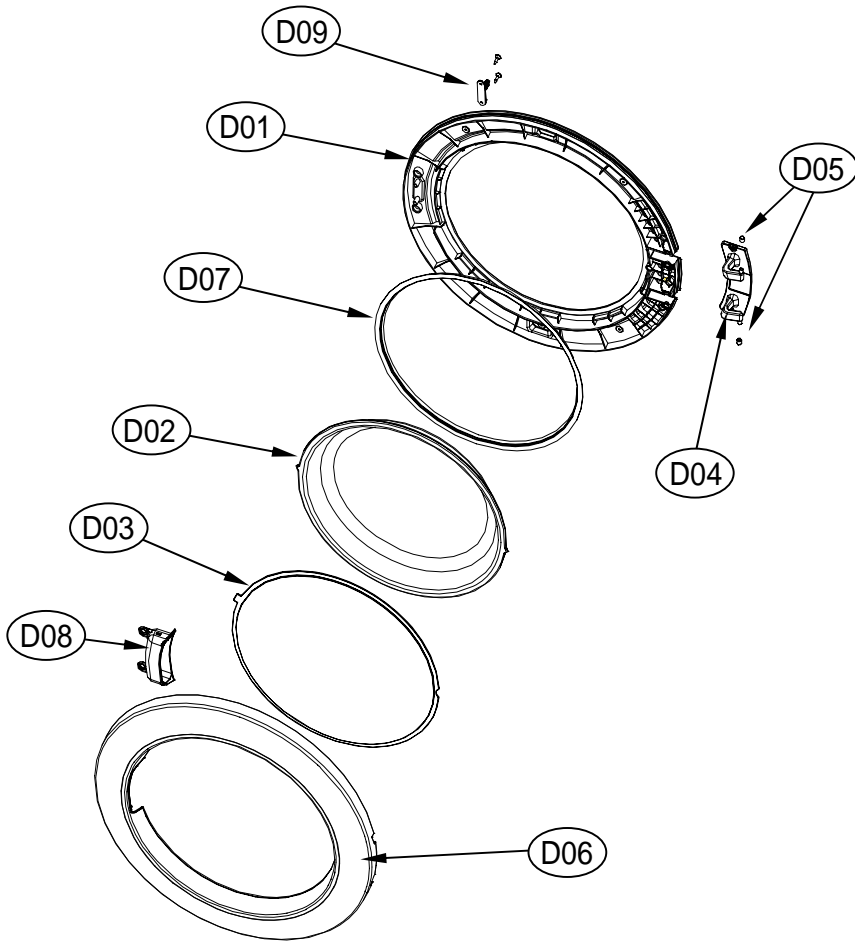

8. DOOR ASS'Y

Door Assembly

ASKO, TL751XXLRR - Electronical Dryer XXL (TL751XXLRR)

Pos	Spare part No.	Description	Qty	Comment
D01	3612208000	Door Frame - Inner	1 Pc's	
D01a	7115402008	Screw - Self Tapping	15 Pc's	For attaching Inner & Outer door frames
D02	36117ABR00	Door Glass	1 Pc's	
D03	3618304300	Door Glass Protection	1 Pc's	
D04	3612903600	Door Hinge	1 Pc's	
D05	3610916500	Door Hinge Cap	2 Pc's	
D06	3612208120	Door Frame - Outer Chrome	1 Pc's	
D07	3612323000	Door Gasket	1 Pc's	
D08	3611428310	Handle Cover	1 Pc's	
D09	3613101100	Door Hook	1 Pc's	
D09a	7115401608	Screw-Self Tapping	1 Pc's	For attaching door hook

11. CONTROL PANEL F ASS'Y

Control Panel Assembly

ASKO, TL751XXLRR - Electronical Dryer XXL (TL751XXLRR)

Pos	Spare part No.	Description	Qty	Comment
P01	3614288900RR	Front Control Panel	1 Pc's	
P01a	71224012411	Screw - Self Tapping	1 Pc's	To affix PCB case to control panel
P02	3616637800	Power Button	1 Pc's	
P03	3615506300	Lens Cover - Prg Selector	1 Pc's	
P04	3616637900	Start Button	1 Pc's	
P05	3615506400	Program Lens Cover	1 Pc's	
P06	3616638100	Option Button	7 Pc's	
P07	3616638000	Function Button	1 Pc's	
P08	3616638200	Program Knob - Outer	1 Pc's	
P09	3616638300	Program Knob - Inner	1 Pc's	
P10	3613054700	Program Knob Lens	1 Pc's	
P11	3613054500	Program Knob Lens Holder	1 Pc's	
P12	3613054600	Lens Cover - Prg Option	1 Pc's	
P13	PRPSSWAD55	Control Unit PCB - Dryer	1 Pc's	For Electric & Gas Dryers
P14	3611147600	Control Unit Case - PCB Front	1 Pc's	
P14a	71224012411	Screw - Self Tapping	7 Pc's	To affix PCB case to control panel
P15	3610917700RR	Screw Cap	1 Pc's	

7. DRUM ASS'Y

Drum Assembly

ASKO, TL751XXLRR - Electronical Dryer XXL (TL751XXLRR)

Pos	Spare part No.	Description	Qty	Comment
D01	3617010000	Drum	6 Pc's	
D02	361A401000	Drum Paddle	3 Pc's	
D02a	7122502008	Screw-Self Tapping	12 Pc's	
D03	3614010600	Drum Seal	2 Pc's	
D04	3614111110	Drum Pad	4 Pc's	
D05	3616591200	Belt	1 Pc's	