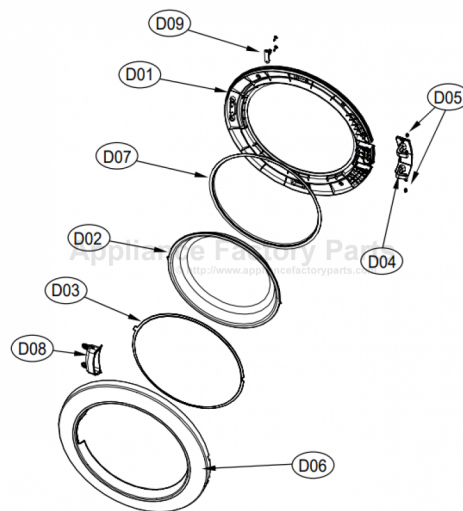

[Find Your ASKO Dryer Parts - Select From 73 Models](#)

----- Manual continues below -----