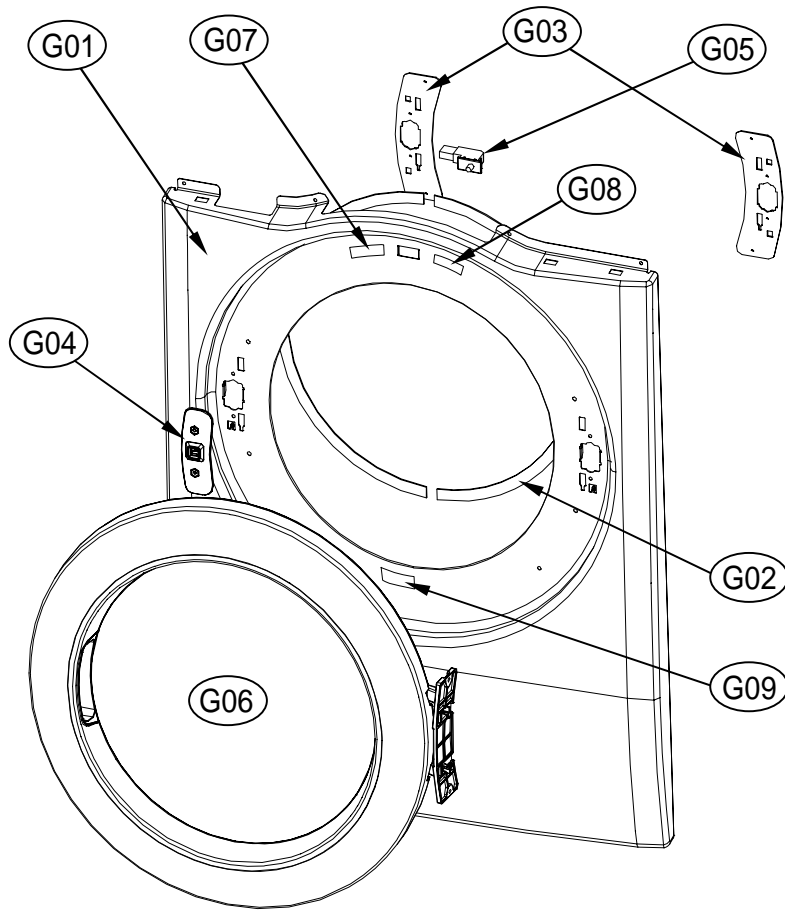

6. DRUM SUPPORT FRONT ASS'Y

Drum Support Front Assembly

ASKO, TL751XXLRR - Electronical Dryer XXL (TL751XXLRR)

Pos	Spare part No.	Description	Qty	Comment
S01	3615304600	Drum Support Front	1 Pc's	
S02	3610609000	Support Bracket Front	4 Pc's	
S03	3611909500	Lint Filter	1 Pc's	
S04	7112401008	Screw-Self Tapping	1 Pc's	
S05	7112401008	Screw-Self Tapping	2 Pc's	
S06	3617510400	Outlet Duct Assembly	1 Pc's	
S07	7112401008	Screw-Self Tapping	2 Pc's	
S08	3614714400	Drum Roller	2 Pc's	
S09	3616039400	Washer - Roller	2 Pc's	
S10	3616039300	Nut - Roller	2 Pc's	
S11	3613625300	Lamp housing	1 Pc's	
S12	3615505100	Lamp Cover	1 Pc's	
S13	7112401008	Screw-Self Tapping	1 Pc's	
S14	3613802400	Harness Clip	1 Pc's	

10. CABINET FRONT ASS'Y

Cabinet Front Assembly

ASKO, TL751XXLRR - Electronical Dryer XXL (TL751XXLRR)

Pos	Spare part No.	Description	Qty	Comment
G01	3610812500RRK	Front Panel RR w/labels	1 Pc's	
G02	3612323300	Front Panel Gasket	4 Pc's	
G03	3615304400	Hinge Support	2 Pc's	
G04	3613802500RR	Door Lock	1 Pc's	
G04a	7122401409	Screw-Self Tapping	2 Pc's	For attaching door lock
G05	3619047700	Door Switch	1 Pc's	
G06	3616051229	Screw - Self Tapping	1 Pc's	
G06a	3616051229	Screw - Self Tapping	1 Pc's	
G07	3613558800	Warning Label	1 Pc's	
G08	3613557600	Caution Label	1 Pc's	
G09	3613558900	Rating Label	1 Pc's	