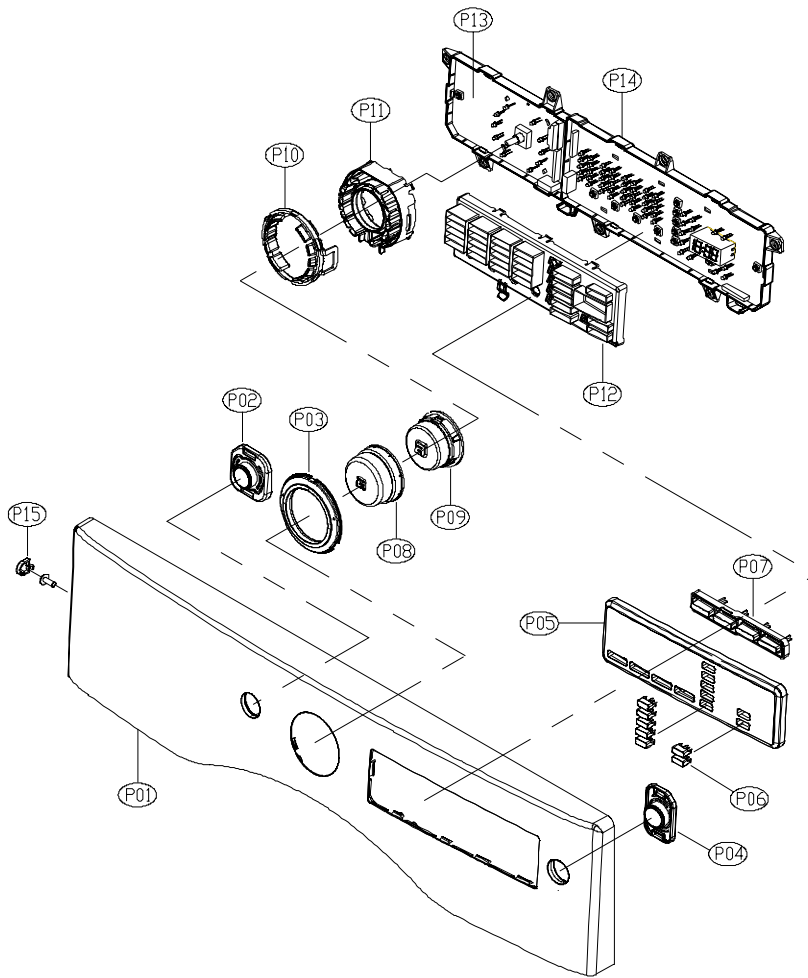

8. DOOR ASS'Y

Door Assembly

ASKO, TL751XXLRR - Electronical Dryer XXL (TL751XXLRR)

Pos	Spare part No.	Description	Qty	Comment
D01	3612208000	Door Frame - Inner	1 Pc's	
D01a	7115402008	Screw - Self Tapping	15 Pc's	For attaching Inner & Outer door frames
D02	36117ABR00	Door Glass	1 Pc's	
D03	3618304300	Door Glass Protection	1 Pc's	
D04	3612903600	Door Hinge	1 Pc's	
D05	3610916500	Door Hinge Cap	2 Pc's	
D06	3612208120	Door Frame - Outer Chrome	1 Pc's	
D07	3612323000	Door Gasket	1 Pc's	
D08	3611428310	Handle Cover	1 Pc's	
D09	3613101100	Door Hook	1 Pc's	
D09a	7115401608	Screw-Self Tapping	1 Pc's	For attaching door hook

11. CONTROL PANEL F ASS'Y

Control Panel Assembly

ASKO, TL751XXLRR - Electronical Dryer XXL (TL751XXLRR)

Pos	Spare part No.	Description	Qty	Comment
P01	3614288900RR	Front Control Panel	1 Pc's	
P01a	71224012411	Screw - Self Tapping	1 Pc's	To affix PCB case to control panel
P02	3616637800	Power Button	1 Pc's	
P03	3615506300	Lens Cover - Prg Selector	1 Pc's	
P04	3616637900	Start Button	1 Pc's	
P05	3615506400	Program Lens Cover	1 Pc's	
P06	3616638100	Option Button	7 Pc's	
P07	3616638000	Function Button	1 Pc's	
P08	3616638200	Program Knob - Outer	1 Pc's	
P09	3616638300	Program Knob - Inner	1 Pc's	
P10	3613054700	Program Knob Lens	1 Pc's	
P11	3613054500	Program Knob Lens Holder	1 Pc's	
P12	3613054600	Lens Cover - Prg Option	1 Pc's	
P13	PRPSSWAD55	Control Unit PCB - Dryer	1 Pc's	For Electric & Gas Dryers
P14	3611147600	Control Unit Case - PCB Front	1 Pc's	
P14a	71224012411	Screw - Self Tapping	7 Pc's	To affix PCB case to control panel
P15	3610917700RR	Screw Cap	1 Pc's	