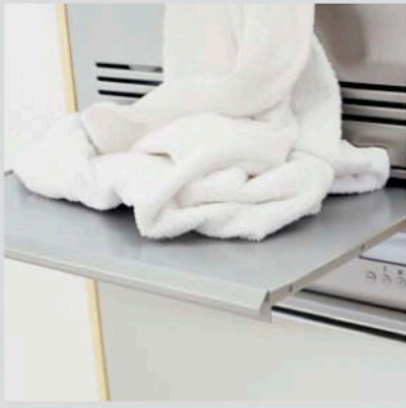

Spare Parts Catalogue

ASKO Tumble Dryers \ ASKO XXL Series
Type: TLS752
Model: TLS752XXL Electric dryer

Prod. No: 107752RR
April 6th 2010

ASKO Appliances Inc.

4001 E Plano Parkway #1004001 E Plano Parkway #100
Plano, Texas 75074