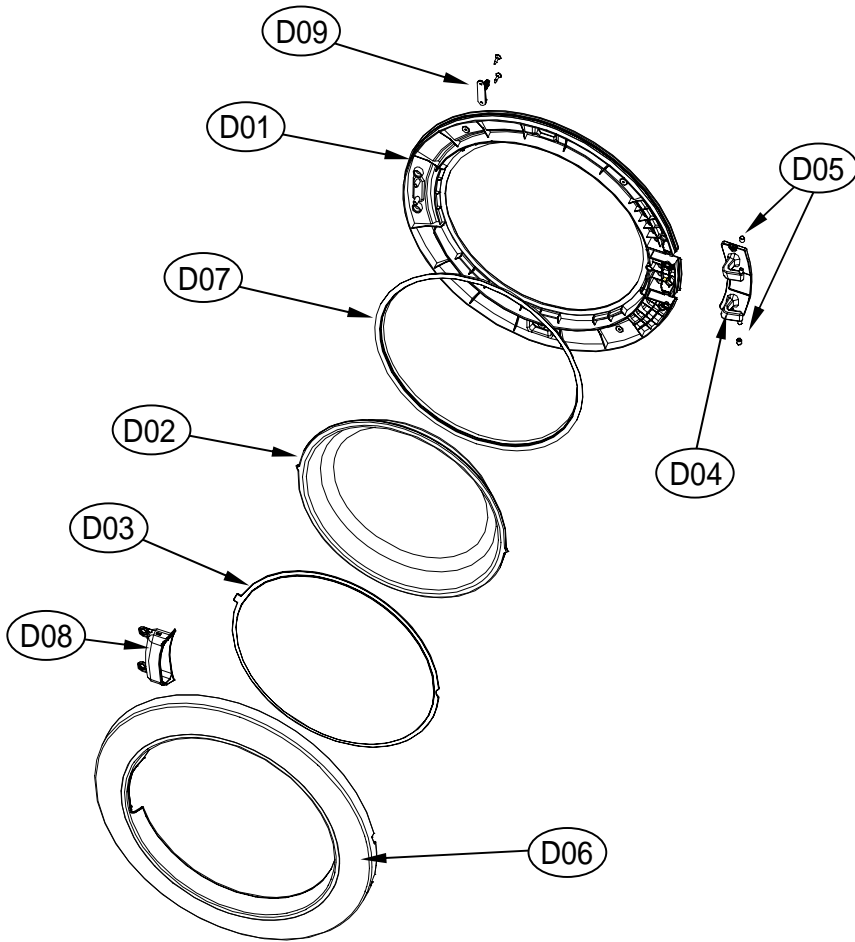

8. DOOR ASS'Y