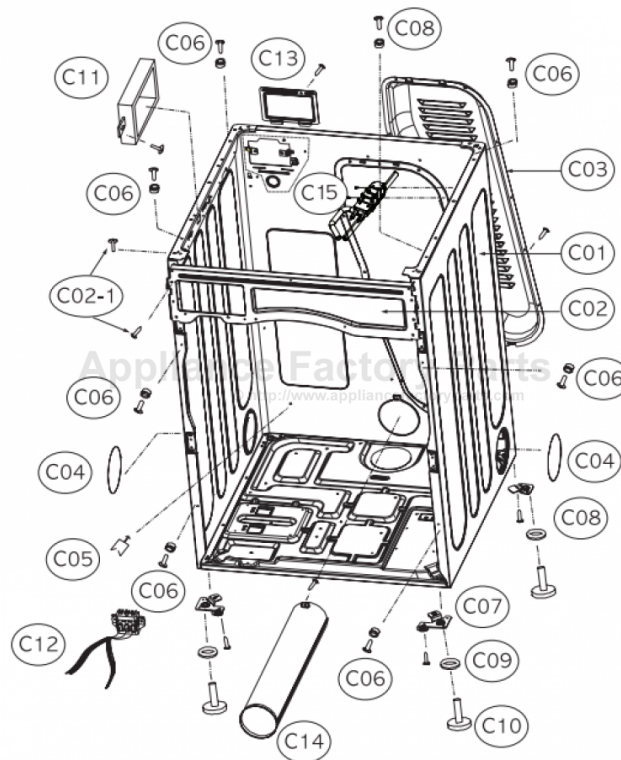

[Find Your ASKO Dryer Parts - Select From 73 Models](#)

----- Manual continues below -----