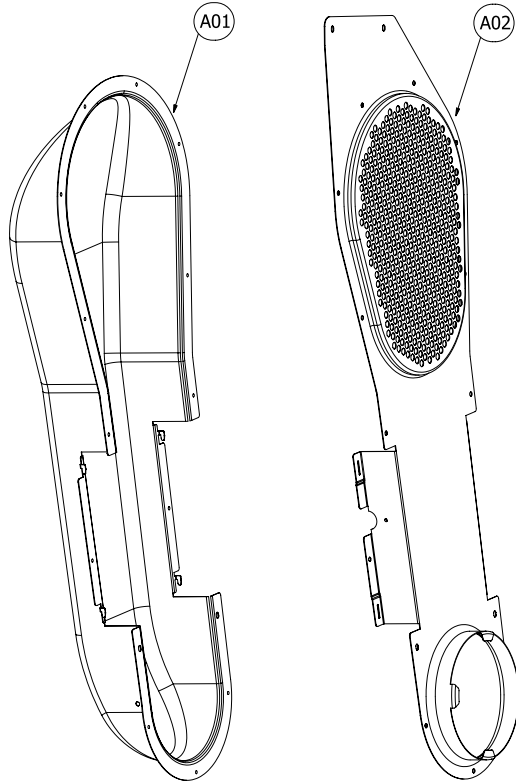

5. DRUM SUPPORT REAR ASS'Y

Rear Assembly Dryer Drum

ASKO, TLS752XXL - Electric dryer #107752RR (TLS752)

Pos	Spare part No.	Description	Qty	Comment
B01	3615304500	Drum Support Rear	1 Pc's	
B02	3610608810	Support Bracket Right Side	1 Pc's	
B02-a	7122401411	Screw - Self Tapping	7 Pc's	
B03	3610608910	Support Bracket Right Upper	1 Pc's	
B03-a	7122401411	Screw - Self Tapping	7 Pc's	
B04	3614714400	Drum Roller	2 Pc's	
B05	3616039400	Washer - Roller	2 Pc's	
B06	3616039300	Nut - Roller	2 Pc's	
B07	3617510100	Inlet Duct Assembly - Elec. Dryer	1 Pc's	

6. SUPPORT DRUM FRONT ASS'Y

Front ass'y dryer drum

ASKO, TLS752XXL - Electric dryer #107752RR (TLS752)

Pos	Spare part No.	Description	Qty	Comment
S01	3615304600	Drum Support Front	1 Pc's	
S02	3613053400	Lamp Housing	1 Pc's	
S03	3613053300	Lamp Socket	1 Pc's	
S04	3613625400	LAMP	1 Pc's	
S05	3615505100	Lamp Cover	1 Pc's	
S05-a	7112401208	Screw-Self Tapping	1 Pc's	
S09	3611909700	Filter Body - Rear	1 Pc's	
S09-a	7122401408	SCREW TAPPING	3 Pc's	
S10	3611909600	Filter Body - Front	1 Pc's	
S10-a	7122401408	SCREW TAPPING	3 Pc's	
S11	3611909810	FILTER AS	1 Pc's	
S11-a	7122401408	SCREW TAPPING	3 Pc's	
S12	3617510400	Outlet Duct Assembly	1 Pc's	
S12-a	7122401408	SCREW TAPPING	3 Pc's	
S13	3614825500	Moisture Sensor	2 Pc's	
S14	3612009600	Sensor Bracket - Center	1 Pc's	
S15	3612009700	Sensor Bracket - Right	1 Pc's	
S16	3612797200	Harness - Sensor	1 Pc's	

4. HEATER DUCT ASS'Y

4-1. Electric Type

4-2. Gas Type

Rear Assembly Dryer

ASKO, TLS752XXL - Electric dryer #107752RR (TLS752)

Pos	Spare part No.	Description	Qty	Comment
A01	3617510200	Inlet Duct - Rear	1 Pc's	
A01-a	7122400811	Screw-Self Tapping	12 Pc's	
A02	3617510300	Inlet Duct - Front	1 Pc's	
A03	3612802500	Heater - Dryer	1 Pc's	
A04	3619047600	Thermostat - Hi Limit	1 Pc's	
A04-a	7122400811	Screw-Self Tapping	2 Pc's	
A05	3619047800	Thermostat Cut-Out	1 Pc's	
A05-a	7122400811	Screw-Self Tapping	2 Pc's	
A06	3612797100	Heater Harness - Dryer	1 Pc's	