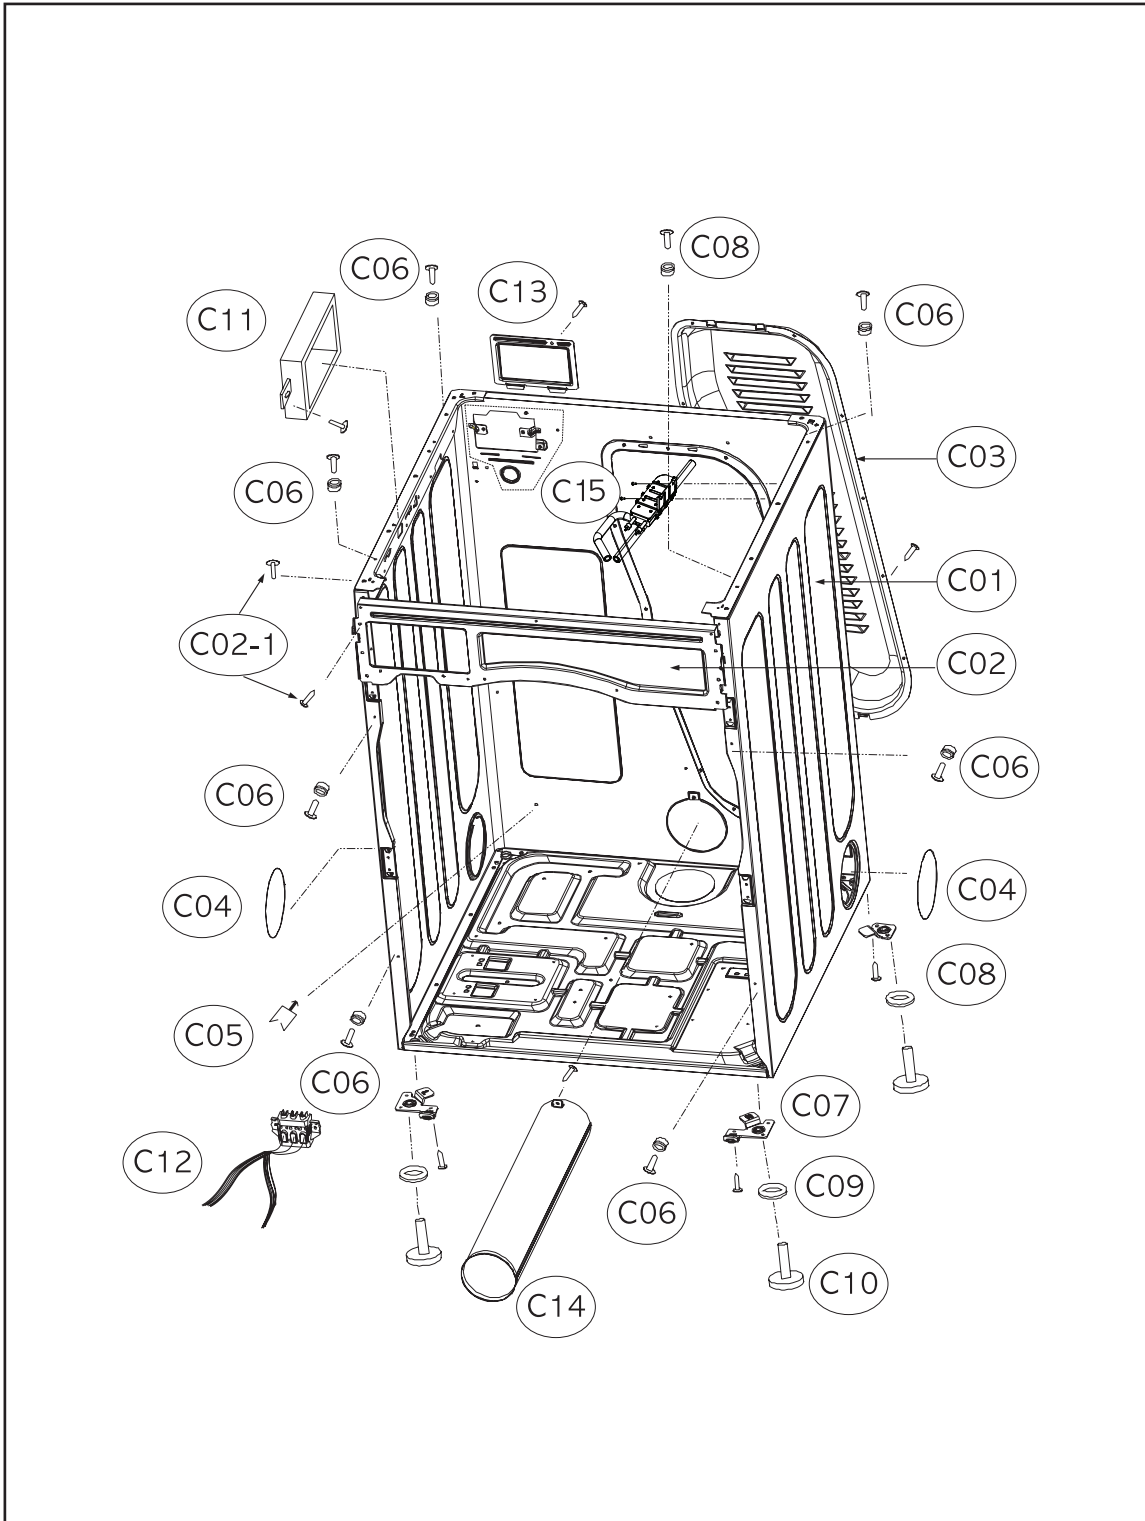

Parts List by Ass'y

1. DRYER CABINET ASS'Y

Cabinet

ASKO, TLS752XXL - Electric dryer #107752RR (TLS752)

Pos	Spare part No.	Description	Qty	Comment
C01	3610392900	Base	1 Pc's	
C01	3612206500	Frame Top - Left	1 Pc's	
C01	3612206600	Frame Top - Right	1 Pc's	
C02	3612207900	Front Frame Upper	1 Pc's	
C02-a	7121401411	Screw - Self Tapping	6 Pc's	
C03	3611427900	Back Cover	1 Pc's	
C03-a	7112401411	Screw-Self Tapping	12 Pc's	
C04	3611428010RR	Duct Cover	2 Pc's	
C06	3612008000	Panel Clip	6 Pc's	
C06-a	7121401211	Screw - Self Tapping	6 Pc's	
C07	3615304200	Front Leg Support	2 Pc's	
C08	3615304300	Rear Leg Support	2 Pc's	
C09	3612006400	Leg Locking Nut	4 Pc's	
C10	3612100700	Leg Adjustable	4 Pc's	
C10-a	7122401411	Screw - Self Tapping	2 Pc's	
C11	PRPSSWAD44	PCB DRYER ELECTRIC MAIN AS	1 Pc's	
C12	3612799100	Harness, E-Dryer Main, Hot steam	1 Pc's	
C12-a	7121401411	Screw - Self Tapping	6 Pc's	
C12-b	7S422X4081	Earth Ground Screw	2 Pc's	
C14	3611428100	Terminal Block Cover	1 Pc's	
C14	3614413600	Exhaust Pipe	1 Pc's	
C14-a	7112401008	Screw-Self Tapping	1 Pc's	
C14-a	7112401411	Screw-Self Tapping	1 Pc's	
C15	3619606900	UNIT STEAM DRYER AS	1 Pc's	
C15-a	7122401411	Screw - Self Tapping	2 Pc's	

8. DOOR ASS'Y

Door Assembly

ASKO, TLS752XXL - Electric dryer #107752RR (TLS752)

Pos	Spare part No.	Description	Qty	Comment
D01	3612208000	Door Frame - Inner	1 Pc's	
D01-a	7115402008	Screw - Self Tapping	15 Pc's	
D02	36117ABR00	Door Glass	1 Pc's	
D03	3618304300	Door Glass Protection	1 Pc's	
D04	3612903600RR	Door Hinge	1 Pc's	
D05	3610916500RR	Door Hinge Cap	2 Pc's	
D06	3612208110RR	Door Frame - Outer	1 Pc's	
D07	3612323000	Door Gasket	1 Pc's	
D08	3611428310RR	Handle Cover	1 Pc's	
D09	3613101100	Door Hook	1 Pc's	
D09-a	7115401608	Screw-Self Tapping	1 Pc's	