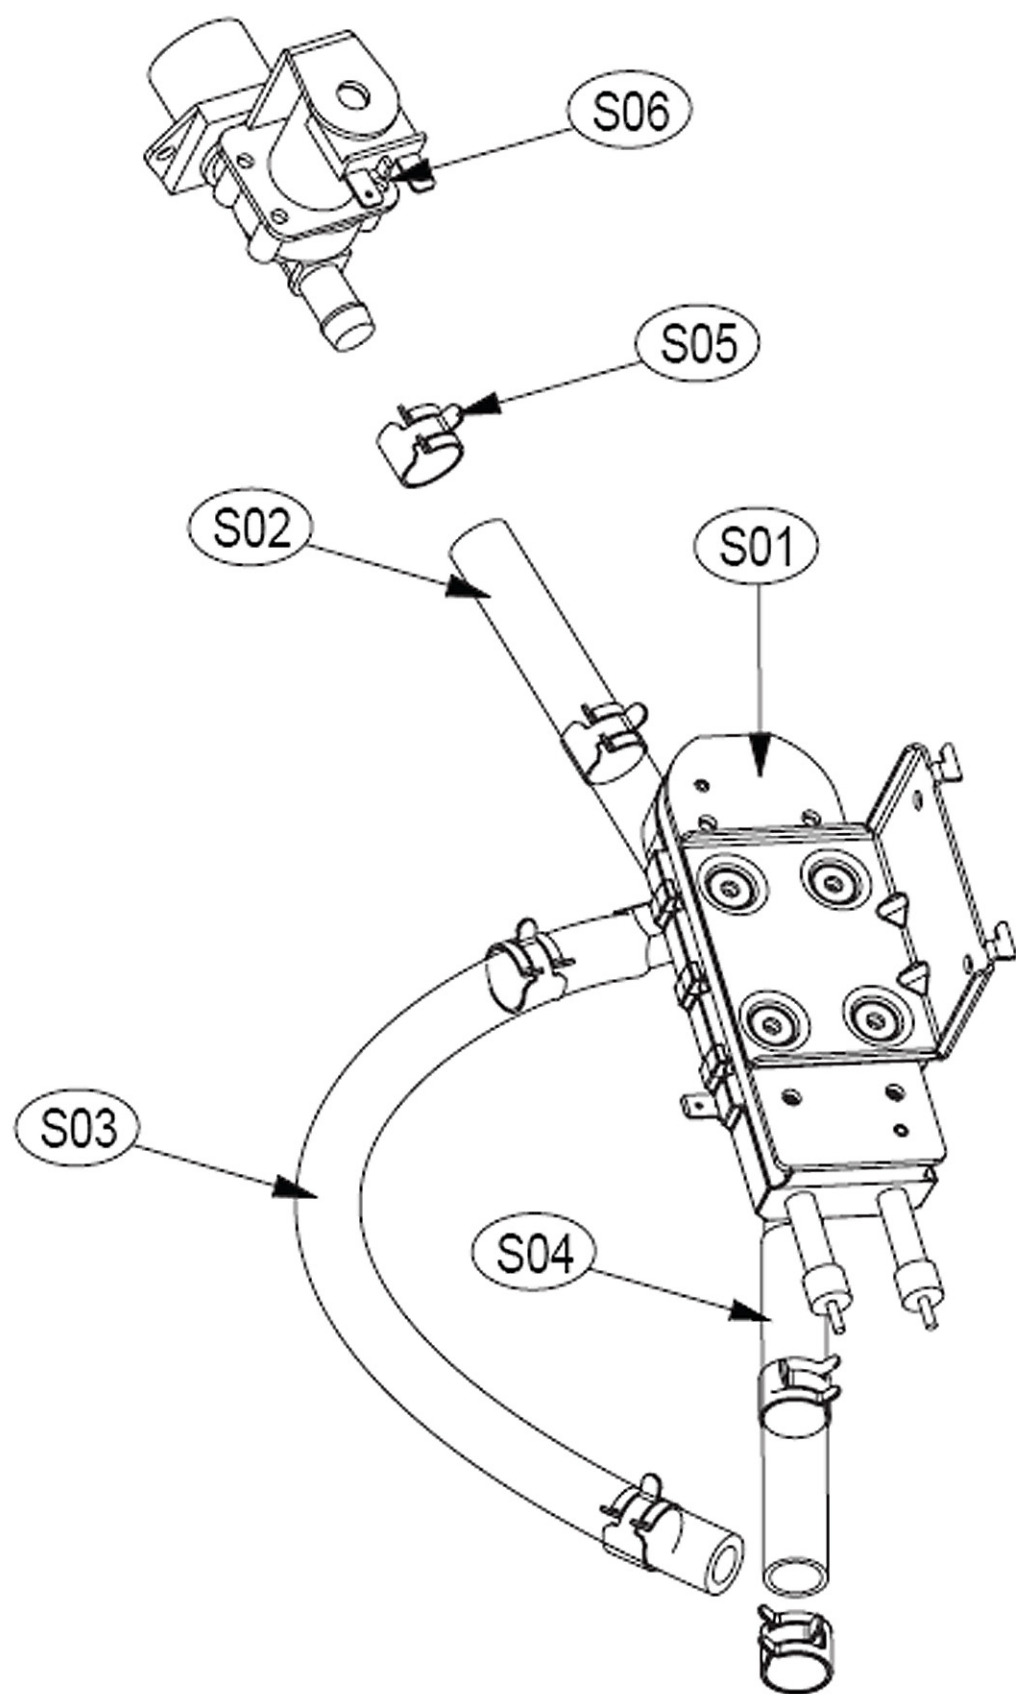

8. DOOR ASS'Y

Door Assembly

ASKO, TLS752XXL - Electric dryer #107752RR (TLS752)

Pos	Spare part No.	Description	Qty	Comment
D01	3612208000	Door Frame - Inner	1 Pc's	
D01-a	7115402008	Screw - Self Tapping	15 Pc's	
D02	36117ABR00	Door Glass	1 Pc's	
D03	3618304300	Door Glass Protection	1 Pc's	
D04	3612903600RR	Door Hinge	1 Pc's	
D05	3610916500RR	Door Hinge Cap	2 Pc's	
D06	3612208110RR	Door Frame - Outer	1 Pc's	
D07	3612323000	Door Gasket	1 Pc's	
D08	3611428310RR	Handle Cover	1 Pc's	
D09	3613101100	Door Hook	1 Pc's	
D09-a	7115401608	Screw-Self Tapping	1 Pc's	

12. UNIT STEAM DRYER AS & UNIT COLD

Inlet System

ASKO, TLS752XXL - Electric dryer #107752RR (TLS752)

Pos	Spare part No.	Description	Qty	Comment
C01	36104PWE00	BODY COLD SPRAY AS	1 Pc's	
C02	3618110900	JET NOZZLE AS	1 Pc's	
C03	3616063800	NUT HEX	1 Pc's	
C04	3615417900	VALVE INLET	1 Pc's	
C05	3610919300	CAP BODY	1 Pc's	
C05-a	7112401208	Screw-Self Tapping	2 Pc's	
S01	3619606700	UNIT STEAM AS	1 Pc's	
S02-S04	3613275100	HOSE SPRAY	1 Pc's	
S05	3611205830	CLAMP HOSE	1 Pc's	
S06	3615416731	VALVE INLET	1 Pc's	
S06	3619607000	UNIT COLD SPRAY AS	1 Pc's	
S06-a	7122401411	Screw - Self Tapping	2 Pc's	