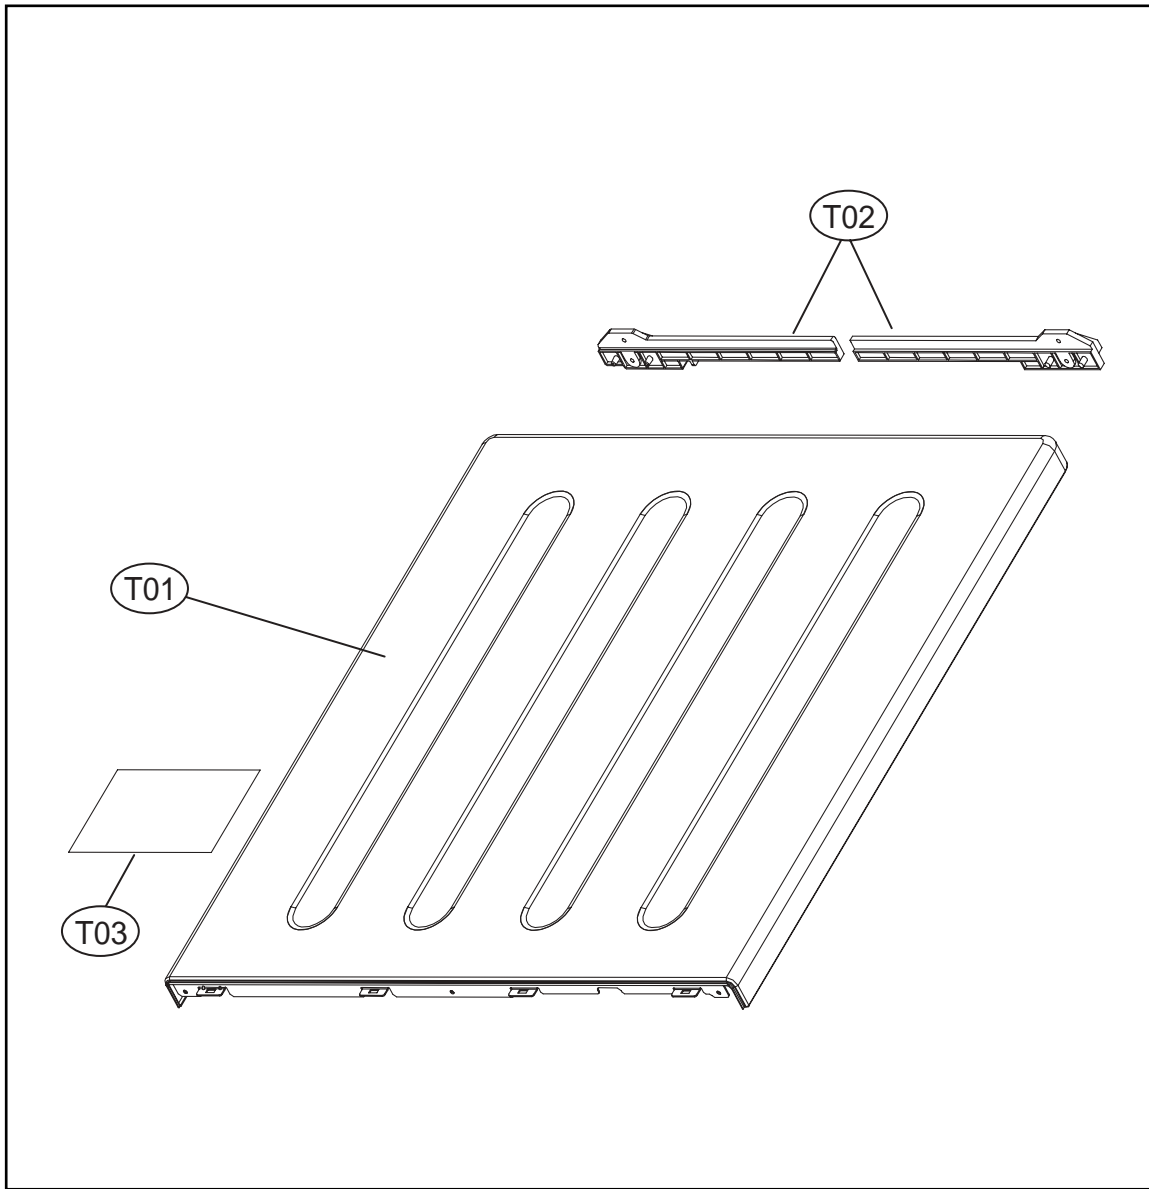

7. TOP PANEL ASS'Y