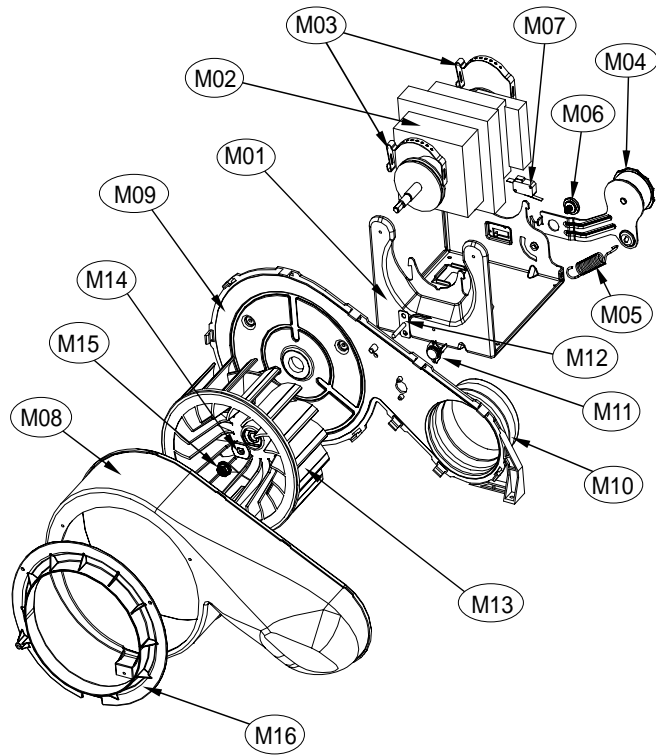

12. UNIT STEAM DRYER AS & UNIT COLD

Inlet System

ASKO, TLS752XXL - Electric dryer #107752RR (TLS752)

Pos	Spare part No.	Description	Qty	Comment
C01	36104PWE00	BODY COLD SPRAY AS	1 Pc's	
C02	3618110900	JET NOZZLE AS	1 Pc's	
C03	3616063800	NUT HEX	1 Pc's	
C04	3615417900	VALVE INLET	1 Pc's	
C05	3610919300	CAP BODY	1 Pc's	
C05-a	7112401208	Screw-Self Tapping	2 Pc's	
S01	3619606700	UNIT STEAM AS	1 Pc's	
S02-S04	3613275100	HOSE SPRAY	1 Pc's	
S05	3611205830	CLAMP HOSE	1 Pc's	
S06	3615416731	VALVE INLET	1 Pc's	
S06	3619607000	UNIT COLD SPRAY AS	1 Pc's	
S06-a	7122401411	Screw - Self Tapping	2 Pc's	

2. DRYER MOTOR ASS'Y

Motor ass'y dryer

ASKO, TLS752XXL - Electric dryer #107752RR (TLS752)

Pos	Spare part No.	Description	Qty	Comment
M01	3610608500	Motor Bracket	1 Pc's	
M02	36189L5D00	Dryer Motor	1 Pc's	
M03	3611206000	Motor Clamp	2 Pc's	
M04	3610609100	Idler Bracket	1 Pc's	
M05	3615115500	Idler Spring	1 Pc's	
M06	3616039000	Idler Bolt	1 Pc's	
M07	3619047500	Micro Switch	1 Pc's	
M07-a	7121301611	Screw-Self Tapping	2 Pc's	
M08	3611144900	Fan Case - Front	1 Pc's	
M09	3611145000	Fan Case - Rear	1 Pc's	
M10	3612323200	Pipe Gasket	1 Pc's	
M10-a	7112401411	Screw-Self Tapping	3 Pc's	
M11	3619047900	THERMOSTAT FAN	1 Pc's	
M11-a	7121300811	Screw-Self Tapping	2 Pc's	
M12	361AAAAC20	Thermistor	1 Pc's	
M12-a	7122401411	Screw - Self Tapping	1 Pc's	
M13	3611886200	Fan Impeller	1 Pc's	
M14	3616039100	Lock Washer	1 Pc's	
M15	3616039200	Lock Nut	1 Pc's	
M16	3611428200	Fan Cover	1 Pc's	
M16-a	7122401411	Screw - Self Tapping	2 Pc's	