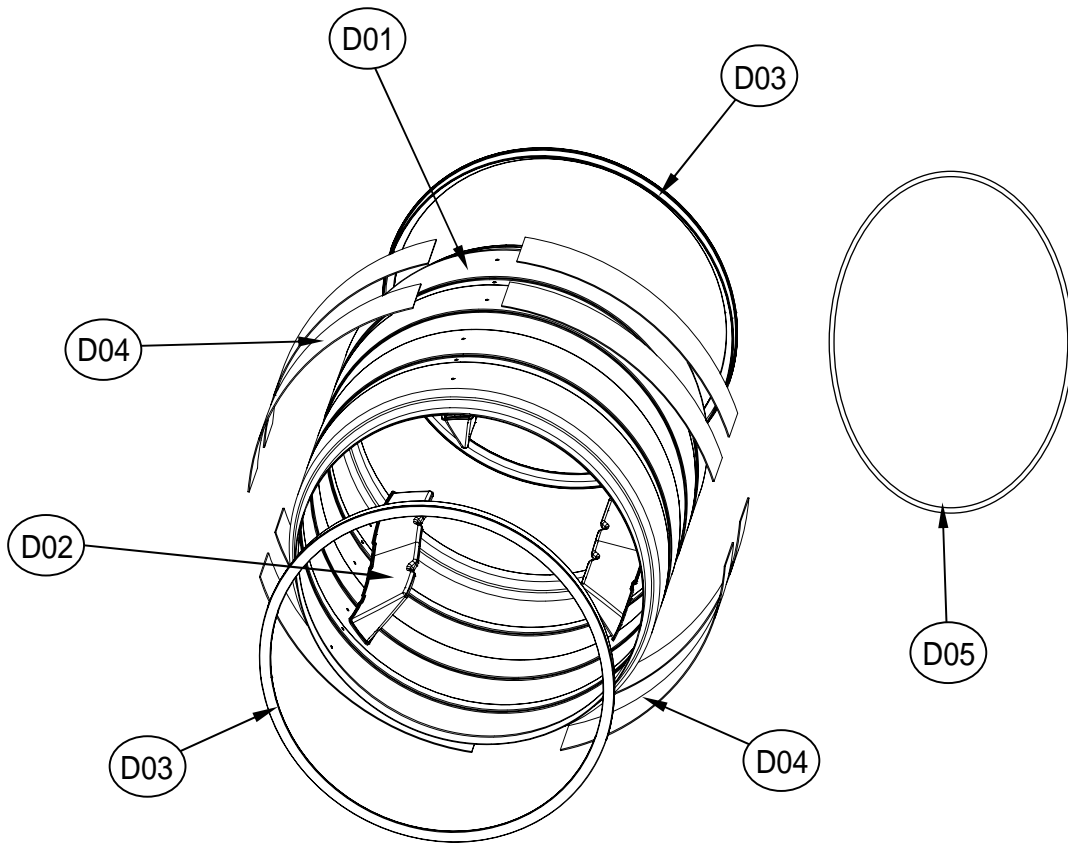

7. DRUM ASS'Y

Drum Assembly

ASKO, TLS752XXL - Electric dryer #107752RR (TLS752)

Pos	Spare part No.	Description	Qty	Comment
D01	3617011000	DRUM	1 Pc's	
D02	361A401050	LIFTER	3 Pc's	
D02-a	7122502008	Screw-Self Tapping	12 Pc's	
D03	3614010600	Drum Seal	2 Pc's	
D04	3614111100	PAD DRUM	6 Pc's	
D05	3616591200	Belt	1 Pc's	