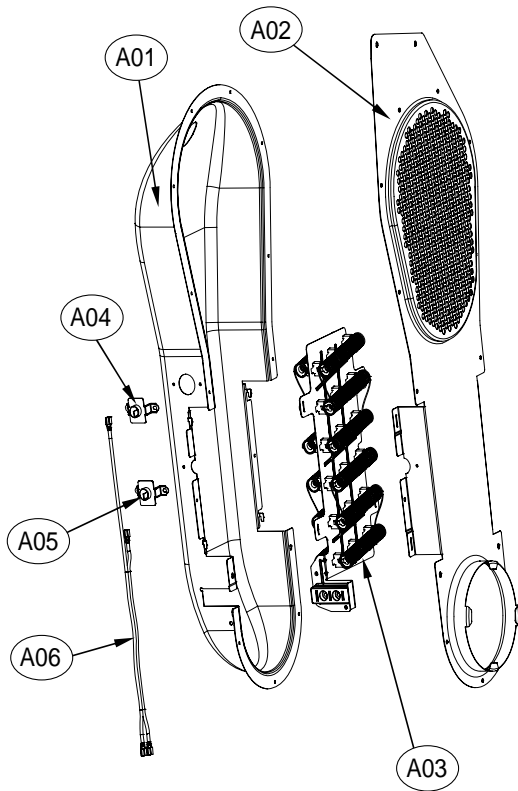

5. DRUM SUPPORT REAR ASS'Y

Rear Assembly Dryer Drum

ASKO, TLS752XXL - Electric dryer #107752RR (TLS752)

Pos	Spare part No.	Description	Qty	Comment
B01	3615304500	Drum Support Rear	1 Pc's	
B02	3610608810	Support Bracket Right Side	1 Pc's	
B02-a	7122401411	Screw - Self Tapping	7 Pc's	
B03	3610608910	Support Bracket Right Upper	1 Pc's	
B03-a	7122401411	Screw - Self Tapping	7 Pc's	
B04	3614714400	Drum Roller	2 Pc's	
B05	3616039400	Washer - Roller	2 Pc's	
B06	3616039300	Nut - Roller	2 Pc's	
B07	3617510100	Inlet Duct Assembly - Elec. Dryer	1 Pc's	

6. SUPPORT DRUM FRONT ASS'Y

Front ass'y dryer drum

ASKO, TLS752XXL - Electric dryer #107752RR (TLS752)

Pos	Spare part No.	Description	Qty	Comment
S01	3615304600	Drum Support Front	1 Pc's	
S02	3613053400	Lamp Housing	1 Pc's	
S03	3613053300	Lamp Socket	1 Pc's	
S04	3613625400	LAMP	1 Pc's	
S05	3615505100	Lamp Cover	1 Pc's	
S05-a	7112401208	Screw-Self Tapping	1 Pc's	
S09	3611909700	Filter Body - Rear	1 Pc's	
S09-a	7122401408	SCREW TAPPING	3 Pc's	
S10	3611909600	Filter Body - Front	1 Pc's	
S10-a	7122401408	SCREW TAPPING	3 Pc's	
S11	3611909810	FILTER AS	1 Pc's	
S11-a	7122401408	SCREW TAPPING	3 Pc's	
S12	3617510400	Outlet Duct Assembly	1 Pc's	
S12-a	7122401408	SCREW TAPPING	3 Pc's	
S13	3614825500	Moisture Sensor	2 Pc's	
S14	3612009600	Sensor Bracket - Center	1 Pc's	
S15	3612009700	Sensor Bracket - Right	1 Pc's	
S16	3612797200	Harness - Sensor	1 Pc's	

4. HEATER DUCT ASS'Y

4-1. Electric Type

4-2. Gas Type

Rear Assembly Dryer

ASKO, TLS752XXL - Electric dryer #107752RR (TLS752)

Pos	Spare part No.	Description	Qty	Comment
A01	3617510200	Inlet Duct - Rear	1 Pc's	
A01-a	7122400811	Screw-Self Tapping	12 Pc's	
A02	3617510300	Inlet Duct - Front	1 Pc's	
A03	3612802500	Heater - Dryer	1 Pc's	
A04	3619047600	Thermostat - Hi Limit	1 Pc's	
A04-a	7122400811	Screw-Self Tapping	2 Pc's	
A05	3619047800	Thermostat Cut-Out	1 Pc's	
A05-a	7122400811	Screw-Self Tapping	2 Pc's	
A06	3612797100	Heater Harness - Dryer	1 Pc's	