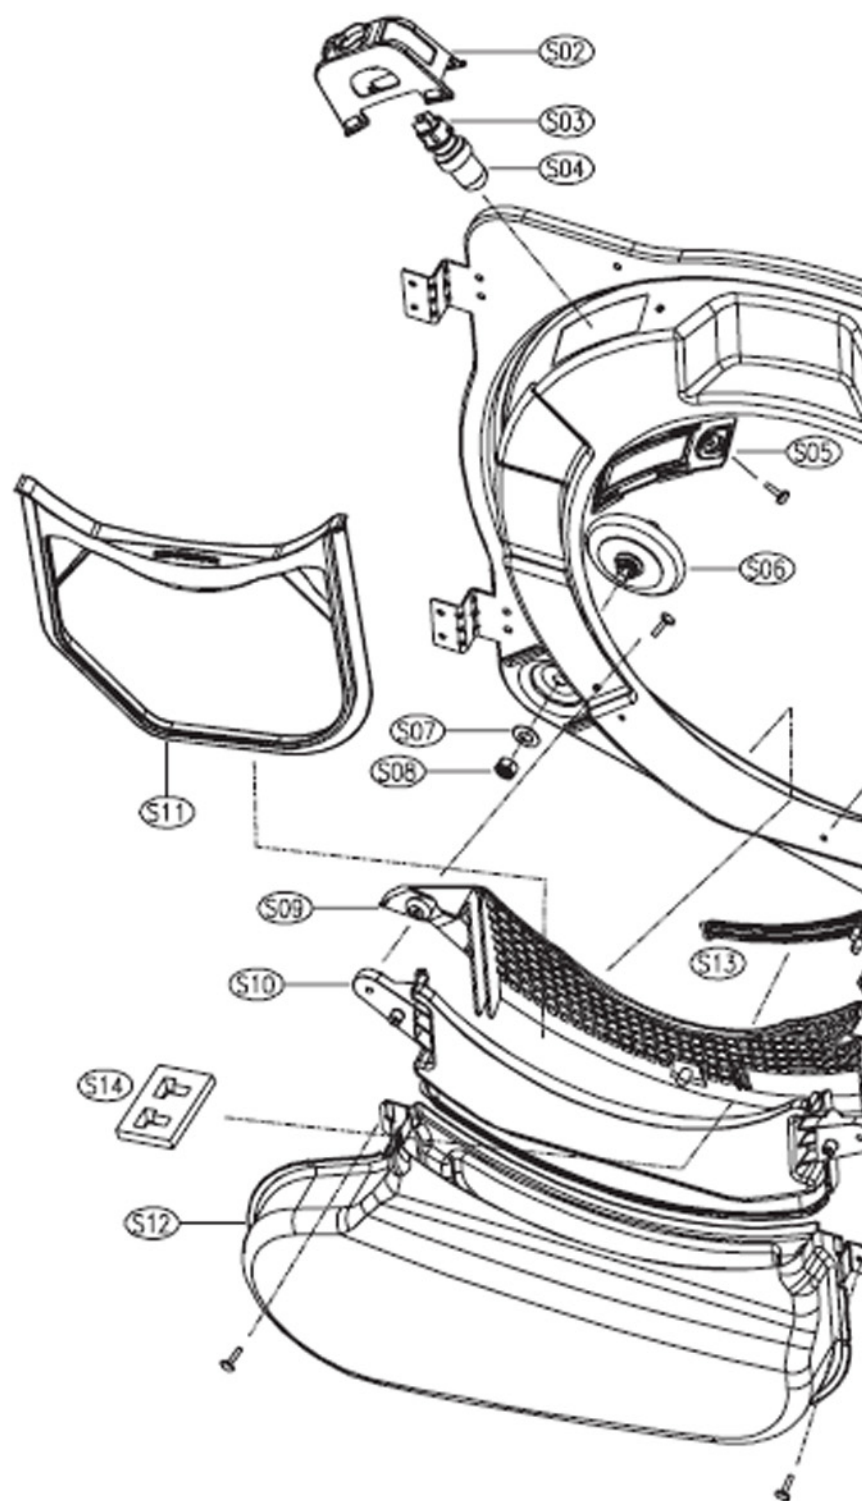

6. SUPPORT DRUM FRONT ASS'Y