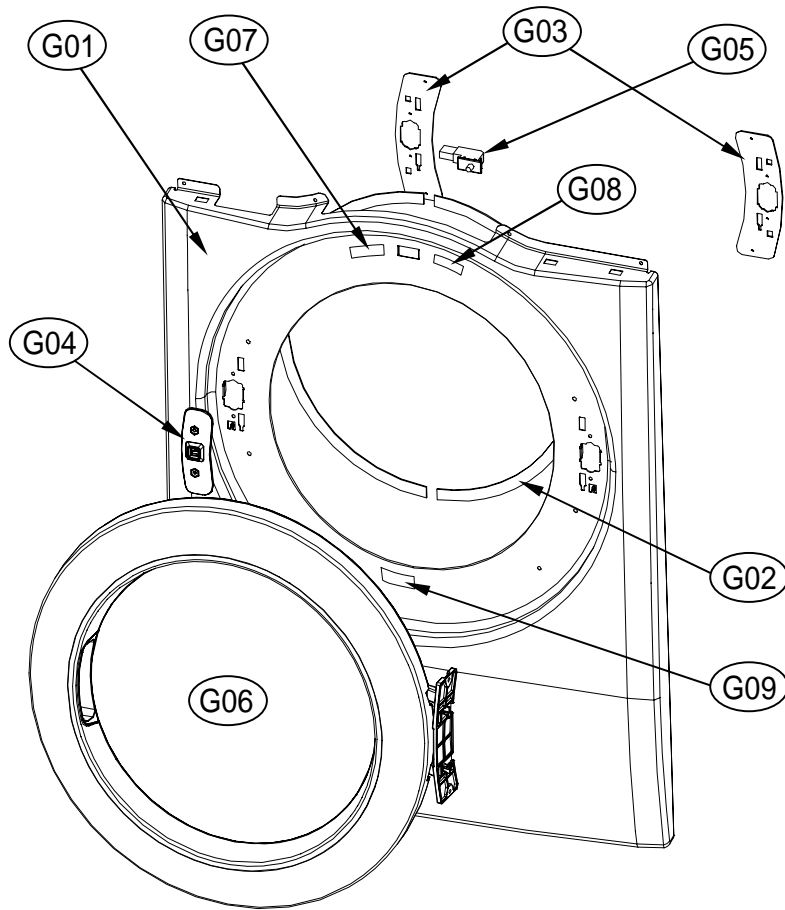

10. CABINET FRONT ASS'Y