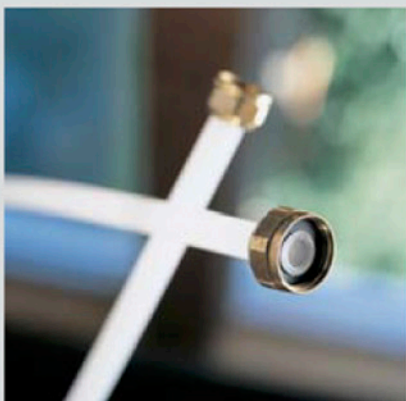

Spare Parts Catalogue

ASKO Tumble Dryers \ ASKO XXL Series
Type: TLS752
Model: TLS752XXL Electric dryer

Prod. No: 107752RR
April 6th 2010

ASKO Appliances Inc.

4001 E Plano Parkway #1004001 E Plano Parkway #100
Plano, Texas 75074