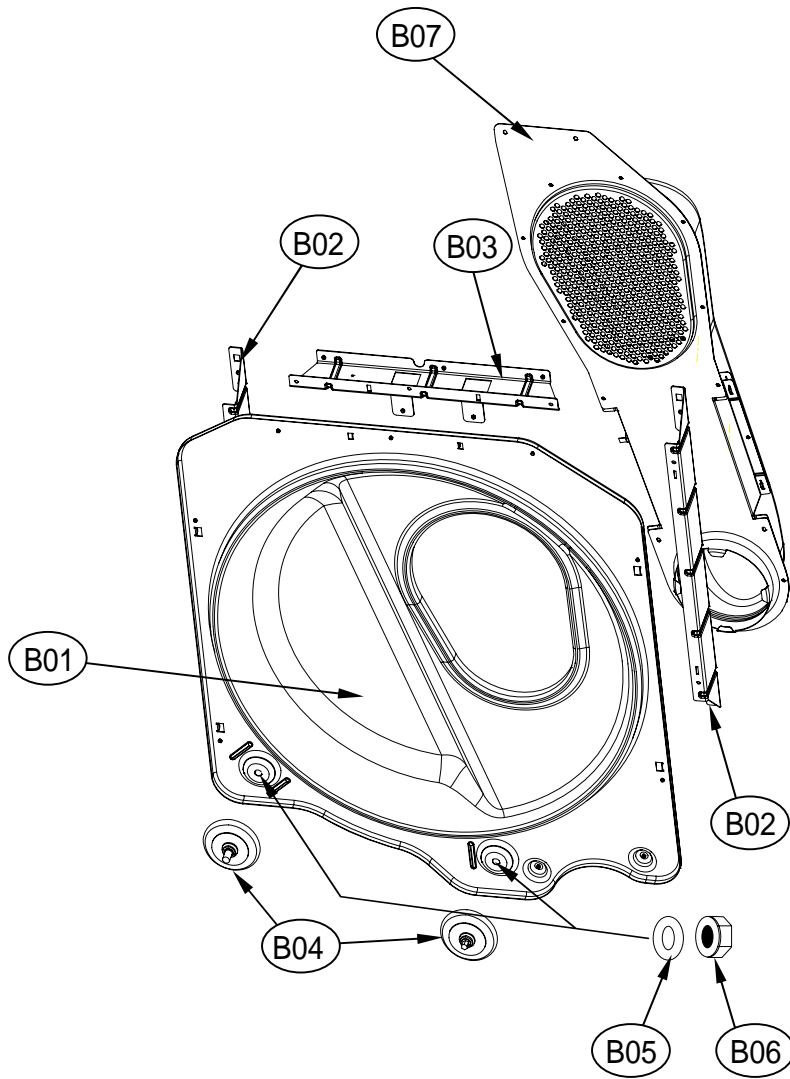

5. DRUM SUPPORT REAR ASS'Y