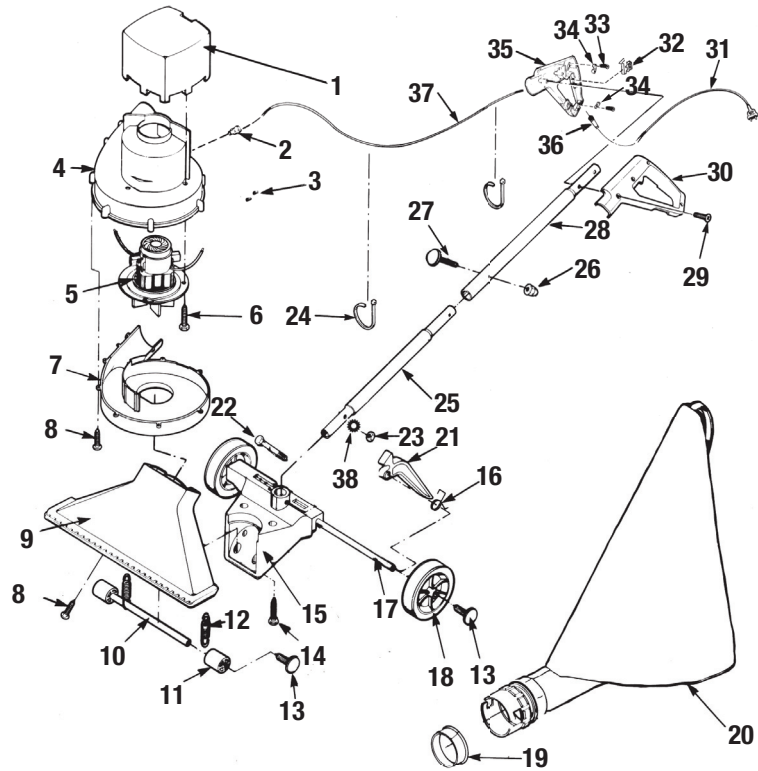

# Shop Vac 405EDI-A Owner's Manual

[Shop genuine replacement parts for Shop Vac  
405EDI-A](#)

[Find Your Shop Vac Vacuum Cleaner Parts - Select From 487 Models](#)

----- Manual continues below -----

ITEM	DESCRIPTION	PART NO.
1	Motor Cover	8290550
2	Strain Relief Bushing	3400299
3	Wire Nut	0500199
4	Blower HSG - Upper	8290150
5	Motor	1343197
6	1/4" x 1 1/4" Screw HH AB	1501899
7	Blower HSG - Lower	8290200
8	10 x 3/4" Screw PH Pan AB	1506099
9	Nozzle	8290350
10	Axle 11.60 LG	3272503
11	Roller	8291900
12	Spring	8291800
13	Wheel Retainer	3272600
14	1/4" x 1 1/2" Screw HH AB	1511899
15	Carrier	8290400
16	Spring for Kickstand	8299700
17	Axle (14.68 LG)	3272506
18	Wheel - 7"	8298951
19	Exhaust Gasket	8297501
20	Collection Filter Bag	8294396
21	Kickstand	8299600
22	1/4" - 20 x 2 HH Mach. Screw	0903599
23	1/4" - 20 Hex Nut	1300199
24	Wire Tie	0042202
25	Handle - Lower	8292601
26	1/4" - 20 Acorn Nut	1900199
27	Carriage Bolt 1/4" - 20 x 1 1/4"	6400499
28	Handle - Upper	8291600
29	8 x 3/4" PH Pan Hd AB	1503199
30	Grip Half - Left	8298610
31	Power Cord	0452496
32	Switch	8231810
33	6 x 3/4" PH Pan Hd B	1510499
34	Cord Clamp	0049800
35	Grip Half - Right	8298510
36	Cord Protector	1222600
37	Intermediate Cord	4156100
38	1/4" External Tooth Lockwasher	2301099