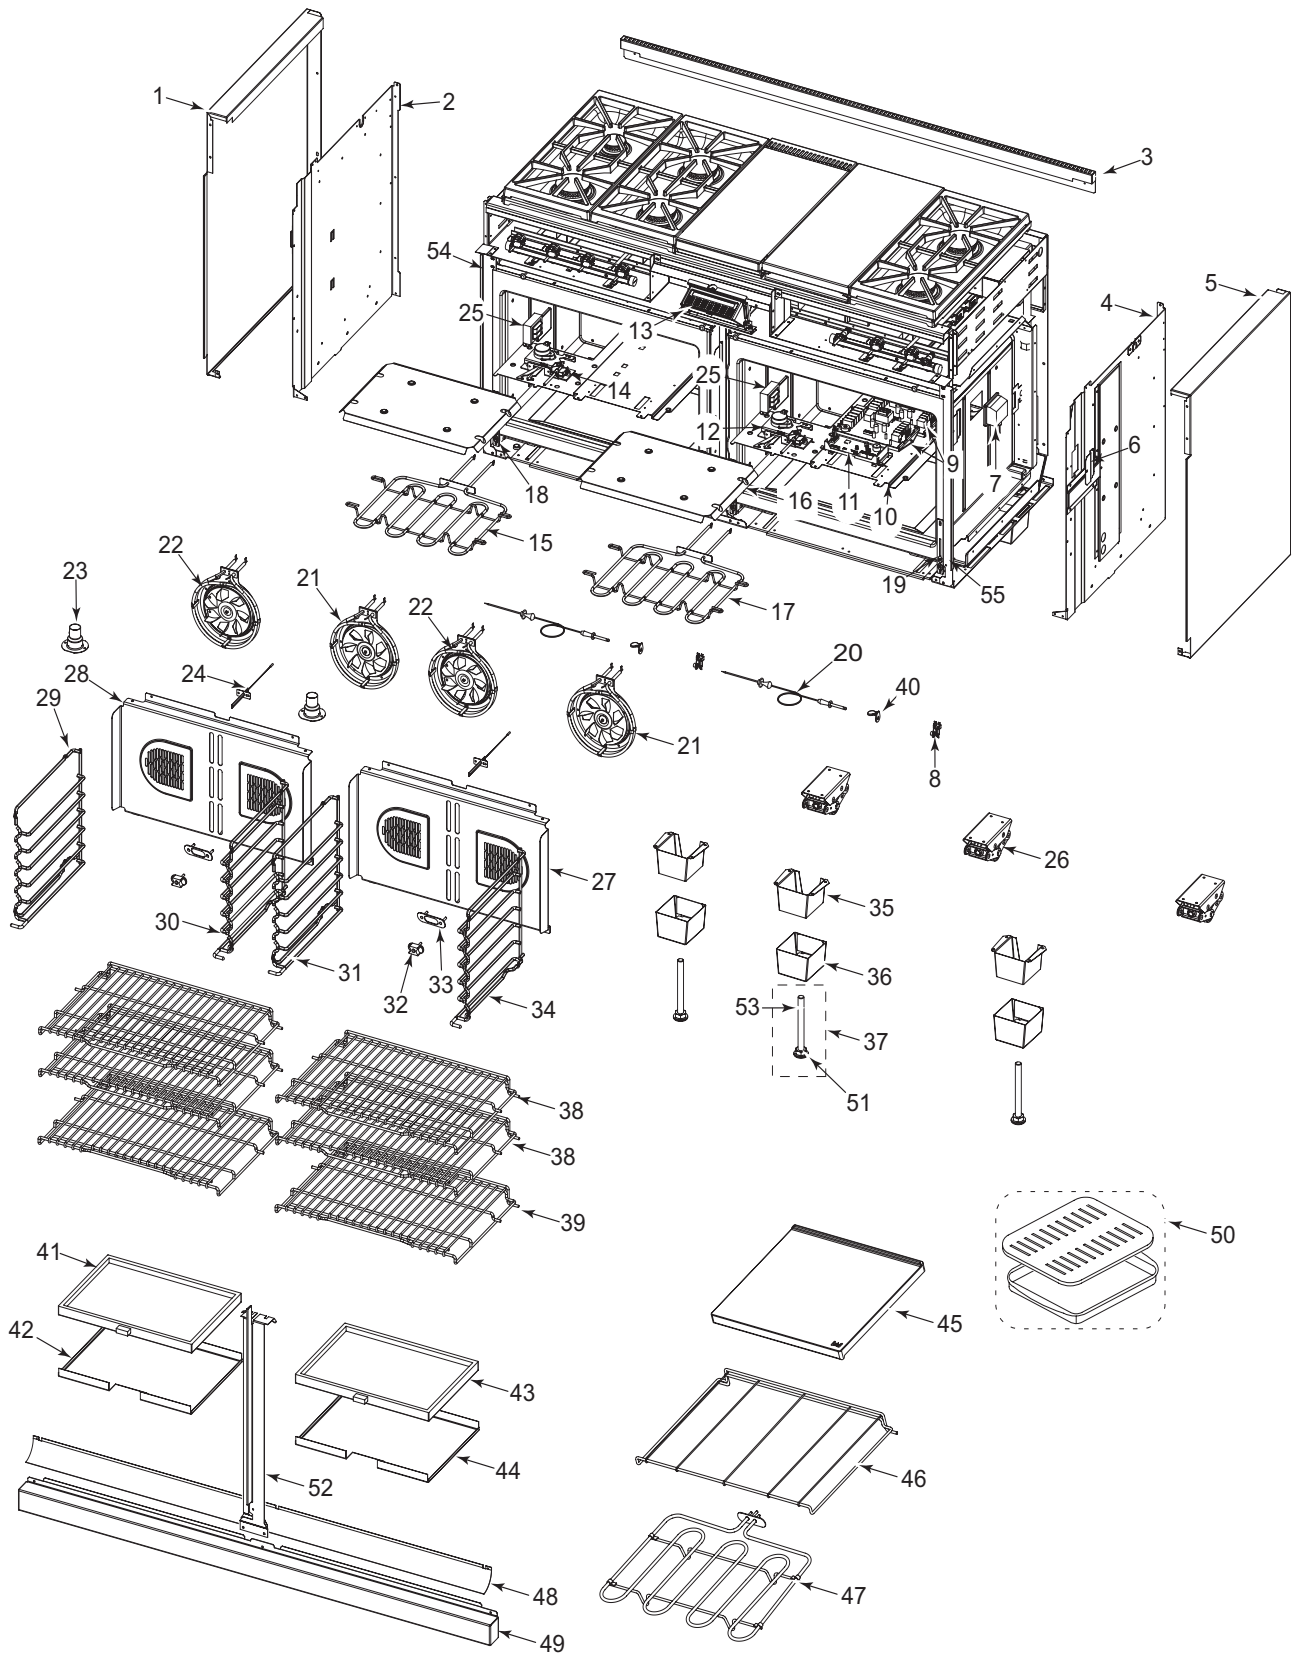

60" Dual Fuel Range Cavity and Side Parts List

Ref #	Part #	Description
1	802424	Outer Side Panel-Left,
2	802073	Inner Side, Left
3	802465	Island Trim
4	802074	Inner Side, Right
5	802425	Outer Side Panel-Right,
6	802035	Cover Meat Probe Access
7	800307	Light, Oven
8	800942	Switch, Probe
9	806830	Power Relay Board
10	802097	Plate, Control Board
11	806826	Control Board
12	802257	Door Latch, Motorized
13	806828	ECH Assembly, Double
14	802257	Door Latch, Motorized
15	801120	Element, Broil 30"
16	801122	Pan, Broiler Element
17	801120	Element, Broil 30"
18	805795	Retainer, Hinge, DF
19	805795	Retainer, Hinge, DF
20	800529	Meat Probe
21	800701	Convection Fan Assy Cw
22	800699	Convection Fan Assy CCW
23	802324	Catalyst, Smoke Extended
24	800306	Sensor, Temperature
25	800950	Transformer
26	802157	Caster, Leveling Assembly
27	802898	Convection Baffle Assembly
28	802898	Convection Baffle Assembly
29	805279	Guide, Rack Lt, DF
30	805280	Guide, Rack Rt, DF
31	805279	Guide, Rack Lt, DF
32	803141	Receptacle, Plug Ceramic
33	801417	Plate, Retainer
34	805280	Guide, Rack Rt, DF
35	802321	Leveling Leg, Cosmetic Upper
36	802309	Front Leg Weldment, Lower
37	802396	Front Leg Bolt Assy
38	804338	Rack, Oven Flat,
39	804339	Rack, Oven Bent,
40	800943	Cover, Probe Switch
41	804152	Element, Bake 2200 Watt
42	804302	Bake Pan Assy, Large
43	804152	Element, Bake 2200 Watt
44	804302	Bake Pan Assy, Large
45	803859	Stone, Pizza
46	800735	Rack, Pizza Stone
47	800717	Element, Pizza 3500 Watt
48	804135	Skirt Shield
49	802436	Skirt, 60DF
50	804712	Accessory Broiler Pan 30"
51	806064	Leg Bolt Pad, Front
52	806812	Door Spacer Assy., - DF60
53	806063	Leg Bolt, Front
54	804807	Oven Trim, Rt 30-60 DF
55	802462	Oven Trim, Lt 30-60 DF

Not Shown

804070	Wire Harness 48/60 Oc-Pod, Df	805242	Caster, Skirt Assy-Right 3.25
804071	Wire Harness, Pod To Knob Df	805243	Caster, Skirt Assy-Left 3.25
802328	Wire Harness, Meat Probe Df	805244	Caster, Skirt Assy-Right 3.75
804685	Spacer, 0.5" Hinge Pocket	805245	Caster, Skirt Assy-Left 3.75
801554	Hard Fiber Flat Washer, Black	805246	Caster, Skirt Assy-Right 4.25
802420	Hinge, Adjustable	805247	Caster, Skirt Assy-Left 4.25
801949	Pizza Peel	805248	Caster, Skirt Assy-Right 4.75
803816	Lamp Bulb	805249	Caster, Skirt Assy-Left 4.75
805732	Shoulder Screw (Bull Nose)	803379	8-18x1/2" Screw, Retainer Clip
		807438	Shield, Control Board - DF

WOLF® Dual Fuel Ranges Parts List with Exploded Views

60" Dual Fuel Range Cavity and Side Exploded View