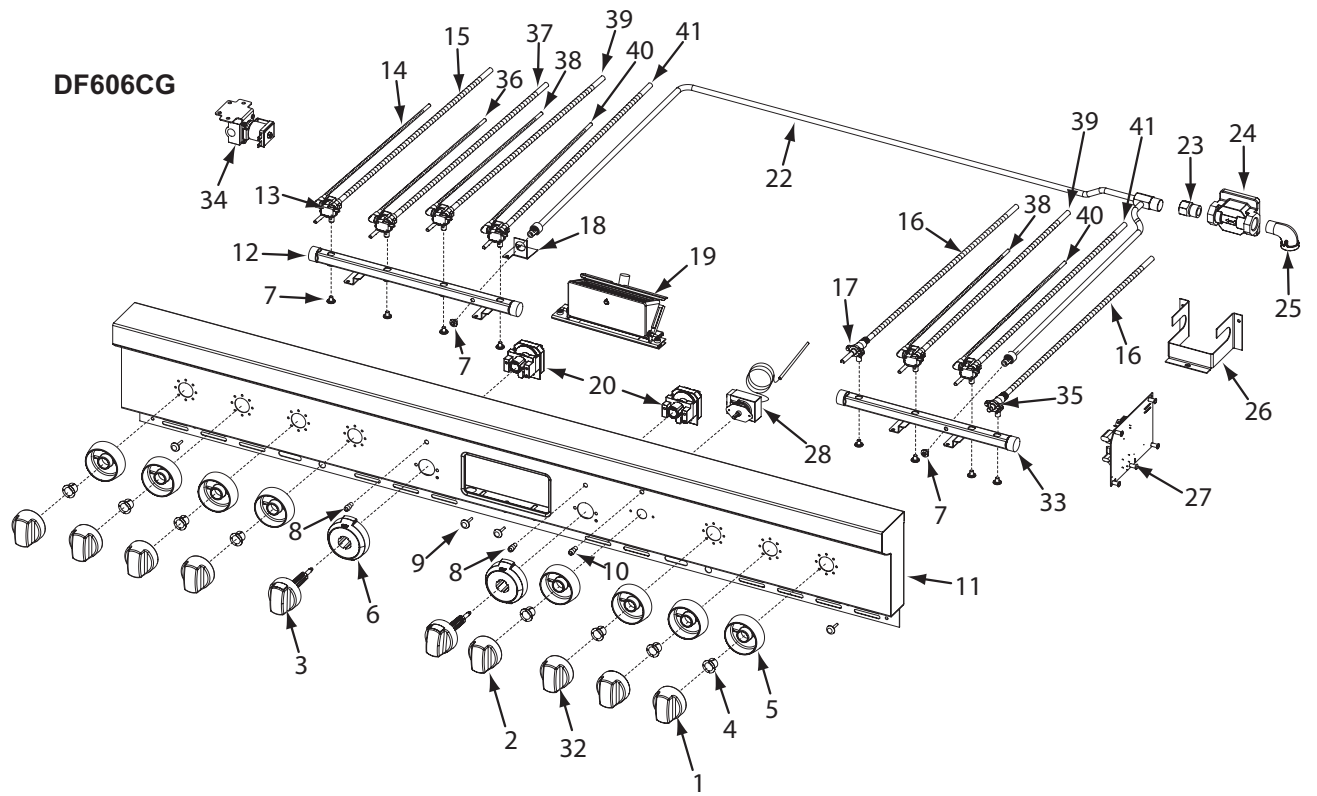

60" Dual Fuel Range Manifold Parts List (2 of 3)

<u>Ref #</u>	<u>Part #</u>	<u>Description</u>
1	802107	Burner Knob, Red
	804141	Burner Knob, Black
2	802112	Griddle Knob, Red
	804142	Griddle Knob, Black
3	802238	Oven Selector Knob, Red
	802239	Oven Selector Knob, Black
4	804137	Knob Insert, Nyliner
5	804639	Burner Knob, Bezel, Platinum
	802082	Burner Knob, Bezel, Chrome
	804637	Burner Knob, Bezel, Brass
6	804642	Function Selector Bezel, Platinum
	802081	Function Selector Bezel 30/36, Crm
	804640	Function Selector Bezel 30/36, Brass
7	802439	Manifold Screw
8	804067	Indicator Light, 2V LED
9	805293	Bumper, Door, Df
10	804068	Indicator Light, Griddle 120V LED
11	804044	Bullnose Weldment, DF606CG
12	804323	Gas Manifold, 4 valve, 60DF
13	802018	Burner Valve, Df - Ng
	802400	Burner Valve, Df - LP
	804349	Valve, 9.2k Burner, Df Ng
	804356	Valve, 9.2k Burner, Df LP
	807141	Valve Switch
14	803177	Flex Tubing Service Kit, 3/16"x23"
15	803176	Flex Tubing Service Kit, 1/4"x24"
16	803176	Flex Tubing Service Kit, 1/4"x24"
17	802199	Valve, Char-Fr Top DF
18	804310	Bracket, Manifold Support
19	806828	ECH Assembly, Double
20	802240	Selector Switch
21	804323	Gas Manifold, 4 valve, 60DF
22	805287	Gas Line, DF604CF
23	804149	Adapter, .50 X .50 Pipe
24	801097	Regulator, Gas Valve
25	804150	Street Elbow, .50 Black Pipe
26	802475	Regulator Box, Bottom
27	802095	Direct Spark Ignition Board DSI
28	805787	Thermostat, Griddle, DF
29	804042	Bull Nose Weldment, DF604GF
30	805270	Gas Manifold, DF606DG
31	805287	Gas Line, DF606DG
32	802111	Charbroiler, Front Knob, Red
	804143	Charbroiler, Front Knob, Black
33	804330	Gas Manifold, Char-Griddle, 60DF
34	802089	Solenoid, Single
35	802200	Valve, Griddle Shut Off
36	803180	Flex Tubing Service Kit, 3/16"x12"
37	803178	Flex Tubing Service Kit, 1/4"x12"
38	803177	Flex Tubing Service Kit, 3/16"x23"
39	803176	Flex Tubing Service Kit, 1/4"x24"
40	803180	Flex Tubing Service Kit, 3/16"x12"
41	803178	Flex Tubing Service Kit, 1/4"x12"
42	803176	Flex Tubing Service Kit, 1/4"x24"

Not Shown

804071	Wire Harness, Pod To Knob Df
713810	Switch, Valve Ignition - FT, Char
719377	Fitting, Straight 3/8" (Solenoid)

60" Dual Fuel Range Manifold Exploded View (2 of 3)