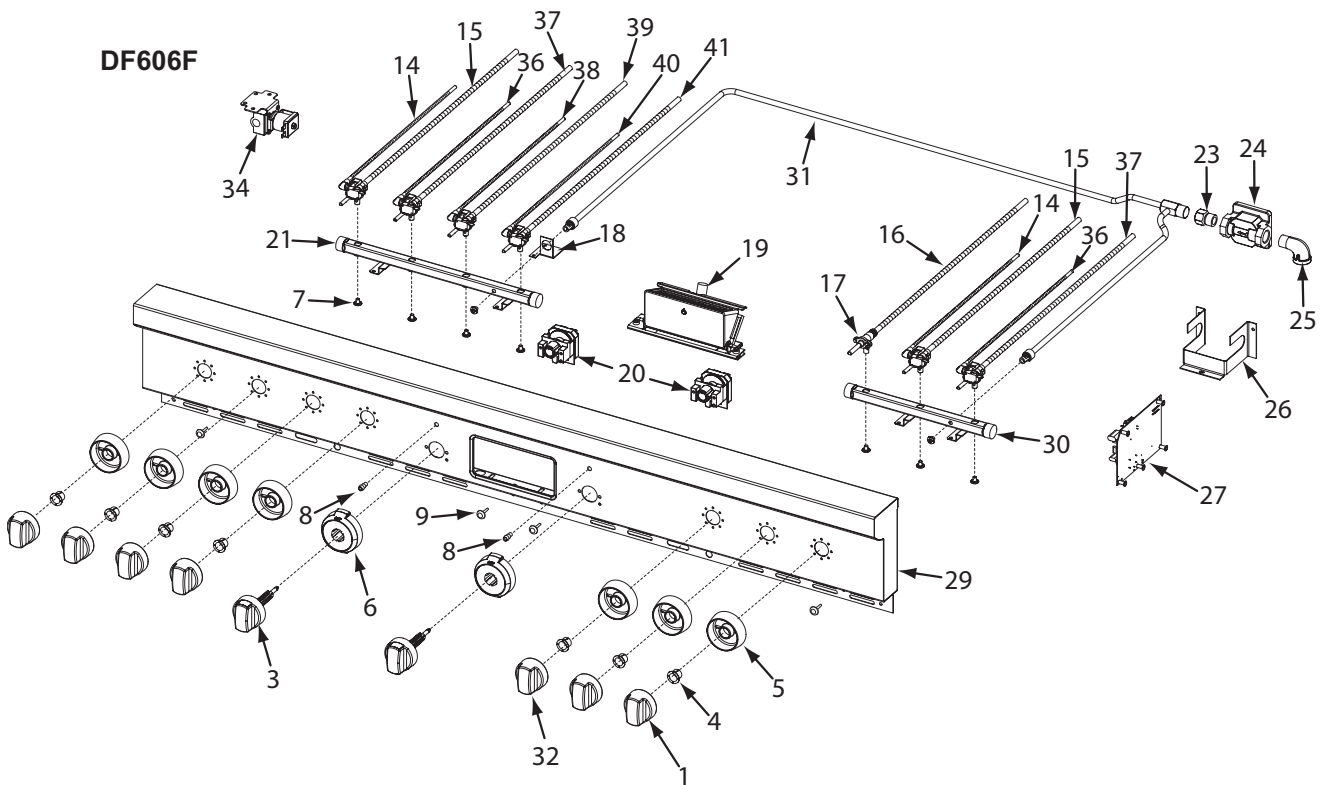

60" Dual Fuel Range Manifold Parts List (3 of 3)

<u>Ref #</u>	<u>Part #</u>	<u>Description</u>
1	802107	Burner Knob, Red
	804141	Burner Knob, Black
2	802112	Griddle Knob, Red
	804142	Griddle Knob, Black
3	802238	Oven Selector Knob, Red
	802239	Oven Selector Knob, Black
4	804137	Knob Insert, Nyliner
5	804639	Burner Knob, Bezel, Platinum
	802082	Burner Knob, Bezel, Chrome
	804637	Burner Knob, Bezel, Brass
6	804642	Function Selector Bezel, Platinum
	802081	Function Selector Bezel 30/36, Crm
	804640	Function Selector Bezel 30/36, Brass
7	802439	Manifold Screw
8	804067	Indicator Light, 2V LED
9	805293	Bumper, Door, Df
10	804067	Indicator Light, 2V LED
11	804043	Bullnose Weldment, DF606DC
12	804323	Gas Manifold, 4 valve, 60DF
13	802018	Burner Valve, Df - Ng
	802400	Burner Valve, Df - LP
	804349	Valve, 9.2k Burner, Df Ng
	804356	Valve, 9.2k Burner, Df LP
	807141	Valve Switch
14	803177	Flex Tubing Service Kit, 3/16"x23"
15	803176	Flex Tubing Service Kit, 1/4"x24"
16	803176	Flex Tubing Service Kit, 1/4"x24"
17	802199	Valve, Char-Fr Top DF
18	804310	Bracket, Manifold Support
19	806828	ECH Assembly, Double
20	802240	Selector Switch
21	804323	Gas Manifold, 4 valve, 60DF
22	805287	Gas Line, DF604DC
23	804149	Adapter, .50 X .50 Pipe
24	801097	Regulator, Gas Valve
25	804150	Street Elbow, .50 Black Pipe
26	802475	Regulator Box, Bottom
27	802095	Direct Spark Ignition Board DSI
28	805787	Thermostat, Griddle, DF
29	804045	Bull Nose Weldment, DF604F
30	805270	Gas Manifold, DF606DG
31	805287	Gas Line, DF606F
32	802111	Charbroiler, Front Knob, Red
	804143	Charbroiler, Front Knob, Black
33	804330	Gas Manifold, Char-Griddle, 60DF
34	802089	Solenoid, Single
35	802200	Valve, Griddle Shut Off
36	803180	Flex Tubing Service Kit, 3/16"x12"
37	803178	Flex Tubing Service Kit, 1/4"x12"
38	803177	Flex Tubing Service Kit, 3/16"x23"
39	803176	Flex Tubing Service Kit, 1/4"x24"
40	803180	Flex Tubing Service Kit, 3/16"x12"
41	803178	Flex Tubing Service Kit, 1/4"x12"
42	803176	Flex Tubing Service Kit, 1/4"x24"

Not Shown

804071 Wire Harness, Pod To Knob Df
713810 Switch, Valve Ignition - FT, Char

60" Dual Fuel Range Manifold Exploded View (3 of 3)