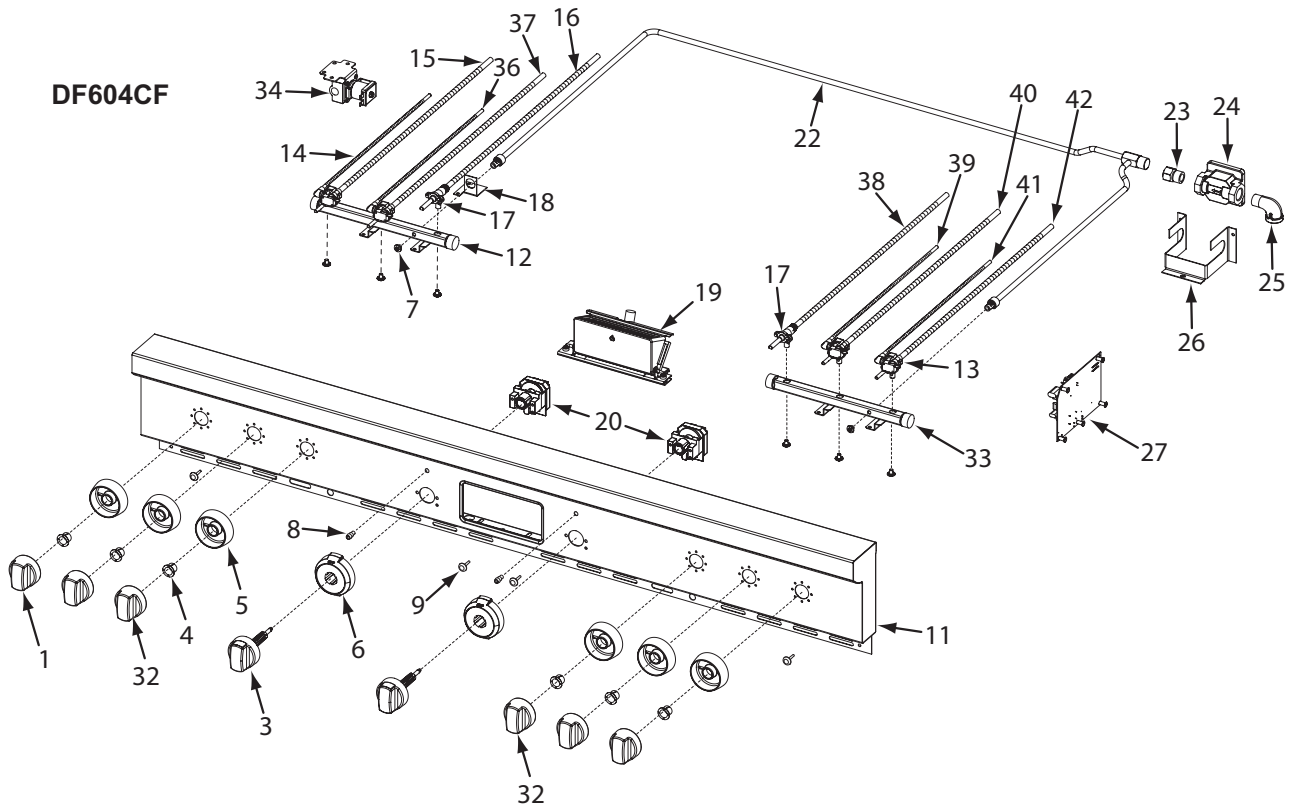

Not Shown

804071 Wire Harness, Pod To Knob Df
 713810 Switch, Valve Ignition - FT, Char
 719377 Fitting, Straight 3/8" (Solenoid)

60" Dual Fuel Range Manifold Exploded View (1 of 3)

60" Dual Fuel Range Manifold Parts List (2 of 3)