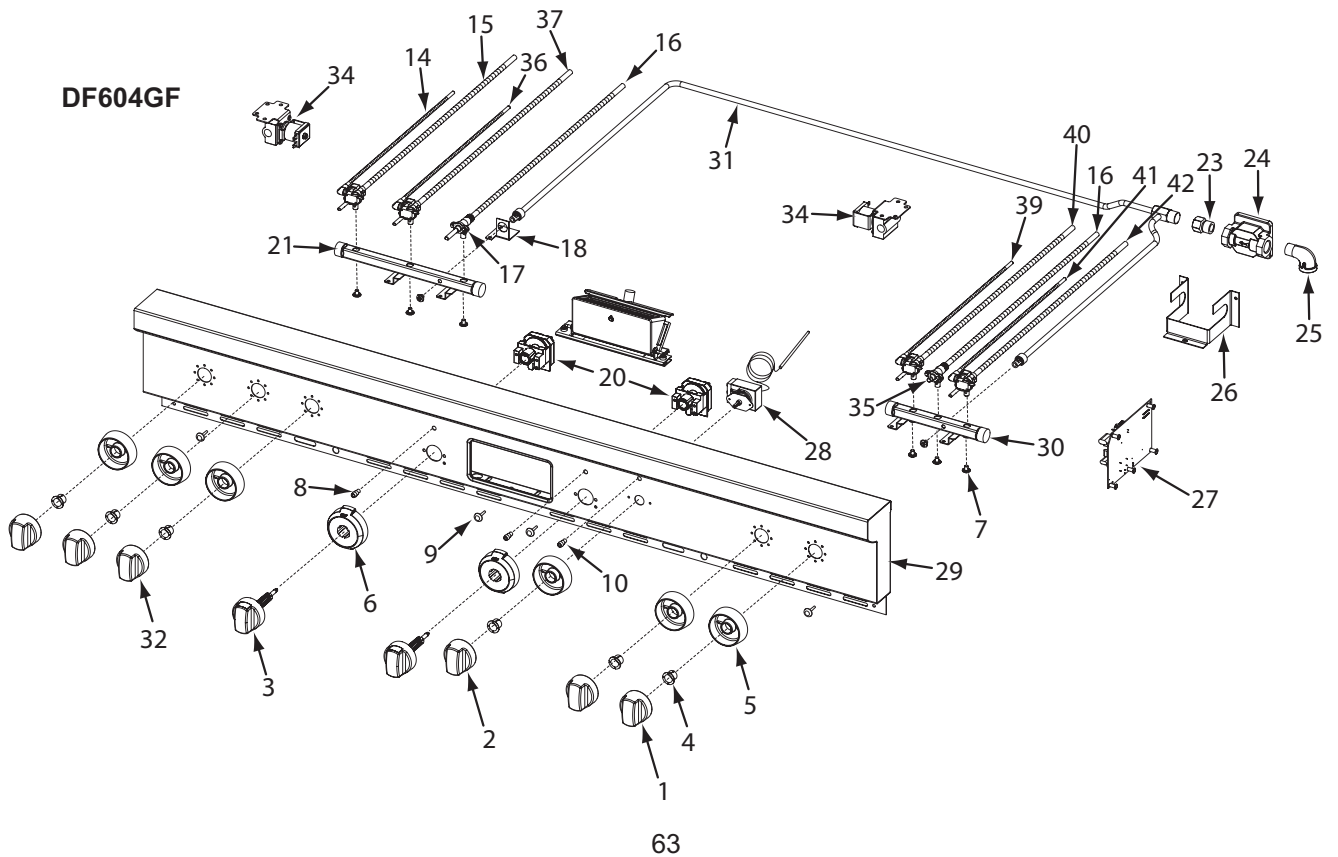

Not Shown

804071 Wire Harness, Pod To Knob Df
 713810 Switch, Valve Ignition - FT, Char
 719377 Fitting, Straight 3/8" (Solenoid)

60" Dual Fuel Range Manifold Exploded View (1 of 3)

60" Dual Fuel Range Manifold Parts List (2 of 3)