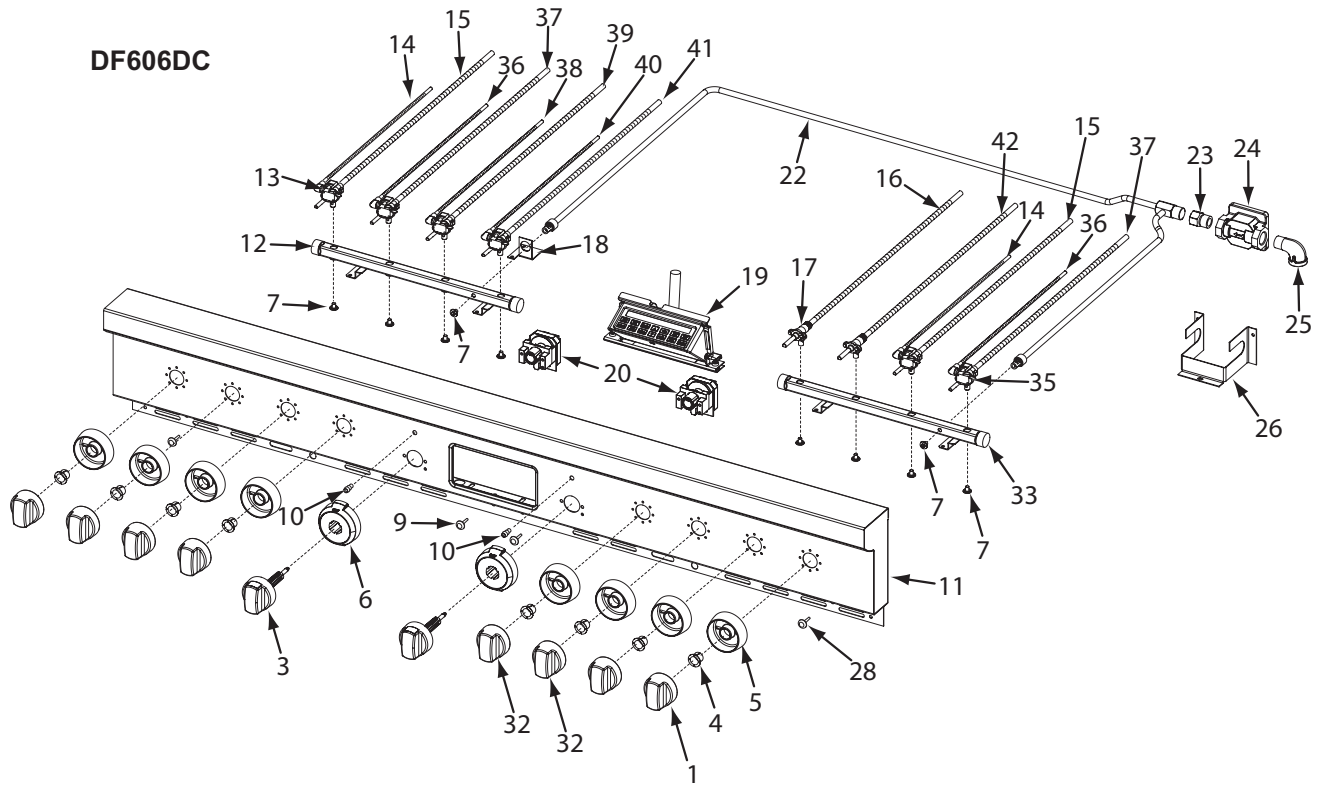

60" Dual Fuel Range Manifold Parts List (3 of 3)

<u>Ref #</u>	<u>Part #</u>	<u>Description</u>
1	802107	Burner Knob, Red
	804141	Burner Knob, Black
2	802112	Griddle Knob, Red
	804142	Griddle Knob, Black
3	802238	Oven Selector Knob, Red
	802239	Oven Selector Knob, Black
4	804137	Knob Insert, Nyliner
5	804639	Burner Knob, Bezel, Platinum
	802082	Burner Knob, Bezel, Chrome
	804637	Burner Knob, Bezel, Brass
6	804642	Function Selector Bezel, Platinum
	802081	Function Selector Bezel 30/36, Crm
	804640	Function Selector Bezel 30/36, Brass
7	802439	Manifold Screw
8	804067	Indicator Light, 2V LED
9	805293	Bumper, Door, Df
10	804067	Indicator Light, 2V LED
11	804043	Bullnose Weldment, DF606DC
12	804323	Gas Manifold, 4 valve, 60DF
13	802018	Burner Valve, Df - Ng
	802400	Burner Valve, Df - LP
	804349	Valve, 9.2k Burner, Df Ng
	804356	Valve, 9.2k Burner, Df LP
	807141	Valve Switch
14	803177	Flex Tubing Service Kit, 3/16"x23"
15	803176	Flex Tubing Service Kit, 1/4"x24"
16	803176	Flex Tubing Service Kit, 1/4"x24"
17	802199	Valve, Char-Fr Top DF
18	804310	Bracket, Manifold Support
19	806828	ECH Assembly, Double
20	802240	Selector Switch
21	804323	Gas Manifold, 4 valve, 60DF
22	805287	Gas Line, DF604DC
23	804149	Adapter, .50 X .50 Pipe
24	801097	Regulator, Gas Valve
25	804150	Street Elbow, .50 Black Pipe
26	802475	Regulator Box, Bottom
27	802095	Direct Spark Ignition Board DSI
28	805787	Thermostat, Griddle, DF
29	804045	Bull Nose Weldment, DF604F
30	805270	Gas Manifold, DF606DG
31	805287	Gas Line, DF606F
32	802111	Charbroiler, Front Knob, Red
	804143	Charbroiler, Front Knob, Black
33	804330	Gas Manifold, Char-Griddle, 60DF
34	802089	Solenoid, Single
35	802200	Valve, Griddle Shut Off
36	803180	Flex Tubing Service Kit, 3/16"x12"
37	803178	Flex Tubing Service Kit, 1/4"x12"
38	803177	Flex Tubing Service Kit, 3/16"x23"
39	803176	Flex Tubing Service Kit, 1/4"x24"
40	803180	Flex Tubing Service Kit, 3/16"x12"
41	803178	Flex Tubing Service Kit, 1/4"x12"
42	803176	Flex Tubing Service Kit, 1/4"x24"

Not Shown

804071 Wire Harness, Pod To Knob Df
713810 Switch, Valve Ignition - FT, Char

60" Dual Fuel Range Manifold Exploded View (3 of 3)