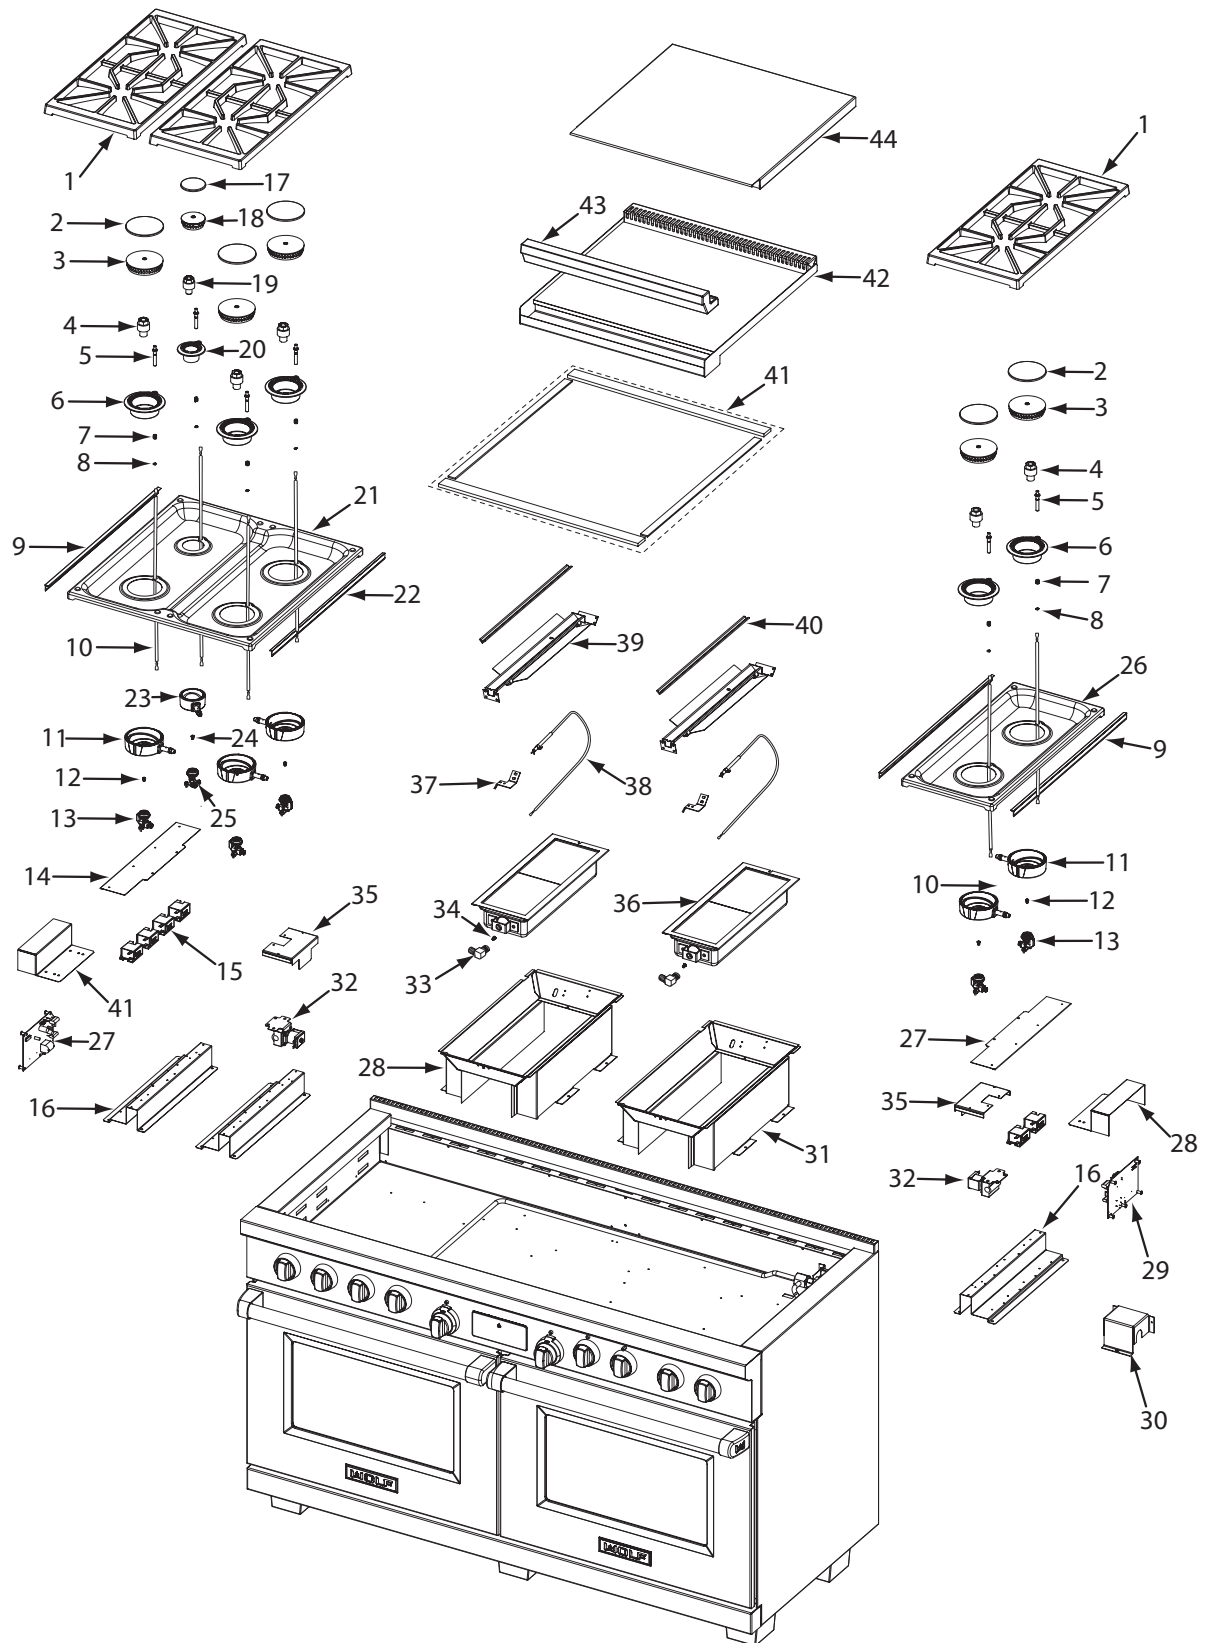

60" Dual Fuel Range Top Parts List for DF606DG

<u>Ref #</u>	<u>Part #</u>	<u>Description</u>	<u>Ref #</u>	<u>Part #</u>	<u>Description</u>
1	802431	Grate, Burner W/Rubber Pad	23	800470	Outer Distribution Ring, Sml
2	804514	Burner Cap Assy, Lg		802679	Outer Dist. Ring, Small, Lp
3	804875	Burner Head, Lg	24	801325	Orifice, Main, Nat, Sml
4	802146	Venturi, Lg		801319	Orifice, Main, Lp, Sml
5	805299	Igniter, 9.2K	25	800486	Jet Holder, Sml
	802449	Igniter, 15K		802677	Jet Holder, Small, Lp
6	802399	Inner Distribution Ring, Lg	26	802069	Burner Pan 2
7	720824	Spring, Electrode	27	804138	Deflector Shield, Burner
8	802499	Clip, Electrode	28	804806	DSI Board Cover
9	802421	Pan Extrusion	29	802095	DSI Board
10	801274	Lead Wire, 30"	30	804633	Regulator Box Top
11	802398	Outer Distribution Ring, Lg	31	802120	Ir Weld Assy, Griddle
	802276	Outer Distribution Ring, Lg Lp	32	802089	Solenoid, Single
12	804122	Orifice, Main, Nat, Lg	33	800258	Elbow 3/8" X 3/8"
	804123	Orifice, Main, Lp, Lg	34	800047	Orifice, Ir Nat # 46 Griddle
13	802404	Jet Holder, Lg-Natural		805252	Orifice, Ir Lp 1.25mm Griddle
	802405	Jet Holder, Lg-Lp	35	804805	Solenoid Cover
14	805210	Deflector Shield, Burner	36	806739	Infrared Burner, Griddle - DF
15	801232	Spark Module 0+1	37	804178	Bracket, Spaker Ir
16	802032	Burner Support	38	804317	Electrode, 24
17	804512	Burner Cap Assy, Sml	39	802264	Thermostat Support Assy
18	804877	Burner Head, Sml	40	805292	Insulation, T-Stat
19	800488	Venturi, Small	41	804690	Insulation, Griddle
20	804358	Inner Distribution Ring, Sml	42	804112	Griddle Plate Assy
21	804315	Burner Pan 4, With Simmer	43	802438	Grease Tray, Double Griddle
22	805256	Pan Extrusion, short	44	804321	Griddle Cover, Double

Not Shown for DF606DG

804874	O-Ring Seal Kit - Lg Burner	804125	Orifice, Simmer, Lp, Lg
804876	O-Ring Seal Kit - Sml Burner	802947	Orifice, Simmer, Nat, Sml
802327	Wire Harness, Main	802948	Orifice, Simmer, Lp, Sml
802494	Wire Harness, DF606DG	804372	Wok Grate w/Feet
		719377	Fitting, Straight 3/8" (Solenoid)

60" Dual Fuel Range Top Exploded View for DF606DG