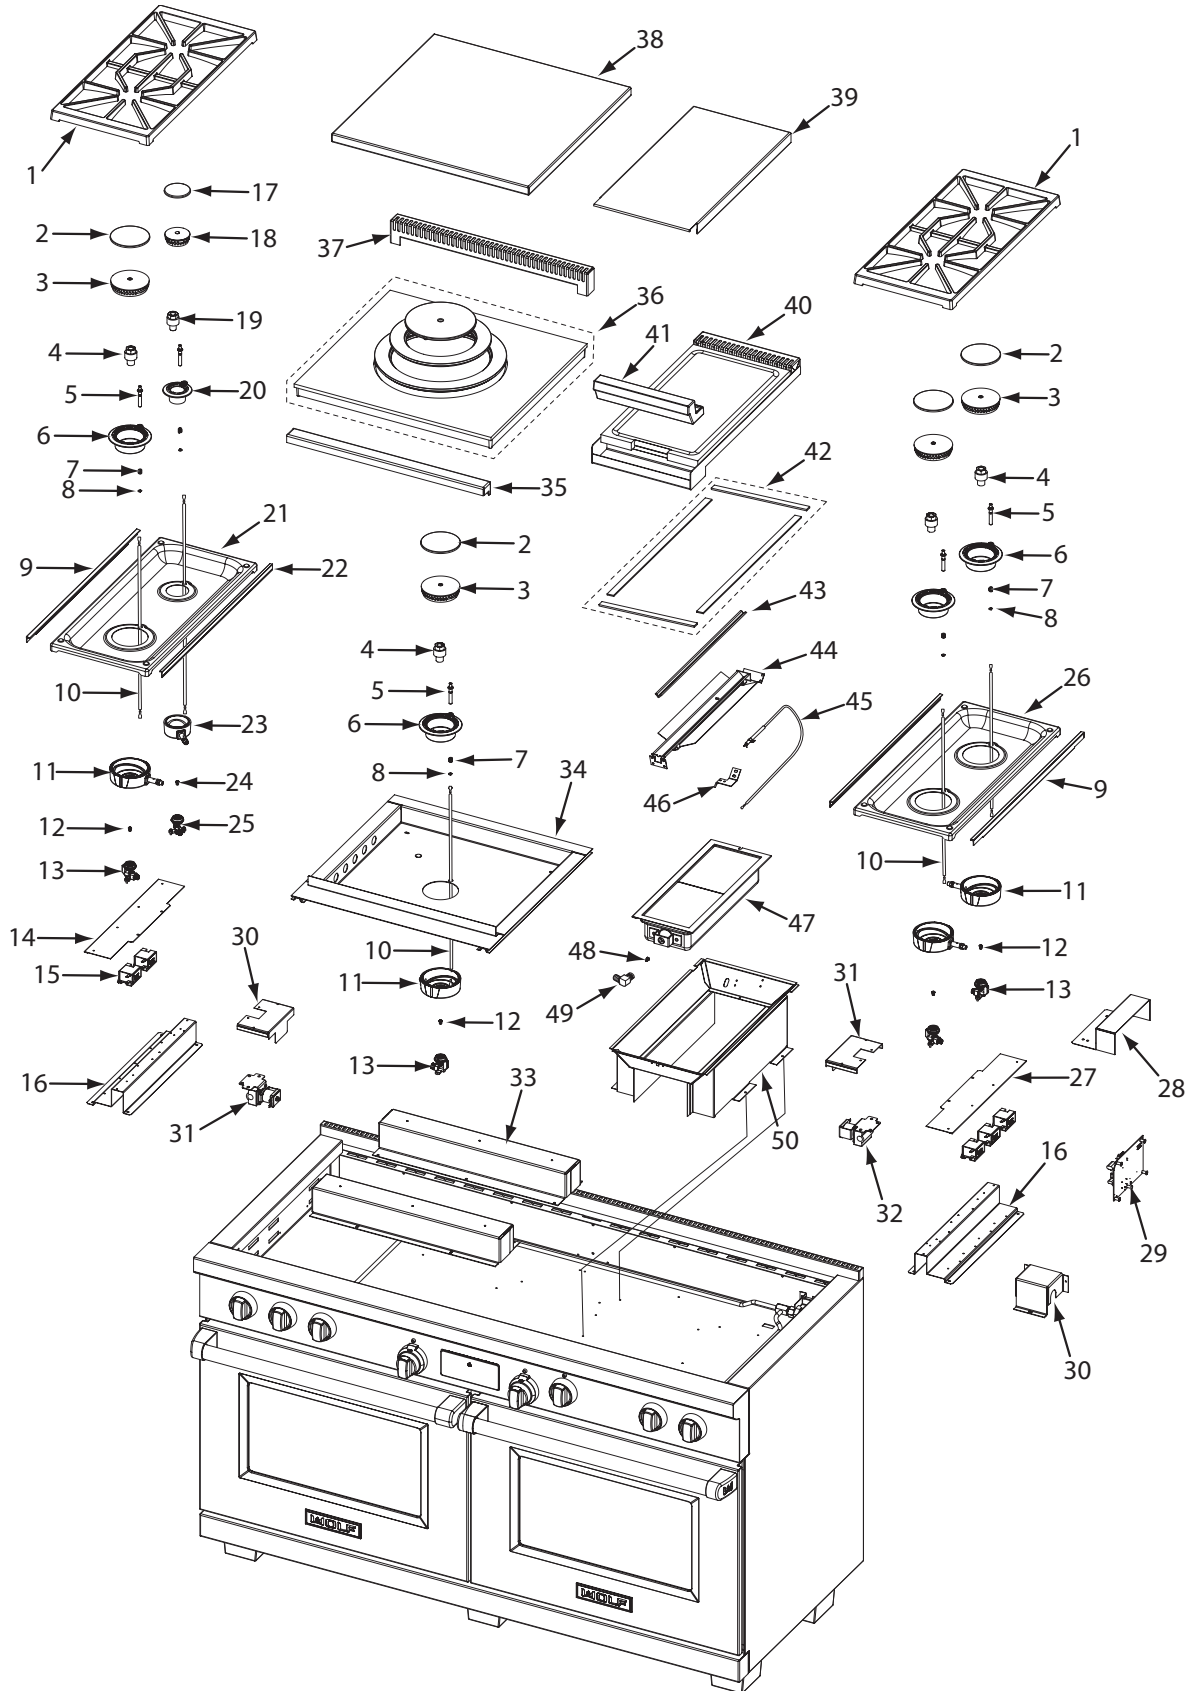

60" Dual Fuel Range Top Parts List for DF604GF

<u>Ref #</u>	<u>Part #</u>	<u>Description</u>	<u>Ref #</u>	<u>Part #</u>	<u>Description</u>
1	802431	Grate, Burner W/Rubber Pad	25	800486	Jet Holder, Sml
2	804514	Burner Cap Assy, Lg		802677	Jet Holder, Small, Lp
3	804875	Burner Head, Lg	26	802069	Burner Pan 2
4	802146	Venturi, Lg	27	804138	Deflector Shield, Burner
5	805299	Igniter, 9.2K	28	804806	DSI Board Cover
	802449	Igniter, 15K	29	802095	DSI Board
6	802399	Inner Distribution Ring, Lg	30	804633	Regulator Box Top
7	720824	Spring, Electrode	31	804805	Solenoid Cover
8	802499	Clip, Electrode	32	802089	Solenoid, Single
9	802421	Pan Extrusion	33	805742	Base Support, French Top
10	801274	Lead Wire, 30"	34	804360	Pan Weld Assy, French Top
11	802398	Outer Distribution Ring, Lg	35	802467	Trim, French Top Front
	802276	Outer Distribution Ring, Lg Lp	36	805995	Components, French Top, DF
12	804122	Orifice, Main, Nat, Lg	37	802466	Vent, French Top
	804123	Orifice, Main, Lp, Lg	38	804322	Cover, French Top
13	802404	Jet Holder, Lg-Natural	39	804320	Charbroiler Cover
	802405	Jet Holder, Lg-Lp	40	804111	Griddle Plate Assy
14	805210	Deflector Shield, Burner	41	802282	Grease Tray, Single Griddle
15	801232	Spark Module 0+1	42	804690	Insulation, Griddle
16	802032	Burner Support	43	805292	Insulation, T-Stat
17	804512	Burner Cap Assy, Sml	44	802264	Thermostat Support Assy
18	804877	Burner Head, Sml	45	804318	Electrode, 51
19	800488	Venturi, Small	46	804178	Bracket, Spaker Ir
20	804358	Inner Distribution Ring, Sml	47	806739	Infrared Burner, Griddle - DF
21	804314	Burner Pan 2, With Simmer	48	800047	Orifice, Ir Nat # 46 Griddle
22	805256	Pan Extrusion, short		805252	Orifice, Ir Lp 1.25mm Griddle
23	800470	Outer Distribution Ring, Sml	49	800258	Elbow 3/8" X 3/8"
	802679	Outer Dist. Ring, Small, Lp	50	802120	Ir Weld Assy, Griddle
24	801325	Orifice, Main, Nat, Sml			
	801319	Orifice, Main, Lp, Sml			

Not Shown for DF604GF

804874	O-Ring Seal Kit - Lg Burner	804125	Orifice, Simmer, Lp, Lg
804876	O-Ring Seal Kit - Sml Burner	802947	Orifice, Simmer, Nat, Sml
802327	Wire Harness, Main	802948	Orifice, Simmer, Lp, Sml
802498	Wire Harness, DF604GF	804372	Wok Grate w/Feet
		719377	Fitting, Straight 3/8" (Solenoid)

60" Dual Fuel Range Top Exploded View for DF604GF