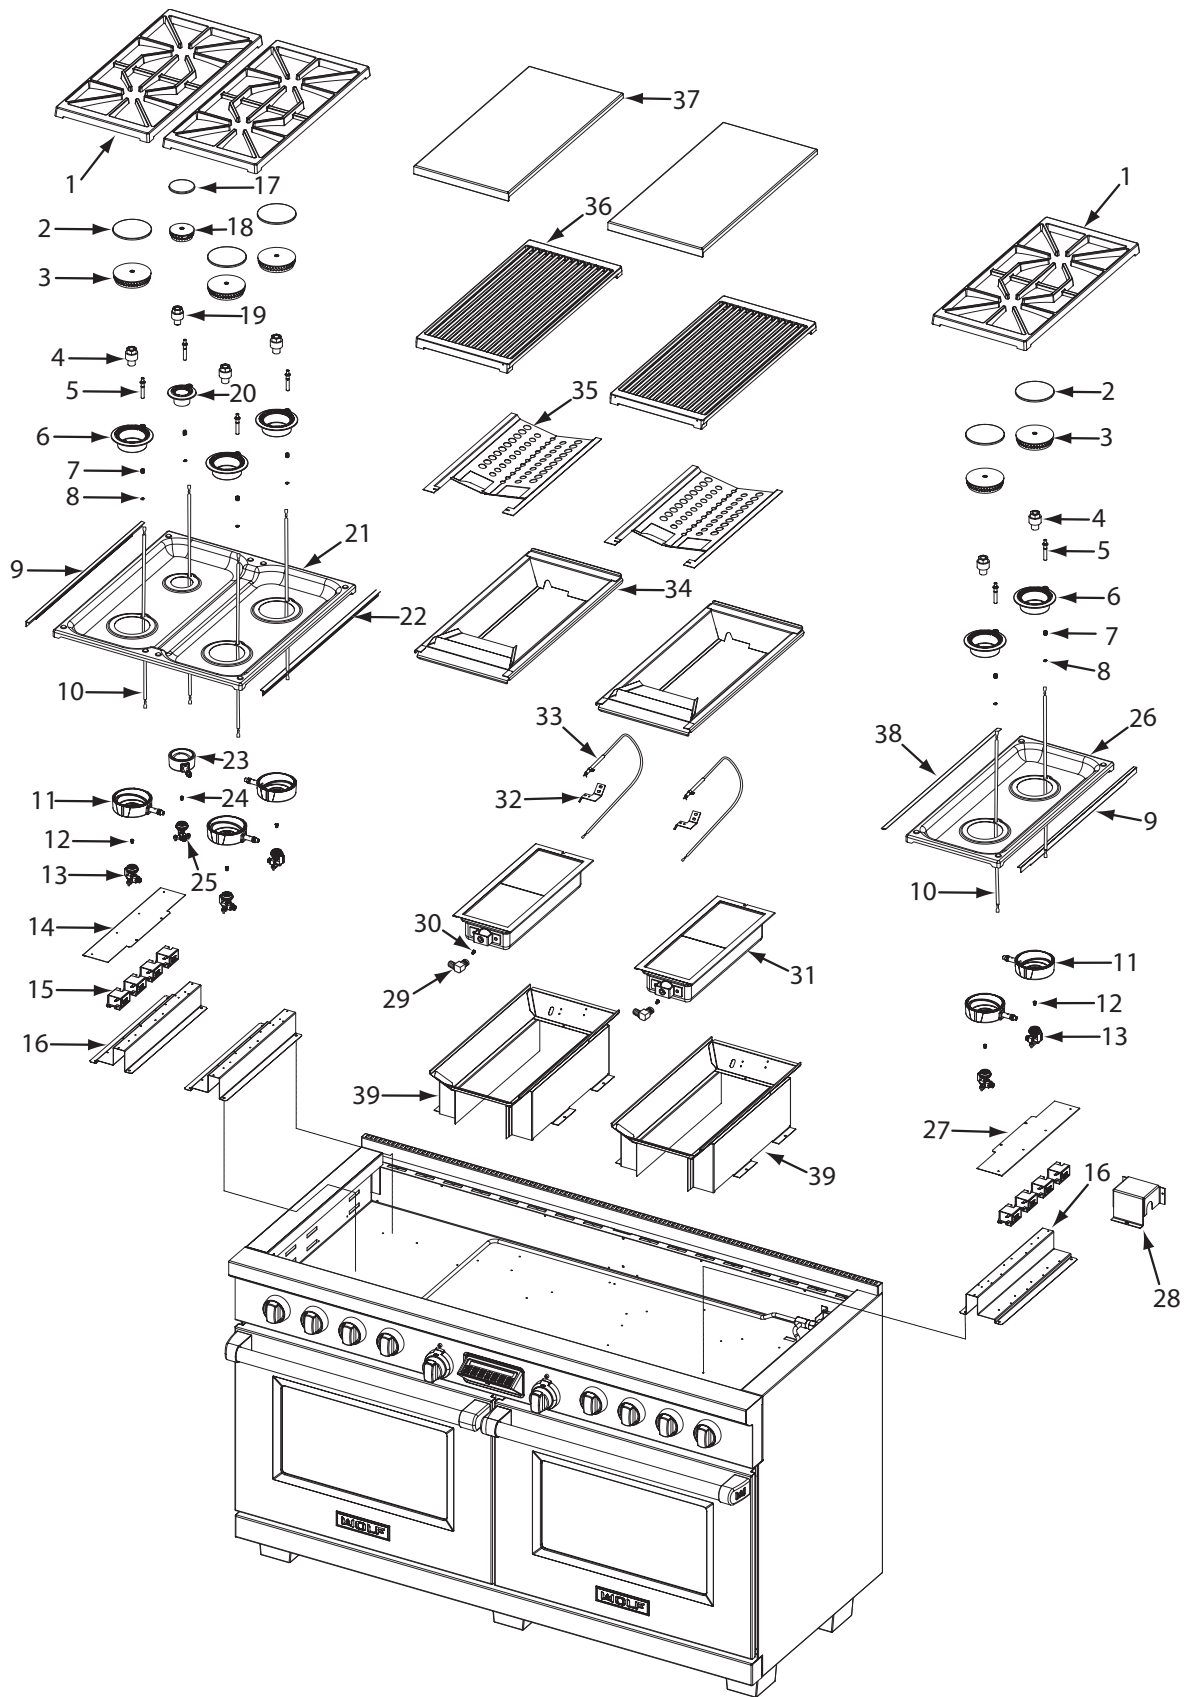

60” Dual Fuel Range Top Parts List for DF606DC

<u>Ref #</u>	<u>Part #</u>	<u>Description</u>
1	802431	Grate, Burner W/Rubber Pad
2	804514	Burner Cap Assy, Lg
3	804875	Burner Head, Lg
4	802146	Venturi, Lg
5	805299	Igniter, 9.2K
	802449	Igniter, 15K
6	802399	Inner Distribution Ring, Lg
7	720824	Spring, Electrode
8	802499	Clip, Electrode
9	802421	Pan Extrusion
10	801274	Lead Wire, 30”
11	802398	Outer Distribution Ring, Lg
	802276	Outer Distribution Ring, Lg Lp
12	804122	Orifice, Main, Nat, Lg
	804123	Orifice, Main, Lp, Lg
13	802404	Jet Holder, Lg-Natural
	802405	Jet Holder, Lg-Lp
14	805210	Deflector Shield, Burner
15	801232	Spark Module 0+1
16	802032	Burner Support
17	804512	Burner Cap Assy, Sml
18	804877	Burner Head, Sml
19	800488	Venturi, Small
20	804358	Inner Distribution Ring, Sml
21	804315	Burner Pan 4, With Simmer
22	805256	Pan Extrusion, short
23	800470	Outer Distribution Ring, Sml
	802679	Outer Dist. Ring, Small, Lp
24	801325	Orifice, Main, Nat, Sml
	801319	Orifice, Main, Lp, Sml
25	800486	Jet Holder, Sml
	802677	Jet Holder, Small, Lp
26	802069	Burner Pan 2
27	804138	Deflector Shield, Burner
28	804633	Regulator Box Top
29	800258	Elbow 3/8" X 3/8"
30	800837	Orifice, Ir, Nat # 50 Char
	801011	Orifice, Ir Lp #57 Char
31	714901	Infrared Burner Assy - Char
32	804178	Bracket, Spaker Ir
33	804317	Electrode, 24
34	802453	Char Pan
35	805294	Heat Deflector
36	802136	Grate, Charbroiler
37	804320	Charbroiler Cover
38	805256	Pan Extrusion, short
39	802120	Ir Weld Assy, Griddle

Not Shown for DF606DC

804874	O-Ring Seal Kit - Lg Burner	804125	Orifice, Simmer, Lp, Lg
804876	O-Ring Seal Kit - Sml Burner	802947	Orifice, Simmer, Nat, Sml
802327	Wire Harness, Main	802948	Orifice, Simmer, Lp, Sml
802493	Wire Harness, DF606DC	804372	Wok Grate w/Feet

60" Dual Fuel Range Top Exploded View for DF606DC