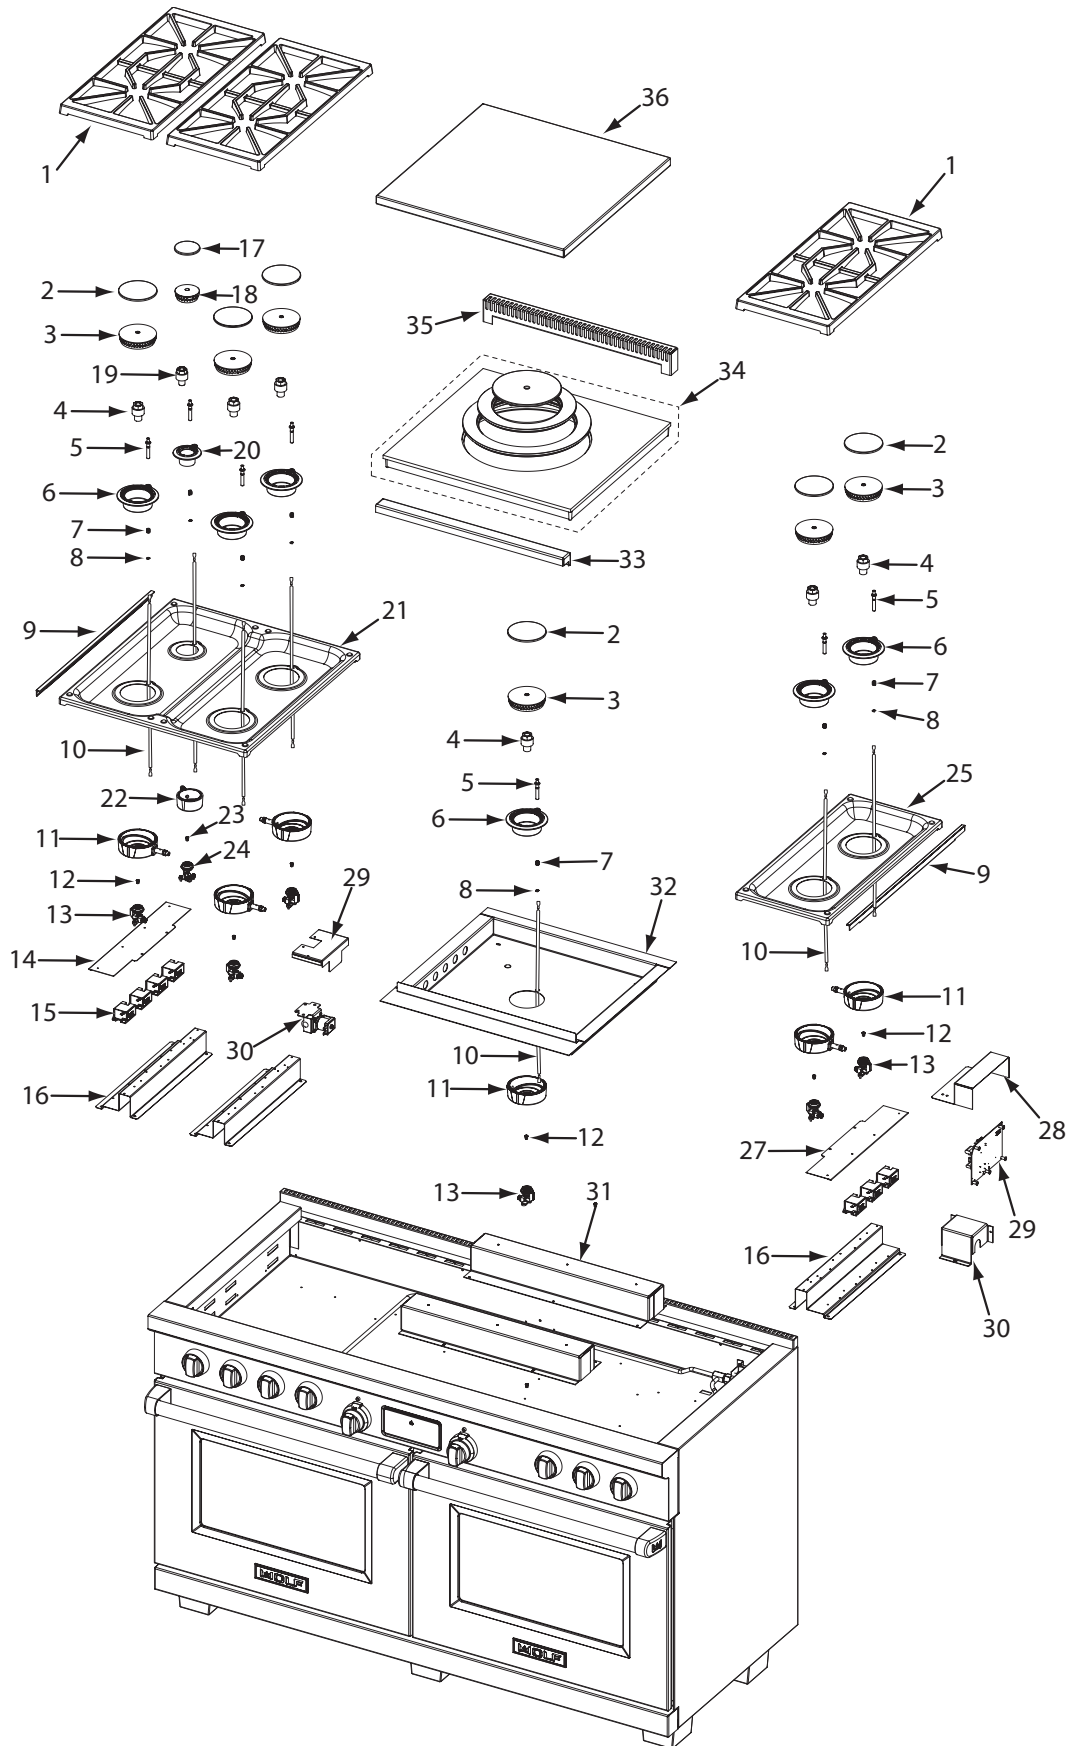

60" Dual Fuel Range Top Exploded View for DF606F

60" Dual Fuel Range Cavity and Side Parts List

<u>Ref #</u>	<u>Part #</u>	<u>Description</u>
1	802424	Outer Side Panel-Left,
2	802073	Inner Side, Left
3	802465	Island Trim
4	802074	Inner Side, Right
5	802425	Outer Side Panel-Right,
6	802035	Cover Meat Probe Access
7	800307	Light, Oven
8	800942	Switch, Probe
9	806830	Power Relay Board
10	802097	Plate, Control Board
11	806826	Control Board
12	802257	Door Latch, Motorized
13	806828	ECH Assembly, Double
14	802257	Door Latch, Motorized
15	801120	Element, Broil 30"
16	801122	Pan, Broiler Element
17	801120	Element, Broil 30"
18	805795	Retainer, Hinge, DF
19	805795	Retainer, Hinge, DF
20	800529	Meat Probe
21	800701	Convection Fan Assy Cw
22	800699	Convection Fan Assy CCW
23	802324	Catalyst, Smoke Extended
24	800306	Sensor, Temperature
25	800950	Transformer
26	802157	Caster, Leveling Assembly
27	802898	Convection Baffle Assembly
28	802898	Convection Baffle Assembly
29	805279	Guide, Rack Lt, DF
30	805280	Guide, Rack Rt, DF
31	805279	Guide, Rack Lt, DF
32	803141	Receptacle, Plug Ceramic
33	801417	Plate, Retainer
34	805280	Guide, Rack Rt, DF
35	802321	Leveling Leg, Cosmetic Upper
36	802309	Front Leg Weldment, Lower
37	802396	Front Leg Bolt Assy
38	804338	Rack, Oven Flat,
39	804339	Rack, Oven Bent,
40	800943	Cover, Probe Switch
41	804152	Element, Bake 2200 Watt
42	804302	Bake Pan Assy, Large
43	804152	Element, Bake 2200 Watt
44	804302	Bake Pan Assy, Large
45	803859	Stone, Pizza
46	800735	Rack, Pizza Stone
47	800717	Element, Pizza 3500 Watt
48	804135	Skirt Shield
49	802436	Skirt, 60DF
50	804712	Accessory Broiler Pan 30"
51	806064	Leg Bolt Pad, Front
52	806812	Door Spacer Assy., - DF60
53	806063	Leg Bolt, Front
54	804807	Oven Trim, Rt 30-60 DF
55	802462	Oven Trim, Lt 30-60 DF

Not Shown

804070	Wire Harness 48/60 Oc-Pod, Df	805242	Caster, Skirt Assy-Right 3.25
804071	Wire Harness, Pod To Knob Df	805243	Caster, Skirt Assy-Left 3.25
802328	Wire Harness, Meat Probe Df	805244	Caster, Skirt Assy-Right 3.75
804685	Spacer, 0.5" Hinge Pocket	805245	Caster, Skirt Assy-Left 3.75
801554	Hard Fiber Flat Washer, Black	805246	Caster, Skirt Assy-Right 4.25
802420	Hinge, Adjustable	805247	Caster, Skirt Assy-Left 4.25
801949	Pizza Peel	805248	Caster, Skirt Assy-Right 4.75
803816	Lamp Bulb	805249	Caster, Skirt Assy-Left 4.75
805732	Shoulder Screw (Bull Nose)	803379	8-18x1/2" Screw, Retainer Clip
		807438	Shield, Control Board - DF