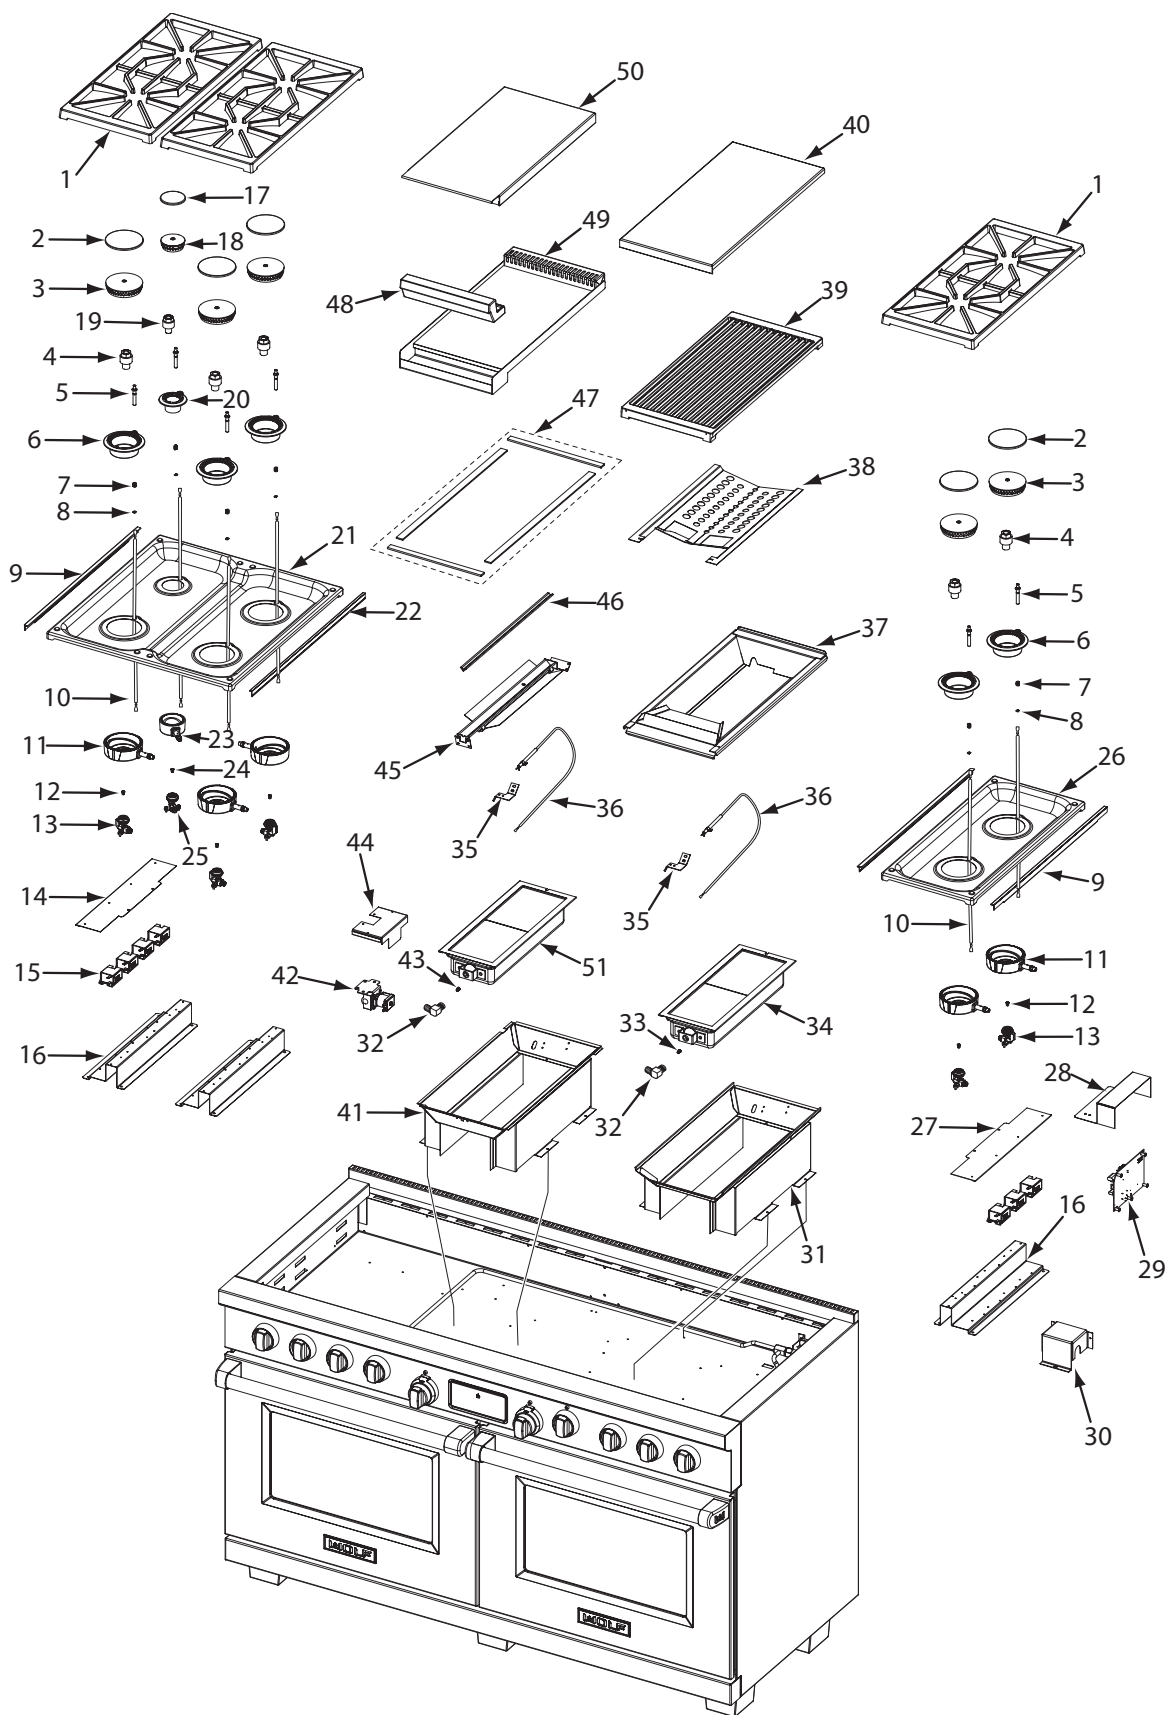

60" Dual Fuel Range Top Exploded View for DF606CG

60" Dual Fuel Range Top Parts List for DF606DG

<u>Ref #</u>	<u>Part #</u>	<u>Description</u>	<u>Ref #</u>	<u>Part #</u>	<u>Description</u>
1	802431	Grate, Burner W/Rubber Pad	23	800470	Outer Distribution Ring, Sml
2	804514	Burner Cap Assy, Lg		802679	Outer Dist. Ring, Small, Lp
3	804875	Burner Head, Lg	24	801325	Orifice, Main, Nat, Sml
4	802146	Venturi, Lg		801319	Orifice, Main, Lp, Sml
5	805299	Igniter, 9.2K	25	800486	Jet Holder, Sml
	802449	Igniter, 15K		802677	Jet Holder, Small, Lp
6	802399	Inner Distribution Ring, Lg	26	802069	Burner Pan 2
7	720824	Spring, Electrode	27	804138	Deflector Shield, Burner
8	802499	Clip, Electrode	28	804806	DSI Board Cover
9	802421	Pan Extrusion	29	802095	DSI Board
10	801274	Lead Wire, 30"	30	804633	Regulator Box Top
11	802398	Outer Distribution Ring, Lg	31	802120	Ir Weld Assy, Griddle
	802276	Outer Distribution Ring, Lg Lp	32	802089	Solenoid, Single
12	804122	Orifice, Main, Nat, Lg	33	800258	Elbow 3/8" X 3/8"
	804123	Orifice, Main, Lp, Lg	34	800047	Orifice, Ir Nat # 46 Griddle
13	802404	Jet Holder, Lg-Natural		805252	Orifice, Ir Lp 1.25mm Griddle
	802405	Jet Holder, Lg-Lp	35	804805	Solenoid Cover
14	805210	Deflector Shield, Burner	36	806739	Infrared Burner, Griddle - DF
15	801232	Spark Module 0+1	37	804178	Bracket, Spaker Ir
16	802032	Burner Support	38	804317	Electrode, 24
17	804512	Burner Cap Assy, Sml	39	802264	Thermostat Support Assy
18	804877	Burner Head, Sml	40	805292	Insulation, T-Stat
19	800488	Venturi, Small	41	804690	Insulation, Griddle
20	804358	Inner Distribution Ring, Sml	42	804112	Griddle Plate Assy
21	804315	Burner Pan 4, With Simmer	43	802438	Grease Tray, Double Griddle
22	805256	Pan Extrusion, short	44	804321	Griddle Cover, Double

Not Shown for DF606DG

804874	O-Ring Seal Kit - Lg Burner	804125	Orifice, Simmer, Lp, Lg
804876	O-Ring Seal Kit - Sml Burner	802947	Orifice, Simmer, Nat, Sml
802327	Wire Harness, Main	802948	Orifice, Simmer, Lp, Sml
802494	Wire Harness, DF606DG	804372	Wok Grate w/Feet
		719377	Fitting, Straight 3/8" (Solenoid)