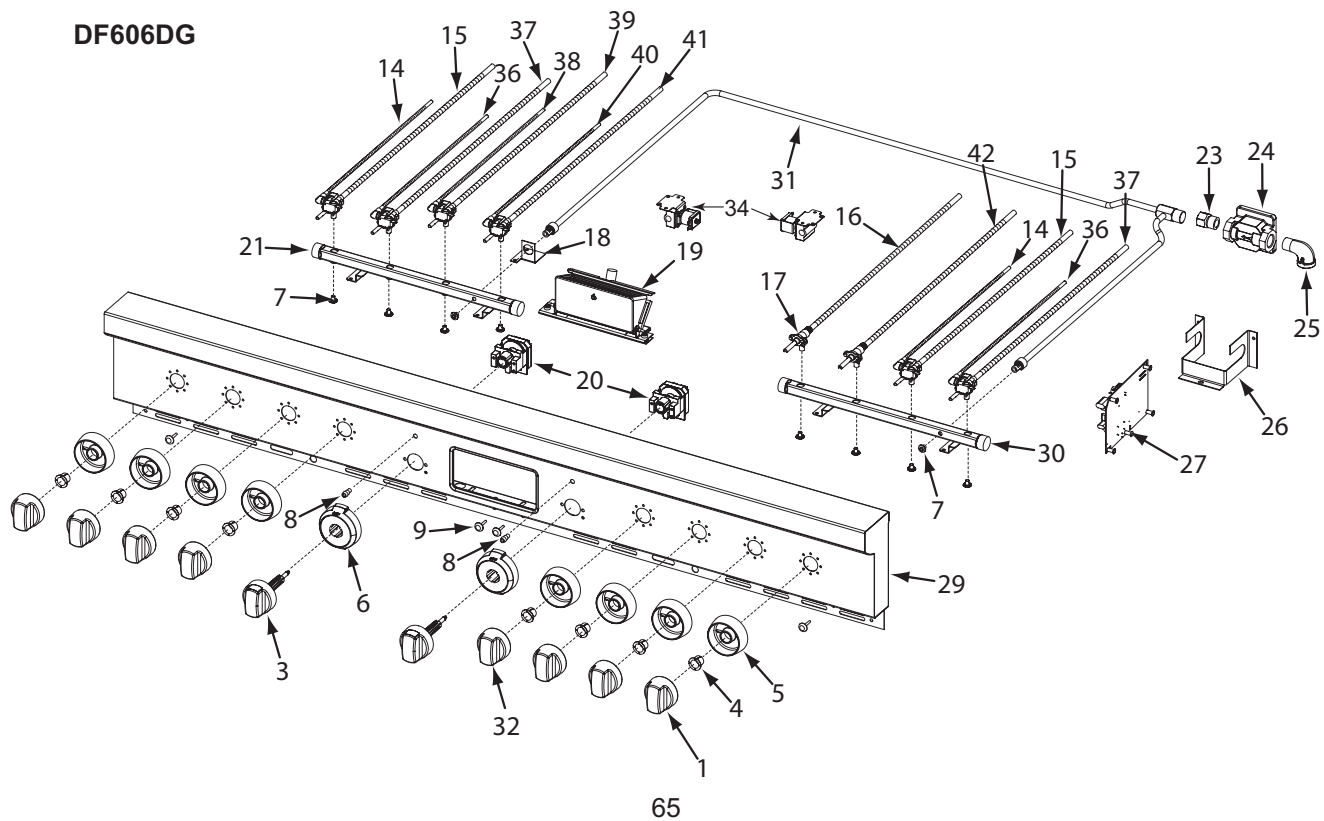

60" Dual Fuel Range Manifold Exploded View (2 of 3)

60" Dual Fuel Range Manifold Parts List (3 of 3)

<u>Ref #</u>	<u>Part #</u>	<u>Description</u>
1	802107	Burner Knob, Red
	804141	Burner Knob, Black
2	802112	Griddle Knob, Red
	804142	Griddle Knob, Black
3	802238	Oven Selector Knob, Red
	802239	Oven Selector Knob, Black
4	804137	Knob Insert, Nylon
5	804639	Burner Knob, Bezel, Platinum
	802082	Burner Knob, Bezel, Chrome
	804637	Burner Knob, Bezel, Brass
6	804642	Function Selector Bezel, Platinum
	802081	Function Selector Bezel 30/36, Crm
	804640	Function Selector Bezel 30/36, Brass
7	802439	Manifold Screw
8	804067	Indicator Light, 2V LED
9	805293	Bumper, Door, Df
10	804067	Indicator Light, 2V LED
11	804043	Bullnose Weldment, DF606DC
12	804323	Gas Manifold, 4 valve, 60DF
13	802018	Burner Valve, Df - Ng
	802400	Burner Valve, Df - LP
	804349	Valve, 9.2k Burner, Df Ng
	804356	Valve, 9.2k Burner, Df LP
	807141	Valve Switch
14	803177	Flex Tubing Service Kit, 3/16"x23"
15	803176	Flex Tubing Service Kit, 1/4"x24"
16	803176	Flex Tubing Service Kit, 1/4"x24"
17	802199	Valve, Char-Fr Top DF
18	804310	Bracket, Manifold Support
19	806828	ECH Assembly, Double
20	802240	Selector Switch
21	804323	Gas Manifold, 4 valve, 60DF
22	805287	Gas Line, DF604DC
23	804149	Adapter, .50 X .50 Pipe
24	801097	Regulator, Gas Valve
25	804150	Street Elbow, .50 Black Pipe
26	802475	Regulator Box, Bottom
27	802095	Direct Spark Ignition Board DSI
28	805787	Thermostat, Griddle, DF
29	804045	Bull Nose Weldment, DF604F
30	805270	Gas Manifold, DF606DG
31	805287	Gas Line, DF606F
32	802111	Charbroiler, Front Knob, Red
	804143	Charbroiler, Front Knob, Black
33	804330	Gas Manifold, Char-Griddle, 60DF
34	802089	Solenoid, Single
35	802200	Valve, Griddle Shut Off
36	803180	Flex Tubing Service Kit, 3/16"x12"
37	803178	Flex Tubing Service Kit, 1/4"x12"
38	803177	Flex Tubing Service Kit, 3/16"x23"
39	803176	Flex Tubing Service Kit, 1/4"x24"
40	803180	Flex Tubing Service Kit, 3/16"x12"
41	803178	Flex Tubing Service Kit, 1/4"x12"
42	803176	Flex Tubing Service Kit, 1/4"x24"

Not Shown

804071 Wire Harness, Pod To Knob Df
713810 Switch, Valve Ignition - FT, Char