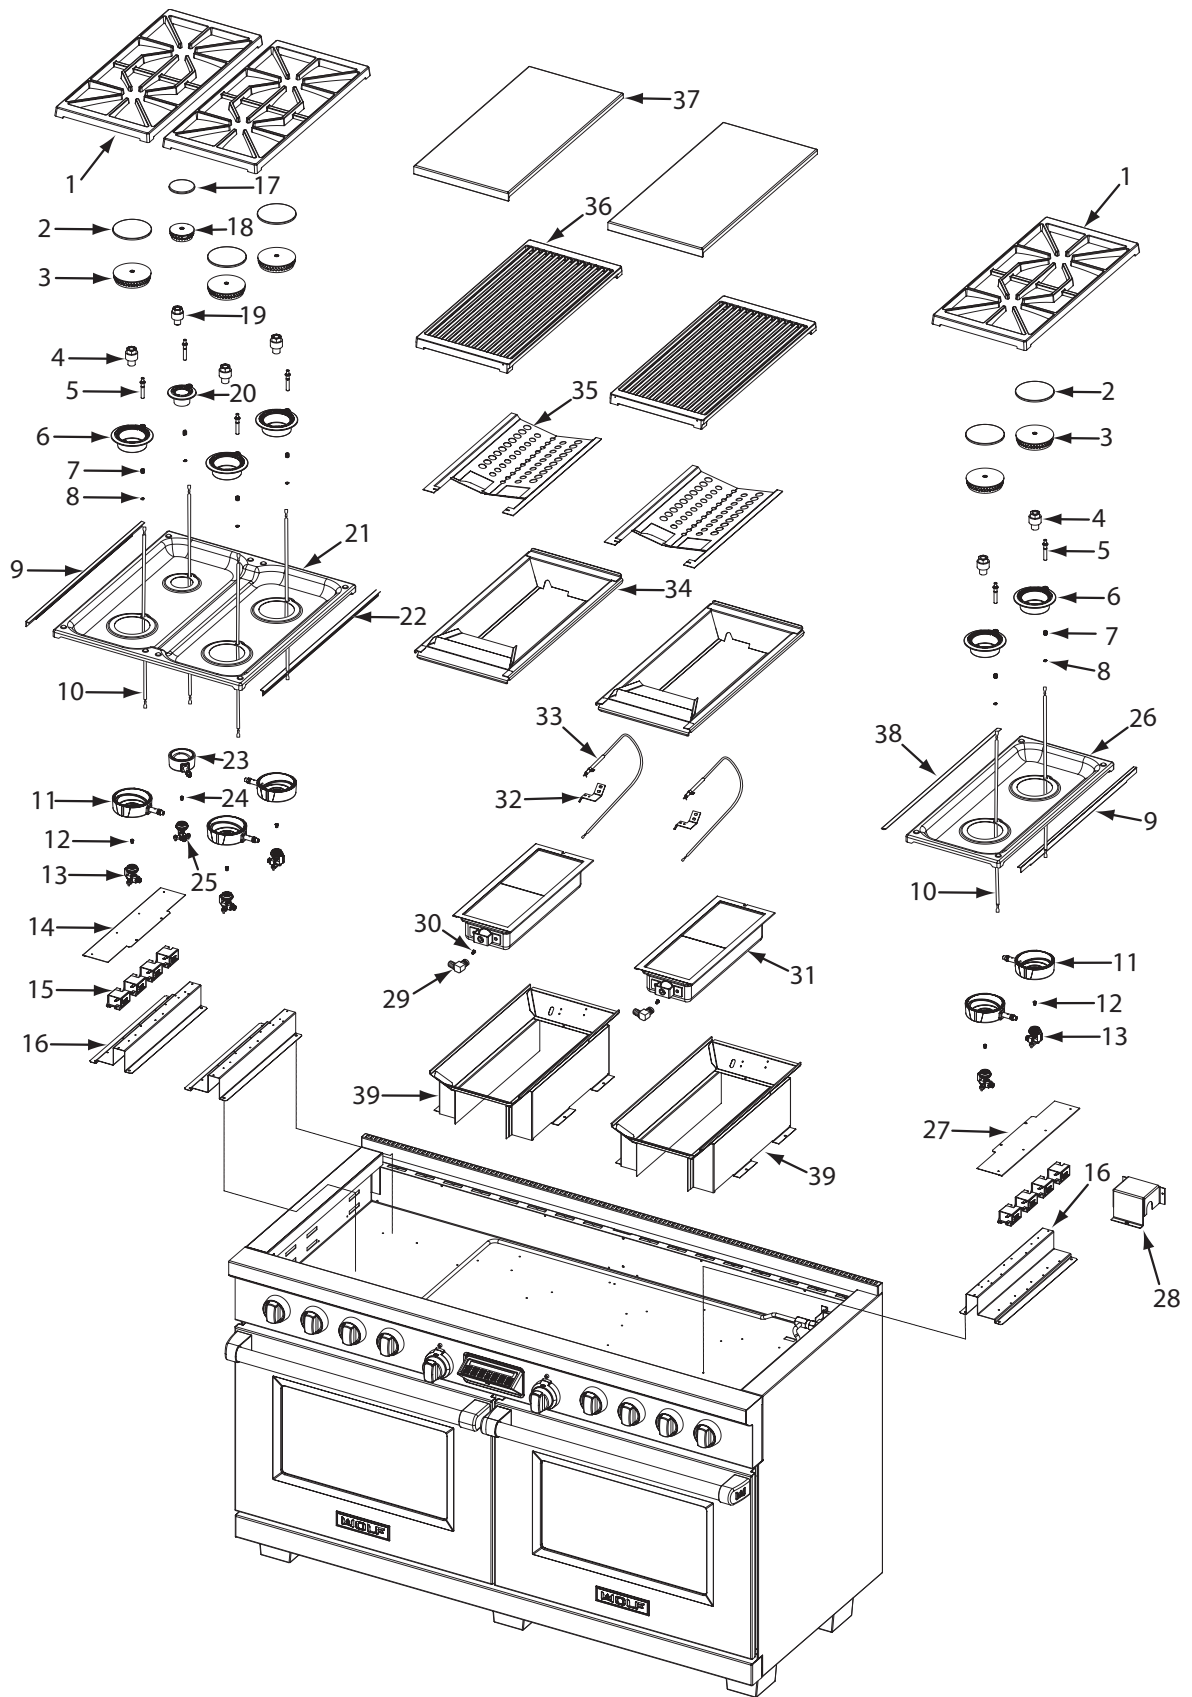

60" Dual Fuel Range Top Exploded View for DF606DC

60" Dual Fuel Range Top Parts List for DF606F

<u>Ref #</u>	<u>Part #</u>	<u>Description</u>
1	802431	Grate, Burner W/Rubber Pad
2	804514	Burner Cap Assy, Lg
3	804875	Burner Head, Lg
4	802146	Venturi, Lg
5	805299	Igniter, 9.2K
	802449	Igniter, 15K
6	802399	Inner Distribution Ring, Lg
7	720824	Spring, Electrode
8	802499	Clip, Electrode
9	802421	Pan Extrusion
10	801274	Lead Wire, 30"
11	802398	Outer Distribution Ring, Lg
	802276	Outer Distribution Ring, Lg Lp
12	804122	Orifice, Main, Nat, Lg
	804123	Orifice, Main, Lp, Lg
13	802404	Jet Holder, Lg-Natural
	802405	Jet Holder, Lg-Lp
14	805210	Deflector Shield, Burner
15	801232	Spark Module 0+1
16	802032	Burner Support
17	804512	Burner Cap Assy, Sml
18	804877	Burner Head, Sml
19	800488	Venturi, Small
20	804358	Inner Distribution Ring, Sml
21	804314	Burner Pan 2, With Simmer
22	805256	Pan Extrusion, short
23	800470	Outer Distribution Ring, Sml
	802679	Outer Dist. Ring, Small, Lp
24	801325	Orifice, Main, Nat, Sml
	801319	Orifice, Main, Lp, Sml
25	800486	Jet Holder, Sml
	802677	Jet Holder, Small, Lp
26	802069	Burner Pan 2
27	804138	Deflector Shield, Burner
28	804806	DSI Board Cover
29	802095	DSI Board
30	804633	Regulator Box Top
31	805742	Base Support, French Top
32	804360	Pan Weld Assy, French Top
33	802467	Trim, French Top Front
34	805995	Components, French Top, DF
35	802466	Vent, French Top
36	804322	Cover, French Top

Not Shown for DF606F

804874	O-Ring Seal Kit - Lg Burner	804125	Orifice, Simmer, Lp, Lg
804876	O-Ring Seal Kit - Sml Burner	802947	Orifice, Simmer, Nat, Sml
802327	Wire Harness, Main	802948	Orifice, Simmer, Lp, Sml
802495	Wire Harness, DF604GF	804372	Wok Grate w/Feet