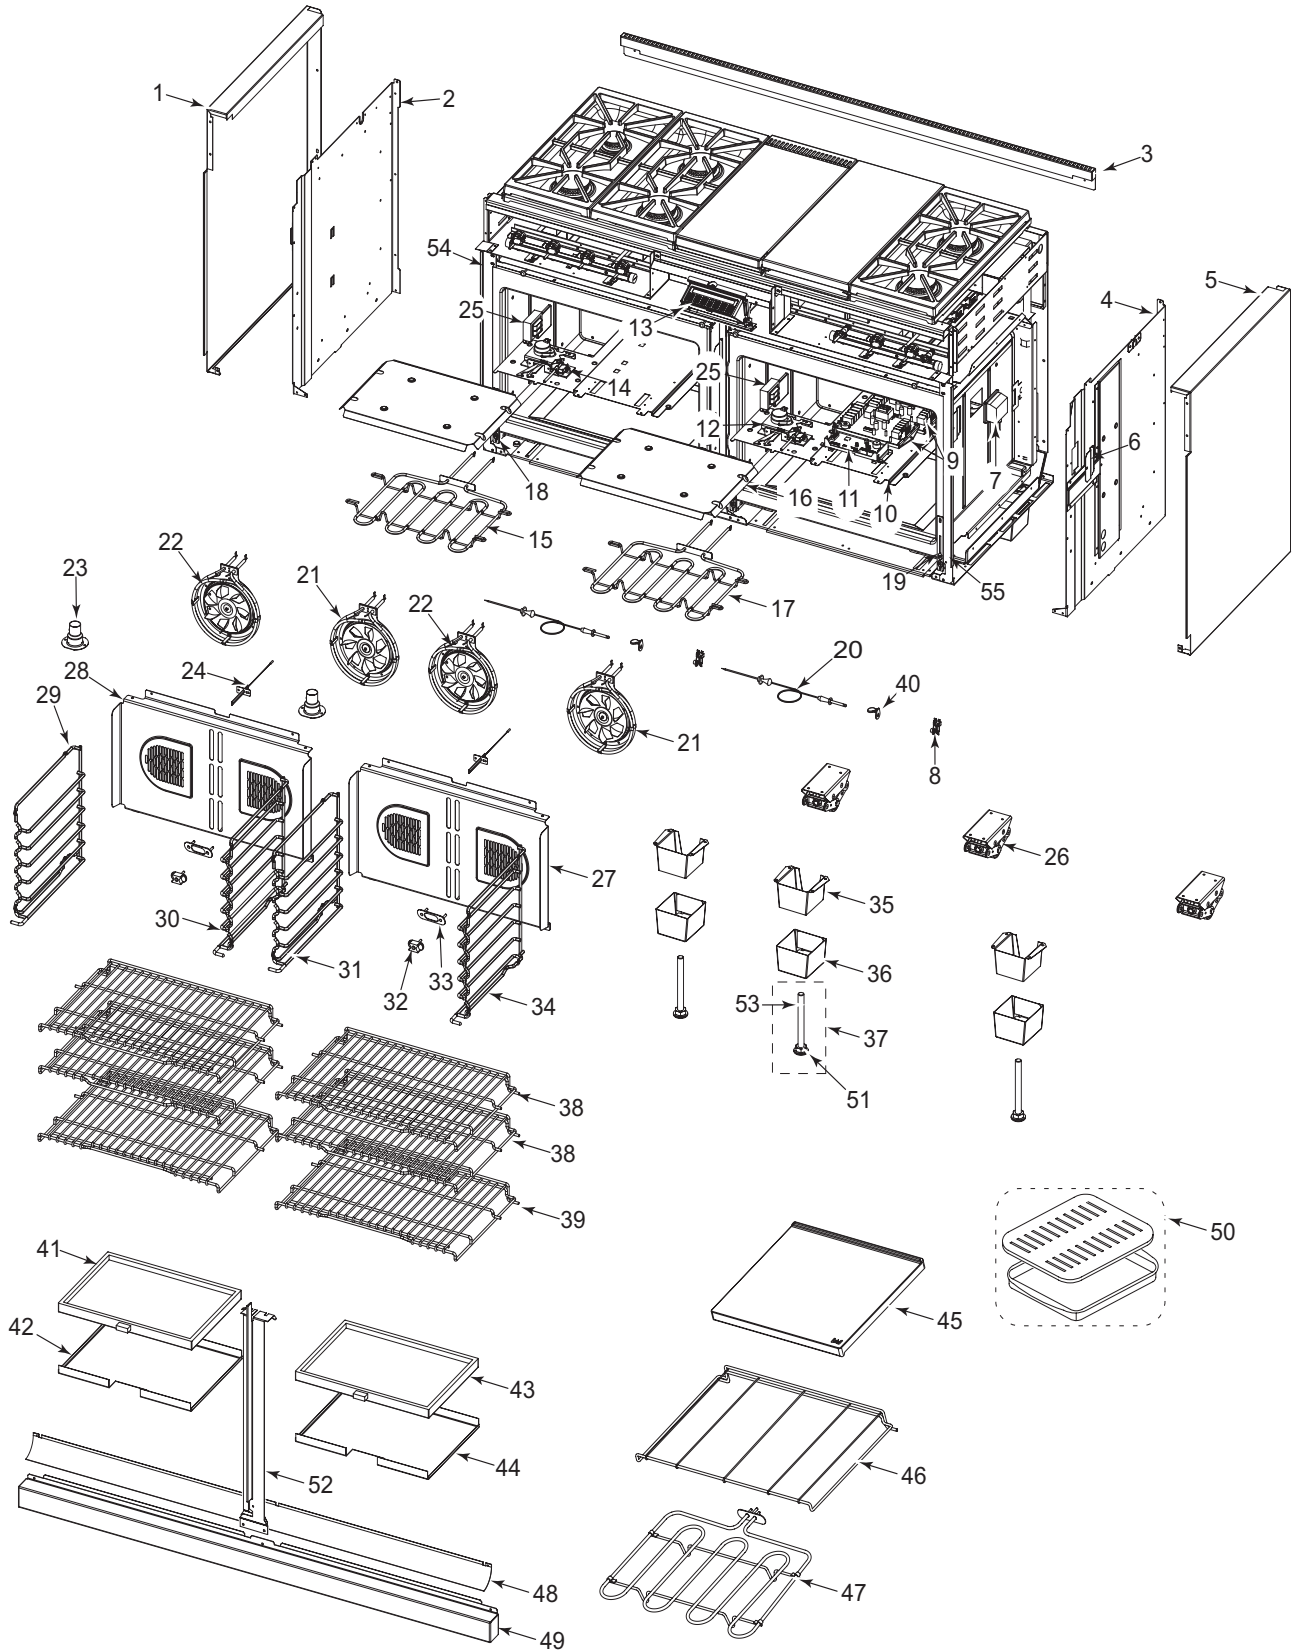

WOLF® Dual Fuel Ranges Parts List with Exploded Views

60" Dual Fuel Range Cavity and Side Exploded View

60" Dual Fuel Range Door Parts List

NOTE: 802273 Logo (Ref #5) will need to be ordered when ordering door parts requiring disassembly of 30" doors

<u>Ref #</u>	<u>Part #</u>	<u>Description</u>
1	802228	Handle End Cap, Inner Left
2	802227	Handle End Cap, Inner Right
3	804396	8-32x .375 Set Screw
4	802062	Handle End Cap, Left
5	802273	Dual Fuel Logo
6	802063	Handle Bar, 30df
7	802061	Handle End Cap, Right
8	802429	Reinforcement Bracket, Door
9	804361	Bracket, Glass Pack Retainer
10	802044	Door Baffle, 30df
11	802244	Bracket, Door Liner, 30df
12	802330	Striker Plate, Door
13	804077	Insulation, Outer Door, 30df
14	804089	Insulation, side Hinge, 30df
15	804087	Insulation, Inner Door, 30df
16	802150	Hinge, Hydraulic
17	802149	Hinge, Spring
18	802395	Large Glass Packet Assy.
19	804618	Gasket Short, Door 30df
20	807061	Weldment, Door Liner 30"/48"
21	802445	Gasket, Door 30
22	800523	Left Door Rack Guide Assy 30"
23	800522	Right Door Rack Guide Assy 30"
24	806812	Door Spacer Assy., - DF60
25	802274	Door Skin, 30DF
26	804098	Seal , Rope - 1/4" Grey

NOTE: 30" Door Assy - Special Order Only. Call Factory Parts or Customer Service

Not Shown

803273 Pin, Pilot