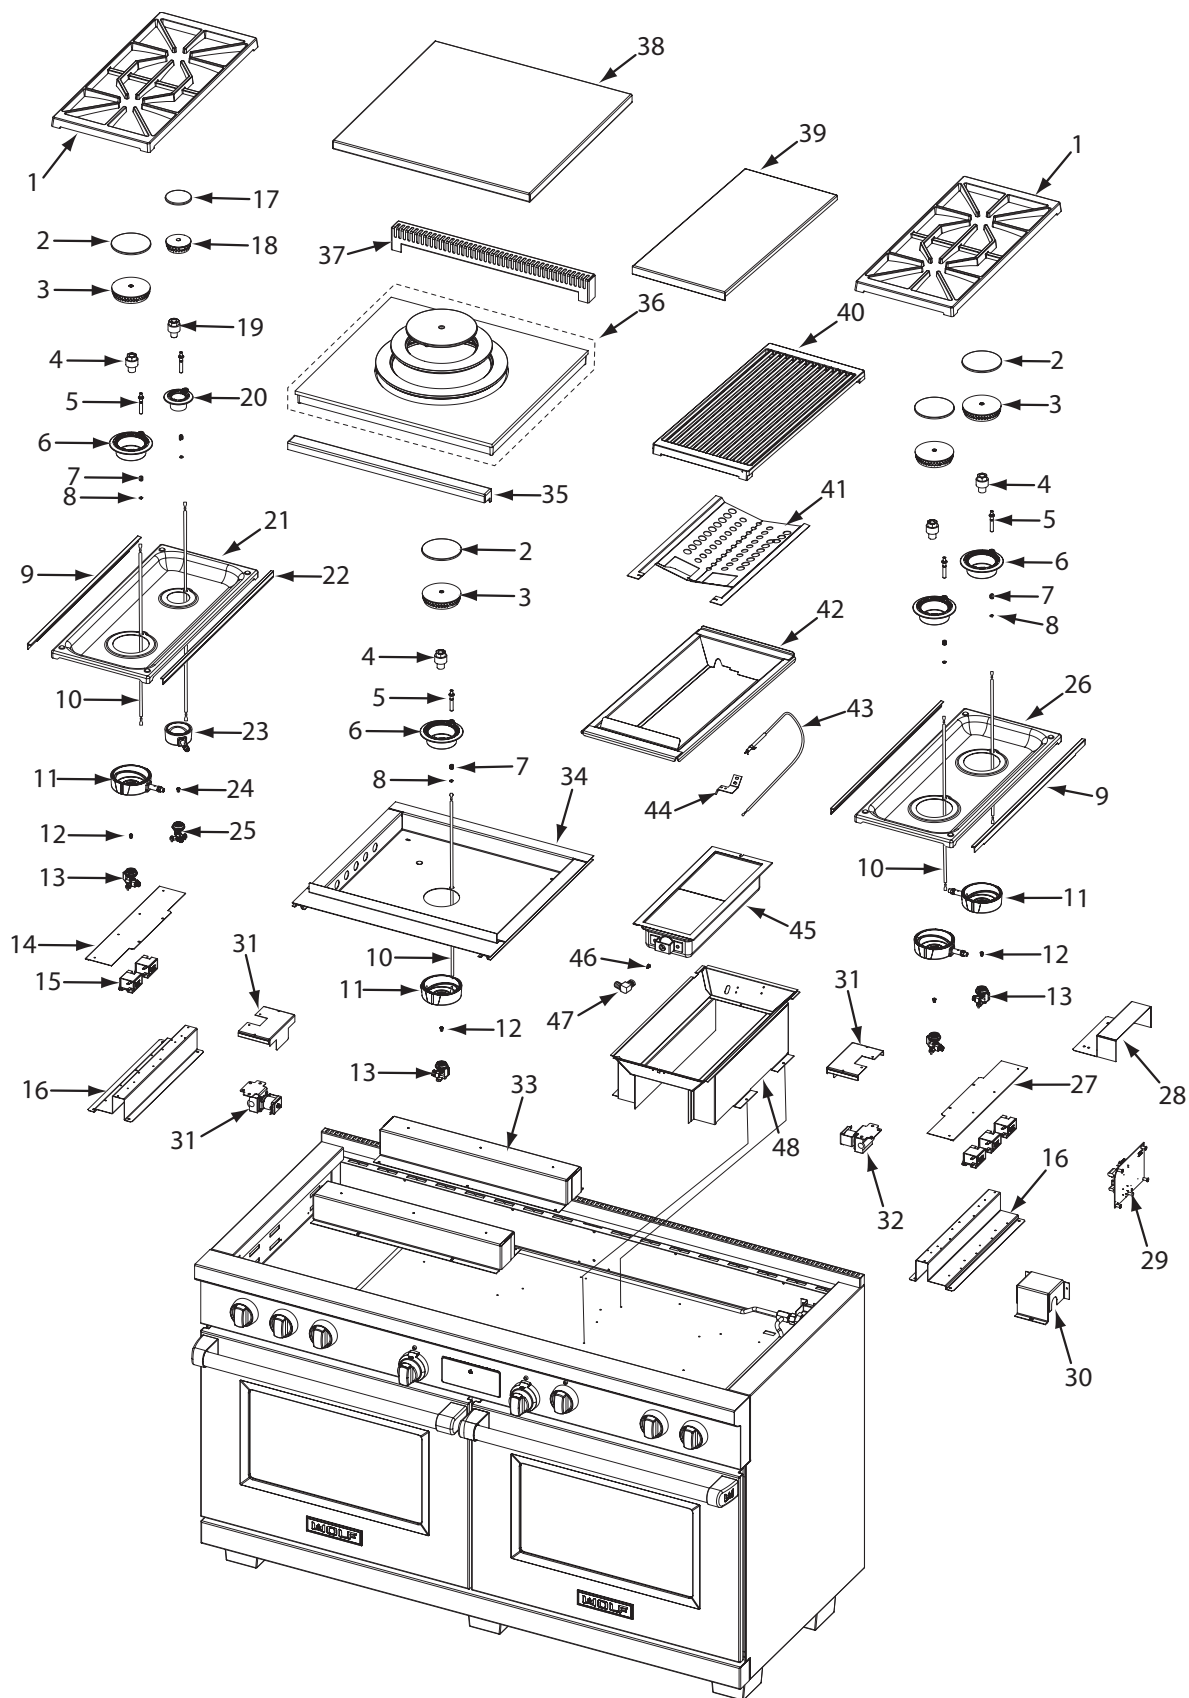

60" Dual Fuel Range Top Exploded View for DF604CF

60" Dual Fuel Range Top Parts List for DF604GF

<u>Ref #</u>	<u>Part #</u>	<u>Description</u>	<u>Ref #</u>	<u>Part #</u>	<u>Description</u>
1	802431	Grate, Burner W/Rubber Pad	25	800486	Jet Holder, Sml
2	804514	Burner Cap Assy, Lg		802677	Jet Holder, Small, Lp
3	804875	Burner Head, Lg	26	802069	Burner Pan 2
4	802146	Venturi, Lg	27	804138	Deflector Shield, Burner
5	805299	Igniter, 9.2K	28	804806	DSI Board Cover
	802449	Igniter, 15K	29	802095	DSI Board
6	802399	Inner Distribution Ring, Lg	30	804633	Regulator Box Top
7	720824	Spring, Electrode	31	804805	Solenoid Cover
8	802499	Clip, Electrode	32	802089	Solenoid, Single
9	802421	Pan Extrusion	33	805742	Base Support, French Top
10	801274	Lead Wire, 30"	34	804360	Pan Weld Assy, French Top
11	802398	Outer Distribution Ring, Lg	35	802467	Trim, French Top Front
	802276	Outer Distribution Ring, Lg Lp	36	805995	Components, French Top, DF
12	804122	Orifice, Main, Nat, Lg	37	802466	Vent, French Top
	804123	Orifice, Main, Lp, Lg	38	804322	Cover, French Top
13	802404	Jet Holder, Lg-Natural	39	804320	Charbroiler Cover
	802405	Jet Holder, Lg-Lp	40	804111	Griddle Plate Assy
14	805210	Deflector Shield, Burner	41	802282	Grease Tray, Single Griddle
15	801232	Spark Module 0+1	42	804690	Insulation, Griddle
16	802032	Burner Support	43	805292	Insulation, T-Stat
17	804512	Burner Cap Assy, Sml	44	802264	Thermostat Support Assy
18	804877	Burner Head, Sml	45	804318	Electrode, 51
19	800488	Venturi, Small	46	804178	Bracket, Spaker Ir
20	804358	Inner Distribution Ring, Sml	47	806739	Infrared Burner, Griddle - DF
21	804314	Burner Pan 2, With Simmer	48	800047	Orifice, Ir Nat # 46 Griddle
22	805256	Pan Extrusion, short		805252	Orifice, Ir Lp 1.25mm Griddle
23	800470	Outer Distribution Ring, Sml	49	800258	Elbow 3/8" X 3/8"
	802679	Outer Dist. Ring, Small, Lp	50	802120	Ir Weld Assy, Griddle
24	801325	Orifice, Main, Nat, Sml			
	801319	Orifice, Main, Lp, Sml			

Not Shown for DF604GF

804874	O-Ring Seal Kit - Lg Burner	804125	Orifice, Simmer, Lp, Lg
804876	O-Ring Seal Kit - Sml Burner	802947	Orifice, Simmer, Nat, Sml
802327	Wire Harness, Main	802948	Orifice, Simmer, Lp, Sml
802498	Wire Harness, DF604GF	804372	Wok Grate w/Feet
		719377	Fitting, Straight 3/8" (Solenoid)