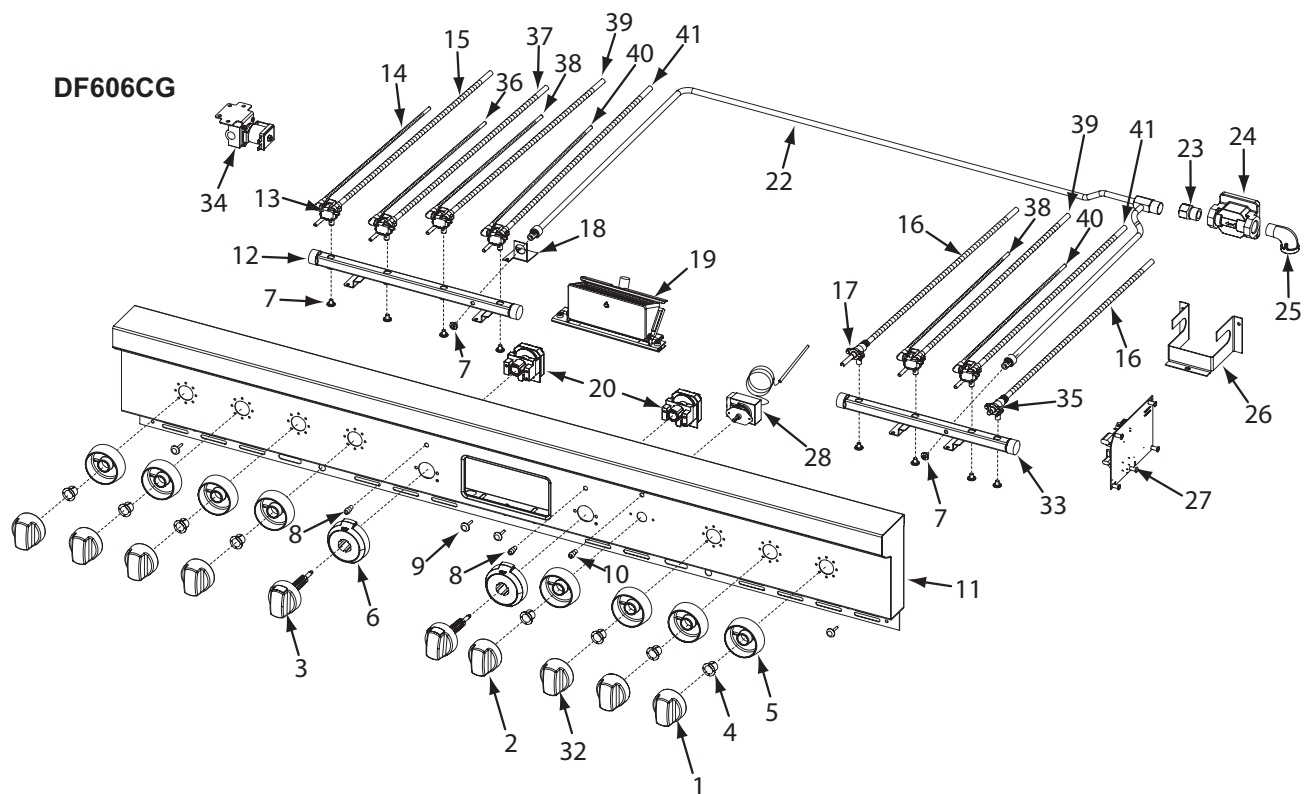

60" Dual Fuel Range Manifold Exploded View (2 of 3)

60" Dual Fuel Range Manifold Parts List (3 of 3)

<u>Ref #</u>	<u>Part #</u>	<u>Description</u>
1	802107	Burner Knob, Red
	804141	Burner Knob, Black
2	802112	Griddle Knob, Red
	804142	Griddle Knob, Black
3	802238	Oven Selector Knob, Red
	802239	Oven Selector Knob, Black
4	804137	Knob Insert, Nylon
5	804639	Burner Knob, Bezel, Platinum
	802082	Burner Knob, Bezel, Chrome
	804637	Burner Knob, Bezel, Brass
6	804642	Function Selector Bezel, Platinum
	802081	Function Selector Bezel 30/36, Crm
	804640	Function Selector Bezel 30/36, Brass
7	802439	Manifold Screw
8	804067	Indicator Light, 2V LED
9	805293	Bumper, Door, Df
10	804067	Indicator Light, 2V LED
11	804043	Bullnose Weldment, DF606DC
12	804323	Gas Manifold, 4 valve, 60DF
13	802018	Burner Valve, Df - Ng
	802400	Burner Valve, Df - LP
	804349	Valve, 9.2k Burner, Df Ng
	804356	Valve, 9.2k Burner, Df LP
	807141	Valve Switch
14	803177	Flex Tubing Service Kit, 3/16"x23"
15	803176	Flex Tubing Service Kit, 1/4"x24"
16	803176	Flex Tubing Service Kit, 1/4"x24"
17	802199	Valve, Char-Fr Top DF
18	804310	Bracket, Manifold Support
19	806828	ECH Assembly, Double
20	802240	Selector Switch
21	804323	Gas Manifold, 4 valve, 60DF
22	805287	Gas Line, DF604DC
23	804149	Adapter, .50 X .50 Pipe
24	801097	Regulator, Gas Valve
25	804150	Street Elbow, .50 Black Pipe
26	802475	Regulator Box, Bottom
27	802095	Direct Spark Ignition Board DSI
28	805787	Thermostat, Griddle, DF
29	804045	Bull Nose Weldment, DF604F
30	805270	Gas Manifold, DF606DG
31	805287	Gas Line, DF606F
32	802111	Charbroiler, Front Knob, Red
	804143	Charbroiler, Front Knob, Black
33	804330	Gas Manifold, Char-Griddle, 60DF
34	802089	Solenoid, Single
35	802200	Valve, Griddle Shut Off
36	803180	Flex Tubing Service Kit, 3/16"x12"
37	803178	Flex Tubing Service Kit, 1/4"x12"
38	803177	Flex Tubing Service Kit, 3/16"x23"
39	803176	Flex Tubing Service Kit, 1/4"x24"
40	803180	Flex Tubing Service Kit, 3/16"x12"
41	803178	Flex Tubing Service Kit, 1/4"x12"
42	803176	Flex Tubing Service Kit, 1/4"x24"

Not Shown

804071 Wire Harness, Pod To Knob Df
713810 Switch, Valve Ignition - FT, Char