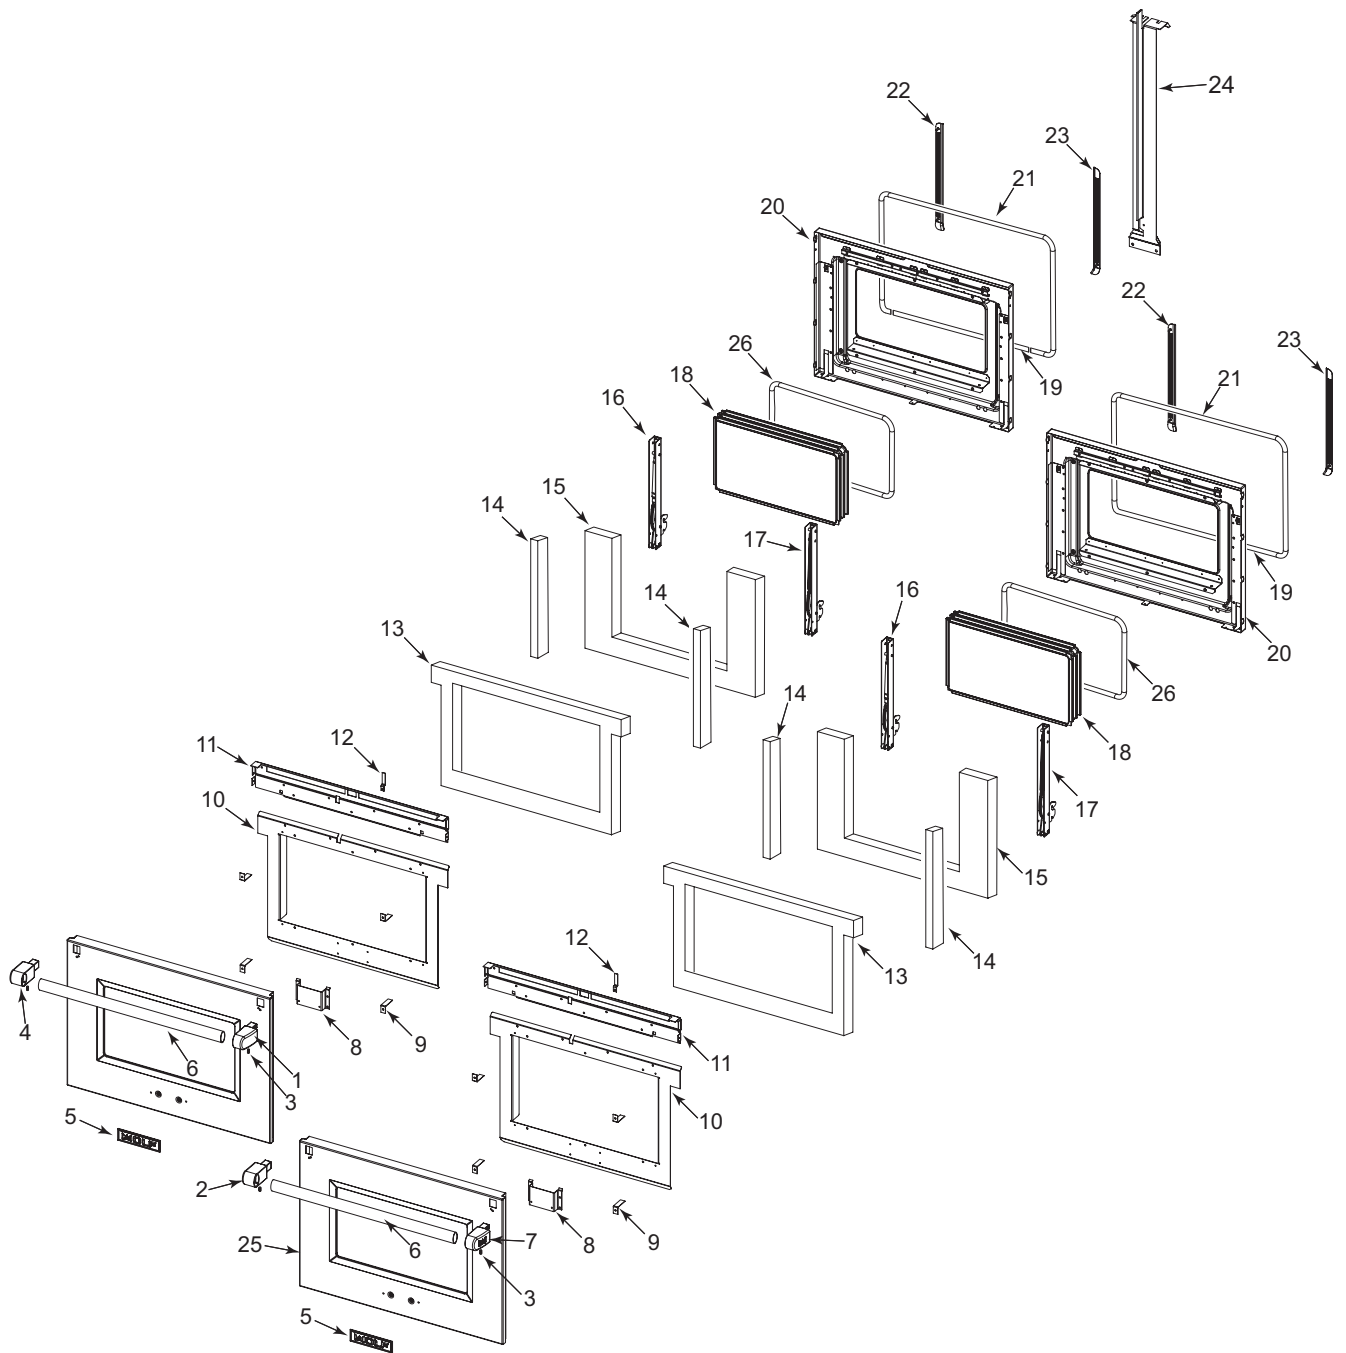

60" Dual Fuel Range Door Exploded View

60" Dual Fuel Range Manifold Parts List (1 of 3)

<u>Ref #</u>	<u>Part #</u>	<u>Description</u>
1	802107	Burner Knob, Red
	804141	Burner Knob, Black
2	802112	Griddle Knob, Red
	804142	Griddle Knob, Black
3	802238	Oven Selector Knob, Red
	802239	Oven Selector Knob, Black
4	804137	Knob Insert, Nyliner
5	804639	Burner Knob, Bezel, Platinum
	802082	Burner Knob, Bezel, Chrome
	804637	Burner Knob, Bezel, Brass
6	804642	Function Selector Bezel, Platinum
	802081	Function Selector Bezel 30/36, Crm
	804640	Function Selector Bezel 30/36, Brass
7	802439	Manifold Screw
8	804067	Indicator Light, 2V LED
9	805293	Bumper, Door, Df
10	804068	Indicator Light, Griddle 120V LED
11	804046	Bullnose Weldment, DF604CF
12	804328	Gas Manifold, French Top, 60DF
13	802018	Burner Valve, Df - Ng
	802400	Burner Valve, Df - LP
	804349	Valve, 9.2k Burner, Df Ng
	804356	Valve, 9.2k Burner, Df LP
	807141	Valve Switch
14	803177	Flex Tubing Service Kit, 3/16"x23"
15	803176	Flex Tubing Service Kit, 1/4"x24"
16	803176	Flex Tubing Service Kit, 1/4"x24"
17	802199	Valve, Char-Fr Top DF
18	804310	Bracket, Manifold Support
19	806828	ECH Assembly, Double
20	802240	Selector Switch
21	804328	Gas Manifold, French Top, 60DF
22	805286	Gas Line, DF604CF
23	804149	Adapter, .50 X .50 Pipe
24	801097	Regulator, Gas Valve
25	804150	Street Elbow, .50 Black Pipe
26	802475	Regulator Box, Bottom
27	802095	Direct Spark Ignition Board DSI
28	805787	Thermostat, Griddle, DF
29	804047	Bull Nose Weldment, DF604GF
30	804326	Gas Manifold, 60DF
31	805286	Gas Line, DF604CF, DF604GF
32	802111	Charbroiler, Front Knob, Red
	804143	Charbroiler, Front Knob, Black
33	804328	Gas Manifold, French Top, 60DF
34	802089	Solenoid, Single
35	802200	Valve, Griddle Shut Off
36	803177	Flex Tubing Service Kit, 3/16"x23"
37	803176	Flex Tubing Service Kit, 1/4"x24"
38	803176	Flex Tubing Service Kit, 1/4"x24"
39	803177	Flex Tubing Service Kit, 3/16"x23"
40	803176	Flex Tubing Service Kit, 1/4"x24"
41	803180	Flex Tubing Service Kit, 3/16"x12"
42	803178	Flex Tubing Service Kit, 1/4"x12"

Not Shown

804071 Wire Harness, Pod To Knob Df
713810 Switch, Valve Ignition - FT, Char
719377 Fitting, Straight 3/8" (Solenoid)