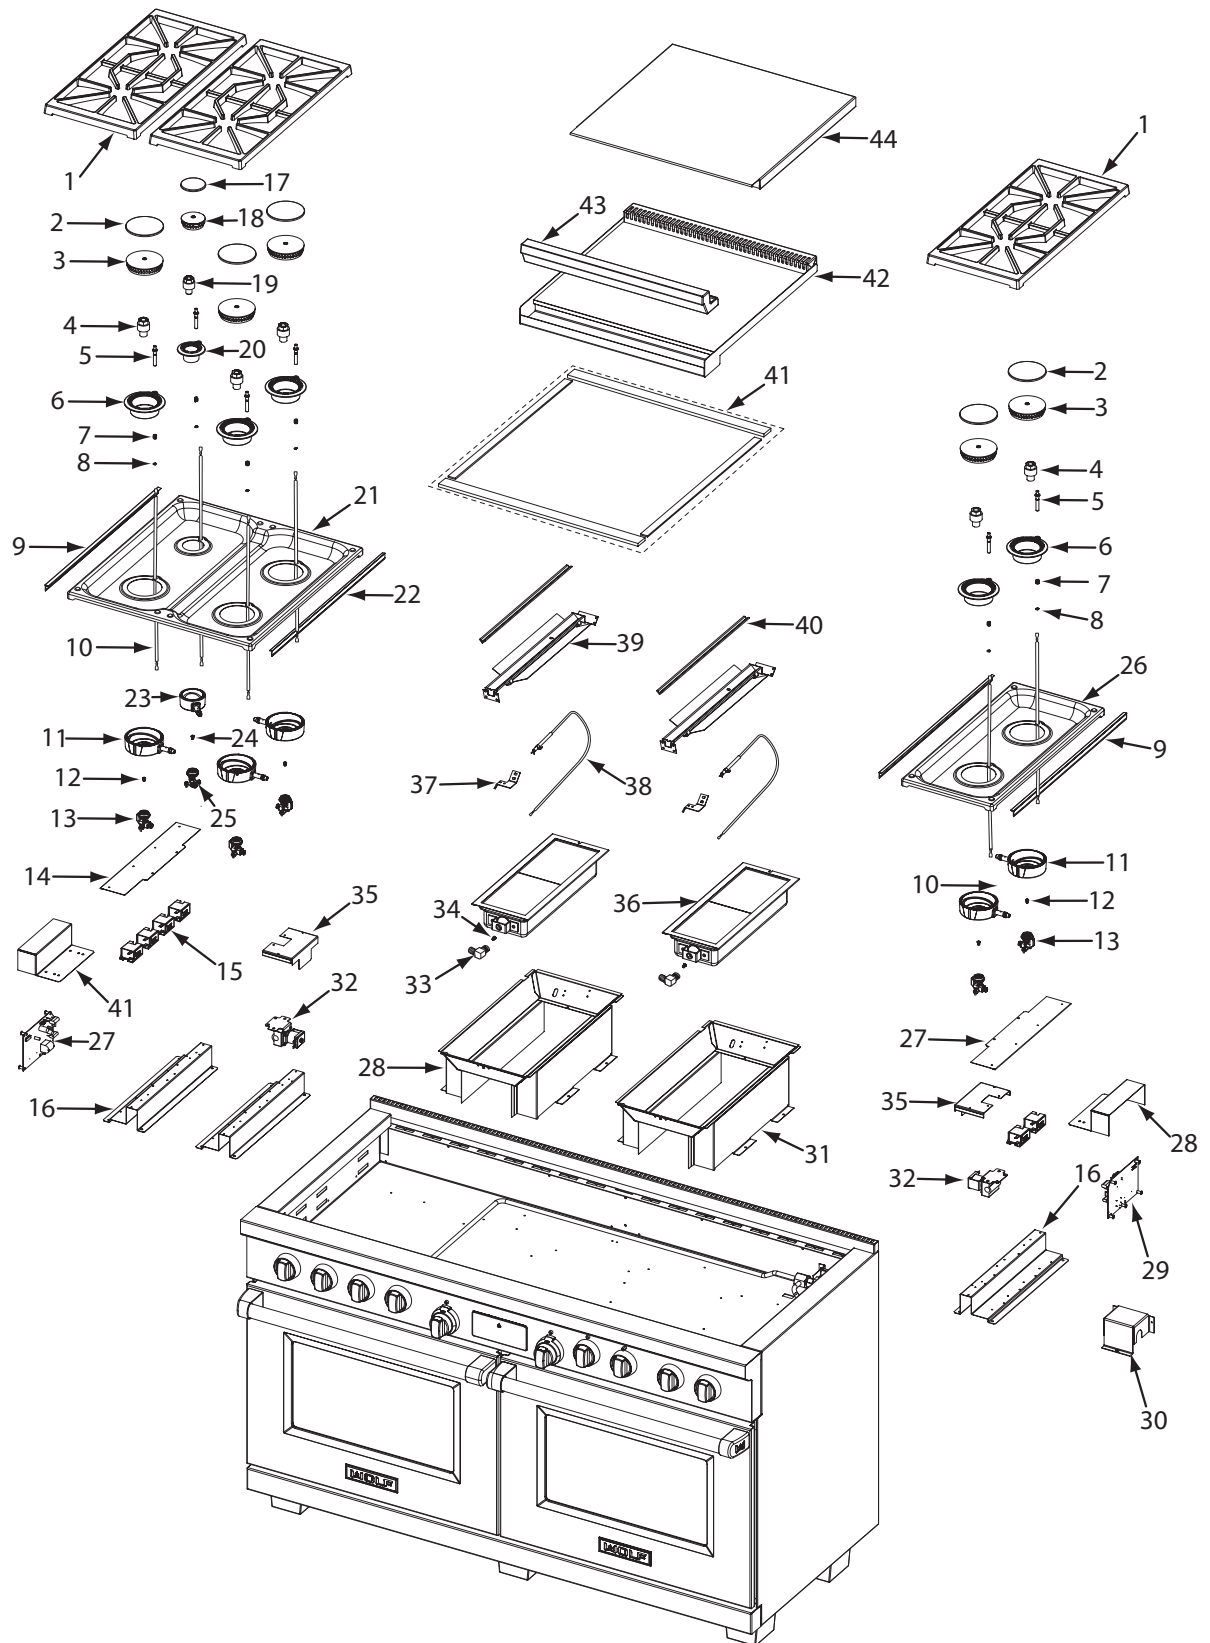

WOLF® Dual Fuel Ranges Parts List with Exploded Views

60" Dual Fuel Range Top Exploded View for DF606DG

60" Dual Fuel Range Top Parts List for DF606DC

<u>Ref #</u>	<u>Part #</u>	<u>Description</u>
1	802431	Grate, Burner W/Rubber Pad
2	804514	Burner Cap Assy, Lg
3	804875	Burner Head, Lg
4	802146	Venturi, Lg
5	805299	Igniter, 9.2K
	802449	Igniter, 15K
6	802399	Inner Distribution Ring, Lg
7	720824	Spring, Electrode
8	802499	Clip, Electrode
9	802421	Pan Extrusion
10	801274	Lead Wire, 30"
11	802398	Outer Distribution Ring, Lg
	802276	Outer Distribution Ring, Lg Lp
12	804122	Orifice, Main, Nat, Lg
	804123	Orifice, Main, Lp, Lg
13	802404	Jet Holder, Lg-Natural
	802405	Jet Holder, Lg-Lp
14	805210	Deflector Shield, Burner
15	801232	Spark Module 0+1
16	802032	Burner Support
17	804512	Burner Cap Assy, Sml
18	804877	Burner Head, Sml
19	800488	Venturi, Small
20	804358	Inner Distribution Ring, Sml
21	804315	Burner Pan 4, With Simmer
22	805256	Pan Extrusion, short
23	800470	Outer Distribution Ring, Sml
	802679	Outer Dist. Ring, Small, Lp
24	801325	Orifice, Main, Nat, Sml
	801319	Orifice, Main, Lp, Sml
25	800486	Jet Holder, Sml
	802677	Jet Holder, Small, Lp
26	802069	Burner Pan 2
27	804138	Deflector Shield, Burner
28	804633	Regulator Box Top
29	800258	Elbow 3/8" X 3/8"
30	800837	Orifice, Ir, Nat # 50 Char
	801011	Orifice, Ir Lp #57 Char
31	714901	Infrared Burner Assy - Char
32	804178	Bracket, Spaker Ir
33	804317	Electrode, 24
34	802453	Char Pan
35	805294	Heat Deflector
36	802136	Grate, Charbroiler
37	804320	Charbroiler Cover
38	805256	Pan Extrusion, short
39	802120	Ir Weld Assy, Griddle

Not Shown for DF606DC

804874	O-Ring Seal Kit - Lg Burner	804125	Orifice, Simmer, Lp, Lg
804876	O-Ring Seal Kit - Sml Burner	802947	Orifice, Simmer, Nat, Sml
802327	Wire Harness, Main	802948	Orifice, Simmer, Lp, Sml
802493	Wire Harness, DF606DC	804372	Wok Grate w/Feet