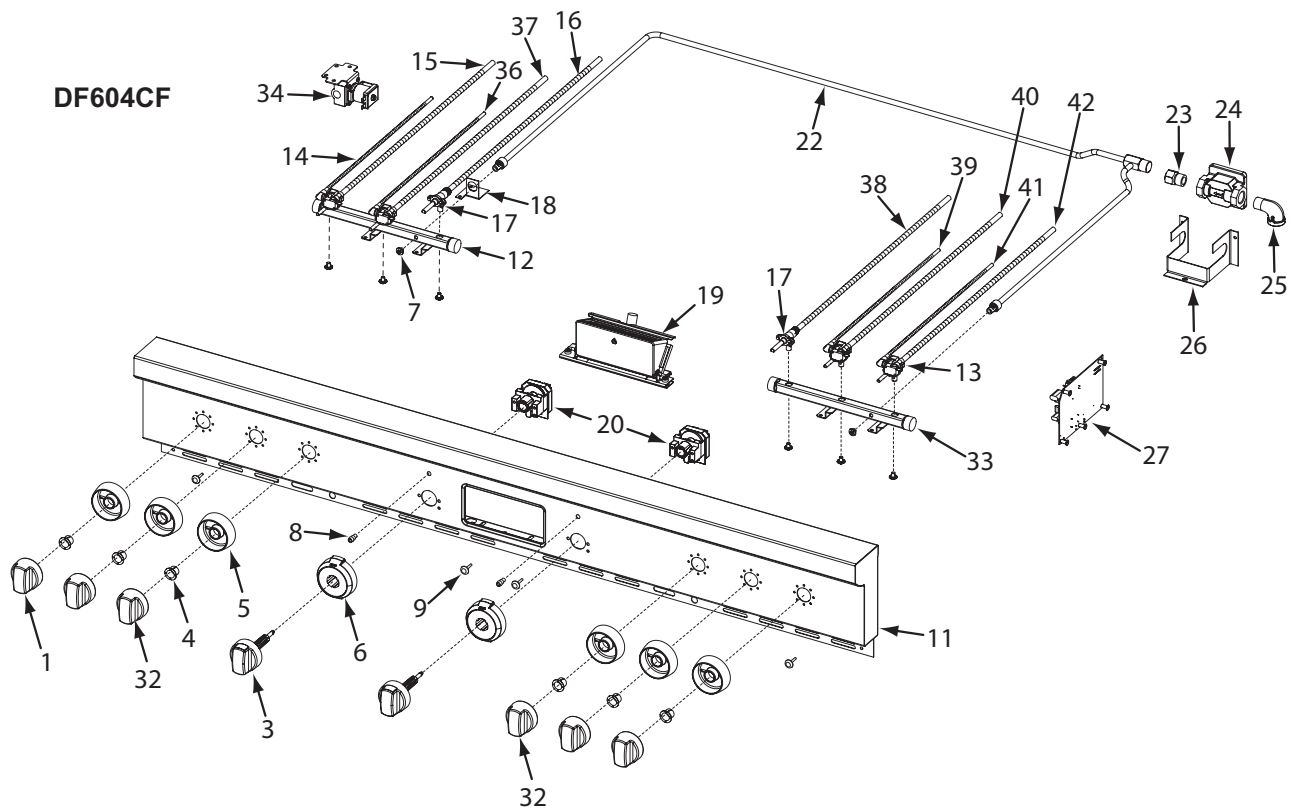

**Not Shown**

804071 Wire Harness, Pod To Knob Df  
 713810 Switch, Valve Ignition - FT, Char  
 719377 Fitting, Straight 3/8" (Solenoid)

**60" Dual Fuel Range Manifold Exploded View (1 of 3)**

60" Dual Fuel Range Manifold Parts List (2 of 3)