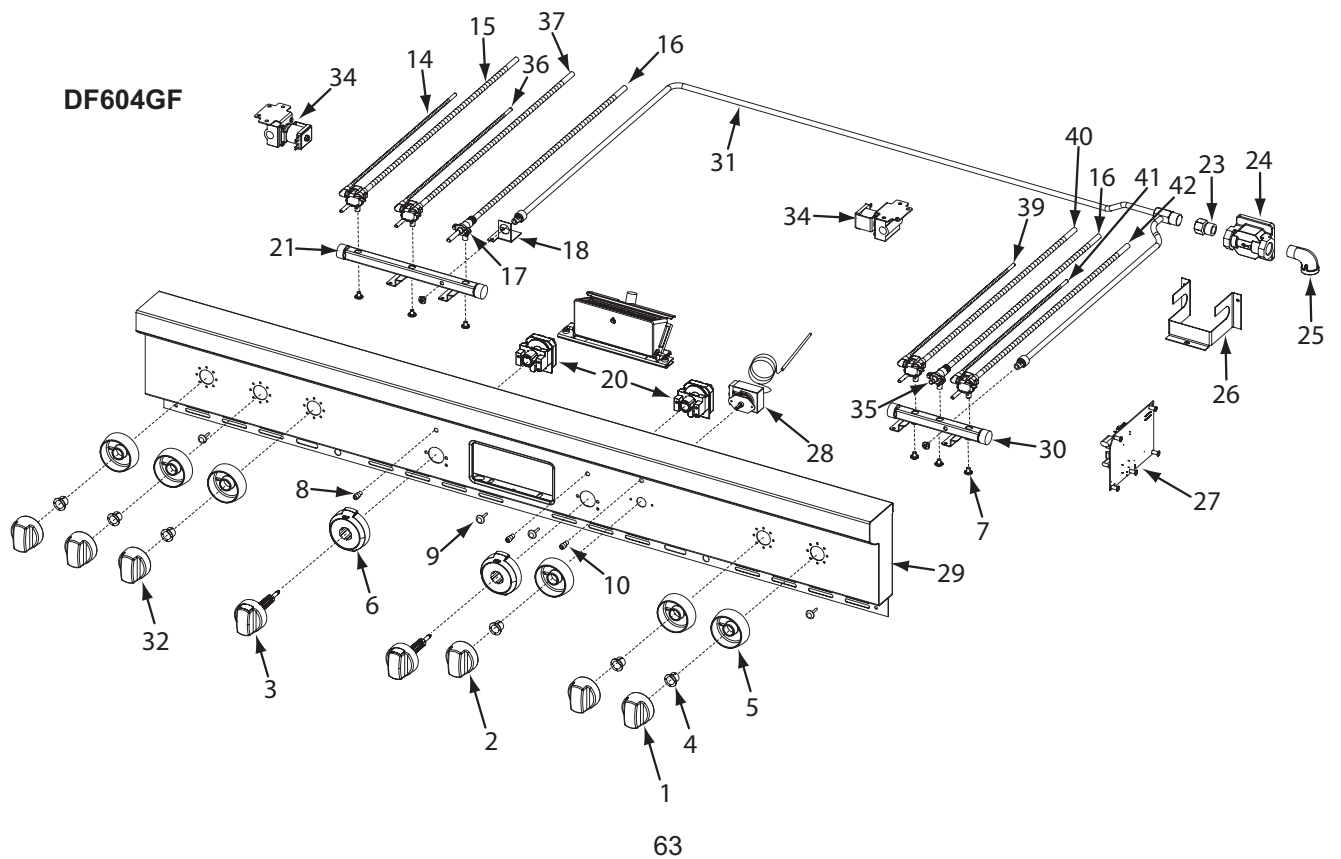

**Not Shown**

804071 Wire Harness, Pod To Knob Df  
 713810 Switch, Valve Ignition - FT, Char  
 719377 Fitting, Straight 3/8" (Solenoid)

**60" Dual Fuel Range Manifold Exploded View (1 of 3)**

60" Dual Fuel Range Manifold Parts List (2 of 3)