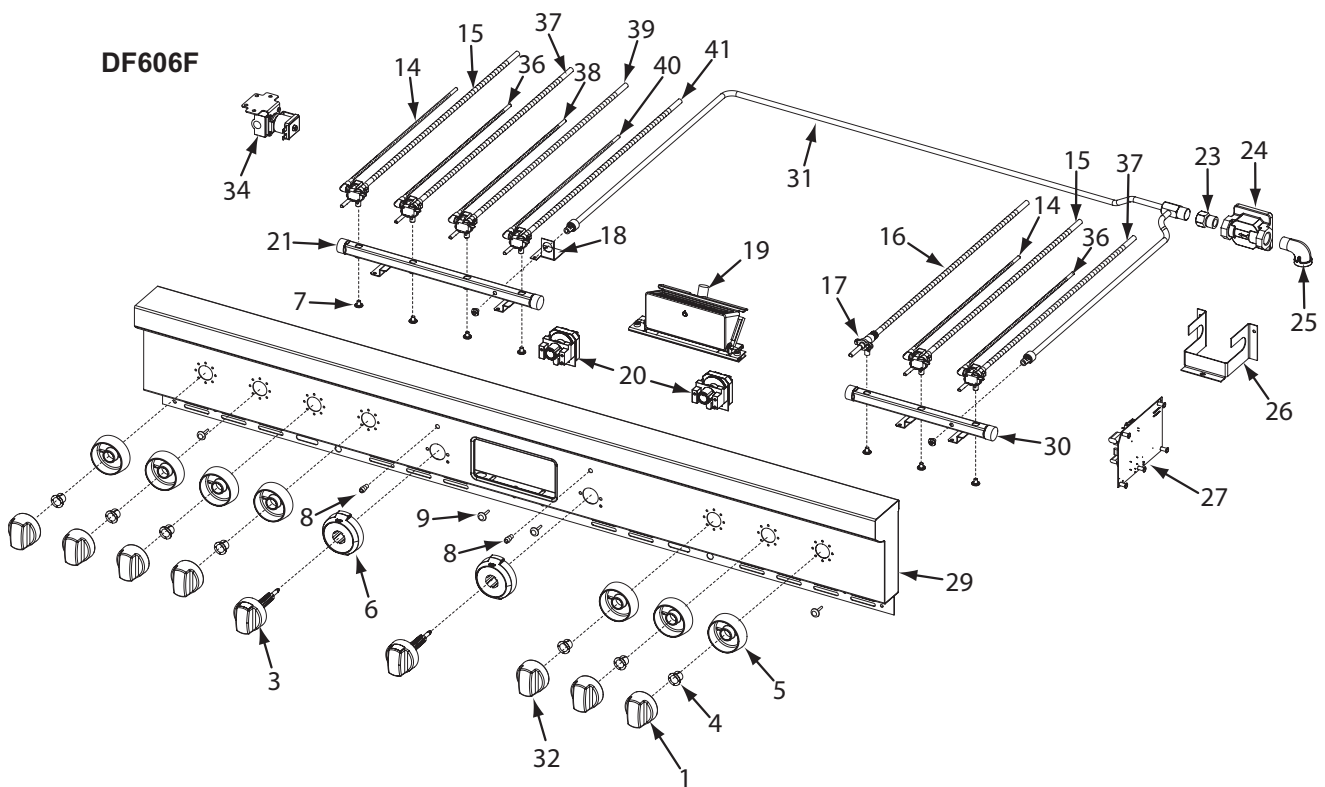

60" Dual Fuel Range Manifold Parts List (3 of 3)

<u>Ref #</u>	<u>Part #</u>	<u>Description</u>
1	802107	Burner Knob, Red
	804141	Burner Knob, Black
2	802112	Griddle Knob, Red
	804142	Griddle Knob, Black
3	802238	Oven Selector Knob, Red
	802239	Oven Selector Knob, Black
4	804137	Knob Insert, Nyliner
5	804639	Burner Knob, Bezel, Platinum
	802082	Burner Knob, Bezel, Chrome
	804637	Burner Knob, Bezel, Brass
6	804642	Function Selector Bezel, Platinum
	802081	Function Selector Bezel 30/36, Crm
	804640	Function Selector Bezel 30/36, Brass
7	802439	Manifold Screw
8	804067	Indicator Light, 2V LED
9	805293	Bumper, Door, Df
10	804067	Indicator Light, 2V LED
11	804043	Bullnose Weldment, DF606DC
12	804323	Gas Manifold, 4 valve, 60DF
13	802018	Burner Valve, Df - Ng
	802400	Burner Valve, Df - LP
	804349	Valve, 9.2k Burner, Df Ng
	804356	Valve, 9.2k Burner, Df LP
	807141	Valve Switch
14	803177	Flex Tubing Service Kit, 3/16"x23"
15	803176	Flex Tubing Service Kit, 1/4"x24"
16	803176	Flex Tubing Service Kit, 1/4"x24"
17	802199	Valve, Char-Fr Top DF
18	804310	Bracket, Manifold Support
19	806828	ECH Assembly, Double
20	802240	Selector Switch
21	804323	Gas Manifold, 4 valve, 60DF
22	805287	Gas Line, DF604DC
23	804149	Adapter, .50 X .50 Pipe
24	801097	Regulator, Gas Valve
25	804150	Street Elbow, .50 Black Pipe
26	802475	Regulator Box, Bottom
27	802095	Direct Spark Ignition Board DSI
28	805787	Thermostat, Griddle, DF
29	804045	Bull Nose Weldment, DF604F
30	805270	Gas Manifold, DF606DG
31	805287	Gas Line, DF606F
32	802111	Charbroiler, Front Knob, Red
	804143	Charbroiler, Front Knob, Black
33	804330	Gas Manifold, Char-Griddle, 60DF
34	802089	Solenoid, Single
35	802200	Valve, Griddle Shut Off
36	803180	Flex Tubing Service Kit, 3/16"x12"
37	803178	Flex Tubing Service Kit, 1/4"x12"
38	803177	Flex Tubing Service Kit, 3/16"x23"
39	803176	Flex Tubing Service Kit, 1/4"x24"
40	803180	Flex Tubing Service Kit, 3/16"x12"
41	803178	Flex Tubing Service Kit, 1/4"x12"
42	803176	Flex Tubing Service Kit, 1/4"x24"

Not Shown

804071 Wire Harness, Pod To Knob Df
713810 Switch, Valve Ignition - FT, Char

WOLF® Dual Fuel Ranges Parts List with Exploded Views

60" Dual Fuel Range Manifold Exploded View (3 of 3)