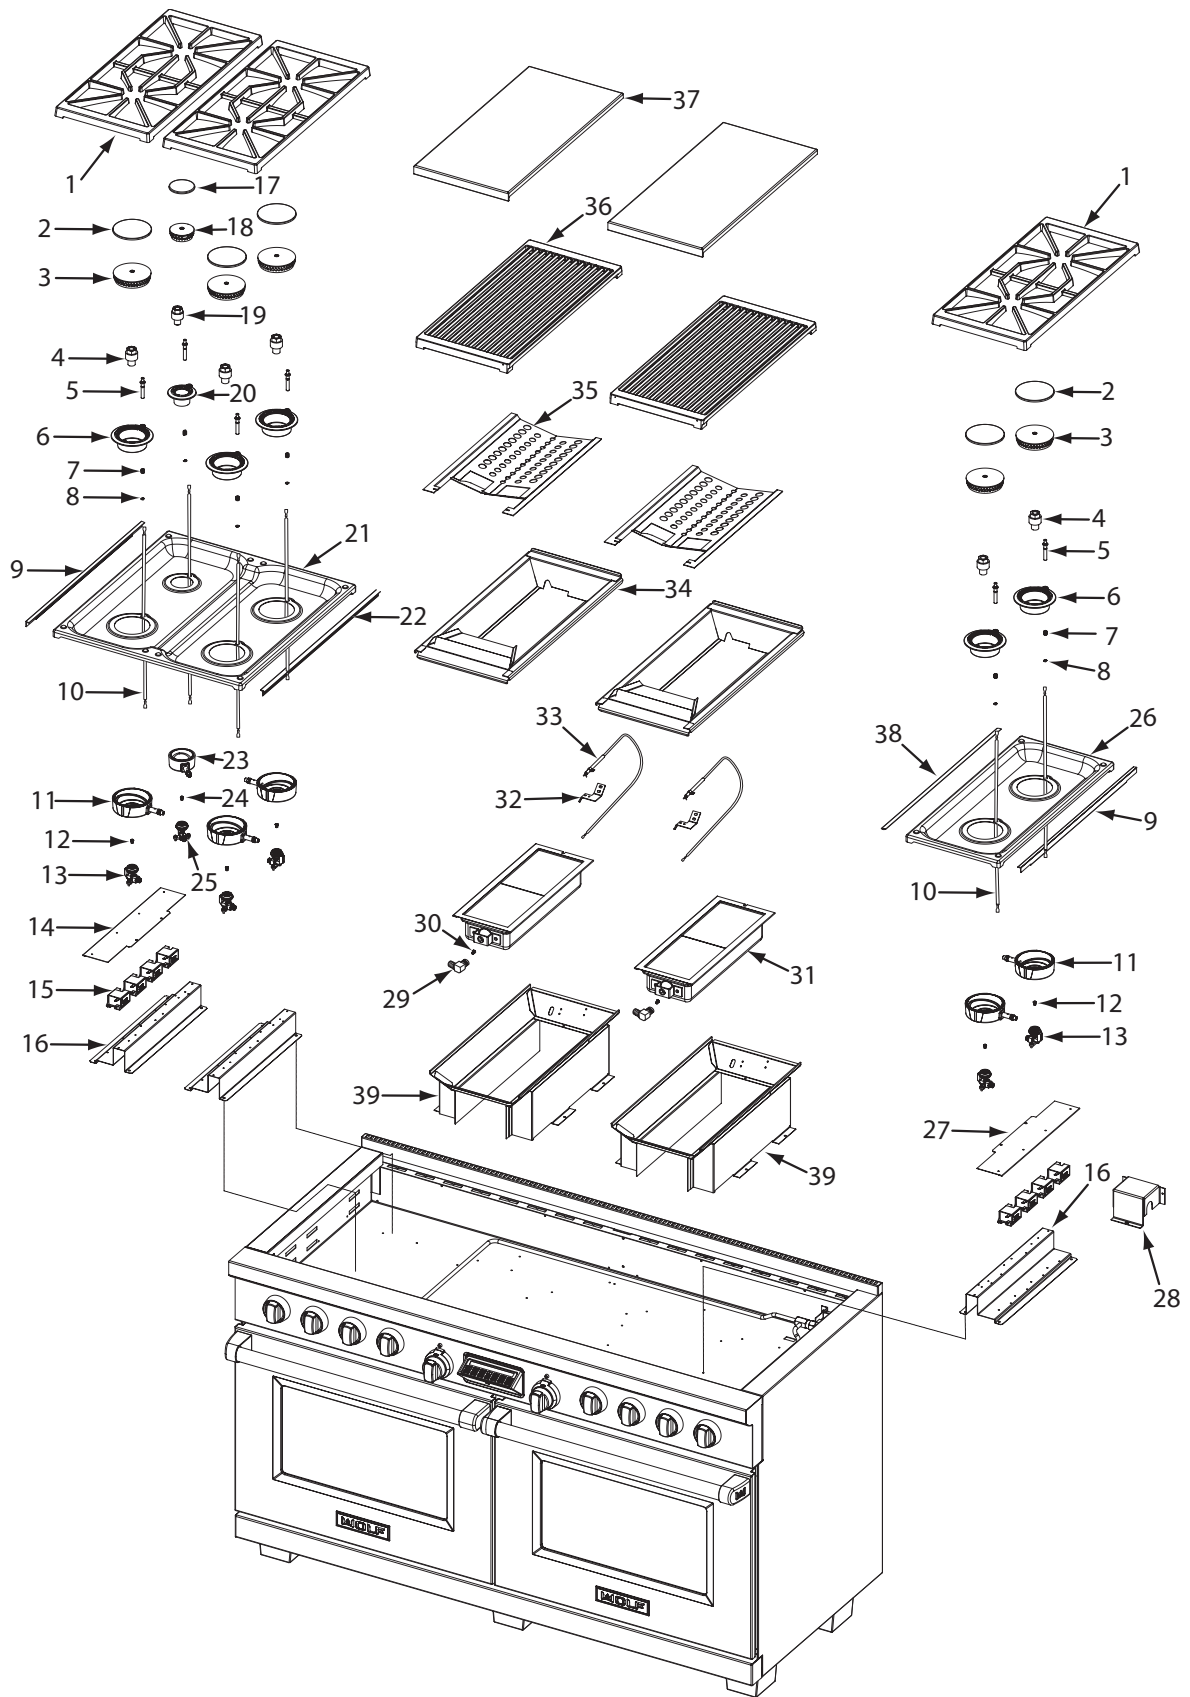

60” Dual Fuel Range Top Parts List for DF606DC

<u>Ref #</u>	<u>Part #</u>	<u>Description</u>
1	802431	Grate, Burner W/Rubber Pad
2	804514	Burner Cap Assy, Lg
3	804875	Burner Head, Lg
4	802146	Venturi, Lg
5	805299	Igniter, 9.2K
	802449	Igniter, 15K
6	802399	Inner Distribution Ring, Lg
7	720824	Spring, Electrode
8	802499	Clip, Electrode
9	802421	Pan Extrusion
10	801274	Lead Wire, 30”
11	802398	Outer Distribution Ring, Lg
	802276	Outer Distribution Ring, Lg Lp
12	804122	Orifice, Main, Nat, Lg
	804123	Orifice, Main, Lp, Lg
13	802404	Jet Holder, Lg-Natural
	802405	Jet Holder, Lg-Lp
14	805210	Deflector Shield, Burner
15	801232	Spark Module 0+1
16	802032	Burner Support
17	804512	Burner Cap Assy, Sml
18	804877	Burner Head, Sml
19	800488	Venturi, Small
20	804358	Inner Distribution Ring, Sml
21	804315	Burner Pan 4, With Simmer
22	805256	Pan Extrusion, short
23	800470	Outer Distribution Ring, Sml
	802679	Outer Dist. Ring, Small, Lp
24	801325	Orifice, Main, Nat, Sml
	801319	Orifice, Main, Lp, Sml
25	800486	Jet Holder, Sml
	802677	Jet Holder, Small, Lp
26	802069	Burner Pan 2
27	804138	Deflector Shield, Burner
28	804633	Regulator Box Top
29	800258	Elbow 3/8" X 3/8"
30	800837	Orifice, Ir, Nat # 50 Char
	801011	Orifice, Ir Lp #57 Char
31	714901	Infrared Burner Assy - Char
32	804178	Bracket, Spaker Ir
33	804317	Electrode, 24
34	802453	Char Pan
35	805294	Heat Deflector
36	802136	Grate, Charbroiler
37	804320	Charbroiler Cover
38	805256	Pan Extrusion, short
39	802120	Ir Weld Assy, Griddle

Not Shown for DF606DC

804874	O-Ring Seal Kit - Lg Burner	804125	Orifice, Simmer, Lp, Lg
804876	O-Ring Seal Kit - Sml Burner	802947	Orifice, Simmer, Nat, Sml
802327	Wire Harness, Main	802948	Orifice, Simmer, Lp, Sml
802493	Wire Harness, DF606DC	804372	Wok Grate w/Feet

60" Dual Fuel Range Top Exploded View for DF606DC