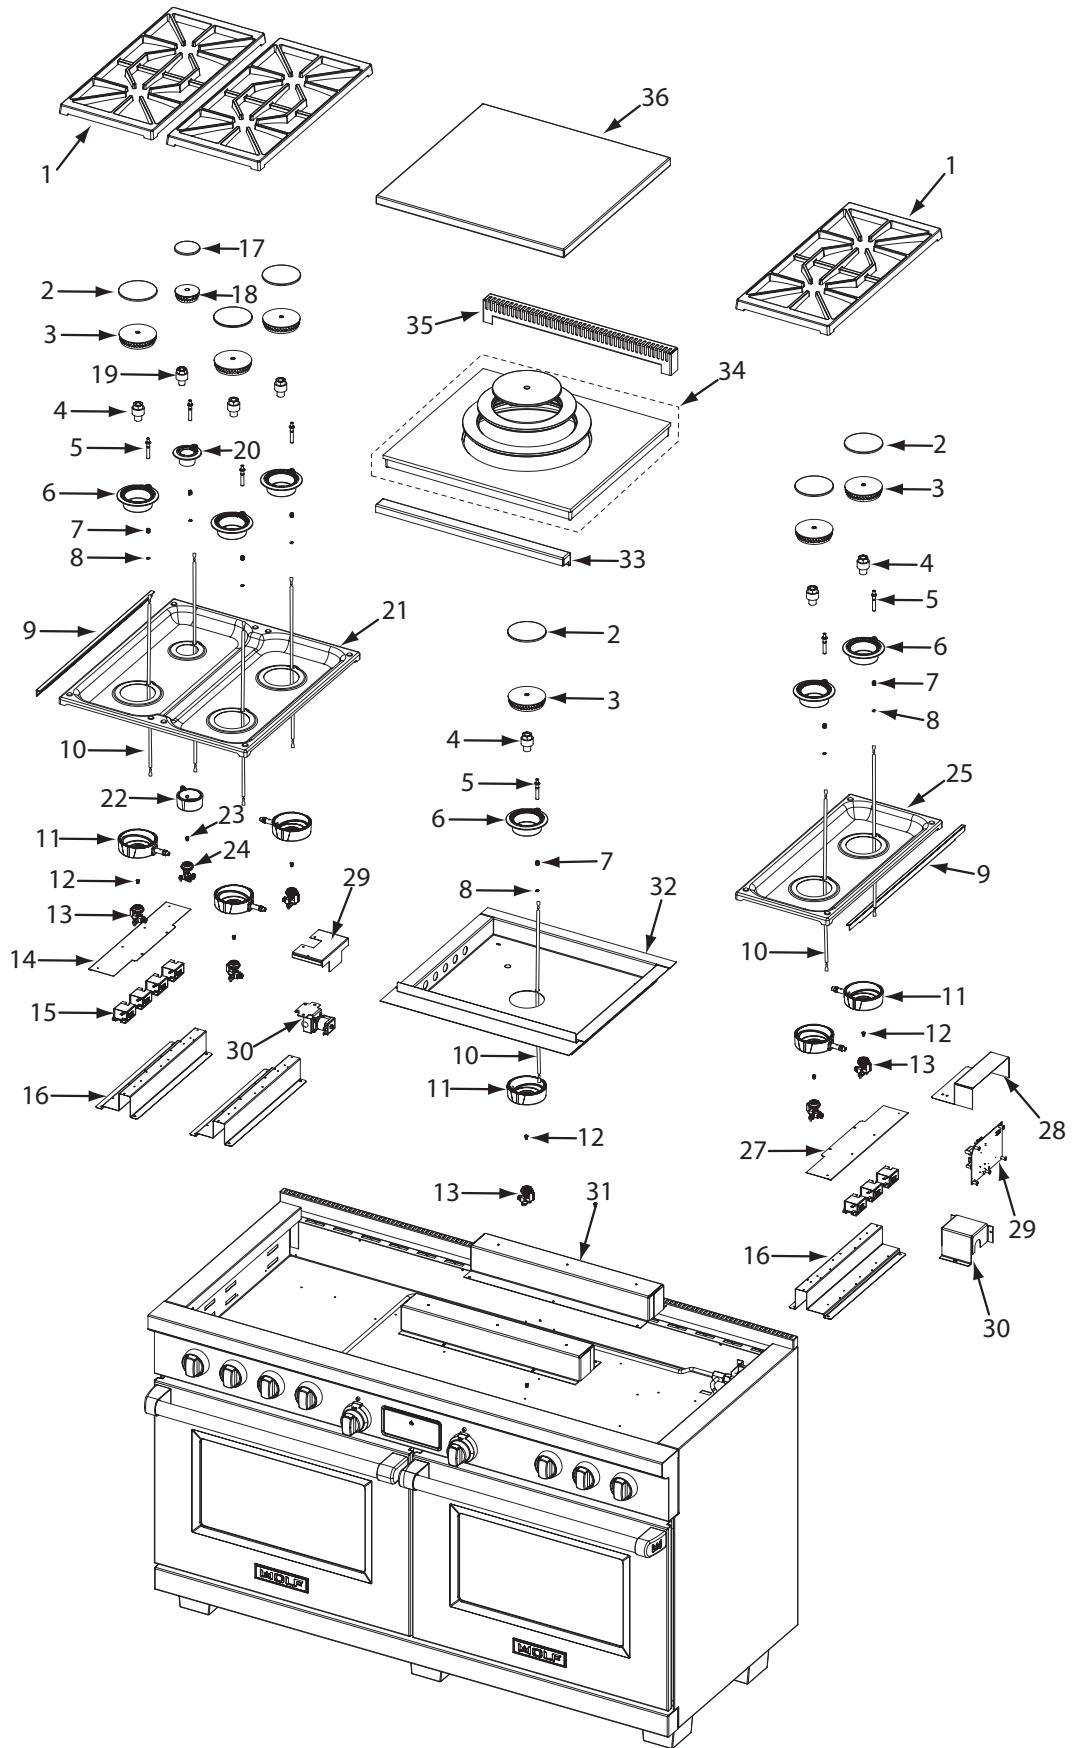

60" Dual Fuel Range Top Parts List for DF606F

<u>Ref #</u>	<u>Part #</u>	<u>Description</u>
1	802431	Grate, Burner W/Rubber Pad
2	804514	Burner Cap Assy, Lg
3	804875	Burner Head, Lg
4	802146	Venturi, Lg
5	805299	Igniter, 9.2K
	802449	Igniter, 15K
6	802399	Inner Distribution Ring, Lg
7	720824	Spring, Electrode
8	802499	Clip, Electrode
9	802421	Pan Extrusion
10	801274	Lead Wire, 30"
11	802398	Outer Distribution Ring, Lg
	802276	Outer Distribution Ring, Lg Lp
12	804122	Orifice, Main, Nat, Lg
	804123	Orifice, Main, Lp, Lg
13	802404	Jet Holder, Lg-Natural
	802405	Jet Holder, Lg-Lp
14	805210	Deflector Shield, Burner
15	801232	Spark Module 0+1
16	802032	Burner Support
17	804512	Burner Cap Assy, Sml
18	804877	Burner Head, Sml
19	800488	Venturi, Small
20	804358	Inner Distribution Ring, Sml
21	804314	Burner Pan 2, With Simmer
22	805256	Pan Extrusion, short
23	800470	Outer Distribution Ring, Sml
	802679	Outer Dist. Ring, Small, Lp
24	801325	Orifice, Main, Nat, Sml
	801319	Orifice, Main, Lp, Sml
25	800486	Jet Holder, Sml
	802677	Jet Holder, Small, Lp
26	802069	Burner Pan 2
27	804138	Deflector Shield, Burner
28	804806	DSI Board Cover
29	802095	DSI Board
30	804633	Regulator Box Top
31	805742	Base Support, French Top
32	804360	Pan Weld Assy, French Top
33	802467	Trim, French Top Front
34	805995	Components, French Top, DF
35	802466	Vent, French Top
36	804322	Cover, French Top

Not Shown for DF606F

804874	O-Ring Seal Kit - Lg Burner	804125	Orifice, Simmer, Lp, Lg
804876	O-Ring Seal Kit - Sml Burner	802947	Orifice, Simmer, Nat, Sml
802327	Wire Harness, Main	802948	Orifice, Simmer, Lp, Sml
802495	Wire Harness, DF604GF	804372	Wok Grate w/Feet

60" Dual Fuel Range Top Exploded View for DF606F