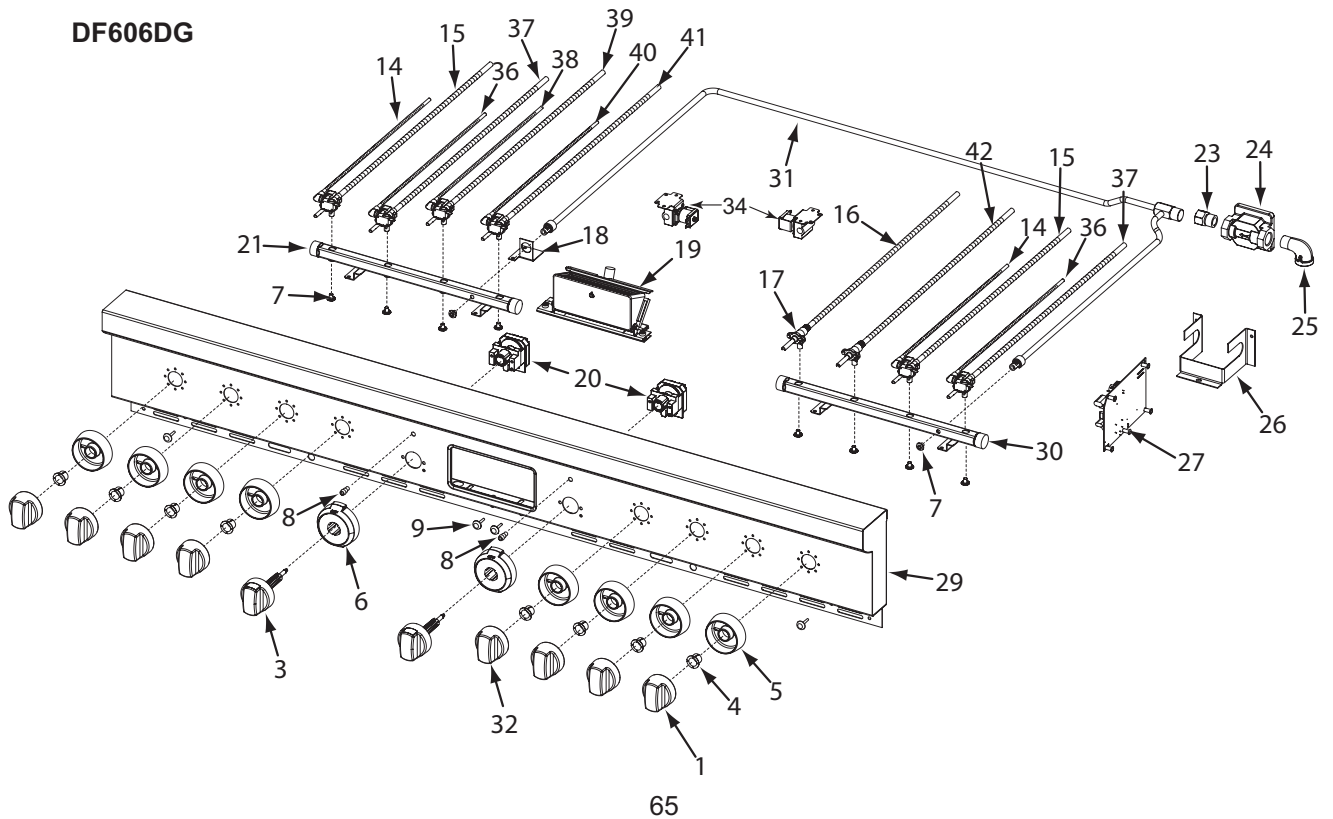

60" Dual Fuel Range Manifold Parts List (2 of 3)

<u>Ref #</u>	<u>Part #</u>	<u>Description</u>
1	802107	Burner Knob, Red
	804141	Burner Knob, Black
2	802112	Griddle Knob, Red
	804142	Griddle Knob, Black
3	802238	Oven Selector Knob, Red
	802239	Oven Selector Knob, Black
4	804137	Knob Insert, Nyliner
5	804639	Burner Knob, Bezel, Platinum
	802082	Burner Knob, Bezel, Chrome
	804637	Burner Knob, Bezel, Brass
6	804642	Function Selector Bezel, Platinum
	802081	Function Selector Bezel 30/36, Crm
	804640	Function Selector Bezel 30/36, Brass
7	802439	Manifold Screw
8	804067	Indicator Light, 2V LED
9	805293	Bumper, Door, Df
10	804068	Indicator Light, Griddle 120V LED
11	804044	Bullnose Weldment, DF606CG
12	804323	Gas Manifold, 4 valve, 60DF
13	802018	Burner Valve, Df - Ng
	802400	Burner Valve, Df - LP
	804349	Valve, 9.2k Burner, Df Ng
	804356	Valve, 9.2k Burner, Df LP
	807141	Valve Switch
14	803177	Flex Tubing Service Kit, 3/16"x23"
15	803176	Flex Tubing Service Kit, 1/4"x24"
16	803176	Flex Tubing Service Kit, 1/4"x24"
17	802199	Valve, Char-Fr Top DF
18	804310	Bracket, Manifold Support
19	806828	ECH Assembly, Double
20	802240	Selector Switch
21	804323	Gas Manifold, 4 valve, 60DF
22	805287	Gas Line, DF604CF
23	804149	Adapter, .50 X .50 Pipe
24	801097	Regulator, Gas Valve
25	804150	Street Elbow, .50 Black Pipe
26	802475	Regulator Box, Bottom
27	802095	Direct Spark Ignition Board DSI
28	805787	Thermostat, Griddle, DF
29	804042	Bull Nose Weldment, DF604GF
30	805270	Gas Manifold, DF606DG
31	805287	Gas Line, DF606DG
32	802111	Charbroiler, Front Knob, Red
	804143	Charbroiler, Front Knob, Black
33	804330	Gas Manifold, Char-Griddle, 60DF
34	802089	Solenoid, Single
35	802200	Valve, Griddle Shut Off
36	803180	Flex Tubing Service Kit, 3/16"x12"
37	803178	Flex Tubing Service Kit, 1/4"x12"
38	803177	Flex Tubing Service Kit, 3/16"x23"
39	803176	Flex Tubing Service Kit, 1/4"x24"
40	803180	Flex Tubing Service Kit, 3/16"x12"
41	803178	Flex Tubing Service Kit, 1/4"x12"
42	803176	Flex Tubing Service Kit, 1/4"x24"

Not Shown

804071	Wire Harness, Pod To Knob Df
713810	Switch, Valve Ignition - FT, Char
719377	Fitting, Straight 3/8" (Solenoid)

60" Dual Fuel Range Manifold Exploded View (2 of 3)