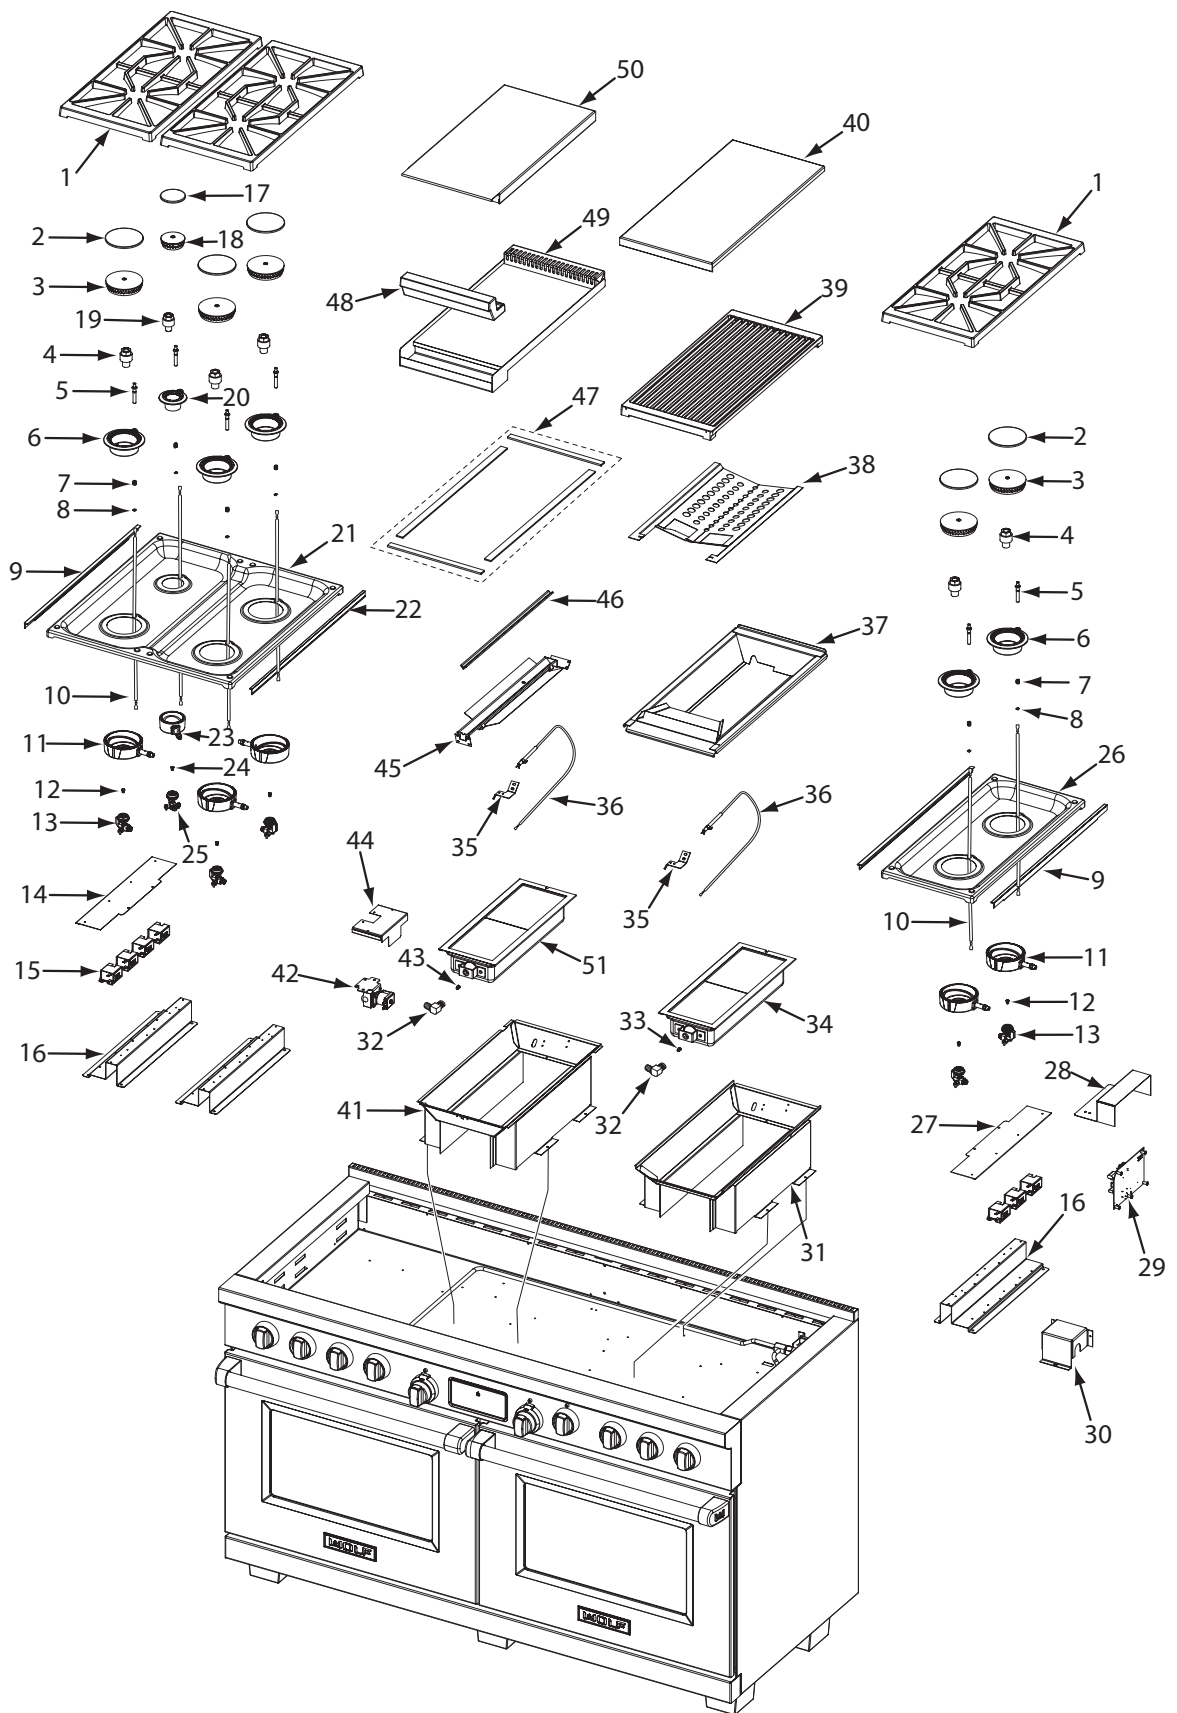

60" Dual Fuel Range Top Parts List for DF606CG

<u>Ref #</u>	<u>Part #</u>	<u>Description</u>	<u>Ref #</u>	<u>Part #</u>	<u>Description</u>
1	802431	Grate, Burner W/Rubber Pad	25	800486	Jet Holder, Sml
2	804514	Burner Cap Assy, Lg		802677	Jet Holder, Small, Lp
3	804875	Burner Head, Lg	26	802069	Burner Pan 2
4	802146	Venturi, Lg	27	804138	Deflector Shield, Burner
5	805299	Igniter, 9.2K	28	804806	DSI Board Cover
	802449	Igniter, 15K	29	802095	DSI Board
6	802399	Inner Distribution Ring, Lg	30	804633	Regulator Box Top
7	720824	Spring, Electrode	31	802120	Ir Weld Assy, Griddle
8	802499	Clip, Electrode	32	800258	Elbow 3/8" X 3/8"
9	802421	Pan Extrusion	33	800837	Orifice, Ir, Nat # 50 Char
10	801274	Lead Wire, 30"		801011	Orifice, Ir Lp #57 Char
11	802398	Outer Distribution Ring, Lg	34	714901	Infrared Burner Assy- Char
	802276	Outer Distribution Ring, Lg Lp	35	804178	Bracket, Spaker Ir
12	804122	Orifice, Main, Nat, Lg	36	804317	Electrode, 24
	804123	Orifice, Main, Lp, Lg	37	802453	Char Pan
13	802404	Jet Holder, Lg-Natural	38	805294	Radiant - Char, Rear
	802405	Jet Holder, Lg-Lp	39	802136	Grate, Charbroiler
14	805210	Deflector Shield, Burner	40	804320	Charbroiler Cover
15	801232	Spark Module 0+1	41	802120	Ir Weld Assy, Griddle
16	802032	Burner Support	42	802089	Solenoid, Single
17	804512	Burner Cap Assy, Sml	43	800047	Orifice, Ir Nat # 46 Griddle
18	804877	Burner Head, Sml		805252	Orifice, Ir Lp 1.15mm Griddle
19	800488	Venturi, Small	44	804805	Solenoid Cover
20	804358	Inner Distribution Ring, Sml	45	802264	Thermostat Support Assy
21	804315	Burner Pan 4, With Simmer	46	805292	Insulation, T-Stat
22	805256	Pan Extrusion, short	47	804690	Insulation, Griddle
23	800470	Outer Distribution Ring, Sml	48	802282	Grease Tray, Single Griddle
	802679	Outer Dist. Ring, Small, Lp	49	804111	Griddle Plate Assy
24	801325	Orifice, Main, Nat, Sml	50	804319	Griddle Cover, Single
	801319	Orifice, Main, Lp, Sml	51	806739	Infrared Burner, Griddle - DF

Not Shown for DF606CG

804874	O-Ring Seal Kit - Lg Burner	804125	Orifice, Simmer, Lp, Lg
804876	O-Ring Seal Kit - Sml Burner	802947	Orifice, Simmer, Nat, Sml
802327	Wire Harness, Main	802948	Orifice, Simmer, Lp, Sml
802496	Wire Harness, DF606CG	804372	Wok Grate w/Feet
		719377	Fitting, Straight 3/8" (Solenoid)

60" Dual Fuel Range Top Exploded View for DF606CG