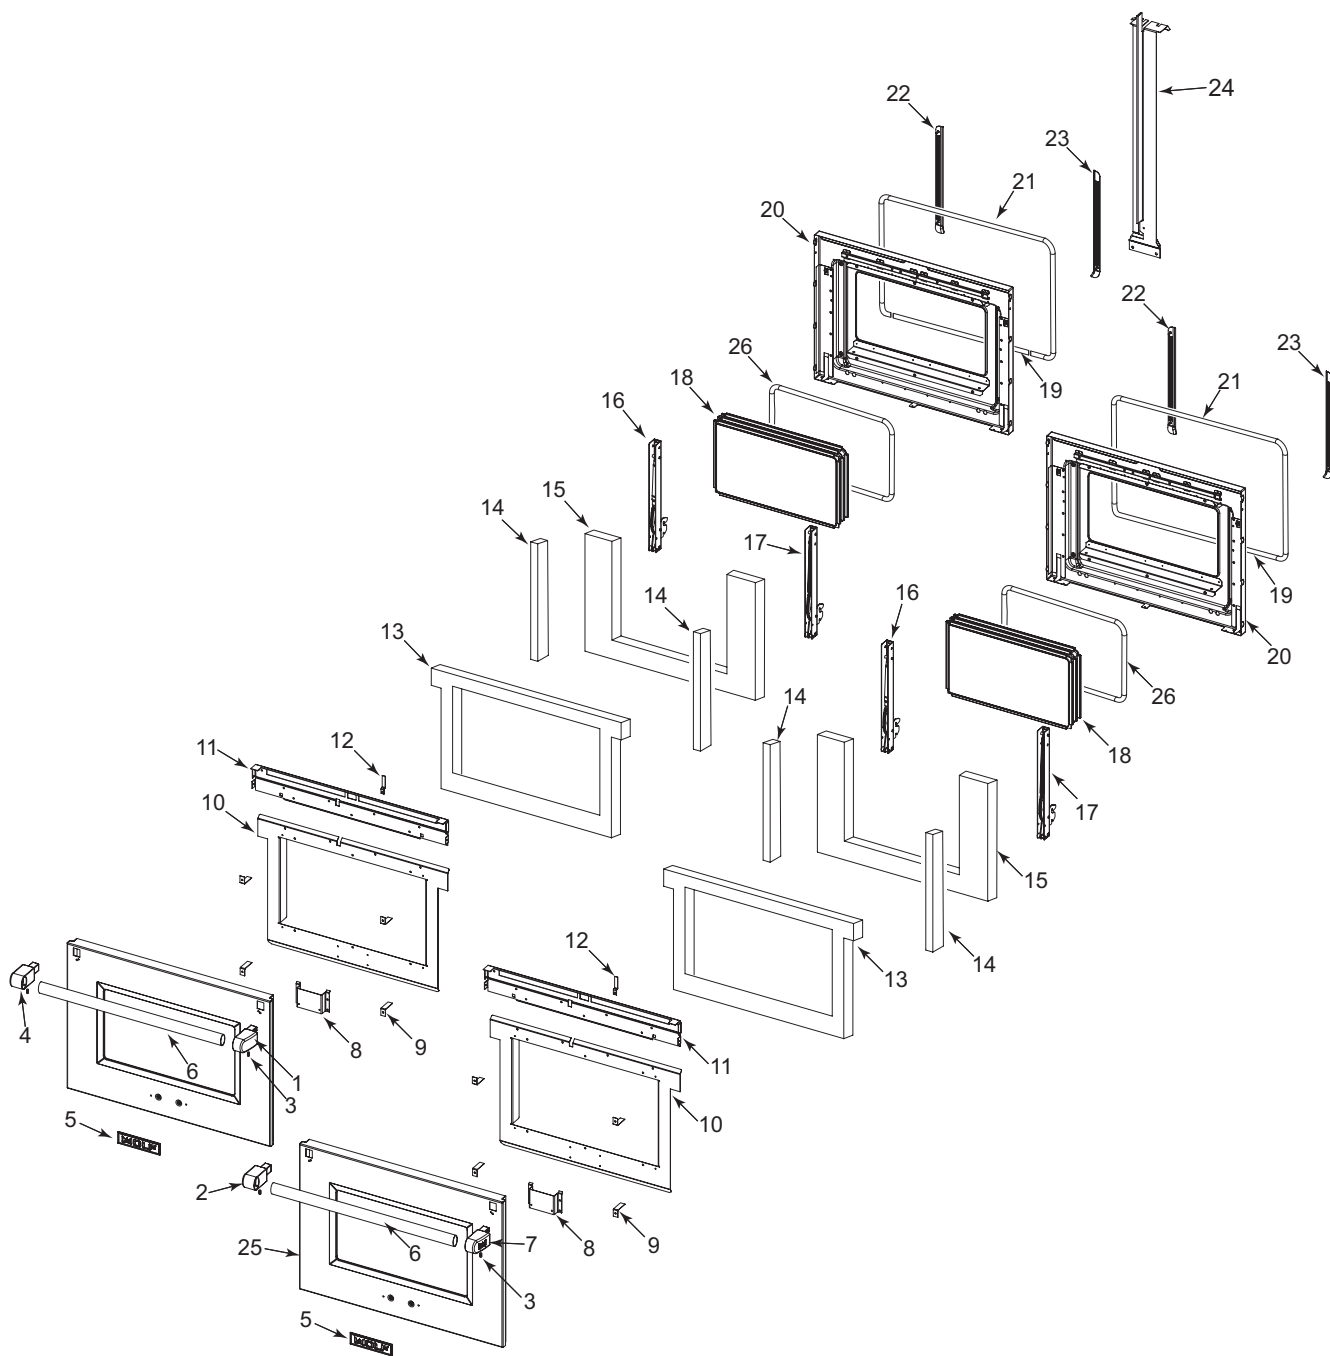

60" Dual Fuel Range Door Parts List

NOTE: 802273 Logo (Ref #5) will need to be ordered when ordering door parts requiring disassembly of 30" doors

<u>Ref #</u>	<u>Part #</u>	<u>Description</u>
1	802228	Handle End Cap, Inner Left
2	802227	Handle End Cap, Inner Right
3	804396	8-32x .375 Set Screw
4	802062	Handle End Cap, Left
5	802273	Dual Fuel Logo
6	802063	Handle Bar, 30df
7	802061	Handle End Cap, Right
8	802429	Reinforcement Bracket, Door
9	804361	Bracket, Glass Pack Retainer
10	802044	Door Baffle, 30df
11	802244	Bracket, Door Liner, 30df
12	802330	Striker Plate, Door
13	804077	Insulation, Outer Door, 30df
14	804089	Insulation, side Hinge, 30df
15	804087	Insulation, Inner Door, 30df
16	802150	Hinge, Hydraulic
17	802149	Hinge, Spring
18	802395	Large Glass Packet Assy.
19	804618	Gasket Short, Door 30df
20	807061	Weldment, Door Liner 30"/48"
21	802445	Gasket, Door 30
22	800523	Left Door Rack Guide Assy 30"
23	800522	Right Door Rack Guide Assy 30"
24	806812	Door Spacer Assy., - DF60
25	802274	Door Skin, 30DF
26	804098	Seal , Rope - 1/4" Grey

NOTE: 30" Door Assy - Special Order Only. Call Factory Parts or Customer Service

Not Shown

803273 Pin, Pilot

60" Dual Fuel Range Door Exploded View