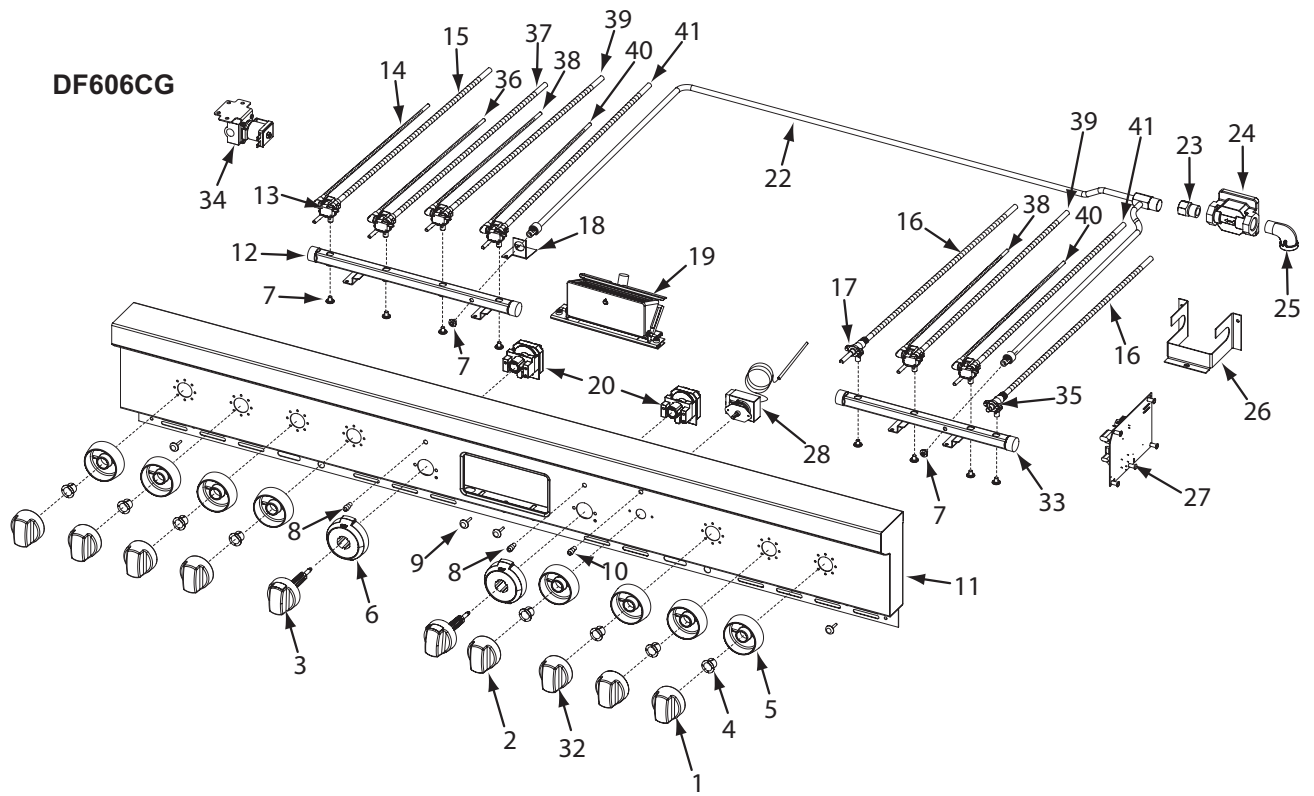

60" Dual Fuel Range Manifold Parts List (2 of 3)

<u>Ref #</u>	<u>Part #</u>	<u>Description</u>
1	802107	Burner Knob, Red
	804141	Burner Knob, Black
2	802112	Griddle Knob, Red
	804142	Griddle Knob, Black
3	802238	Oven Selector Knob, Red
	802239	Oven Selector Knob, Black
4	804137	Knob Insert, Nyliner
5	804639	Burner Knob, Bezel, Platinum
	802082	Burner Knob, Bezel, Chrome
	804637	Burner Knob, Bezel, Brass
6	804642	Function Selector Bezel, Platinum
	802081	Function Selector Bezel 30/36, Crm
	804640	Function Selector Bezel 30/36, Brass
7	802439	Manifold Screw
8	804067	Indicator Light, 2V LED
9	805293	Bumper, Door, Df
10	804068	Indicator Light, Griddle 120V LED
11	804044	Bullnose Weldment, DF606CG
12	804323	Gas Manifold, 4 valve, 60DF
13	802018	Burner Valve, Df - Ng
	802400	Burner Valve, Df - LP
	804349	Valve, 9.2k Burner, Df Ng
	804356	Valve, 9.2k Burner, Df LP
	807141	Valve Switch
14	803177	Flex Tubing Service Kit, 3/16"x23"
15	803176	Flex Tubing Service Kit, 1/4"x24"
16	803176	Flex Tubing Service Kit, 1/4"x24"
17	802199	Valve, Char-Fr Top DF
18	804310	Bracket, Manifold Support
19	806828	ECH Assembly, Double
20	802240	Selector Switch
21	804323	Gas Manifold, 4 valve, 60DF
22	805287	Gas Line, DF604CF
23	804149	Adapter, .50 X .50 Pipe
24	801097	Regulator, Gas Valve
25	804150	Street Elbow, .50 Black Pipe
26	802475	Regulator Box, Bottom
27	802095	Direct Spark Ignition Board DSI
28	805787	Thermostat, Griddle, DF
29	804042	Bull Nose Weldment, DF604GF
30	805270	Gas Manifold, DF606DG
31	805287	Gas Line, DF606DG
32	802111	Charbroiler, Front Knob, Red
	804143	Charbroiler, Front Knob, Black
33	804330	Gas Manifold, Char-Griddle, 60DF
34	802089	Solenoid, Single
35	802200	Valve, Griddle Shut Off
36	803180	Flex Tubing Service Kit, 3/16"x12"
37	803178	Flex Tubing Service Kit, 1/4"x12"
38	803177	Flex Tubing Service Kit, 3/16"x23"
39	803176	Flex Tubing Service Kit, 1/4"x24"
40	803180	Flex Tubing Service Kit, 3/16"x12"
41	803178	Flex Tubing Service Kit, 1/4"x12"
42	803176	Flex Tubing Service Kit, 1/4"x24"

Not Shown

804071	Wire Harness, Pod To Knob Df
713810	Switch, Valve Ignition - FT, Char
719377	Fitting, Straight 3/8" (Solenoid)

60" Dual Fuel Range Manifold Exploded View (2 of 3)