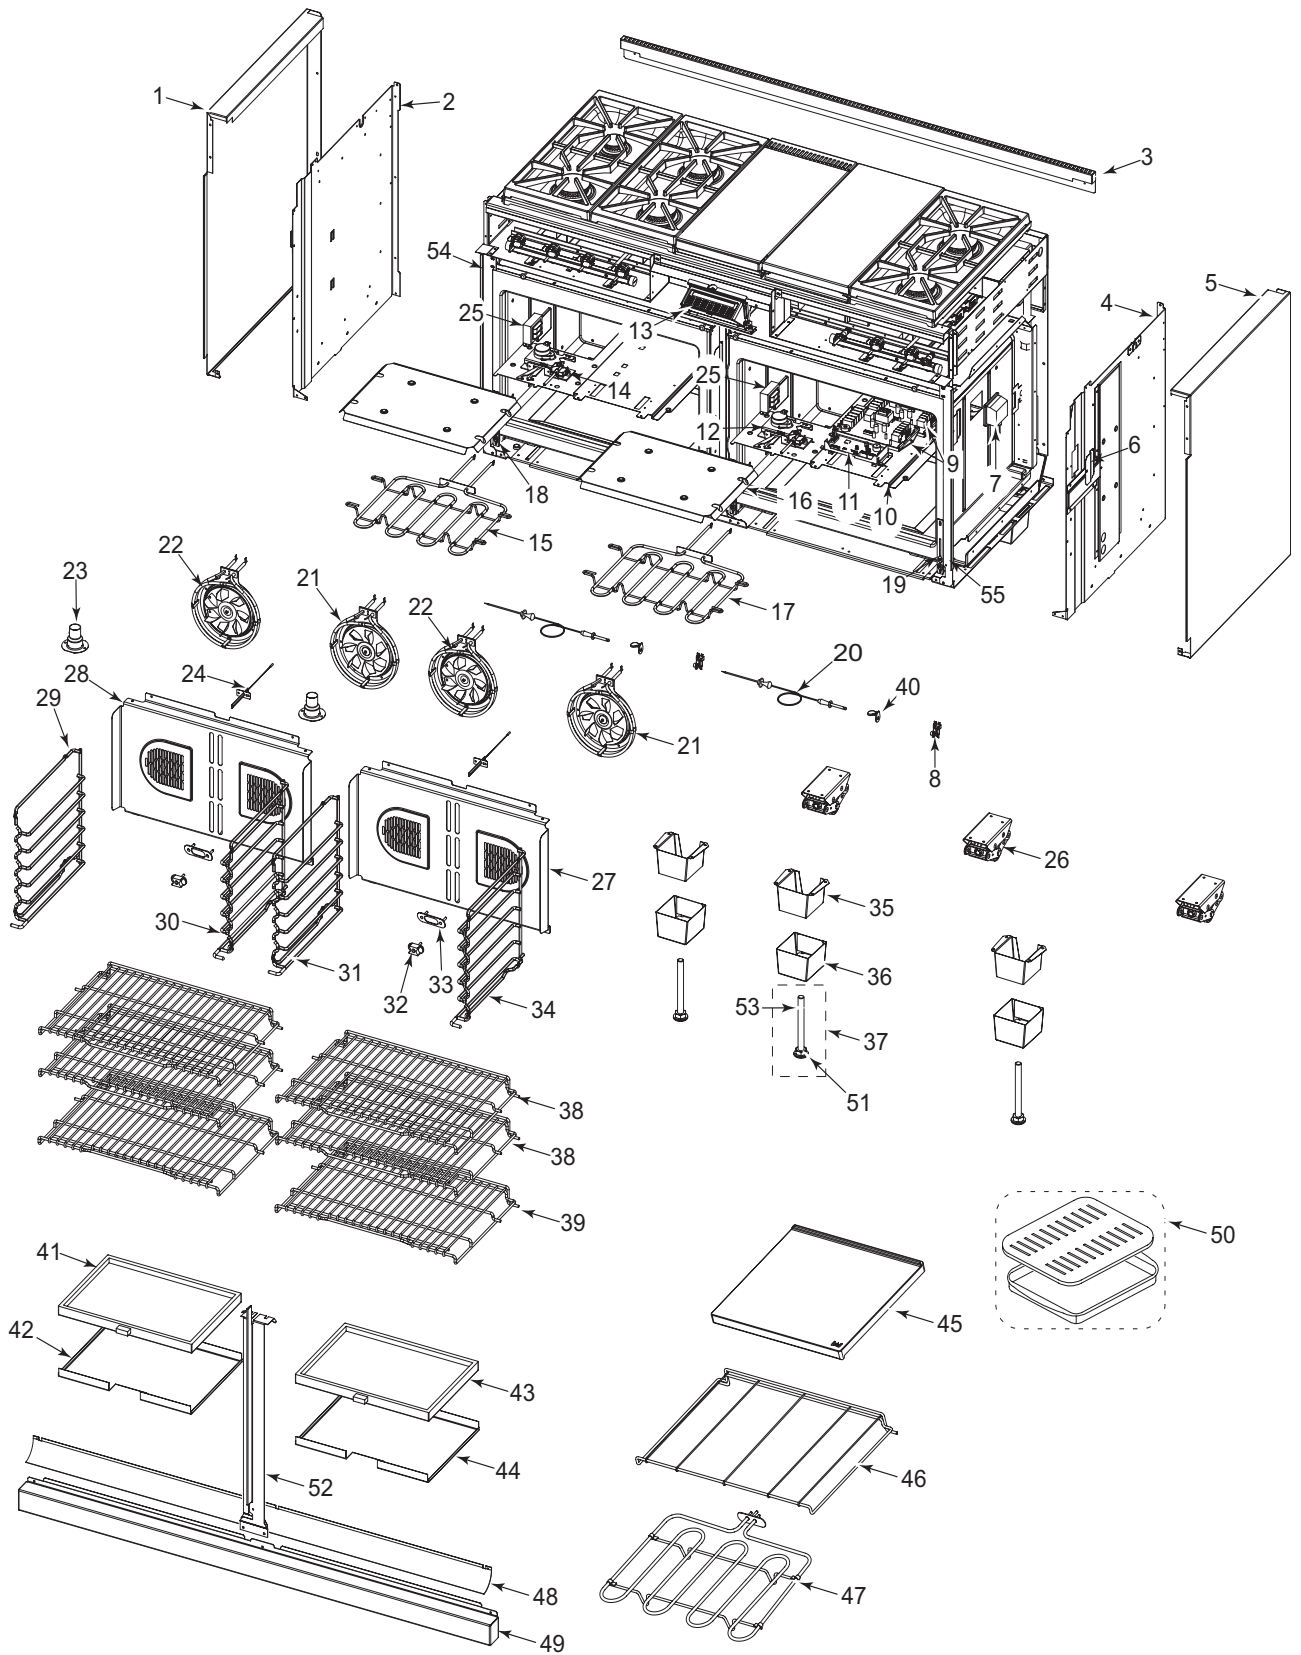

60" Dual Fuel Range Cavity and Side Parts List

<u>Ref #</u>	<u>Part #</u>	<u>Description</u>
1	802424	Outer Side Panel-Left,
2	802073	Inner Side, Left
3	802465	Island Trim
4	802074	Inner Side, Right
5	802425	Outer Side Panel-Right,
6	802035	Cover Meat Probe Access
7	800307	Light, Oven
8	800942	Switch, Probe
9	806830	Power Relay Board
10	802097	Plate, Control Board
11	806826	Control Board
12	802257	Door Latch, Motorized
13	806828	ECH Assembly, Double
14	802257	Door Latch, Motorized
15	801120	Element, Broil 30"
16	801122	Pan, Broiler Element
17	801120	Element, Broil 30"
18	805795	Retainer, Hinge, DF
19	805795	Retainer, Hinge, DF
20	800529	Meat Probe
21	800701	Convection Fan Assy Cw
22	800699	Convection Fan Assy CCW
23	802324	Catalyst, Smoke Extended
24	800306	Sensor, Temperature
25	800950	Transformer
26	802157	Caster, Leveling Assembly
27	802898	Convection Baffle Assembly
28	802898	Convection Baffle Assembly
29	805279	Guide, Rack Lt, DF
30	805280	Guide, Rack Rt, DF
31	805279	Guide, Rack Lt, DF
32	803141	Receptacle, Plug Ceramic
33	801417	Plate, Retainer
34	805280	Guide, Rack Rt, DF
35	802321	Leveling Leg, Cosmetic Upper
36	802309	Front Leg Weldment, Lower
37	802396	Front Leg Bolt Assy
38	804338	Rack, Oven Flat,
39	804339	Rack, Oven Bent,
40	800943	Cover, Probe Switch
41	804152	Element, Bake 2200 Watt
42	804302	Bake Pan Assy, Large
43	804152	Element, Bake 2200 Watt
44	804302	Bake Pan Assy, Large
45	803859	Stone, Pizza
46	800735	Rack, Pizza Stone
47	800717	Element, Pizza 3500 Watt
48	804135	Skirt Shield
49	802436	Skirt, 60DF
50	804712	Accessory Broiler Pan 30"
51	806064	Leg Bolt Pad, Front
52	806812	Door Spacer Assy., - DF60
53	806063	Leg Bolt, Front
54	804807	Oven Trim, Rt 30-60 DF
55	802462	Oven Trim, Lt 30-60 DF

Not Shown

804070	Wire Harness 48/60 Oc-Pod, Df	805242	Caster, Skirt Assy-Right 3.25
804071	Wire Harness, Pod To Knob Df	805243	Caster, Skirt Assy-Left 3.25
802328	Wire Harness, Meat Probe Df	805244	Caster, Skirt Assy-Right 3.75
804685	Spacer, 0.5" Hinge Pocket	805245	Caster, Skirt Assy-Left 3.75
801554	Hard Fiber Flat Washer, Black	805246	Caster, Skirt Assy-Right 4.25
802420	Hinge, Adjustable	805247	Caster, Skirt Assy-Left 4.25
801949	Pizza Peel	805248	Caster, Skirt Assy-Right 4.75
803816	Lamp Bulb	805249	Caster, Skirt Assy-Left 4.75
805732	Shoulder Screw (Bull Nose)	803379	8-18x1/2" Screw, Retainer Clip
		807438	Shield, Control Board - DF

WOLF® Dual Fuel Ranges Parts List with Exploded Views

60" Dual Fuel Range Cavity and Side Exploded View