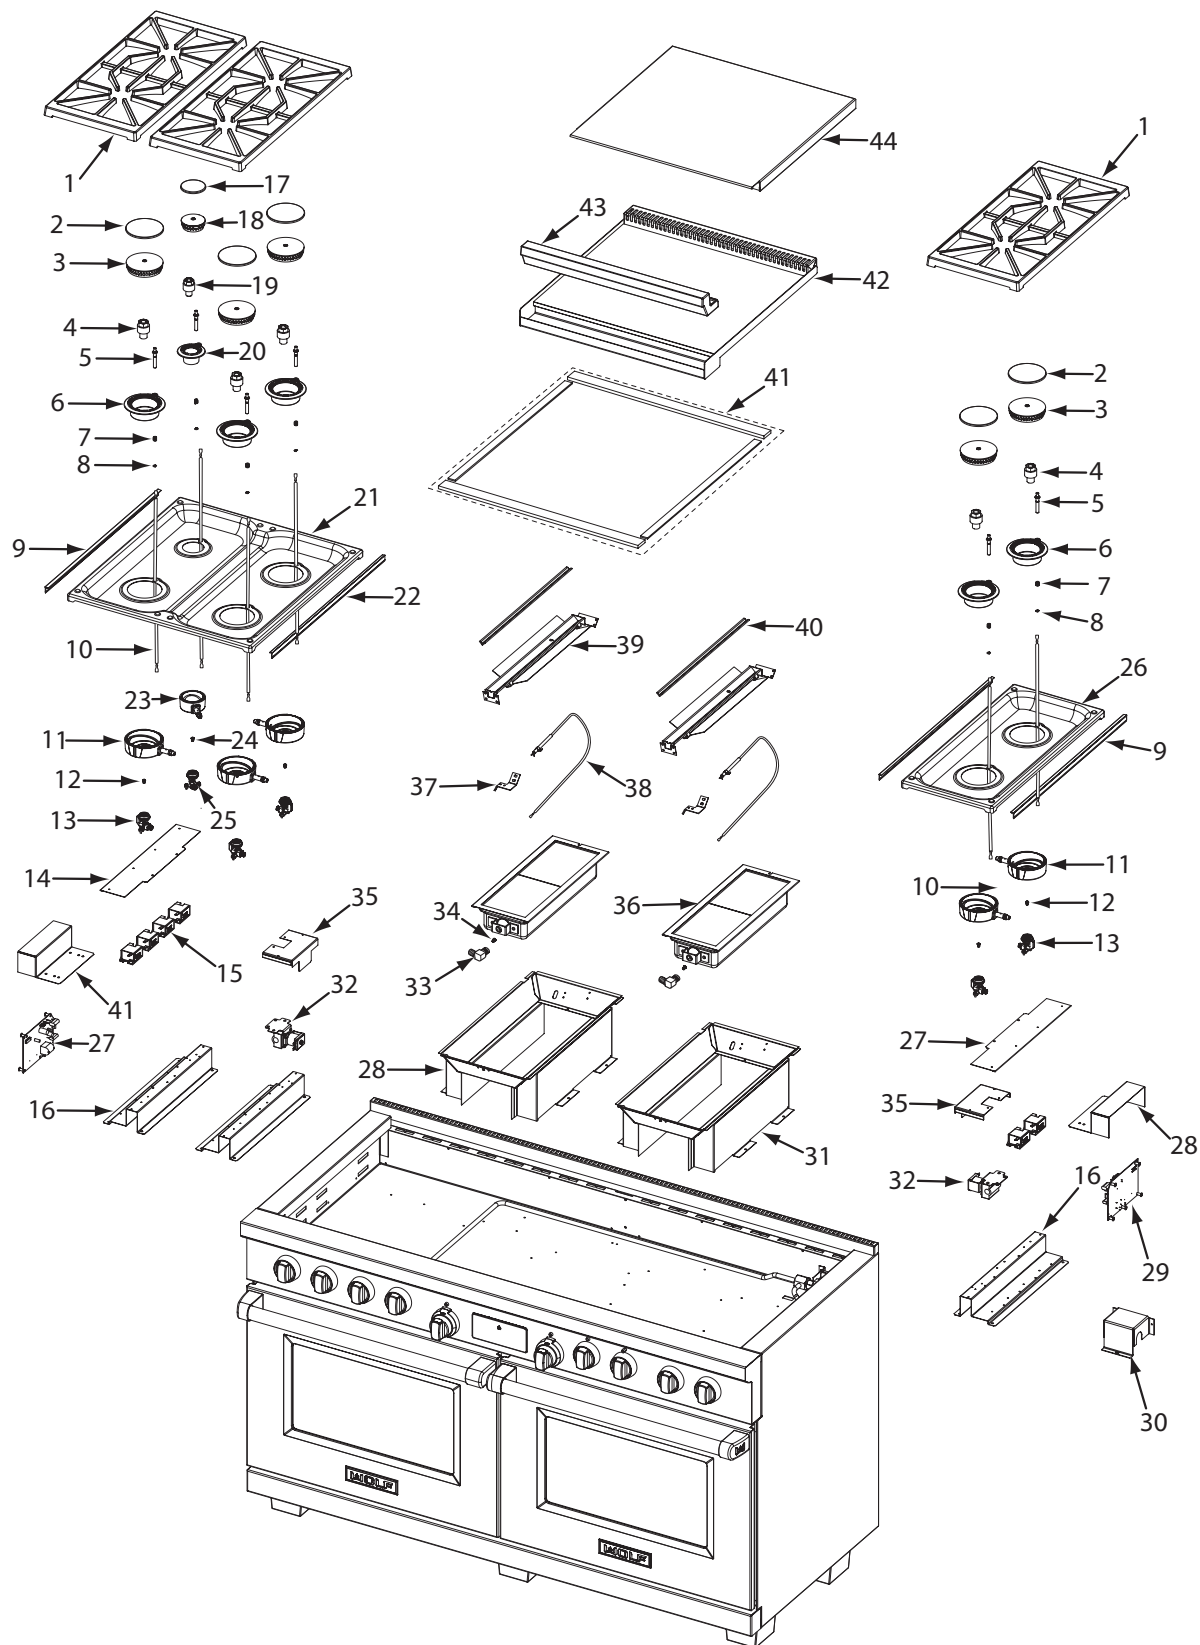

60" Dual Fuel Range Top Parts List for DF606DG

<u>Ref #</u>	<u>Part #</u>	<u>Description</u>	<u>Ref #</u>	<u>Part #</u>	<u>Description</u>
1	802431	Grate, Burner W/Rubber Pad	23	800470	Outer Distribution Ring, Sml
2	804514	Burner Cap Assy, Lg		802679	Outer Dist. Ring, Small, Lp
3	804875	Burner Head, Lg	24	801325	Orifice, Main, Nat, Sml
4	802146	Venturi, Lg		801319	Orifice, Main, Lp, Sml
5	805299	Igniter, 9.2K	25	800486	Jet Holder, Sml
	802449	Igniter, 15K		802677	Jet Holder, Small, Lp
6	802399	Inner Distribution Ring, Lg	26	802069	Burner Pan 2
7	720824	Spring, Electrode	27	804138	Deflector Shield, Burner
8	802499	Clip, Electrode	28	804806	DSI Board Cover
9	802421	Pan Extrusion	29	802095	DSI Board
10	801274	Lead Wire, 30"	30	804633	Regulator Box Top
11	802398	Outer Distribution Ring, Lg	31	802120	Ir Weld Assy, Griddle
	802276	Outer Distribution Ring, Lg Lp	32	802089	Solenoid, Single
12	804122	Orifice, Main, Nat, Lg	33	800258	Elbow 3/8" X 3/8"
	804123	Orifice, Main, Lp, Lg	34	800047	Orifice, Ir Nat # 46 Griddle
13	802404	Jet Holder, Lg-Natural		805252	Orifice, Ir Lp 1.25mm Griddle
	802405	Jet Holder, Lg-Lp	35	804805	Solenoid Cover
14	805210	Deflector Shield, Burner	36	806739	Infrared Burner, Griddle - DF
15	801232	Spark Module 0+1	37	804178	Bracket, Spaker Ir
16	802032	Burner Support	38	804317	Electrode, 24
17	804512	Burner Cap Assy, Sml	39	802264	Thermostat Support Assy
18	804877	Burner Head, Sml	40	805292	Insulation, T-Stat
19	800488	Venturi, Small	41	804690	Insulation, Griddle
20	804358	Inner Distribution Ring, Sml	42	804112	Griddle Plate Assy
21	804315	Burner Pan 4, With Simmer	43	802438	Grease Tray, Double Griddle
22	805256	Pan Extrusion, short	44	804321	Griddle Cover, Double

Not Shown for DF606DG

804874	O-Ring Seal Kit - Lg Burner	804125	Orifice, Simmer, Lp, Lg
804876	O-Ring Seal Kit - Sml Burner	802947	Orifice, Simmer, Nat, Sml
802327	Wire Harness, Main	802948	Orifice, Simmer, Lp, Sml
802494	Wire Harness, DF606DG	804372	Wok Grate w/Feet
		719377	Fitting, Straight 3/8" (Solenoid)

60" Dual Fuel Range Top Exploded View for DF606DG