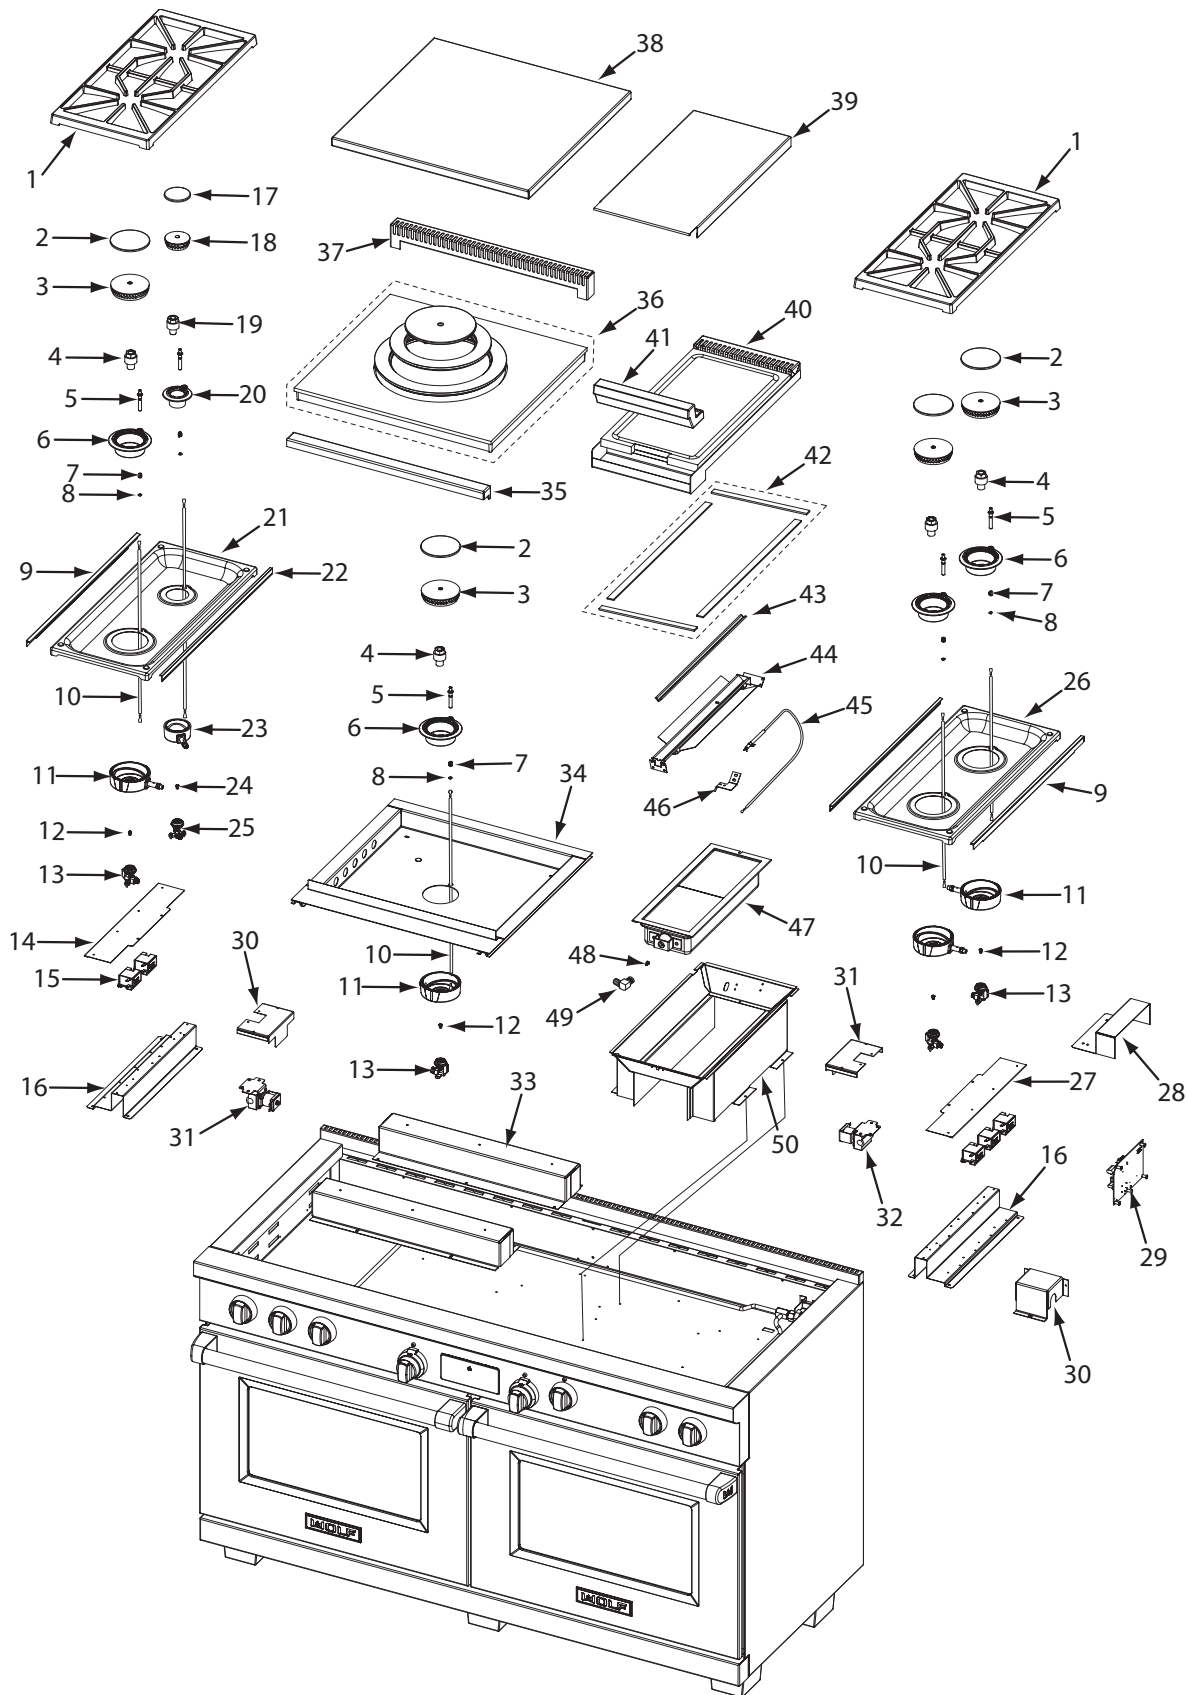

60" Dual Fuel Range Top Parts List for DF604GF

<u>Ref #</u>	<u>Part #</u>	<u>Description</u>	<u>Ref #</u>	<u>Part #</u>	<u>Description</u>
1	802431	Grate, Burner W/Rubber Pad	25	800486	Jet Holder, Sml
2	804514	Burner Cap Assy, Lg		802677	Jet Holder, Small, Lp
3	804875	Burner Head, Lg	26	802069	Burner Pan 2
4	802146	Venturi, Lg	27	804138	Deflector Shield, Burner
5	805299	Igniter, 9.2K	28	804806	DSI Board Cover
	802449	Igniter, 15K	29	802095	DSI Board
6	802399	Inner Distribution Ring, Lg	30	804633	Regulator Box Top
7	720824	Spring, Electrode	31	804805	Solenoid Cover
8	802499	Clip, Electrode	32	802089	Solenoid, Single
9	802421	Pan Extrusion	33	805742	Base Support, French Top
10	801274	Lead Wire, 30"	34	804360	Pan Weld Assy, French Top
11	802398	Outer Distribution Ring, Lg	35	802467	Trim, French Top Front
	802276	Outer Distribution Ring, Lg Lp	36	805995	Components, French Top, DF
12	804122	Orifice, Main, Nat, Lg	37	802466	Vent, French Top
	804123	Orifice, Main, Lp, Lg	38	804322	Cover, French Top
13	802404	Jet Holder, Lg-Natural	39	804320	Charbroiler Cover
	802405	Jet Holder, Lg-Lp	40	804111	Griddle Plate Assy
14	805210	Deflector Shield, Burner	41	802282	Grease Tray, Single Griddle
15	801232	Spark Module 0+1	42	804690	Insulation, Griddle
16	802032	Burner Support	43	805292	Insulation, T-Stat
17	804512	Burner Cap Assy, Sml	44	802264	Thermostat Support Assy
18	804877	Burner Head, Sml	45	804318	Electrode, 51
19	800488	Venturi, Small	46	804178	Bracket, Spaker Ir
20	804358	Inner Distribution Ring, Sml	47	806739	Infrared Burner, Griddle - DF
21	804314	Burner Pan 2, With Simmer	48	800047	Orifice, Ir Nat # 46 Griddle
22	805256	Pan Extrusion, short		805252	Orifice, Ir Lp 1.25mm Griddle
23	800470	Outer Distribution Ring, Sml	49	800258	Elbow 3/8" X 3/8"
	802679	Outer Dist. Ring, Small, Lp	50	802120	Ir Weld Assy, Griddle
24	801325	Orifice, Main, Nat, Sml			
	801319	Orifice, Main, Lp, Sml			

Not Shown for DF604GF

804874	O-Ring Seal Kit - Lg Burner	804125	Orifice, Simmer, Lp, Lg
804876	O-Ring Seal Kit - Sml Burner	802947	Orifice, Simmer, Nat, Sml
802327	Wire Harness, Main	802948	Orifice, Simmer, Lp, Sml
802498	Wire Harness, DF604GF	804372	Wok Grate w/Feet
		719377	Fitting, Straight 3/8" (Solenoid)

60" Dual Fuel Range Top Exploded View for DF604GF