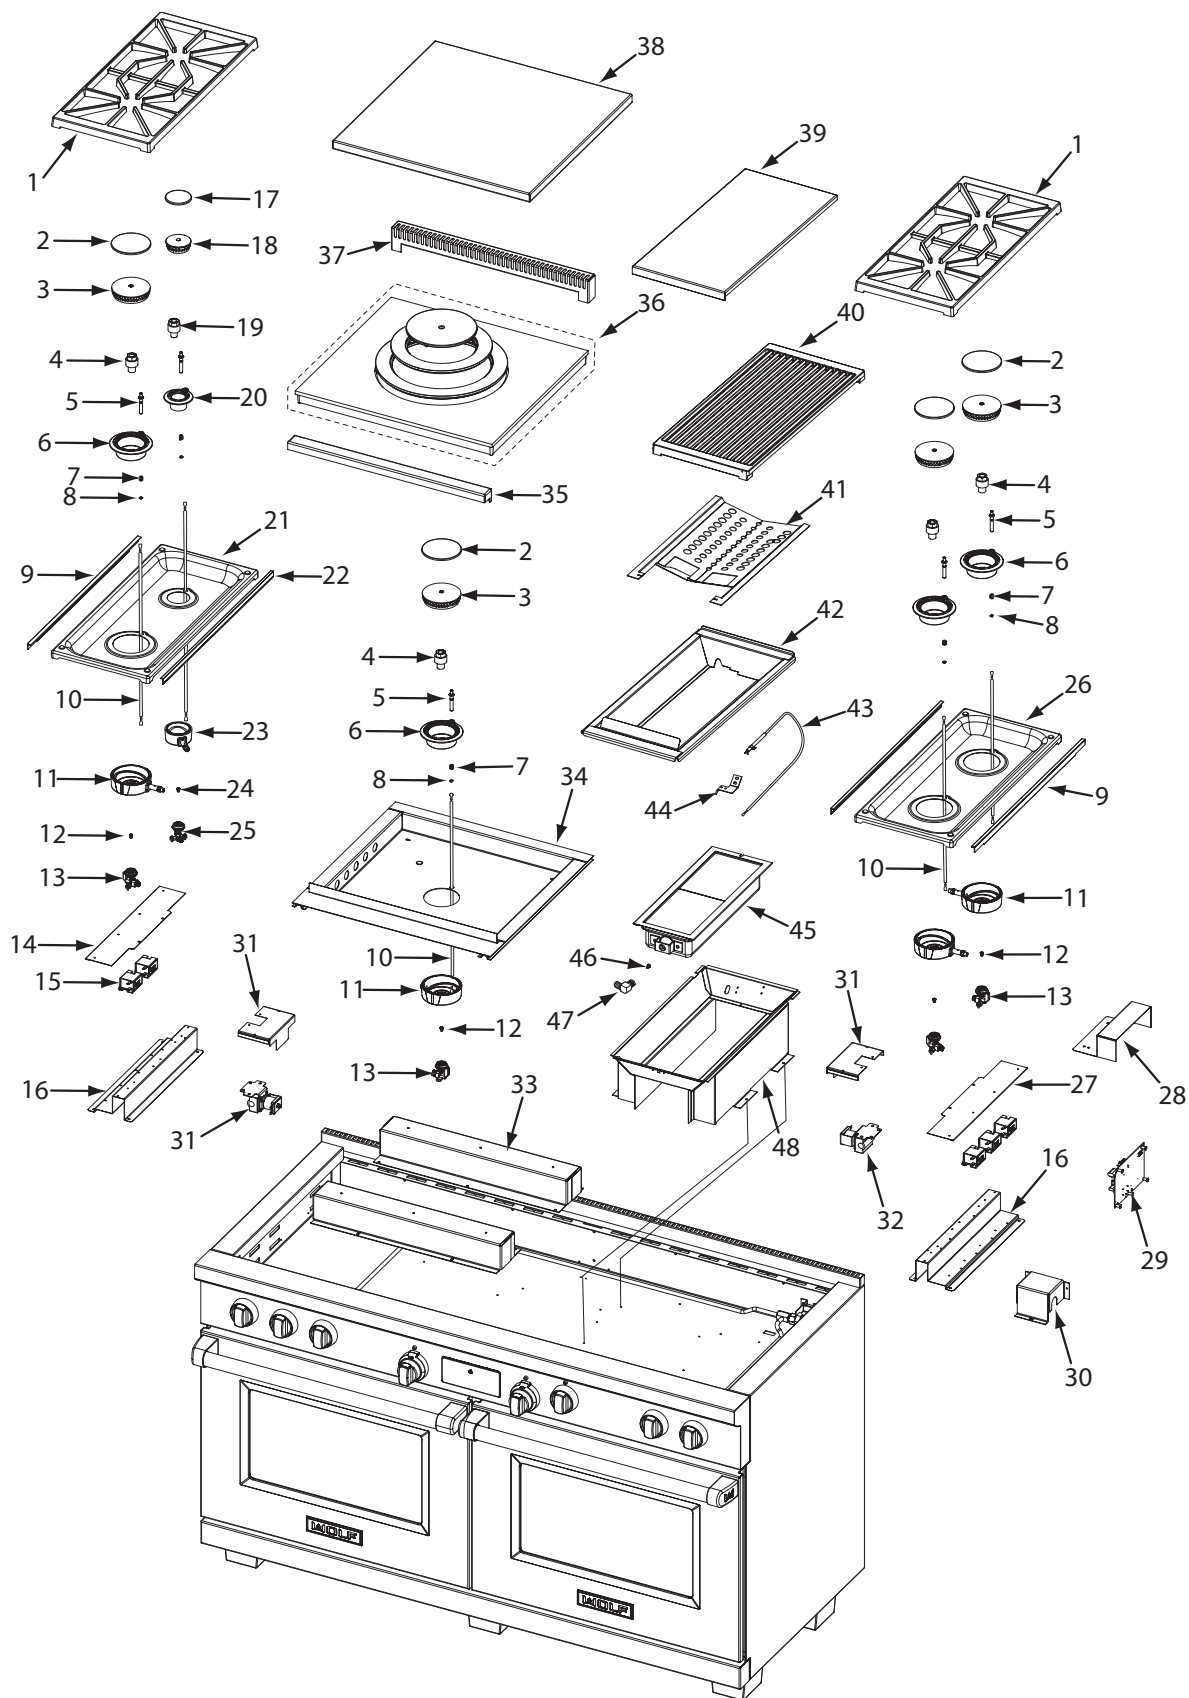

60" Dual Fuel Range Top Parts List for DF604CF

<u>Ref #</u>	<u>Part #</u>	<u>Description</u>
1	802431	Grate, Burner W/Rubber Pad
2	804514	Burner Cap Assy, Lg
3	804875	Burner Head, Lg
4	802146	Venturi, Lg
5	805299	Igniter, 9.2K
	802449	Igniter, 15K
6	802399	Inner Distribution Ring, Lg
7	720824	Spring, Electrode
8	802499	Clip, Electrode
9	802421	Pan Extrusion
10	801274	Lead Wire, 30"
11	802398	Outer Distribution Ring, Lg
	802276	Outer Distribution Ring, Lg Lp
12	804122	Orifice, Main, Nat, Lg
	804123	Orifice, Main, Lp, Lg
13	802404	Jet Holder, Lg-Natural
	802405	Jet Holder, Lg-Lp
14	805210	Deflector Shield, Burner
15	801232	Spark Module 0+1
16	802032	Burner Support
17	804512	Burner Cap Assy, Sml
18	804877	Burner Head, Sml
19	800488	Venturi, Small
20	804358	Inner Distribution Ring, Sml
21	804314	Burner Pan 2, With Simmer
22	805256	Pan Extrusion, short
23	800470	Outer Distribution Ring, Sml
	802679	Outer Dist. Ring, Small, Lp
24	801325	Orifice, Main, Nat, Sml
	801319	Orifice, Main, Lp, Sml
25	800486	Jet Holder, Sml
	802677	Jet Holder, Small, Lp
26	802069	Burner Pan 2
27	804138	Deflector Shield, Burner
28	804806	DSI Board Cover
29	802095	DSI Board
30	804633	Regulator Box Top
31	804805	Solenoid Cover
32	802089	Solenoid, Single
33	805742	Base Support, French Top
34	804360	Pan Weld Assy, French Top
35	802467	Trim, French Top Front
36	805995	Components, French Top, DF
37	802466	Vent, French Top
38	804322	Cover, French Top
39	804320	Charbroiler Cover
40	802136	Grate, Charbroiler
41	805294	Radiant - Char, Rear
42	802120	Ir Weld Assy, Griddle
43	804317	Electrode, 24
44	804178	Bracket, Spaker Ir
45	714901	Infrared Burner Assy- Char
46	800837	Orifice, Ir, Nat # 50 Char
	801011	Orifice, Ir Lp #57 Char
47	800258	Elbow 3/8" X 3/8"
48	802120	Ir Weld Assy, Griddle

Not Shown for DF604CF

804874	O-Ring Seal Kit - Lg Burner	804125	Orifice, Simmer, Lp, Lg
804876	O-Ring Seal Kit - Sml Burner	802947	Orifice, Simmer, Nat, Sml
802327	Wire Harness, Main	802948	Orifice, Simmer, Lp, Sml
802497	Wire Harness, DF604CF	804372	Wok Grate w/Feet
		719377	Fitting, Straight 3/8" (Solenoid)

60" Dual Fuel Range Top Exploded View for DF604CF