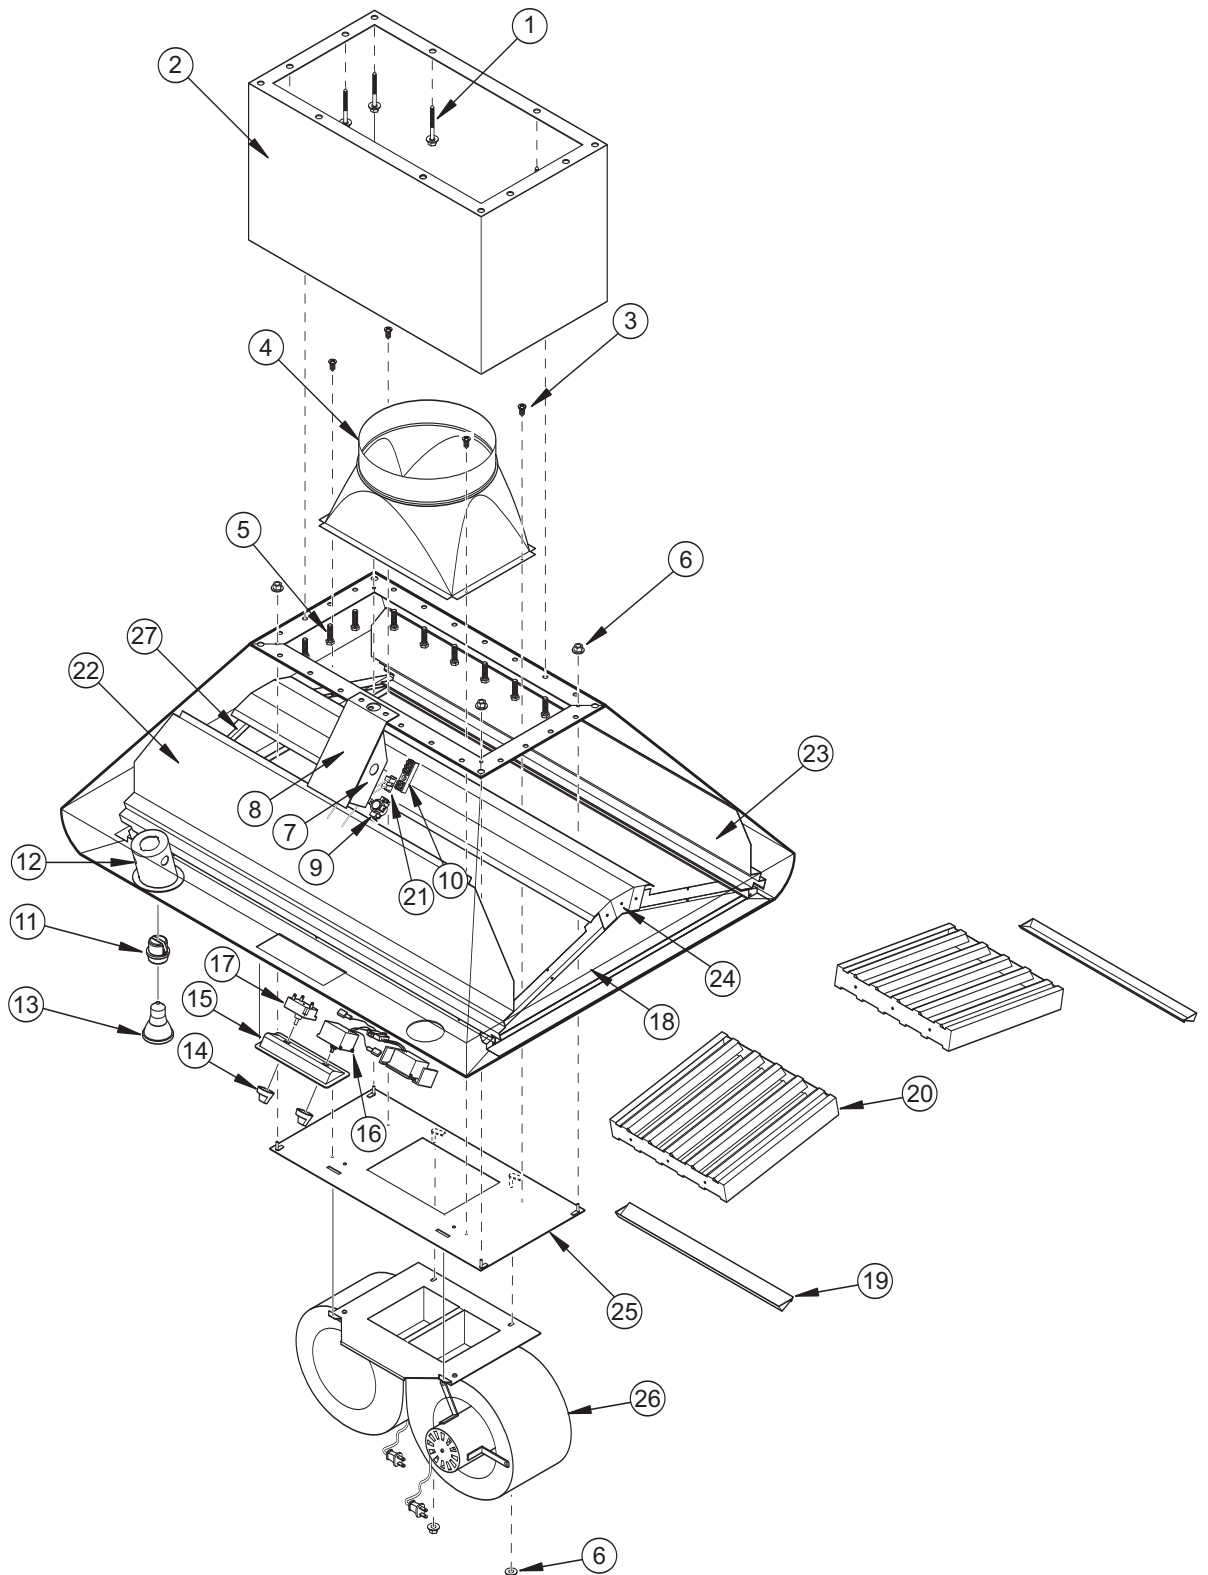

MODEL I363418, I423418, I543418, I663418 PART LIST

<u>Ref #</u>	<u>Part #</u>	<u>Description</u>	<u>Ref #</u>	<u>Part #</u>	<u>Description</u>
1	805669	Lag Screw, 3/8" X 3"	13	811189	Halogen Light, 50 Par 20/Cap (**)
2	811609	Duct Cover, 36-6, Island (Sales Acc)	14	811195	Knob, Switch Control (2)
	804524	Duct Cover, 42-6, Island (Sales Acc)	15	811184	2-Hole Bezel, Switch
	804525	Duct Cover, 54-6, Island (Sales Acc)	16	811190	Fan Speed Control
	804526	Duct Cover, 66-6, Island (Sales Acc)	17	811191	Light Switch Control #83
	804527	Duct Cover, 36-12, Island (Sales Acc)	18	N/A	Inner Wall (Left & Right)
	804528	Duct Cover, 42-12, Island (Sales Acc)	19	805406	Grease Cup 36" Island Hood (2)
	804529	Duct Cover, 54-12, Island (Sales Acc)		811199	Grease Cup 42" Island Hood (4)
	804530	Duct Cover, 66-12, Island (Sales Acc)		805406	Grease Cup 54" Island Hood (4)
3	805317	Screw, #8X1/2 Pan HD, Phil S/M (3)		805488	Grease Cup 66" Island Hood (6)
4	805318	Round Transition 13-1/2" X 8" TO 10"	20	811180	Baffle Filter, 11-7/8" X 11-7/8" (***)
5	N/A	12-24 X .875, Tpg, Scr, SLFDR (*) (Supplied with Duct Covers)	21	805335	2-Hole Electrical Outlet (See SN Breaks)
				805342	3-Hole electrical Outlet (See SN Breaks)
6	805668	Wall Hood Mounting Kit	22	N/A	Front Lower Shroud
7	805321	Electrical J-Box	23	N/A	Rear Lower Shroud
8	805322	Electrical J-Box Support	24	N/A	Top Filter Mount
9	805323	Thermostat, Hi-Temp Sensor	25	N/A	Mounting brkt (included with 804703)
10	805324	Electrical Terminal Block	26	804703	1200 CFM Internal Blower/ISL (****)
11	805325	Light Socket, Ceramic (**)	27	806341	Runner, Island Hood 36" (4)
12	N/A	Light Holder		806342	Runner, Island Hood (42", 54", 66") (4)

NOTES:

(*) (22) 36", 42" wide
(24) 54" wide
(36) 66" wide
(Supplied with Duct Covers, not with the Hood)

(**) (2) 36", 42" wide
(3) 54", 66" wide

(***) (6) 36, 42" wide
(8) 54" wide
(10) 66" wide

(****) Not Included with Hood (Sold Separately)

MODEL I363418, I423418, I543418, I663418 EXPLODED VIEW

NOTE: Can use 1200 CFM internal blower with these models (not included), or remote blower (not included).