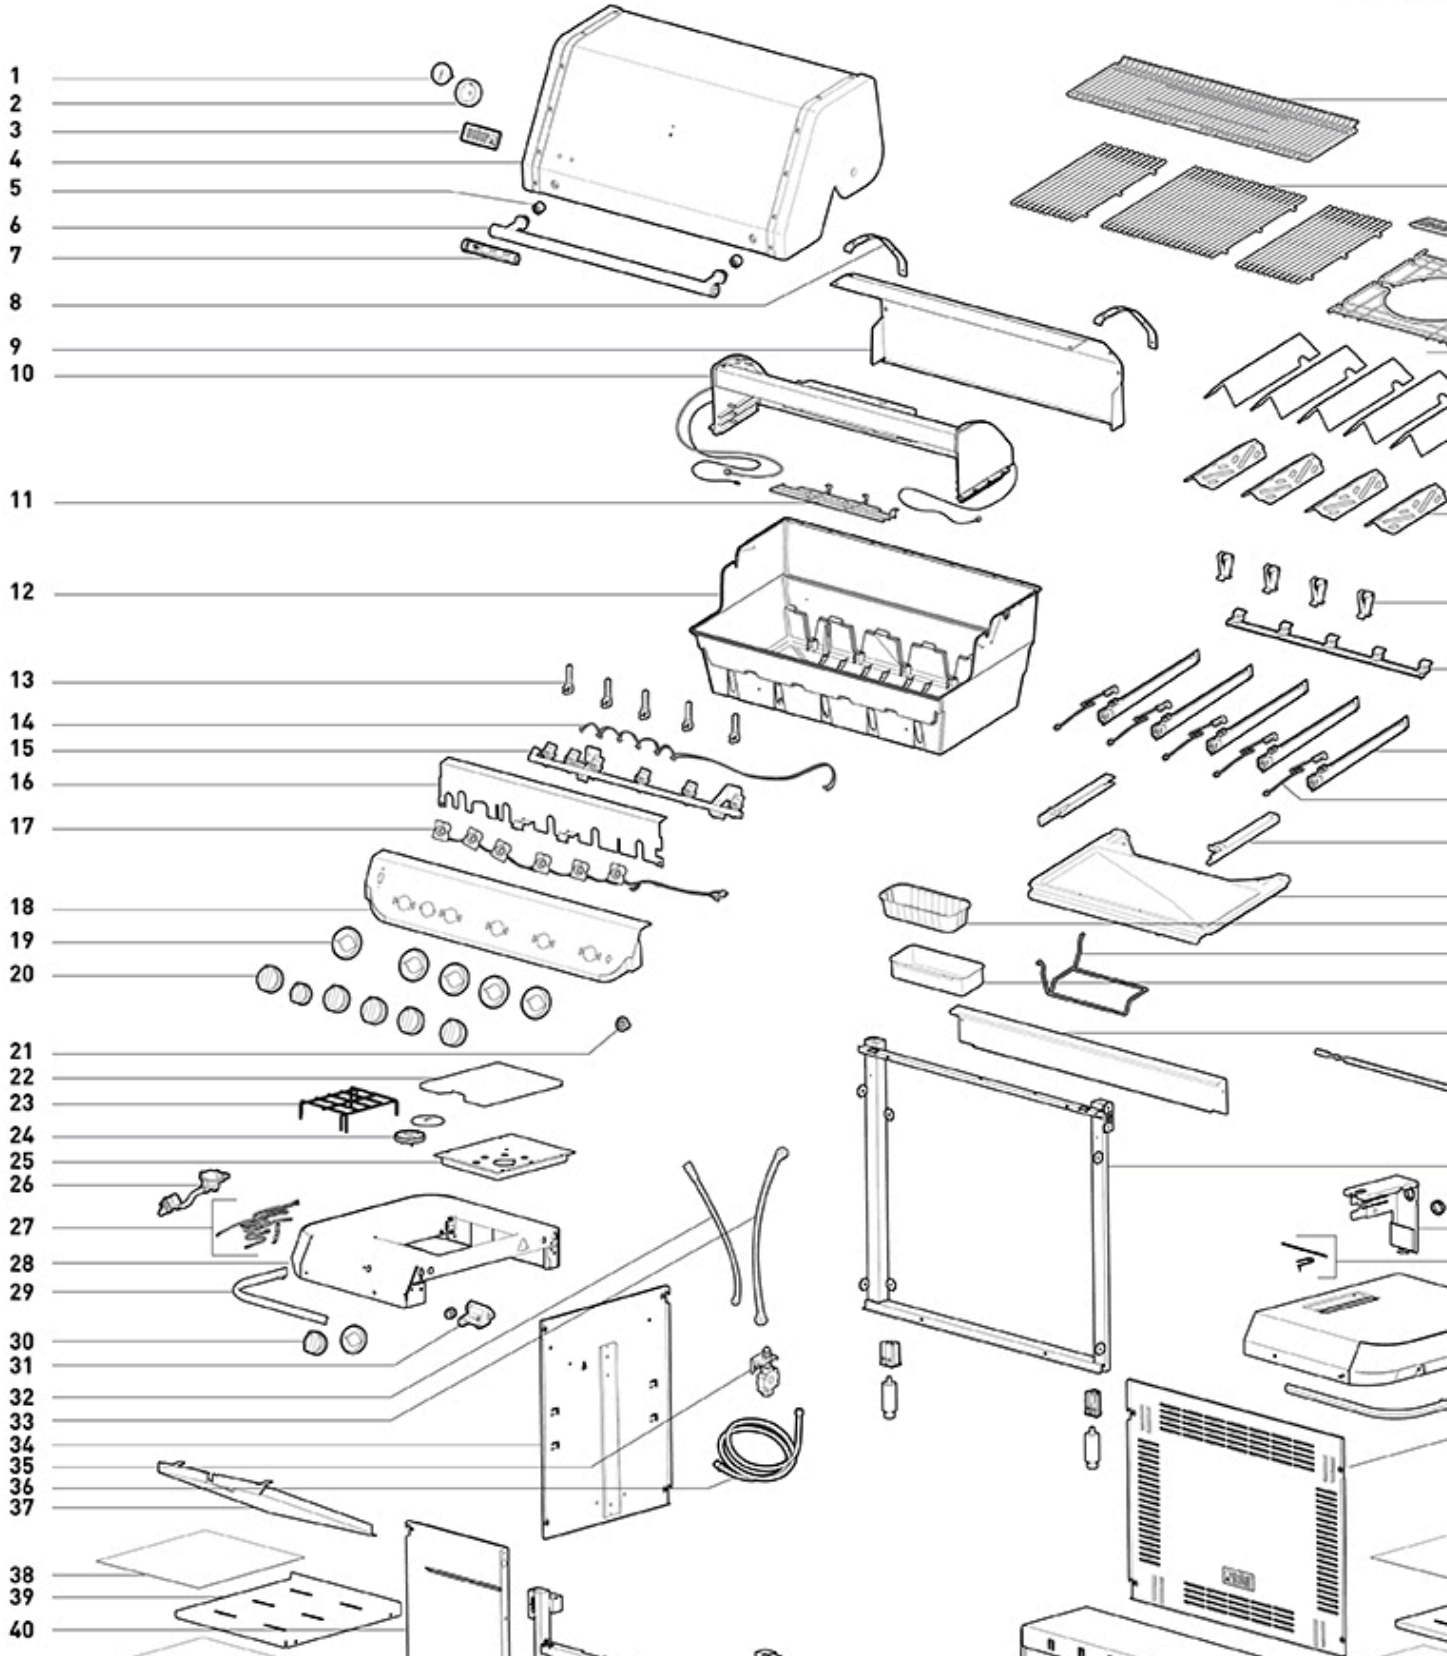

SUMMI

1 2400486 Thermometer, Summit '24

(<https://www.weber.com/US/en/home/>)

2 64545 Thermometer bezel, Genesis/Summit

3 64650 Logo Plate, SS

4 2400260 Lid Assembly, Black, Summit '24+

5 2401001 Lens nut for Integrated Surface Lighting, handle (qty 2)