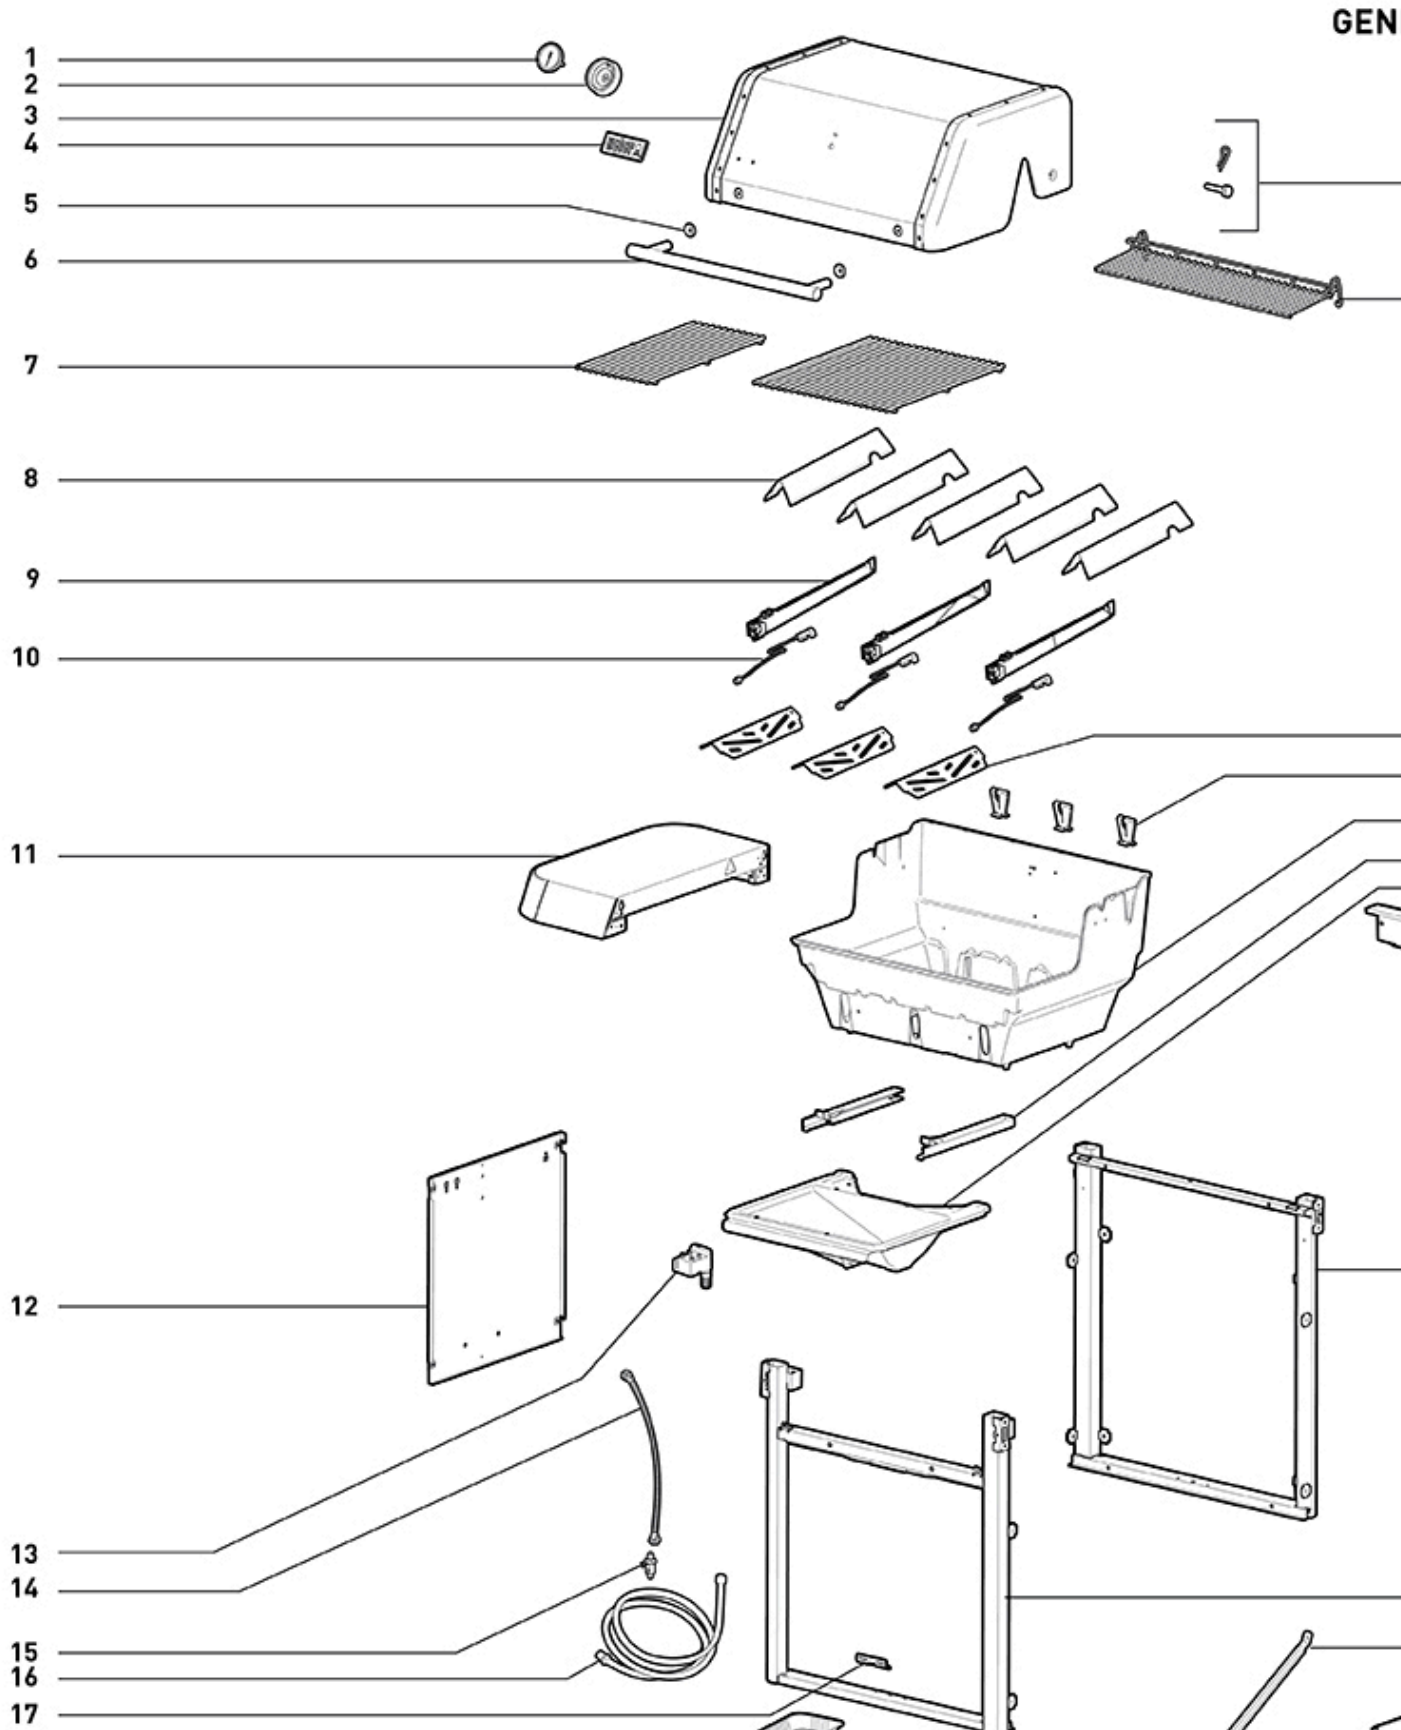

----- Manual continues below -----

GENESIS E-315 GAS GRILL (NATURAL GAS) - 1500011

1	63822	Thermometer, Genesis '22
2	64545	Thermometer bezel, Genesis/Summit
3	77320	Lid hardware, Genesis '22
3	2400148	Lid assembly, black, Genesis 315
3	66061	Lid bumpers (qty 2)
4	64650	Logo Plate, SS
5	64546	Handle spacer, Genesis (2022) (qty 2)
6	64547	Lid handle, Genesis 3 burner, (2022)
7	64480	Set of porcelain enamel cast iron grates, 3 burner, Genesis (2022)
8	66795	Stainless steel flavorizer bars, Genesis II LX 340 (qty 5)
9	2400171	Burner tube kit, Genesis 315
10	69657	Igniter electrode w/wire, 14", yellow
10	2400164	Ground wire 24.25" blue Genesis 315
10	69658	Igniter electrode w/wire, 23", black
10	64424	Igniter electrode w/wire, 33", green
10	2400162	Igniter Kit Genesis 315 w/o Sear
11	2400172	LHS Table Genesis 315
12	64603	LHS panel, NG, Genesis (2022)
13	69640	Igniter module
14	82185	NG 1/2" diameter hose, with 3/8" quick disconnect coupling
15	64599	Bulkhead assembly, Genesis 325 (2022)
16	82185	NG 1/2" diameter hose, with 3/8" quick disconnect coupling
17	64563	Door magnet plate
18	6415	Aluminum drip pans - small (10 pack)
19	64543	Aluminum catch pan kit
20	64584	Wire catch pan holder
21	64608	Clip for ignition wire routing (qty 3)
22	2400704	NG manifold assembly, 3 burner Genesis 2024
23	2400173	Control panel assembly, Genesis 315