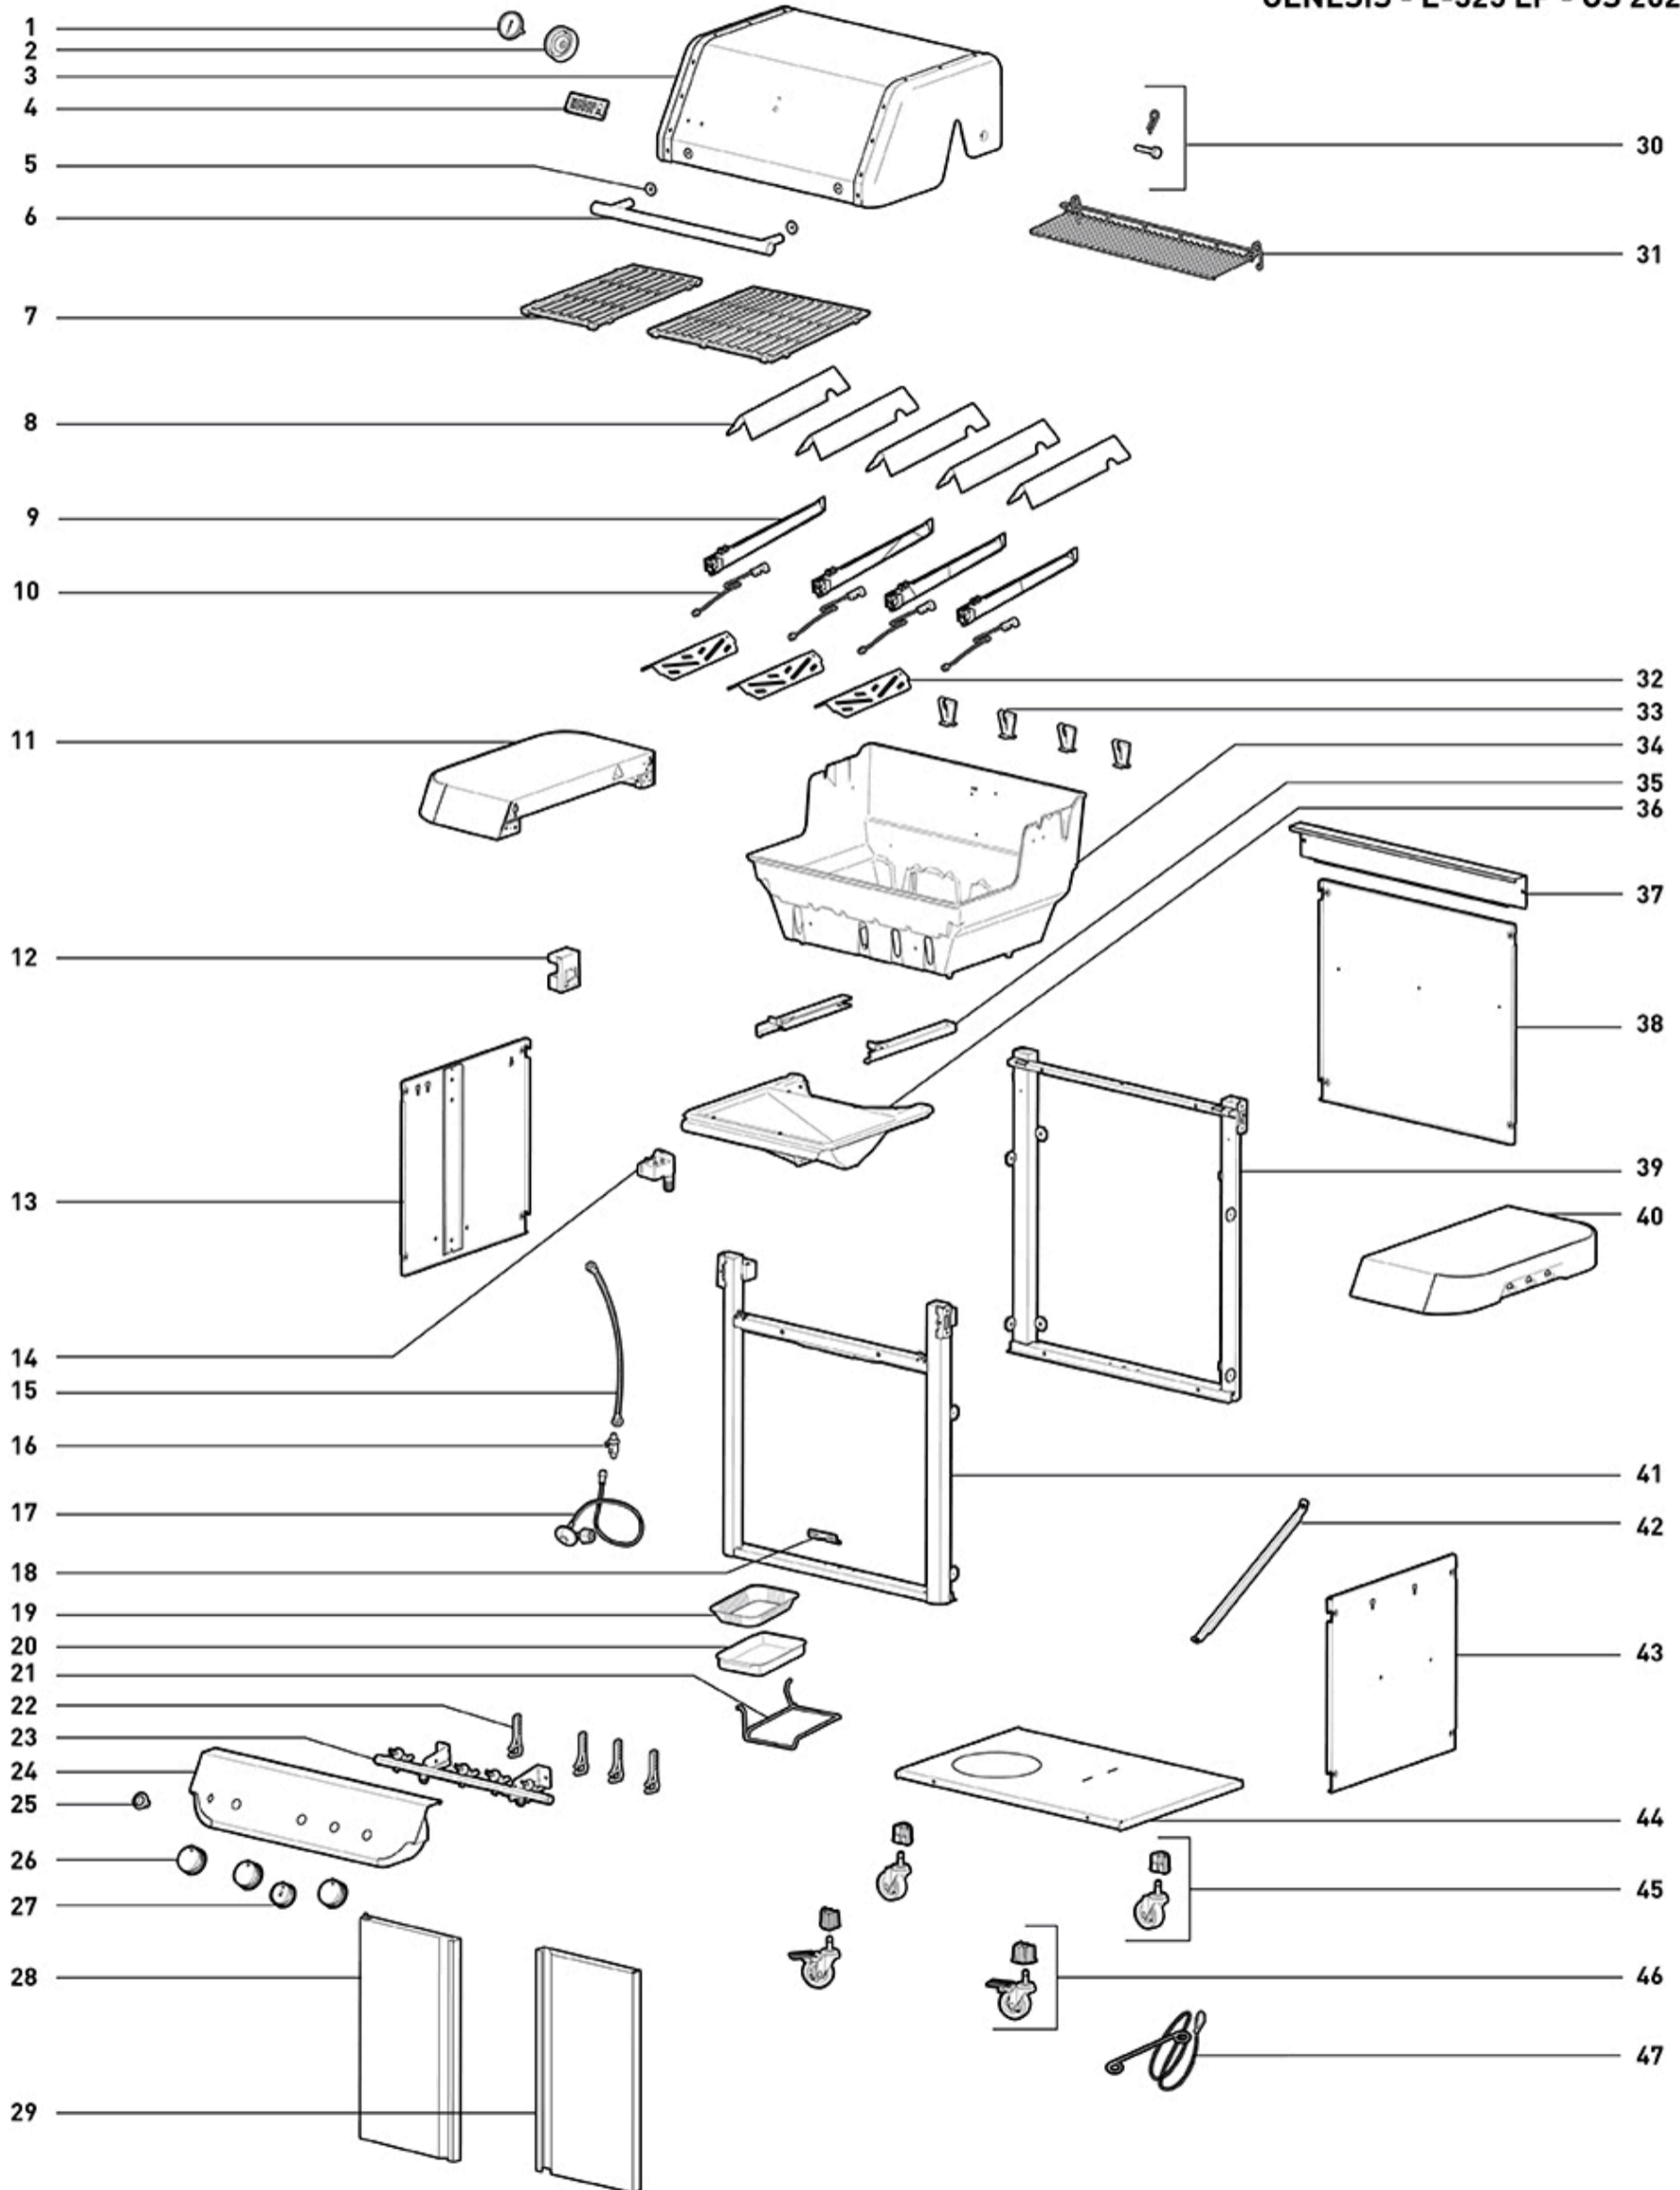

GENESIS - E-325 LP - US 2023

1	63822	Thermometer, Genesis '22
2	64545	Thermometer bezel, Genesis/Summit
3	77320	Lid hardware, Genesis '22
3	2400148	Lid assembly, black, Genesis 315
3	66061	Lid bumpers (qty 2)
4	64650	Logo Plate, SS
5	64546	Handle spacer, Genesis (2022) (qty 2)
6	64547	Lid handle, Genesis 3 burner, (2022)
7	64480	Set of porcelain enamel cast iron grates, 3 burner, Genesis (2022)
8	66795	Stainless steel flavorizer bars, Genesis II LX 340 (qty 5)
9	64557	Burner tube kit, Genesis 3 burner, LP (2022)
10	64423	Igniter electrode w/wire, 28", blue
10	69658	Igniter electrode w/wire, 23", black
10	64424	Igniter electrode w/wire, 33", green
10	64403	Igniter Kit '22 Genesis 3 burner
10	69657	Igniter electrode w/wire, 14", yellow
11	2400172	LHS Table Genesis 315
12	2400648	Tank holder bracket, black
13	2400649	LHS Frame panel, black
14	69640	Igniter module
15	64538	Main corrugated gas line, Genesis (2022)
16	64599	Bulkhead assembly, Genesis 325 (2022)
17	64500	QCC1 Hose and Regulator, 30"
18	64563	Door magnet plate
19	6415	Aluminum drip pans - small (10 pack)
20	64543	Aluminum catch pan kit
21	64584	Wire catch pan holder
22	64608	Clip for ignition wire routing (qty 3)
23	64564	LP manifold assembly, Genesis 325 (2022)
24	2400652	Control panel assembly, Genesis 3 burner w/sear
25	69283	Igniter/momentary switch, Genesis II '20
26	64482	Control knob set, Genesis 300 series (2022) (qty 4)
27	64482	Control knob set, Genesis 300 series (2022) (qty 4)
28	2400152	LHS Door, black, Genesis 315
29	2400153	RHS Door, black, Genesis 315
30	2400149	Lid hardware, Genesis 315
31	2400175	Warming Rack Genesis 315
32	64641	Heat deflector, SS, Genesis (2022) (qty. 3)
33	64559	Burner tube clamp set, Genesis 300 series (2022) (qty 4)
!	2400685	Cookbox, black, Genesis 3 burner w/sear