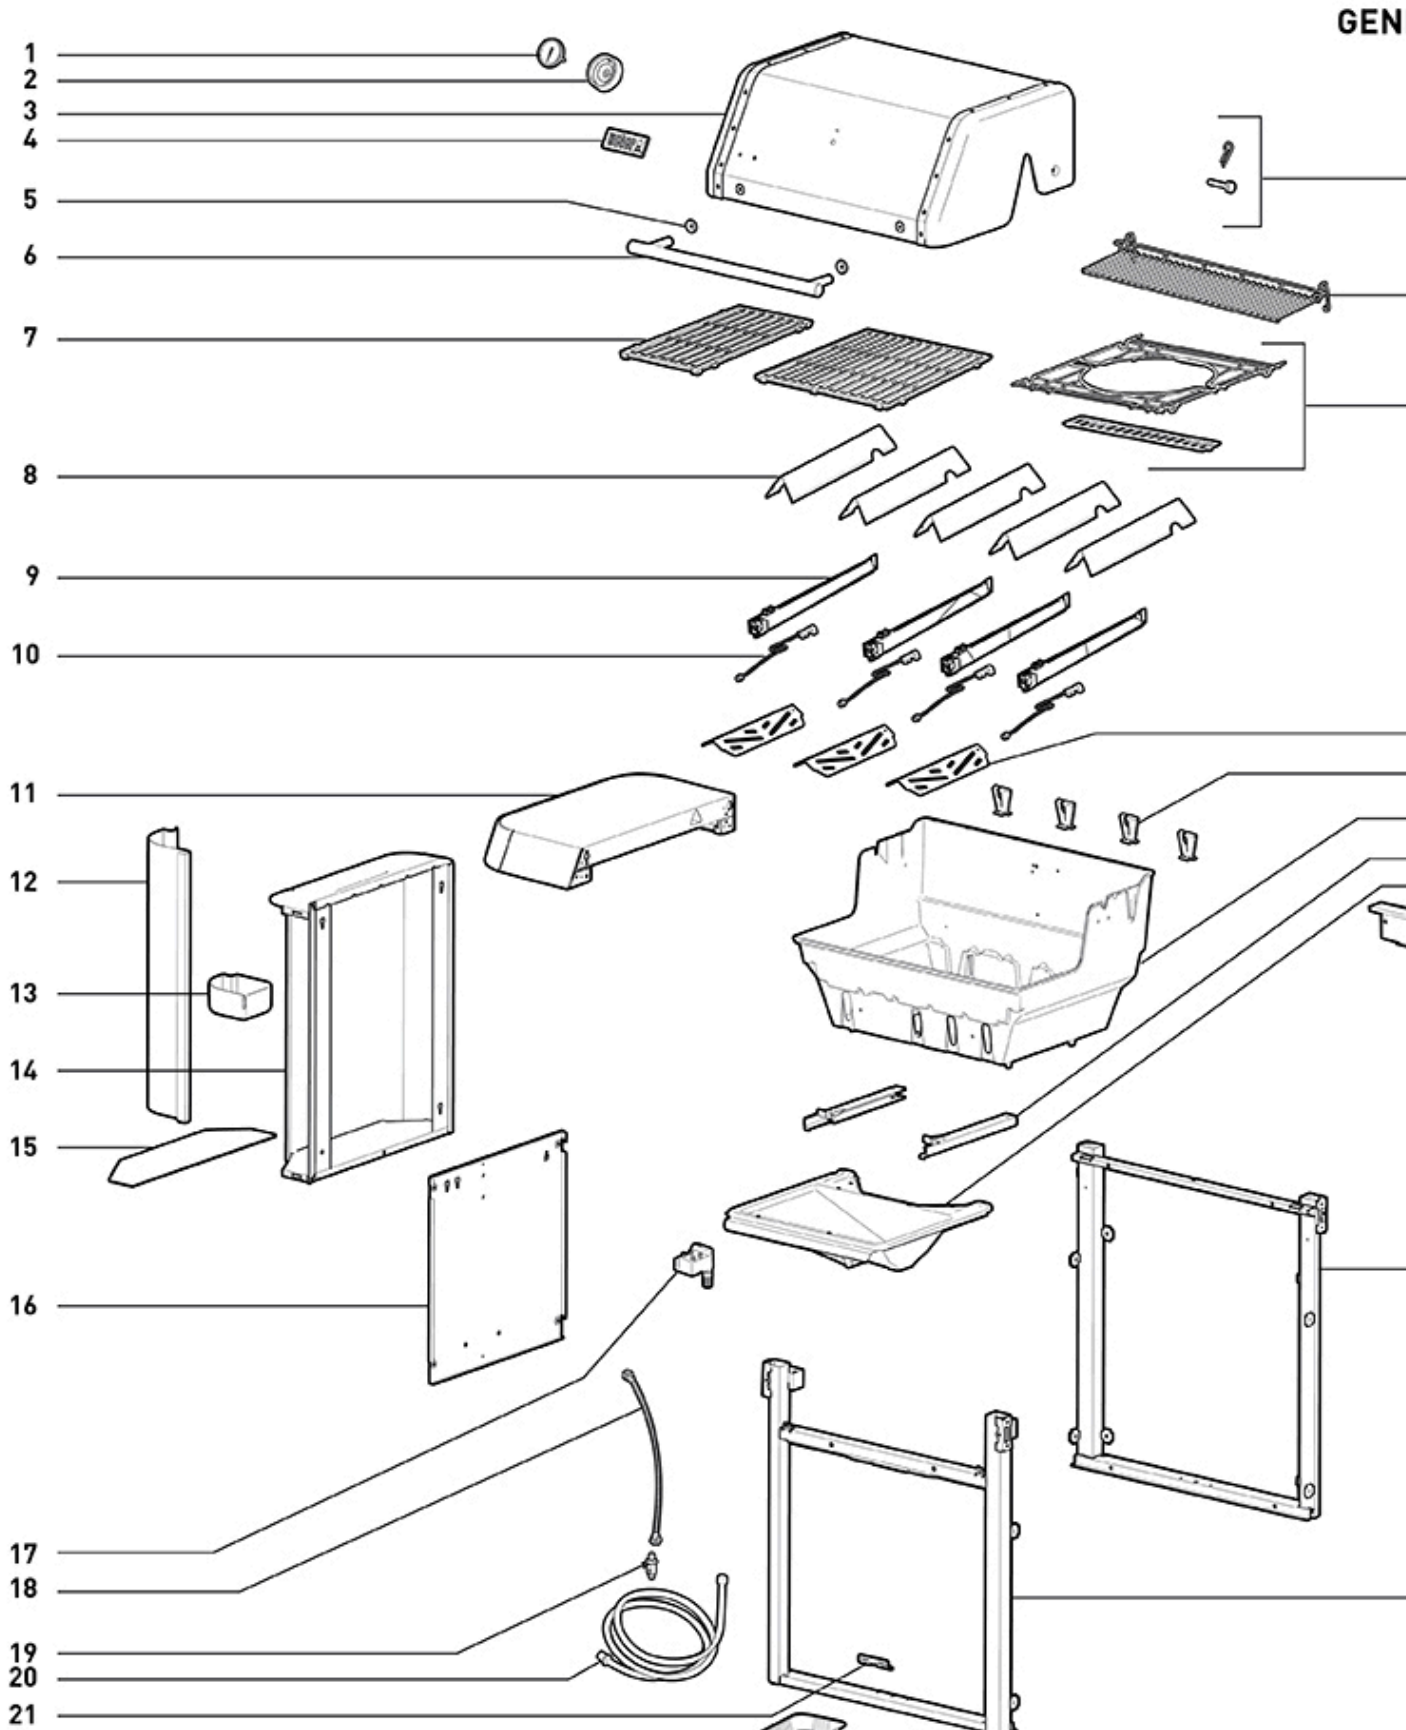

----- Manual continues below -----

GENESIS E-330 GAS GRILL (NATURAL GAS) - 1500577

1	63822	Thermometer, Genesis '22
2	64545	Thermometer bezel, Genesis/Summit
3	66061	Lid bumpers (qty 2)
3	77320	Lid hardware, Genesis '22
3	2400148	Lid assembly, black, Genesis 315
4	64650	Logo Plate, SS
5	64546	Handle spacer, Genesis (2022) (qty 2)
6	64547	Lid handle, Genesis 3 burner, (2022)
7	64480	Set of porcelain enamel cast iron grates, 3 burner, Genesis (2022)
8	66795	Stainless steel flavorizer bars, Genesis II LX 340 (qty 5)
9	67492	Burner tube kit, Genesis II LX 440 NG
10	64403	Igniter Kit '22 Genesis 3 burner
10	69657	Igniter electrode w/wire, 14", yellow
10	64423	Igniter electrode w/wire, 28", blue
10	69658	Igniter electrode w/wire, 23", black
10	64424	Igniter electrode w/wire, 33", green
11	2400172	LHS Table Genesis 315
12	64684	Door, side storage, Genesis (2022)
13	64685	Shelf, side storage, Genesis (2022)
14	64556	Cabinet, side storage, Genesis '22
15	64686	Pad, side storage, Genesis (2022)
16	64603	LHS panel, NG, Genesis (2022)
17	69640	Igniter module
18	64538	Main corrugated gas line, Genesis (2022)
19	64599	Bulkhead assembly, Genesis 325 (2022)
20	82185	NG 1/2" diameter hose, with 3/8" quick disconnect coupling
21	64563	Door magnet plate
22	6415	Aluminum drip pans - small (10 pack)
23	64543	Aluminum catch pan kit