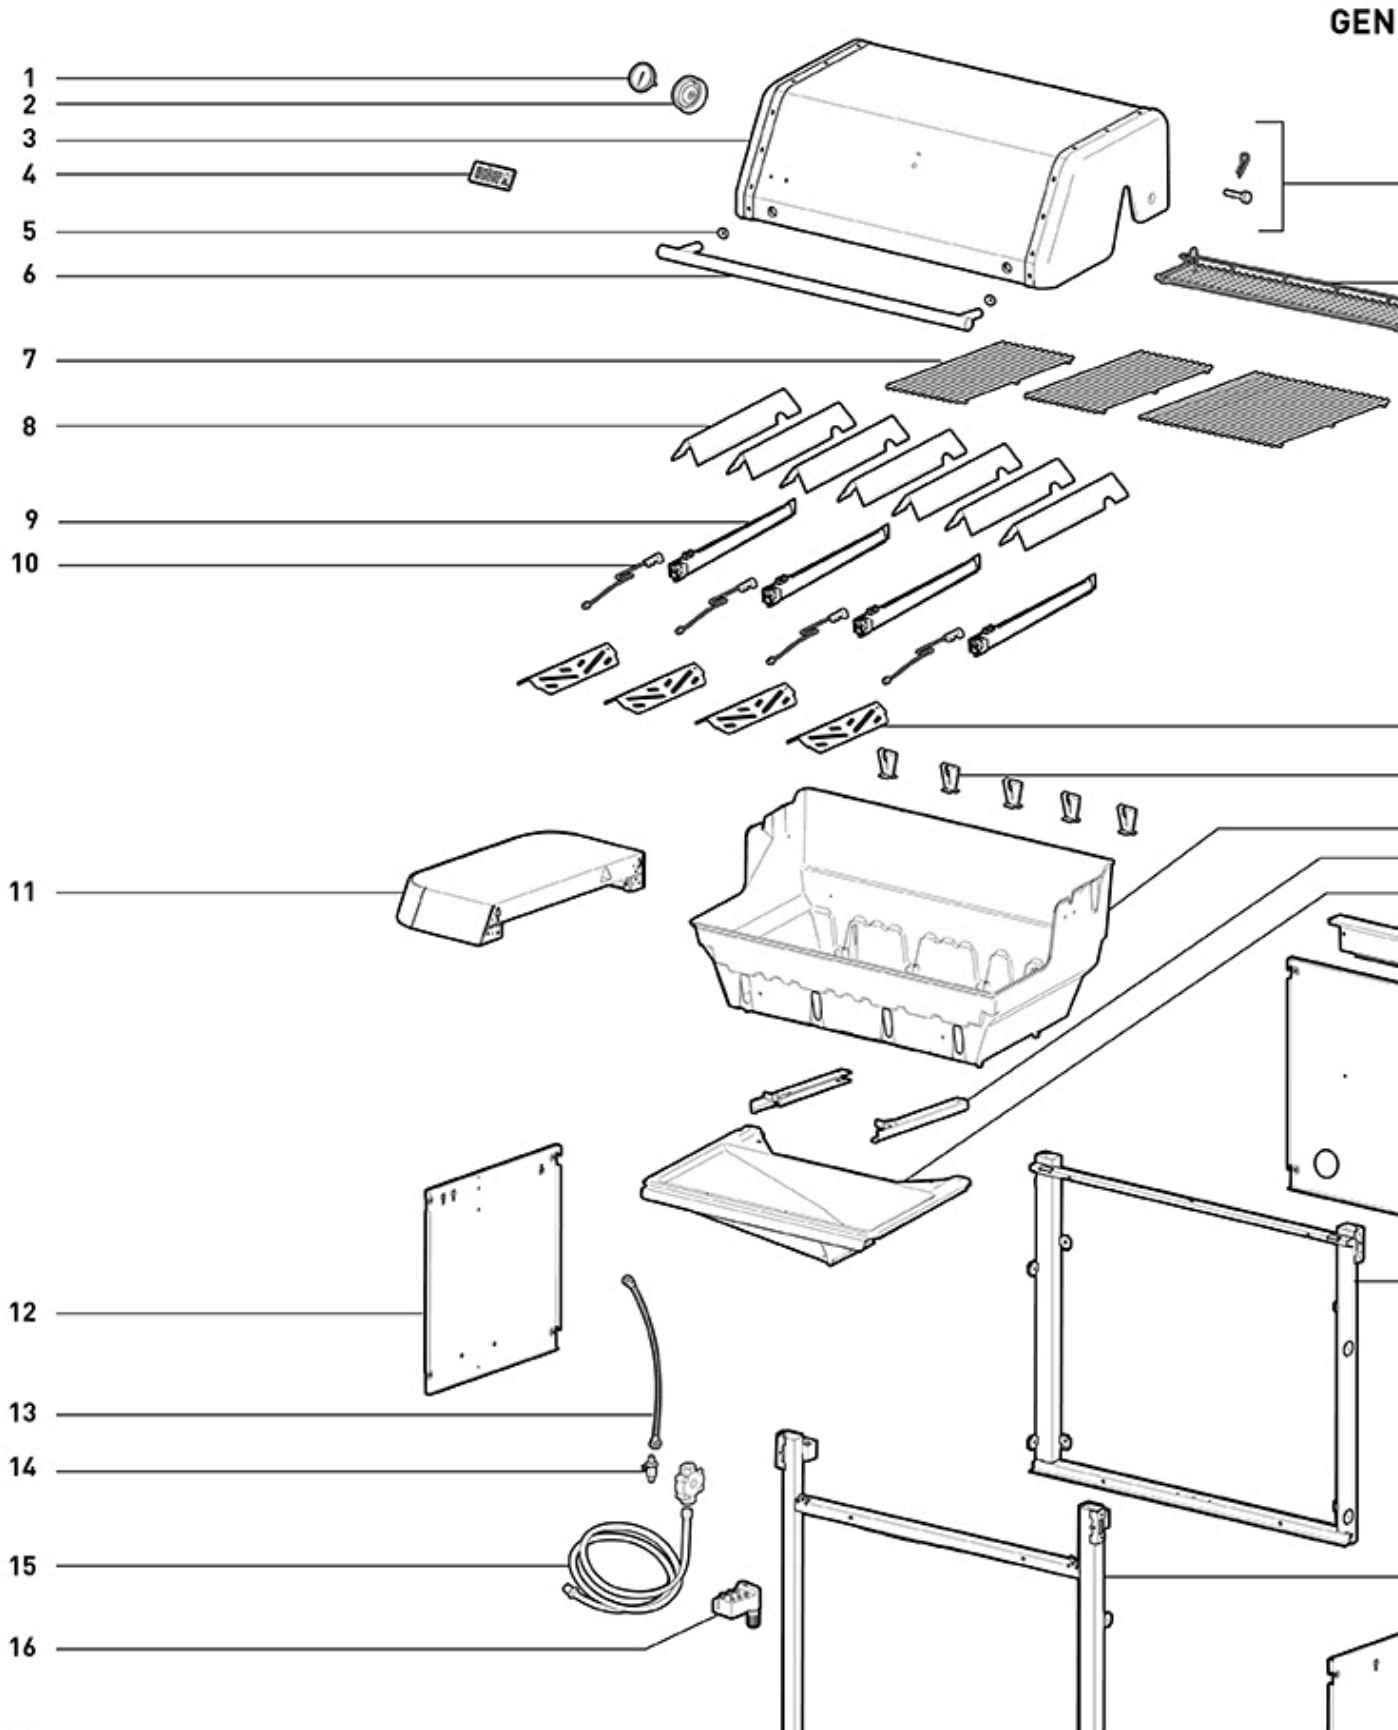

### GENESIS S-415 GAS GRILL (NATURAL GAS) - 1500580

1	63822	Thermometer, Genesis '22
2	64545	Thermometer bezel, Genesis/Summit
3	64508	Lid assembly, SS, Genesis 400 series (2022)
4	64650	Logo Plate, SS
5	64546	Handle spacer, Genesis (2022) (qty 2)
6	64651	Lid handle, Genesis 4 burner, (2022)
7	64476	Set of SS grates, 7mm, Genesis (2022)
8	66797	Stainless steel flavorizer bars, Genesis II LX 440 (qty 7)
9	64699	Burner tube kit, Genesis 4 burner, NG '22
10	69657	Igniter electrode w/wire, 14", yellow
10	2400677	Igniter Kit, 4 burner w/o Sear
10	64652	Igniter electrode w/wire, 31", green
10	69658	Igniter electrode w/wire, 23", black
10	64654	Igniter electrode w/wire, 39", blue
10	2400164	Ground wire 24.25" blue Genesis 315
11	2400172	LHS Table Genesis 315
12	64603	LHS panel, NG, Genesis (2022)
13	64655	Main corrugated gas line, Genesis (2022)
14	66215	NG bulkhead/regulator assembly, Genesis II E/SE-410/610
15	66349	Natural gas hose, 1/2"
16	69640	Igniter module
17	64563	Door magnet plate
18	6415	Aluminum drip pans - small (10 pack)
19	64543	Aluminum catch pan kit
20	64584	Wire catch pan holder
21	64608	Clip for ignition wire routing (qty 3)
22	2400843	MFLD/VLV ASSY 4B 1/2 SAE NG GEN 23 BB
23	2400653	Control panel, 4 burner w/o Sear
24	69283	Igniter/momentary switch, Genesis II '20