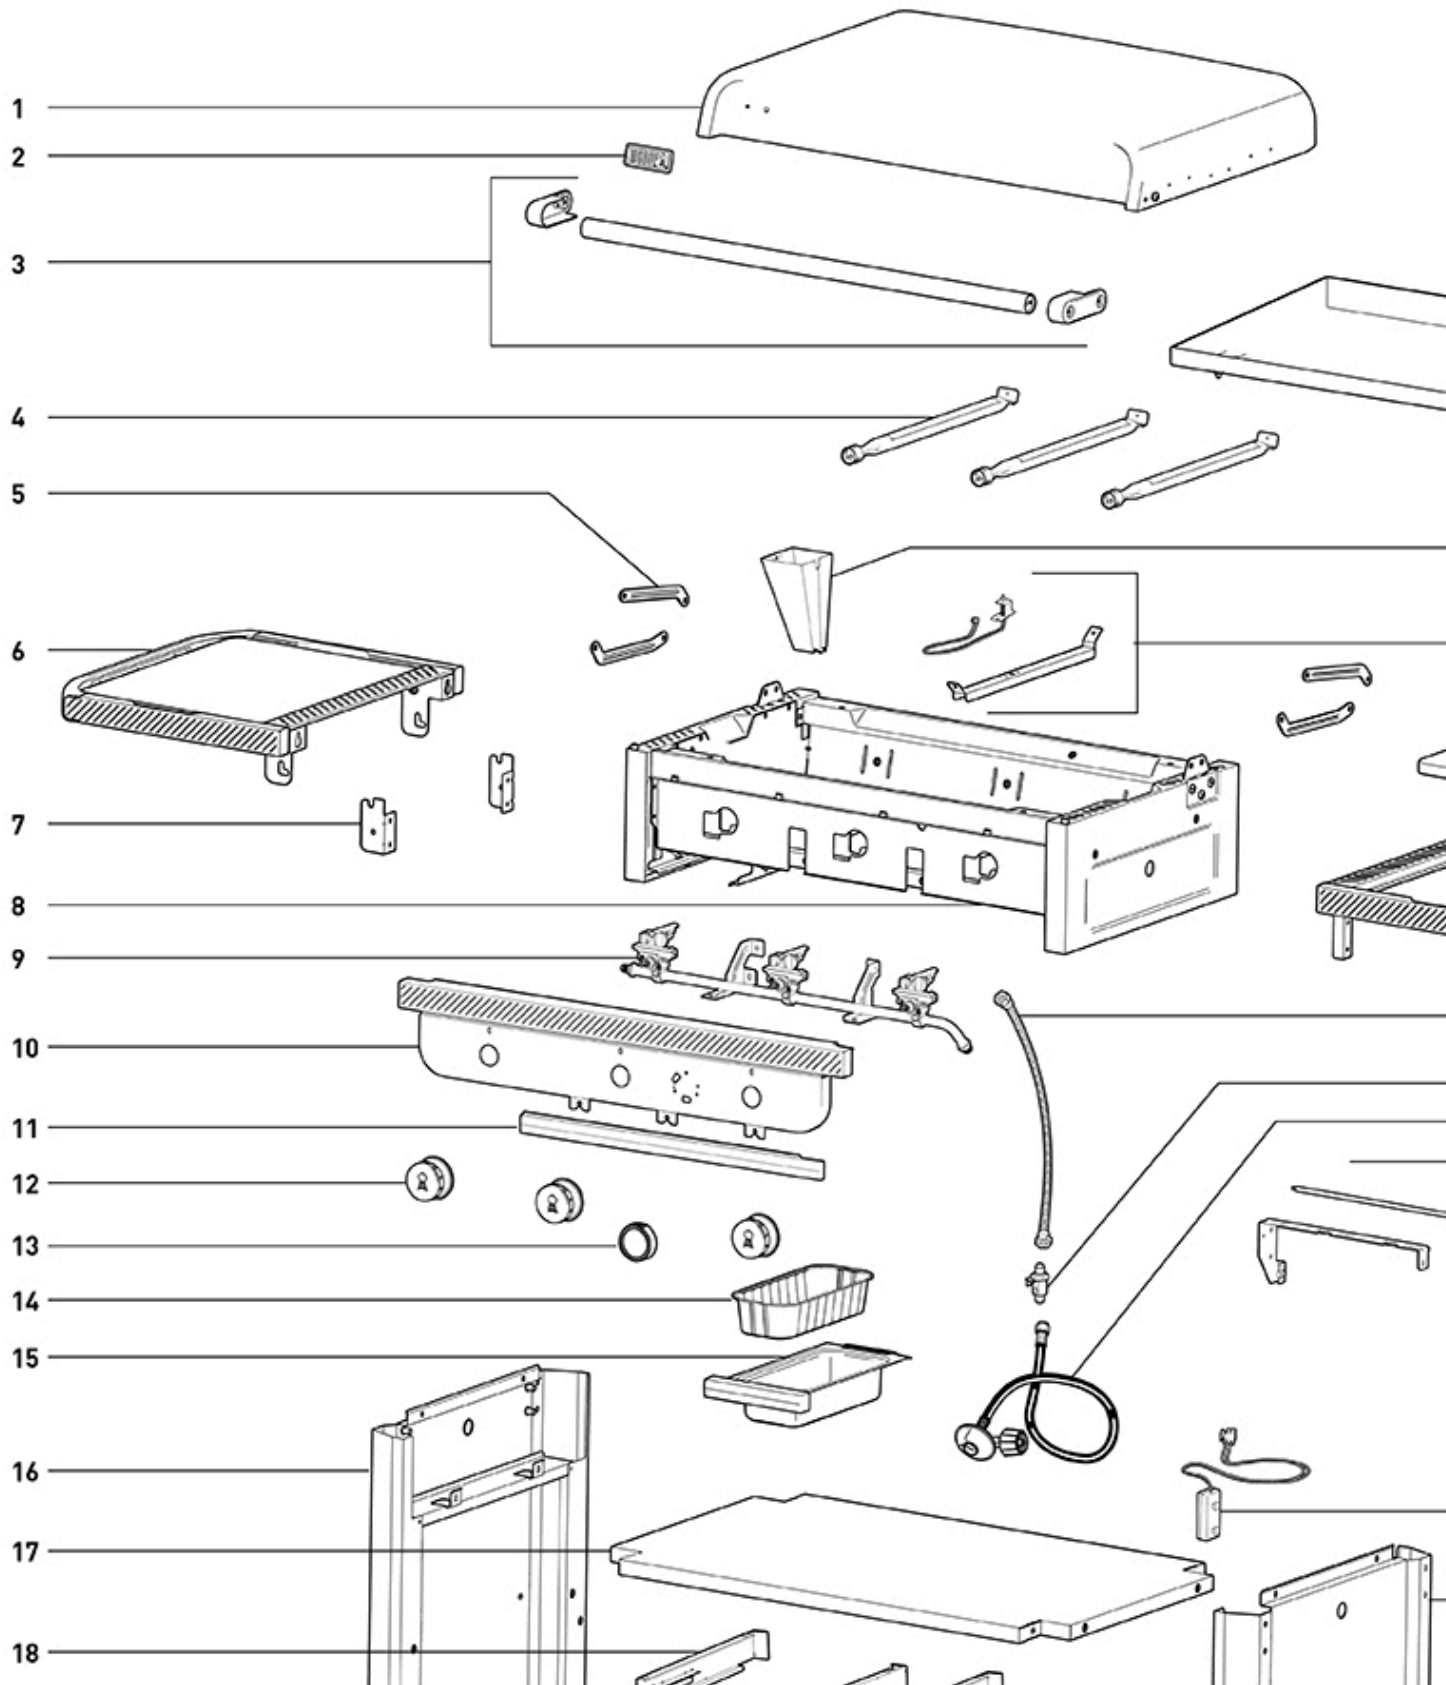

# Weber 1500013 Owner's Manual

[Shop genuine replacement parts for Weber 1500013](#)

[Find Your Weber Grill Parts - Select From 2037 Models](#)

----- Manual continues below -----

**SLATE™ 30" RUST-RESISTANT GRIDDLE WITH EXTENDABLE SIDE TABLE - 1500013**

1	2400762	Hard cover, black, 30" Slate
2	2400764	Logo plate, Griddle
3	2400793	Handle, 30" Hard cover
4	2400532	Burner tube kit, 30" Griddle
6	2400790	LHS folding table assembly, 30"
7	2400928	Brackets, Front/Rear, fold down table
8	2400761	Cookbox assembly, 30" griddle
9	2400537	Manifold assembly, LP, 30" griddle
10	2400775	Control Panel, 30" griddle
12	2400780	Control knob kit, set of 3
13	2400740	Digital temperature display, 30" griddle
14	6498	Drip pan (qty 10) Large Grills
15	2400782	Catch pan kit, 30/36" griddle
16	2400788	LHS Frame, 30" griddle
17	2400878	Middle Shelf, 30 griddle w/bins
18	2400924	Bin Rails
19	2400924	Bin Rails
20	2400800	Rear panel, 30" griddle
21	2400787	Bottom panel, 30" griddle
23	2400797	Flat top griddle, 30"
24	2400929	Grease chute, 30/36" griddle
25	2400743	Thermometer probe and bracket
26	2400778	Table insert
27	2400777	RHS Table assembly, 30" griddle
28	2400811	Corrugated gas line
29	67157	LP/NG Bulkhead assembly, Spirit II
30	69891	QCC1 hose and regulator, 17"
31	2400779	RHS flip up table assembly
32	2400744	Temperature display Battery pack w/wire