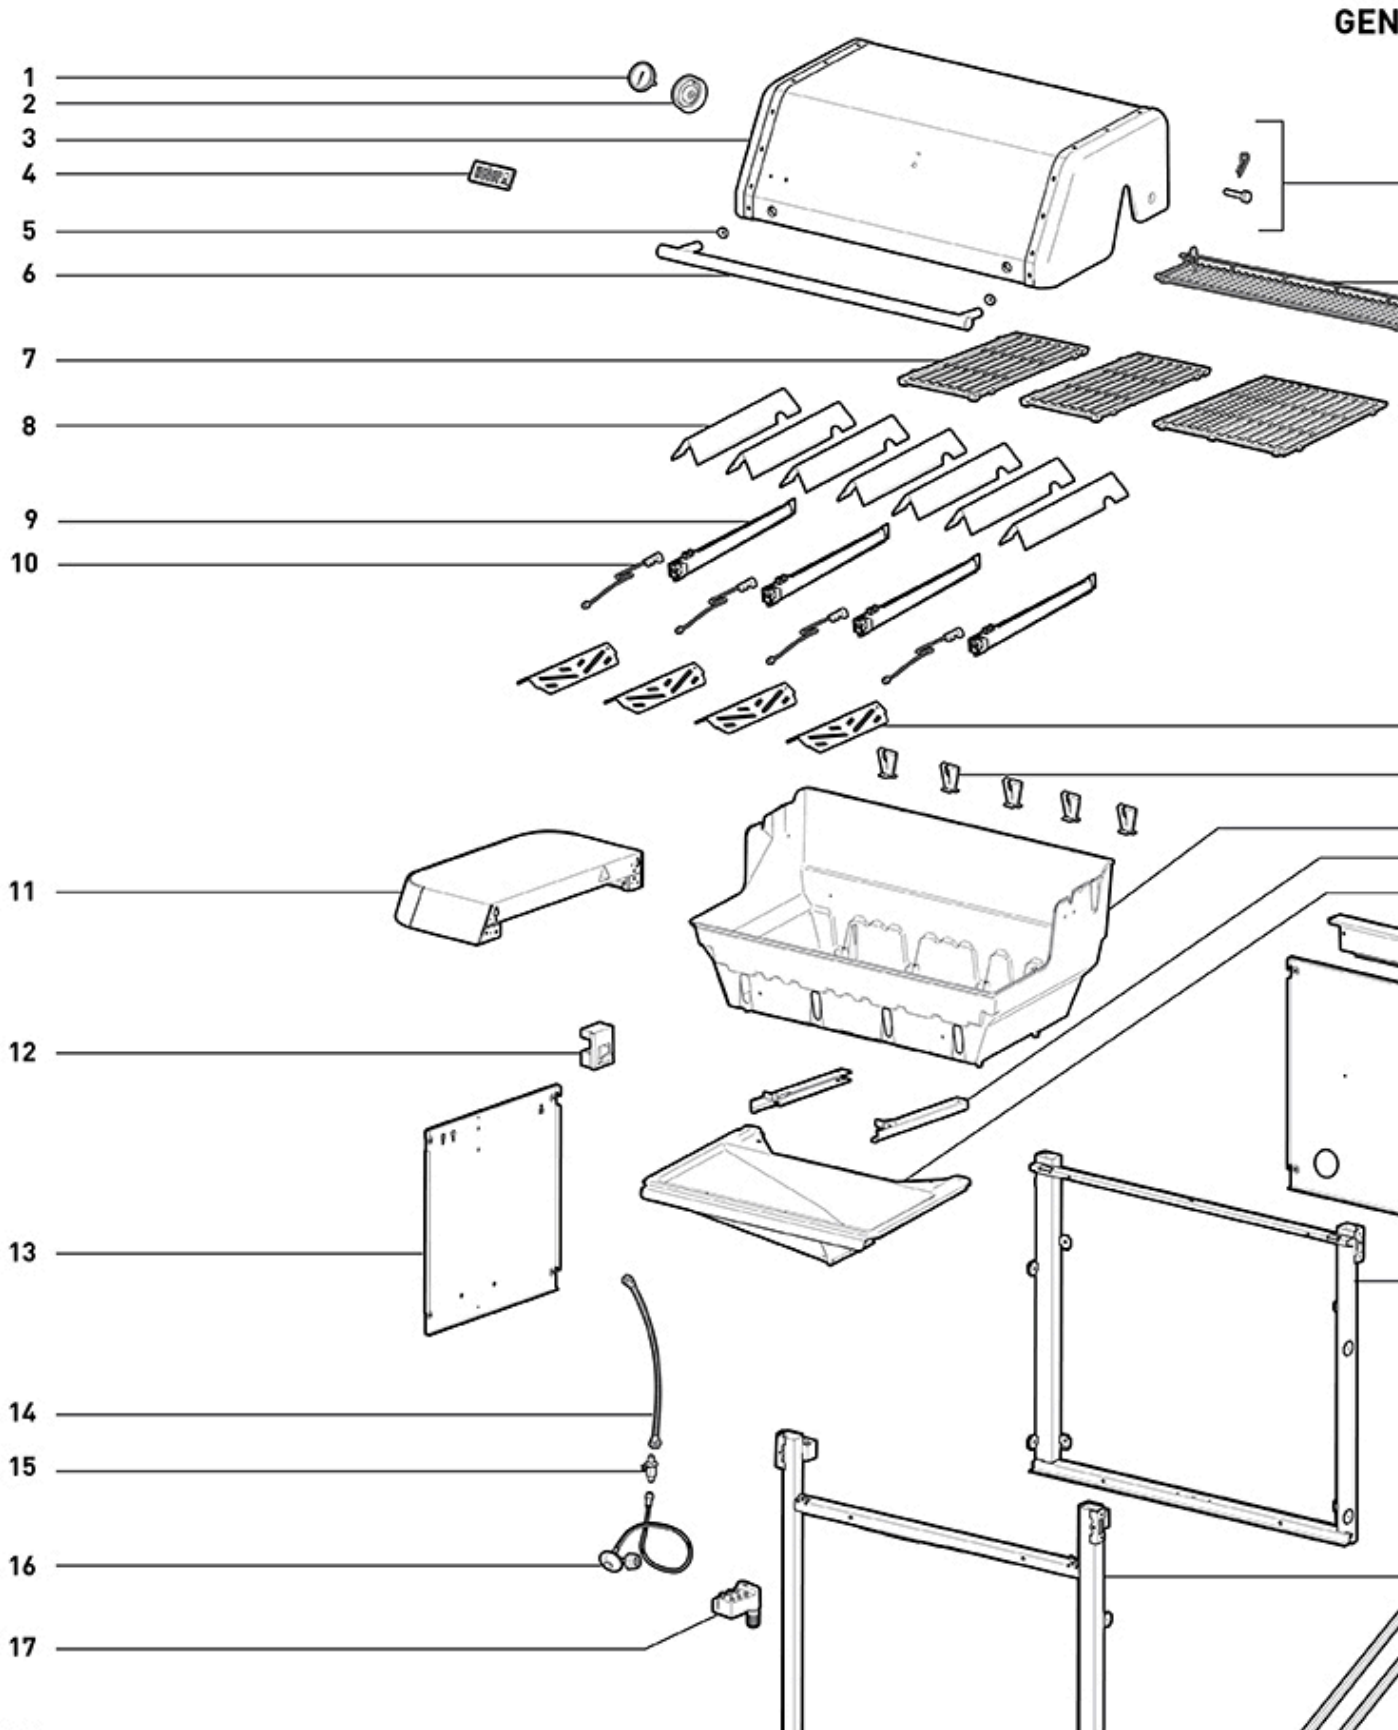

----- Manual continues below -----

GENESIS E-415 GAS GRILL (LIQUID PROPANE) - 1500367

1	63822	Thermometer, Genesis '22
2	64545	Thermometer bezel, Genesis/Summit
3	2400674	Lid assembly, black, Genesis 400 series '24
4	64650	Logo Plate, SS
5	64546	Handle spacer, Genesis (2022) (qty 2)
6	64651	Lid handle, Genesis 4 burner, (2022)
7	64456	Set of PECL grates, Genesis (2022)
8	66797	Stainless steel flavorizer bars, Genesis II LX 440 (qty 7)
9	64558	Burner tube kit, Genesis 4 burner, LP (2022)
10	69657	Igniter electrode w/wire, 14", yellow
10	2400677	Igniter Kit, 4 burner w/o Sear
10	64652	Igniter electrode w/wire, 31", green
10	69658	Igniter electrode w/wire, 23", black
10	64654	Igniter electrode w/wire, 39", blue
10	2400164	Ground wire 24.25" blue Genesis 315
11	2400172	LHS Table Genesis 315
12	2400648	Tank holder bracket, black
13	2400649	LHS Frame panel, black
14	64655	Main corrugated gas line, Genesis (2022)
15	66214	LP bulkhead assembly, Genesis II E/SE-410/610
16	64500	QCC1 Hose and Regulator, 30"
17	69640	Igniter module
18	64563	Door magnet plate
19	6415	Aluminum drip pans - small (10 pack)
20	64543	Aluminum catch pan kit
21	64584	Wire catch pan holder
22	64608	Clip for ignition wire routing (qty 3)
23	2400842	Manifold, Genesis, 4 burner, LP
24	2400653	Control panel, 4 burner w/o Sear