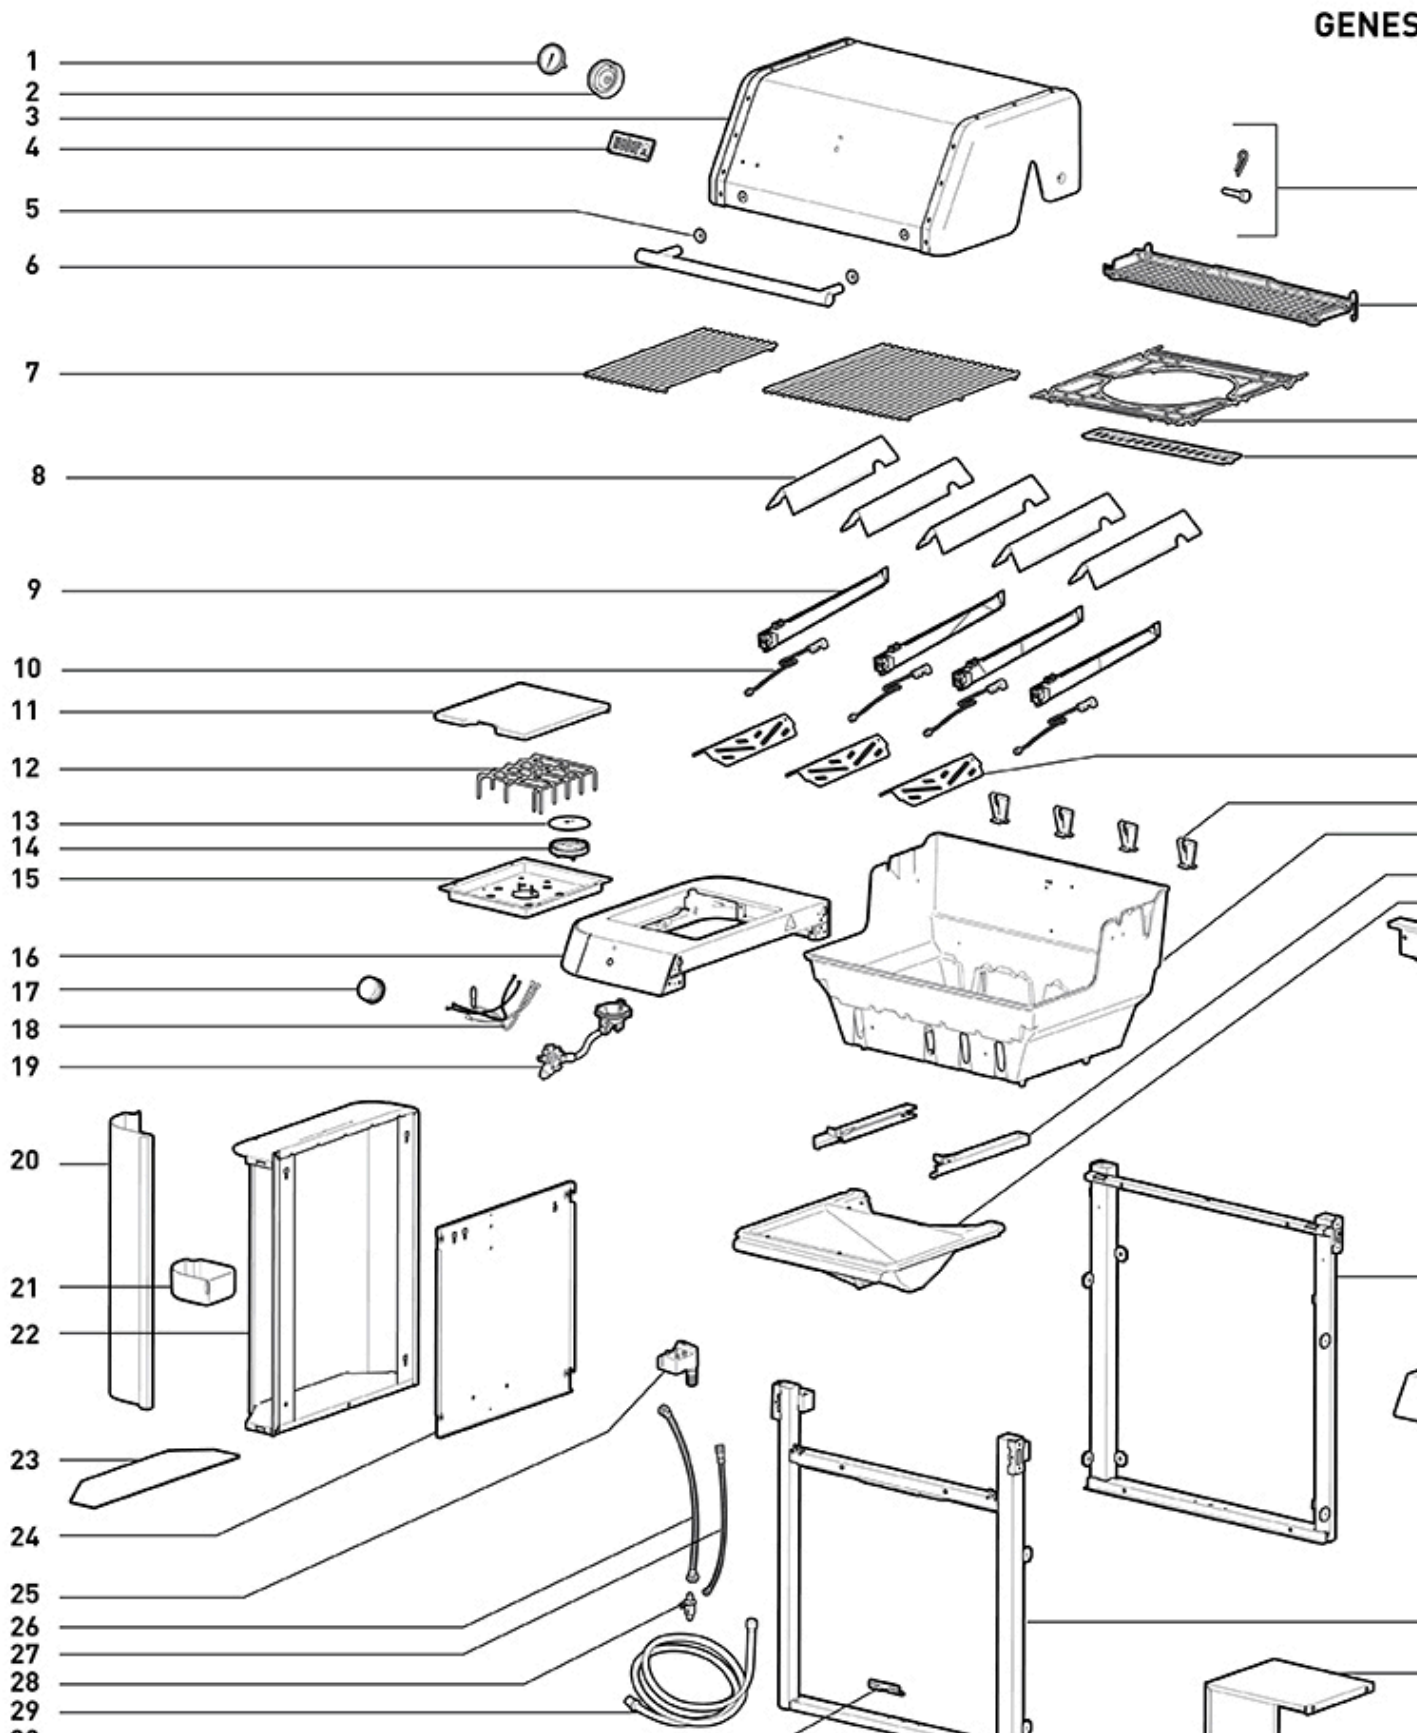

This Owner's Manual is provided and hosted by [Appliance Factory Parts](#).

Weber 37410001 Owner's Manual

[Shop genuine replacement parts for Weber 37410001](#)

[Find Your Weber Grill Parts - Select From 2037 Models](#)

----- Manual continues below -----

GENESIS E-335 GAS GRILL (NATURAL GAS) - 37410001

1	63822	Thermometer, Genesis '22
2	64545	Thermometer bezel, Genesis/Summit
3	64481	Lid assembly, black, Genesis 300 series '22
3	66061	Lid bumpers (qty 2)
4	64650	Logo Plate, SS
5	64546	Handle spacer, Genesis (2022) (qty 2)
6	64547	Lid handle, Genesis 3 burner, (2022)
7	64480	Set of porcelain enamel cast iron grates, 3 burner, Genesis (2022)
8	66795	Stainless steel flavorizer bars, Genesis II LX 340 (qty 5)
9	67492	Burner tube kit, Genesis II LX 440 NG
10	64435	Igniter Kit Genesis 335/435 '22
10	69658	Igniter electrode w/wire, 23", black
10	69323	Igniter electrode, red wire, 28"
10	64424	Igniter electrode w/wire, 33", green
10	69657	Igniter electrode w/wire, 14", yellow
11	64555	Side burner lid, Genesis (2022)
11	64991	NG side burner assembly, Genesis 300 series
12	64589	Side burner grate/trivet, Genesis/Summit
13	66400	Side burner cap
14	91173	Side burner ring
15	64596	Side burner tray, Genesis/Summit
16	64505	LHS fixed table, Genesis (2022)
17	64433	Control knob, side burner, Genesis (2022)
18	64689	Ignition wires for side burner, Genesis 300 series '22
19	64691	Side Burner assembly, NG, Genesis/Summit
20	64684	Door, side storage, Genesis (2022)
21	64685	Shelf, side storage, Genesis (2022)
22	64556	Cabinet, side storage, Genesis '22
22	83320	Door magnet