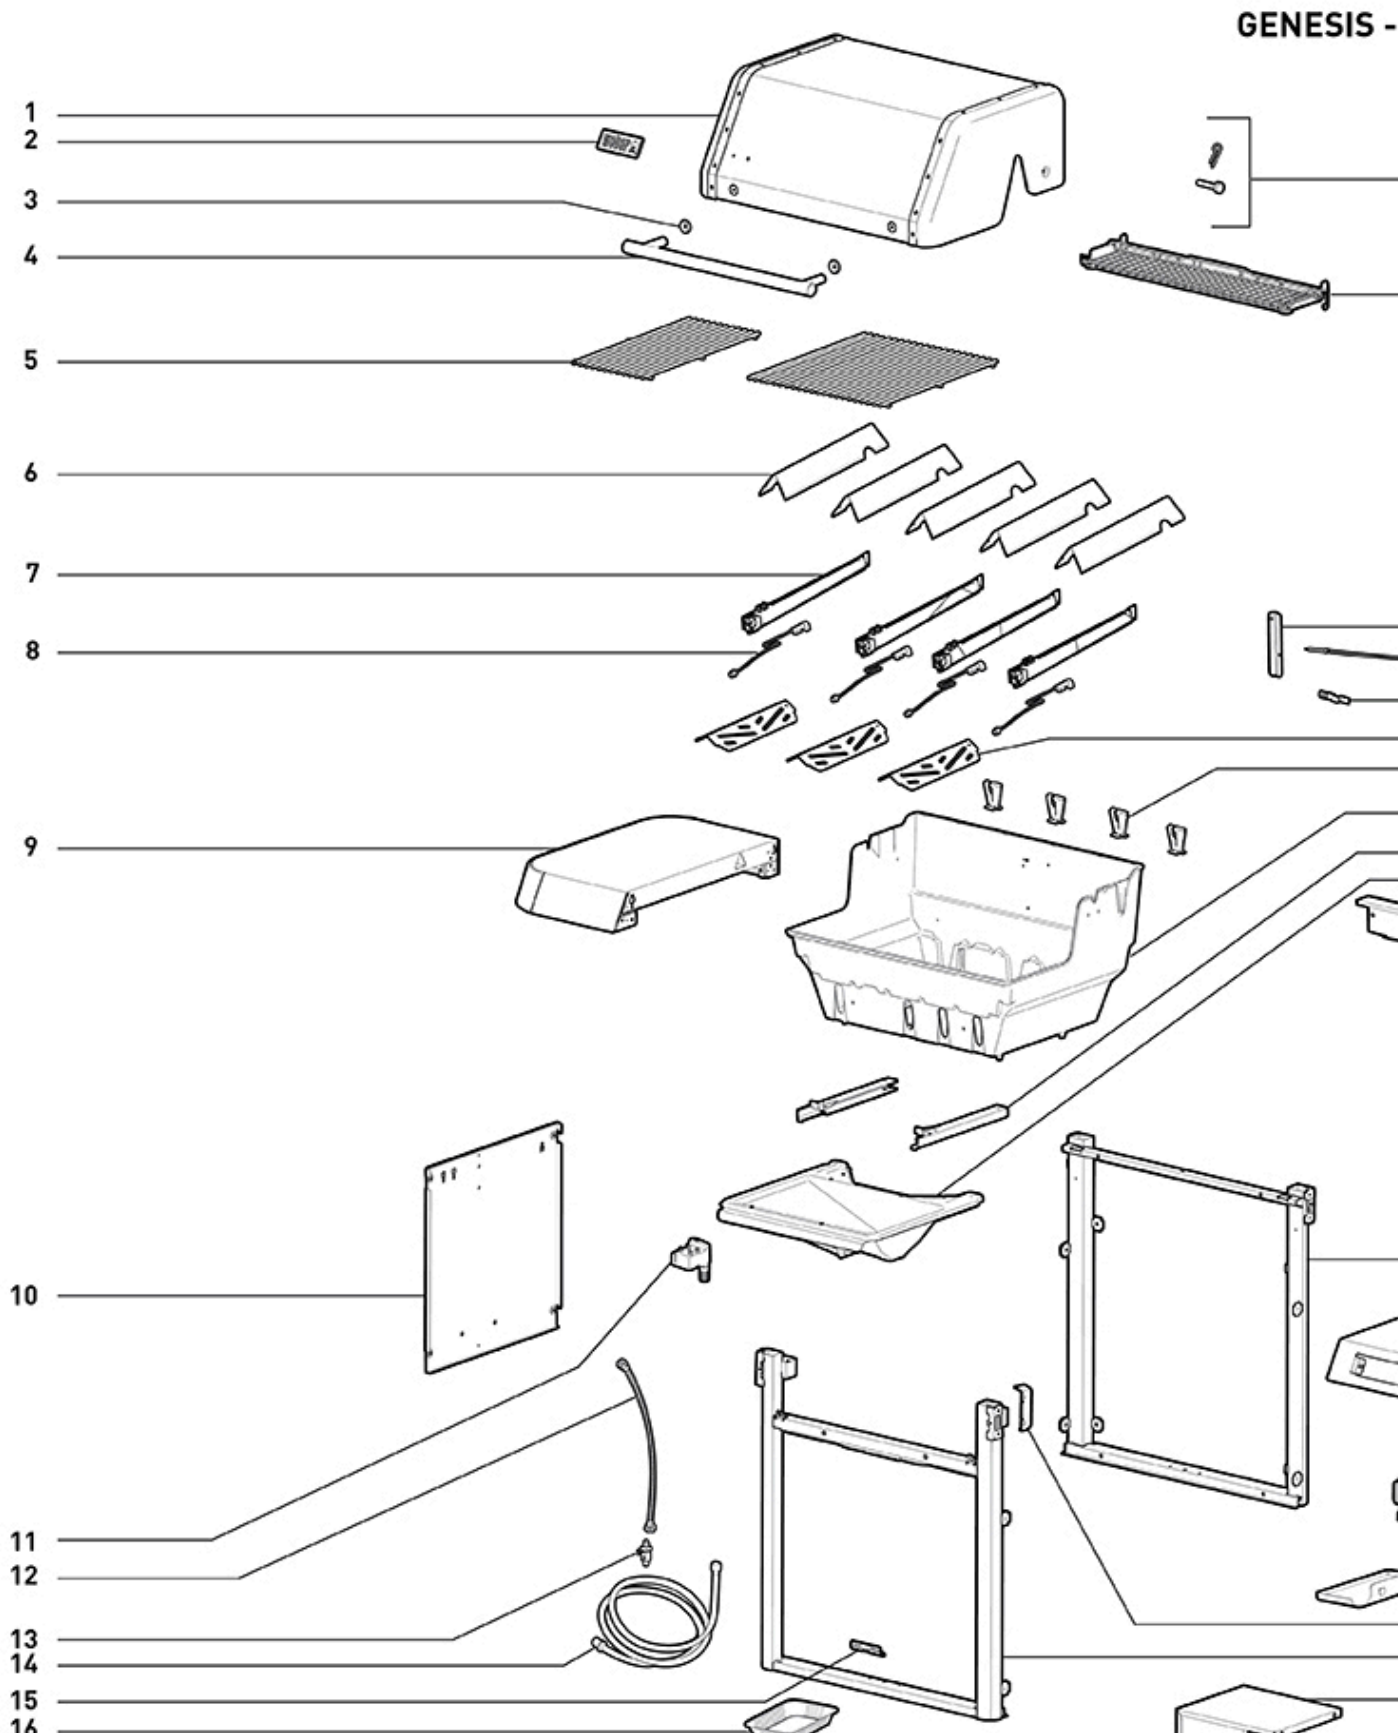

----- Manual continues below -----

GENESIS SX-325S SMART GAS GRILL (NATURAL GAS) - 37500001

1	66061	Lid bumpers (qty 2)
1	68696	Lid assembly, Genesis 300 series, '22, SS
2	64650	Logo Plate, SS
3	64546	Handle spacer, Genesis (2022) (qty 2)
4	64547	Lid handle, Genesis 3 burner, (2022)
5	64693	Set of SS grates, 7mm, Genesis (2022)
6	66795	Stainless steel flavorizer bars, Genesis II LX 340 (qty 5)
7	67492	Burner tube kit, Genesis II LX 440 NG
8	64423	Igniter electrode w/wire, 28", blue
8	69658	Igniter electrode w/wire, 23", black
8	64403	Igniter Kit '22 Genesis 3 burner
8	69657	Igniter electrode w/wire, 14", yellow
8	64424	Igniter electrode w/wire, 33", green
9	64475	LHS table assembly, Genesis (2022)
10	64603	LHS panel, NG, Genesis (2022)
11	69640	Igniter module
12	64538	Main corrugated gas line, Genesis (2022)
13	64599	Bulkhead assembly, Genesis 325 (2022)
14	82185	NG 1/2" diameter hose, with 3/8" quick disconnect coupling
15	64563	Door magnet plate
16	6415	Aluminum drip pans - small (10 pack)
17	64543	Aluminum catch pan kit
18	64584	Wire catch pan holder
19	64608	Clip for ignition wire routing (qty 3)
20	64606	NG manifold assembly, Genesis 300 series (2022)
21	64696	Control panel assembly, Genesis Connected (2022)
22	69283	Igniter/momentary switch, Genesis II '20
23	64482	Control knob set, Genesis 300 series (2022) (qty 4)
24	64482	Control knob set, Genesis 300 series (2022) (qty 4)