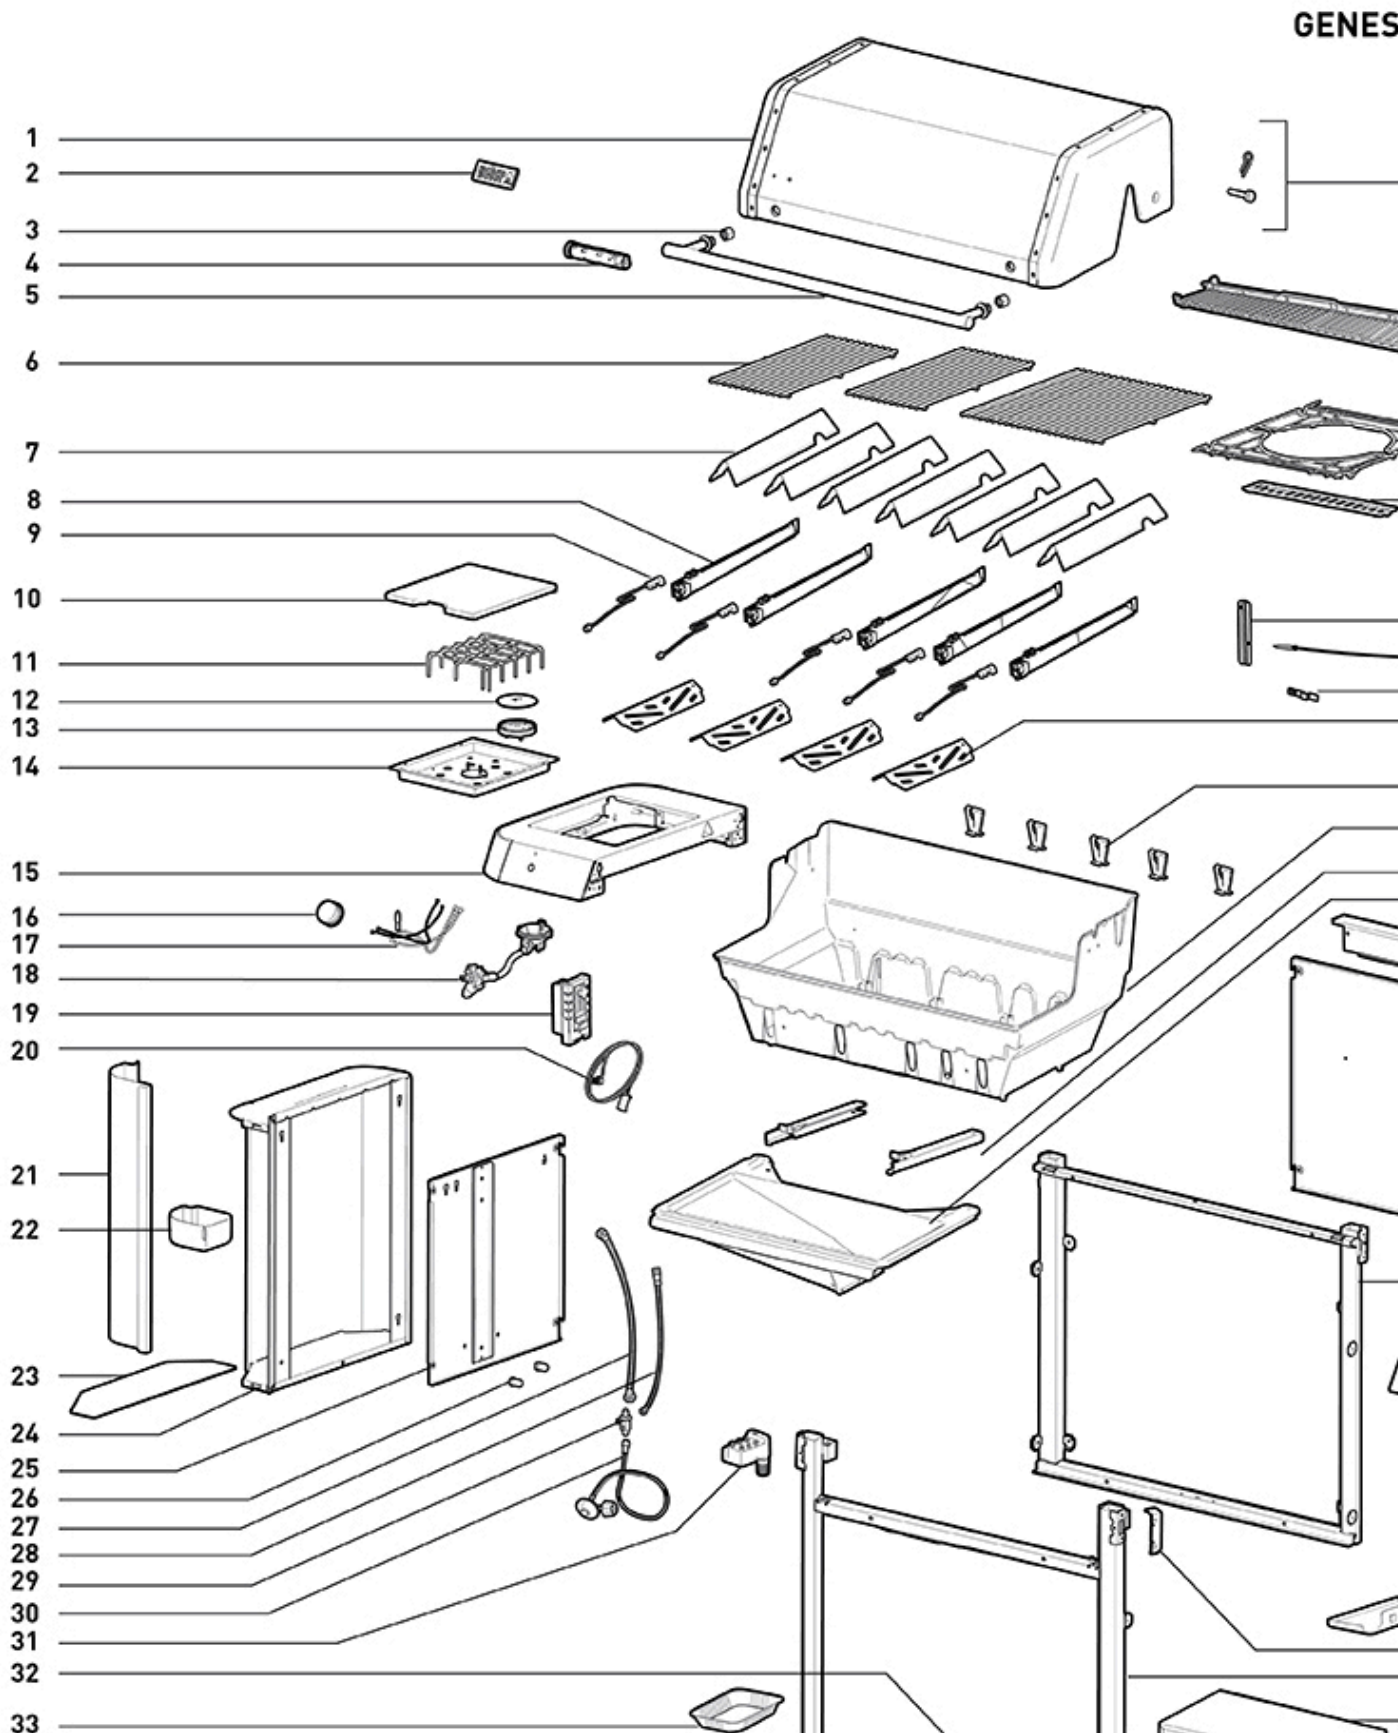

----- Manual continues below -----

GENESIS SPX-435 SMART GAS GRILL (LIQUID PROPANE) - 36800001

1	64491	Lid assembly, SS, Genesis 400 series (2022)
1	66061	Lid bumpers (qty 2)
2	64650	Logo Plate, SS
3	2401001	Lens nut for Integrated Surface Lighting, handle (qty 2)
4	63823	Battery sleeve for handle
5	64446	Lid handle w/ NIGHTVISION, Genesis 4 burner, (2022)
6	64476	Set of SS grates, 7mm, Genesis (2022)
7	66797	Stainless steel flavorizer bars, Genesis II LX 440 (qty 7)
8	64558	Burner tube kit, Genesis 4 burner, LP (2022)
9	64653	Igniter electrode w/wire, 36", red
9	69658	Igniter electrode w/wire, 23", black
9	64435	Igniter Kit Genesis 335/435 '22
9	64654	Igniter electrode w/wire, 39", blue
9	64652	Igniter electrode w/wire, 31", green
9	69657	Igniter electrode w/wire, 14", yellow
10	64555	Side burner lid, Genesis (2022)
10	64990	LP side burner assembly, Genesis 400 series
11	64589	Side burner grate/trivet, Genesis/Summit
12	66400	Side burner cap
13	91173	Side burner ring
14	64596	Side burner tray, Genesis/Summit
15	64505	LHS fixed table, Genesis (2022)
16	64433	Control knob, side burner, Genesis (2022)
17	64690	Ignition wires for side burner, Genesis 400 series '22
18	64597	Side Burner Valve assembly, LP
19	64539	Tank scale assembly
20	71497	Tank Scale Sensor, Genesis '22
21	64684	Door, side storage, Genesis (2022)
22	64685	Shelf, side storage, Genesis (2022)