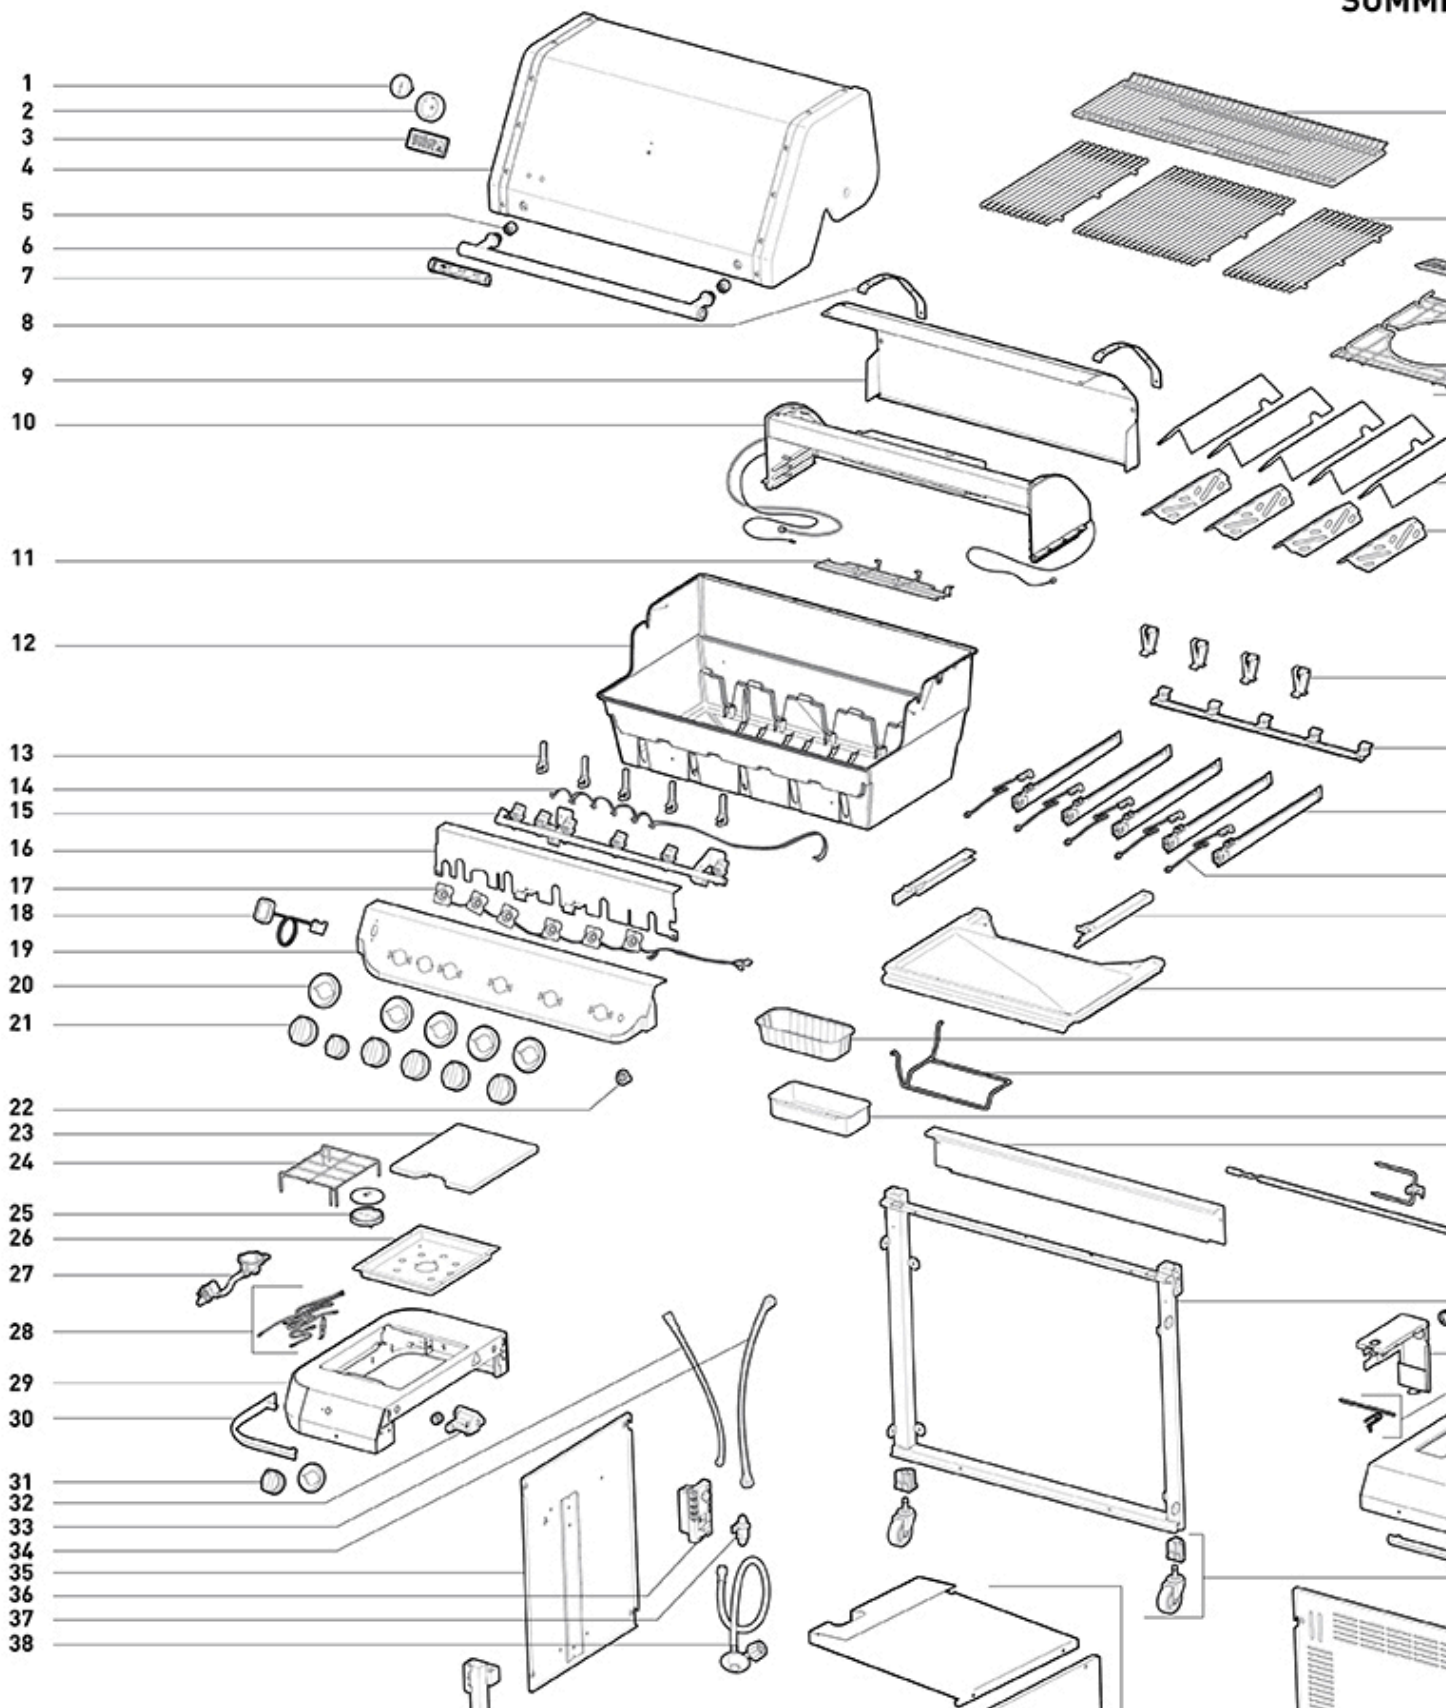

----- Manual continues below -----

SUMMIT® FS38 E GAS GRILL (LIQUID PROPANE) - 1500029

SUMMIT

1	2400486	Thermometer, Summit '24+
2	64545	Thermometer bezel, Genesis/Summit
3	64650	Logo Plate, SS
4	2400260	Lid Assembly, Black, Summit '24+
5	2401001	Lens nut for Integrated Surface Lighting, handle (qty 2)
6	2400267	Handle with integrated light
7	63823	Battery sleeve for handle
8	2400430	IR Broiler cover straps, SS, set of 2
9	2400432	IR Broiler rear cover, Summit '24+
10	2400900	IR Broiler Assembly, LP
11	2400434	IR broiler guard
12	2400265	Cookbox, black, Summit '24+
13	64608	Clip for ignition wire routing (qty 3)
14	2400284	Igniter wiring harness, Summit
15	2400436	Manifold, LP, Summit '24+
16	2400268	Heat shield, Summit cookbox
17	2400281	Lighted control panel LED harness
18	2400282	Tank scale sensor, Summit '24+
19	2400266	Control panel assembly w/light
20	2400283	Bezel for main burners, Summit '24+, set of 5
21	2400437	Lighted main control knob kit, set of 5
22	69282	Light/momentary switch, Genesis/Summit
23	2400439	Lid, side burner
24	64589	Side burner grate/trivet, Genesis/Summit
25	66400	Side burner cap
26	64596	Side burner tray, Genesis/Summit
27	64989	Side Burner assembly, LP, Genesis/Summit
28	2400724	Igniter Kit, side burner, Summit
29	2400463	LHS Table with S/B Assembly, Summit '24+