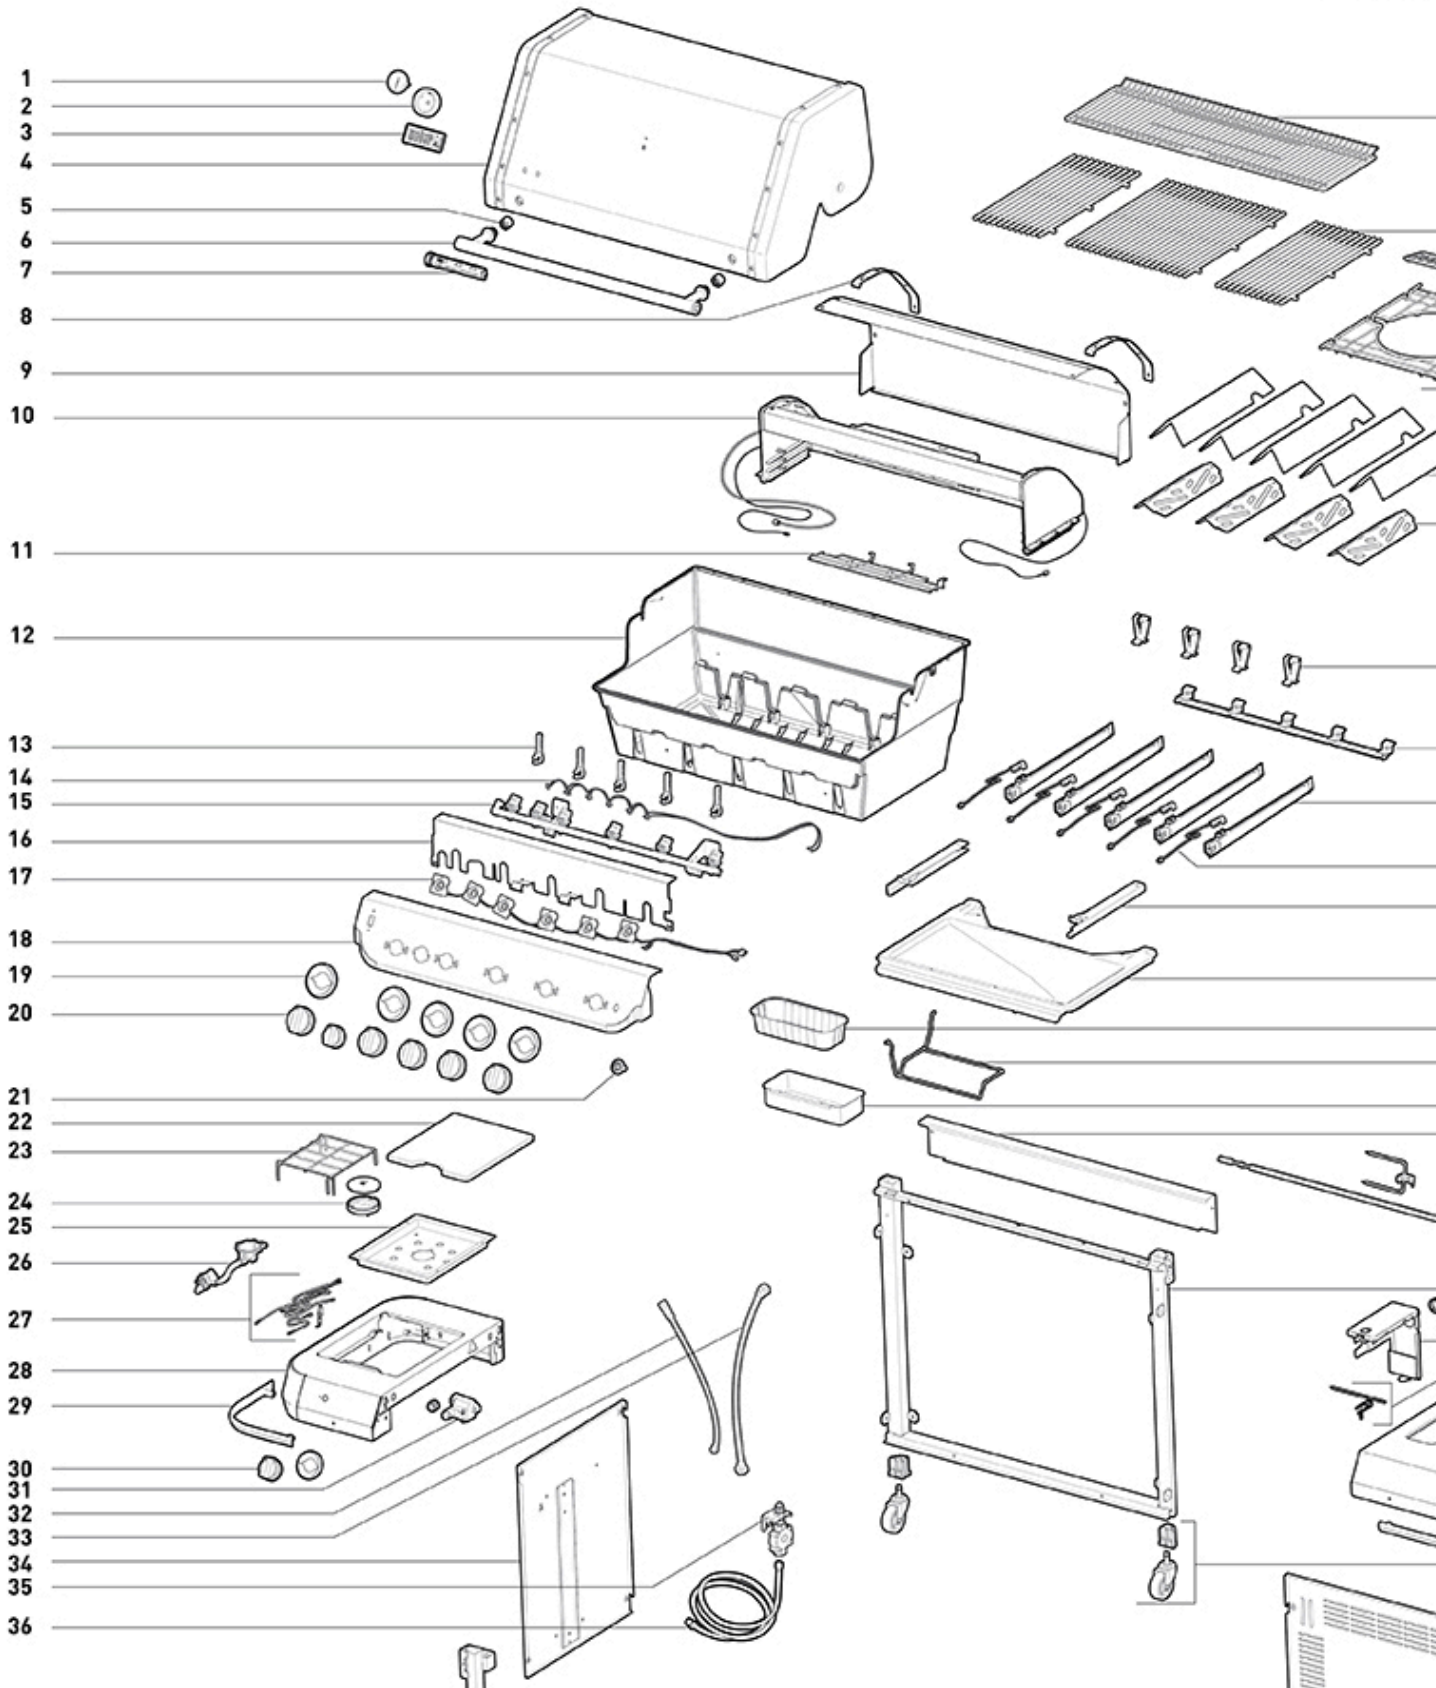

----- Manual continues below -----

SUMMIT® FS38 E GAS GRILL (NATURAL GAS) - 1500040

SUMMI

1	2400486	Thermometer, Summit '24+
2	64545	Thermometer bezel, Genesis/Summit
3	64650	Logo Plate, SS
4	2400260	Lid Assembly, Black, Summit '24+
5	2401001	Lens nut for Integrated Surface Lighting, handle (qty 2)
6	2400267	Handle with integrated light
7	63823	Battery sleeve for handle
8	2400430	IR Broiler cover straps, SS, set of 2
9	2400432	IR Broiler rear cover, Summit '24+
10	2400921	IR Broiler Assembly, NG
11	2400434	IR broiler guard
12	2400265	Cookbox, black, Summit '24+
13	64608	Clip for ignition wire routing (qty 3)
14	2400284	Igniter wiring harness, Summit
15	2400917	Manifold, NG, Summit '24+
16	2400268	Heat shield, Summit cookbox
17	2400281	Lighted control panel LED harness
18	2400912	Control panel, NG/BI
19	2400283	Bezel for main burners, Summit '24+, set of 5
20	2400437	Lighted main control knob kit, set of 5
21	69282	Light/momentary switch, Genesis/Summit
22	2400439	Lid, side burner
23	64589	Side burner grate/trivet, Genesis/Summit
24	66400	Side burner cap
25	64596	Side burner tray, Genesis/Summit
26	64691	Side Burner assembly, NG, Genesis/Summit
27	2400724	Igniter Kit, side burner, Summit
28	2400500	LHS Table w/o S/B Assembly, Summit '24+
29	2400464	LHS Table Rail