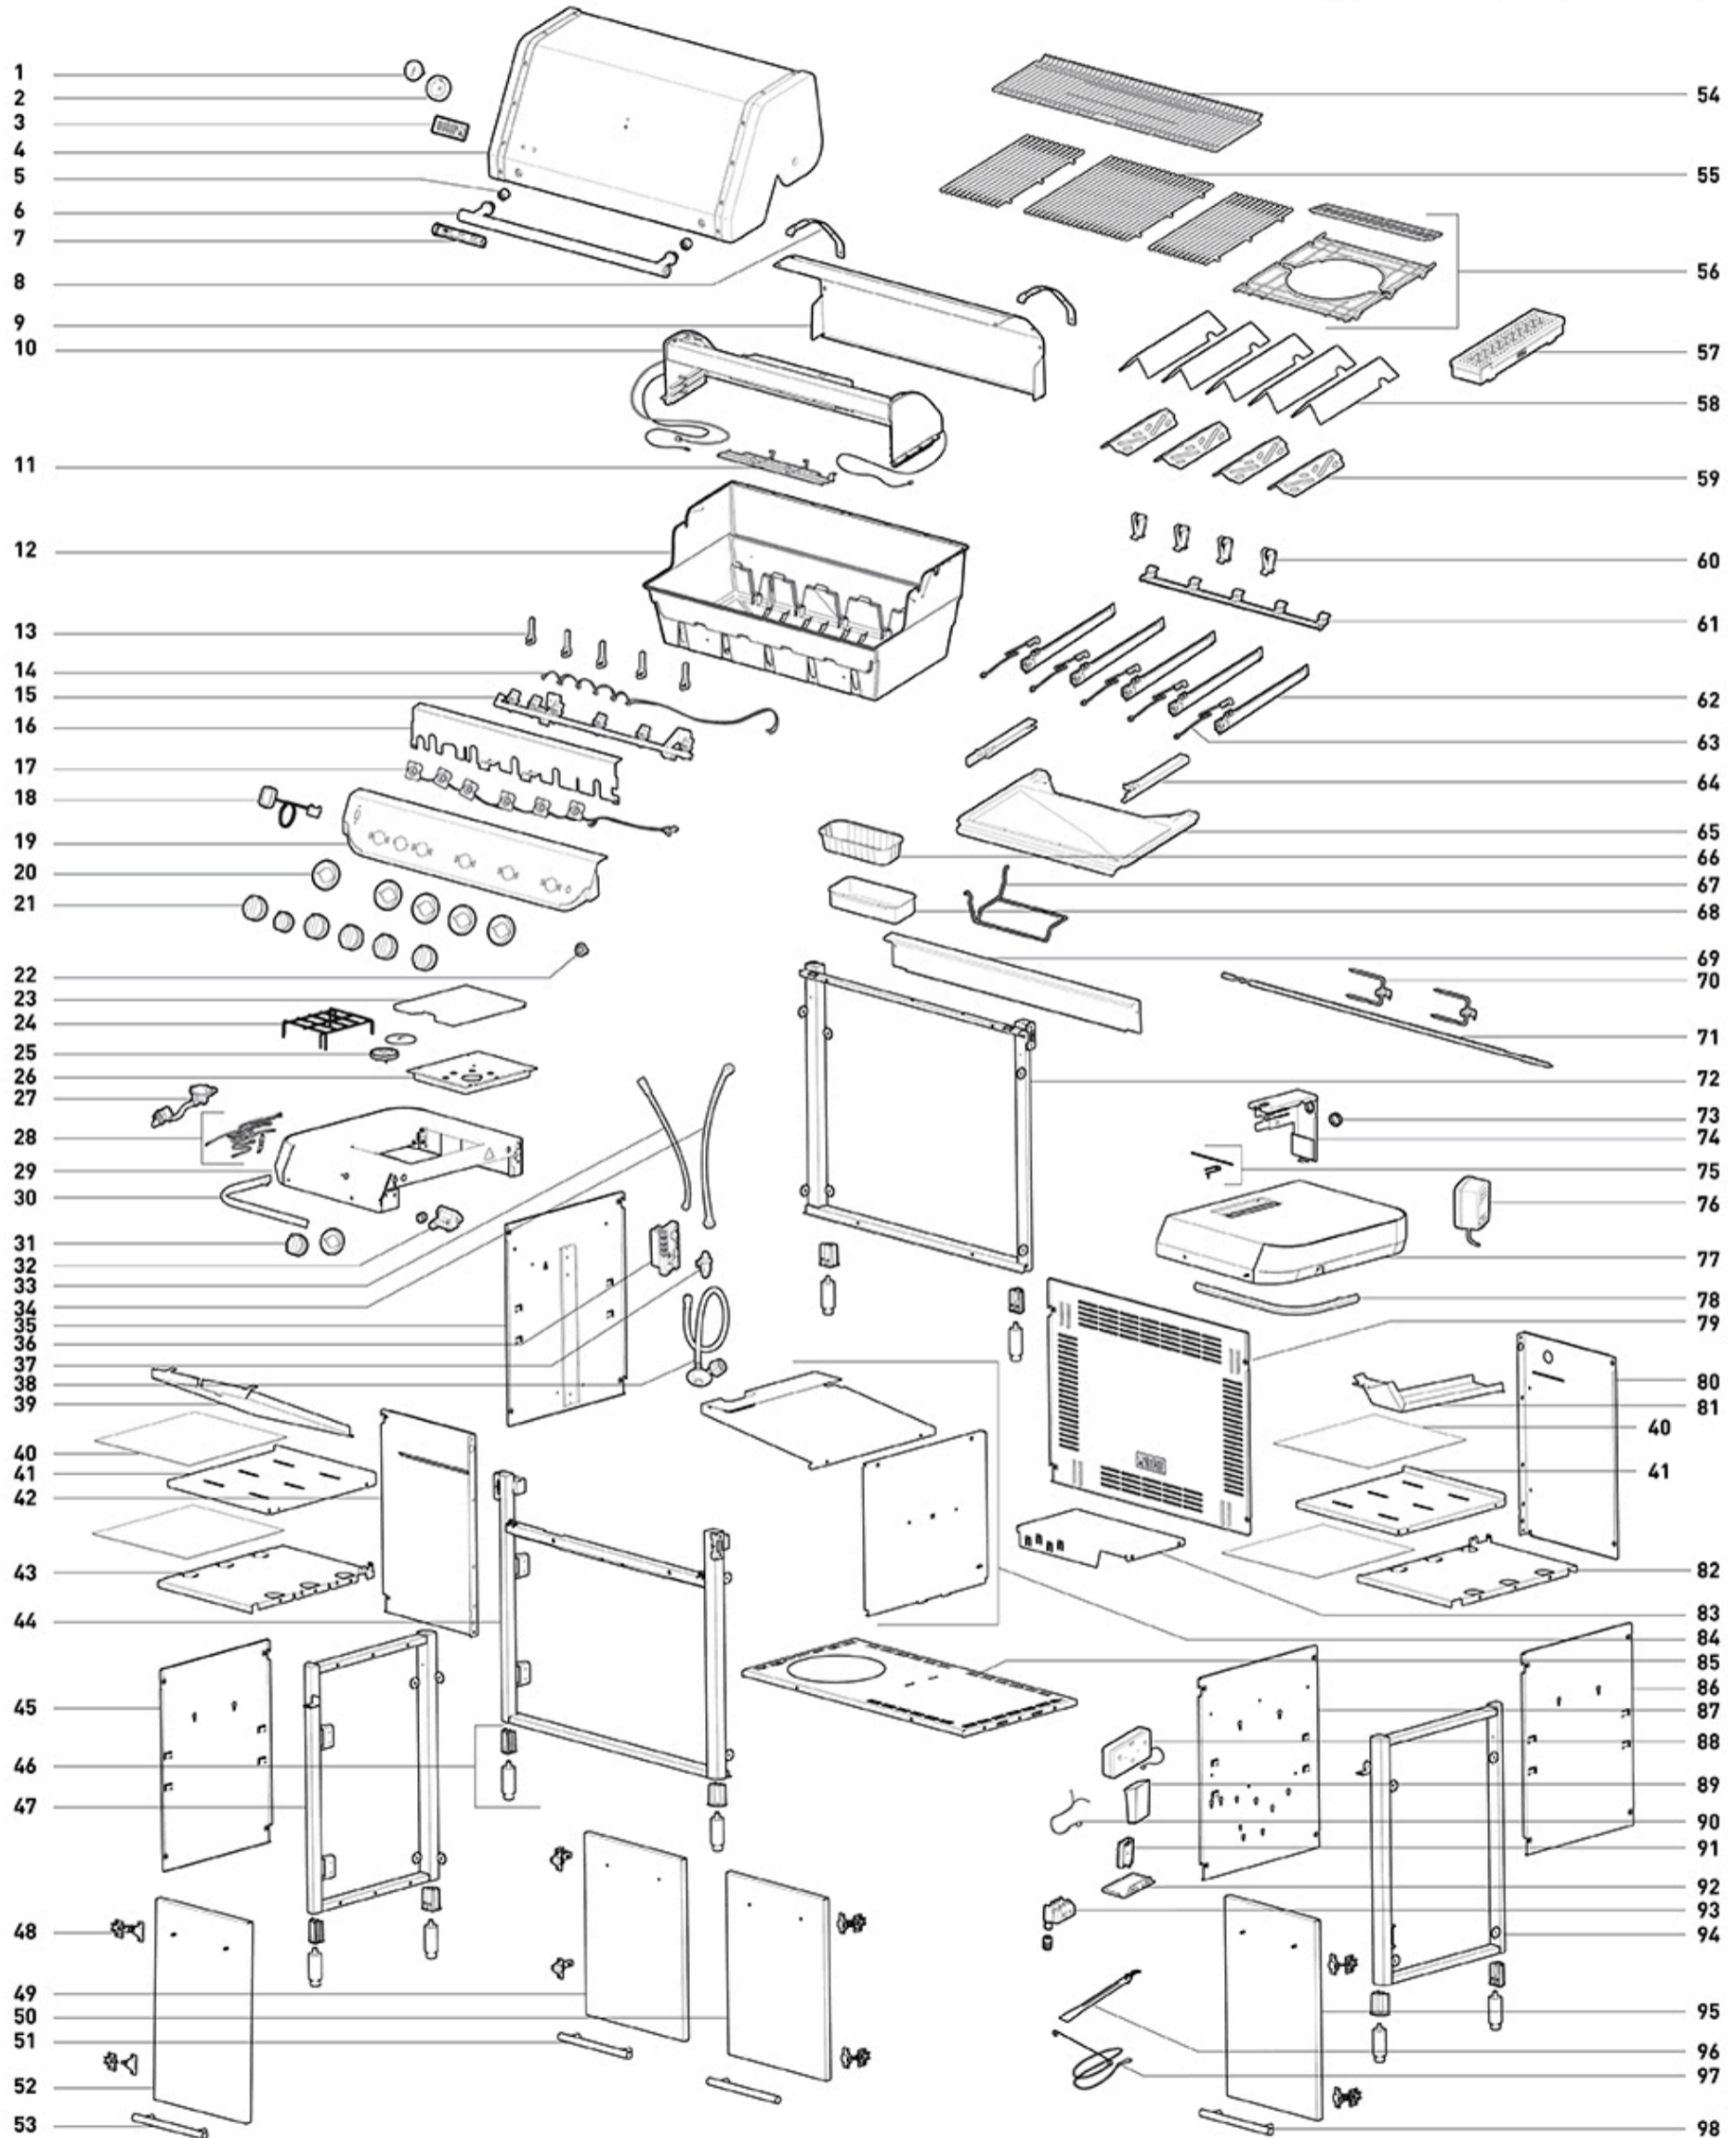

SUMMIT - GC38 E/S LP - US 2024

1	2400486	Thermometer, Summit '24+
2	64545	Thermometer bezel, Genesis/Summit
3	64650	Logo Plate, SS
4	2400260	Lid Assembly, Black, Summit '24+
5	2401001	Lens nut for Integrated Surface Lighting, handle (qty 2)
6	2400267	Handle with integrated light
7	63823	Battery sleeve for handle
8	2400430	IR Broiler cover straps, SS, set of 2
9	2400432	IR Broiler rear cover, Summit '24+
10	2400900	IR Broiler Assembly, LP
11	2400434	IR broiler guard
12	2400265	Cookbox, black, Summit '24+
13	64608	Clip for ignition wire routing (qty 3)
14	2400284	Igniter wiring harness, Summit
15	2400436	Manifold, LP, Summit '24+
16	2400268	Heat shield, Summit cookbox
17	2400281	Lighted control panel LED harness
18	2400282	Tank scale sensor, Summit '24+
19	2400266	Control panel assembly w/light
20	2400283	Bezel for main burners, Summit '24+, set of 5
21	2400437	Lighted main control knob kit, set of 5
22	69282	Light/momentary switch, Genesis/Summit
23	2400439	Lid, side burner
24	64589	Side burner grate/trivet, Genesis/Summit
25	66400	Side burner cap
26	64596	Side burner tray, Genesis/Summit
27	64989	Side Burner assembly, LP, Genesis/Summit
28	2400724	Igniter Kit, side burner, Summit
29	2400970	LHS Table with S/B Assembly, LP, Summit GC '24+
30	2400971	Table Rail, Summit GC
31	2400287	Control knob, S/B
31	2400478	Bezel, S/B
32	66259	Igniter module, Gen II 2B or Gen II/LX/Summit S/B
33	2400470	Side burner corrugated gas line
34	70309	Corrugated gas line, main, Summit
35	2401018	LHS inside Panel w/Cabinet, LP, black
36	64539	Tank scale assembly
37	2400487	Bulkhead assembly, LP
38	2400489	QCC1 Hose and Regulator, 21", Summit
39	2401022	LHS S/B heat shield panel