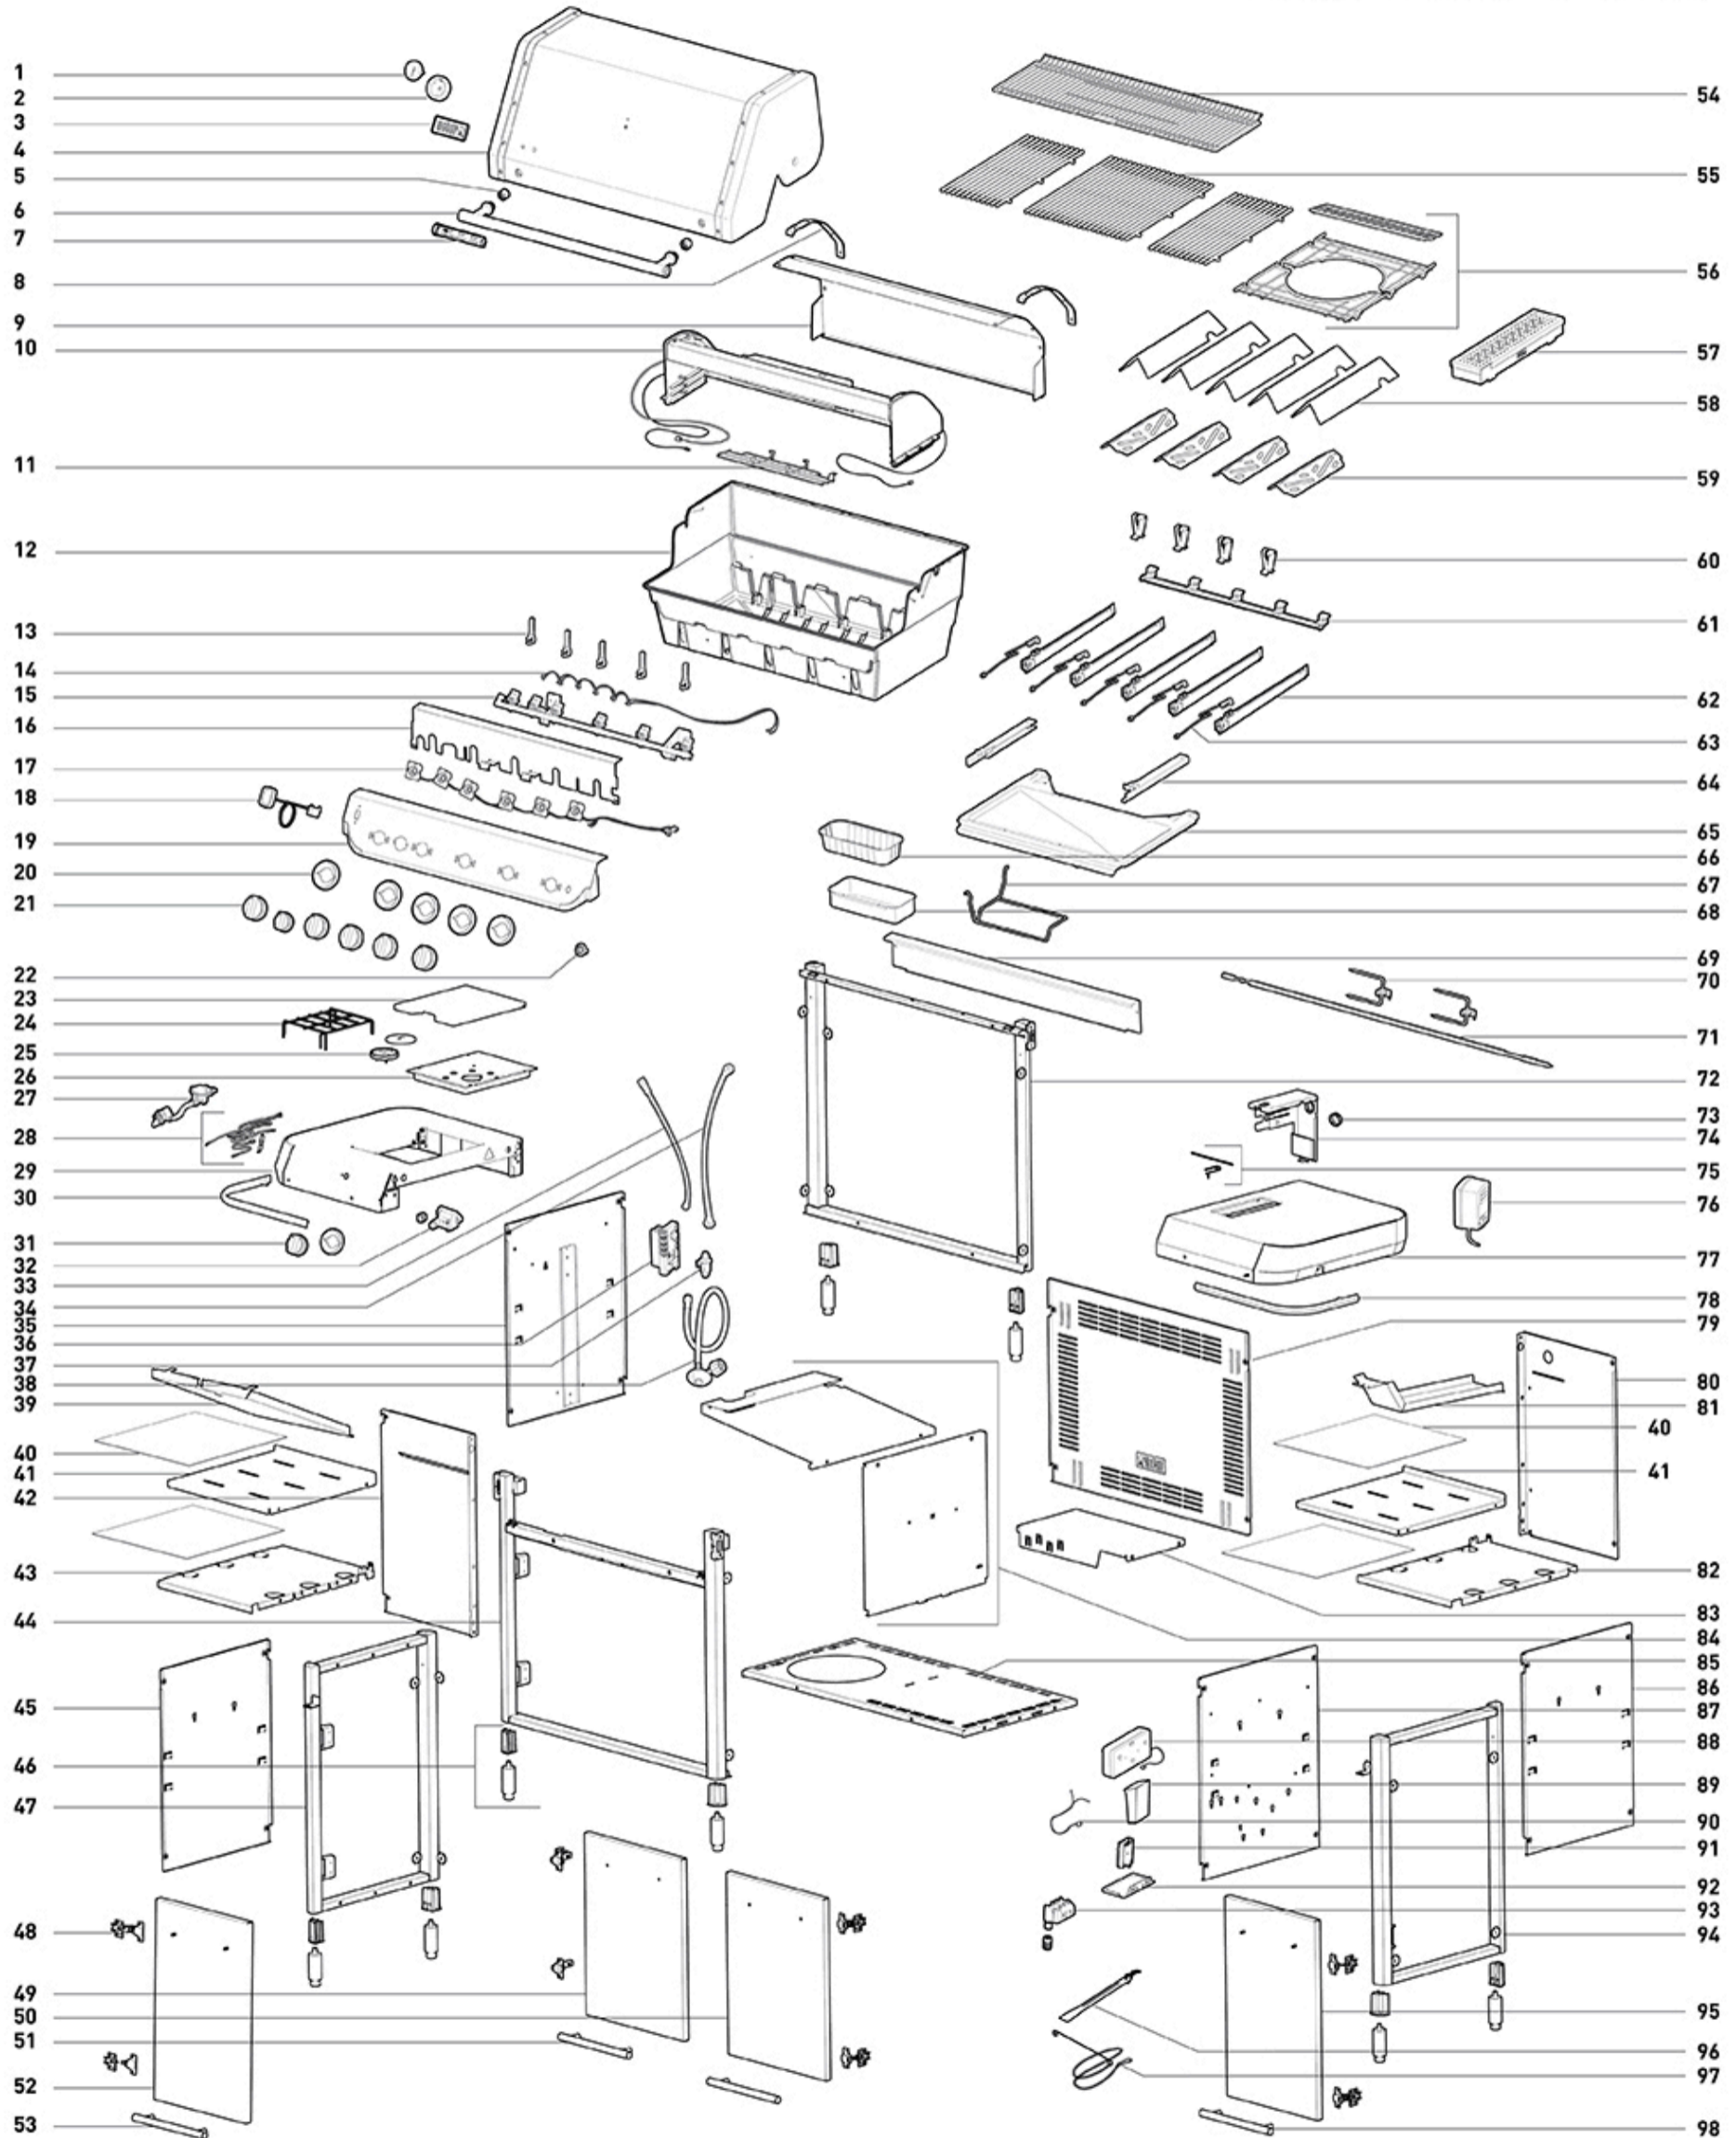

SUMMIT - GC38 E/S LP - US 2024

1	2400486	Thermometer, Summit '24+
2	64545	Thermometer bezel, Genesis/Summit
3	64650	Logo Plate, SS
4	2400261	Lid Assembly, SS, Summit '24+
5	2401001	Lens nut for Integrated Surface Lighting, handle (qty 2)
6	2400267	Handle with integrated light
7	63823	Battery sleeve for handle
8	2400430	IR Broiler cover straps, SS, set of 2
9	2400432	IR Broiler rear cover, Summit '24+
10	2400900	IR Broiler Assembly, LP
11	2400434	IR broiler guard
12	2400265	Cookbox, black, Summit '24+
13	64608	Clip for ignition wire routing (qty 3)
14	2400284	Igniter wiring harness, Summit
15	2400436	Manifold, LP, Summit '24+
16	2400268	Heat shield, Summit cookbox
17	2400281	Lighted control panel LED harness
18	2400282	Tank scale sensor, Summit '24+
19	2400266	Control panel assembly w/light
20	2400283	Bezel for main burners, Summit '24+, set of 5
21	2400437	Lighted main control knob kit, set of 5
22	69282	Light/momentary switch, Genesis/Summit
23	2400439	Lid, side burner
24	64589	Side burner grate/trivet, Genesis/Summit
25	66400	Side burner cap
26	64596	Side burner tray, Genesis/Summit
27	64989	Side Burner assembly, LP, Genesis/Summit
28	2400724	Igniter Kit, side burner, Summit
29	2400970	LHS Table with S/B Assembly, LP, Summit GC '24+
30	2400971	Table Rail, Summit GC
31	2400478	Bezel, S/B
31	2400287	Control knob, S/B
32	66259	Igniter module, Gen II 2B or Gen II/LX/Summit S/B
33	2400470	Side burner corrugated gas line
34	70309	Corrugated gas line, main, Summit
35	2400986	LHS inside panel w/cabinet, LP, silver
36	64539	Tank scale assembly
37	2400488	Bulkhead assembly, LP, Summit '24+
38	2400489	QCC1 Hose and Regulator, 21", Summit
39	2401000	LHS S/B heat shield panel